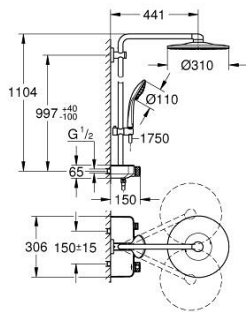

26 507 000 EUPHORIA SMARTCONTROL SYSTEM 310 DUO SHOWER SYSTEM WITH THERMOSTAT FOR WALL MOUNTING

PRODUCT DESCRIPTION

- Colour: Chrome
- Consisting of:
 - horizontal 450 mm shower arm
 - upper bracket adjustable for minimal adaption to existing drilling holes
 - exposed SmartControl thermostat
- allows change between:
 - head shower Rainshower SmartActive 310
- 2 spray patterns:
 - GROHE PureRain, ActiveRain
- maximum flow rate (at 3 bar): 20 l/min
- hand shower Euphoria 110 Massage, spray plate white (27 221 001)
- 3 spray patterns:
 - Rain, SmartRain, Massage
- maximum flow rate (at 3 bar): 16 l/min
- adjustable height via gliding element
- Silverflex shower hose 1750 mm 1/2" x 1/2" (28 388 000)
- GROHE DreamSpray perfect spray pattern
- GROHE Long-Life finish
- GROHE CoolTouch prevents scalding on hot surfaces
- GROHE TurboStat compact cartridge with wax thermoelement
- GROHE ProGrip with knurl structure
- GROHE SafeStop safety button at 38°C
- GROHE SafeStop Plus optional temperature limiter at 43°C included
- GROHE SmartControl push for ON-OFF, turn for volume adjustment from GROHE Water Saving to Full Flow
- integrated GROHE EasyReach shower tray
- SpeedClean anti-limescale system
- Inner WaterGuide for a longer life
- TwistStop preventing the hose from twisting
- suitable for instantaneous heaters from 18 kW/h
- minimum flow rate 7 l/min.