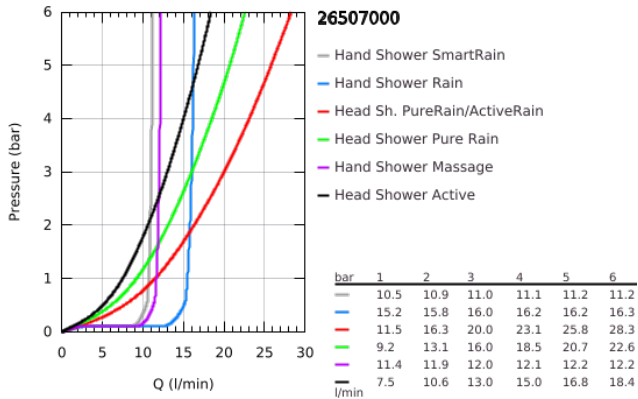

26 507 000 EUPHORIA SMARTCONTROL SYSTEM 310 DUO SHOWER SYSTEM WITH THERMOSTAT FOR WALL MOUNTING

PRODUCT DESCRIPTION

- Colour: Chrome
- Consisting of:
 - horizontal 450 mm shower arm
 - upper bracket adjustable for minimal adaption to existing drilling holes
 - exposed SmartControl thermostat
- allows change between:
 - head shower Rainshower SmartActive 310
- 2 spray patterns:
 - GROHE PureRain, ActiveRain
- maximum flow rate (at 3 bar): 20 l/min
- hand shower Euphoria 110 Massage, spray plate white (27 221 001)
- 3 spray patterns:
 - Rain, SmartRain, Massage
- maximum flow rate (at 3 bar): 16 l/min
- adjustable height via gliding element
- Silverflex shower hose 1750 mm 1/2" x 1/2" (28 388 000)
- GROHE DreamSpray perfect spray pattern
- GROHE Long-Life finish
- GROHE CoolTouch prevents scalding on hot surfaces
- GROHE TurboStat compact cartridge with wax thermoelement
- GROHE ProGrip with knurl structure
- GROHE SafeStop safety button at 38°C
- GROHE SafeStop Plus optional temperature limiter at 43°C included
- GROHE SmartControl push for ON-OFF, turn for volume adjustment from GROHE Water Saving to Full Flow
- integrated GROHE EasyReach shower tray
- SpeedClean anti-limescale system
- Inner WaterGuide for a longer life
- TwistStop preventing the hose from twisting
- suitable for instantaneous heaters from 18 kW/h
- minimum flow rate 7 l/min.

26 507 000 EUPHORIA SMARTCONTROL SYSTEM 310 DUO SHOWER SYSTEM WITH THERMOSTAT FOR WALL MOUNTING

26 507 000 EUPHORIA SMARTCONTROL SYSTEM 310 DUO SHOWER SYSTEM WITH THERMOSTAT FOR WALL MOUNTING

SPARE PARTS, February 2019 – now