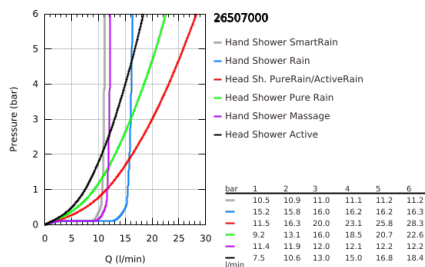

26 507 000 EUPHORIA SMARTCONTROL SYSTEM 310 DUO SHOWER SYSTEM WITH THERMOSTAT FOR WALL MOUNTING

PRODUCT DESCRIPTION

- Colour: Chrome
- Consisting of:
 - horizontal 450 mm shower arm
 - upper bracket adjustable for minimal adaption to existing drilling holes
 - exposed SmartControl thermostat
- allows change between:
 - head shower Rainshower SmartActive 310
- 2 spray patterns:
 - GROHE PureRain, ActiveRain
- maximum flow rate (at 3 bar): 20 l/min
- hand shower Euphoria 110 Massage, spray plate white (27 221 001)
- 3 spray patterns:
 - Rain, SmartRain, Massage
- maximum flow rate (at 3 bar): 16 l/min
- adjustable height via gliding element
- Silverflex shower hose 1750 mm 1/2" x 1/2" (28 388 000)
- GROHE DreamSpray perfect spray pattern
- GROHE Long-Life finish
- GROHE CoolTouch prevents scalding on hot surfaces
- GROHE TurboStat compact cartridge with wax thermoelement
- GROHE ProGrip with knurl structure
- GROHE SafeStop safety button at 38°C
- GROHE SafeStop Plus optional temperature limiter at 43°C included
- GROHE SmartControl push for ON-OFF, turn for volume adjustment from GROHE Water Saving to Full Flow
- integrated GROHE EasyReach shower tray
- SpeedClean anti-limescale system
- Inner WaterGuide for a longer life
- TwistStop preventing the hose from twisting
- suitable for instantaneous heaters from 18 kW/h
- minimum flow rate 7 l/min.