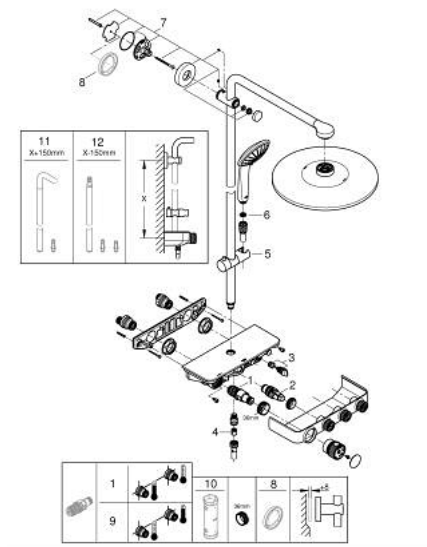

26 507 000 EUPHORIA SMARTCONTROL SYSTEM 310 DUO SHOWER SYSTEM WITH THERMOSTAT FOR WALL MOUNTING

SPARE PARTS, February 2019 – now

1. 1: Thermostatic compact cartridge 1/2" (Spare part-nr. 47439000)
  2. 2: Cartridge (Spare part-nr. 48297000)
  3. 3: Non-return valve (Spare part-nr. 49069000)
  4. 4: Non-return valve (Spare part-nr. 08565000)
  5. 5: Sliding piece (Spare part-nr. 48177000)
  6. 6: Strainer (Spare part-nr. 0700200M)
  7. 7: Outlet shower holder (Spare part-nr. 48279000)
  8. 8: Spacer (Spare part-nr. 27180000)*
  9. 9: GROHE TurboStat cartridge 1/2" (Spare part-nr. 47175000)*
  10. 10: Socket Spanner (Spare part-nr. 49059000)*
  11. 11: Shower system pipe for retrofitting (Spare part-nr. 48497000)*
  12. 12: Shower system pipe for retrofitting (Spare part-nr. 48498000)*
2. Optional accessories