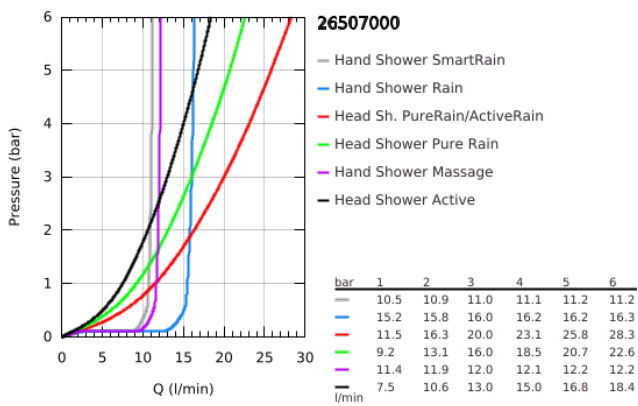

26 507 000 EUPHORIA SMARTCONTROL SYSTEM 310 DUO SHOWER SYSTEM WITH THERMOSTAT FOR WALL MOUNTING

PRODUCT DESCRIPTION

- Colour: Chrome
- Consisting of:
 - horizontal 450 mm shower arm
 - upper bracket adjustable for minimal adaption to existing drilling holes
 - exposed SmartControl thermostat
- allows change between:
 - head shower Rainshower SmartActive 310
- 2 spray patterns:
 - GROHE PureRain, ActiveRain
- maximum flow rate (at 3 bar): 20 l/min
- hand shower Euphoria 110 Massage, spray plate white (27 221 001)
- 3 spray patterns:
 - Rain, SmartRain, Massage
- maximum flow rate (at 3 bar): 16 l/min
- adjustable height via gliding element
- Silverflex shower hose 1750 mm 1/2" x 1/2" (28 388 000)
- GROHE DreamSpray perfect spray pattern
- GROHE Long-Life finish
- GROHE CoolTouch prevents scalding on hot surfaces
- GROHE TurboStat compact cartridge with wax thermoelement
- GROHE ProGrip with knurl structure
- GROHE SafeStop safety button at 38°C
- GROHE SafeStop Plus optional temperature limiter at 43°C included
- GROHE SmartControl push for ON-OFF, turn for volume adjustment from GROHE Water Saving to Full Flow
- integrated GROHE EasyReach shower tray
- SpeedClean anti-limescale system
- Inner WaterGuide for a longer life
- TwistStop preventing the hose from twisting
- suitable for instantaneous heaters from 18 kW/h
- minimum flow rate 7 l/min.

26 507 000 EUPHORIA SMARTCONTROL SYSTEM 310 DUO SHOWER SYSTEM WITH THERMOSTAT FOR WALL MOUNTING

26 507 000 EUPHORIA SMARTCONTROL SYSTEM 310 DUO SHOWER SYSTEM WITH THERMOSTAT FOR WALL MOUNTING

SPARE PARTS, February 2019 – now