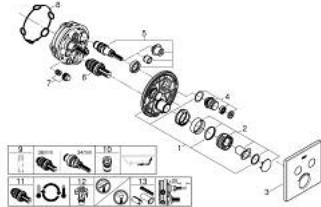

### PRODUCT DESCRIPTION

- Colour: Chrome
- set for final installation for
- GROHE Rapido SmartBox 35 600/35 604
- metal wall escutcheon with GROHE FastFixation (covered escutcheon and shaft sealing, covered fixing), retroactively 6° adjustable
- GROHE Long-Life finish
- GROHE SmartControl push for ON-OFF, turn for volume adjustment from GROHE Water Saving to full flow
- exchangeable symbols
- GROHE TurboStat compact cartridge with wax thermoelement
- GROHE ProGrip with knurl structure
- GROHE SafeStop safety button at 38°C ( calibration required )
- GROHE SafeStop Plus optional temperature limiter at 43°C or 46°C included
- built-in non return valve and dirt strainers
- multiple outlets can be run simultaneously
- without roughing-in-set
- flow performance: outlet B = 24 l/min outlet C = 26 l/min outlet B+C = 29 l/min

### SPARE PARTS, September 2016 – now

- 1: Mounting plate (Spare part-nr. 48363000)
- 2: Temperature control handle (Spare part-nr. 49029000)
- 3: Escutcheon (Spare part-nr. 49039000)
- 4: WC push button (Spare part-nr. 48361000)
- 5: Cartridge (Spare part-nr. 48359000)
- 5.1: Spindle (Spare part-nr. 49088000)
- 6: Thermostatic compact cartridge 3/4" (Spare part-nr. 49028000)
- 7: Non-return valves (Spare part-nr. 47979000)
- 8: Sealing washer (Spare part-nr. 48360000)
- 9: Socket Spanner (Spare part-nr. 49059000)\*
- 10: Backflow protection combination (DIN-EN1717) (Spare part-nr. 14055000)\*
- 11: GROHE TurboStat cartridge 3/4" (Spare part-nr. 49003000)\*
- 12: Service stops (Spare part-nr. 1405300M)\*
- 13: Universal extension set single-lever mixers, 25 mm (Spare part-nr. 14048000)\*