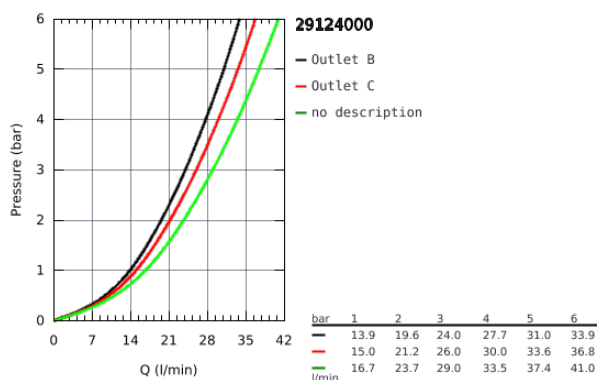

### PRODUCT DESCRIPTION

- Colour: Chrome
- set for final installation for
- GROHE Rapido SmartBox 35 600/35 604
- metal wall escutcheon with GROHE FastFixation (covered escutcheon and shaft sealing, covered fixing), retroactively 6° adjustable
- GROHE Long-Life finish
- GROHE SmartControl push for ON-OFF, turn for volume adjustment from GROHE Water Saving to full flow
- exchangeable symbols
- GROHE TurboStat compact cartridge with wax thermoelement
- GROHE ProGrip with knurl structure
- GROHE SafeStop safety button at 38°C ( calibration required )
- GROHE SafeStop Plus optional temperature limiter at 43°C or 46°C included
- built-in non return valve and dirt strainers
- multiple outlets can be run simultaneously
- without roughing-in-set
- flow performance: outlet B = 24 l/min outlet C = 26 l/min outlet B+C = 29 l/min