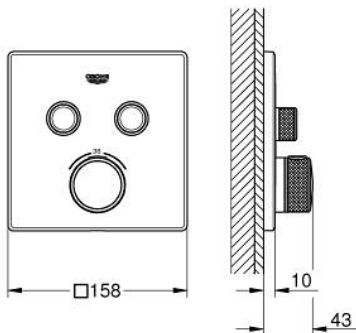

### PRODUCT DESCRIPTION

- Colour: Chrome
- set for final installation for
- GROHE Rapido SmartBox 35 600/35 604
- metal wall escutcheon with GROHE FastFixation (covered escutcheon and shaft sealing, covered fixing), retroactively 6° adjustable
- GROHE Long-Life finish
- GROHE SmartControl push for ON-OFF, turn for volume adjustment from GROHE Water Saving to full flow
- exchangeable symbols
- GROHE TurboStat compact cartridge with wax thermoelement
- GROHE ProGrip with knurl structure
- GROHE SafeStop safety button at 38°C ( calibration required )
- GROHE SafeStop Plus optional temperature limiter at 43°C or 46°C included
- built-in non return valve and dirt strainers
- multiple outlets can be run simultaneously
- without roughing-in-set
- flow performance: outlet B = 24 l/min outlet C = 26 l/min outlet B+C = 29 l/min

### SPARE PARTS, September 2016 – now

- 1: Mounting plate (Spare part-nr. 48363000)
- 2: Temperature control handle (Spare part-nr. 49029000)
- 3: Escutcheon (Spare part-nr. 49039000)
- 4: WC push button (Spare part-nr. 48361000)
- 5: Cartridge (Spare part-nr. 48359000)
- 5.1: Spindle (Spare part-nr. 49088000)
- 6: Thermostatic compact cartridge 3/4" (Spare part-nr. 49028000)
- 7: Non-return valves (Spare part-nr. 47979000)
- 8: Sealing washer (Spare part-nr. 48360000)
- 9: Socket Spanner (Spare part-nr. 49059000)\*
- 10: Backflow protection combination (DIN-EN1717) (Spare part-nr. 14055000)\*
- 11: GROHE TurboStat cartridge 3/4" (Spare part-nr. 49003000)\*
- 12: Service stops (Spare part-nr. 1405300M)\*
- 13: Universal extension set single-lever mixers, 25 mm (Spare part-nr. 14048000)\*