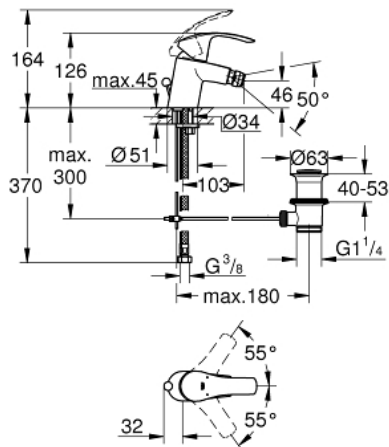

32 929 002 **EUROSMART BIDET MIXER 1/2"**  
**S-SIZE**

**PRODUCT DESCRIPTION**

- Colour: Chrome
- monobloc installation
- metal lever
- GROHE SilkMove 35 mm ceramic cartridge
- adjustable flow rate limiter
- with temperature limiter
- GROHE Long-Life finish
- GROHE Water Saving - Less water, perfect flow
- maximum flow rate (at 3 bar): 5 l/min
- GROHE FastFixation installation system
- with ball joint
- pop-up waste set 1 1/4"
- flexible connection hoses

## 32 929 002 EUROSMART BIDET MIXER 1/2" S-SIZE

### SPARE PARTS, October 2013 – now

- 1: Lever (Spare part-nr. 46897000)
- 2: Shield for cross handle (Spare part-nr. 46492000)
- 3: Screw coupling (Spare part-nr. 46460000)
- 4: Cartridge (Spare part-nr. 46374000)
- 5: Pop-up rod (Spare part-nr. 06329000)
- 6: Flow restrictor (Spare part-nr. 48159000)
- 7: Shank mounting kit (Spare part-nr. 46671000)
- 8: Pop-up waste set 1 1/4" (Spare part-nr. 28910000)
- 8.1: Chrome bath plug (Spare part-nr. 07182000)
- 8.2: Eccentric rod (Spare part-nr. 07052000)
- 9: Socket Spanner (Spare part-nr. 19332000)\*
- 10: Mounting wrench (Spare part-nr. 19017000)\*
- 11: Eccentric rod (Spare part-nr. 07341000)\*