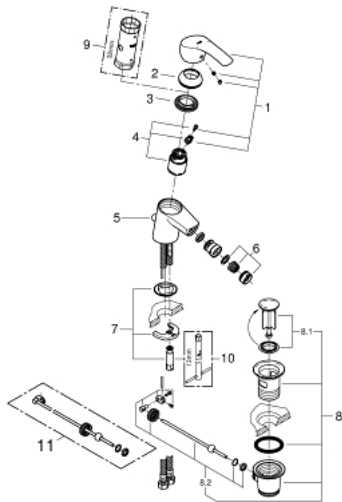

32 929 002 **EUROSMART BIDET MIXER 1/2"**  
**S-SIZE**

**PRODUCT DESCRIPTION**

- Colour: Chrome
- monobloc installation
- metal lever
- GROHE SilkMove 35 mm ceramic cartridge
- adjustable flow rate limiter
- with temperature limiter
- GROHE Long-Life finish
- GROHE Water Saving - Less water, perfect flow
- maximum flow rate (at 3 bar): 5 l/min
- GROHE FastFixation installation system
- with ball joint
- pop-up waste set 1 1/4"
- flexible connection hoses

## 32 929 002 EUROSMART BIDET MIXER 1/2" S-SIZE

### SPARE PARTS, October 2013 – now

- 1: Lever (Spare part-nr. 46897000)
- 2: Shield for cross handle (Spare part-nr. 46492000)
- 3: Screw coupling (Spare part-nr. 46460000)
- 4: Cartridge (Spare part-nr. 46374000)
- 5: Pop-up rod (Spare part-nr. 06329000)
- 6: Flow restrictor (Spare part-nr. 48159000)
- 7: Shank mounting kit (Spare part-nr. 46671000)
- 8: Pop-up waste set 1 1/4" (Spare part-nr. 28910000)
- 8.1: Chrome bath plug (Spare part-nr. 07182000)
- 8.2: Eccentric rod (Spare part-nr. 07052000)
- 9: Socket Spanner (Spare part-nr. 19332000)\*
- 10: Mounting wrench (Spare part-nr. 19017000)\*
- 11: Eccentric rod (Spare part-nr. 07341000)\*