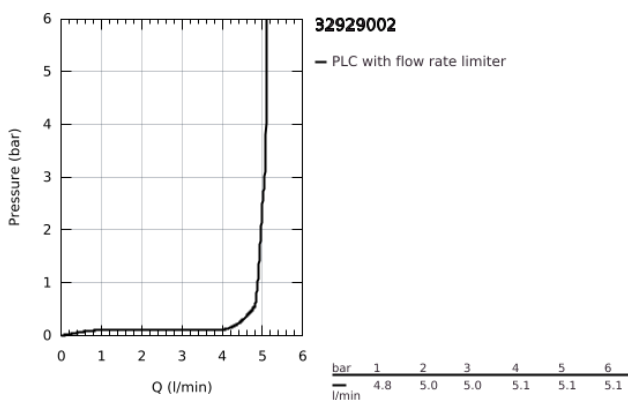

32 929 002 **EUROSMART BIDET MIXER 1/2"**  
**S-SIZE**

**PRODUCT DESCRIPTION**

- Colour: Chrome
- monobloc installation
- metal lever
- GROHE SilkMove 35 mm ceramic cartridge
- adjustable flow rate limiter
- with temperature limiter
- GROHE Long-Life finish
- GROHE Water Saving - Less water, perfect flow
- maximum flow rate (at 3 bar): 5 l/min
- GROHE FastFixation installation system
- with ball joint
- pop-up waste set 1 1/4"
- flexible connection hoses

## 32 929 002 EUROSMART BIDET MIXER 1/2" S-SIZE