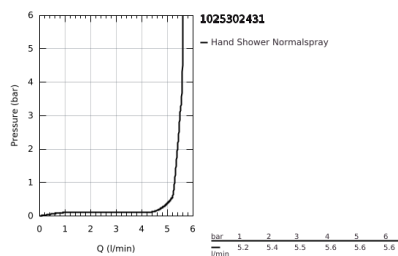

10 253 024 31 TEMPESTA-F TRIGGER SPRAY 30 WALL HOLDER SET 1 SPRAY

PRODUCT DESCRIPTION

- Colour: matte black
- Consisting of:
 - hand shower with trigger control
 - maximum flow rate (at 3 bar): 5.5 l/min
 - wall shower holder
 - Silverflex Long-Life shower hose 1250 mm
 - GROHE Water Saving - Less water, perfect flow
 - SpeedClean anti-limescale system
 - Inner WaterGuide for a longer life
 - TwistStop preventing the hose from twisting
- Please refer to local norms regarding installation.