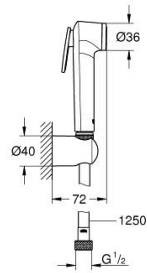

10 253 024 31 TEMPESTA-F TRIGGER SPRAY 30 WALL HOLDER SET 1 SPRAY

PRODUCT DESCRIPTION

- Colour: matte black
- Consisting of:
 - hand shower with trigger control
 - maximum flow rate (at 3 bar): 5.5 l/min
 - wall shower holder
 - Silverflex Long-Life shower hose 1250 mm
 - GROHE Water Saving - Less water, perfect flow
 - SpeedClean anti-limescale system
 - Inner WaterGuide for a longer life
 - TwistStop preventing the hose from twisting
- Please refer to local norms regarding installation.

10 253 024 31 TEMPESTA-F TRIGGER SPRAY 30 WALL HOLDER SET 1 SPRAY

SPARE PARTS, March 2023 – now

1: Strainer (Spare part-nr. 0700200M)

2: Non-return valve (Spare part-nr. 14165243M)*

* Optional accessories