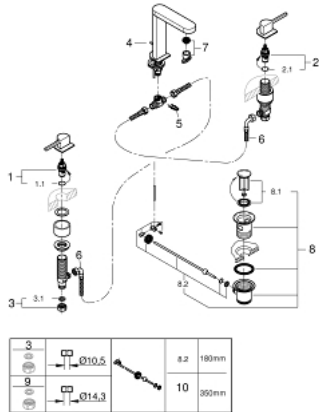

20 301 003 **GROHE PLUS 3-HOLE BASIN MIXER 1/2"**
M-SIZE

SPARE PARTS, August 2018 – now

- 1: Ceramic headpart, 1/2" (Spare part-nr. 45882000)
 - 1.1: O-ring Ø18,2 x Ø1,7 (Spare part-nr. 0392400M)
 - 2: Ceramic headpart, 1/2" (Spare part-nr. 45883000)
 - 2.1: O-ring Ø18,2 x Ø1,7 (Spare part-nr. 0392400M)
 - 3: Coupling nut 1/2" (Spare part-nr. 1290100M)
 - 3.1: Fibre seal dia. Ø18.5 x Ø12 x 2 (Spare part-nr. 0138900M)
 - 4: Pop-up rod (Spare part-nr. 65196000)
 - 5: Fixing clamp (Spare part-nr. 6554100M)
 - 6: Flexible connection hose (Spare part-nr. 45704000)
 - 7: Mousseur (Spare part-nr. 48493000)
 - 8: Waste set 1 1/4" (Spare part-nr. 28910000)
 - 8.1: Plug (Spare part-nr. 07182000)
 - 8.2: Eccentric rod (Spare part-nr. 07052000)
 - 9: Coupling nut 1/2" x 14.5 mm (Spare part-nr. 1290200M)*
 - 10: Eccentric rod (Spare part-nr. 07341000)*
- * Optional accessories