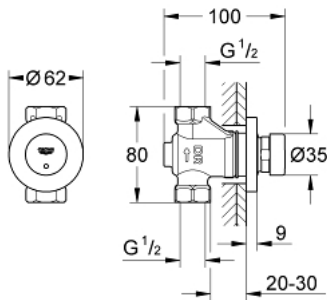

36 268 000 **EUROECO COSMOPOLITAN T SELF-CLOSING SHOWER VALVE 1/2"**

PRODUCT DESCRIPTION

- Colour: Chrome
- for concealed installation
- marking: blue/red
- GROHE Long-Life finish
- 3 adjustable flow times: short - medium - long (factory setting: medium), approx. 7, 15, 30 sec (pressure dependent)

36 268 000 EUROECO COSMOPOLITAN T SELF-CLOSING SHOWER VALVE 1/2"

SPARE PARTS, February 2012 – now

1: Cartridge (Spare part-nr. 42384000)

1.1: Replacement kit for seal (Spare part-nr. 4271500M)

1.2: Rings (Spare part-nr. 4282000M)

2: Escutcheon (Spare part-nr. 42981000)