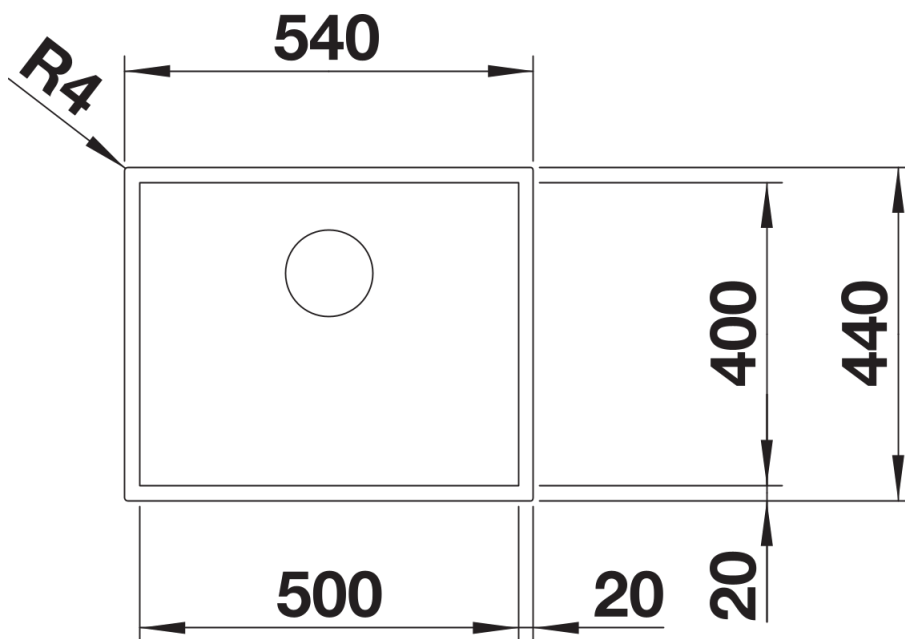

Scope of supply

- waste kit with space saving pipe
- 3 ½" InFino basket strainer
- fixing kit

Details

Top view