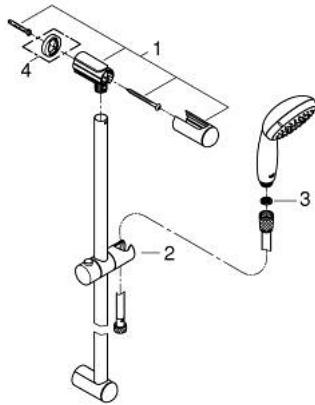

27 644 001 TEMPESTA 100 SHOWER RAIL SET 3 SPRAYS

PRODUCT DESCRIPTION

- Colour: Chrome
- Consisting of:
 - hand shower (28 419)
 - shower rail, 600 mm (27 523)
 - Relaxaflex hose 1750 mm 1/2" x 1/2" (28 154)
 - GROHE Water Saving 9.5 l/min flow limiter
 - GROHE DreamSpray perfect spray pattern
 - GROHE Long-Life finish
 - SpeedClean anti-limescale system
 - Inner WaterGuide for a longer life
 - ShockProof silicone ring prevents damage caused by a shower falling

27 644 001 TEMPESTA 100 SHOWER RAIL SET 3 SPRAYS

SPARE PARTS, March 2017 – now

1: Outlet shower holder (Spare part-nr. 48098000)

2: Sliding piece (Spare part-nr. 48099000)

3: Strainer (Spare part-nr. 0700200M)