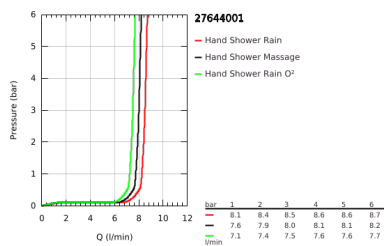

27 644 001 TEMPESTA 100 SHOWER RAIL SET 3 SPRAYS

PRODUCT DESCRIPTION

- Colour: Chrome
- Consisting of:
 - hand shower (28 419)
 - shower rail, 600 mm (27 523)
 - Relaxaflex hose 1750 mm 1/2" x 1/2" (28 154)
 - GROHE Water Saving 9.5 l/min flow limiter
 - GROHE DreamSpray perfect spray pattern
 - GROHE Long-Life finish
 - SpeedClean anti-limescale system
 - Inner WaterGuide for a longer life
 - ShockProof silicone ring prevents damage caused by a shower falling