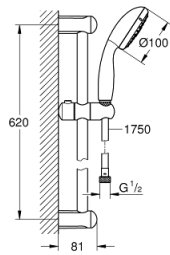

27 644 001 TEMPESTA 100 SHOWER RAIL SET 3 SPRAYS

PRODUCT DESCRIPTION

- Colour: Chrome
- Consisting of:
 - hand shower (28 419)
 - shower rail, 600 mm (27 523)
 - Relaxaflex hose 1750 mm 1/2" x 1/2" (28 154)
 - GROHE Water Saving 9.5 l/min flow limiter
 - GROHE DreamSpray perfect spray pattern
 - GROHE Long-Life finish
 - SpeedClean anti-limescale system
 - Inner WaterGuide for a longer life
 - ShockProof silicone ring prevents damage caused by a shower falling

27 644 001 TEMPESTA 100 SHOWER RAIL SET 3 SPRAYS

SPARE PARTS, March 2017 – now

1: Outlet shower holder (Spare part-nr. 48098000)

2: Sliding piece (Spare part-nr. 48099000)

3: Strainer (Spare part-nr. 0700200M)