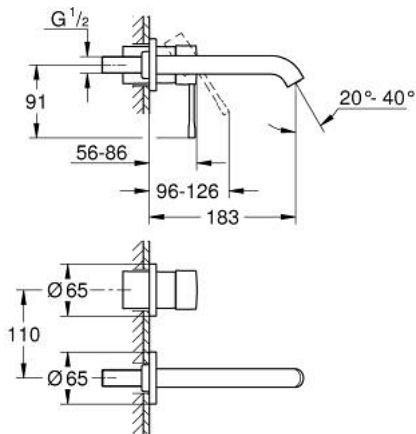

29 192 001 ESSENCE 2-HOLE BASIN MIXER M-SIZE

PRODUCT DESCRIPTION

- Colour: Chrome
- wall mounted
- set for final installation for
- 23 571 000 / 32 635 000
- without concealed body
- metal escutcheon
- metal lever
- GROHE Long-Life finish
- GROHE Water Saving - Less water, perfect flow
- maximum flow rate (at 3 bar): 5 l/min
- GROHE AquaGuide adjustable mousseur
- centre distance 110 mm
- projection 183 mm
- professional edition
- replaces Essence two-hole basin mixer 19 408 xx1

29 192 001 ESSENCE 2-HOLE BASIN MIXER M-SIZE

SPARE PARTS, April 2022 – now

1: Lever (Spare part-nr. 46916000)

2: Biflo spout (Spare part-nr. 48638000)

2.1: Flow restrictor (Spare part-nr. 48480000)

2.2: Screw (Spare part-nr. 43094000)

3: Flush pipe extension (Spare part-nr. 46943000)*

* Optional accessories