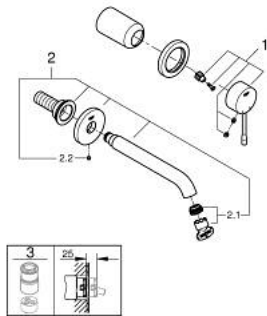

29 192 001 ESSENCE 2-HOLE BASIN MIXER M-SIZE

PRODUCT DESCRIPTION

- Colour: Chrome
- wall mounted
- set for final installation for
- 23 571 000 / 32 635 000
- without concealed body
- metal escutcheon
- metal lever
- GROHE Long-Life finish
- GROHE Water Saving - Less water, perfect flow
- maximum flow rate (at 3 bar): 5 l/min
- GROHE AquaGuide adjustable mousseur
- centre distance 110 mm
- projection 183 mm
- professional edition
- replaces Essence two-hole basin mixer 19 408 xx1

29 192 001 ESSENCE 2-HOLE BASIN MIXER M-SIZE

SPARE PARTS, April 2022 – now

1: Lever (Spare part-nr. 46916000)

2: Biflo spout (Spare part-nr. 48638000)

2.1: Flow restrictor (Spare part-nr. 48480000)

2.2: Screw (Spare part-nr. 43094000)

3: Flush pipe extension (Spare part-nr. 46943000)*

* Optional accessories