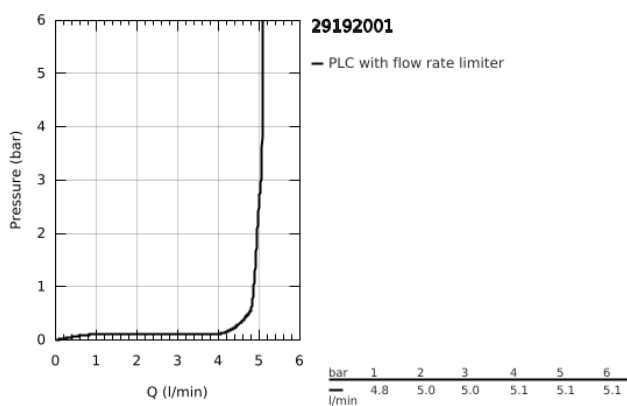

29 192 001 ESSENCE 2-HOLE BASIN MIXER M-SIZE

PRODUCT DESCRIPTION

- Colour: Chrome
- wall mounted
- set for final installation for
- 23 571 000 / 32 635 000
- without concealed body
- metal escutcheon
- metal lever
- GROHE Long-Life finish
- GROHE Water Saving - Less water, perfect flow
- maximum flow rate (at 3 bar): 5 l/min
- GROHE AquaGuide adjustable mousseur
- centre distance 110 mm
- projection 183 mm
- professional edition
- replaces Essence two-hole basin mixer 19 408 xx1

29 192 001 ESSENCE 2-HOLE BASIN MIXER M-SIZE

SPARE PARTS, April 2022 – now

1: Lever (Spare part-nr. 46916000)

2: Biflo spout (Spare part-nr. 48638000)

2.1: Flow restrictor (Spare part-nr. 48480000)

2.2: Screw (Spare part-nr. 43094000)