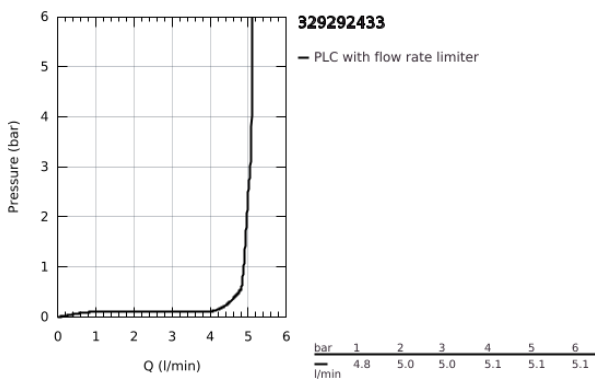

32 929 243 3 **EUROSMART SINGLE-LEVER BIDET MIXER 1/2"**  
**S-SIZE**

**PRODUCT DESCRIPTION**

- Colour: matte black
- GROHE SilkMove 28 mm ceramic cartridge
- adjustable flow rate limiter
- with temperature limiter
- GROHE Water Saving - Less water, perfect flow
- maximum flow rate (at 3 bar): 5 l/min
- Lead and Nickel Free Inner Water Ways
- GROHE FastFixation installation system
- with ball joint
- pop-up waste set 1 1/4"
- flexible connection hoses

32 929 243 3 **EUROSMART SINGLE-LEVER BIDET MIXER 1/2"**  
**S-SIZE**

**SPARE PARTS**, February 2023 – now

- 1: Lever (Spare part-nr. 485482430)
  - 2: cap (Spare part-nr. 461162430)
  - 3: Cartridge (Spare part-nr. 48518000)
  - 4: lift rod (Spare part-nr. 659362430)
  - 5: Ball-joint aerator (Spare part-nr. 485522430)
  - 6: Shank mounting kit (Spare part-nr. 46645000)
  - 7: Waste set 1 1/4" (Spare part-nr. 289102430)
  - 7.1: Plug (Spare part-nr. 071822430)
  - 7.2: Eccentric rod (Spare part-nr. 07052000)
  - 8: Mounting wrench (Spare part-nr. 19017000)\*
  - 9: Eccentric rod (Spare part-nr. 07341000)\*
- \* Optional accessories