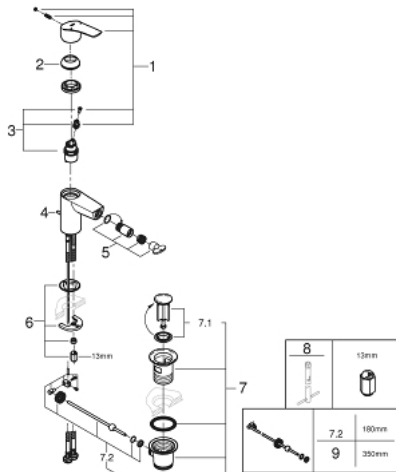

32 929 243 3 **EUROSMART SINGLE-LEVER BIDET MIXER 1/2"**  
**S-SIZE**

**PRODUCT DESCRIPTION**

- Colour: matte black
- GROHE SilkMove 28 mm ceramic cartridge
- adjustable flow rate limiter
- with temperature limiter
- GROHE Water Saving - Less water, perfect flow
- maximum flow rate (at 3 bar): 5 l/min
- Lead and Nickel Free Inner Water Ways
- GROHE FastFixation installation system
- with ball joint
- pop-up waste set 1 1/4"
- flexible connection hoses

32 929 243 3 **EUROSMART SINGLE-LEVER BIDET MIXER 1/2"**  
**S-SIZE**

**SPARE PARTS**, February 2023 – now

- 1: Lever (Spare part-nr. 485482430)
  - 2: cap (Spare part-nr. 461162430)
  - 3: Cartridge (Spare part-nr. 48518000)
  - 4: lift rod (Spare part-nr. 659362430)
  - 5: Ball-joint aerator (Spare part-nr. 485522430)
  - 6: Shank mounting kit (Spare part-nr. 46645000)
  - 7: Waste set 1 1/4" (Spare part-nr. 289102430)
  - 7.1: Plug (Spare part-nr. 071822430)
  - 7.2: Eccentric rod (Spare part-nr. 07052000)
  - 8: Mounting wrench (Spare part-nr. 19017000)\*
  - 9: Eccentric rod (Spare part-nr. 07341000)\*
- \* Optional accessories