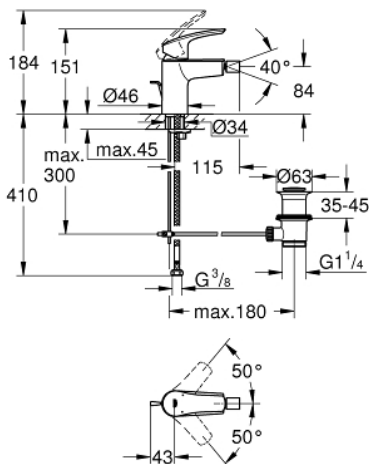

32 929 243 3 **EUROSMART SINGLE-LEVER BIDET MIXER 1/2"**  
**S-SIZE**

**PRODUCT DESCRIPTION**

- Colour: matte black
- GROHE SilkMove 28 mm ceramic cartridge
- adjustable flow rate limiter
- with temperature limiter
- GROHE Water Saving - Less water, perfect flow
- maximum flow rate (at 3 bar): 5 l/min
- Lead and Nickel Free Inner Water Ways
- GROHE FastFixation installation system
- with ball joint
- pop-up waste set 1 1/4"
- flexible connection hoses

32 929 243 3 **EUROSMART SINGLE-LEVER BIDET MIXER 1/2"**  
**S-SIZE**

**SPARE PARTS**, February 2023 – now

- 1: Lever (Spare part-nr. 485482430)
  - 2: cap (Spare part-nr. 461162430)
  - 3: Cartridge (Spare part-nr. 48518000)
  - 4: lift rod (Spare part-nr. 659362430)
  - 5: Ball-joint aerator (Spare part-nr. 485522430)
  - 6: Shank mounting kit (Spare part-nr. 46645000)
  - 7: Waste set 1 1/4" (Spare part-nr. 289102430)
  - 7.1: Plug (Spare part-nr. 071822430)
  - 7.2: Eccentric rod (Spare part-nr. 07052000)
  - 8: Mounting wrench (Spare part-nr. 19017000)\*
  - 9: Eccentric rod (Spare part-nr. 07341000)\*
- \* Optional accessories