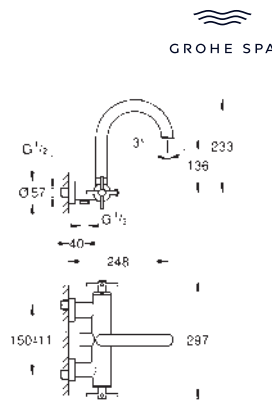

GROHE SPA

GROHE
ATRIO

SPA BATH
FAUCETS

Ref. no.

Colour

1. GROHE SPA
2. 25 268 000
   - 25 268 DC0
   - 25 268 GL0
   - 25 268 GN0
   - 25 268 DA0
   - 25 268 DL0
   - 25 268 AL0

- chrome
- supersteel
- cool sunrise
- brushed cool sunrise
- warm sunset
- brushed warm sunset
- brushed hard graphite

Aerio
Bath mixer 1/2"
wall mounted
ceramic headparts 1/2", 90°
GROHE Long-Life finish
automatic diverter: bath/shower
swivel tubular spout with stop restriction
mousseur
integrated non-return valve in shower outlet
covered S-unions
protected against backflow
with cross handles
Sets of caps with „H“ and „C“ marking and without marking