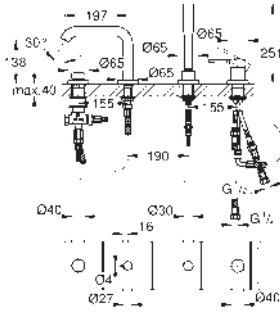

35 604 000
GROHE Rapido SmartBox universal rough-in box for concealed installation

GROHE ESSENCE

Ref. no.

Colour

- 25 251 001 **chrome**
- 25 251 DC1 **supersteel**
- 25 251 GL1 **cool sunrise**
- 25 251 GN1 **brushed cool sunrise**
- 25 251 DA1 **warm sunset**
- 25 251 DL1 **brushed warm sunset**
- 25 251 A01 **hard graphite**
- 25 251 AL1 **brushed hard graphite**
- 25 251 KF1 **phantom black**