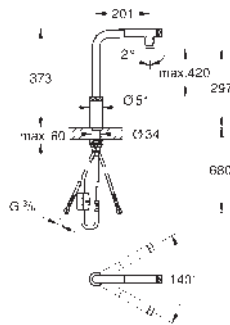

31 889 000
31 889 DC0

chrome
supersteel

Minta SmartControl
Sink mixer with SmartControl
GROHE Long-Life finish

pull-out dual spray
GROHE Magnetic Docking guarantees easy retraction and smooth docking
GROHE SmartControl push for ON-OFF, turn for volume adjustment from water
saving eco mode to Full Flow

temperature adjustment by turning of mixing valve on body
swivel tubular spout, swivel area 140°

protected against backflow
flexible connection hoses
metal fixation set
Lead and Nickel Free Inner Water Ways
maximum flow rate (at 3 bar): 10 l/min