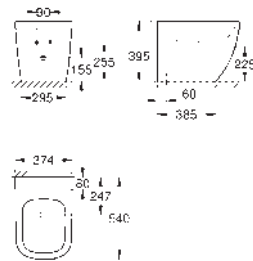

39 340 000

alpine white

**Euro Ceramic
Floor standing bidet**

1 hole punched
with overflow
including fixation set
sanitary ware
fully skirted with invisible fixation