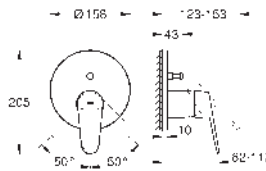

24 056 002

chrome

Eurodisc Cosmopolitan
Single-lever mixer with 2-way diverter

final installation for GROHE Rapido SmartBox (35 604)
GROHE SilkMove 46 mm ceramic cartridge
GROHE Long-Life finish
GROHE FastFixation escutcheon with covered shaft sealing and covered fixing
metal escutcheon, retroactively 6° adjustable
automatic 2-way diverter
outlet B = 27 l/min, outlet C = 27 l/min

35 604 000

GROHE Rapido SmartBox universal rough-in box for concealed installation