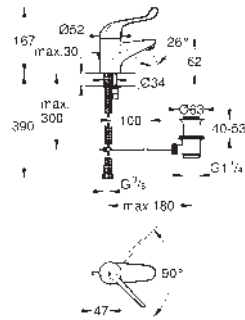

GROHE EUROECO SINGLE SEQUENTIAL

Ref. no.

Colour

32 788 000

chrome

Euroeco Special
Single-lever safety basin mixer 1/2"
pop-up waste set 1 1/4"
GROHE Long-Life finish
maximum flow rate (at 3 bar): 8 l/min
ceramic cartridge
adjustable flow rate limiter
adjustable temperature limiter
laminar flow straightener
lever length 120 mm
rapid installation system
flexible connection hoses

32 789 000

chrome

ditto, smooth body