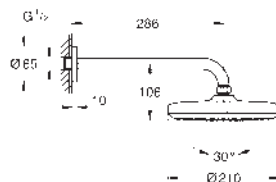

26 412 000

chrome

102218 243 0

matte black

Tempesta 210

Head shower set 286 mm, 1 spray

head shower Tempesta 210 9.5 l/min (26 410)

1 spray pattern: Rain

maximum flow rate (at 3 bar): 8.5 l/min

Shower arm Rainshower 286 mm (28 576)

GROHE Water Saving - Less water, perfect flow

GROHE DreamSpray perfect spray pattern

SpeedClean anti-lime system

Inner WaterGuide for a longer life

27 870 001

chrome

Tempesta 100

Head shower set 4 sprays

GROHE Rain O², Rain, Massage, Jet

maximum flow rate (at 3 bar): 6.5 l/min

ball joint ± 15° rotatable

shower arm with connection thread 1/2"

GROHE Water Saving Plus - extra efficient water usage, perfect flow

GROHE DreamSpray perfect spray pattern

GROHE Long-Life finish

SpeedClean anti-lime system

Inner WaterGuide for a longer life