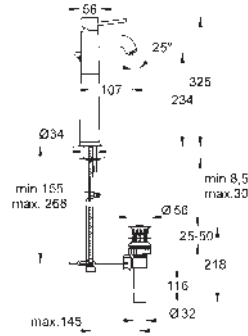

GROHE BAUCLASSIC

Ref. no.

Colour

32 868 000

chrome

BauClassic
Single-lever basin mixer 1/2"
for free-standing basins
GROHE Long-Life 28 mm ceramic cartridge
GROHE Long-Life finish
mousseur
pop-up waste set 1 1/4"
flexible connection hoses
rapid installation system