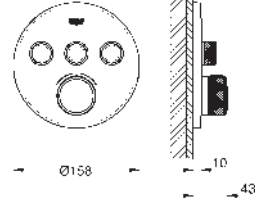

GROHE GROHTHERM SMARTCONTROL

Ref. no.

Colour

29 121 000	chrome
29 121 DC0	supersteel
29 121 GL0	cool sunrise
29 121 GN0	brushed cool sunrise
29 121 DA0	warm sunset
29 121 DL0	brushed warm sunset
29 121 A00	hard graphite
29 121 AL0	brushed hard graphite

Grotherm SmartControl
Safety mixer for concealed installation with 3 valves
final installation for GROHE Rapido SmartBox (35 604)
GROHE FastFixation metal wall escutcheon, retroactively 6° adjustable
GROHE Long-Life finish
GROHE SmartControl push for ON-OFF, turn for volume adjustment
exchangeable symbols
GROHE TurboStat compact cartridge
GROHE ProGrip with knurl structure
GROHE SafeStop safety button at 38°C
GROHE SafeStop Plus optional temperature limiter at 43°C or 46°C included
built-in non-return valves and dirt strainers
multiple outlets can be run simultaneously
flow performance: outlet A = 23 l/min, outlet B = 27 l/min, outlet C = 23 l/min,
outlet A + B = 33 l/min, outlet A + B + C = 36 l/min

29 508 KF0 **phantom black**
ditto, Professional exclusive

35 604 000
GROHE Rapido SmartBox universal rough-in box for concealed installation

29 122 000	chrome
29 122 DC0	supersteel
29 122 GL0	cool sunrise
29 122 GN0	brushed cool sunrise
29 122 DA0	warm sunset
29 122 DL0	brushed warm sunset
29 122 A00	hard graphite
29 122 AL0	brushed hard graphite