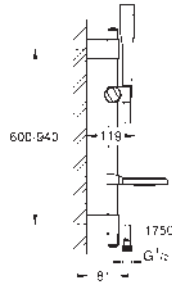

Ref. no.

Colour

27 400 000 **chrome**

**Euphoria Cosmopolitan Stick
Hand shower 1 spray**

spray pattern:
Normal spray
maximum flow rate (at 3 bar): 8.2 l/min
GROHE Water Saving - Less water, perfect flow
GROHE Long-Life finish
SpeedClean anti-lime system
Inner WaterGuide for a longer life
universal mounting system, fitting all standard shower hoses

22 126 KFO **phantom black**
ditto, Professional exclusive

26 466 000 **chrome**
ditto, maximum flow rate (at 3 bar): 6 l/min

27 368 000 **chrome**

**Euphoria Cosmopolitan Stick
Shower rail set 1 spray**

handshower (27 400)
spray pattern:
Normal spray
maximum flow rate (at 3 bar): 8.2 l/min
shower rail, 900 mm
wall holders made of metal
Silverflex shower hose 1750 mm 1/2" x 1/2" (28 388)
soap dish (27 206)
GROHE Water Saving - Less water, perfect flow
GROHE Long-Life finish
GROHE FastFixation Plus adjustable distance between brackets for fixing to existing drilling holes
SpeedClean anti-lime system
Inner WaterGuide for a longer life
TwistStop to prevent hose from twisting

26 404 000 **chrome**

**Euphoria Cosmopolitan Stick
Wall holder set 1 spray**

handshower (27 400)
maximum flow rate (at 3 bar): 8.2 l/min
shower outlet elbow 1/2" with wall shower holder (28 679)
protected against backflow
Silverflex shower hose 1500 mm 1/2" x 1/2" (28 364)
GROHE Water Saving - Less water, perfect flow
GROHE Long-Life finish
SpeedClean anti-lime system
Inner WaterGuide for a longer life
TwistStop to prevent hose from twisting