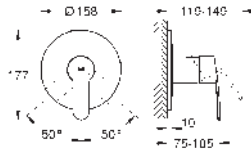

24 051 002

chrome

Eurostyle Cosmopolitan
Single-lever shower mixer

final installation for
GROHE Rapido SmartBox (35 604)
GROHE SilkMove 46 mm ceramic cartridge
GROHE Long-Life finish
GROHE FastFixation escutcheon with covered shaft sealing and covered fixing
metal escutcheon, retroactively 6° adjustable
outlet B or C = 30 l/min

35 604 000

GROHE Rapido SmartBox universal rough-in box for concealed installation