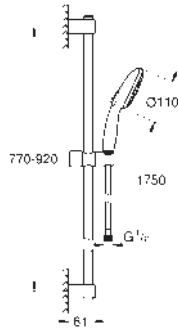

GROHE TEMPESTA

Ref. no.

Colour

27 646 30E

chrome

Tempesta 110

Shower rail set 2 sprays (Rain, Jet)

hand shower Tempesta 110 (27 597)

shower rail, 900 mm (27 524)

Relaxaflex hose 1750 mm 1/2"x1/2" (28 154)

GROHE Water Saving Plus - extra efficient water usage, perfect flow

GROHE SmartSwitch - easily rotate the dial to enjoy your preferred spray option

GROHE DreamSpray perfect spray pattern

GROHE Long-Life finish

GROHE FastFixation (adjustable upper bracket for existing drill holes)

adjustable glider (turn and glide shower holder)

SpeedClean anti-lime system

Inner WaterGuide - inner insulation for surface and scalding protection

ShockProof silicone ring prevents damages

caused by shower falling

maximum flow rate (at 3 bar): 5.6 l/min

suitable for instantaneous heater

professional edition

26 163 003

chrome

26 163 2433

matte black

ditto, maximum flow rate (at 3 bar): 7.4 l/min