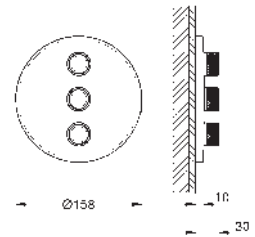

Grotherm SmartControl
Triple volume control trim
final installation for GROHE Rapido SmartBox 35 600/35 604/35 601
GROHE FastFixation metal wall escutcheon, retroactively 6° adjustable
GROHE Long-Life finish
GROHE SmartControl push for ON-OFF, turn for volume adjustment
exchangeable symbols
GROHE ProGrip with knurl structure
multiple outlets can be run simultaneously
flow performance: outlet D = 28 l/min, outlet E = 28 l/min, outlet A = 28 l/min,
outlet D+E+A = 65 l/min

35 604 000
GROHE Rapido SmartBox universal rough-in box for concealed installation

29 150 LS0 **moon white/chrome**