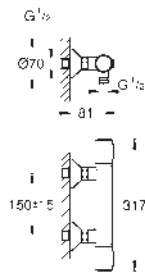

GROHE GROHTHERM 500

Ref. no.

Colour

34 793 000
34 793 2430

chrome
matte black

Grohtherm 500
Shower Safety mixer
wall mounted
GROHE Long-Life finish
GROHE SafeStop safety button at 38°C
GROHE SafeStop Plus optional temperature limiter at 43°C included
GROHE thermostatic cartridge with wax thermoelement
integrated stop valve
volume handle with **GROHE EcoButton**
headpart 90°
shower bottom outlet 1/2"
built-in non-return valves
dirt strainers
protected against backflow
S-unions
metal rosette
GROHE Water Saving - Less water, perfect flow
professional edition

34 796 001

chrome