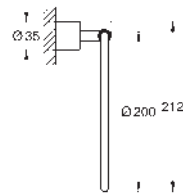

40 887 000

chrome

40 887 DC0

supersteel

40 887 GL0

cool sunrise

40 887 DA0

warm sunset

40 887 DL0

brushed warm sunset

40 887 AL0

brushed hard graphite

Atrio

Towel ring

material: metal

concealed fastening

GROHE Long-Life finish