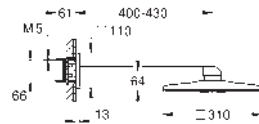

GROHE HEAD SHOWER SETS

Ref. no.

Colour

- 26 479 000 chrome
- 26 479 DC0 supersteel
- 26 479 GL0 cool sunrise
- 26 479 GN0 brushed cool sunrise
- 26 479 DA0 warm sunset
- 26 479 DL0 brushed warm sunset
- 26 479 A00 hard graphite
- 26 479 AL0 brushed hard graphite

Rainshower SmartActive 310 Cube
Head shower set 430 mm, 2 sprays
head shower Rainshower SmartActive 310 Cube
2 spray patterns: GROHE PureRain, ActiveRain
horizontal 430 mm shower arm
GROHE DreamSpray perfect spray pattern
GROHE Long-Life finish
SpeedClean anti-lime system
Inner WaterGuide for a longer life
requires rough-in set 26 483 or 26 484 - to be ordered separately

- 26 479 LS0 moon white
- ditto, head shower with white spray plate