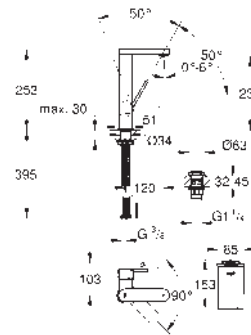

23 959 003

chrome

GROHE Plus
Single-lever basin mixer 1/2" with LED display L-Size
colour LED water temperature display
infra-red diverter: mousseur / Eco spray
GROHE SilkMove 28 mm ceramic cartridge
with temperature limiter
GROHE Long-Life finish
GROHE Water Saving - Less water, perfect flow
maximum flow rate (at 3 bar): 5 l/min
SpeedClean mousseur
GROHE AquaGuide adjustable mousseur
rapid installation system
swivel spout with easy docking, swivel area 90°
smooth body with push-open pop-up waste set 1 1/4"
flexible connection hoses
1.5 V alkaline mono battery, 4 x mono cell, external battery