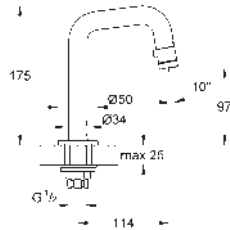

20 202 000

chrome

Universal pillar tap 1/2"

7°-spout
Flow-Stop mousseur
ceramic headpart
union nut 1/2"
with 10.5 mm drilling
GROHE Long-Life finish
GROHE Water Saving - Less water, perfect flow
maximum flow rate (at 3 bar): 5 l/min
projection 114 mm