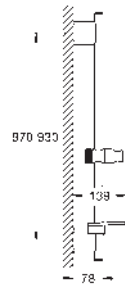

GROHE RAINSHOWER SMARTACTIVE

Ref. no.

Colour

22 125 KF0

phantom black

Rainshower SmartActive
Shower rail, 900 mm

wall holders made of metal
glide element and swivel holder

GROHE QuickFix Plus (adjustable distance
between wall shower holders)

GROHE TileFix adjustable depth on upper and lower bracket
GROHE EasyReach tray