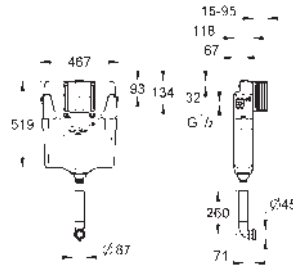

GROHE FLUSHING CISTERNS

Ref. no.

Colour

38 661 000

chrome

Flushing cistern GD 2

adjustment ex factory 6 l and 3 l
pneumatic discharge valve offering 3 modes of operation: dual flush or start/stop or single flush
water supply from left/right/back or top
low noise (group I acc. to German Noise Specification)
insulated against condensation
1/2" water supply connection including integrated angle valve and push fit flexible hose union
no tools required for installation of inspection shaft
for vertical or horizontal use
flush pipe insulated against condensation
fixing brackets
for mounting of small flush plates revision shaft 40 911 000 needs to be ordered separately