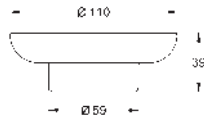

40 368 001

glass clear

Essentials

Soap dish

material: glass
fits in the following holders:
Essentials (40 369 xx1/102 466 2430)
Essentials Cube (40 508)
Bau Cosmopolitan (40 585)
Essentials Authentic (40 652)