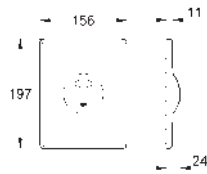

38 862 SD0

stainless steel

Skate

Flush plate

for dual flush
for pneumatic discharge valve AV1
vertical installation
156 x 197 mm
material: stainless steel

GROHE Water Saving - Less water, perfect flow
for combination with Rapid SL and Uniset with GD 2 cisterns
for use with Rapid SLX please order shaft 66 791 000 (sold separately)