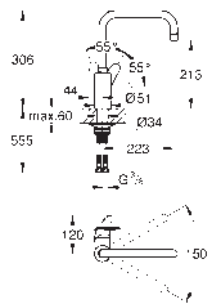

GROHE EURODISC COSMOPOLITAN

Ref. no.

Colour

32 257 002

chrome

Eurodisc Cosmopolitan
Single-lever sink mixer 1/2"
 medium spout
GROHE Long-Life finish
GROHE SilkMove 35 mm ceramic cartridge
pull-out dual spray
 diverter: mousseur/spray jet
 automatic return to mousseur
 adjustable flow rate limiter
 swivel cast spout
 swivel area 100°
 protected against backflow
 flexible connection hoses
 rapid installation system
 maximum flow rate (at 3 bar): 11 l/min