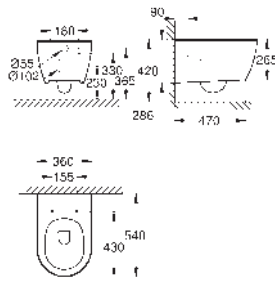

39 571 00H

alpine white

Essence
Wall hung WC
for concealed cistern
wash down
rimless
horizontal outlet
flush volume 3/4.5 l
including fixation set
sanitary ware
fully skirted with invisible fixation
GROHE PureGuard anti-scale coating and anti-bacterial glazing
compatible with seat and cover 39 577 001 (soft close)