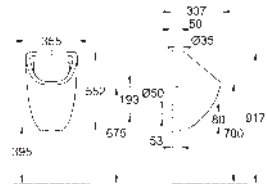

39 439 000

alpine white

**Bau Ceramic
Urinal**
top inlet
flush volume 1 l
including fixation set
sanitary ware
for installation please order urinal trap 39 732 000 (horizontal outlet)
or 39 733 000 (vertical outlet), sold separately
16 pieces per pallet