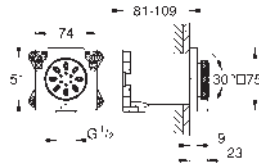

26 802 000
26 802 DC0
26 802 GN0
26 802 DL0
26 802 A00
26 802 AL0

chrome
supersteel
brushed cool sunrise
brushed warm sunset
hard graphite
brushed hard graphite

Rainshower Aqua
Body spray cube 2 spray

spray patterns:
PureRain, ActiveJet
including concealed body and compound seal
75 x 75 mm
pivoting range $\pm 15^\circ$ rotatable
connection thread 1/2"
throw distance 600 mm
GROHE Water Saving 3.3 l/min flow limiter
GROHE DreamSpray perfect spray pattern
GROHE Long-Life finish
SpeedClean anti-lime system
minimum pressure 1.0 bar
not suitable for instantaneous heater