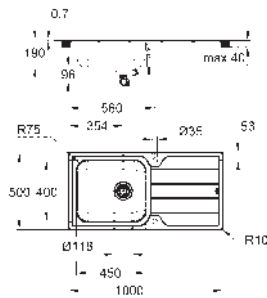

GROHE STAINLESS STEEL SINKS

Ref. no.

Colour

31 563 SD1

stainless steel

K500

Stainless steel sink with drainer

model: K500 60-S 100/50 1.0 rev

mounting type: top mount or flush mount

material: stainless steel AISI 304 (V2A)

material thickness: 0.7 mm

GROHE Long-Life finish

finish: satin finish

GROHE Whisper

min. cabinet size: 550 mm

dimensions: 1000 x 500 mm

1 bowl: 450 x 400 x 180 mm

outer radius: R6 (topmount), inner bowl radius: R75

GROHE FastFixation installation system

sink mountable left or right

cut-out (top-mount): 990 x 490 mm

drilling holes: 2 x 35 mm

waste: Ø 3.5" waste strainer with automatic waste fitting

accessories included: automatic waste fitting with rotary handle, waste kit, basket

strainer waste, mounting set

optional: push to open excenter (40 986 SD0)

amount of fasteners included (top mount): 16