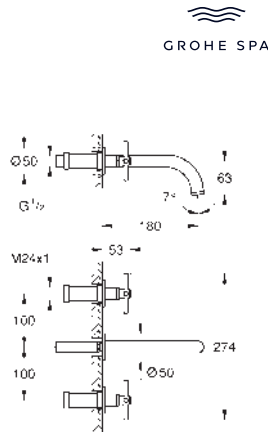

Ref. no.

Colour

GROHE SPA

- 20 661 000
- 20 661 DC0
- 20 661 GL0
- 20 661 GN0
- 20 661 DA0
- 20 661 DL0
- 20 661 AL0

- chrome
- supersteel
- cool sunrise
- brushed cool sunrise
- warm sunset
- brushed warm sunset
- brushed hard graphite

Atrio
3-hole wash-basin mixer
M-Size
wall mounted
final installation for 29 025
without concealed body
headparts 1/2" - 90°
GROHE Long-Life finish
GROHE Water Saving - Less water, perfect flow
maximum flow rate (at 3 bar): 5 l/min
centre distance 200 mm
projection 180 mm
with cross handles
Sets of caps with „H“ and „C“ marking and without marking

29 025 002
Rough-in set for 3-hole basin mixer