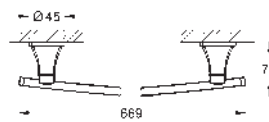

Grandera
Towel holder
600 mm
GROHE Long-Life finish