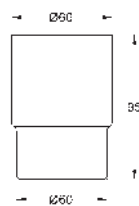

- 40 372 001 chrome

**Essentials
Crystal glass**

material: glass
fits in the following holders:
Essentials (40 369 xx/102 466 2430)
Essentials Cube (40 508)