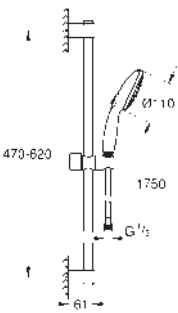

27 644 003

chrome

Tempesta 110

Shower rail set 3 sprays (Rain, Jet, Massage)

hand shower Tempesta 110 (28 419)

shower rail, 600 mm (27 523)

Relaxaflex hose 1750 mm 1/2"x1/2" (28 154)

GROHE Water Saving - Less water, perfect flow

GROHE SmartSwitch - easily rotate the dial to enjoy your preferred spray option

GROHE DreamSpray perfect spray pattern

GROHE Long-Life finish

GROHE FastFixation (adjustable upper bracket for existing drill holes)

adjustable glider (turn and glide shower holder)

SpeedClean anti-lime system

Inner WaterGuide - inner insulation for surface and scalding protection

ShockProof silicone ring prevents damages

caused by shower falling

maximum flow rate (at 3 bar): 7.4 l/min

minimum pressure 1.0 bar

suitable for instantaneous heater

professional edition

26 919 003

chrome

ditto, maximum flow rate (at 3 bar): 6.4 l/min