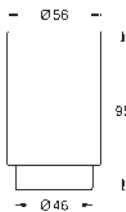

1. 41 029 000 chrome
2. **Selection White glass**
   material: glass
   fits in the following holder: 41 027 xx0/41 217 KF0