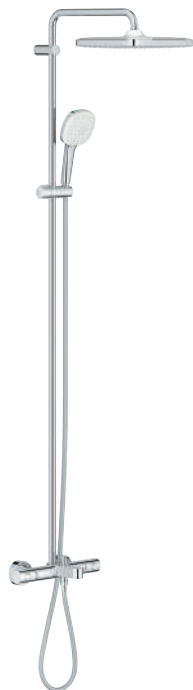

26 691 001

chrome

Tempesta System 250 Cube

Shower system with Bath Safety Mixer for wall mounting

horizontal swivable 390 mm shower arm

exposed Safety Mixer with Aquadimmer function

head shower Tempesta 250 Cube (26 685)

spray pattern: Rain

head shower with white rear cover

with ball joint

bath inlet

separate diverter for hand shower

hand shower Tempesta Cube 110 (27 571)

adjustable in height with gliding element

Rotaflex TwistStop shower hose 1750 mm 1/2" x 1/2" (28 410)

GROHE Water Saving - Less water, perfect flow

maximum flow rate (at 3 bar): 20 l/min

GROHE TurboStat compact cartridge

GROHE SafeStop safety button at 38C

GROHE SafeStop Plus optional temperature limiter at 43°C included

GROHE SmartSwitch - easily rotate the dial to enjoy your preferred spray option

GROHE DreamSpray perfect spray pattern

ShockProof silicone ring prevents damages

caused by shower falling

GROHE Long-Life finish

SpeedClean anti-lime system

Inner WaterGuide for a longer life

TwistStop to prevent hose from twisting

minimum flow rate 7 l/min.

26 691 2431

matte black

ditto, head shower with black rear cover