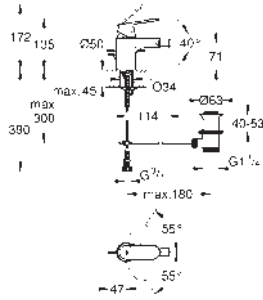

GROHE EUROCOSMO

Ref. no.

Colour

32 839 000 **chrome**
Eurocosmo
Single-lever bidet mixer 1/2"
S-Size
GROHE SilkMove 35 mm ceramic cartridge
adjustable flow rate limiter
GROHE Long-Life finish
GROHE Water Saving - Less water, perfect flow
maximum flow rate (at 3 bar): 5 l/min
GROHE FastFixation installation system
ball-joint mousseur
pop-up waste set 1 1/4"
flexible connection hoses