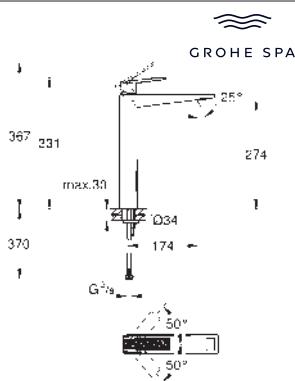

24 417 000
24 417 DC0
24 417 AL0

chrome
supersteel
brushed hard graphite

Allure Brilliant Private Collection
Single-lever basin mixer 1/2"
XL-Size
knurled lever
for free-standing basins
GROHE SilkMove 28 mm ceramic cartridge
temperature limiter
GROHE Long-Life finish
GROHE Water Saving - Less water, perfect flow
maximum flow rate (at 3 bar): 5 l/min
GROHE FastFixation installation system
spout with integrated mousseur
smooth body
flexible connection hoses