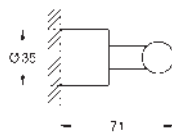

40 890 000

chrome

40 890 DC0

supersteel

40 890 GL0

cool sunrise

40 890 DA0

warm sunset

40 890 DL0

brushed warm sunset

40 890 AL0

brushed hard graphite

Atrio

Bathrobe hook

material: metal

concealed fastening

GROHE Long-Life finish