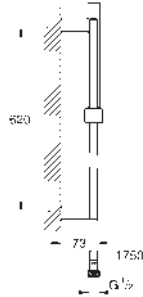

Ref. no.

Colour

27 891 000

chrome

**Euphoria Cube+ Stick
Shower rail set 1 spray**

hand shower, metal
spray pattern:
Normal spray
maximum flow rate (at 3 bar): 8.2 l/min
shower rail 600 mm (27 892 000)
metal shower hose 1750 mm (28 025)
GROHE Water Saving - Less water, perfect flow
GROHE DreamSpray perfect spray pattern
GROHE Long-Life finish
SpeedClean anti-lime system
Inner WaterGuide for a longer life
TwistStop to prevent hose from twisting
suitable for instantaneous heater