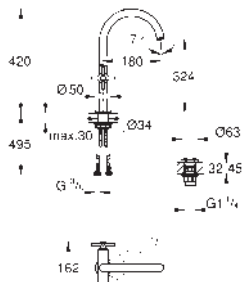

- 21 149 000
- 21 149 DC0
- 21 149 GL0
- 21 149 GN0
- 21 149 DA0
- 21 149 DL0
- 21 149 AL0

- chrome
- supersteel
- cool sunrise
- brushed cool sunrise
- warm sunset
- brushed warm sunset
- brushed hard graphite

Atrio
Single-hole basin mixer 1/2"
XL-Size

for free-standing basins
ceramic headparts 1/2", 90°
GROHE Long-Life finish
GROHE Water Saving - Less water, perfect flow
maximum flow rate (at 3 bar): 5 l/min
swivel tubular spout with mousseur and stop limiter
adjustable swivel area 0° / 150° / 360°
Push-open waste set 1 1/4"
flexible connection hoses
with cross handles
Sets of caps with „H“ and „C“ marking and without marking