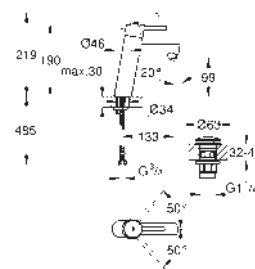

23 932 001

chrome

Concetto
Single-lever basin mixer 1/2"
M-Size
GROHE SilkMove 28 mm ceramic cartridge
temperature limiter
GROHE Long-Life finish
GROHE Water Saving - Less water, perfect flow
maximum flow rate (at 3 bar): 5 l/min
GROHE FastFixation installation system
smooth body with push-open pop-up waste set 1 1/4"
flexible connection hoses