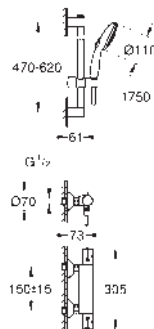

34 565 002

chrome

Grotherm 800

Shower Safety mixer

with shower rail set 2 sprays (Rain, Jet)

consisting of:

Grotherm 800 thermostatic shower mixer 1/2" (34 558)

Tempesta shower rail set, 600 mm (26 162)

professional edition