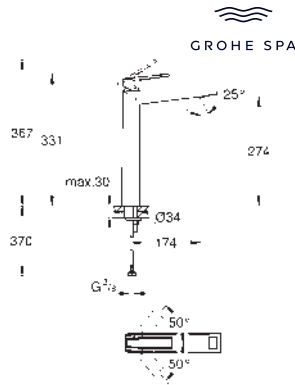

Ref. no.

Colour

24 419 000 chrome
24 419 DC0 supersteel
24 419 AL0 brushed hard graphite

Allure Brilliant Private Collection
Single-lever basin mixer 1/2"
XL-Size
lever with black Caesarstone inlay
for free-standing basins
GROHE SilkMove 28 mm ceramic cartridge
temperature limiter
GROHE Long-Life finish
GROHE Water Saving - Less water, perfect flow
maximum flow rate (at 3 bar): 5 l/min
GROHE FastFixation installation system
spout with integrated mousseur
smooth body
flexible connection hoses