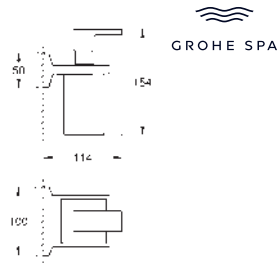

GROHE SPA

GROHE ALLURE BRILLIANT

Ref. no.

Colour

40 894 000

chrome

Allure Brilliant
Holder with soap dispenser
material: glass / metal
filling quantity 150 ml
concealed fastening
GROHE Long-Life finish