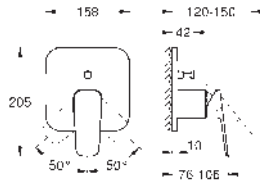

101778 000 0 **chrome**
101778 243 0 **matte black**

GROHE Cubeo
Single-lever mixer with 2-way diverter
final installation for
GROHE Rapido SmartBox (35 604)
GROHE SilkMove 46 mm ceramic cartridge
GROHE FastFixation escutcheon with covered shaft sealing and covered fixing metal escutcheon, retroactively 6° adjustable
automatic 2-way diverter
metal lever
outlet B = 27 l/min, outlet C = 27 l/min
without roughing-in-set

35 604 000
GROHE Rapido SmartBox universal rough-in box for concealed installation

105334 000 0 **chrome**
105334 243 0 **matte black**

GROHE Cubeo
Concealed shower system with Tempesta 250
final installation for
GROHE Rapido SmartBox (35 604)
consisting of:
concealed single-lever shower mixer (101 777)
Tempesta 250 Cube head shower set 9.5 l/min (26 687) including horizontal shower arm 380 mm
without roughing-in-set