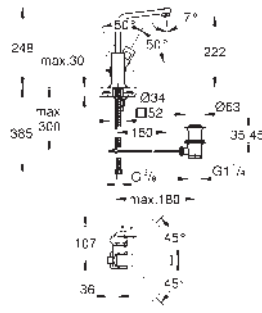

GROHE EUROCUBE

Ref. no.

Colour

- 23 135 00E chrome
- 23 135 DC0 supersteel
- 23 135 AL0 brushed hard graphite

Eurocube
Single-lever basin mixer 1/2"
L-Size
GROHE SilkMove 28 mm ceramic cartridge
temperature limiter
GROHE Long-Life finish
GROHE Water Saving - Less water, perfect flow
maximum flow rate (at 3 bar): 5 l/min
SpeedClean mousseur
GROHE FastFixation Plus installation system
swivel tubular spout
pop-up waste set 1 1/4"
flexible connection hoses