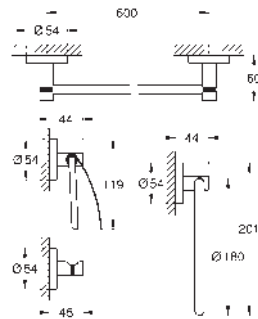

- 40 776 001 chrome

Essentials
Master bathroom accessories set 4-in-1
material: metal
towel ring (40 365 001)
robe hook (40 364 001)
toilet paper holder (40 367 001)
towel rail, 600 mm (40 366 001)
concealed fastening
GROHE Long-Life finish