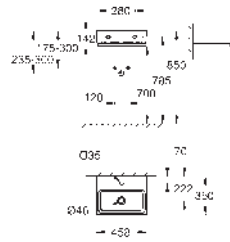

GROHE CUBE CERAMIC

Ref. no.

Colour

39 483 00H

alpine white

Cube Ceramic
Hand rinse basin 45
wall hung

1 hole punched
with overflow
455 x 350 mm
sanitary ware

GROHE PureGuard anti-scale coating and anti-bacterial glazing