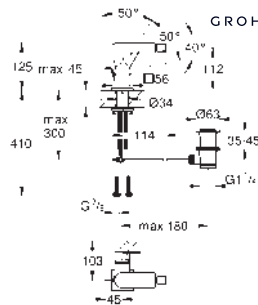

- 24 160 001 chrome
- 24 160 DC1 supersteel
- 24 160 GL1 cool sunrise
- 24 160 GN1 brushed cool sunrise
- 24 160 DA1 warm sunset
- 24 160 DL1 brushed warm sunset
- 24 160 AL1 brushed hard graphite

Allure
Single-lever bidet mixer 1/2"
GROHE SilkMove 28 mm ceramic cartridge
GROHE Long-Life finish
ball-joint mousseur
pop-up waste set 1 1/4"
flexible connection hoses

- 32 846 001 chrome
- 32 846 DC1 supersteel
- 32 846 GL1 cool sunrise
- 32 846 GN1 brushed cool sunrise
- 32 846 DA1 warm sunset
- 32 846 DL1 brushed warm sunset
- 32 846 AL1 brushed hard graphite

Allure
Single-lever shower mixer 1/2" exposed
wall mounted
GROHE SilkMove 35 mm ceramic cartridge
GROHE Long-Life finish
adjustable flow rate limiter
shower bottom outlet with integrated non return-valve
covered S-unions
protected against backflow