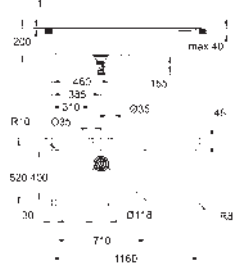

31 581 SD1

stainless steel

K1000

Stainless steel sink with drainer

model: K1000 80-S 116/52 1.0 lh

mounting type: top mount or flush mount

material: stainless steel AISI 304 (V2A)

material thickness: 1.2 mm

GROHE Long-Life finish

finish: satin finish

GROHE Whisper

min. cabinet size: 800 mm

dimensions: 1160 x 520 mm

1 bowl: 710 x 400 mm

outer radius: R3, inner bowl radius: R10

GROHE FastFixation installation system

sink mountable left

cut-out (top mount): 1145 x 505 mm (R3)

cut-out (flush mount): 1145 x 505 mm (R3) (top step outer size: -1161 x 521 -R8

deep -3.5 mm)

waste: Ø 3.5" waste strainer with automatic waste fitting

accessories included: automatic waste fitting with rotary handle, waste kit, basket

strainer waste, mounting set

optional: push to open excenter (40 986 SD0)

amount of fasteners included (top mount): 10