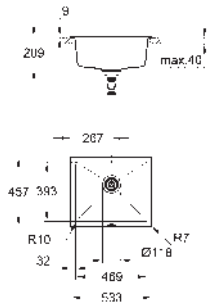

31 654 AP0

granite black

K700U

Composite sink

model: K700U 60-C 53.3/45.7 1.0

mounting type: top mount or undermount

material: quartz composite

GROHE Whisper

min. cabinet size: 600 mm

dimensions: 533 x 457 mm

1 bowl: 469 x 393 x 205 mm

outer radius: R7, inner bowl radius: R10

GROHE FastFixation installation system

cut-out (top mount): 518 x 442 mm

cut-out (undermount): 468 x 390 mm

drainer: Ø 3.5" basket strainer waste

accessories included: waste kit, basket strainer waste, mounting set

optional: push to open excenter (40 986 SD0)

amount of fasteners included (top mount): 6

amount of fasteners included (undermount): 6

heat resistant up to 180° C