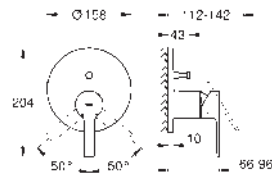

24 064 AL1

brushed hard graphite

Lineare

Single-lever mixer with 2-way diverter

final installation for

GROHE Rapido SmartBox (35 604)

GROHE SilkMove 46 mm ceramic cartridge

GROHE Long-Life finish