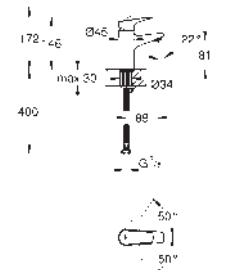

Ref. no.

Colour

23 751 000

chrome

BauFlow
Single-lever basin mixer 1/2"
S-Size
GROHE Long-Life 28 mm ceramic cartridge
GROHE Long-Life finish
GROHE Water Saving mousseur 5.7 l/min
rapid installation system
plastic pop-up waste set 1 1/4"
flexible connection hoses