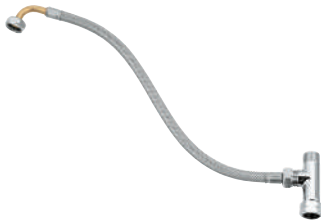

47 533 000

chrome

**Grotherm Micro
Connection set**

for Grotherm Micro
union nut 3/8"
T-unit
2 outlets 3/8" male thread
flexible connection hose
union nuts
GROHE Long-Life finish