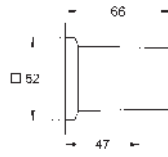

GROHE SPA

26 847 000

chrome

Allure Brilliant
Wall hand shower holder
not adjustable
material: metal
GROHE Long-Life finish