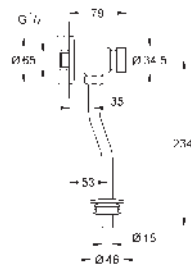

37 396 000

chrome

Press urinal flush valve

15 mm (1/2")

chrome plated brass

GROHE Long-Life finish

with wall escutcheon