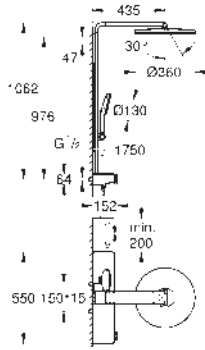

GROHE SPA

GROHE RAINSHOWER AQUA PURE

Ref. no.

Colour

100964 K10 0
100964 KF0 0
100964 AL0 0
100964 GL0 0
100964 DA0 0

black/chrome
phantom black
brushed hard graphite
cool sunrise
warm sunset

Rainshower Aqua Pure

Shower system with Safety Mixer for wall mounting

consisting of:

horizontal 435 mm shower arm

exposed SmartControl thermostat with metal housing

allows change between:

head shower Rainshower Aqua Duo round, 360 mm, black acrylic spray plate swing angle 0° - 30°

2 spray patterns:

GROHE PureRain, ActiveRain

hand shower Rainshower Aqua 130 (101 676), black acrylic spray plate

3 spray patterns:

GROHE Rain, Rain+ and ActiveMassage

adjustable in height with gliding element

initial Rainshower Aqua Pure unit (101 672 9990) enclosed

shower hose 1750 mm

GROHE Rainshower Aqua Pure removes chlorine and odor (hand shower)

GROHE SmartTip showering spray selection via push of a ring

GROHE Water Saving - Less water, perfect flow

maximum flow rate (at 3 bar): 8.7 l/min

GROHE SmartControl with recessed metal buttons, push for ON-OFF, turn for

volume adjustment from GROHE Water Saving to full flow

GROHE ProGrip Metal with knurl structure

GROHE TurboStat compact cartridge

GROHE SafeStop safety button at 38°C

GROHE SafeStop Plus optional temperature limiter at 43°C included

integrated **GROHE EasyReach** shower tray (black glass)

GROHE DreamSpray perfect spray pattern

GROHE Long-Life finish

SpeedClean anti-lime system

Inner WaterGuide for a longer life

TwistStop to prevent hose from twisting

GROHE CoolTouch prevents scalding on hot surfaces

suitable for instantaneous heaters from 18 kW/h

minimum flow rate 5 l/min.

minimum pressure 1.0 bar

internal 6 V lithium battery (42 886 000) type CR-P2

battery lifetime approx. 10 years

replacement filter: Rainshower Aqua Pure unit (101 672 9990)

optional: Rainshower Aqua glass shelf (101 677 0000)