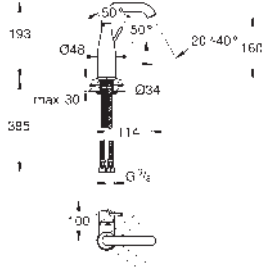

1. 24 176 001 **chrome**
   - 24 176 KF1 **phantom black**
2. **Essence**
   Single-lever basin mixer 1/2"
   M-Size
   GROHE SilkMove 28 mm ceramic cartridge with temperature limiter
   GROHE Long-Life finish
   GROHE Water Saving - Less water, perfect flow maximum flow rate (at 3 bar): 5 l/min
   GROHE AquaGuide adjustable mousseur
   GROHE FastFixation Plus installation system swivel spout with mousseur and stop limiter adjustable swivel area 0° / 150° / 360° smooth body flexible connection hoses
   replaces Essence basin mixer 23 463 001