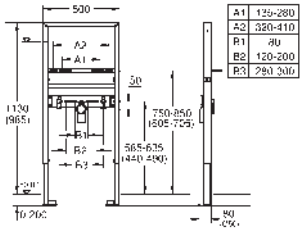

39 052 000

Rapid SL

Element for wash basin, single hole installation, height adjustable with noise protection

1.13 m installation height

for on-the-wall installations or studded walls
powder coated steel frame, self-supporting
for dry-cladding, completely pre-assembled
with fixed connections

TÜV approved

fixing and connecting traverse, height adjustable

wash basin fixing bolts M10 with fixing device for ceramic
variable distance of fixing bolts

HT-outlet bend Ø 50 mm

seal Ø 32 mm

2 noise protected fitting connections 1/2"

for on-the-wall installation 38 558 00M needs to be ordered separately