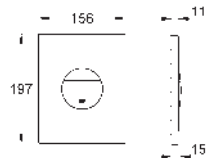

38 765 000	chrome
38 765 SH0	alpine white
38 765 P00	matt chrome

Nova Cosmopolitan

Flush plate

for dual flush
for pneumatic discharge valve AV1
vertical and horizontal installation
156 x 197 mm
material: ABS

GROHE Long-Life finish

GROHE Water Saving - Less water, perfect flow
for combination with Rapid SL and Uniset with GD 2 cisterns
for use with Rapid SLX please order shaft 66 791 000 (sold separately)

38 765 KF0	phantom black
38 765 KV0	glossy black
ditto, Professional exclusive