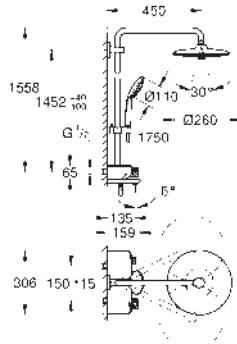

Ref. no.

Colour

26 510 000

chrome

Euphoria SmartControl System 260 Mono

Shower system with Bath Safety Mixer for wall mounting

horizontal swivable 450 mm shower arm

upper bracket adjustable for minimal adaption to existing drilling holes