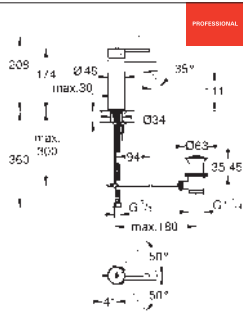

1. **24 175 001** chrome
2. **Essence**
   Single-lever basin mixer 1/2"
   S-Size
   GROHE SilkMove 28 mm ceramic cartridge with temperature limiter
   GROHE Long-Life finish
   GROHE Water Saving - Less water, perfect flow maximum flow rate (at 3 bar): 5 l/min
   GROHE FastFixation Plus installation system
   pop-up waste set 1 1/4"
   flexible connection hoses
   replaces Essence basin mixer 32 898 001