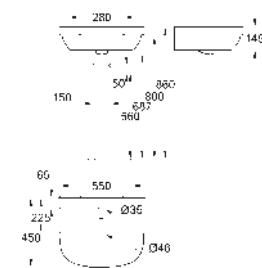

39 336 000

alpine white

Euro Ceramic Wash basin 55
wall hung
1 hole punched
with overflow
550 x 450 mm
sanitary ware