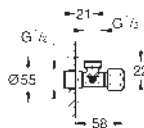

- 22 025 000 **chrome**

Angle valve 1/2"
pre-roughened connection thread for easy sealing
wall connection 1/2"
outlet 1/2"
water protected spindle shutoff, brass, with
grease chamber and double o-ring sealing
ergonomic handle
marking: neutral
metal push-on escutcheon $\varnothing$ 55 mm
GROHE Long-Life finish