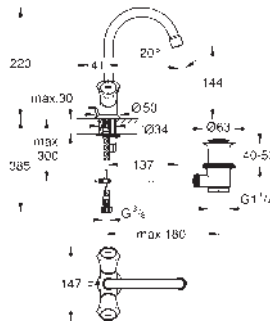

21 375 001

chrome

Costa L
Single-hole basin mixer 1/2"
metal handles
heat insulated
screwable
GROHE Long-Life headpart
swivel tubular spout with mousseur
pop-up waste set 1 1/4"
flexible connection hoses
GROHE Long-Life finish