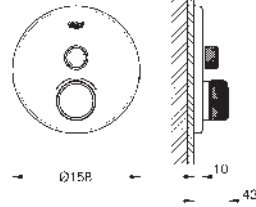

Ref. no.

Colour

- 29 118 000 chrome
- 29 118 DC0 supersteel
- 29 118 GL0 cool sunrise
- 29 118 DA0 warm sunset
- 29 118 DL0 brushed warm sunset
- 29 118 A00 hard graphite
- 29 118 AL0 brushed hard graphite

Grohtherm SmartControl

Safety mixer for concealed installation with one valve
final installation for GROHE Rapido SmartBox (35 604)
GROHE FastFixation metal wall escutcheon, retroactively 6° adjustable
GROHE Long-Life finish
GROHE SmartControl push for ON-OFF, turn for volume adjustment
exchangeable symbols
GROHE TurboStat compact cartridge
GROHE ProGrip with knurl structure
GROHE SafeStop safety button at 38C
GROHE SafeStop Plus optional temperature limiter at 43°C or 46°C included
built-in non-return valves and dirt strainers
flow performance: outlet A (to external shut-off) = 34 l/min, outlet B/C = 29 l/min

35 604 000
GROHE Rapido SmartBox universal rough-in box for concealed installation