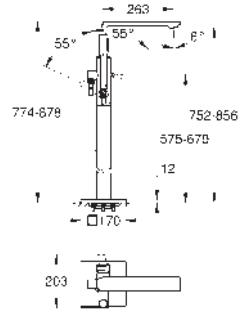

Allure
Single-lever bath mixer 1/2", floor mounted
 final installation for 45 984
 without roughing-in-set
GROHE SilkMove 35 mm ceramic cartridge
GROHE Long-Life finish
 automatic diverter: bath/shower
 spout with mousseur
 projection 263 mm
 integrated non-return valve in shower outlet
 with shower holder
 Rainshower Aqua hand shower 6.6 l/min
 shower hose 1250 mm
 protected against backflow