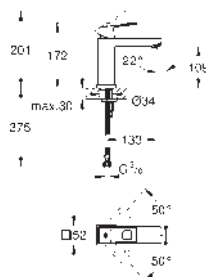

23 445 000

chrome

23 445 DC0

supersteel

23 445 AL0

brushed hard graphite

Eurocube
Single-lever basin mixer 1/2"
M-Size
GROHE SilkMove 28 mm ceramic cartridge
 with temperature limiter
GROHE Long-Life finish
GROHE Water Saving - Less water, perfect flow
 maximum flow rate (at 3 bar): 5 l/min
SpeedClean mousseur
GROHE FastFixation Plus installation system
 pop-up waste set 1 1/4"
 flexible connection hoses