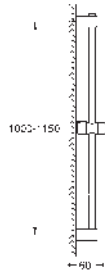

GROHE SHOWER ACCESSORIES

Ref. no.

Colour

26 971 001

chrome

Tempesta
Shower rail, 1150 mm
with wall brackets, glider and swivel holder
GROHE Long-Life finish
GROHE FastFixation (adjustable upper bracket for existing drill holes)
adjustable glider (turn and glide shower holder)