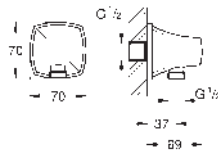

Grandera
Shower outlet elbow 1/2"
material: metal
male thread
protected against backflow
GROHE Long-Life finish