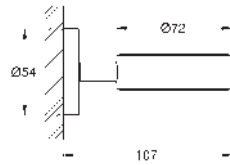

Ref. no.

Colour

- 40 369 001 chrome
- 40 369 DC1 supersteel
- 40 369 GL1 cool sunrise
- 40 369 GN1 brushed cool sunrise
- 40 369 DA1 warm sunset
- 40 369 DL1 brushed warm sunset
- 40 369 A01 hard graphite
- 40 369 AL1 brushed hard graphite

**Essentials
Holder**

material: metal
for crystal glass (40 372 001)
soap dish (40 368 001) or soap dispenser (40 394 001)
concealed fastening

GROHE Long-Life finish
holding force: max. 5 kg

the specified holding capacity is valid for static (slowly applied) load and intended use only

- 102466 243 0 matte black
- ditto, Professional exclusive