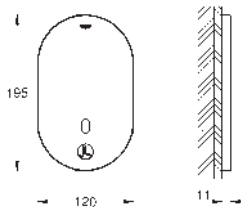

36 463 000

chrome

Eurosmart Cosmopolitan E

Infra-red electronic for concealed shower thermostat

with infrared sensor for bi-directional communication

for monitoring, configuration and service purpose

for concealed installation box 36 416 000 and 36 464 000

for hidden thermostatic mixer

GROHE Long-Life finish

7 pre-set programs:

auto flush, thermal disinfection, cleaning mode

additional functions and precise settings by remote control 36 407

CE approved

36 464 000

Rough-in box with integrated thermostatic mixer for shower trim sets, battery supply

36 416 001

Rough-in box with integrated thermostatic mixer for infra red shower trim sets, mains supply