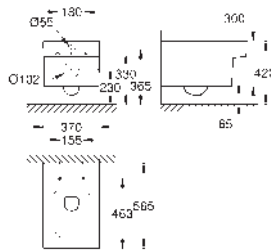

39 245 00H

alpine white

Cube Ceramic
Wall hung WC
for concealed cistern

horizontal outlet
wash down
rimless

flush volume 3/4.5 l
including fixation set
sanitary ware

fully skirted with invisible fixation

GROHE PureGuard anti-scale coating and anti-bacterial glazing
compatible with seat and cover 39 488 000 (soft close)