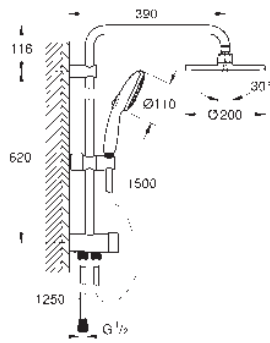

GROHE TEMPESTA SYSTEM 250

Ref. no.

Colour

27 389 003

chrome

Tempesta System 200

Shower system with diverter for wall mounting

consisting of:

horizontal 390 mm shower arm, adjustable before installation

change by diverter between hand shower,

head shower or head shower Eco setting

head shower Tempesta Cosmopolitan 200 (27 541)

spray pattern:

Rain

with ball joint

rotation angle $\pm 15^\circ$

hand shower Tempesta 110 (28 261)

3 spray patterns:

Rain, Jet, Massage

adjustable in height with gliding element

distance between diverter and upper bracket: 620 mm

shower hose Relexaflex 1500 mm (28 151)

shower hose Relexaflex 1250 mm (28 150)

flexible installation: connection to faucet / wall union for water

supply with 1/2" thread of the 1250 mm shower hose

maximum flow rate (at 3 bar): 9.5 l/min

GROHE SmartSwitch - easily rotate the dial to enjoy your preferred spray option

GROHE DreamSpray perfect spray pattern

ShockProof silicone ring prevents damages

caused by shower falling

GROHE Long-Life finish

SpeedClean anti-lime system

Inner WaterGuide for a longer life

minimum flow rate 7 l/min.