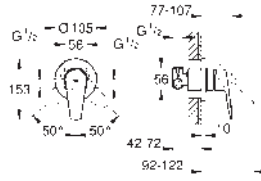

Ref. no.

Colour

29 040 001

chrome

BauEdge
Single-lever shower mixer 1/2"
concealed installation
set for final installation
concealed body
GROHE Long-Life 46 mm ceramic cartridge
GROHE Long-Life finish
adjustable flow rate limiter
escutcheon- and shaft-sealing