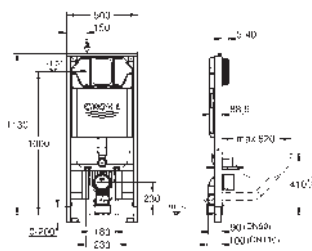

39 687 000

Rapid SL Slim

Element for WC with flushing cistern 88.9 mm, 1.13 m installation height

for on-the-wall installations or studded walls

powder coated steel frame, self-supporting

for dry-cladding, completely pre-assembled

with fixed connections

2 WC fixing bolts, distance of fixing bolts 180/230 mm

outlet bend Ø 90 mm

depth adjustable

reducer Ø 90/110 mm

inlet and outlet connecting set

flushing cistern SLIM, 3 - 6 l, containing following features:

adjustment ex factory 6 l and 3 l

pneumatic discharge valve offering 3 modes of operation: dual flush or start/stop

or single flush

water supply from top

insulated against condensation

1/2" water supply connection including integrated angle valve and push fit

flexible hose union

Shortable inspection shaft incl. protection during construction phase, for vertical

use

for on-the-wall installation wall brackets 39 699 000 need to be ordered

separately

for mounting of small flush plates revision shaft 40 949 000 to be ordered

separately