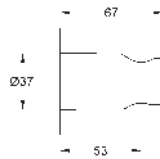

27 056 000

chrome

Rainshower
Wall hand shower holder
not adjustable
without escutcheon
GROHE Long-Life finish