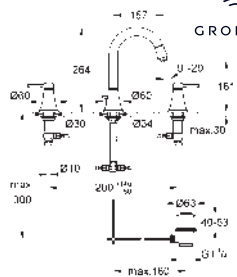

20 619 000
20 619 IGO

chrome
chrome/gold

Grandera
3-hole basin mixer 1/2"

L-Size

headparts 1/2" - 90°

GROHE Long-Life finish

GROHE Water Saving - Less water, perfect flow maximum flow rate (at 3 bar): 5 l/min

GROHE AquaGuide adjustable mousseur

pop-up waste set 1 1/4"

flexible connection hoses between spout and side valves