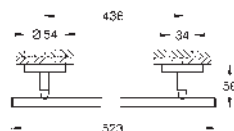

40 459 001

chrome

**BauCosmopolitan
Towel holder**

material: metal
522 mm (functional length 430 mm)
concealed fastening
GROHE Long-Life finish
holding force: max. 10 kg
the specified holding capacity is valid for static (slowly applied) load and intended use only