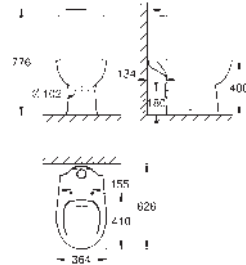

39 349 000

alpine white

Bau Ceramic

Floor standing WC for close coupled combination

wash down
rimless
horizontal outlet
flush volume 6/3 l
including fixation set
cistern to be ordered separately
sanitary ware
compatible with seat and cover 39 492 000 (standard), 39 493 000 (soft close)
and 39 923 000 (slim seat soft close)