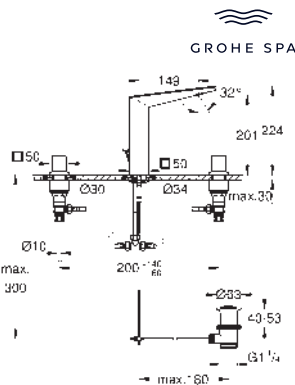

20 668 000 chrome
20 668 DC0 supersteel
20 668 AL0 brushed hard graphite

Allure Brilliant Private Collection
3-hole basin mixer 1/2"
L-Size
white Caesarstone trapeze handles
spout with White Attica Caesarstone inlay
ceramic headparts 1/2", 90°
GROHE Long-Life finish
GROHE Water Saving - Less water, perfect flow
maximum flow rate (at 3 bar): 5 l/min
spout with integrated mousseur
pop-up waste set 1 1/4"
flexible connection hoses between spout and side valves