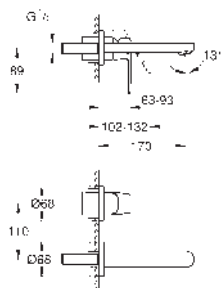

19 381 GLC

cool sunrise

19 381 ALC

brushed hard graphite

Eurocosmo
2-hole basin mixer
S-Size
wall mounted
final installation for 23 571 000 / 32 635 000
without concealed body
metal rosette
GROHE Long-Life finish
GROHE AquaGuide adjustable mousseur
centre distance 110 mm
projection 170 mm