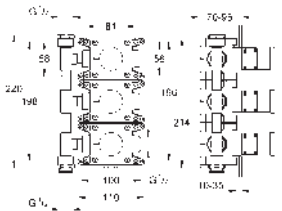

35 031 000

Rapido C

Rough-in box for triple volume control 26 880 000

for grid installation of Grohtherm Custom Shower system
built-in box with removable protection cover
waterproof membrane base for wall sealing
for masonry and drywall installation
fixing points for front and back wall, body of DR brass
pre-assembled ceramic headpart 3/4"
3 inlets and 3 outlets, connection threads 1/2"
flow rate at 3 bar
- one valve open 55 l/min.
- two valves open 110 l/min.
- three valves open 140 l/min.
installation depth 70 - 95 mm