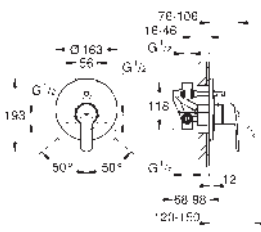

33 637 002

chrome

Eurostyle Cosmopolitan
Single-lever bath mixer 1/2"
wall installation
GROHE SilkMove 46 mm ceramic cartridge
GROHE Long-Life finish
set for final installation
concealed body
33 963
adjustable flow rate limiter
adjustable minimum flow rate 2.5 l/min
escutcheon- and shaft-sealing
metal rosette
screwed
optional temperature limiter