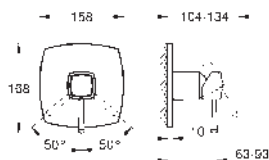

GROHE SPA

24 259 000
24 259 IGO

chrome
chrome/gold

Grandera
Single-lever shower mixer
final installation for
GROHE Rapido SmartBox (35 604)
GROHE SilkMove 46 mm ceramic cartridge
GROHE Long-Life finish
GROHE FastFixation escutcheon with covered shaft sealing and covered fixing
metal escutcheon, retroactively 6° adjustable
outlet B or C = 30 l/min

35 604 000
GROHE Rapido SmartBox universal rough-in box for concealed installation