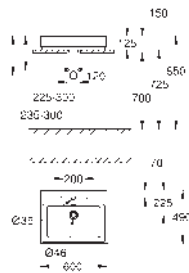

GROHE CUBE CERAMIC

Ref. no.

Colour

39 477 00H

alpine white

Cube Ceramic
Counter top basin 60
flat back side glazed
1 hole punched, 2 holes pre-punched
with overflow
600 x 490 mm
including fixation set
sanitary ware
GROHE PureGuard anti-scale coating and anti-bacterial glazing