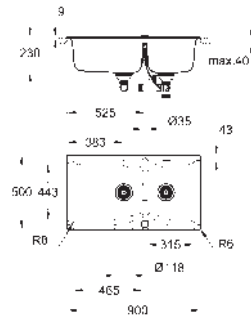

31 658 APO

granite black

K700

Composite sink

model: K700 100-C 90/50 2.0 rev

mounting type: top mount

material: quartz composite

GROHE Whisper

min. cabinet size: 1000 mm

dimensions: 900 x 500 mm

1 bowl: 465 x 443 x 230 mm

1 bowl: 315 x 443 x 230 mm

outer radius: R6, inner bowl radius: R8

GROHE FastFixation installation system

sink mountable left or right

cut-out: 880 x 480 mm

drainer: automatic waste fitting

accessories included: automatic waste fitting with rotary handle, waste kit, basket

strainer waste, mounting set

optional: push to open excenter (40 986 SD0)

amount of fasteners included (top mount): 10

heat resistant up to 180° C