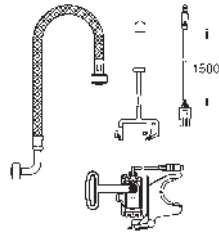

46 944 001

Installation kit for automatic flush and pre-flush

for Rapid SL and Rapid SLX with flushing cistern GD2 in combination with
GROHE shower toilet
servo motor for GD 2
actuation rod for flushing valve
cable and blind cap
flexible hose
WC actuation plate not included
CE approved