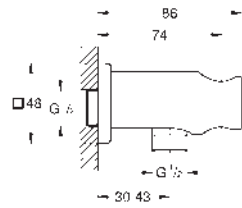

GROHE SHOWER ACCESSORIES

Ref. no.

Colour

- 26 659 000 chrome
- 26 659 DC0 supersteel
- 26 659 GL0 cool sunrise
- 26 659 GN0 brushed cool sunrise
- 26 659 DA0 warm sunset
- 26 659 DL0 brushed warm sunset
- 26 659 A00 hard graphite
- 26 659 AL0 brushed hard graphite

Rainshower
Shower outlet elbow 1/2" with holder
with square escutcheon
48 x 48 mm
male connection thread 1/2"
metal body
protected against backflow
GROHE Long-Life finish