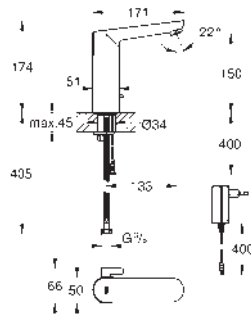

GROHE EUROSMART COSMOPOLITAN E

Ref. no.

Colour

36 421 001

chrome

Eurosmart Cosmopolitan E

Infra-red electronic basin mixer 1/2" L-Size with mixing device and adjustable temperature limiter

with infrared sensor for bi-directional communication for monitoring, configuration and service purpose with plug transformer 100-230 V AC, 50-60 Hz, 6 V DC

GROHE Long-Life finish

GROHE Water Saving - Less water, perfect flow maximum flow rate (at 3 bar): 5 l/min

flexible connection hoses

non-return valve, dirt strainers, integrated solenoid valve

rapid installation system

7 pre-set programs:

auto flush, thermal disinfection, cleaning mode

additional functions and precise settings by remote control 36 407

CE approved, type of protection faucet IP 59

replaces 36 421 000