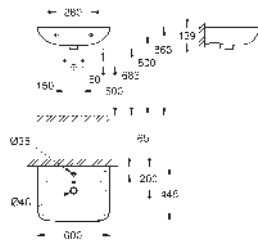

GROHE BAUEDGE CERAMIC

Ref. no.

Colour

39 808 000

alpine white

BauEdge Ceramic Wash basin 60

wall hung
1 hole punched with overflow
600 x 448 mm
sanitary ware
suitable for half pedestal 39 426 000 and full pedestal 39 425 000
12 pieces per pallet