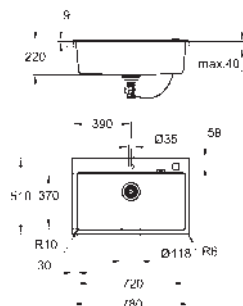

31 652 AP0

granite black

K700

Composite sink

model: K700 80-C 78/51 1.0

mounting type: top mount

material: quartz composite

GROHE Whisper

min. cabinet size: 800 mm

dimensions: 780 x 510 mm

1 bowl: 720 x 370 x 220 mm

outer radius: R6, inner bowl radius: R10

GROHE FastFixation installation system

cut-out: 764 x 494 mm

drainer: automatic waste fitting

accessories included: automatic waste fitting with rotary handle, waste kit, basket

strainer waste, mounting set

optional: push to open excenter (40 986 SD0)

amount of fasteners included (top mount): 9

heat resistant up to 180° C