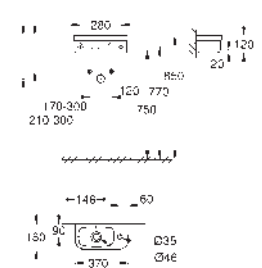

39 327 000

alpine white

Euro Ceramic Mini hand rinse basin
wall hung
1 hole punched
370 x 180 mm
sanitary ware
no pedestals recommended