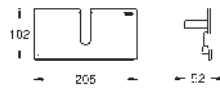

26 362 LN1

white

GROHE EasyReach tray

for Euphoria and Tempesta shower systems with thermostat
centre distance 150 mm