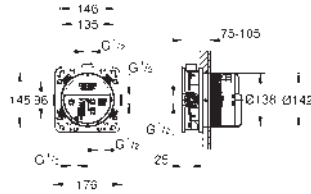

35 604 000

Rapido SmartBox
Universal rough-in box, 1/2"

3 outlets 1/2"
2 inlets below, 1/2"
installation depth 75-105 mm
connection unit in DR brass
pre-mounted flushing plug
stable build-in box and protective cover
fixation options for solid walls and dry cladding
gasket
without set for final installation

14 048 000

chrome

Rapido SmartBox
Universal extension set single-lever mixers, 25 mm
fits Grotherm SmartControl and SmartControl Mixer sets
for final installation with up to three functions in combination
with GROHE Rapido SmartBox