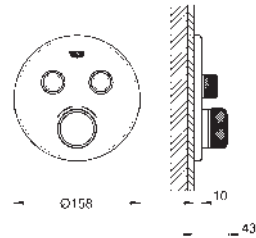

- 29 119 000 chrome
- 29 119 DC0 supersteel
- 29 119 GL0 cool sunrise
- 29 119 DA0 warm sunset
- 29 119 DL0 brushed warm sunset
- 29 119 A00 hard graphite
- 29 119 AL0 brushed hard graphite

Grohtherm SmartControl

Safety mixer for concealed installation with 2 valves
final installation for GROHE Rapido SmartBox (35 604)
GROHE FastFixation metal wall escutcheon, retroactively 6° adjustable
GROHE Long-Life finish
GROHE SmartControl push for ON-OFF, turn for volume adjustment
exchangeable symbols
GROHE TurboStat compact cartridge
GROHE ProGrip with knurl structure
GROHE SafeStop safety button at 38C
GROHE SafeStop Plus optional temperature limiter at 43°C or 46°C included
built-in non-return valves and dirt strainers
multiple outlets can be run simultaneously
flow performance: outlet B = 24 l/min, outlet C = 26 l/min, outlet B+C = 29 l/min

35 604 000
GROHE Rapido SmartBox universal rough-in box for concealed installation