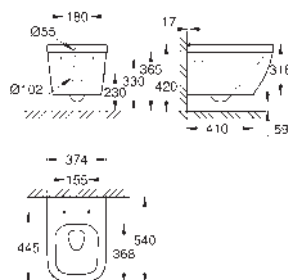

39 462 000

alpine white

Euro Ceramic
Bundle close coupled WC
consisting of:
Euro Ceramic WC (39 338 000)
horizontal outlet
flush volume 3/5 l
Euro Ceramic cistern (39 332 000)
bottom inlet
Euro Ceramic WC seat with lid
4 pieces per pallet