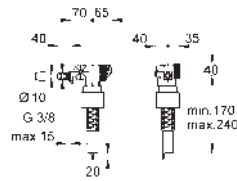

GROHE ACCESSORIES FOR FLUSHING CISTERNS

Ref. no.

Colour

37 095 000

chrome

Filling valve

3/8"

universal application