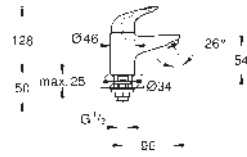

Ref. no.

Colour

20 616 001

chrome

Euroeco
Pillar tap 1/2" XS-Size
ceramic headpart
GROHE Long-Life finish
GROHE Water Saving - Less water, perfect flow
maximum flow rate (at 3 bar): 5 l/min