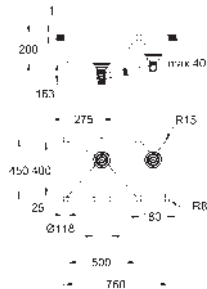

31 575 SD1

stainless steel

K700U

Stainless steel sink

model: K700U 80-S 76/45 1.5 lh

mounting type: undermount, top mount or flush mount

material: stainless steel AISI 304 (V2A)

material thickness: 1 mm

GROHE Long-Life finish

finish: satin finish

GROHE Whisper

min. cabinet size: 800 mm

dimensions: 760 x 450 mm

1 bowl: 500 x 400 x 200 mm

0.5 bowl: 180 x 400 x 140 mm

outer radius: R16 (undermount)/R3 (topmount), inner bowl radius: R15

GROHE FastFixation installation system

sink mountable left

cut-out (undermount): 712 x 402 mm (R16)

cut-out (top mount): 745 x 435 mm (R3)

cut-out (flush mount): 745 x 435 mm (R3) (top step outer size: -761 x 451 -R8 deep -3.5 mm)

drainer: Ø 3.5" basket strainer waste

accessories included: waste kit, basket strainer waste, mounting set

optional: push to open excenter (40 986 SD0)

amount of fasteners included (top mount): 10

amount of fasteners included (undermount): 10