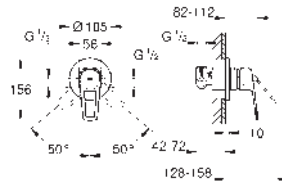

29 042 001

chrome

BauLoop

Single-lever shower mixer 1/2"

concealed installation

set for final installation

concealed body

GROHE Long-Life 46 mm ceramic cartridge

GROHE Long-Life finish

adjustable flow rate limiter

escutcheon- and shaft-sealing