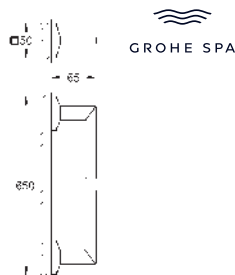

40 895 000

chrome

Allure Brilliant
Towel holder
 2 arms, not pivotable
 length 431 mm
 concealed fastening
GROHE Long-Life finish

40 896 000

chrome

Allure Brilliant
Towel holder
 650 mm (drilling length 600 mm)
 material: metal
 concealed fastening
GROHE Long-Life finish