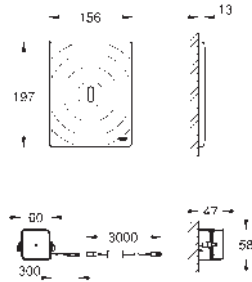

38 699 001

chrome

Tectron Surf

Infra-red electronic for WC flushing cistern

with infrared sensor for bi-directional communication for monitoring, configuration and service purpose

GROHE Long-Life finish

with transformer 100-230 V AC, 50-60 Hz, 6 V DC

for flushing cistern GD 2

servo motor

front plate 156 x 197 mm

7 pre-set programs:

auto flush, cleaning mode, pre-flush on/off

additional functions and precise settings by remote control 36 407

adjustable flush (3 - 9 l) by hand and remote

CE approved

for use with Rapid SLX please order shaft 66 791 000 (sold separately)