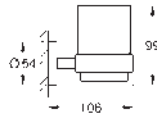

40 447 001
40 447 DC1

chrome
supersteel

Essentials

Crystal glass with holder

material: glass / metal
holder (40 369 001)
Glass cup (40 372 001)
concealed fastening

GROHE Long-Life finish

holding force: max. 5 kg
the specified holding capacity is valid for static (slowly applied) load and intended use only

102256 243 0

matte black

ditto, Professional exclusive