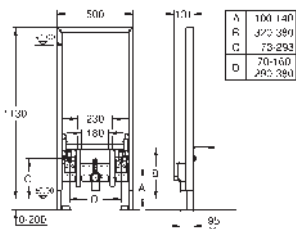

38 553 001

Rapid SL

Element for bidet, 1.13 m installation height

vertical support for ceramics with small bearing area (< 205 mm)

powder coated steel frame, self-supporting
for on-the-wall installations or studded walls

pre-assembled

height adjustable fitting connections

TÜV approved

bidet fixing bolts

HT-outlet bend Ø 50 mm

seal Ø 32 mm

2 fitting connections 1/2"

for on-the-wall installation 38 558 00M needs to be ordered separately