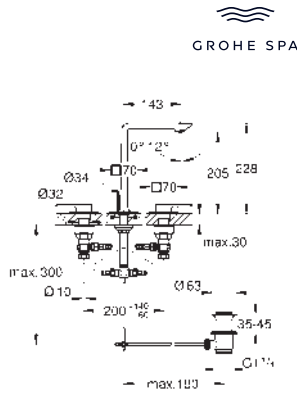

Ref. no.

Colour

1. GROHE SPA
2. 20 188 001
   - 20 188 DC1
   - 20 188 GL1
   - 20 188 GN1
   - 20 188 DA1
   - 20 188 DL1
   - 20 188 AL1

- chrome
- supersteel
- cool sunrise
- brushed cool sunrise
- warm sunset
- brushed warm sunset
- brushed hard graphite

Allure
3-hole basin mixer 1/2"
M-Size
with lever handles
deck mounted
ceramic headparts 1/2", 90°
GROHE Long-Life finish
GROHE Water Saving - Less water, perfect flow
maximum flow rate (at 3 bar): 5 l/min
GROHE AquaGuide adjustable slim air mousseur
projection 143 mm
flexible connection hoses between spout and side valves
pop-up waste set 1 1/4"

- 20 189 002
- 20 189 DC2
- 20 189 GL2
- 20 189 GN2
- 20 189 DA2
- 20 189 DL2
- 20 189 AL2

- chrome
- supersteel
- cool sunrise
- brushed cool sunrise
- warm sunset
- brushed warm sunset
- brushed hard graphite

Allure
3-hole basin mixer 1/2"
S-Size
wall mounted
with lever handles
without concealed body
final installation for 29 025
headparts 1/2" - 90°
GROHE Long-Life finish
GROHE Water Saving - Less water, perfect flow
maximum flow rate (at 3 bar): 5 l/min
Precision Control with haptic click feedback (optional)
GROHE AquaGuide adjustable slim air mousseur
centre distance 200 mm
projection 150 mm