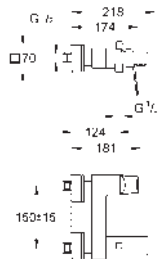

- 23 140 000 **chrome**
- 23 140 DC0 **supersteel**
- 23 140 AL0 **brushed hard graphite**

Eurocube
Single-lever bath mixer 1/2"
wall mounted
GROHE SilkMove 46 mm ceramic cartridge
GROHE Long-Life finish
adjustable flow rate limiter
automatic diverter: bath/shower
mousseur
integrated non-return valve in shower outlet
covered S-unions
protected against backflow