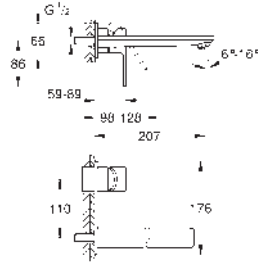

Ref. no.

Colour

- 23 444 001 **chrome**
- 23 444 DC1 **supersteel**
- 23 444 AL1 **brushed hard graphite**

Lineare
2-hole basin mixer
L-Size
wall mounted
final installation for 23 571 000 / 32 635 000
without concealed body
metal rosette
GROHE Long-Life finish
GROHE Water Saving - Less water, perfect flow
maximum flow rate (at 3 bar): 5 l/min
GROHE AquaGuide adjustable mousseur
centre distance 110 mm
projection 207 mm

23 571 000
Single-lever mixer 1/2", universal concealed body for 2-hole basin mixers