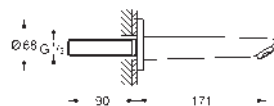

13 255 001

chrome

BauCosmopolitan

Bath spout

wall mounted

GROHE Long-Life finish

mousseur

projection 171 mm

male thread 1/2"