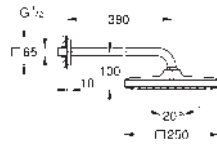

SHOWERS

GROHE HEAD SHOWER SETS

Ref. no.

Colour

26 682 000

chrome

Tempesta 250 Cube

Head shower set 380 mm, 1 spray