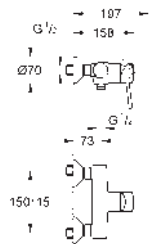

32 867 000

chrome

BauClassic
Single-lever shower mixer 1/2"
wall mounted
GROHE Long-Life 46 mm ceramic cartridge
GROHE Long-Life finish
adjustable flow rate limiter
shower bottom outlet 1/2"
S-unions