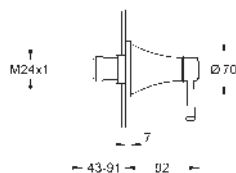

Grandera
Volume Control Trim
final installation for 29 032 000
GROHE Long-Life finish
installation depth infinitely adjustable
43 - 91 mm

29 032 000
Concealed valve, pre-assembled head part 1/2"