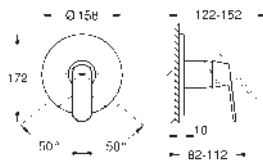

24 044 000 **chrome**
Eurocosmo
Single-lever shower mixer
final installation for
GROHE Rapido SmartBox (35 604)
GROHE SilkMove 46 mm ceramic cartridge
GROHE Long-Life finish
GROHE FastFixation escutcheon with covered shaft sealing and covered fixing
metal escutcheon, retroactively 6° adjustable
outlet B or C = 30 l/min

35 604 000
GROHE Rapido SmartBox universal rough-in box for concealed
installation