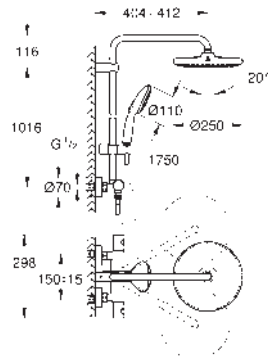

GROHE TEMPESTA SYSTEM 250

Ref. no.

Colour

26 670 001

chrome

Tempesta System 250

Shower system with Safety Mixer for wall mounting

consisting of:

horizontal swivable 390 mm shower arm

exposed Safety Mixer with Aquadimmer function

allows change between:

head shower Tempesta 250 (26 666)

spray pattern:

Rain

head shower with white rear cover

with ball joint

rotation angle $\pm 10^\circ$

hand shower Tempesta 110 (27 597)

2 spray patterns:

Rain, Jet

adjustable in height with gliding element

Rotaflex TwistStop shower hose 1750 mm 1/2" x 1/2" (28 410)

maximum flow rate (at 3 bar): 7.3 l/min

GROHE Water Saving - Less water, perfect flow

GROHE TurboStat compact cartridge

GROHE SafeStop safety button at 38C

GROHE SafeStop Plus optional temperature limiter at 43°C included

GROHE SmartSwitch - easily rotate the dial to enjoy your preferred spray option

GROHE DreamSpray perfect spray pattern

ShockProof silicone ring prevents damages

caused by shower falling

GROHE Long-Life finish

SpeedClean anti-lime system

Inner WaterGuide for a longer life

TwistStop to prevent hose from twisting

suitable for instantaneous heaters from 18 kW/h

minimum flow rate 7 l/min.

optional upgrade: **GROHE EasyReach** tray (26 362)

professional edition

26 670 2431

matte black

ditto, head shower with black rear cover