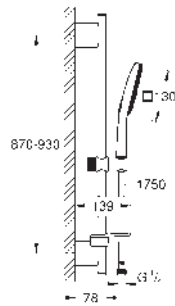

26 587 000

chrome

Rainshower SmartActive 130 Cube

Shower rail set 3 sprays

hand shower Rainshower SmartActive 130 Cube (26 582)

maximum flow rate (at 3 bar): 8.5 l/min

shower rail 900 mm

wall holders made of metal

Silverflex shower hose 1750 mm 1/2" x 1/2" (28 388)

GROHE EasyReach tray

GROHE Water Saving - Less water, perfect flow

GROHE DreamSpray perfect spray pattern

GROHE Long-Life finish

GROHE FastFixation Plus adjustable distance between

brackets for fixing to existing drilling holes

GROHE TileFix adjustable depth on upper and lower bracket

SpeedClean anti-lime system

Inner WaterGuide for a longer life

TwistStop to prevent hose from twisting