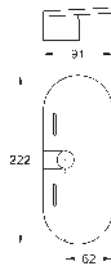

GROHE SHOWER ACCESSORIES

Ref. no.

Colour

27 596 000

GROHE EasyReach tray
acrylic
for Tempesta and Euphoria
shower rails Ø 22 mm