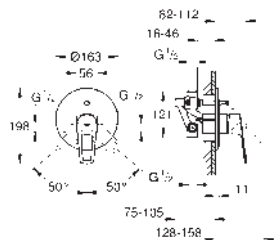

29 081 001

chrome

BauLoop

Single-lever bath mixer 1/2"

concealed installation

set for final installation

concealed body

GROHE Long-Life 46 mm ceramic cartridge

GROHE Long-Life finish

adjustable flow rate limiter

automatic diverter: bath/shower

escutcheon- and shaft-sealing