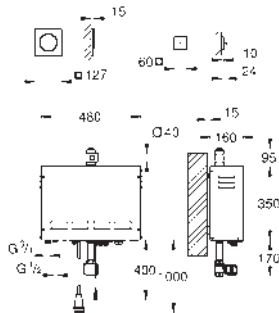

26 828 000

F-digital Deluxe

Steam generator 9.9 kW with steam outlet and temperature sensor

consisting of:

steam generator 3.3 to 9.9 kW

480 x 350 x 160 mm

suitable for steam rooms up to 16 m³

supply voltage 400 V 3L+N+PE AC, 50 Hz

power 9.9 kW

water inlet 3/4"

operating pressure 1 - 10 bar (via pressure reducer)

automatic emptying

water outlet 1/2"

steam outlet 1/2"

type of protection IP 23

CE approved

with connection plug

steam outlet module with indentation for fragranced oil

127 x 127 mm

connection thread 1/2"

temperature sensor module

60 x 60 x 12 mm

SpeedClean anti-lime system

GROHE Long-Life finish

requires rough-in set (29 414 000), F-digital Deluxe base unit box (26 864 000 or 36 476 000), Bluetooth unit (36 475 000) and various cable connections – all to be ordered separately due to installation situation