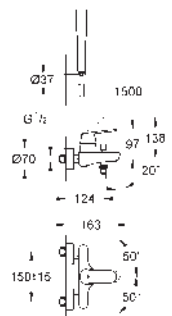

32 832 000 **chrome**
Eurocosmo
Single-lever bath mixer 1/2"
wall mounted
GROHE SilkMove 46 mm ceramic cartridge
GROHE Long-Life finish
adjustable flow rate limiter
automatic diverter: bath/shower
mousseur
integrated non-return valve in shower outlet
S-unions
protected against backflow
with shower set
Euphoria Cosmopolitan hand shower (27 367)
wall shower holder (27 056)
shower hose Relexaflex 1500 mm 1/2" x 1/2" (28 151)