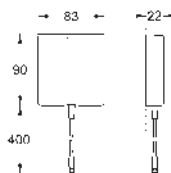

36 338 000

Switch-mode power supply

for one eye infra-red wash basin mixer
switch-mode power supply with operating voltage
100-230 V AC, 50 - 60 Hz
for concealed socket with cover and strain relief