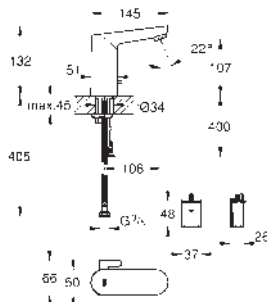

GROHE EUROSMART COSMOPOLITAN E

Ref. no.

Colour

36 327 002

chrome

Eurosmart Cosmopolitan E

Infra-red electronic basin mixer 1/2" with mixing device and adjustable temperature limiter

with infrared sensor for bi-directional communication for monitoring, configuration and service purpose
6V lithium battery, type CR-P2

battery lifetime: approx. 7 years (150 actuations a day)

GROHE Long-Life finish

GROHE Water Saving - Less water, perfect flow

maximum flow rate (at 3 bar): 5 l/min

flexible connection hoses

non-return valve, dirt strainers, integrated solenoid valve

external battery

rapid installation system

multistage battery status display

7 pre-set programs:

auto flush, thermal disinfection, cleaning mode

additional functions and precise settings by remote control 36 407

CE approved, type of protection faucet IP 59

replaces 36 327 001