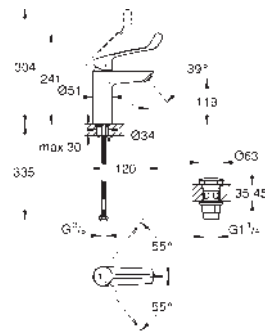

23 982 003

chrome

Eurosmart

Single-lever basin mixer 1/2"

S-Size

long metal lever
lever length 156 mm
GROHE SilkMove 35 mm ceramic cartridge
maximum flow rate (at 3 bar): 8 l/min
laminar flow straightener
adjustable flow rate limiter
with temperature limiter
GROHE FastFixation installation system
smooth body with push-open pop-up waste set 1 1/4"
flexible connection hoses