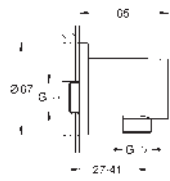

GROHE SHOWER ACCESSORIES

Ref. no.

Colour

28 671 001

chrome

Tempesta
Wall union
shower outler elbow 1/2"
male thread
GROHE Long-Life finish
professional edition