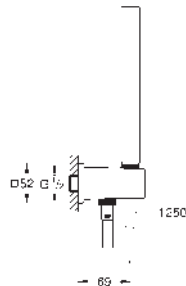

26 405 000

chrome

**Euphoria Cube Stick
Wall holder set 1 spray**

hand shower (27 699 000)
maximum flow rate (at 3 bar): 8.2 l/min
shower outlet elbow 1/2" with wall shower holder (26 370)
protected against backflow
Silverflex shower hose 1.250 mm (28 362)
GROHE Water Saving - Less water, perfect flow
GROHE Long-Life finish
GROHE DreamSpray perfect spray pattern
SpeedClean anti-lime system
Inner WaterGuide for a longer life
TwistStop to prevent hose from twisting