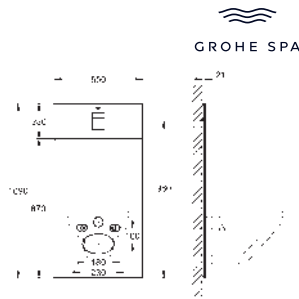

39 980 LS0

moon white

GROHE glass module

for Rapid SL and Uniset

with flushing cistern GD 2

for connecting shower toilet Sensia Arena or common wall-hung WCs for tiled/plastered walls

two-piece glass cover made of tempered safety glass (8 mm)

upper part removable for maintenance

flush plate Skate Cosmopolitan, chrome

HPL mounting plate with hole pattern for all connections

mounting plate with concealed water connection for Sensia Arena

set for noise protection

including accessory for mounting glass plate and WC ceramic