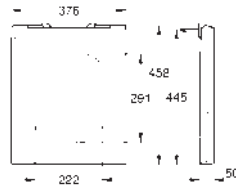

39 488 000

alpine white

Cube Ceramic
WC seat soft close
with lid

quick release function
detachable

material: Duroplast
including fixation set
stainless steel hinges
easy fixation from above

weight bearing capacity 150 kg
compatible with all Cube Ceramic bowls