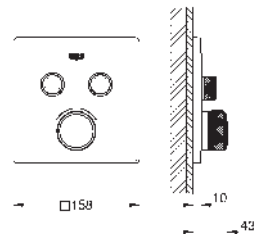

Grotherm SmartControl

Safety mixer for concealed installation with 2 valves
final installation for GROHE Rapido SmartBox (35 604)
GROHE FastFixation metal wall escutcheon, retroactively 6° adjustable
GROHE Long-Life finish
GROHE SmartControl push for ON-OFF, turn for volume adjustment
exchangeable symbols
GROHE TurboStat compact cartridge
GROHE ProGrip with knurl structure
GROHE SafeStop safety button at 38C
GROHE SafeStop Plus optional temperature limiter at 43°C or 46°C included
built-in non-return valves and dirt strainers
multiple outlets can be run simultaneously
flow performance: outlet B = 24 l/min, outlet C = 26 l/min, outlet B+C = 29 l/min

102166 KF0 0 phantom black
ditto, Professional exclusive

35 604 000
GROHE Rapido SmartBox universal rough-in box for concealed installation

29 125 000	chrome

Grotherm SmartControl

Safety mixer for concealed installation with 2 valves and integrated shower holder
final installation for GROHE Rapido SmartBox (35 604)
GROHE FastFixation metal wall escutcheon, retroactively 6° adjustable
GROHE Long-Life finish
GROHE SmartControl push for ON-OFF, turn for volume adjustment
exchangeable symbols
GROHE TurboStat compact cartridge
GROHE ProGrip with knurl structure
GROHE SafeStop safety button at 38C
GROHE SafeStop Plus optional temperature limiter at 43°C or 46°C included
built-in non-return valves and dirt strainers
multiple outlets can be run simultaneously
integrated shower union with shower outlet 1/2"
flow performance: outlet B = 24 l/min, hand shower = 12 l/min, outlet B + hand shower = 27 l/min