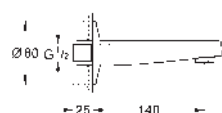

13 252 000

chrome

BauContemporary
Bath spout
wall mounted
mousseur
projection 140 mm
female thread 1/2"