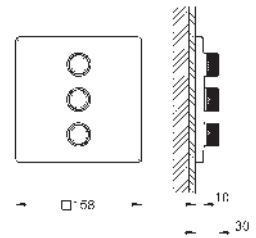

29 127 000

chrome

29 127 DC0

supersteel

29 127 GN0

brushed cool sunrise

29 127 DL0

brushed warm sunset

29 127 A00

hard graphite

29 127 AL0

brushed hard graphite

Grohtherm SmartControl

Triple volume control trim

final installation for GROHE Rapido SmartBox 35 600/35 604/35 601

GROHE FastFixation metal wall escutcheon, retroactively 6° adjustable

GROHE Long-Life finish

GROHE SmartControl push for ON-OFF, turn for volume adjustment
exchangeable symbols

GROHE ProGrip with knurl structure

multiple outlets can be run simultaneously

flow performance: outlet D = 28 l/min, outlet E = 28 l/min, outlet A = 28 l/min,

outlet D+E+A = 65 l/min

35 604 000

GROHE Rapido SmartBox universal rough-in box for concealed installation