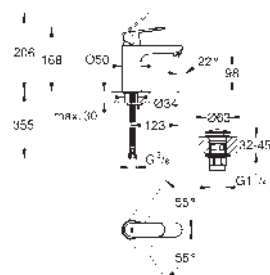

23 325 GLC

cool sunrise

23 325 ALC

brushed hard graphite

Eurocosmo
Single-lever basin mixer 1/2"
M-Size
GROHE SilkMove 35 mm ceramic cartridge
adjustable flow rate limiter
GROHE Long-Life finish
GROHE Water Saving mousseur 5.7 l/min
GROHE FastFixation installation system
pop-up waste set 1 1/4"
flexible connection hoses