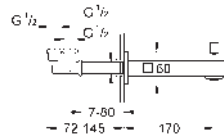

Ref. no.

Colour

13 304 000

chrome

**Eurocube
Bath spout**
wall mounted
GROHE Long-Life finish
mousseur
automatic diverter: bath/shower
with concealed connection piece
male thread 1/2"
projection 170 mm