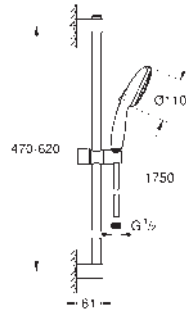

GROHE TEMPESTA

Ref. no.

Colour

27 598 30E

chrome

Tempesta 110

Shower rail set 2 sprays (Rain, Jet)

hand shower Tempesta 110 (27 597)

shower rail, 600 mm (27 523)

Relaxaflex hose 1750 mm 1/2"x1/2" (28 154)

GROHE Water Saving Plus - extra efficient water usage, perfect flow

GROHE SmartSwitch - easily rotate the dial to enjoy your preferred spray option

GROHE DreamSpray perfect spray pattern

GROHE Long-Life finish

GROHE FastFixation (adjustable upper bracket for existing drill holes)

adjustable glider (turn and glide shower holder)

SpeedClean anti-lime system

Inner WaterGuide - inner insulation for surface and scalding protection

ShockProof silicone ring prevents damages

caused by shower falling

maximum flow rate (at 3 bar): 5.6 l/min

suitable for instantaneous heater

professional edition

26 915 003

chrome

26 915 2433

matte black

ditto, maximum flow rate (at 3 bar): 6.1 l/min

26 162 003

chrome

26 162 2433

matte black

ditto, maximum flow rate (at 3 bar): 7.4 l/min