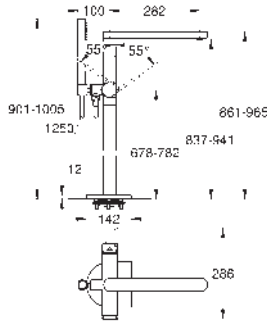

GROHE PLUS

Ref. no.

Colour

- 23 846 003 chrome
- 23 846 DC3 supersteel
- 23 846 AL3 brushed hard graphite

GROHE Plus
Single-lever bath mixer 1/2", floor mounted

final installation for 45 984
GROHE SilkMove 35 mm ceramic cartridge
with temperature limiter
GROHE Long-Life finish
automatic diverter: bath/shower
spout with laminar mousseur
projection 282 mm
integrated non-return valve in shower outlet
with shower holder
hand shower Euphoria Cube 6.6 l/min
Silverflex shower hose 1.250 mm (28 362)
protected against backflow

- 45 984 001 chrome
- **Rough-in set 1/2" for floor-mounted mixers/spouts**

- 29 086 000
- **Rough-in set 1/2" for floor-mounted mixers/spouts**

- 13 404 003 chrome
- 13 404 DC3 supersteel
- 13 404 AL3 brushed hard graphite

GROHE Plus
Bath spout
wall mounted
GROHE Long-Life finish
laminar mousseur
male thread 1/2"
projection 168 mm