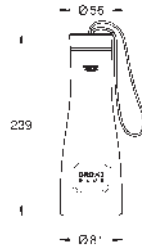

GROHE BLUE ACCESSORIES

Ref. no.

Colour

40 848 SD0
40 848 GN0
40 848 DL0
40 848 AL0

stainless steel
brushed cool sunrise
brushed warm sunset
brushed hard graphite

**GROHE Blue
Thermo drinking bottle**

stainless steel bottle with GROHE Blue decor
double-walled
lid with strap
volume 450 ml