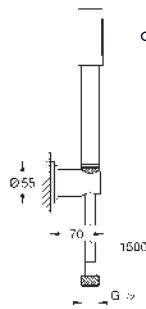

26 892 000

chrome

Rainshower Aqua Stick
Wall holder set 1 spray

material: metal
hand shower Rainshower Aqua Stick (26 889 000)
wall shower holder (26 894 000)
shower hose (28 151 002)
GROHE DreamSpray perfect spray pattern
GROHE Long-Life finish
SpeedClean anti-lime system
Inner WaterGuide for a longer life