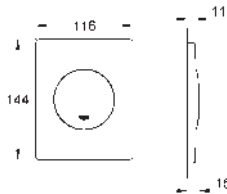

38 804 000
38 804 SH0
38 804 P00

chrome
alpine white
matt chrome

**Nova Cosmopolitan
Actuation plate**
manual activation for urinal
**set for final installation
for Rapido U or Rapido UMB**
116 x 144 mm
mechanical functional cartridge
flow pressure min 0.5 bar
operating pressure max 6 bar
1.0 - 6.0 adjustable
GROHE Long-Life finish