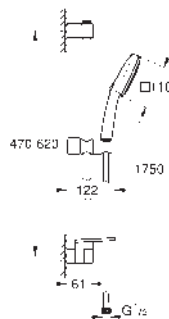

27 576 003

chrome

Tempesta Cube 110

Shower rail set 3 sprays (Rain, Jet, Massage)

hand shower Tempesta Cube 110 (27 574)

shower rail, 600 mm (27 523)

Relaxaflex hose 1750 mm 1/2"x1/2" (28 154)

GROHE EasyReach tray (26 770)

GROHE Water Saving - Less water, perfect flow

GROHE SmartSwitch - easily rotate the dial to enjoy your preferred spray option

GROHE DreamSpray perfect spray pattern

GROHE Long-Life finish

GROHE FastFixation (adjustable upper bracket for existing drill holes)

adjustable glider (turn and glide shower holder)

SpeedClean anti-lime system

Inner WaterGuide - inner insulation for surface and scalding protection

ShockProof silicone ring prevents damages

caused by shower falling

maximum flow rate (at 3 bar): 7.4 l/min

suitable for instantaneous heater

professional edition