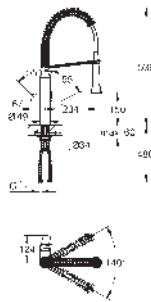

31 379 000
31 379 DC0

chrome
supersteel

K7
Single-lever sink mixer 1/2"
GROHE Long-Life finish
GROHE SilkMove 35 mm ceramic cartridge
professional spray
diverter: mousseur/spray jet
automatic return to mousseur
metal spray
adjustable flow rate limiter
swivel spout
swivel area 140°
protected against backflow
flexible connection hoses
rapid installation system
maximum flow rate (at 3 bar): 14.5 l/min