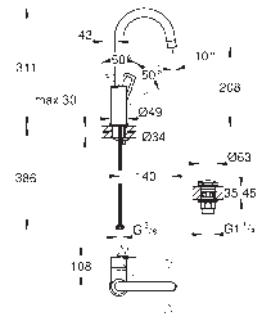

GROHE Long-Life 28 mm ceramic cartridge
with temperature limiter
GROHE Long-Life finish
GROHE Water Saving - Less water, perfect flow
maximum flow rate (at 3 bar): 5 l/min
rapid installation system
swivel tubular spout
plastic pop-up waste set 1 1/4"
flexible connection hoses