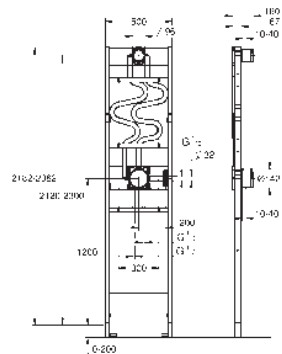

103994 999 0

Rapido Shower Frame

Element for duo concealed shower installation

for shower installations with one hand shower and a duo spray head shower
pre-mounted rough-in set GROHE Rapido SmartBox (35 604)
pre-mounted rough-in set 9.5 l/min for head shower (26 484)
pre-mounted wall outlet for hand shower
pre-mounted and insulated mixed water pipes
for on-the-wall installations or dry-cladding
powder coated steel frame, self-supporting
completely pre-assembled
depth adjustable
2 inlets below, 1/2"
min. installation depth (from rough wall to end finish) 77-107 mm
min. installation depth (from rough wall to frame front) 67 mm
head shower outlet height adjustable by 180 mm
sealing fleeces
leak test done ex factory
suitable for concealed 3-function trim sets
suitable for GROHE shower outlet elbows with male connection threads, 1/2"
suitable for Rainshower SmartActive 310 2-spray head shower with 430 mm shower arm
for on-the-wall installation please order wall brackets 103 999 9990 (sold separately)