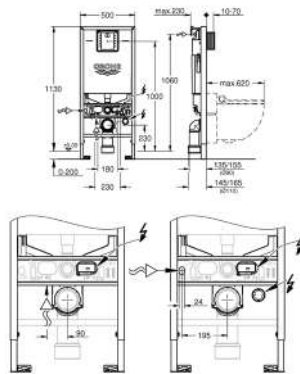

GROHE SENSIA ARENA

Ref. no.

Colour

39 598 000

Rapid SLX

3-in-1 set for WC, 1.13 m installation height

flushing cistern GDX, 6 l
Rapid SLX element for WC (39 596 000) with integrated power socket
wall brackets (38 558 00M)
noise protection (37 131 000)
including flow manager
for flush plates 156x197 mm revision shaft 66 791 needs to be ordered