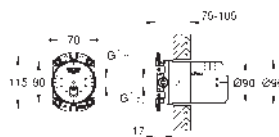

26 484 000
Rainshower
Universal rough-in box, 1/2"
2 inlets, 1/2"
installation depth 75-105 mm
connection unit in DR brass
stable build-in box and protective cover
leakproof housing
GROHE Water Saving 9.5 l/min flow limiter per each water way

- 26 483 000 ditto, with non-restricted flow