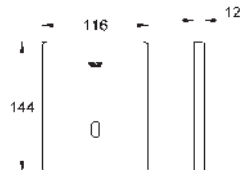

37 324 001

chrome

37 324 SD1

stainless steel

Tectron Skate

Infra-red electronic for Urinal

with infrared sensor for bi-directional communication for monitoring, configuration and service purpose

6V lithium battery, type CR-P2

battery lifetime: approx. 7 years (150 actuations a day)

GROHE Long-Life finish

cartridge with solenoid valve and dirt strainer

front plate 116 x 144 mm

flow pressure min 0.5 bar, operating pressure max 10 bar

multistage battery status display

7 pre-set programs:

auto flush, cleaning mode, pre-flush on/off

additional functions and precise settings by remote control 36 407

adjustable flow time by hand or remote

set for final installation

for Rapido U or Rapido UMB

CE approved