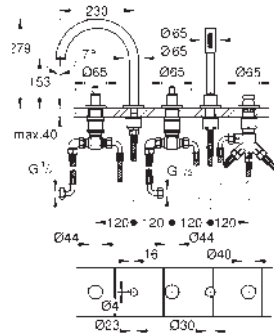

GROHE SPA

- 29 407 000 chrome
- 29 407 GL0 cool sunrise
- 29 407 GN0 brushed cool sunrise
- 29 407 DL0 brushed warm sunset
- 29 407 DA0 warm sunset
- 29 407 AL0 brushed hard graphite

Atrio
5-hole bath/shower combination
ceramic headparts 1/2", 90°
GROHE Long-Life finish
pre-assembled spout fixing
with lever handles
bath spout with mousseur and diverter bath/shower
hand shower Rainshower Aqua Stick 6.6 l/min
shower hose 2000 mm
flexible connection hoses
connection for shower hose
protected against backflow
can be used with 29 037
Sets of caps with „H“ and „C“ marking and without marking

- 29 037 002
- **Baseframe for installation under tiled surround**