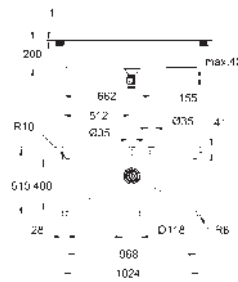

31 586 SD1

stainless steel

K800

Stainless steel sink

model: K800 120-S 102.4/51 1.0

mounting type: top mount or flush mount

material: stainless steel AISI 304 (V2A)

material thickness: 1 mm

GROHE Long-Life finish

finish: satin finish

GROHE Whisper

min. cabinet size: 1200 mm

dimensions: 1024 x 510 mm

1 bowl: 968 x 400 x 200 mm

outer radius: R3, inner bowl radius: R10

GROHE FastFixation installation system

cut-out (top mount): 1009 x 495 mm (R3)

cut-out (flush mount): 1009 x 495 mm (R3) (top step outer size: -1025 x 511 -R8 deep -3.5 mm)

waste: Ø 3.5" waste strainer with automatic waste fitting

accessories included: automatic waste fitting with rotary handle, waste kit, basket

strainer waste, mounting set

optional: push to open excenter (40 986 SD0)

amount of fasteners included (top mount): 12