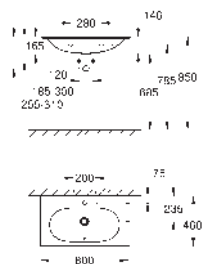

39 567 00H

alpine white

**Essence
Vanity basin 80**

wall hung
1 hole punched, 2 holes pre-punched
with overflow on opposite site to faucet
800 x 460 mm
sanitary ware
GROHE PureGuard anti-scale coating and anti-bacterial glazing
wash basin underside: grinded