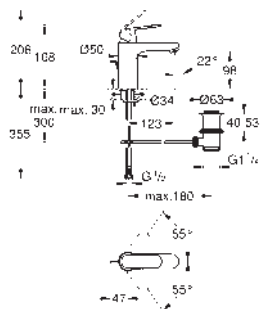

23 325 GLC

cool sunrise

23 325 ALC

brushed hard graphite

Eurocosmo
Single-lever basin mixer 1/2"
M-Size
GROHE SilkMove 35 mm ceramic cartridge
adjustable flow rate limiter
GROHE Long-Life finish
GROHE Water Saving mousseur 5.7 l/min
GROHE FastFixation installation system
pop-up waste set 1 1/4"
flexible connection hoses