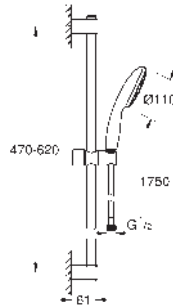

27 924 003

chrome

Tempesta 110

Shower rail set 1 spray (Rain)

hand shower Tempesta 110 (27 923)

shower rail, 600 mm (27 523)

Relaxaflex hose 1750 mm 1/2"x1/2" (28 154)

GROHE Water Saving - Less water, perfect flow

GROHE DreamSpray perfect spray pattern

GROHE Long-Life finish

GROHE FastFixation (adjustable upper bracket for existing drill holes)

adjustable glider (turn and glide shower holder)

SpeedClean anti-lime system

Inner WaterGuide - inner insulation for surface and scalding protection

ShockProof silicone ring prevents damages

caused by shower falling

maximum flow rate (at 3 bar): 7.6 l/min

suitable for instantaneous heater

professional edition