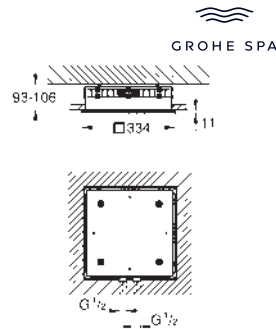

26 733 000

chrome

Rainshower Aqua Duo
Ceiling shower 2 sprays including rough-in

spray patterns:
GROHE PureRain, ActiveRain
including concealed body, mounting material and sealing material for further combinations
334 x 334 mm
spray plate chrome
connection threads 1/2"
GROHE DreamSpray perfect spray pattern
GROHE Long-Life finish
SpeedClean anti-lime system
maximum flow rate (at 3 bar): 20 + 16 l/min (with non-restricted flow)