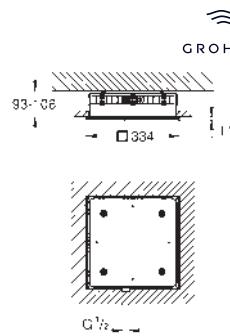

26 731 000

chrome

Rainshower Aqua Mono
Ceiling shower 1 spray including rough-in

spray pattern:
GROHE PureRain
including concealed body, mounting material and sealing material for further combinations
334 x 334 mm
spray plate chrome
connection thread 1/2"
GROHE DreamSpray perfect spray pattern
GROHE Long-Life finish
SpeedClean anti-lime system
maximum flow rate (at 3 bar): 21 l/min (with non-restricted flow)