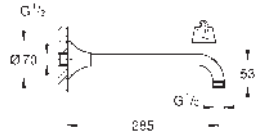

Rainshower Grandera
Shower arm 285 mm
projection 282 mm
material: metal
connection thread 1/2"
GROHE Long-Life finish