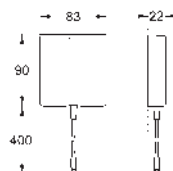

36 338 000

Switch-mode power supply

for one eye infra-red wash basin mixer

switch-mode power supply with operating voltage

100-230 V AC, 50 - 60 Hz

for concealed socket with cover and strain relief