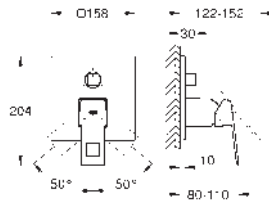

Ref. no.

Colour

- 24 094 000 **chrome**
- 24 094 DC0 **supersteel**
- 24 094 AL0 **brushed hard graphite**

Eurocube
Single-lever mixer with 3-way diverter
final installation for
GROHE Rapido SmartBox (35 604)
GROHE SilkMove 46 mm ceramic cartridge
GROHE FastFixation escutcheon with covered shaft sealing and covered fixing
metal escutcheon, retroactively 6° adjustable
3-way diverter
outlet A = 27 l/min, outlet B = 27 l/min, outlet C = 27 l/min

- 35 604 000 **GROHE Rapido SmartBox universal rough-in box for concealed installation**