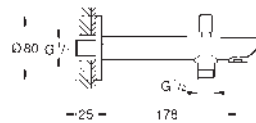

13 390 000

chrome

BauContemporary
Bath spout with diverter
wall mounted
GROHE Long-Life finish
mousseur
non-return valve
automatic diverter: bath/shower
projection 170 mm
male thread 1/2"