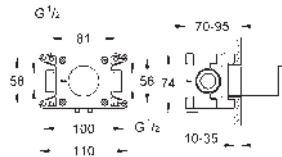

Grotherm F

Rough-in box for wall shower union 26 878 000

built-in box with removable protection cover
waterproof membrane base for wall sealing
flushing plug

for masonry and drywall installation
fixing points for front and back wall
body of DR brass

1/2" connections
installation depth 70 - 95 mm