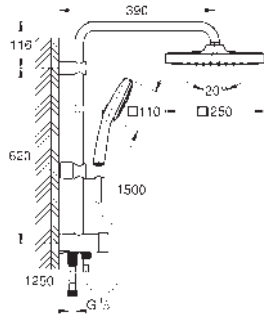

GROHE TEMPESTA SYSTEM 250

Ref. no.

Colour

26 976 001

chrome

Tempesta System 250 Cube

Shower system with diverter for wall mounting

consisting of:

horizontal 390 mm shower arm, adjustable before installation

change by diverter between hand shower,

head shower or head shower Eco setting

head shower Tempesta 250 Cube (26 685)

2 spray patterns (via diverter):

Rain, SmartRain

head shower with white rear cover

with ball joint

rotation angle $\pm 10^\circ$

hand shower Tempesta Cube 110 (26 902)

2 spray patterns:

Rain, Jet

adjustable in height with gliding element

distance between diverter and upper bracket: 920 mm

shower hose Relexaflex 1500 mm (28 151)

shower hose Relexaflex 1250 mm (28 150)

flexible installation: connection to faucet / wall union for

water supply with 1/2" thread of the 500 mm shower hose

maximum flow rate (at 3 bar): 7.5 l/min

GROHE Water Saving - Less water, perfect flow

GROHE SmartSwitch - easily rotate the dial to enjoy your preferred spray option

GROHE DreamSpray perfect spray pattern

GROHE Long-Life finish

ShockProof silicone ring prevents damages

caused by shower falling

SpeedClean anti-lime system

Inner WaterGuide for a longer life

suitable for instantaneous heaters from 18 kW/h

minimum flow rate 7 l/min.

minimum pressure 1.0 bar

professional edition

26 976 2431

matte black

ditto, head shower with black rear cover