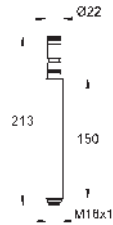

27 921 000

chrome

Retrofit 6" height extension
GROHE Long-Life finish