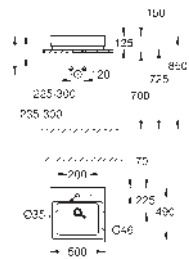

39 478 00H

alpine white

Cube Ceramic
Counter top basin 50
flat back side glazed
1 hole punched, 2 holes pre-punched
with overflow
500 x 490 mm
including fixation set
sanitary ware
GROHE PureGuard anti-scale coating and anti-bacterial glazing