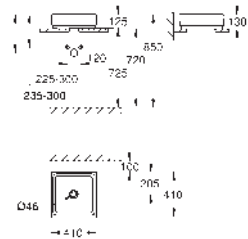

39 482 00H

alpine white

Cube Ceramic
Vessel basin 40
without overflow
410 x 410 mm
including fixation set
sanitary ware
GROHE PureGuard anti-scale coating and anti-bacterial glazing