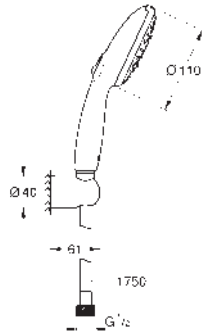

Tempesta 110

Wall holder set 3 sprays (Rain, Jet, Massage)

consisting of:

hand shower Tempesta 110 (28 419)

wall shower holder Tempesta, non-adjustable (28 605)

Relexaflex hose 1750 mm 1/2" x 1/2" (28 154)

GROHE Water Saving - Less water, perfect flow

GROHE SmartSwitch - easily rotate the dial to enjoy your preferred spray option

GROHE DreamSpray perfect spray pattern

GROHE Long-Life finish

SpeedClean anti-lime system

Inner WaterGuide - inner insulation for surface and scalding protection

ShockProof silicone ring prevents damages

caused by shower falling

maximum flow rate (at 3 bar): 7.4 l/min

minimum pressure 1.0 bar

suitable for instantaneous heater

professional edition

27 803 30E

chrome