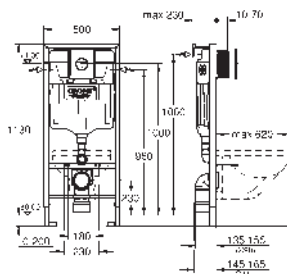

38 860 000

chrome

Rapid SL

3-in-1 set for WC, 1.13 m installation height

with flushing cistern GD 2

Rapid SL element for WC (38 528 001)

Nova Cosmopolitan flush plate, chrome (38 765 000)

wall brackets (38 558 00M)