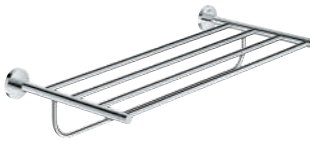

40 800 001 chrome
40 800 DC1 supersteel
40 800 GL1 cool sunrise
40 800 GN1 brushed cool sunrise
40 800 DA1 warm sunset
40 800 DL1 brushed warm sunset
40 800 A01 hard graphite
40 800 AL1 brushed hard graphite

Essentials
Multi bath towel rack
material: metal
604 mm (functional length 550 mm)
concealed fastening
GROHE Long-Life finish