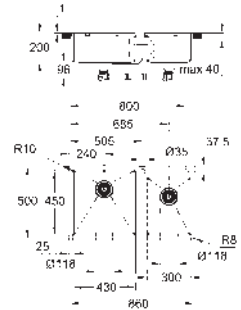

31 855 SD0

stainless steel

K700

Stainless steel sink

model: K700 90-S 86/50 2.0 lh

mounting type: top mount or flush mount

material: stainless steel AISI 304 (V2A)

material thickness: 1 mm

GROHE Long-Life finish

finish: satin finish

GROHE Whisper

min. cabinet size: 900 mm

dimensions: 860 x 500 mm

1 bowl: 430 x 450 x 200 mm

2 bowl: 300 x 401 x 200 mm

GROHE FastFixation installation system

cut-out (top mount): 845 x 485 mm (R3)

cut-out (flush mount): 845 x 485 mm (R3) (top step outer size: -861 x 501 -R8 deep -3.5 mm)

drainer: Ø 3.5" basket strainer waste

accessories included: waste kit, basket strainer waste, mounting set

amount of fasteners included (top mount): 12