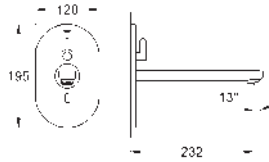

36 376 000

chrome

Eurosmart Cosmopolitan E
Infra-red electronic basin mixer with mixing device and adjustable temperature limiter
with infrared sensor for bi-directional communication
for monitoring, configuration and service purpose
with transformer 100-230 V AC, 50-60 Hz, 6 V DC
GROHE Long-Life finish
maximum flow rate (at 3 bar): 8 l/min
laminar flow straightener
chrome escutcheon, chrome spout, projection 232 mm
7 pre-set programs:
auto flush, thermal disinfection, cleaning mode
additional functions and precise settings by remote control 36 407
set for final installation for concealed fitting box 36 339 001
CE approved

36 315 000

chrome

ditto, projection 172 mm

36 339 001

Rough-in box with mixing device for infra red trim sets