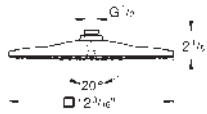

26 570 000

chrome

Rainshower Mono 310 Cube
Head shower 1 spray

spray pattern:
GROHE PureRain
maximum flow rate (at 3 bar): 6 l/min
spray plate chrome
ball joint with turning angle $\pm 10^\circ$
connection thread 1/2"
GROHE Water Saving - Less water, perfect flow
GROHE DreamSpray perfect spray pattern
GROHE Long-Life finish
SpeedClean anti-lime system
Inner WaterGuide for a longer life
suitable for instantaneous heater

26 568 000

chrome

ditto, with GROHE Water Saving 7.5 l/min flow limiter