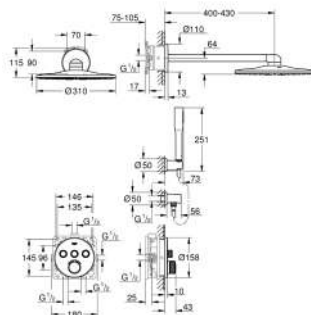

34 709 000

chrome

SmartControl

Perfect shower set

concealed mixer with 3 valves
SmartControl mixer (29 146)
GROHE Rapido SmartBox (35 604)
Rainshower SmartActive 310 head shower set (26 475), rough-in (26 483)
Euphoria Cosmopolitan Stick hand shower 1 spray (27 367)
Rainshower wall holder (27 074)
Rainshower wall union 1/2" (27 057)
Silverflex shower hose 1500 mm 1/2" x 1/2" (28 364)