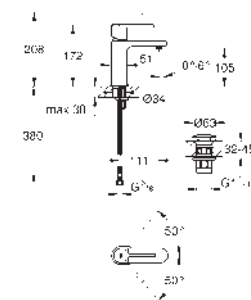

33 163 003

chrome

GROHE Plus
Single-lever basin mixer 1/2"
S-Size
GROHE SilkMove 28 mm ceramic cartridge
with temperature limiter
GROHE Long-Life finish
GROHE Water Saving - Less water, perfect flow
maximum flow rate (at 3 bar): 5 l/min
GROHE AquaGuide adjustable mousseur
GROHE FastFixation Plus installation system
smooth body with push-open pop-up waste set 1 1/4"
flexible connection hoses