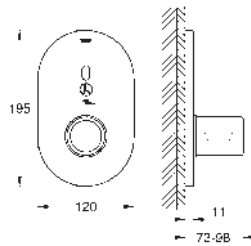

36 456 000

chrome

Eurosmart Cosmopolitan E Special

Infra-red electronic for concealed shower thermostat

with infrared sensor for bi-directional communication

for monitoring, configuration and service purpose

for concealed installation box 36 458 000 and 36 459 000

ergonomic metal handle

GROHE Long-Life finish

GROHE SafetyPlus fixed temperature stop

temperature scale handle with internal safety stop between 35C and 43C

full unmixed hot or cold water in extreme handle position for legionella sampling

7 pre-set programs:

auto flush, thermal disinfection, cleaning mode

additional functions and precise settings by remote control 36 407

CE approved

36 458 000

Rough-in box with integrated thermostatic mixer for shower trim sets, battery supply

36 459 000

Rough-in box with integrated thermostatic mixer for shower trim sets, mains supply