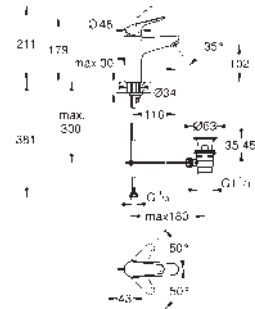

24 265 001

chrome

Euroeco

Single-lever basin mixer 1/2"

M-Size

GROHE Long-Life 28 mm ceramic cartridge
with temperature limiter

GROHE Long-Life finish

Lead and Nickel Free Inner Water Ways

GROHE Water Saving - Less water, perfect flow
maximum flow rate (at 3 bar): 5 l/min

rapid installation system

plastic pop-up waste set 1 1/4"

flexible connection hoses