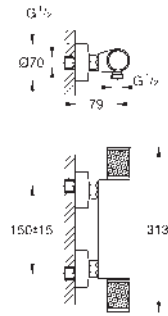

consisting of:

Grohtherm 1000 thermostatic shower mixer 1/2" (34 817) without unions
Tempesta Cube shower rail set, 600 mm (26 748)
professional edition

GROHE GROHTHERM 1000 PERFORMANCE

Ref. no.

Colour

34 827 000
34 827 KF0