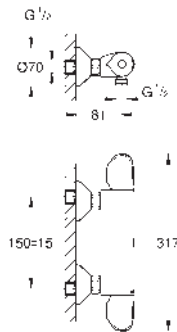

GROHE GROHTHERM 1000

Ref. no.

Colour

34 814 003

chrome

**Grohtherm 1000
Shower Safety mixer**
wall mounted
GROHE CoolTouch safety housing
GROHE Long-Life finish
GROHE MetalGrip ergonomically shaped metal handles
GROHE SafeStop safety button at 38°C
GROHE SafeStop Plus optional temperature limiter at 43°C included
GROHE TurboStat compact cartridge
integrated stop valve
volume handle with **GROHE EcoButton**
ceramic headpart 1/2", 180°
shower bottom outlet 1/2"
built-in non-return valves
dirt strainers
protected against backflow
S-unions
metal rosette
GROHE Water Saving - Less water, perfect flow

34 816 003

chrome