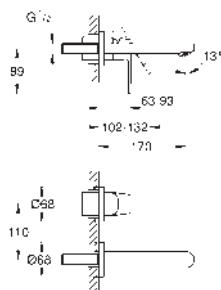

19 381 000

chrome

Eurocosmo
2-hole basin mixer
S-Size
wall mounted
final installation for 23 571 000 / 32 635 000
without concealed body
metal rosette
GROHE Long-Life finish
GROHE AquaGuide adjustable mousseur
centre distance 110 mm
projection 170 mm

23 571 000
Single-lever mixer 1/2", universal concealed body for 2-hole basin mixers