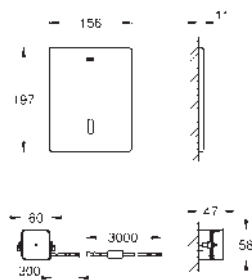

38 393 SD1

stainless steel

Tectron Skate

Infra-red electronic for WC flush valve

with transformer 100-230 V AC, 50-60 Hz, 6 V DC

concealed installation

front plate 156 x 197 mm

solenoid valve

7 pre-set programs:

auto flush, cleaning mode, pre-flush on/off, additional functions and precise

settings by remote control 36 407

CE approved

for use with concealed WC flush valve 37 048 000 and 38 519 001