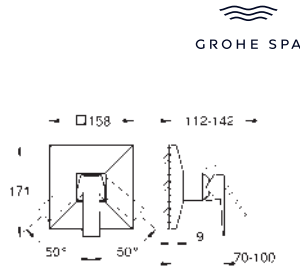

24 277 000 **chrome**
24 277 DC0 **supersteel**
24 277 ALO **brushed hard graphite**

Allure Brilliant
Single-lever shower mixer
final installation for GROHE Rapido SmartBox (35 604)
GROHE SilkMove 46 mm ceramic cartridge
GROHE Long-Life finish
GROHE FastFixation escutcheon with covered shaft sealing and covered fixing
metal escutcheon, retroactively 6° adjustable
metal lever
outlet B or C = 30 l/min

35 604 000
GROHE Rapido SmartBox universal rough-in box for concealed installation