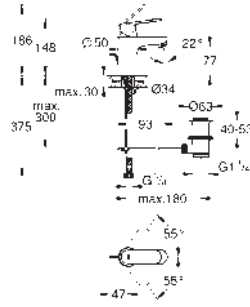

Ref. no.

Colour

32 825 00E

chrome

Eurocosmo
Single-lever basin mixer 1/2"
S-Size
GROHE SilkMove 35 mm ceramic cartridge
adjustable flow rate limiter
temperature limiter
GROHE Long-Life finish
GROHE Water Saving - Less water, perfect flow
maximum flow rate (at 3 bar): 5 l/min
SpeedClean mousseur
GROHE FastFixation installation system
pop-up waste set 1 1/4"
flexible connection hoses