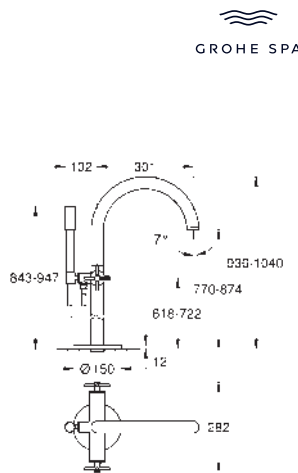

1. GROHE SPA
2. 25 272 000
   - 25 272 DC0
   - 25 272 GL0
   - 25 272 GN0
   - 25 272 DA0
   - 25 272 DL0
   - 25 272 AL0

- chrome
- supersteel
- cool sunrise
- brushed cool sunrise
- warm sunset
- brushed warm sunset
- brushed hard graphite

Aerio
Bath mixer 1/2"
floor-mounted installation
final installation for 45 984
without roughing-in-set
ceramic headparts 1/2", 90°
GROHE Long-Life finish
automatic diverter: bath/shower
spout with mousseur
projection 301 mm
integrated non-return valve in shower outlet
hand shower Rainshower Aqua Stick (26 866)
with shower holder
Silverflex shower hose 1.250 mm (28 362)
protected against backflow
with cross handles
Sets of caps with „H“ and „C“ marking and without marking

45 984 001   chrome
Rough-in set 1/2" for floor-mounted mixers/spouts