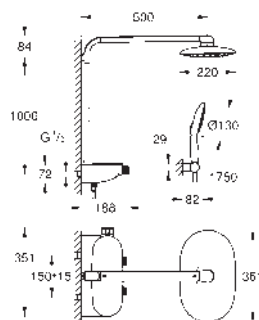

26 361 000

chrome

Rainshower System SmartControl Mono 360 Shower system with Safety Mixer for wall mounting

horizontal 500 mm shower arm
exposed SmartControl Safety Mixer
allows change between:
head shower Rainshower Mono 360, spray plate chrome
GROHE PureRain/GROHE Rain O² spray*
Power&Soul 130 hand shower, spray plate white (27 673)
hand shower wall holder (27 055)
Silverflex shower hose 1750 mm 1/2" x 1/2" (28 388)
minimum flow rate 10 l/min.
GROHE DreamSpray perfect spray pattern
GROHE Long-Life finish
GROHE CoolTouch no risk of scalding
GROHE TurboStat compact cartridge
GROHE Water Saving - Less water, perfect flow
GROHE SafeStop safety button at 38C
GROHE SafeStop Plus optional temperature limiter at 43°C included
GROHE SmartControl push for ON-OFF, turn for volume adjustment
GROHE EasyReach shower tray
SpeedClean anti-lime system
Inner WaterGuide for a longer life
suitable for instantaneous heaters from 18 kW/h
TwistStop to prevent hose from twisting