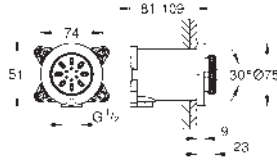

26 801 000
26 801 DC0
26 801 GL0
26 801 GN0
26 801 DA0
26 801 DL0
26 801 A00
26 801 AL0

chrome
supersteel
cool sunrise
brushed cool sunrise
warm sunset
brushed warm sunset
hard graphite
brushed hard graphite

Rainshower Aqua
Body spray round 2 spray

spray patterns:
PureRain, ActiveJet
including concealed body and compound seal
ØOslash; 75 mm
pivoting range $\pm 15^\circ$ rotatable
connection thread 1/2"
throw distance 600 mm
GROHE Water Saving 3.3 l/min flow limiter
GROHE DreamSpray perfect spray pattern
GROHE Long-Life finish
SpeedClean anti-lime system
minimum pressure 1.0 bar
not suitable for instantaneous heater