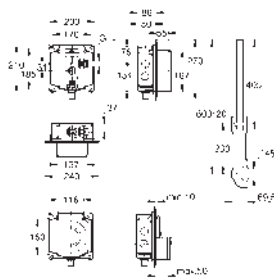

37 157 000

Flush valve for WC
concealed installation
($\frac{3}{4}$ "")

stop valve

6 - 14 l adjustable
for low pressure
for wash-down and wash-out bowls
flow pressure range from 0.6 - 3.0 bar
(min. static pressure 1.5 bar)
with flow rate adjustment
box for concealed installation with
flush elbow
flush pipe adjustable in length
without wall plate/actuation
volume needed: 1.6 l/sec