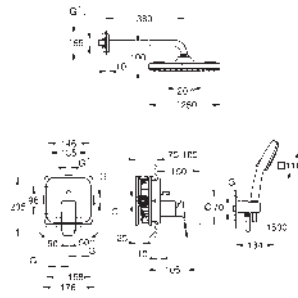

GROHE CUBEO

Ref. no.

Colour

105336 000 0
105336 243 0

chrome
matte black

GROHE Cubeo

Concealed shower system with Tempesta 250

final installation for

GROHE Rapido SmartBox (35 604)

consisting of:

concealed single-lever mixer with 2-way diverter (101 778)

Tempesta 250 Cube head shower set 9.5 l/min (26 687) including horizontal shower arm 380 mm

Tempesta Cube 110 wall holder set 3 sprays (26 910) without roughing-in-set