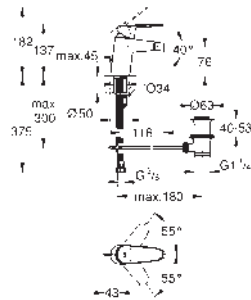

GROHE AquaGuide

centre distance 110 mm

projection 170 mm

23 571 000

Single-lever mixer 1/2", universal concealed body for 2-hole basin mixers

33 244 002

chrome

Eurodisc Cosmopolitan
Single-lever bidet mixer 1/2"
S-Size