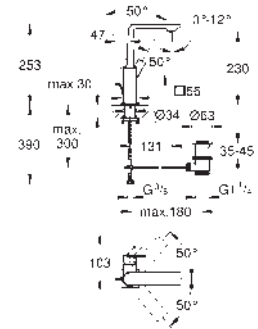

GROHE SPA

- 32 146 001 chrome
- 32 146 DC1 supersteel
- 32 146 GL1 cool sunrise
- 32 146 GN1 brushed cool sunrise
- 32 146 DA1 warm sunset
- 32 146 DL1 brushed warm sunset
- 32 146 AL1 brushed hard graphite

Allure
Single-lever basin mixer 1/2"
L-Size
swivelling spout
GROHE SilkMove 28 mm ceramic cartridge
GROHE Long-Life finish
GROHE Water Saving - Less water, perfect flow
maximum flow rate (at 3 bar): 5 l/min
GROHE FastFixation Plus installation system
GROHE AquaGuide adjustable slim air mousseur
pop-up waste set 1 1/4"
flexible connection hoses
temperature limiter