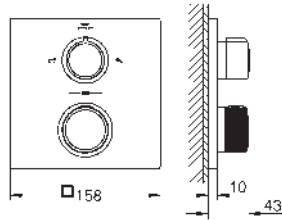

Ref. no.

Colour

19 446 002	chrome
19 446 DC2	supersteel
19 446 GL2	cool sunrise
19 446 GN2	brushed cool sunrise
19 446 DA2	warm sunset
19 446 DL2	brushed warm sunset
19 446 AL2	brushed hard graphite

Allure
Thermostat for concealed installation with 2-way diverter hand shower/bath filler

final installation for
GROHE Rapido SmartBox (35 604)
GROHE TurboStat compact cartridge
GROHE Long-Life finish
GROHE FastFixation escutcheon with covered shaft sealing and covered fixing metal escutcheon, retroactively 6° adjustable
printed hand shower and bath filler symbol
GROHE SafeStop safety button at 38°C
GROHE SafeStop Plus optional temperature limiter at 43°C or 46°C included
GROHE AquaDimmer, integrated shut off/diverter valve
metal handles
outlet B = 27 l/min, outlet C = 30 l/min
without roughing-in-set

35 604 000
GROHE Rapido SmartBox universal rough-in box for concealed installation

25 221 001	chrome
25 221 DC1	supersteel
25 221 GL1	cool sunrise
25 221 GN1	brushed cool sunrise
25 221 DA1	warm sunset
25 221 DL1	brushed warm sunset
25 221 AL1	brushed hard graphite