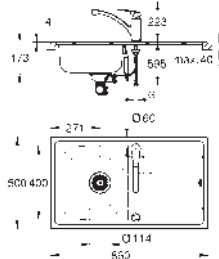

31 565 SD1

stainless steel

Eurosmart

Kitchen sink and tap bundle

K200 stainless steel sink with drainer (31 552 SD1)

mounting type: top mount

Eurosmart single lever sink mixer (33 281 003)

GROHE Long-Life finish