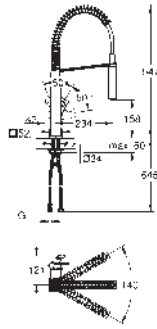

GROHE EUROCUBE

Ref. no.

Colour

31 395 000
31 395 DC0

chrome
supersteel

Eurocube
Single-lever sink mixer 1/2"
GROHE Long-Life finish
GROHE SilkMove 28 mm ceramic cartridge
professional spray
diverter: mousseur/spray jet
automatic return to laminar spray
metal spray
swivel spout
swivel area 140°
360° maneuverable spring arm
protected against backflow
flexible connection hoses
rapid installation system
maximum flow rate (at 3 bar): 8 l/min