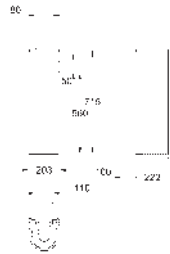

39 202 000

alpine white

Euro Ceramic
Full pedestal for wash basin
invisible fixation set
sanitary ware
suitable for all GROHE wash basins except
39 324 000 and 39 327 000