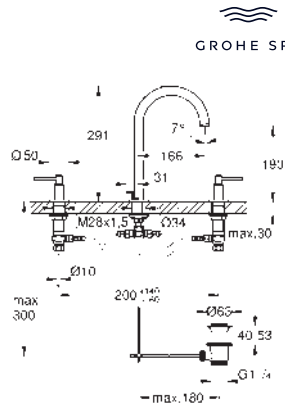

Ref. no.

Colour

1. GROHE SPA
2. 20 649 000 chrome
   - 20 649 DC0 supersteel
   - 20 649 GL0 cool sunrise
   - 20 649 GN0 brushed cool sunrise
   - 20 649 DA0 warm sunset
   - 20 649 DL0 brushed warm sunset
   - 20 649 AL0 brushed hard graphite

Atrio
3-hole basin mixer 1/2"
L-Size
ceramic headparts 1/2", 90°
GROHE Long-Life finish
GROHE Water Saving - Less water, perfect flow
maximum flow rate (at 3 bar): 5 l/min
swivel tubular spout with mousseur and stop limiter
adjustable swivel area 0° / 150° / 360°
pop-up waste set 1 1/4"
flexible connection hoses between spout and side valves
with lever handles
Sets of caps with „H“ and „C“ marking and without marking