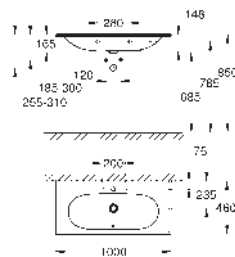

39 566 00H

alpine white

**Essence
Vanity basin 100**

wall hung
1 hole punched, 2 holes pre-punched
with overflow on opposite site to faucet
suitable for vanity units
1000 x 460 mm
sanitary ware
GROHE PureGuard anti-scale coating and anti-bacterial glazing
wash basin underside: grinded