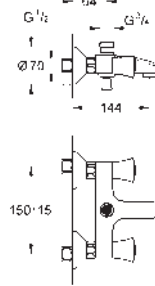

GROHE COSTA L

Ref. no.

Colour

25 452 001

chrome

Costa L
Bath mixer 1/2"
wall mounted
metal handles
heat insulated
screwable
GROHE Long-Life headpart
shower top outlet 3/4"
automatic diverter: bath/shower
mousseur
S-unions
GROHE Long-Life finish