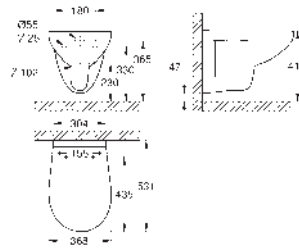

39 913 000

alpine white

Bau Ceramic

WC seat soft close slim

with lid
slim design
quick release function
detachable
material: Duroplast
including fixation set
stainless steel hinges
easy fixation from above
weight bearing capacity 150 kg
compatible with Bau Ceramic bowl 39 910 000
professional edition
72 pieces per pallet