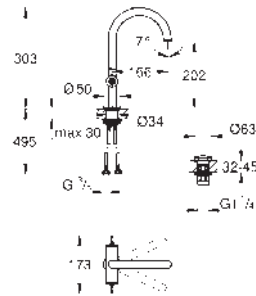

GROHE SPA

ATRIO PRIVATE COLLECTION

Ref. no.

Colour

- 21 134 000 chrome
- 21 134 DC0 supersteel
- 21 134 GL0 cool sunrise
- 21 134 GN0 brushed cool sunrise
- 21 134 DA0 warm sunset
- 21 134 DL0 brushed warm sunset
- 21 134 AL0 brushed hard graphite

Aerio Private Collection
Single-hole basin mixer 1/2"
L-Size

ceramic headparts 1/2", 90°
GROHE Long-Life finish
GROHE Water Saving - Less water, perfect flow
maximum flow rate (at 3 bar): 5 l/min
rapid installation system
swivel tubular spout with mousseur and stop limiter
adjustable swivel area 0° / 150° / 360°
Push-open waste set 1 1/4"
flexible connection hoses
for stick handles
to be combined with stick sets 48 458, 48 459 or 48 646, please order separately