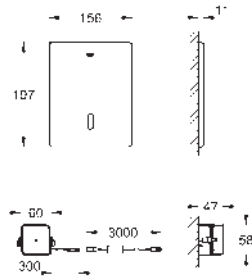

GROHE ELECTRONIC ACTUATIONS FOR WC

Ref. no.

Colour

38 698 SD1

stainless steel

Tectron Skate

Infra-red electronic for WC flushing cistern

with infrared sensor for bi-directional communication for monitoring, configuration and service purpose with transformer 100-230 V AC, 50-60 Hz, 6 V DC for flushing cistern GD 2

servo motor

front plate 156 x 197 mm

7 pre-set programs:

auto flush, cleaning mode, pre-flush on/off

additional functions and precise settings by remote control 36 407

adjustable flush (3 - 9 l) by hand and remote

CE approved

for use with Rapid SLX please order shaft 66 791 000 (sold separately)