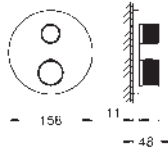

GROHE SPA

ATRIO PRIVATE COLLECTION

Ref. no.

Colour

24 396 000
24 396 DC0
24 396 GL0
24 396 GN0
24 396 DA0
24 396 DL0
24 396 AL0

chrome
supersteel
cool sunrise
brushed cool sunrise
warm sunset
brushed warm sunset
brushed hard graphite

Atrio Private Collection

Thermostatic shower mixer for 2 outlets with integrated shut off/diverter valve with knob

final installation for

GROHE Rapido SmartBox (35 604)

GROHE TurboStat compact cartridge

GROHE Long-Life finish

GROHE FastFixation escutcheon with covered shaft sealing and covered fixing

metal escutcheon, retroactively 6° adjustable

printed head and hand shower symbol

GROHE SafeStop safety button at 38°C

GROHE SafeStop Plus optional temperature limiter at 43°C or 46°C included

GROHE AquaDimmer, integrated shut off/diverter valve

knobs with metal inlay

can be combined with 48 466 000 or 48 467 000

outlet B = 27 l/min, outlet C = 30 l/min

without roughing-in-set

35 604 000

GROHE Rapido SmartBox universal rough-in box for concealed installation

48 466 000

Atrio Private Collection

Inlays made from White Attica Caesarstone material

can be combined with Atrio Private Collection:

thermostatic shower mixer 24 396

Caesarstone is a quartz composite material. Structures and textures on the surface may vary and are unique.