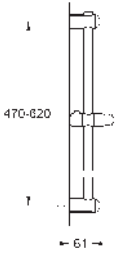

GROHE EUPHORIA

Ref. no.

Colour

27 499 000

chrome

Euphoria

Shower rail, 600 mm

with wall holders, glide element and swivel holder