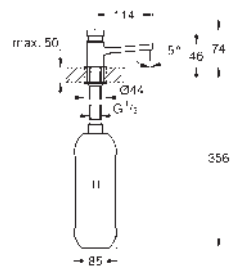

36 194 000

chrome

**Soap dispenser
pillar tap with push-button,**
for liquid soap
projection 113 mm
for tap hole drillings 22 - 30 mm
storage bin 1 l.
GROHE Long-Life finish