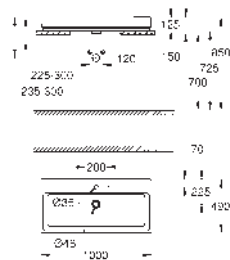

39 475 00H

alpine white

**Cube Ceramic
Counter top basin 100**

flat back side glazed
1 hole punched, 2 holes pre-punched
with overflow
1000 x 490 mm

including fixation set
sanitary ware
GROHE PureGuard anti-scale coating and anti-bacterial glazing