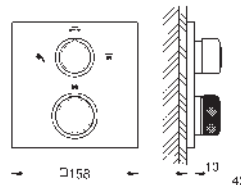

- 29 181 002 chrome
- 29 181 DC2 supersteel
- 29 181 GL2 cool sunrise
- 29 181 GN2 brushed cool sunrise
- 29 181 DA2 warm sunset
- 29 181 DL2 brushed warm sunset
- 29 181 AL2 brushed hard graphite

Allure
Thermostat for concealed installation with 2-way diverter head shower/hand shower
final installation for
GROHE Rapido SmartBox (35 604)
GROHE TurboStat compact cartridge
GROHE Long-Life finish
GROHE FastFixation escutcheon with covered shaft sealing and covered fixing metal escutcheon, retroactively 6° adjustable
printed head and hand shower symbol
GROHE SafeStop safety button at 38C
GROHE SafeStop Plus optional temperature limiter at 43°C or 46°C included
GROHE AquaDimmer, integrated shut off/diverter valve
metal handles
outlet B = 27 l/min, outlet C = 30 l/min
without roughing-in-set

35 604 000
GROHE Rapido SmartBox universal rough-in box for concealed installation