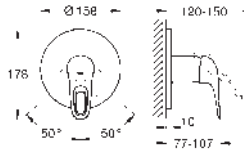

24 048 003

chrome

24 048 LS3

moon white

Eurostyle

Single-lever shower mixer

final installation for

GROHE Rapido SmartBox (35 604)

GROHE SilkMove 46 mm ceramic cartridge

GROHE Long-Life finish

GROHE FastFixation escutcheon with covered shaft sealing and covered fixing metal escutcheon, retroactively 6° adjustable
outlet B or C = 30 l/min

35 604 000

GROHE Rapido SmartBox universal rough-in box for concealed installation