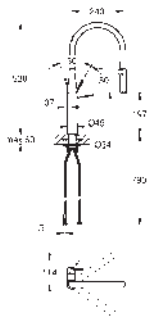

30 503 000
30 503 DC0
30 503 KF0

chrome
supersteel
phantom black

Essence
Single-lever sink mixer 1/2"

GROHE Long-Life finish
GROHE SilkMove 28 mm ceramic cartridge
with integrated temperature limiter
professional spray
with flexible, hygienic GROHFlexx kitchen Santoprene hose
diverter: laminar spray/SpeedClean shower jet
automatic return to laminar spray
metal spray

GROHE Magnetic Docking guarantees easy retraction and smooth docking
swivel spout, swivel area 360°
protected against backflow
flexible connection hoses, metal fixation set
maximum flow rate (at 3 bar): 8 l/min
replaces Essence sink mixer 30 294 xx0