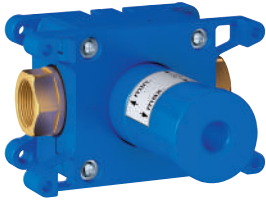

GROHE RAPIDO C / STOP VALVES

Ref. no.

Colour

35 028 000

Rapido C

Rough-in for single volume control

built-in box with removable protection cover
waterproof membrane base for wall sealing
for masonry and drywall installation
fixing points for front and back wall
body of DR brass
pre-assembled ceramic headpart 3/4", connection threads 1/2"
flow rate: 55 l/min. at 3 bar
installation depth 70 - 95 mm