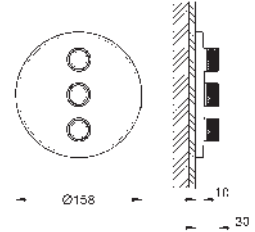

Grohtherm SmartControl
Triple volume control trim
final installation for GROHE Rapido SmartBox 35 600/35 604/35 601
GROHE FastFixation metal wall escutcheon, retroactively 6° adjustable
GROHE Long-Life finish
GROHE SmartControl push for ON-OFF, turn for volume adjustment
exchangeable symbols
GROHE ProGrip with knurl structure
multiple outlets can be run simultaneously
flow performance: outlet D = 28 l/min, outlet E = 28 l/min, outlet A = 28 l/min,
outlet D+E+A = 65 l/min

35 604 000
GROHE Rapido SmartBox universal rough-in box for concealed installation