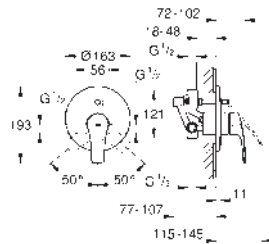

33 305 003

chrome

Eurosmart
Single-lever bath mixer 1/2"
wall installation
GROHE SilkMove 46 mm ceramic cartridge
GROHE Long-Life finish
GROHE FastFixation escutcheon with covered fixation
set for final installation (19 450 003)
with concealed body
adjustable flow rate limiter
automatic diverter: bath/shower
metal rosette
escutcheon- and shaft-sealing
optional temperature limiter