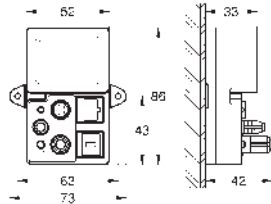

System requirements

Apple

Apple operating system: as of release iOS 6.0 and above
Mobile devices and GROHE SPA F-digital deluxe App are not included in delivery