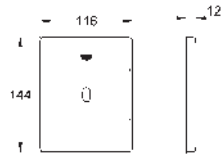

GROHE ELECTRONIC ACTUATIONS FOR URINAL

Ref. no.

Colour

37 336 001

chrome

Tectron Surf

Infra-red electronic for Urinal

with infrared sensor for bi-directional communication for monitoring, configuration and service purpose with transformer 100-230 V AC, 50-60 Hz, 6 V DC

GROHE Long-Life finish

cartridge with solenoid valve and dirt strainer

front plate 116 x 144 mm

flow pressure min 0.5 bar, operating pressure max 10 bar

7 pre-set programs:

auto flush, cleaning mode, pre-flush on/off

additional functions and precise settings by remote control 36 407

adjustable flow time by hand or remote

set for final installation

for Rapido U

CE approved