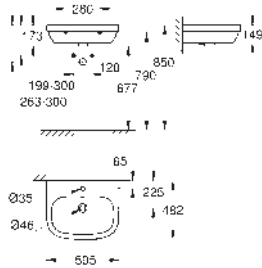

39 335 000

alpine white

Euro Ceramic Wash basin 60
wall hung
1 hole punched
with overflow
595 x 482 mm
sanitary ware