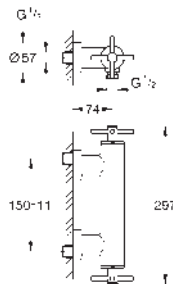

GROHE SPA

- 26 895 000
- 26 895 DC0
- 26 895 GL0
- 26 895 GN0
- 26 895 DA0
- 26 895 DL0
- 26 895 AL0

- chrome
- supersteel
- cool sunrise
- brushed cool sunrise
- warm sunset
- brushed warm sunset
- brushed hard graphite

Atrio
Shower mixer 1/2"
wall mounted
ceramic headparts 1/2", 90°
GROHE Long-Life finish
1/2" shower outlet
integrated non-return valve in shower outlet
covered S-unions
protected against backflow
with cross handles
Sets of caps with „H“ and „C“ marking and without marking