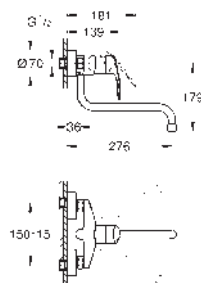

32 224 003

chrome

Eurosmart
Single-lever sink mixer 1/2"
wall mounted
GROHE Long-Life finish
GROHE SilkMove 35 mm ceramic cartridge
adjustable flow rate limiter
swivel tubular spout
swivel area 360°, projection 276 mm
S-unions
maximum flow rate (at 3 bar): 13.5 l/min
professional edition