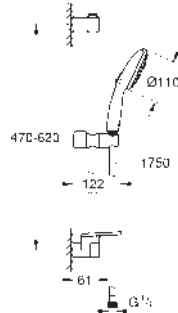

27 600 003

chrome

Tempesta 110

Shower rail set 3 sprays (Rain, Jet, Massage)

hand shower Tempesta 110 (28 419)

shower rail, 600 mm (27 523)

Relaxaflex hose 1750 mm 1/2"x1/2" (28 154)

GROHE EasyReach tray (26 770)