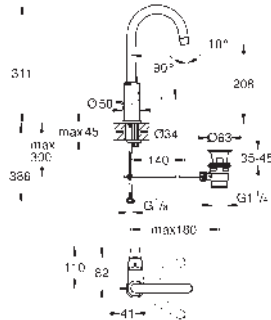

24 272 001

chrome

Euroeco

Single-lever basin mixer 1/2"

L-Size

GROHE Long-Life ES 28 mm ceramic cartridge with energy saving function via cold start

with temperature limiter
GROHE Long-Life finish

GROHE Water Saving - Less water, perfect flow
maximum flow rate (at 3 bar): 5 l/min

rapid installation system

swivel tubular spout

plastic pop-up waste set 1 1/4"

flexible connection hoses