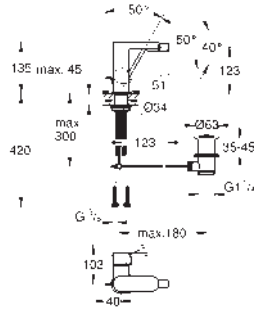

GROHE PLUS

Ref. no.

Colour

33 241 003

chrome

GROHE Plus
Single-lever bidet mixer 1/2"
GROHE SilkMove 28 mm ceramic cartridge
with temperature limiter
GROHE Long-Life finish
rapid installation system
ball-joint mousseur
pop-up waste set 1 1/4"
flexible connection hoses