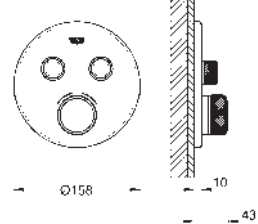

Grotherm SmartControl
Safety mixer for concealed installation with 2 valves
final installation for GROHE Rapido SmartBox (35 604)
GROHE FastFixation metal wall escutcheon, retroactively 6° adjustable
GROHE Long-Life finish
GROHE SmartControl push for ON-OFF, turn for volume adjustment
exchangeable symbols
GROHE TurboStat compact cartridge
GROHE ProGrip with knurl structure
GROHE SafeStop safety button at 38°C
GROHE SafeStop Plus optional temperature limiter at 43°C or 46°C included
built-in non-return valves and dirt strainers
multiple outlets can be run simultaneously
flow performance: outlet B = 24 l/min, outlet C = 26 l/min, outlet B+C = 29 l/min

29 507 KF0 phantom black
ditto, Professional exclusive

35 604 000
GROHE Rapido SmartBox universal rough-in box for concealed installation

29 120 000	chrome