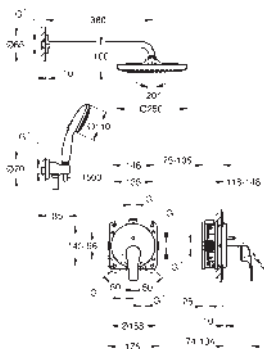

25 288 000

chrome

Eurosmart
Concealed shower system with Tempesta 250
consisting of:
concealed single-lever mixer with 2-way diverter (24 043)
GROHE Rapido SmartBox universal rough-in box, 1/2" (35 604)
Tempesta 250 head shower set 9.5 l/min (26 668) including horizontal shower arm
380 mm
Tempesta 110 hand shower 2 sprays (27 597)
shower outlet elbow 1/2" with wall shower holder (28 679)
Rotaflex shower hose 1500 mm 1/2" x 1/2" (28 409)
optional flow regulator 9.5 l/min included for hand shower