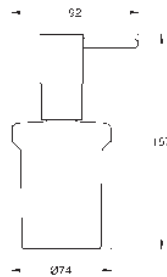

- 40 394 001 chrome
- 40 394 DC1 supersteel
- 40 394 GL1 cool sunrise
- 40 394 GN1 brushed cool sunrise
- 40 394 DA1 warm sunset
- 40 394 DL1 brushed warm sunset
- 40 394 A01 hard graphite
- 40 394 AL1 brushed hard graphite

**Essentials
Soap dispenser**

material: glass / metal
filling quantity 160 ml
fits in the following holders:
Essentials (40 369 xx/102 466 2430)
Essentials Cube (40 508)
Bau Cosmopolitan (40 585)
GROHE Long-Life finish

- 102470 243 0 matte black
- ditto, Professional exclusive