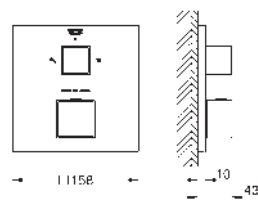

Grotherm Cube
Safety shower mixer for 2 outlets with integrated shut off/diverter valve
final installation for GROHE Rapido SmartBox (35 604)
GROHE TurboStat compact cartridge
GROHE Long-Life finish
GROHE FastFixation escutcheon with covered shaft sealing and covered fixing metal escutcheon, retroactively 6° adjustable
printed head and hand shower symbol
GROHE SafeStop safety button at 38C
GROHE SafeStop Plus optional temperature limiter at 43°C or 46°C included
GROHE AquaDimmer, integrated shut off/diverter valve
outlet B = 27 l/min, outlet C = 30 l/min

35 604 000
GROHE Rapido SmartBox universal rough-in box for concealed installation

24 155 000 chrome
24 155 DC0 supersteel
24 155 AL0 brushed hard graphite