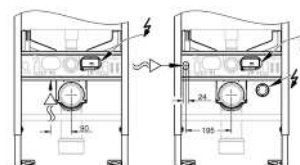

39 598 000

Rapid SLX

3-in-1 set for WC, 1.13 m installation height

flushing cistern GDX, 6 l

Rapid SLX element for WC (39 596 000) with integrated power socket

wall brackets (38 558 00M)

noise protection (37 131 000)

including flow manager

for flush plates 156x197 mm revision shaft 66 791 needs to be ordered