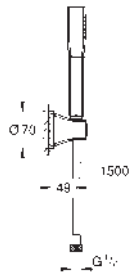

26 901 000
26 901 IGO

chrome
chrome/gold

Grandera Stick
Wall holder set 1 spray
Stick hand shower (26 852 xx0)
wall hand shower holder (26 896 xx0)
Rotaflex Metal Long-Life TwistStop shower hose 1500 mm (28 417)
GROHE Water Saving 7.6 l/min flow limiter
GROHE DreamSpray perfect spray pattern
Inner WaterGuide for a longer life
GROHE CoolTouch no risk of scalding
GROHE Long-Life finish
SpeedClean anti-lime system