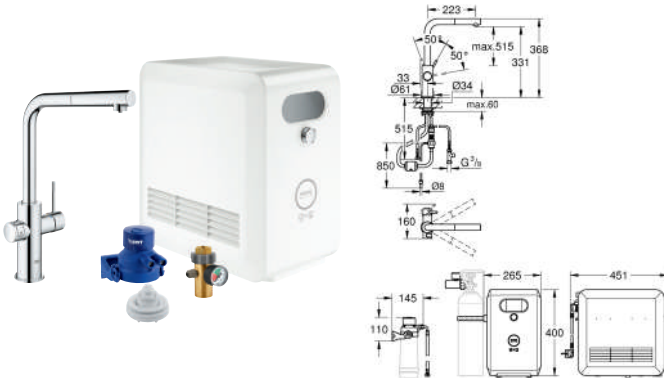

System requirements Android

smart phone with Android 10.0 or higher

Mobile devices and GROHE Watersystems app*** are not included in delivery and have to be ordered separately via an authorised Apple store/store/iTunes or Google Play store.

* The Bluetooth word mark and logos are registered trademarks owned by Bluetooth SIG, Inc. and any use of such marks by Grohe AG is under license. Other trademarks and trade names are those of their respective owners.

** Apple, the Apple logo, iPod, iPod Touch, iPhone and iTunes are trademarks of Apple Inc., registered in the U.S. and other countries. Apple is not responsible for the function of this device or its compliance with safety and regulatory standards.

*** Available for free via iTunes app or Google Play store.