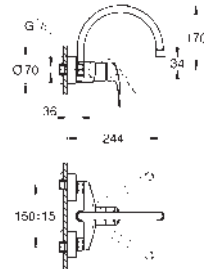

32 482 003

chrome

Eurosmart
Single-lever sink mixer 1/2"
wall mounted
GROHE Long-Life finish
GROHE SilkMove 35 mm ceramic cartridge
adjustable flow rate limiter
swivel tubular spout
swivel area 360°, projection 244 mm
C-unions
maximum flow rate (at 3 bar): 13.5 l/min
professional edition