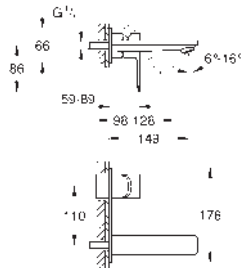

- 19 409 001 **chrome**
- 19 409 DC1 **supersteel**
- 19 409 AL1 **brushed hard graphite**

Lineare
2-hole basin mixer
M-Size
wall mounted
final installation for 23 571 000 / 32 635 000
without concealed body
metal rosette
GROHE Long-Life finish
GROHE Water Saving - Less water, perfect flow
maximum flow rate (at 3 bar): 5 l/min
GROHE AquaGuide adjustable mousseur
centre distance 110 mm
projection 149 mm

- 23 571 000 **Single-lever mixer 1/2"**, universal concealed body for 2-hole basin mixers