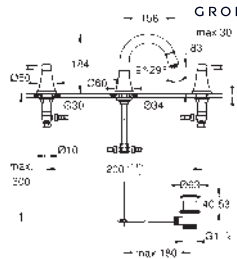

headparts 1/2" - 90°

GROHE Long-Life finish

GROHE Water Saving - Less water, perfect flow maximum flow rate (at 3 bar): 5 l/min

GROHE AquaGuide adjustable mousseur

pop-up waste set 1 1/4"

flexible connection hoses between spout and side valves