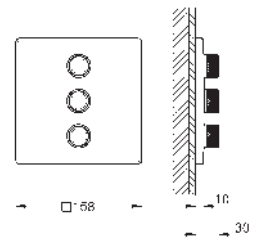

Grotherm SmartControl

Triple volume control trim

final installation for GROHE Rapido SmartBox 35 600/35 604/35 601

GROHE FastFixation metal wall escutcheon, retroactively 6° adjustable

GROHE Long-Life finish

GROHE SmartControl push for ON-OFF, turn for volume adjustment

exchangeable symbols

GROHE ProGrip with knurl structure

multiple outlets can be run simultaneously

flow performance: outlet D = 28 l/min, outlet E = 28 l/min, outlet A = 28 l/min, outlet D+E+A = 65 l/min

35 604 000

GROHE Rapido SmartBox universal rough-in box for concealed installation

29 153 LS0 **moon white/chrome**

Grotherm SmartControl

Safety mixer for concealed installation with one valve

final installation for GROHE Rapido SmartBox (35 604)

GROHE FastFixation metal wall escutcheon, retroactively 6° adjustable

GROHE Long-Life finish

GROHE SmartControl push for ON-OFF, turn for volume adjustment

exchangeable symbols

GROHE TurboStat compact cartridge

GROHE ProGrip with knurl structure

GROHE SafeStop safety button at 38°C

GROHE SafeStop Plus optional temperature limiter at 43°C or 46°C included

built-in non-return valves and dirt strainers

cover plate in moon white acrylic glass

flow performance: outlet A (to external shut-off) = 34 l/min, outlet B/C = 29 l/min