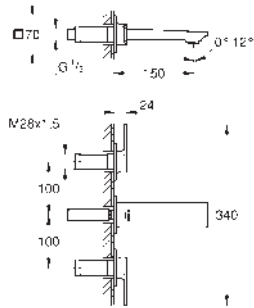

1. 20 193 002
   - 20 193 DC2
   - 20 193 GL2
   - 20 193 GN2
   - 20 193 DA2
   - 20 193 DL2
   - 20 193 AL2
2. ditto, projection 208 mm

- chrome
- supersteel
- cool sunrise
- brushed cool sunrise
- warm sunset
- brushed warm sunset
- brushed hard graphite

29 025 002
Rough-in set for 3-hole basin mixer