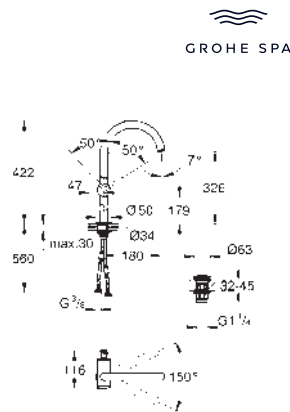

1. GROHE SPA
2. 24 365 000 chrome
   - 24 365 DC0 supersteel
   - 24 365 GL0 cool sunrise
   - 24 365 GN0 brushed cool sunrise
   - 24 365 DA0 warm sunset
   - 24 365 DL0 brushed warm sunset
   - 24 365 AL0 brushed hard graphite

Aerio
Single-lever basin mixer 1/2"
XL-Size
for free-standing basins
GROHE SilkMove 28 mm ceramic cartridge
with temperature limiter
GROHE Long-Life finish
GROHE Water Saving - Less water, perfect flow
maximum flow rate (at 3 bar): 5 l/min
swivel tubular C-spout with mousseur, stop limiter
adjustable swivel area 0° / 150° / 360°
Push-open waste set 1 1/4"
flexible connection hoses