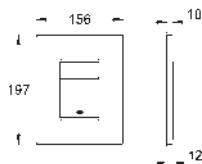

38 732 000

chrome

38 732 DC0

supersteel

38 732 SH0

alpine white

38 732 P00

matt chrome

38 732 GL0

cool sunrise

38 732 GN0

brushed cool sunrise

38 732 DA0

warm sunset

38 732 DL0

brushed warm sunset

38 732 A00

hard graphite

38 732 AL0

brushed hard graphite

Skate Cosmopolitan

Flush plate

for dual flush
for pneumatic discharge valve AV1
vertical and horizontal installation
156 x 197 mm
material: ABS

GROHE Long-Life finish
GROHE Water Saving - Less water, perfect flow
for combination with Rapid SL and Uniset with GD 2 cisterns
for use with Rapid SLX please order shaft 66 791 000 (sold separately)

38 732 KF0

phantom black

38 732 KV0

glossy black

ditto, Professional exclusive

38 732 BR0

titanium

ditto, with anti-fingerprint surface