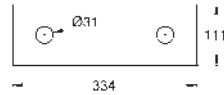

26 785 000

chrome

Rainshower Aqua 2 holes
Ceiling shower cover

for 1 - 2 sprays
334 x 111 mm

GROHE Long-Life finish

spray plates 26 735 000 and/or 26 737 000 to be ordered separately as well as rough-in box 26 739 000

26 739 000

Rainshower Aqua small rough-in for ceiling showers