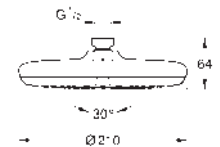

26 409 000

chrome

Tempesta 210

Head shower 1 spray

spray pattern:

Rain

maximum flow rate (at 3 bar): 6 l/min

Ø 210 mm

ball joint $\pm 15^\circ$ rotatable

connection thread 1/2"

GROHE Water Saving - Less water, perfect flow

GROHE DreamSpray perfect spray pattern

GROHE Long-Life finish

SpeedClean anti-lime system

Inner WaterGuide for a longer life

26 410 000

chrome

ditto, maximum flow rate (at 3 bar): 8.5 l/min