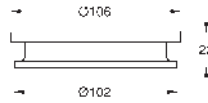

Ref. no.

Colour

40 964 001

chrome/frosted granite

Allure

Hair dryer inlet

material: plastic

fits holders Allure (40 963 xx1) and Atrio (40 885 xx0), please order separately