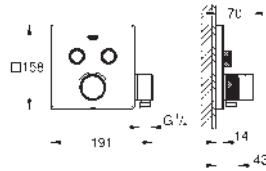

Ref. no.

Colour

29 125 000

chrome

Grohtherm SmartControl

Safety mixer for concealed installation with 2 valves and integrated shower holder

final installation for GROHE Rapido SmartBox (35 604)

GROHE FastFixation metal wall escutcheon, retroactively 6° adjustable
GROHE Long-Life finish

GROHE SmartControl push for ON-OFF, turn for volume adjustment
exchangeable symbols

GROHE TurboStat compact cartridge

GROHE ProGrip with knurl structure

GROHE SafeStop safety button at 38C

GROHE SafeStop Plus optional temperature limiter at 43°C or 46°C included

built-in non-return valves and dirt strainers

multiple outlets can be run simultaneously

integrated shower union with shower outlet 1/2"

flow performance: outlet B = 24 l/min, hand shower = 12 l/min, outlet B + hand shower = 27 l/min

35 604 000

GROHE Rapido SmartBox universal rough-in box for concealed installation