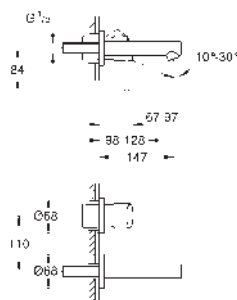

19 575 001

chrome

Concetto
2-hole basin mixer
S-Size
wall mounted
final installation for 23 571 000 / 32 635 000
without concealed body
metal rosette
GROHE Long-Life finish
GROHE AquaGuide adjustable mousseur
centre distance 110 mm
projection 147 mm

23 571 000

Single-lever mixer 1/2", universal concealed body for 2-hole basin mixers