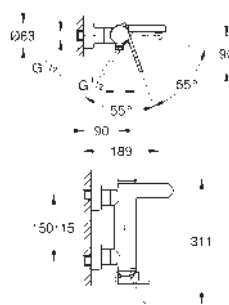

33 553 003

chrome

33 553 DC3

supersteel

33 553 AL3

brushed hard graphite

GROHE Plus
Single-lever bath mixer 1/2"
wall mounted
GROHE SilkMove 35 mm ceramic cartridge
with temperature limiter
GROHE Long-Life finish
automatic diverter: bath/shower
laminar mousseur
1/2" shower outlet
integrated non-return valve
covered S-unions
protected against backflow