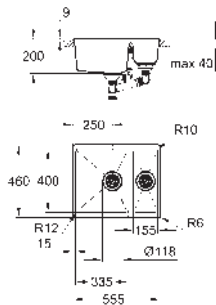

K500

Composite sink

model: K500 60-C 55.5/46 1.5 rev

mounting type: top mount or undermount

material: quartz composite

GROHE Whisper

min. cabinet size: 600 mm

dimensions: 555 x 460 mm

1 bowl: 335 x 400 x 200 mm

0.5 bowl: 155 x 400 x 140 mm

outer radius: R6, inner bowl radius: big bowl R12, small bowl R10

GROHE FastFixation installation system

sink mountable left or right

cut-out (top mount): 545 x 444 mm

cut-out (undermount): 525 x 400 mm

drainer: Ø 3.5" basket strainer waste

accessories included: waste kit, basket strainer waste, mounting set

mounting with silicone (top mount)

optional: push to open excenter (40 986 SD0)

amount of fasteners included (undermount): 8

heat resistant up to 180° C

31 649 AP0

granite black