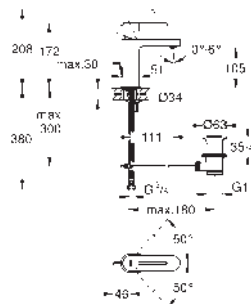

32 612 003
32 612 DC3
32 612 AL3

chrome
supersteel
brushed hard graphite

GROHE Plus
Single-lever basin mixer 1/2"
S-Size
GROHE SilkMove 28 mm ceramic cartridge
with temperature limiter
GROHE Long-Life finish
GROHE Water Saving - Less water, perfect flow
maximum flow rate (at 3 bar): 5 l/min
SpeedClean mousseur
GROHE AquaGuide adjustable mousseur
GROHE FastFixation Plus installation system
pop-up waste set 1 1/4"
flexible connection hoses