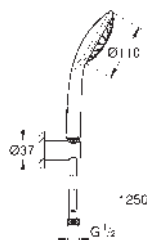

27 354 000

chrome

Euphoria 110 Mono
Wall holder set 1 spray
hand shower Mono (27 265)
maximum flow rate (at 3 bar): 21.7 l/min
wall shower holder (27 056)
Silverflex shower hose 1.250 mm (28 362)
GROHE DreamSpray perfect spray pattern
GROHE Long-Life finish
SpeedClean anti-lime system
Inner WaterGuide for a longer life
TwistStop to prevent hose from twisting
suitable for instantaneous heater