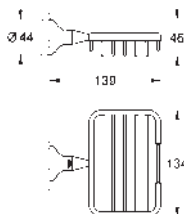

40 659 001

chrome

Essentials Authentic

Filling basket, small

material: metal
concealed fastening
GROHE Long-Life finish