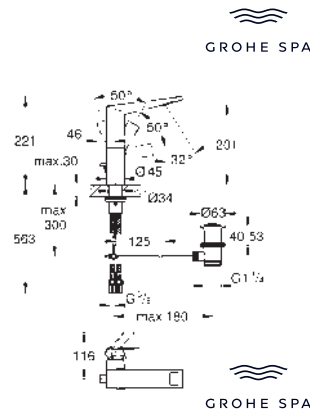

- 24 344 000 chrome
- 24 344 DC0 supersteel
- 24 344 AL0 brushed hard graphite

Allure Brilliant
Single-lever basin mixer 1/2"
L-Size
GROHE SilkMove 28 mm ceramic cartridge
temperature limiter
GROHE Long-Life finish
GROHE Water Saving - Less water, perfect flow
maximum flow rate (at 3 bar): 5 l/min
GROHE FastFixation installation system
spout with integrated mousseur
pop-up waste set 1 1/4"
flexible connection hoses

- 24 345 000 chrome
- 24 345 DC0 supersteel
- 24 345 AL0 brushed hard graphite
- ditto, smooth body