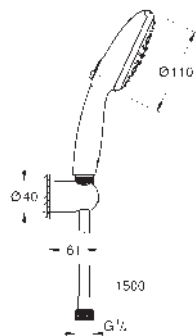

Tempesta 110

Wall holder set 2 sprays (Rain, Jet)

consisting of:

hand shower Tempesta 110 (27 597)

wall shower holder Tempesta, non-adjustable (28 605)

shower hose Relexaflex 1500 mm 1/2" x 1/2" (28 151)

GROHE Water Saving Plus - extra efficient water usage, perfect flow

GROHE SmartSwitch - easily rotate the dial to enjoy your preferred spray option

GROHE DreamSpray perfect spray pattern

GROHE Long-Life finish

SpeedClean anti-lime system

Inner WaterGuide - inner insulation for surface and scalding protection

ShockProof silicone ring prevents damages

caused by shower falling

maximum flow rate (at 3 bar): 5.6 l/min

minimum pressure 1.0 bar

suitable for instantaneous heater

professional edition