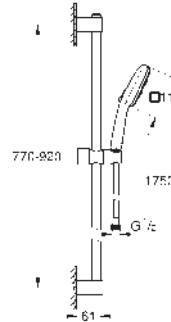

26 909 003

chrome

Tempesta Cube 110

Shower rail set 3 sprays (Rain, Jet, Massage)

hand shower Tempesta Cube 110 (27 574)

shower rail, 900 mm (27 524)

Relexaflex hose 1750 mm 1/2"x1/2" (28 154)

GROHE Water Saving - Less water, perfect flow

GROHE SmartSwitch - easily rotate the dial to enjoy your preferred spray option

GROHE DreamSpray perfect spray pattern

GROHE Long-Life finish

GROHE FastFixation (adjustable upper bracket for existing drill holes)

adjustable glider (turn and glide shower holder)

SpeedClean anti-lime system

Inner WaterGuide - inner insulation for surface and scalding protection

ShockProof silicone ring prevents damages

caused by shower falling

maximum flow rate (at 3 bar): 7.4 l/min

suitable for instantaneous heater

professional edition