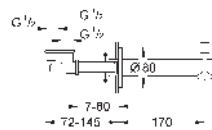

13 281 001

chrome

Concetto

Bath spout with diverter

wall mounted

GROHE Long-Life finish

mousseur

automatic diverter: bath/shower

male thread 1/2"