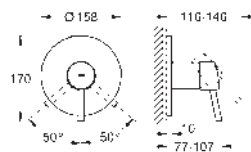

24 053 001

chrome

Concetto
Single-lever shower mixer
final installation for

GROHE Rapido SmartBox (35 604)
GROHE SilkMove 46 mm ceramic cartridge
GROHE Long-Life finish
GROHE FastFixation escutcheon with covered shaft sealing and covered fixing metal escutcheon, retroactively 6° adjustable
outlet B or C = 30 l/min

35 604 000

GROHE Rapido SmartBox universal rough-in box for concealed installation