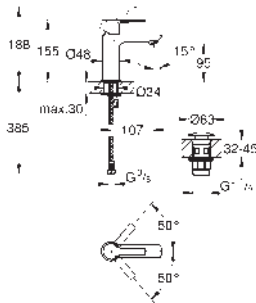

fits Grotherm SmartControl and SmartControl mixer

GROHE LINEARE

Ref. no.

Colour

- 32 109 001 **chrome**
- 32 109 DC1 **supersteel**
- 32 109 AL1 **brushed hard graphite**

Lineare
Single-lever basin mixer 1/2"
XS-Size
GROHE SilkMove 28 mm ceramic cartridge with temperature limiter
GROHE Long-Life finish
GROHE Water Saving - Less water, perfect flow maximum flow rate (at 3 bar): 5 l/min
SpeedClean mousseur
GROHE FastFixation Plus installation system
 pop-up waste set 1 1/4"
 flexible connection hoses