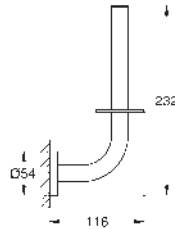

- 40 385 001 chrome
- 40 385 DC1 supersteel
- 40 385 GL1 cool sunrise
- 40 385 GN1 brushed cool sunrise
- 40 385 DA1 warm sunset
- 40 385 DL1 brushed warm sunset
- 40 385 A01 hard graphite
- 40 385 AL1 brushed hard graphite

Essentials

Spare toilet paper holder

material: metal

wall mounted

concealed fastening

GROHE Long-Life finish

holding force: max. 5 kg

the specified holding capacity is valid for static (slowly applied) load and intended use only

- 102469 243 0 matte black
- ditto, Professional exclusive