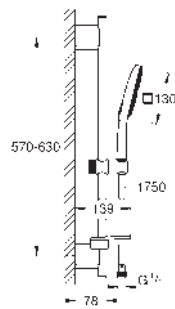

GROHE RAINSHOWER SMARTACTIVE

Ref. no.

Colour

26 584 LS0

moon white

Rainshower SmartActive 130 Cube
Shower rail set 3 sprays

hand shower Rainshower SmartActive 130 Cube (26 582)

maximum flow rate (at 3 bar): 8.5 l/min

spray plate moon white

shower rail 600 mm

wall holders made of metal

Silverflex shower hose 1750 mm 1/2" x 1/2" (28 388)

GROHE EasyReach tray

GROHE Water Saving - Less water, perfect flow

GROHE DreamSpray perfect spray pattern

GROHE Long-Life finish

GROHE FastFixation Plus adjustable distance between

brackets for fixing to existing drilling holes

GROHE TileFix adjustable depth on upper and lower bracket

SpeedClean anti-lime system

Inner WaterGuide for a longer life

TwistStop to prevent hose from twisting