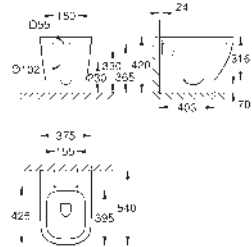

49 cm width

including fixation set

sanitary ware

fully skirted with invisible fixation

compatible with seat and cover 39 330 002 (soft close) and 39 331 002 (without

soft close)

39 538 000

alpine white