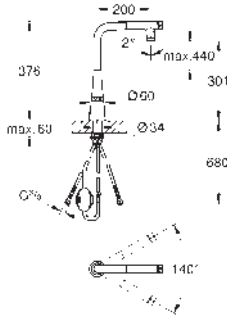

31 886 000
31 886 DC0

chrome
supersteel

Zedra SmartControl

Sink mixer with SmartControl

GROHE Long-Life finish

pull-out dual spray

GROHE Magnetic Docking guarantees easy retraction and smooth docking

saving eco mode to Full Flow

temperature adjustment by turning of mixing valve on body

swivel tubular spout, swivel area 140°

protected against backflow

flexible connection hoses

metal fixation set

Lead and Nickel Free Inner Water Ways

maximum flow rate (at 3 bar): 10 l/min