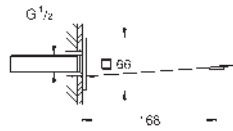

- 13 404 003 chrome
- 13 404 DC3 supersteel
- 13 404 AL3 brushed hard graphite

GROHE Plus
Bath spout
wall mounted
GROHE Long-Life finish
laminar mousseur
male thread 1/2"
projection 168 mm