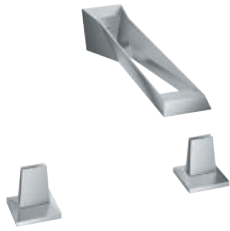

GROHE SPA

ALLURE BRILLIANT ICON 3D / ATRIO ICON 3D

Ref. no.

Colour

GROHE SPA

20 635 SD0

stainless steel

Allure Brilliant

3-hole wall-mount basin mixer

GROHE Water Saving - Less water, perfect flow

maximum flow rate (at 3 bar): 5 l/min

spout with integrated mousseur

red and blue markings on handles for hot and cold water

valves hot/cold with ceramic headparts

flexible connection hoses between spout and side valves

projection 256 mm

technical data

flow pressure min 0.5 bar

recommended pressure 1.0 - 5.0 bar

if static pressure is more than 5 bar fit pressure reducer

avoid major pressure differences between cold and hot water supply

max. temperature hot water inlet: 80°C

recommended temperature hot water inlet (energy saving): 60°C

GROHE SPA

20 634 SD0

stainless steel