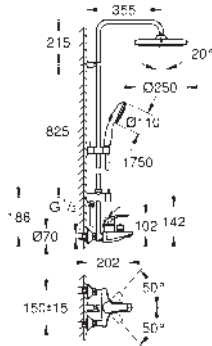

GROHE TEMPESTA SYSTEM 250

Ref. no.

Colour