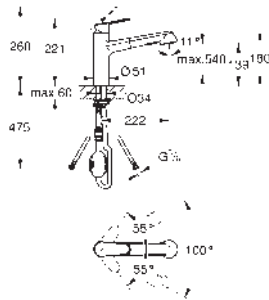

GROHE EURODISC COSMOPOLITAN

Ref. no.

Colour

32 257 002

chrome

Eurodisc Cosmopolitan
Single-lever sink mixer 1/2"
medium spout
GROHE Long-Life finish
GROHE SilkMove 35 mm ceramic cartridge
pull-out dual spray
diverter: mousseur/spray jet
automatic return to mousseur
adjustable flow rate limiter
swivel cast spout
swivel area 100°
protected against backflow
flexible connection hoses
rapid installation system
maximum flow rate (at 3 bar): 11 l/min