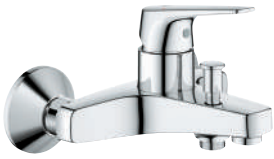

Ref. no.

Colour

23 601 000

chrome

BauFlow
Single-lever bath mixer 1/2"
wall mounted
GROHE Long-Life 35 mm ceramic cartridge
GROHE Long-Life finish
automatic diverter: bath/shower
mousseur
S-unions