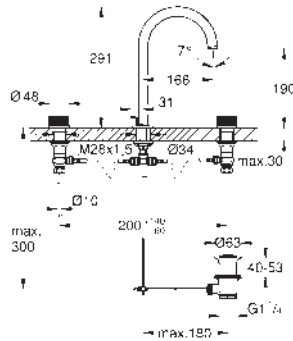

Atrio Private Collection
3-hole basin mixer 1/2"
L-Size

ceramic headparts 1/2", 90°
GROHE Long-Life finish
GROHE Water Saving - Less water, perfect flow
maximum flow rate (at 3 bar): 5 l/min
swivel tubular spout with mousseur and stop limiter
adjustable swivel area 0° / 150° / 360°
pop-up waste set 1 1/4"
flexible connection hoses between spout and side valves
knobs with metal inlay
can be combined with 48 460 000 or 48 461 000

GROHE SPA

- 25 229 000
- 25 229 DC0
- 25 229 GL0
- 25 229 GN0
- 25 229 DA0
- 25 229 DL0
- 25 229 AL0

- chrome
- supersteel
- cool sunrise
- brushed cool sunrise
- warm sunset
- brushed warm sunset
- brushed hard graphite