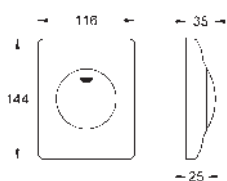

38 808 000
38 808 SH0
38 808 P00

chrome
alpine white
matt chrome

**Surf
Actuation plate**
manual activation for urinal
**set for final installation
for Rapido U or Rapido UMB**
116 x 144 mm
mechanical functional cartridge
flow pressure min 0.5 bar
operating pressure max 6 bar
1.0 - 6.0 adjustable
GROHE Long-Life finish