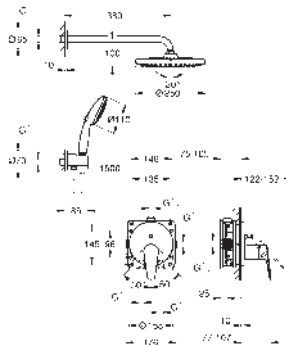

25 290 000

chrome

BauEdge
Concealed shower system with Tempesta 250
consisting of:
concealed single-lever mixer with 2-way diverter (24 162)
GROHE Rapido SmartBox universal rough-in box, 1/2" (35 604)
Tempesta 250 head shower set 9.5 l/min (26 668) including horizontal shower arm
380 mm
Tempesta 110 hand shower 2 sprays (27 597)
shower outlet elbow 1/2" with wall shower holder (28 679)
Rotaflex shower hose 1500 mm 1/2" x 1/2" (28 409)
optional flow regulator 9.5 l/min included for hand shower