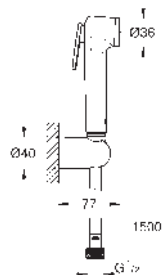

26 353 000

chrome

Tempesta-F
Wall holder set 1 spray
hand shower with trigger control (27 512)
maximum flow rate (at 3 bar): 8 l/min
wall shower holder (28 605)
Silverflex Long-Life shower hose 1500 mm (26 346)
GROHE Long-Life finish
SpeedClean anti-lime system
Inner WaterGuide for a longer life
TwistStop to prevent hose from twisting
Please refer to local norms regarding installation.

27 513 001

chrome

27 513 DC1

supersteel

27 513 GL1

cool sunrise

27 513 GN1

brushed cool sunrise

27 513 DA1

warm sunset

27 513 DL1

brushed warm sunset

27 513 A01

hard graphite

27 513 AL1

brushed hard graphite

ditto, with 1250 mm hose

26 352 000

chrome

ditto, with 1000 mm hose