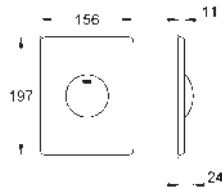

38 573 000
38 573 SH0

chrome
alpine white

Skate
Flush plate
for start stop actuation
for pneumatic discharge valve
vertical and horizontal installation
156 x 197 mm
material: ABS
GROHE Long-Life finish
GROHE Water Saving - Less water, perfect flow