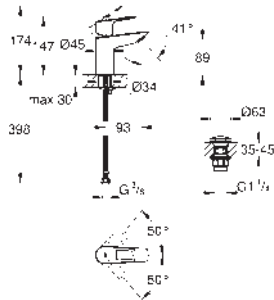

wall mounted
GROHE Long-Life finish
mousseur
non-return valve
automatic diverter: bath/shower
female thread 1/2"

Ref. no.

Colour

23 335 001

chrome

BauLoop
Single-lever basin mixer 1/2"
S-Size
GROHE Long-Life 28 mm ceramic cartridge
with temperature limiter
GROHE Long-Life finish
Lead and Nickel Free Inner Water Ways
GROHE Water Saving - Less water, perfect flow
maximum flow rate (at 3 bar): 5 l/min
rapid installation system
plastic pop-up waste set 1 1/4"
flexible connection hoses