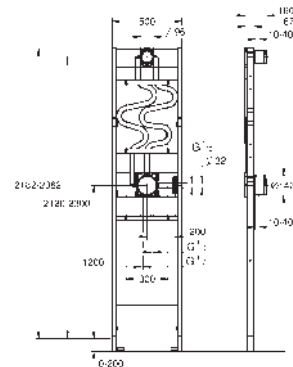

103994 999 0

Rapido Shower Frame

Element for duo concealed shower installation

for shower installations with one hand shower and a duo spray head shower
pre-mounted rough-in set GROHE Rapido SmartBox (35 604)
pre-mounted rough-in set 9.5 l/min for head shower (26 484)
pre-mounted wall outlet for hand shower
pre-mounted and insulated mixed water pipes
for on-the-wall installations or dry-cladding
powder coated steel frame, self-supporting
completely pre-assembled
depth adjustable
2 inlets below, 1/2"
min. installation depth (from rough wall to end finish) 77-107 mm
min. installation depth (from rough wall to frame front) 67 mm
head shower outlet height adjustable by 180 mm
sealing fleeces
leak test done ex factory
suitable for concealed 3-function trim sets
suitable for GROHE shower outlet elbows with male connection threads, 1/2"
suitable for Rainshower SmartActive 310 2-spray head shower with 430 mm shower arm
for on-the-wall installation please order wall brackets 103 999 9990 (sold separately)