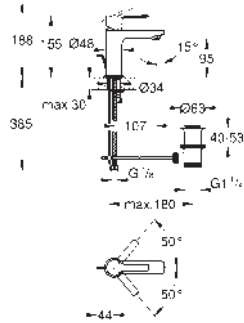

fits Grotherm SmartControl and SmartControl mixer

GROHE LINEARE

Ref. no.

Colour

- 32 109 001 **chrome**
- 32 109 DC1 **supersteel**
- 32 109 AL1 **brushed hard graphite**

Lineare
Single-lever basin mixer 1/2"
XS-Size
GROHE SilkMove 28 mm ceramic cartridge with temperature limiter
GROHE Long-Life finish
GROHE Water Saving - Less water, perfect flow maximum flow rate (at 3 bar): 5 l/min
SpeedClean mousseur
GROHE FastFixation Plus installation system
 pop-up waste set 1 1/4"
 flexible connection hoses