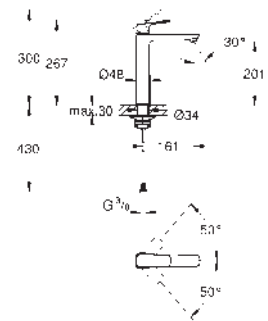

- 101729 000 0 **chrome**
- 101729 243 0 **matte black**

GROHE Cube0
Single-lever basin mixer 1/2"
XL-Size
single hole installation
for free-standing basins
metal lever
GROHE SilkMove 28 mm ceramic cartridge
adjustable flow rate limiter
with temperature limiter
GROHE Water Saving - Less water, perfect flow
maximum flow rate (at 3 bar): 5 l/min
GROHE AquaGuide adjustable mousseur
GROHE FastFixation installation system
smooth body
flexible connection hoses