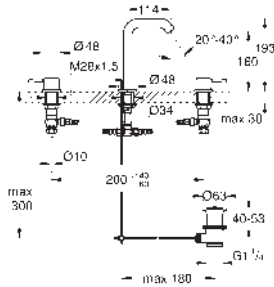

- 20 296 001 chrome
- 20 296 DC1 supersteel
- 20 296 GL1 cool sunrise
- 20 296 GN1 brushed cool sunrise
- 20 296 DA1 warm sunset
- 20 296 DL1 brushed warm sunset
- 20 296 AL1 brushed hard graphite

Essence
3-hole basin mixer 1/2"
M-Size
ceramic headparts 1/2", 90°
GROHE Long-Life finish
GROHE Water Saving - Less water, perfect flow
maximum flow rate (at 3 bar): 5 l/min
GROHE AquaGuide adjustable mousseur
pop-up waste set 1 1/4"
flexible connection hoses between spout and side valves