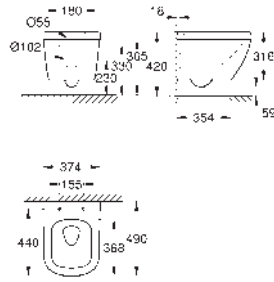

39 206 000

alpine white

Euro Ceramic

Wall hung compact WC

for concealed cistern

horizontal outlet

GROHE Triple Vortex flushing technology

wash down

rimless

flush volume 3/5 l

49 cm width

including fixation set

sanitary ware

fully skirted with invisible fixation

compatible with seat and cover 39 330 002 (soft close) and 39 331 002 (without

soft close)