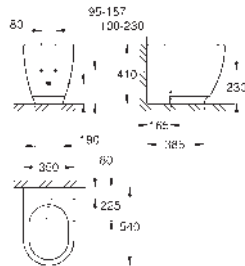

39 575 00H

alpine white

Essence
Floor standing bidet
1 hole punched
with overflow
including fixation set
sanitary ware
fully skirted with invisible fixation
GROHE PureGuard anti-scale coating and anti-bacterial glazing