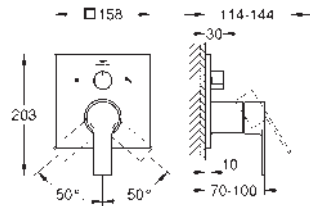

- 29 176 001 chrome
- 29 176 DC1 supersteel
- 29 176 GL1 cool sunrise
- 29 176 GN1 brushed cool sunrise
- 29 176 DA1 warm sunset
- 29 176 DL1 brushed warm sunset
- 29 176 AL1 brushed hard graphite

Allure
Single-lever mixer with 3-way diverter
final installation for GROHE Rapido SmartBox (35 604)
GROHE SilkMove 46 mm ceramic cartridge
GROHE Long-Life finish
GROHE FastFixation escutcheon with covered shaft sealing and covered fixing metal escutcheon, retroactively 6° adjustable
3-way diverter
outlet A = 27 l/min, outlet B = 27 l/min, outlet C = 27 l/min
without roughing-in-set

35 604 000
GROHE Rapido SmartBox universal rough-in box for concealed installation