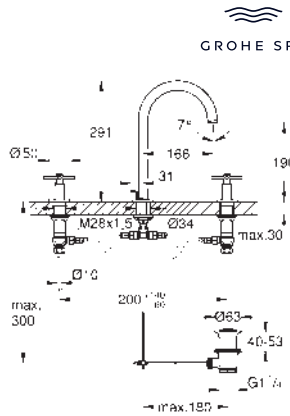

1. GROHE SPA
2. 20 643 000 chrome
   - 20 643 DC0 supersteel
   - 20 643 GL0 cool sunrise
   - 20 643 GN0 brushed cool sunrise
   - 20 643 DA0 warm sunset
   - 20 643 DL0 brushed warm sunset
   - 20 643 AL0 brushed hard graphite

Atrio
3-hole basin mixer 1/2"
L-Size
ceramic headparts 1/2", 90°
GROHE Long-Life finish
GROHE Water Saving - Less water, perfect flow
maximum flow rate (at 3 bar): 5 l/min
swivel tubular spout with mousseur and stop limiter
adjustable swivel area 0° / 150° / 360°
pop-up waste set 1 1/4"
flexible connection hoses between spout and side valves
with cross handles
Sets of caps with „H“ and „C“ marking and without marking