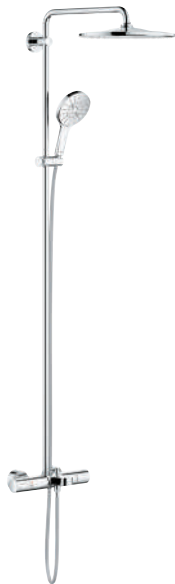

GROHE RAINSHOWER SMARTACTIVE SYSTEM

Ref. no.

Colour

26 657 000

chrome

Rainshower SmartActive 310

Shower system with Bath Safety Mixer for wall mounting

horizontal swivable 450 mm shower arm

exposed Safety Mixer with Aquadimmer function

head shower Rainshower Mono 310

maximum flow rate (at 3 bar): 7.5 l/min

with ball joint

bath inlet

separate diverter for hand shower

hand shower Rainshower SmartActive 130

maximum flow rate (at 3 bar): 8.5 l/min

adjustable in height with gliding element

Silverflex shower hose 1750 mm

GROHE TurboStat compact cartridge

GROHE Water Saving - Less water, perfect flow

GROHE SafeStop safety button at 38°C

GROHE SafeStop Plus optional temperature limiter at 43°C included

GROHE CoolTouch no risk of scalding

GROHE DreamSpray perfect spray pattern

GROHE SmartTip showering spray selection via push of a ring

GROHE Long-Life finish

GROHE FastFixation upper bracket adjustable

SpeedClean anti-lime system

Inner WaterGuide for a longer life

minimum flow rate 7 l/min.