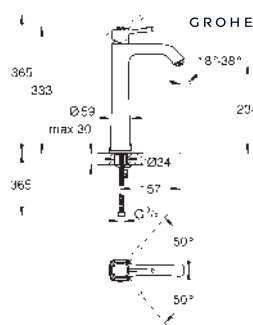

24 371 000
24 371 IGO

chrome
chrome/gold

Grandera
Single-lever basin mixer 1/2"

XL-Size

for free-standing basins

GROHE SilkMove 28 mm ceramic cartridge temperature limiter

GROHE Long-Life finish

GROHE Water Saving - Less water, perfect flow maximum flow rate (at 3 bar): 5 l/min

GROHE FastFixation installation system

GROHE AquaGuide adjustable mousseur

smooth body

flexible connection hoses