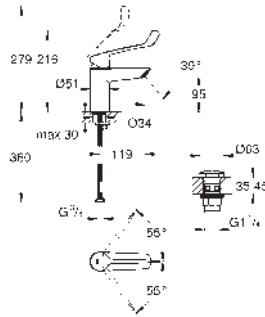

23 982 003

chrome

Eurosmart

Single-lever basin mixer 1/2"

S-Size

long metal lever
lever length 156 mm
GROHE SilkMove 35 mm ceramic cartridge
maximum flow rate (at 3 bar): 8 l/min
laminar flow straightener
adjustable flow rate limiter
with temperature limiter
GROHE FastFixation installation system
smooth body with push-open pop-up waste set 1 1/4"
flexible connection hoses