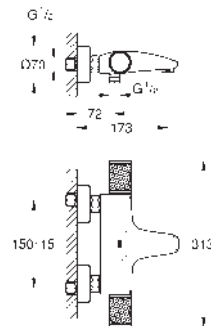

built-in non-return valves

dirt strainers

protected against backflow

S-unions

metal rosette

GROHE Water Saving - Less water, perfect flow

34 834 001

chrome