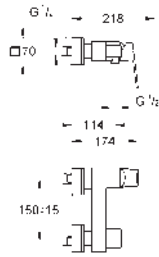

GROHE EUROCUBE

Ref. no.

Colour

- 23 145 000 **chrome**
- 23 145 DC0 **supersteel**
- 23 145 AL0 **brushed hard graphite**

Eurocube
Single-lever shower mixer 1/2"
wall mounted
GROHE SilkMove 46 mm ceramic cartridge
GROHE Long-Life finish
adjustable flow rate limiter
shower bottom outlet with integrated non return-valve
covered S-unions
protected against backflow