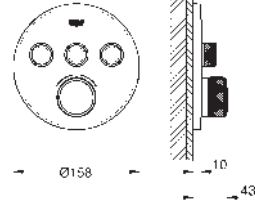

Ref. no.

Colour

- 29 121 000 chrome
- 29 121 DC0 supersteel
- 29 121 GL0 cool sunrise
- 29 121 DA0 warm sunset
- 29 121 DL0 brushed warm sunset
- 29 121 A00 hard graphite
- 29 121 AL0 brushed hard graphite

Grohtherm SmartControl
Safety mixer for concealed installation with 3 valves
final installation for GROHE Rapido SmartBox (35 604)
GROHE FastFixation metal wall escutcheon, retroactively 6° adjustable
GROHE Long-Life finish
GROHE SmartControl push for ON-OFF, turn for volume adjustment
exchangeable symbols
GROHE TurboStat compact cartridge
GROHE ProGrip with knurl structure
GROHE SafeStop safety button at 38C
GROHE SafeStop Plus optional temperature limiter at 43°C or 46°C included
built-in non-return valves and dirt strainers
multiple outlets can be run simultaneously
flow performance: outlet A = 23 l/min, outlet B = 27 l/min, outlet C = 23 l/min,
outlet A + B = 33 l/min, outlet A + B + C = 36 l/min

35 604 000
GROHE Rapido SmartBox universal rough-in box for concealed installation

- 29 122 000 chrome
- 29 122 DC0 supersteel
- 29 122 GL0 cool sunrise
- 29 122 DA0 warm sunset
- 29 122 DL0 brushed warm sunset
- 29 122 A00 hard graphite
- 29 122 AL0 brushed hard graphite