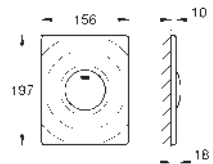

37 063 000
37 063 SH0

chrome
alpine white

Surf
Flush plate
156 x 197 mm
manual activation
push button actuation
material: ABS
GROHE Long-Life finish