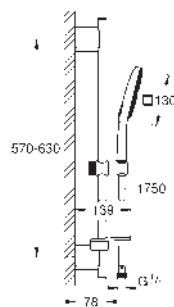

26 584 000 **chrome**

Rainshower SmartActive 130 Cube
Shower rail set 3 sprays

hand shower Rainshower SmartActive 130 Cube (26 582)
maximum flow rate (at 3 bar): 8.5 l/min
shower rail 600 mm
wall holders made of metal
Silverflex shower hose 1750 mm 1/2" x 1/2" (28 388)
GROHE EasyReach tray
GROHE Water Saving - Less water, perfect flow
GROHE DreamSpray perfect spray pattern
GROHE Long-Life finish
GROHE FastFixation Plus adjustable distance between brackets for fixing to existing drilling holes
GROHE TileFix adjustable depth on upper and lower bracket
SpeedClean anti-lime system
Inner WaterGuide for a longer life
TwistStop to prevent hose from twisting

26 585 000 **chrome**
ditto, maximum flow rate (at 3 bar): 5.5 l/min