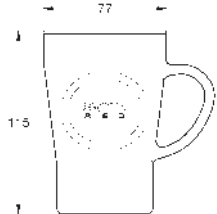

Ref. no.

Colour

30 339 001
30 339 DC1

chrome
supersteel

GROHE Red Mono

Pillar tap and M size boiler

GROHE Red Mono pillar tap
L-spout

GROHE ChildLock push buttons for boiling water

TÜV certified triple electronic safeguards against accidental activation of boiling water

GROHE Long-Life finish

insulated tubular spout, swivel area 150°

GROHE Red boiler M size

3 liter 100° C boiling water, 4 liter total capacity

required inlet pressure: 1-7 bar

with flexible connection hose and outlet for boiling water

CE approved

power supply 230 V 50 Hz

power consumption 2100 W, standby power consumption 15 W

energy efficiency class A

GROHE Blue S-Size filter starter set

for protection of the boiler from limescale

capacity 600 l at 20° dKH, flow rate measuring unit

40 830 001

**GROHE Red
Boiler Size M**

reservoir for boiling and hot water

3 liter boiling water

4 liter total capacity

required inlet pressure: 1-7 bar

with flexible connection hoses and connection for boiling water

CE approved

power supply 230 V 50 Hz 30 VA

power consumption 2100 W

standby power consumption 15 W

40 831 001

**GROHE Red
Boiler Size L**

reservoir for boiling and hot water

5.5 liter boiling water

7 liter total capacity

required inlet pressure: 1-7 bar

with flexible connection hoses and connection for boiling water

CE approved

power supply 230 V 50 Hz 30 VA

power consumption 2100 W

standby power consumption 15 W

40 432 000

**GROHE Red
Tea glasses (4 pieces)**

heat proof glass with GROHE Red decor

dishwasher safe

volume 250 ml