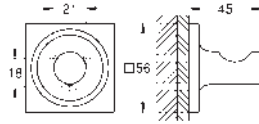

40 284 001

chrome

40 284 DC1

supersteel

40 284 GL1

cool sunrise

40 284 GN1

brushed cool sunrise

40 284 DA1

warm sunset

40 284 DL1

brushed warm sunset

40 284 AL1

brushed hard graphite

Allure

Bathrobe hook

material: metal

concealed fastening

GROHE Long-Life finish