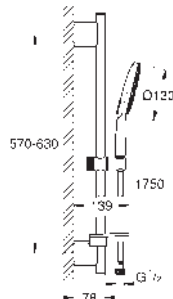

26 547 000	chrome
ditto, maximum flow rate (at 3 bar): 5.5 l/min