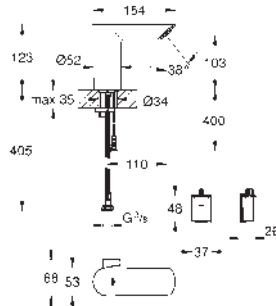

GROHE BAU COSMOPOLITAN E

Ref. no.

Colour

36 451 000

chrome

Bau Cosmopolitan E

Infra-red electronic basin mixer 1/2" with mixing device and temperature limiter

with infrared sensor for bi-directional communication for monitoring, configuration and service purpose
6V lithium battery, type CR-P2
battery lifetime: approx. 7 years (150 actuations a day)

GROHE Long-Life finish

GROHE Water Saving - Less water, perfect flow

maximum flow rate (at 3 bar): 5 l/min

Lead and Nickel Free Inner Water Ways

body made of composite polymer

flexible connection hoses

non-return valve, dirt strainers

integrated solenoid valve

external battery

rapid installation system

multistage battery status display

7 pre-set programs:

auto flush, thermal disinfection, cleaning mode

additional functions and precise settings by remote control 36 407

CE approved

type of protection faucet IP 59