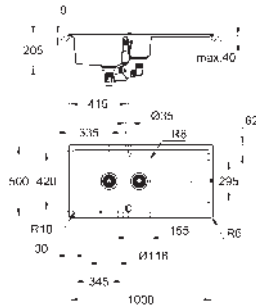

GROHE COMPOSITE SINKS

Ref. no.

Colour

31 642 AP0

granite black

K400

Composite sink with drainer
model: K400 60-C 100/50 1.5 rev

mounting type: top mount
material: quartz composite

GROHE Whisper

min. cabinet size: 600 mm

dimensions: 1000 x 500 mm

1 bowl: 335 x 420 x 205 mm

0.5 bowl: 155 x 295 x 146 mm

outer radius: R6, inner bowl radius: big bowl R10, small bowl R8

GROHE FastFixation installation system

sink mountable left or right

cut-out: 980 x 480 mm

drainer: automatic waste fitting

accessories included: automatic waste fitting with rotary handle, waste kit, basket

strainer waste, mounting set

optional: push to open excenter (40 986 SD0)

amount of fasteners included (top mount): 7

heat resistant up to 180° C