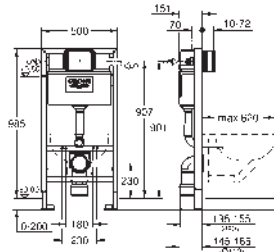

GROHE RAPID SL FOR WC

Ref. no.

Colour

38 525 001

Rapid SL

Element for WC, 1.00 m installation height

for on-the-wall installations or studded walls
powder coated steel frame, self-supporting
for dry-cladding, completely pre-assembled
with fixed connections
TÜV approved
2 WC fixing bolts, WC ceramics with small bearing area (< 205 mm)
require 38 779 000

distance of fixing bolts 180/230 mm

outlet bend Ø 90 mm

depth adjustable

reducer Ø 90/110 mm

inlet and outlet connecting set

flushing cistern containing the following features:

pneumatic discharge valve offering 3 modes of operation: dual flush or start/stop or single flush

front or top actuation

water supply from left/right or back

low noise (group I acc. to German Noise Specification)

insulated against condensation

1/2" water supply connection including integrated angle valve and push fit flexible hose union

Shortable inspection shaft incl. protection during construction phase

for on-the-wall installation 38 558 00M needs to be ordered separately

for mounting of small flush plates please order revision shaft 40 950 000 (sold separately)

38 526 000

Rapid SL

Element for WC, 0.82 m installation height

for on-the-wall installations or studded walls
powder coated steel frame, self-supporting
for dry-cladding, completely pre-assembled
with fixed connections

TÜV approved

2 WC fixing bolts, distance of fixing bolts 180/230 mm

PP outlet bend Ø 90 mm

depth adjustable

reducer Ø 90/110 mm

inlet and outlet connecting set

flushing cistern containing the following features:

pneumatic discharge valve offering 3 modes of operation: dual flush or start/stop or single flush

front or top actuation

water supply from left/right or back

low noise (group I acc. to German Noise Specification)

insulated against condensation

1/2" water supply connection including integrated angle valve and push fit flexible hose union

Shortable inspection shaft incl. protection during construction phase

for on-the-wall installation 38 558 00M needs to be ordered separately

for mounting of small flush plates please order revision shaft 40 950 000 (sold separately)