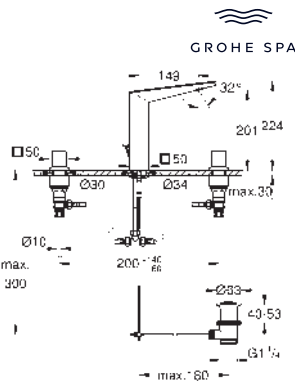

20 669 000 chrome
20 669 DC0 supersteel
20 669 AL0 brushed hard graphite

Allure Brilliant Private Collection
3-hole basin mixer 1/2"
L-Size
black Caesarstone trapeze handles
spout with Vanilla Noir Caesarstone inlay
ceramic headparts 1/2", 90°
GROHE Long-Life finish
GROHE Water Saving - Less water, perfect flow
maximum flow rate (at 3 bar): 5 l/min
spout with integrated mousseur
pop-up waste set 1 1/4"
flexible connection hoses between spout and side valves