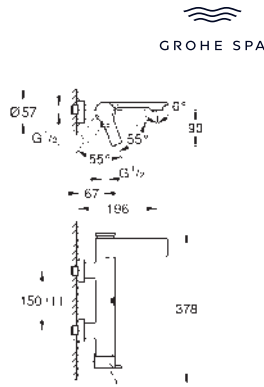

Ref. no.

Colour

1. GROHE SPA
2. 32 826 001 chrome
   - 32 826 DC1 supersteel
   - 32 826 GL1 cool sunrise
   - 32 826 GN1 brushed cool sunrise
   - 32 826 DA1 warm sunset
   - 32 826 DL1 brushed warm sunset
   - 32 826 AL1 brushed hard graphite

Allure
Single-lever bath mixer 1/2" exposed
wall mounted
GROHE SilkMove 35 mm ceramic cartridge
GROHE Long-Life finish
adjustable flow rate limiter
automatic diverter: bath/shower
cast spout
mousseur
shower bottom outlet with integrated non return-valve
covered S-unions
protected against backflow