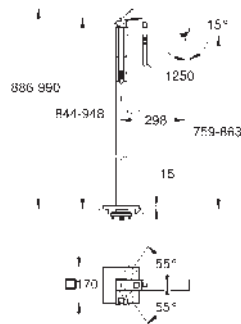

- 23 672 001 **chrome**
- 23 672 DC1 **supersteel**
- 23 672 AL1 **brushed hard graphite**

Eurocube
Single-lever bath mixer 1/2", floor mounted
final installation for 45 984, 29 086
GROHE SilkMove 35 mm ceramic cartridge
with temperature limiter
GROHE Long-Life finish
automatic diverter: bath/shower
spout with mousseur
Euphoria Cube+ Stick hand shower 6.6 l/min (26 467)
Silverflex shower hose 1.250 mm (28 362)
projection 298 mm
integrated non-return valve in shower outlet
protected against backflow
with shower holder

- 45 984 001 **chrome**
- **Rough-in set 1/2" for floor-mounted mixers/spouts**

- 29 086 000 **Rough-in set 1/2" for floor-mounted mixers/spouts**

- 13 303 000 **chrome**
- 13 303 DC0 **supersteel**
- 13 303 AL0 **brushed hard graphite**

Eurocube
Bath spout
wall mounted
GROHE Long-Life finish
mousseur
male thread 1/2"
projection 170 mm