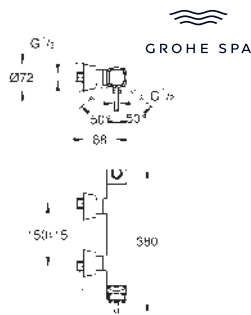

29 417 000
29 417 IGO

chrome
chrome/gold

23 319 000
Rough-in set for 2 hole basin mixers, wall installation

24 372 000
24 372 IGO

chrome
chrome/gold

Grandera
Single-lever bidet mixer 1/2"
GROHE SilkMove 28 mm ceramic cartridge
temperature limiter
GROHE Long-Life finish
GROHE FastFixation installation system
ball-joint mousseur
pop-up waste set 1 1/4"
flexible connection hoses