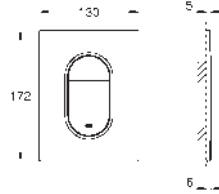

GROHE FLUSH PLATES FOR WC

Ref. no.

Colour

37 624 000	chrome
37 624 P00	matt chrome
37 624 SH0	alpine white
37 624 DC0	supersteel
37 624 GL0	cool sunrise
37 624 GN0	brushed cool sunrise
37 624 DA0	warm sunset
37 624 DL0	brushed warm sunset
37 624 A00	hard graphite
37 624 AL0	brushed hard graphite

Arena Cosmopolitan S

Flush plate

for dual flush
for pneumatic discharge valve AV1
GD 2 cistern
vertical installation
130 x 172 mm
material: ABS

GROHE Long-Life finish

GROHE Water Saving - Less water, perfect flow
flush plate with magnetic holder and fixing brackets included
compatible with Rapid SLX

for use with Rapid SL and Uniset with GD 2 cistern please order shaft 40 911 000

for use with Rapid SL and Uniset 0.82 m installation height please order shaft 40 950 000 (sold separately)

37 624 KF0	phantom black
ditto, Professional exclusive