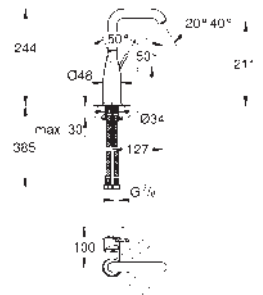

- 24 177 001
- 24 177 KF1

chrome
phantom black

Essence
Single-lever basin mixer 1/2"
L-Size
GROHE SilkMove 28 mm ceramic cartridge
with temperature limiter
GROHE Long-Life finish
GROHE Water Saving - Less water, perfect flow
maximum flow rate (at 3 bar): 5 l/min
GROHE AquaGuide adjustable mousseur
GROHE FastFixation Plus installation system
swivel spout with mousseur and stop limiter
adjustable swivel area 0° / 150° / 360°
smooth body
flexible connection hoses
replaces Essence basin mixer 23 541 001