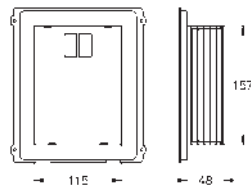

40 949 000

chrome

Revision shaft for small flush plates

for combination with 80 mm cistern