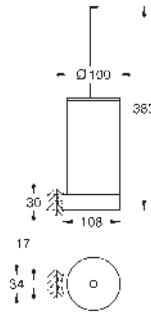

GROHE SELECTION

Ref. no.

Colour

- 41 076 000 chrome
- 41 076 DC0 supersteel
- 41 076 GL0 cool sunrise
- 41 076 GN0 brushed cool sunrise
- 41 076 DA0 warm sunset
- 41 076 DL0 brushed warm sunset
- 41 076 A00 hard graphite
- 41 076 AL0 brushed hard graphite

Selection
Toilet brush set
material: glass / metal
wall mounted
concealed fastening
GROHE Long-Life finish

- 41 215 KF0 phantom black
- ditto, Professional exclusive

- 40 791 001 white
- 40 791 KS1 velvet black
- Spare brush head