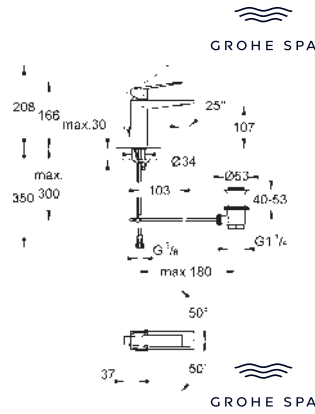

GROHE SPA

GROHE ALLURE BRILLIANT

Ref. no.

Colour

- 24 341 000 chrome
- 24 341 DC0 supersteel
- 24 341 AL0 brushed hard graphite

Allure Brilliant
Single-lever basin mixer 1/2"
M-Size
GROHE SilkMove 28 mm ceramic cartridge
temperature limiter
GROHE Long-Life finish
GROHE Water Saving - Less water, perfect flow
maximum flow rate (at 3 bar): 5 l/min
GROHE FastFixation installation system
spout with integrated mousseur
pop-up waste set 1 1/4"
flexible connection hoses

- 24 342 000 chrome
- 24 342 DC0 supersteel
- 24 342 AL0 brushed hard graphite
- ditto, smooth body