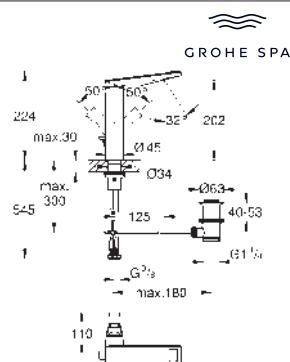

24 408 000
24 408 DC0
24 408 AL0

chrome
supersteel
brushed hard graphite

Allure Brilliant Private Collection
Single-lever basin mixer 1/2"
L-Size
spout with White Attica Caesarstone inlay
GROHE SilkMove 28 mm ceramic cartridge
temperature limiter
GROHE Long-Life finish
GROHE Water Saving - Less water, perfect flow
maximum flow rate (at 3 bar): 5 l/min
GROHE FastFixation installation system
spout with integrated mousseur
pop-up waste set 1 1/4"
flexible connection hoses