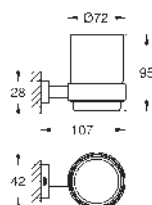

40 755 001

chrome

Essentials Cube Crystal glass with holder

material: glass / metal
holder (40 508 001)
crystal glass (40 372 001)
concealed fastening
GROHE Long-Life finish