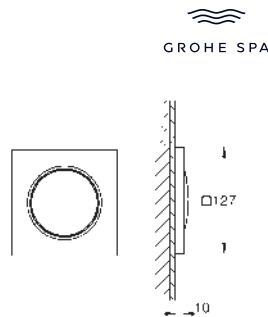

36 472 000

chrome

**F-digital Deluxe
Light set**

127 x 127 mm per module
full spectrum LED: soft light with changing rainbow colours
individually adjustable: permanent lighting with colour selection

1. 1 light module with two plug connections
   - 1 light module with one plug connection
2. waterproof & corrosion protected
   supply voltage: 12 V DC

GROHE Long-Life finish

requires rough-in set (29 412 000), F-digital Deluxe base unit box (26 864 000 or 36 476 000), Bluetooth unit (36 475 000) and various cable connections – all to be ordered separately due to installation situation

Product contains built-in LED lamps, which cannot be changed: energy efficiency class: A+