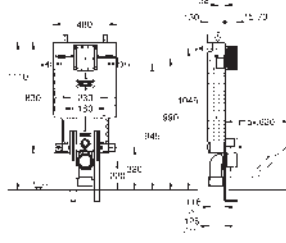

38 642 001

Uniset

Element for WC with EPS housing and support feet

sound-insulating EPS module for masonry-in

830 x 470 x 130 mm

rail adaptors for modular fixing

wall rail with fixing accessories for single installation

2 WC fixing bolts, distance of fixing bolts 180/230 mm

outlet bend Ø 90 mm, depth adjustable

reducer Ø 90/110 mm

inlet and outlet connecting set

flushing cistern GD 2, containing following features:

adjustment ex factory 6 l and 3 l

pneumatic discharge valve offering 3 modes of operation: dual flush or start/stop or single flush

water supply from left/right/back or top

low noise (group I acc. to German Noise Specification)

insulated against condensation

1/2" water supply connection including integrated angle valve and push fit

flexible hose union

no tools required for installation of inspection shaft

preparation for shower toilets with additional accessory 40 899 000

for mounting of small flush plates revision shaft 40 911 000 needs to be ordered separately