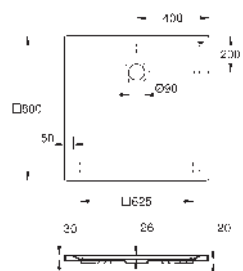

39 302 000

alpine white

Acrylic shower tray 800 x 800

dimensions: 800 x 800 mm

depth: 30 mm

material: acrylic

diameter of waste outlet: 90 mm

recommended GROHE waste sets: 49 533 000 (vertical) and 49 534 000 (horizontal), sold separately