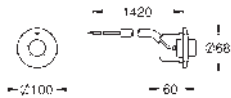

GROHE FLUSH PLATES FOR WC

Ref. no.

Colour

37 060 000

chrome

Pneumatic actuation
GROHE Long-Life finish
push button actuation with
escutcheon Ø 100 mm
pneumatic hose 1.50 m
without flush plate