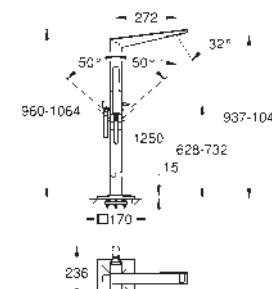

45 984 001

chrome

Rough-in set 1/2" for floor-mounted mixers/spouts

29 086 000

Rough-in set 1/2" for floor-mounted mixers/spouts