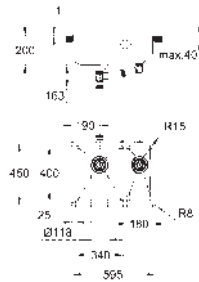

GROHE STAINLESS STEEL SINKS

Ref. no.

Colour

31 577 SD1

stainless steel

K700U

Stainless steel sink

model: K700U 60-S 59.5/45 1.5h

mounting type: undermount, top mount or flush mount

material: stainless steel AISI 304 (V2A)

material thickness: 1 mm

GROHE Long-Life finish

finish: satin finish

GROHE Whisper

min. cabinet size: 600 mm

dimensions: 595 x 450 mm

1 bowl: 340 x 400 x 200 mm

0.5 bowl: 180 x 400 x 140 mm

outer radius: R16 (undermount)/R3 (topmount), inner bowl radius: R15

GROHE FastFixation installation system

sink mountable left

cut-out (undermount): 547 x 402 mm (R16)

cut-out (top mount): 580 x 435 mm (R3)

cut-out (flush mount): 580 x 435 mm (R3) (top step outer size: -596 x 451 -R8 deep -3.5 mm)

drainer: Ø 3.5" basket strainer waste

accessories included: waste kit, basket strainer waste, mounting set

optional: push to open excenter (40 986 SD0)

amount of fasteners included (top mount): 8

amount of fasteners included (undermount): 8