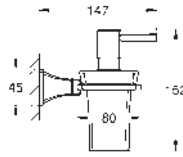

Grandera
Holder with ceramic soap dispenser
material: ceramic/metal
filling quantity 110 ml
GROHE Long-Life finish