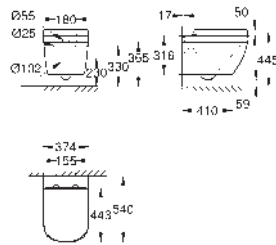

39 554 000

alpine white

Euro Ceramic
Wall hung WC set
Euro Ceramic wall hung WC with Triple Vortex (39 328 000)
for concealed cistern
horizontal outlet
wash down
rimless
flush volume 3/5 l
sanitary ware
fully skirted with invisible fixation
Euro Ceramic WC seat with lid
soft close
quick release function
detachable
material: Duroplast
including fixation set