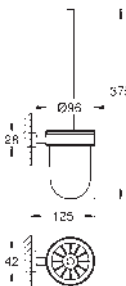

40 513 001
40 513 DC1
40 513 AL1

chrome
supersteel
brushed hard graphite

**Essentials Cube
Toilet brush set**

material: glass / metal
wall mounted
concealed fastening
GROHE Long-Life finish

40 791 001
40 791 KS1

white
velvet black

Spare brush head

40 392 000
Spare brush

chrome

40 393 000
Spare glass

daVinci satin white