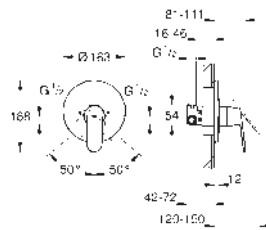

32 880 000 **chrome**

Eurocosmo
Single-lever shower mixer 1/2"
wall installation
GROHE SilkMove 46 mm ceramic cartridge
GROHE Long-Life finish
set for final installation
concealed body
adjustable flow rate limiter
adjustable minimum flow rate 2.5 l/min
escutcheon- and shaft-sealing
metal rosette
screwed
optional temperature limiter