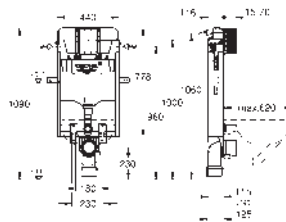

39 165 000

Uniset

Element for WC

778 x 440 x 116 mm

for single installation

2 WC fixing bolts, distance of fixing bolts 180/230 mm

outlet bend Ø 90 mm

reducer Ø 90/110 mm

inlet and outlet connecting set

flushing cistern GD 2, containing following features:

adjustment ex factory 6 l and 3 l

pneumatic discharge valve offering 3 modes of operation: dual flush or start/stop or single flush

water supply from left/right/back or top

low noise (group I acc. to German Noise Specification)

cistern insulated against condensation

1/2" angle valve with push fit flexible hose union

no tools required for installation of inspection shaft

for vertical or horizontal use

preparation for shower toilets with additional accessory 40 899 000

for mounting of small flush plates revision shaft 40 911 000 needs to be ordered separately