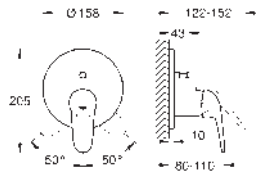

24 047 003

chrome

Eurostyle

Single-lever mixer with 2-way diverter

final installation for
GROHE Rapido SmartBox (35 604)
GROHE SilkMove 46 mm ceramic cartridge
GROHE Long-Life finish
GROHE FastFixation escutcheon with covered shaft sealing and covered fixing metal escutcheon, retroactively 6° adjustable
automatic 2-way diverter
outlet B = 27 l/min, outlet C = 27 l/min

35 604 000

GROHE Rapido SmartBox universal rough-in box for concealed installation