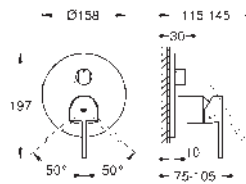

- 24 093 003 chrome
- 24 093 DC3 supersteel
- 24 093 AL3 brushed hard graphite

GROHE Plus
Single-lever mixer with 3-way diverter
final installation for
GROHE Rapido SmartBox (35 604)
GROHE SilkMove 46 mm ceramic cartridge
GROHE Long-Life finish
GROHE FastFixation escutcheon with covered shaft sealing and covered fixing metal escutcheon, retroactively 6° adjustable
3-way diverter
outlet A = 27 l/min, outlet B = 27 l/min, outlet C = 27 l/min

- 35 604 000
- GROHE Rapido SmartBox universal rough-in box for concealed installation