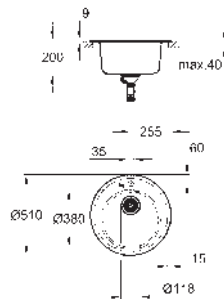

31 656 AP0

granite black

K200

Composite sink
model: K200 50-C 51 1.0

mounting type: top mount
material: quartz composite

GROHE Whisper

min. cabinet size: 500 mm

dimensions: Ø 510 mm

1 bowl: Ø 380 x 200 mm

inner bowl radius: Ø 380 mm

GROHE FastFixation installation system

cut-out: Ø 490 mm

drainer: automatic waste fitting

accessories included: waste kit, basket strainer waste, mounting set

optional: push to open excenter (40 986 SD0)

amount of fasteners included (top mount): 3

heat resistant up to 180° C