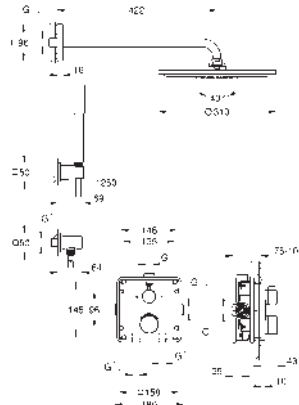

Grotherm

Perfect shower set with Rainshower Cosmopolitan 310

Grotherm set for final installation with Aquadimmer (24 079)

GROHE Rapido SmartBox (35 604)

Rainshower Cosmopolitan 310 metal head shower (27 477)

Rainshower shower arm 422 mm (26 145)

handshower (28 034)

Rainshower wall holder (27 075)

Rainshower wall elbow connection (27 076)

Silverflex shower hose 1.250 mm (28 362)

34 734 000

chrome