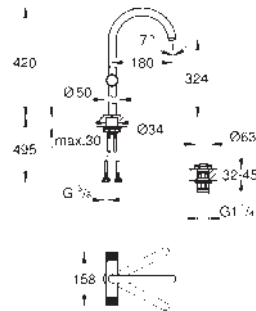

Aerio Private Collection
Single-hole basin mixer 1/2"
XL-Size
for free-standing basins
ceramic headparts 1/2", 90°
GROHE Long-Life finish
GROHE Water Saving - Less water, perfect flow
maximum flow rate (at 3 bar): 5 l/min
rapid installation system
swivel tubular spout with mousseur and stop limiter
adjustable swivel area 0° / 150° / 360°
Push-open waste set 1 1/4"
flexible connection hoses
knobs with metal inlay
can be combined with 48 456 000 or 48 457 000

48 456 000
Aerio Private Collection
Inlays made from White Attica Caesarstone material
can be combined with Aerio Private Collection:
one-hole basin mixer L-Size 21 138
one-hole basin mixer XL-Size 21 142
Caesarstone is a quartz composite material. Structures and textures on the surface may vary and are unique.

48 457 000
Aerio Private Collection
Inlays made from Vanilla Noir Caesarstone material
can be combined with Aerio Private Collection:
one-hole basin mixer L-Size 21 138
one-hole basin mixer XL-Size 21 142
Caesarstone is a quartz composite material. Structures and textures on the surface may vary and are unique.