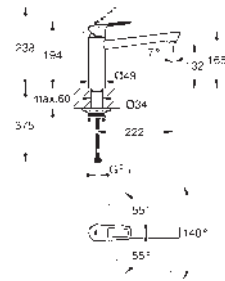

31 706 000

chrome

BauLoop
Single-lever sink mixer 1/2"
medium spout
GROHE Long-Life finish
GROHE Long-Life 35 mm ceramic cartridge
Lead and Nickel Free Inner Water Ways
swivel tubular spout
swivel area 140°, mousseur with coin slot for tool free replacement
flexible connection hoses
metal fixation set
maximum flow rate (at 3 bar): 11 l/min