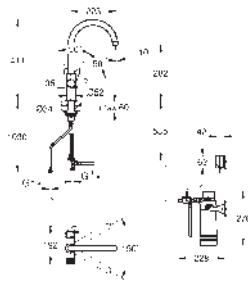

30 582 000

chrome

GROHE Blue Pure BauCurve

Starter kit with Ultrasafe filter

consisting of:

GROHE Blue single-lever sink mixer with filter function
single hole installation

C-spout

separate handle for filtered water

GROHE SilkMove 28 mm ceramic cartridge

swivel tubular spout

swivel area 150°

separate inner water ways for filtered and non-filtered water

flexible connection hoses

GROHE Blue filter head

GROHE Blue Ultrasafe filter retains microplastic > 1 µm, 99.999 % of bacteria and 99,5 % of lead

reduces substances responsible for taste and odor, e.g. chlorine

filter capacity 3000 l, the filter must be replaced after 6 months of use

flow meter for filter lifetime measurement including 2 x AA batteries