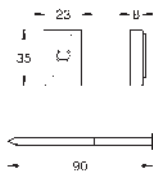

48 543 001

**Tempesta
Compensation disc**
for Tempesta shower rails
27 523 001 / 27 524 001 / 26 971 001
stackable