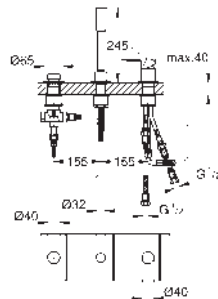

- 19 965 001 **chrome**

Lineare

3-hole bath combination

Three hole installation
GROHE SilkMove 35 mm ceramic cartridge with temperature limiter
GROHE Long-Life finish
single lever mixer operating element
diverter bath/shower
metal stick hand shower
metal shower hose 2000 mm (always chrome for any colour of the set)
flexible connection hoses
connection for shower hose protected against backflow for use with 29 037 for combination with 28 990 / 28 991

- 29 037 000 **Baseframe for installation under tiled surround**

- 45 388 000 **Supporting legs for baseframe**