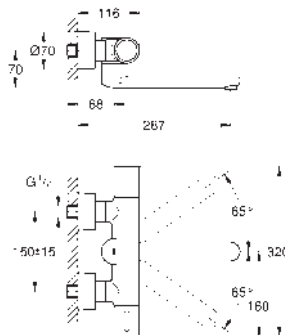

36 455 000

chrome

ditto, projection 255 mm

36 332 000

chrome

Eurosmart Cosmopolitan E Infra-red electronic wall basin mixer with thermostatic temperature control

with infrared sensor for bi-directional communication for monitoring, configuration and service purpose

6V lithium battery, type CR-P2

battery lifetime: approx. 7 years (150 actuations a day)

activation by hand, deactivation automatically when leaving detection zone

two additional detection modes adjustable (hand-hand or body-body)

GROHE Long-Life finish

maximum flow rate (at 3 bar): 8 l/min

GROHE CoolTouch

non-return valve, dirt strainers

GROHE SafeStop at 38C

projection 287 mm, swivel range stop at 130°

with S-unions and with covers, self-sealing escutcheons

multistage battery status display

7 pre-set programs:

auto flush, thermal disinfection, cleaning mode

additional functions and precise settings by remote control 36 407

CE approved