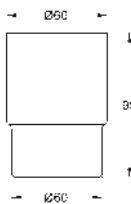

40 372 001

chrome

**Essentials
Crystal glass**

material: glass
fits in the following holders:
Essentials (40 369 xx/1/102 466 2430)
Essentials Cube (40 508)