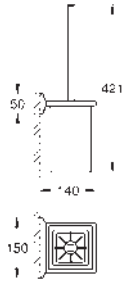

GROHE SPA

40 900 000

chrome

Allure Brilliant

Toilet brush set

material: glass / metal

wall mounted

concealed fastening

GROHE Long-Life finish