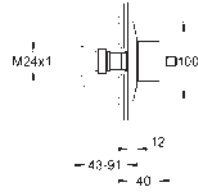

Allure Brilliant
Concealed valve exposed part
final installation for 29 032 000, 35 028 000
GROHE Long-Life finish
installation depth infinitely adjustable
43 - 91 mm

29 032 000
Concealed valve, pre-assembled head part 1/2"

35 028 000
GROHE Rapido C rough-in box for single volume control