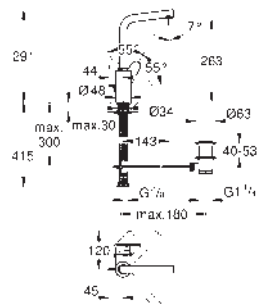

23 054 003

chrome

Eurodisc Cosmopolitan
Single-lever basin mixer 1/2"
L-Size

GROHE SilkMove 35 mm ceramic cartridge
adjustable flow rate limiter
GROHE Long-Life finish
GROHE FastFixation Plus installation system
mousseur
swivel tubular spout
adjustable swivel area 0° / 150° / 360°
pop-up waste set 1 1/4"
flexible connection hoses