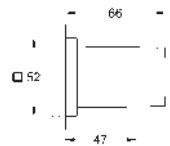

27 693 000

chrome

Euphoria Cube
Wall hand shower holder
not adjustable
GROHE Long-Life finish