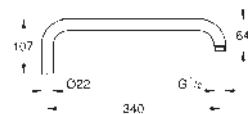

14 047 000

chrome

Rainshower

Shower arm for shower systems

as of 2017

material: metal

projection 340 mm

distance from wall 390 mm

connection thread 1/2"

GROHE Long-Life finish

suitable for all GROHE shower systems except SmartControl

suitable for GROHE shower systems with short nipple, see TPI