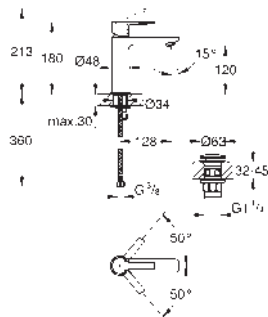

- 23 106 001 **chrome**
- 23 106 DC1 **supersteel**
- 23 106 AL1 **brushed hard graphite**

Lineare
Single-lever basin mixer 1/2"
S-Size
GROHE SilkMove 28 mm ceramic cartridge with temperature limiter
GROHE Long-Life finish
GROHE Water Saving - Less water, perfect flow maximum flow rate (at 3 bar): 5 l/min
SpeedClean mousseur
GROHE FastFixation Plus installation system
smooth body with push-open pop-up waste set 1 1/4"
flexible connection hoses