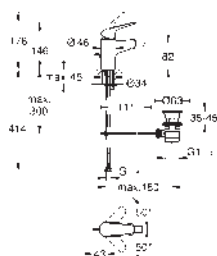

23 263 001

chrome

Euroeco

Single-lever bidet mixer 1/2"

GROHE Long-Life 28 mm ceramic cartridge
with temperature limiter

GROHE Long-Life finish

GROHE Water Saving - Less water, perfect flow
maximum flow rate (at 3 bar): 5 l/min

with ball joint

rapid installation system

plastic pop-up waste set 1 1/4"

flexible connection hoses