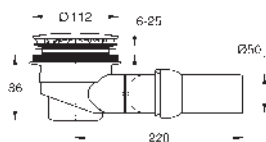

49 534 000

chrome

49 534 SH0

alpine white

Waste set for universal shower tray

Ø 112 mm

horizontal outlet

GROHE Long-Life finish

flow rate 0.7 l/s (42 l/min) according to DIN EN 274