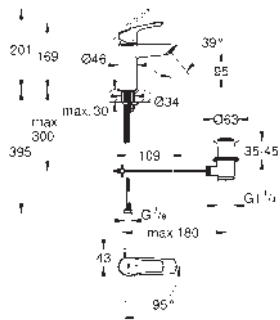

Ref. no.

Colour

33 265 003
33 265 2433

chrome
matte black

Eurosmart

Single-lever basin mixer 1/2"

S-Size

GROHE SilkMove 28 mm ceramic cartridge
adjustable flow rate limiter
with temperature limiter

GROHE Long-Life finish

GROHE Water Saving - Less water, perfect flow

maximum flow rate (at 3 bar): 5 l/min

Lead and Nickel Free Inner Water Ways

GROHE FastFixation installation system

flexible connection hoses

pop-up waste set 1 1/4"

23 922 003

chrome

23 922 2433

matte black

ditto, smooth body with push-open pop-up waste set 1 1/4"

32 467 003

chrome

32 467 2433

matte black

ditto, smooth body

23 124 003

chrome

Eurosmart

Single-lever basin mixer 1/2"

S-Size

GROHE SilkMove 28 mm ceramic cartridge
adjustable flow rate limiter
with temperature limiter

GROHE Long-Life finish

GROHE Water Saving - Less water, perfect flow

maximum flow rate (at 3 bar): 5 l/min

GROHE FastFixation installation system

smooth body

flexible connection hoses

with shower set consisting of

hand shower with integrated diverter

wall shower holder

32 926 2433

matte black

Eurosmart

Single-lever basin mixer 1/2"

S-Size

GROHE SilkMove Energy Saving 28 mm ceramic cartridge
with energy saving function via cold start

adjustable flow rate limiter

with temperature limiter

GROHE Water Saving - Less water, perfect flow

maximum flow rate (at 3 bar): 5 l/min

Lead and Nickel Free Inner Water Ways

GROHE FastFixation installation system

pop-up waste set 1 1/4"

lift rod in lateral position

flexible connection hoses

professional edition