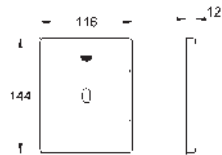

37 337 001

chrome

Tectron Surf

Infra-red electronic for Urinal

with infrared sensor for bi-directional communication for monitoring, configuration and service purpose

6V lithium battery, type CR-P2

battery lifetime: approx. 7 years (150 actuations a day)

GROHE Long-Life finish

cartridge with solenoid valve and dirt strainer

front plate 116 x 144 mm

flow pressure min 0.5 bar, operating pressure max 10 bar

multistage battery status display

7 pre-set programs:

auto flush, cleaning mode, pre-flush on/off

additional functions and precise settings by remote control 36 407

adjustable flow time by hand or remote

set for final installation

for Rapido U or Rapido UMB

CE approved