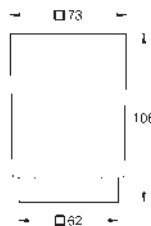

40 783 000

chrome

**Selection Cube
Glass**

material: glass
fits in the following holder: Selection Cube (40 865 000/102 275 KF00)