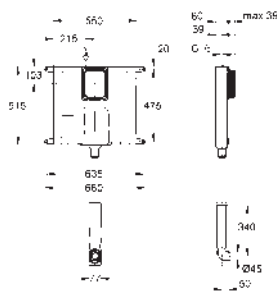

38 863 000

Flushing cistern for WC 80 mm

pneumatic discharge valve offering 3 modes of operation: dual flush or start/stop or single flush
water supply connection from top
low noise (group I acc. to German Noise Specification)
with push fit flexible hose union
angle valve 15 mm (1/2")
Shortable inspection shaft incl. protection during construction phase, for vertical use
fixing brackets
without wall plate/actuation
GROHE Water Saving - Less water, perfect flow
for mounting of small flush plates revision shaft 40 949 000 to be ordered separately