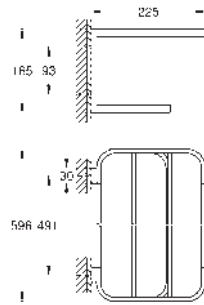

GROHE SELECTION

Ref. no.

Colour

- 41 066 000 chrome
- 41 066 DC0 supersteel
- 41 066 GL0 cool sunrise
- 41 066 GN0 brushed cool sunrise
- 41 066 DA0 warm sunset
- 41 066 DL0 brushed warm sunset
- 41 066 A00 hard graphite
- 41 066 AL0 brushed hard graphite

Selection
Multi-towel rack
material: metal
length 596 mm
concealed fastening
GROHE Long-Life finish