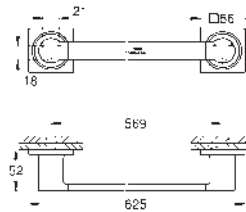

brushed hard graphite

Allure

Double towel bar

material: metal

pivotable 90°

length 460 mm

concealed fastening

GROHE Long-Life finish