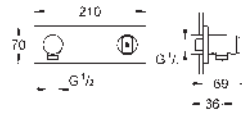

Ref. no.

Colour

26 878 000 chrome

Grohtherm F
Wall shower union with integrated shower holder

1/2" shower outlet
vertical and horizontal installation
protected against backflow
for use with rough-in box 35 107 000 (1/2" connection) / 35 108 000 (1/2" NPT thread), sold separately
hand shower and shower hose sold separately

35 107 000 chrome
Grohtherm F rough-in box for wall shower union 26 878 000