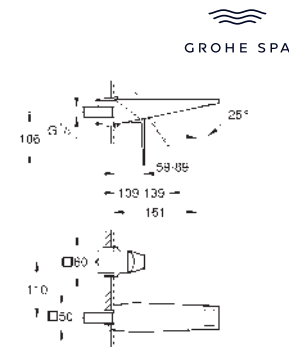

29 402 000
29 402 DC0
29 402 AL0

chrome
supersteel
brushed hard graphite

Allure Brilliant
2-hole basin mixer
M-Size
wall mounted
without concealed body
final installation for 23 200
GROHE Long-Life finish
GROHE Water Saving - Less water, perfect flow
maximum flow rate (at 3 bar): 5 l/min
spout with integrated mousseur
centre distance 110 mm
projection 161 mm

23 200 002
Rough-in for single-lever mixer, wall mount