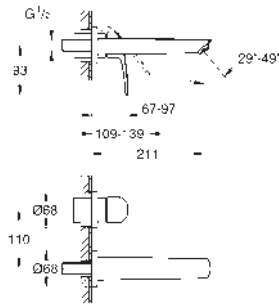

Ref. no.

Colour

29 338 003
29 338 2433

chrome
matte black

Eurosmart
2-hole basin mixer
M-Size

wall mounted
without concealed body
final installation for
23 571 000 / 32 635 000
metal rosette

GROHE Long-Life finish
GROHE Water Saving - Less water, perfect flow
maximum flow rate (at 3 bar): 5 l/min
GROHE AquaGuide adjustable mousseur
centre distance 110 mm
projection 211 mm

23 571 000
Single-lever mixer 1/2", universal concealed body for 2-hole basin mixers