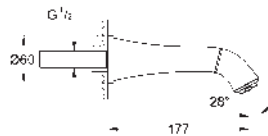

Grandera
Bath spout
wall mounted
GROHE Long-Life finish
mousseur
projection 177 mm

29 420 000
29 420 IGO

chrome
chrome/gold