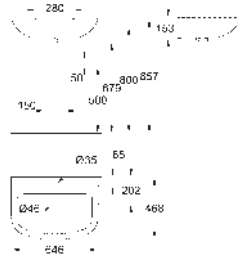

GROHE BAU CERAMIC

Ref. no.

Colour

39 420 000
Bau Ceramic
Wash basin 65
wall hung
1 hole punched
with overflow
646 x 468 mm
sanitary ware

alpine white