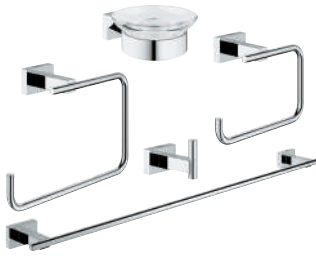

GROHE ESSENTIALS CUBE

Ref. no.

Colour

40 758 001

chrome

Essentials Cube

Master bathroom accessories set 5-in-1

soap dish with holder (40 754 001)

towel rail, 558 mm (40 509 001)

toilet paper holder (40 507 001)

robe hook (40 511 001)

towel ring (40 510 001)

concealed fastening

GROHE Long-Life finish