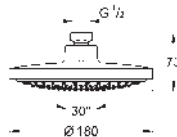

27 492 000

chrome

Euphoria Cosmopolitan 180
Head shower 1 spray

spray pattern:
Rain
maximum flow rate (at 3 bar): 7.5 l/min
Ø 180 mm
ball joint ± 15° rotatable
connection thread 1/2"
GROHE Water Saving - Less water, perfect flow
GROHE DreamSpray perfect spray pattern
GROHE Long-Life finish
SpeedClean anti-lime system