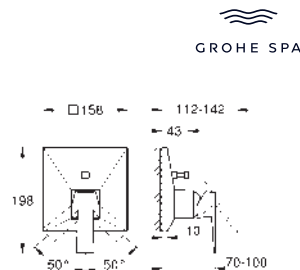

24 279 000 **chrome**
24 279 DC0 **supersteel**
24 279 ALO **brushed hard graphite**

Allure Brilliant
Single-lever mixer with 2-way diverter
final installation for GROHE Rapido SmartBox (35 604)
GROHE SilkMove 46 mm ceramic cartridge
GROHE Long-Life finish
GROHE FastFixation escutcheon with covered shaft sealing and covered fixing
metal escutcheon, retroactively 6° adjustable
automatic 2-way diverter
outlet B = 27 l/min, outlet C = 27 l/min

35 604 000
GROHE Rapido SmartBox universal rough-in box for concealed installation