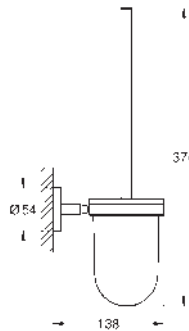

40 463 001

chrome

**BauCosmopolitan
Toilet brush set**
material: glass / metal
wall mounted
concealed fastening
GROHE Long-Life finish
holding force: max. 5 kg
the specified holding capacity is valid for static (slowly applied) load and intended use only

40 791 001

white

40 791 KS1
Spare brush head

velvet black

40 392 000

chrome

Spare brush

40 393 000

daVinci satin white

Spare glass