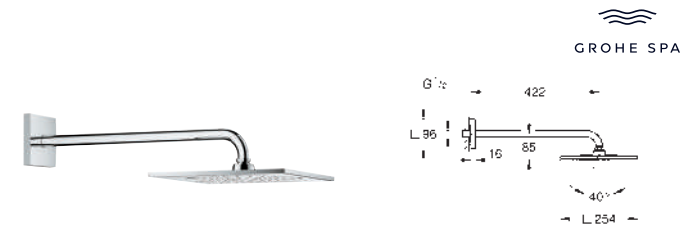

26 862 000 **chrome**
Rainshower Aqua 10"
Head shower set 422 mm, 1 spray
head shower Rainshower Aqua 10" (26 871)
1 spray pattern:
Rain
shower arm Rainshower square 422 mm (26 145)
GROHE DreamSpray perfect spray pattern
GROHE Long-Life finish
SpeedClean anti-lime system
suitable for instantaneous heater