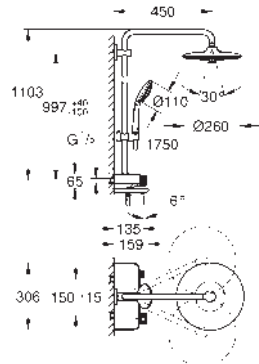

GROHE EUPHORIA SMARTCONTROL SYSTEM

Ref. no.

Colour

26 608 000

chrome

Euphoria SmartControl System 260 Mono

Shower system with Bath Safety Mixer for wall mounting

horizontal swivable 450 mm shower arm
upper bracket adjustable for minimal adaption to existing drilling holes
exposed SmartControl Bath Safety Mixer
allows change between:

head shower Euphoria 260 (26 455)

3 spray patterns:

Rain, SmartRain, Jet

maximum flow rate (at 3 bar): 20 l/min

with ball joint

rotation angle $\pm 15^\circ$

bath inlet

hand shower Euphoria 110 Massage, spray plate white (27 221 001)

3 spray patterns:

Rain, SmartRain, Massage

maximum flow rate (at 3 bar): 16 l/min

adjustable in height with gliding element

Silverflex shower hose 1750 mm 1/2" x 1/2" (28 388)

GROHE DreamSpray perfect spray pattern

GROHE Long-Life finish

GROHE CoolTouch no risk of scalding

GROHE TurboStat compact cartridge

GROHE ProGrip with knurl structure

GROHE SafeStop at 38°C

GROHE SafeStop Plus optional temperature limiter at 43°C included

GROHE SmartControl push for ON-OFF, turn for volume adjustment

integrated **GROHE EasyReach** shower tray

SpeedClean anti-lime system

Inner WaterGuide for a longer life

TwistStop to prevent hose from twisting

suitable for instantaneous heaters from 18 kW/h

minimum flow rate 7 l/min.