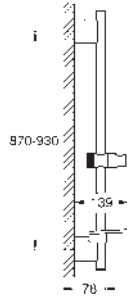

GROHE SHOWER ACCESSORIES

Ref. no.

Colour

- 26 603 000 chrome
- 26 603 DC0 supersteel
- 26 603 GL0 cool sunrise
- 26 603 GN0 brushed cool sunrise
- 26 603 DA0 warm sunset
- 26 603 DL0 brushed warm sunset
- 26 603 A00 hard graphite
- 26 603 AL0 brushed hard graphite

Rainshower SmartActive

Shower rail, 900 mm

wall holders made of metal
glide element and swivel holder, **GROHE QuickFix Plus** (adjustable distance between wall shower holders)

GROHE TileFix adjustable depth on upper and lower bracket

GROHE EasyReach tray

GROHE Long-Life finish

- 22 125 KF0 phantom black
- ditto, Professional exclusive

- 26 602 000 chrome
- ditto, 600 mm