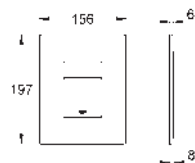

38 765 KF0	phantom black
38 765 KV0	glossy black
ditto, Professional exclusive	

38 845 LS0	moon white
38 845 KS0	velvet black
38 845 MF0	chrome/daVinci satin

Skate Cosmopolitan

Flush plate

with glass surface
for dual flush
for pneumatic discharge valve AV1
vertical and horizontal installation
156 x 197 mm
made of security glass
mounting-set