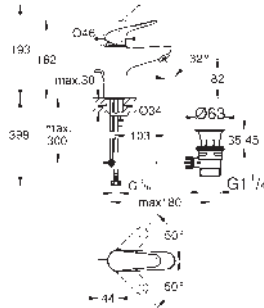

23 262 001

chrome

Euroeco
Single-lever basin mixer 1/2"
S-Size
GROHE Long-Life 28 mm ceramic cartridge
with temperature limiter
GROHE Long-Life finish
Lead and Nickel Free Inner Water Ways
GROHE Water Saving - Less water, perfect flow
maximum flow rate (at 3 bar): 5 l/min
rapid installation system
plastic pop-up waste set 1 1/4"
flexible connection hoses