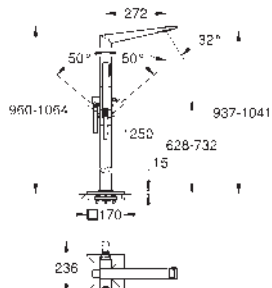

Single-lever bath mixer 1/2", floor mounted

knurled handle
final installation for 29 086 / 45 984
GROHE SilkMove 46 mm ceramic cartridge
GROHE Long-Life finish
automatic diverter: bath/shower
spout with integrated mousseur
projection 270 mm
integrated non-return valve in shower outlet
with shower holder
hand shower Rainshower Aqua Cube Stick
metal shower hose 1250 mm
protected against backflow