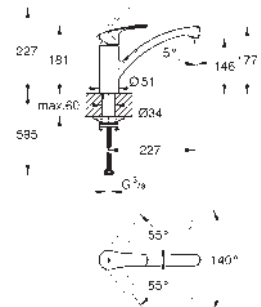

33 281 30E

chrome

Eurosmart
Single-lever sink mixer 1/2"
low spout
GROHE Long-Life finish
GROHE SilkMove 35 mm ceramic cartridge
integrated temperature limiter
adjustable flow rate limiter
swivel cast spout
swivel area 140°
Lead and Nickel Free Inner Water Ways
GROHE Water Saving - Less water, perfect flow
flexible connection hoses
metal fixation set
maximum flow rate (at 3 bar): 5 l/min
professional edition