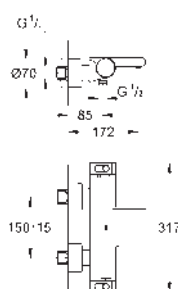

34 174 001

chrome

Grohtherm 2000
Bath Safety Mixer
wall mounted
100% GROHE CoolTouch safety housing with CoolTouch escutcheons
GROHE Long-Life finish
GROHE Aqua Paddle ergonomically shaped handles
GROHE SafeStop safety button at 38°C
GROHE SafeStop Plus optional temperature limiter at 43°C included
GROHE TurboStat compact cartridge
integrated stop valve
GROHE AquaDimmer Eco with multiple function:
integrated **GROHE EcoButton**, flow control, diverter: bath/shower
shower bottom outlet 1/2"
GROHE XL Waterfall
built-in non-return valves, dirt strainers
covered S-unions, CoolTouch escutcheons with wall sealing
optional upgrade: GROHE EasyReach shower tray (18 608 001)
GROHE Water Saving - Less water, perfect flow