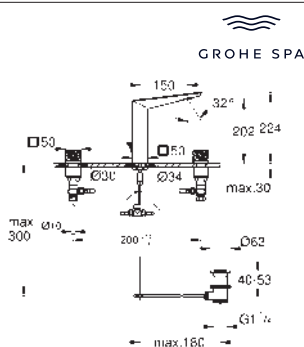

20 671 000 chrome
20 671 DC0 supersteel
20 671 AL0 brushed hard graphite

Allure Brilliant Private Collection
3-hole basin mixer 1/2"
L-Size
white Caesarstone knob handles
spout with White Attica Caesarstone inlay
ceramic headparts 1/2", 90°
GROHE Long-Life finish
GROHE Water Saving - Less water, perfect flow
maximum flow rate (at 3 bar): 5 l/min
spout with integrated mousseur
pop-up waste set 1 1/4"
flexible connection hoses between spout and side valves