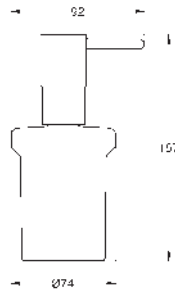

40 394 001

chrome

**Essentials
Soap dispenser**

material: glass / metal
filling quantity 160 ml
fits in the following holders:
Essentials (40 369 xx/1/102 466 2430)
Essentials Cube (40 508)
Bau Cosmopolitan (40 585)
GROHE Long-Life finish