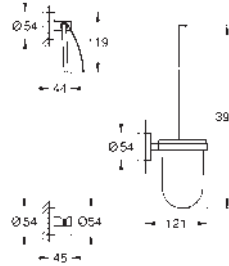

- 40 407 001 chrome
- 40 407 DC1 supersteel

Essentials
City restroom accessories set 3-in-1
material: glass / metal
toilet brush set (40 374 001)
robe hook (40 364 001)
toilet paper holder (40 367 001)
concealed fastening
GROHE Long-Life finish