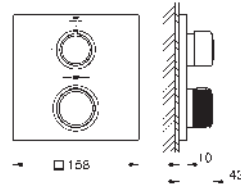

- 19 380 002 chrome
- 19 380 DC2 supersteel
- 19 380 GL2 cool sunrise
- 19 380 GN2 brushed cool sunrise
- 19 380 DA2 warm sunset
- 19 380 DL2 brushed warm sunset
- 19 380 AL2 brushed hard graphite

Allure
Safety mixer for concealed installation with one valve
final installation for
GROHE Rapido SmartBox (35 604)
GROHE TurboStat compact cartridge
GROHE Long-Life finish
GROHE FastFixation escutcheon with covered shaft sealing and covered fixing metal escutcheon, retroactively 6° adjustable
GROHE SafeStop safety button at 38C
GROHE SafeStop Plus optional temperature limiter at 43°C or 46°C included
built-in non-return valves and dirt strainers
ceramic stop valve, 120°
metal handles
outlet B = 27 l/min, outlet C = 30 l/min
without roughing-in-set

35 604 000
GROHE Rapido SmartBox universal rough-in box for concealed installation