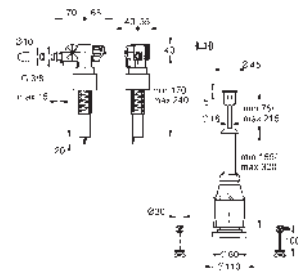

37 521 PI0

matt chrome/chrome

Servo-set

retrofit unit for close-coupled flushing cisterns

connection from the side

with filling valve, servo discharge valve

interruptible flush cycle

fixing set with 100 mm screws and cellular rubber joint Ø 100 mm

centring for filling and discharge valve

when having larger bore holes

GROHE Long-Life finish

**) max. shortening 100 mm