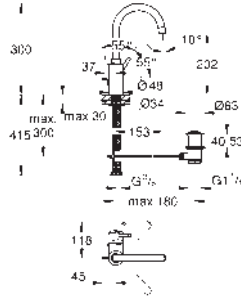

32 629 002

chrome

Concetto
Single-lever basin mixer 1/2"
L-Size
GROHE SilkMove 35 mm ceramic cartridge
adjustable flow rate limiter
GROHE Long-Life finish
Lead and Nickel Free Inner Water Ways
GROHE FastFixation installation system
swivel tubular spout
with stop restriction
pop-up waste set 1 1/4"
flexible connection hoses