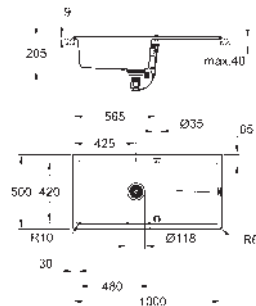

31 641 AP0

granite black

K400

Composite sink with drainer
model: K400 60-C 100/50 1.0 rev

mounting type: top mount
material: quartz composite

GROHE Whisper

min. cabinet size: 600 mm

dimensions: 1000 x 500 mm

1 bowl: 480 x 420 x 205 mm

outer radius: R6, inner bowl radius: R10

GROHE FastFixation installation system

sink mountable left or right

cut-out: 980 x 480 mm

drainer: automatic waste fitting

accessories included: automatic waste fitting with rotary handle, waste kit, basket

strainer waste, mounting set

optional: push to open excenter (40 986 SD0)

amount of fasteners included (top mount): 12

heat resistant up to 180° C