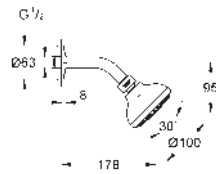

GROHE HEAD SHOWER SETS

Ref. no.

Colour

26 088 001

chrome

Tempesta 100

Head shower set 3 sprays

GROHE Rain O², Rain, Massage

maximum flow rate (at 3 bar): 12 l/min

ball joint ± 15° rotatable

shower arm with connection thread 1/2"

escutcheon

GROHE DreamSpray perfect spray pattern

GROHE Long-Life finish

SpeedClean anti-lime system

Inner WaterGuide for a longer life

suitable for instantaneous heater