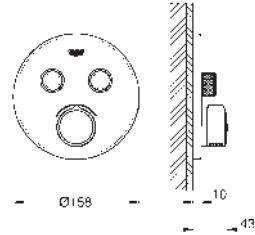

GROHE SMARTCONTROL MIXERS

Ref. no.

Colour

29 145 000

chrome

SmartControl

Concealed mixer with 2 valves

final installation for GROHE Rapido SmartBox (35 604)
GROHE FastFixation metal wall escutcheon, retroactively 6° adjustable
GROHE Long-Life finish
GROHE SmartControl push for ON-OFF, turn for volume adjustment
exchangeable symbols
cartridge for temperature mixing
multiple outlets can be run simultaneously
outlet B = 23 l/min, outlet C = 25 l/min, outlet B+C = 27 l/min

35 604 000

GROHE Rapido SmartBox universal rough-in box for concealed installation