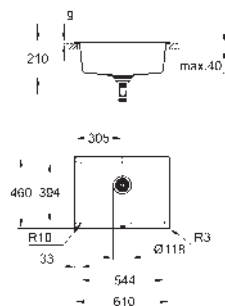

31 655 AP0

granite black

K700U

Composite sink

model: K700U 70-C 61/45.7 1.0

mounting type: top mount or undermount

material: quartz composite

GROHE Whisper

min. cabinet size: 700 mm

dimensions: 610 x 460 mm

1 bowl: 544 x 394 x 205 mm

outer radius: R3, inner bowl radius: R10

GROHE FastFixation installation system

cut-out (top mount): 594 x 442 mm

cut-out (undermount): 543 x 393 mm

drainer: Ø 3.5" basket strainer waste

accessories included: waste kit, basket strainer waste, mounting set

optional: push to open excenter (40 986 SD0)

amount of fasteners included (top mount): 6

amount of fasteners included (undermount): 6

heat resistant up to 180° C