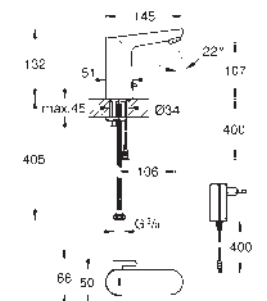

36 422 001

chrome

Eurosmart Cosmopolitan E

Infra-red electronic basin mixer 1/2" L-Size

with mixing device and adjustable temperature limiter

6V lithium battery, type CR-P2

battery lifetime: approx. 7 years (150 actuations a day)

GROHE Long-Life finish

GROHE Water Saving - Less water, perfect flow

maximum flow rate (at 3 bar): 5 l/min

flexible connection hoses

non-return valve, dirt strainers, integrated solenoid valve

external battery

rapid installation system

multistage battery status display

7 pre-set programs:

auto flush, thermal disinfection, cleaning mode

additional functions and precise settings by remote control 36 407

CE approved, type of protection faucet IP 59

replaces 36 422 000