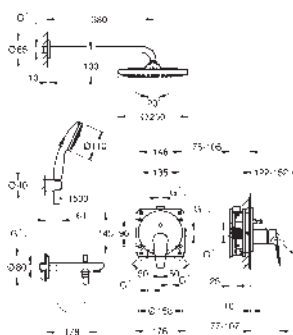

25 291 000

chrome

BauEdge
Concealed shower system with Tempesta 250
consisting of:
concealed single-lever mixer with 2-way diverter (24 162)
GROHE Rapido SmartBox universal rough-in box, 1/2" (35 604)
Tempesta 250 head shower set 9.5 l/min (26 668) including horizontal shower arm
380 mm
Tempesta 110 hand shower 2 sprays (27 597)
wall shower holder (28 605)
bath spout with diverter (13 390)
Rotaflex shower hose 1500 mm 1/2" x 1/2" (28 409)
optional flow regulator 9.5 l/min included for hand shower