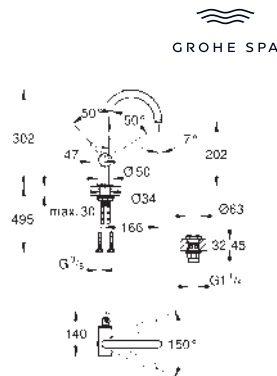

Aerio
Single-lever basin mixer 1/2"
M-Size
GROHE SilkMove 28 mm ceramic cartridge
with temperature limiter
GROHE Long-Life finish
GROHE Water Saving - Less water, perfect flow
maximum flow rate (at 3 bar): 5 l/min
swivel tubular C-spout with mousseur, stop limiter
adjustable swivel area 0° / 150° / 360°
Push-open waste set 1 1/4"
flexible connection hoses