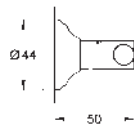

40 656 001

chrome

Essentials Authentic

Bathrobe hook

material: metal
concealed fastening
GROHE Long-Life finish