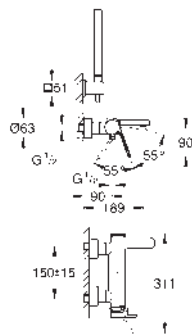

33 547 003

chrome

GROHE Plus
Single-lever bath mixer 1/2"
wall mounted
GROHE SilkMove 35 mm ceramic cartridge
with temperature limiter
GROHE Long-Life finish
automatic diverter: bath/shower
laminar mousseur
1/2" shower outlet
integrated non-return valve
covered S-unions
protected against backflow
with shower set
hand shower Euphoria Cube Stick (27 698)
wall shower holder (27 693)
Silverflex shower hose 1500 mm 1/2" x 1/2" (28 364)