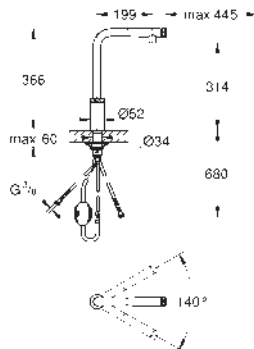

31 613 000
31 613 DC0
31 613 A00

chrome
supersteel
hard graphite

Minta SmartControl
Sink mixer with SmartControl
GROHE Long-Life finish

pull-out spray with laminar
GROHE Magnetic Docking guarantees easy retraction and smooth docking
GROHE SmartControl push for ON-OFF, turn for volume adjustment from water
saving eco mode to Full Flow

temperature adjustment by turning of mixing valve on body
swivel tubular spout, swivel area 140°

protected against backflow
flexible connection hoses
metal fixation set
Lead and Nickel Free Inner Water Ways
maximum flow rate (at 3 bar): 10 l/min