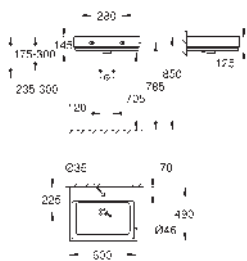

39 473 00H

alpine white

**Cube Ceramic
Wash basin 60**

wall hung
1 hole punched, 2 holes pre-punched
with overflow
600 x 490 mm

sanitary ware
GROHE PureGuard anti-scale coating and anti-bacterial glazing