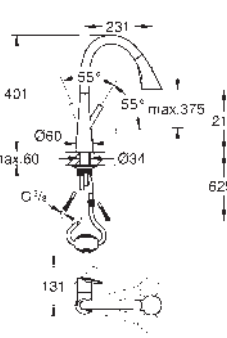

32 294 002
32 294 DC2

chrome
supersteel

Zedra

Single-lever sink mixer 1/2"

GROHE Long-Life finish

GROHE SilkMove 35 mm ceramic cartridge

GROHE Magnetic Docking guarantees easy retraction and smooth docking

pull-out spray with 3 spray types

diverter: laminar spray/**SpeedClean** shower jet/GROHE Blade spray

stop function - pause button to stop the water flow

automatic return to laminar spray

adjustable flow rate limiter

swivel tubular spout, swivel area 360°

protected against backflow

flexible connection hoses

metal fixation set

Lead and Nickel Free Inner Water Ways

maximum flow rate (at 3 bar): 9 l/min