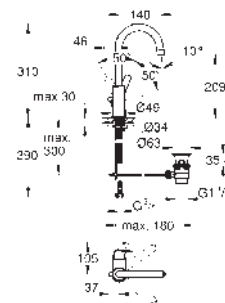

23 753 000

chrome

BauFlow
Single-lever basin mixer 1/2"
L-Size
GROHE Long-Life 28 mm ceramic cartridge
GROHE Long-Life finish
GROHE Water Saving mousseur 5.7 l/min
rapid installation system
swivel tubular spout
plastic pop-up waste set 1 1/4"
flexible connection hoses