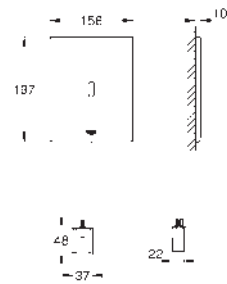

39 882 000
39 882 SH0
39 882 KF0

chrome
alpine white
phantom black

Tectron Bau E

Infra-red electronic for WC flushing cistern

with infrared sensor for bi-directional communication for monitoring, configuration and service purpose

GROHE Long-Life finish

6V lithium battery, type CR-P2

for new installations and retrofit to all GD2 cisterns

servo motor

front plate 156 x 197 mm

hidden anti-theft device

7 pre-set programs:

auto flush, cleaning mode, pre-flush on/off

additional functions and precise settings by remote control 36 407

adjustable flush (3 - 9 l) by hand and remote

CE approved