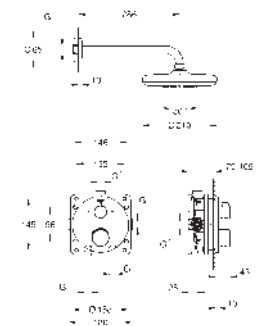

34 726 000

chrome

Grotherm

Perfect shower set with Tempesta 210

- Grotherm set for final installation with Aquadimmer (24 076)
- GROHE Rapido SmartBox (35 604)
- head shower Tempesta 210 9.5 l/min (26 410)
- Shower arm Rainshower 286 mm (28 576)