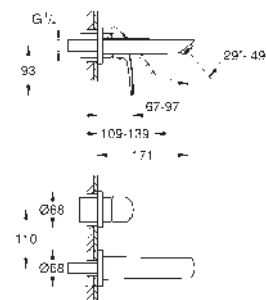

29 337 003

chrome

Eurosmart
2-hole basin mixer
S-Size

wall mounted
without concealed body
final installation for
23 571 000 / 32 635 000
metal rosette

GROHE Long-Life finish
GROHE Water Saving - Less water, perfect flow
maximum flow rate (at 3 bar): 5 l/min

GROHE AquaGuide adjustable mousseur
centre distance 110 mm
projection 171 mm

23 571 000

Single-lever mixer 1/2", universal concealed body for 2-hole basin mixers