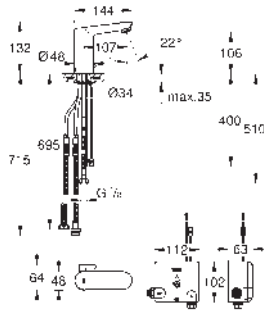

GROHE EUROSMART COSMOPOLITAN E

Ref. no.

Colour

36 386 001

chrome

Eurosmart Cosmopolitan E Powerbox

infra-red electronic basin mixer with mixing device and adjustable temperature limiter

with infrared sensor for bi-directional communication for monitoring, configuration and service purpose including Powerbox self-generating power system

GROHE Long-Life finish

GROHE Water Saving - Less water, perfect flow

maximum flow rate (at 3 bar): 5.5 l/min

including all flexible connection hoses

non-return valve, dirt strainers

rapid installation system

power generator with water turbine

internal energy saving unit

with use of 60 s/24 h stand-by, 260 s/100 h stand-by

with additional backup power

7 pre-set programs:

auto flush, thermal disinfection, cleaning mode

additional functions and precise settings by remote control 36 407

CE approved

36 454 000

chrome

Eurosmart Cosmopolitan E Special Infra-red electronic wall basin mixer with thermostatic temperature control

with infrared sensor for bi-directional communication for monitoring, configuration and service purpose

6V lithium battery, type CR-P2

battery lifetime: approx. 7 years (150 actuations a day)

activation by hand, deactivation automatically when leaving detection zone

two additional detection modes adjustable (hand-hand or body-body)

GROHE Long-Life finish

maximum flow rate (at 3 bar): 8 l/min

GROHE CoolTouch

non-return valve, dirt strainers

GROHE SafetyPlus fixed temperature stop

temperature scale handle with internal safety stop between 35C and 43C

full unmixed hot or cold water in extreme handle position for legionella sampling

projection 287 mm, swivel range stop at 130°

with S-unions and with covers, self-sealing escutcheons

multistage battery status display

7 pre-set programs:

auto flush, thermal disinfection, cleaning mode

additional functions and precise settings by remote control 36 407

CE approved