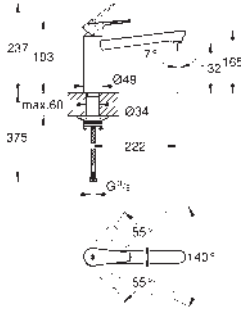

31 693 000

chrome

BauEdge

Single-lever sink mixer 1/2"

medium spout

GROHE Long-Life finish

GROHE Long-Life 35 mm ceramic cartridge

Lead and Nickel Free Inner Water Ways

swivel tubular spout

swivel area 140°, mousseur with coin slot for tool free replacement

flexible connection hoses

metal fixation set

maximum flow rate (at 3 bar): 11 l/min