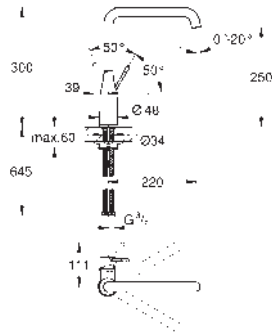

GROHE ESSENCE

Ref. no.

Colour

30 505 000	chrome
30 505 DC0	supersteel
30 505 GL0	cool sunrise
30 505 GN0	brushed cool sunrise
30 505 DA0	warm sunset
30 505 DL0	brushed warm sunset
30 505 A00	hard graphite
30 505 AL0	brushed hard graphite
30 505 KF0	phantom black

Essence

Single-lever sink mixer 1/2"

GROHE Long-Life finish

GROHE SilkMove 28 mm ceramic cartridge

GROHE AquaGuide adjustable mousseur

swivel tubular spout

adjustable swivel area 0° / 150° / 360°

flexible connection hoses, rapid installation system

integrated temperature limiter

maximum flow rate (at 3 bar): 6.5 l/min

replaces Essence sink mixer 30 269 xx0