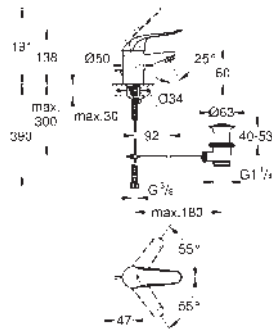

ditto, length 175 mm

GROHE EUROECO SPECIAL

Ref. no.

Colour

32 763 000

chrome

Euroeco Special
Single-lever basin mixer 1/2"
pop-up waste set 1 1/4"
GROHE Long-Life finish
GROHE SilkMove 35 mm ceramic cartridge
maximum flow rate (at 3 bar): 8 l/min
adjustable flow rate limiter
adjustable temperature limiter
laminar flow straightener
lever length 120 mm
rapid installation system
flexible connection hoses