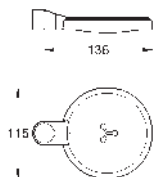

1. 27 206 000
2. **Soap dish**
   transparent
   surface in parts with eroded structure
   for shower rail Ø 22 or 25 mm