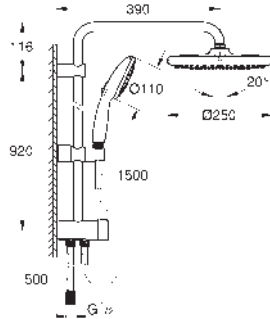

GROHE TEMPESTA SYSTEM 250

Ref. no.

Colour

26 675 001

chrome

Tempesta System 250

Shower system with diverter for wall mounting

consisting of:

horizontal 390 mm shower arm, adjustable before installation

change by diverter between hand shower,

head shower or head shower Eco setting

head shower Tempesta 250 (26 666)

2 spray patterns (via diverter):

Rain, SmartRain

head shower with white rear cover

with ball joint

rotation angle $\pm 10^\circ$

hand shower Tempesta 110 (28 419)

3 spray patterns:

Rain, Jet, Massage

adjustable in height with gliding element

distance between diverter and upper bracket: 920 mm

shower hose Relexaflex 1500 mm (28 151)

Relexaflex shower hose 500 mm (22 115)

flexible installation: connection to faucet / wall union for

water supply with 1/2" thread of the 500 mm shower hose

maximum flow rate (at 3 bar): 7.9 l/min

GROHE Water Saving - Less water, perfect flow

GROHE SmartSwitch - easily rotate the dial to enjoy your preferred spray option

GROHE DreamSpray perfect spray pattern

ShockProof silicone ring prevents damages

caused by shower falling

GROHE Long-Life finish

SpeedClean anti-lime system

Inner WaterGuide for a longer life

suitable for instantaneous heaters from 18 kW/h

minimum flow rate 7 l/min.

minimum pressure 1.0 bar

professional edition

26 979 001

chrome

Tempesta System 250

Shower system with diverter for wall mounting

consisting of:

horizontal 390 mm shower arm, adjustable before installation

change by diverter between hand shower,

head shower or head shower Eco setting

head shower Tempesta 250 (26 666)

2 spray patterns (via diverter):

Rain, SmartRain

head shower with white rear cover

with ball joint

rotation angle $\pm 10^\circ$

hand shower Tempesta 110 (26 912)

2 spray patterns:

Rain, Jet

adjustable in height with gliding element

distance between diverter and upper bracket: 920 mm

shower hose Relexaflex 1500 mm (28 151)

Relexaflex shower hose 500 mm (22 115)

flexible installation: connection to faucet / wall union for

water supply with 1/2" thread of the 500 mm shower hose

maximum flow rate (at 3 bar): 7.5 l/min

GROHE Water Saving - Less water, perfect flow

GROHE SmartSwitch - easily rotate the dial to enjoy your preferred spray option

GROHE DreamSpray perfect spray pattern

ShockProof silicone ring prevents damages

caused by shower falling

GROHE Long-Life finish

SpeedClean anti-lime system

Inner WaterGuide for a longer life

suitable for instantaneous heaters from 18 kW/h

minimum flow rate 7 l/min.

minimum pressure 1.0 bar

professional edition