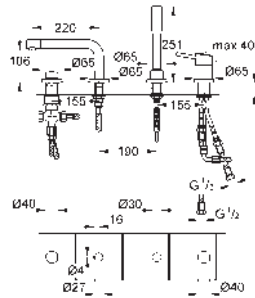

Ref. no.

Colour

19 576 002

chrome

Concetto

4-hole bath combination

GROHE SilkMove 46 mm ceramic cartridge

GROHE Long-Life finish

pre-assembled spout fixing

single lever mixer operating element

bath inlet with mousseur

diverter bath/shower

Euphoria Cosmopolitan hand shower 6.6 l/min

metal shower hose 2000 mm (always chrome for any colour of the set)

flexible connection hoses

connection for shower hose

protected against backflow

can be used with 29 037

45 388 000

Supporting legs for baseframe

29 037 000

Baseframe for installation under tiled surround