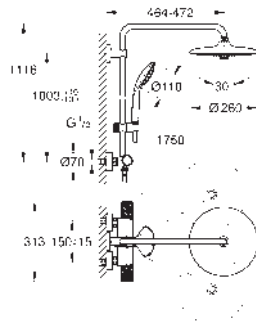

27 615 002

chrome

Euphoria System 260

Shower system with safety mixer for wall mounting

horizontal swivable 450 mm shower arm

exposed Safety Mixer with Aquadimmer function

head shower Euphoria 260 (26 457)

3 spray patterns:

Rain, SmartRain, Jet

maximum flow rate (at 3 bar): 7.5 l/min

with ball joint

hand shower Euphoria 110 Massage (27 239)

maximum flow rate (at 3 bar): 8.5 l/min

adjustable in height with gliding element

Silverflex shower hose 1750 mm 1/2" x 1/2" (28 388)

GROHE TurboStat compact cartridge

GROHE SafeStop safety button at 38°C

GROHE SafeStop Plus optional temperature limiter at 43°C included

GROHE CoolTouch no risk of scalding

GROHE ProGrip with knurl structure

GROHE Water Saving - Less water, perfect flow

GROHE DreamSpray perfect spray pattern

GROHE Long-Life finish

GROHE SprayDimmer (Stepless flow rate reduction)

GROHE FastFixation upper bracket adjustable

Inner WaterGuide for a longer life

SpeedClean anti-lime system

TwistStop to prevent hose from twisting

suitable for instantaneous heaters from 18 kW/h

minimum flow rate 7 l/min.

optional upgrade: **GROHE EasyReach** tray (26 362)