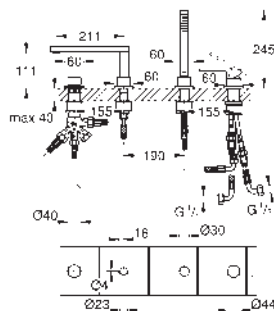

- 29 307 003 chrome
- 29 307 DC3 supersteel
- 29 307 AL3 brushed hard graphite

GROHE Plus
4-hole bath combination
GROHE SilkMove 35 mm ceramic cartridge
with temperature limiter
GROHE Long-Life finish
pre-assembled spout with laminar mousseur
single lever mixer operating element
diverter bath/shower
hand shower Euphoria Cube 6.6 l/min
metal shower hose 2000 mm (always chrome for any colour of the set)
flexible connection hoses
connection for shower hose
protected against backflow
can be used with 29 037

- 29 037 002
- Baseframe for installation under tiled surround

- 45 388 000
- Supporting legs for baseframe