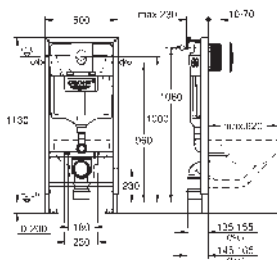

38 721 001

chrome

Rapid SL

3-in-1 set for WC, 1.13 m installation height

with flushing cistern GD 2

Rapid SL element for WC (38 528 001)

Skate Air flush plate, chrome, vertical installation (38 505 000)

wall brackets (38 558 00M)