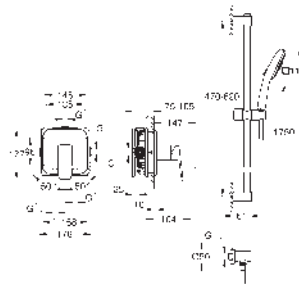

105335 000 0 **chrome**
105335 243 0 **matte black**

GROHE Cubeo
Concealed shower system with Tempesta 110
final installation for
GROHE Rapido SmartBox (35 604)
consisting of:
concealed single-lever shower mixer (101 777)
Tempesta Cube 110 shower rail set (26 748)
shower outlet elbow (27 057)
without roughing-in-set