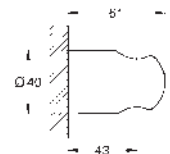

28 605 001

chrome

Tempesta
Wall hand shower holder
not adjustable
GROHE Long-Life finish
professional edition