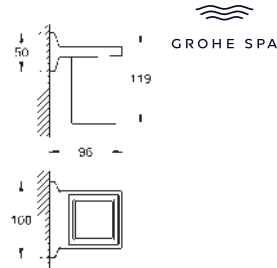

40 893 000

chrome

Allure Brilliant
Holder with tumbler
material: glass / metal
concealed fastening
GROHE Long-Life finish