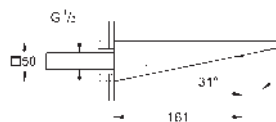

Allure Brilliant

Bath spout

wall mounted
GROHE Long-Life finish
projection 161 mm
spout with integrated mousseur