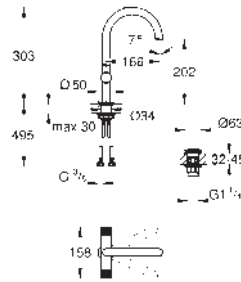

Aerio Private Collection
Single-hole basin mixer 1/2"
L-Size
ceramic headparts 1/2", 90°
GROHE Long-Life finish
GROHE Water Saving - Less water, perfect flow
maximum flow rate (at 3 bar): 5 l/min
rapid installation system
swivel tubular spout with mousseur and stop limiter
adjustable swivel area 0° / 150° / 360°
Push-open waste set 1 1/4"
flexible connection hoses
knobs with metal inlay
can be combined with 48 456 000 or 48 457 000