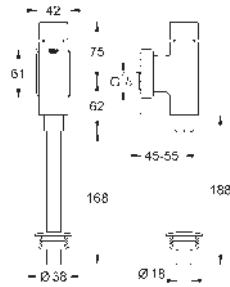

GROHE URINAL FLUSH VALVES

Ref. no.

Colour

37 339 000

chrome

Rondo

Flush valve for urinal

15 mm (1/2")