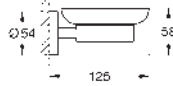

40 444 001
40 444 DC1

chrome
supersteel

Essentials

Soap dish with holder

material: glass / metal
holder (40 369 001)
soap dish (40 368 001)
concealed fastening

GROHE Long-Life finish

holding force: max. 5 kg
the specified holding capacity is valid for static (slowly applied) load and intended use only