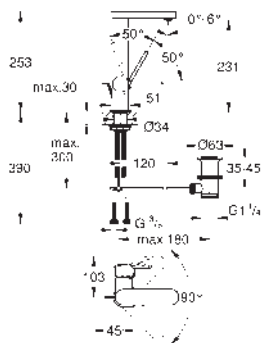

23 851 003
23 851 DC3
23 851 AL3

chrome
supersteel
brushed hard graphite

GROHE Plus
Single-lever basin mixer 1/2"
L-Size
GROHE SilkMove 28 mm ceramic cartridge with temperature limiter
GROHE Long-Life finish
GROHE Water Saving - Less water, perfect flow maximum flow rate (at 3 bar): 5 l/min
SpeedClean mousseur
GROHE AquaGuide adjustable mousseur rapid installation system
swivel spout with easy docking, swivel area 90°
pop-up waste set 1 1/4"
flexible connection hoses