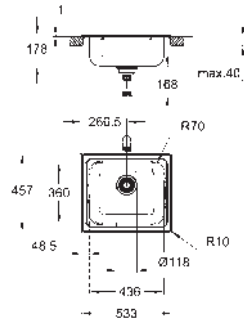

31 719 SDO

stainless steel

K200

Stainless steel sink

model: K200 60-S 53.3/45.8 1.0 rev

mounting type: top mount

material: stainless steel AISI 304 (V2A)

GROHE Whisper

min. cabinet size: 600 mm

dimensions: 533 x 457 mm

1 bowl: 436 x 360 mm

inner bowl radius: R70

GROHE FastFixation installation system

cut-out: 517 x 442 mm

drainer: Ø 3.5" basket strainer waste

accessories included: waste kit, basket strainer waste, mounting set

amount of fasteners included (top mount): 8