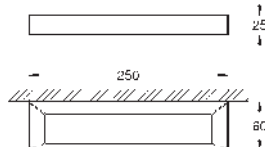

40 766 000

chrome

**Selection Cube
Towel ring**

material: metal
concealed fastening
GROHE Long-Life finish

40 768 000

chrome

**Selection Cube
Double towel bar**

material: metal
2 arms, pivotable
400 mm
concealed fastening
GROHE Long-Life finish