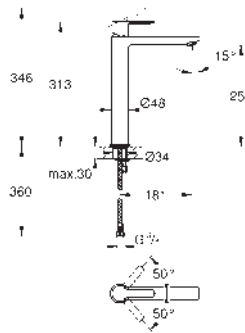

- 23 405 001 **chrome**
- 23 405 DC1 **supersteel**
- 23 405 AL1 **brushed hard graphite**

Lineare
Single-lever basin mixer 1/2"
XL-Size
for free-standing basins
GROHE SilkMove 28 mm ceramic cartridge
 with temperature limiter
GROHE Long-Life finish
GROHE Water Saving - Less water, perfect flow
 maximum flow rate (at 3 bar): 5 l/min
SpeedClean mousseur
GROHE FastFixation Plus installation system
 smooth body
 flexible connection hoses