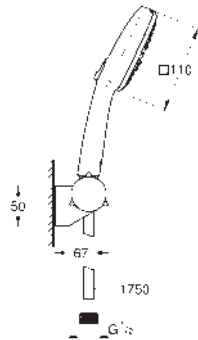

GROHE TEMPESTA CUBE

Ref. no.

Colour

27 584 003

chrome

Tempesta Cube 110

Wall holder set 3 sprays (Rain, Jet, Massage)

consisting of:

hand shower Tempesta Cube 110 (27 574)

wall shower holder adjustable (27 595)

Relexaflex hose 1750 mm 1/2" x 1/2" (28 154)

GROHE Water Saving - Less water, perfect flow

GROHE SmartSwitch - easily rotate the dial to enjoy your preferred spray option

GROHE DreamSpray perfect spray pattern

GROHE Long-Life finish

SpeedClean anti-lime system

Inner WaterGuide - inner insulation for surface and scalding protection

ShockProof silicone ring prevents damages

caused by shower falling

maximum flow rate (at 3 bar): 7.4 l/min

minimum pressure 1.0 bar

suitable for instantaneous heater

professional edition