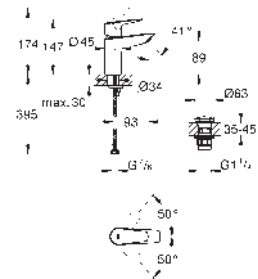

23 895 001

chrome

BauEdge
Single-lever basin mixer 1/2"
S-Size
GROHE Long-Life 28 mm ceramic cartridge
with temperature limiter
GROHE Long-Life finish
Lead and Nickel Free Inner Water Ways
GROHE Water Saving - Less water, perfect flow
maximum flow rate (at 3 bar): 5 l/min
rapid installation system
smooth body with plastic push open waste set 1 1/4"