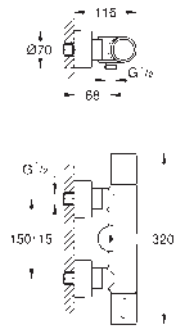

36 315 000

chrome

ditto, projection 172 mm

36 339 001

Rough-in box with mixing device for infra red trim sets

GROHE EUROSMART COSMOPOLITAN E

Ref. no.

Colour