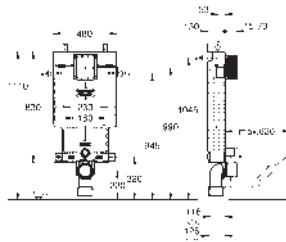

GROHE UNISSET FRAMES AND ACCESSORIES

Ref. no.

Colour

38 643 001

Uniset

Element for WC with EPS housing

sound-insulating EPS module for masonry-in

830 x 480 x 130 mm

rail adaptors for modular fixing

wall rail with fixing accessories for single installation

2 WC fixing bolts, distance of fixing bolts 180/230 mm

outlet bend Ø 90 mm, depth adjustable

reducer Ø 90/110 mm

inlet and outlet connecting set

flushing cistern GD 2, containing following features:

adjustment ex factory 6 l and 3 l

pneumatic discharge valve offering 3 modes of operation: dual flush or start/stop or single flush

water supply from left/right/back or top

low noise (group I acc. to German Noise Specification)

insulated against condensation

1/2" water supply connection including integrated angle valve and push fit

flexible hose union

for vertical or horizontal use

no tools required for installation of inspection shaft

preparation for shower toilets with additional accessory 40 899 000

for mounting of small flush plates revision shaft 40 911 000 needs to be ordered separately