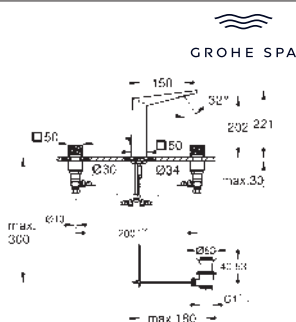

20 670 000 chrome
20 670 DC0 supersteel
20 670 AL0 brushed hard graphite

Allure Brilliant Private Collection
3-hole basin mixer 1/2"
L-Size
knurled knob handles
ceramic headparts 1/2", 90°
GROHE Long-Life finish
GROHE Water Saving - Less water, perfect flow
maximum flow rate (at 3 bar): 5 l/min
spout with integrated mousseur
pop-up waste set 1 1/4"
flexible connection hoses between spout and side valves