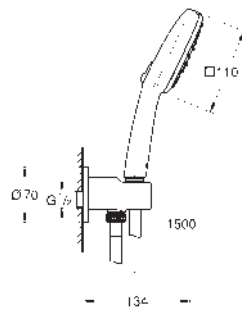

26 910 003

chrome

Tempesta Cube 110

Wall holder set 3 sprays (Rain, Jet, Massage)

with integrated wall union 1/2"

consisting of:

hand shower Tempesta Cube 110 (27 574)

shower outlet elbow 1/2" with wall shower holder (28 679)

male thread

protected against backflow

shower hose Relexaflex 1500 mm 1/2" x 1/2" (28 151)

GROHE Water Saving - Less water, perfect flow

GROHE SmartSwitch - easily rotate the dial to enjoy your preferred spray option

GROHE DreamSpray perfect spray pattern

GROHE Long-Life finish

SpeedClean anti-lime system

Inner WaterGuide - inner insulation for surface and scalding protection

ShockProof silicone ring prevents damages

caused by shower falling

maximum flow rate (at 3 bar): 7.4 l/min

minimum pressure 1.0 bar

suitable for instantaneous heater

professional edition