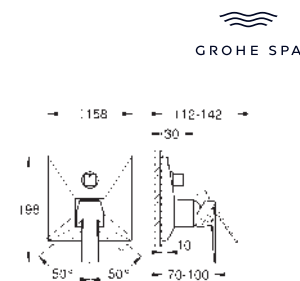

24 340 000 **chrome**
24 340 DC0 **supersteel**
24 340 ALO **brushed hard graphite**

Allure Brilliant
Single-lever mixer with 3-way diverter
final installation for GROHE Rapido SmartBox (35 604)
GROHE SilkMove 46 mm ceramic cartridge
GROHE Long-Life finish
GROHE FastFixation escutcheon with covered shaft sealing and covered fixing
metal escutcheon, retroactively 6° adjustable
3-way diverter
outlet A = 27 l/min, outlet B = 27 l/min, outlet C = 27 l/min

35 604 000
GROHE Rapido SmartBox universal rough-in box for concealed installation