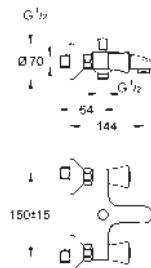

25 450 001

chrome

Costa L
Bath mixer 1/2"
wall mounted
metal handles
heat insulated
screwable
GROHE Long-Life headpart
automatic diverter: bath/shower
mousseur
S-unions
GROHE Long-Life finish