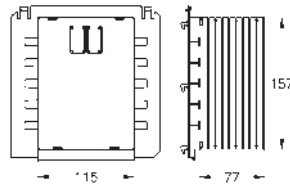

40 911 000

Revision shaft for small flush plates

for combination with Rapid SL and Uniset with GD 2 cisterns