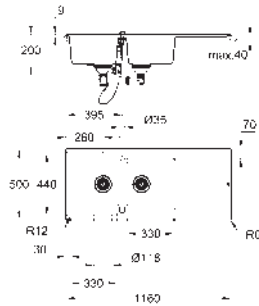

GROHE COMPOSITE SINKS

Ref. no.

Colour

31 647 AP0

granite black

K500

Composite sink with drainer

model: K500 80-C 116/50 2.0 rev

mounting type: top mount

material: quartz composite

GROHE Whisper

min. cabinet size: 800 mm

dimensions: 1160 x 500 mm

1 bowl: 330 x 440 x 200 mm

2 bowl: 330 x 440 x 200 mm

outer radius: R6, inner bowl radius: R12

GROHE FastFixation installation system

sink mountable left or right

cut-out: 1140 x 480 mm

drainer: automatic waste fitting

accessories included: automatic waste fitting with rotary handle, waste kit, basket

strainer waste, mounting set

optional: push to open excenter (40 986 SD0)

amount of fasteners included (top mount): 12

heat resistant up to 180° C

31 648 AP0

granite black