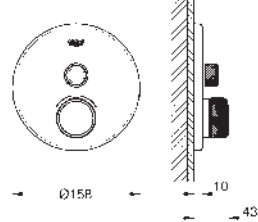

GROHE GROHTHERM SMARTCONTROL

Ref. no.

Colour

29 118 000	chrome
29 118 DC0	supersteel
29 118 GL0	cool sunrise
29 118 GN0	brushed cool sunrise
29 118 DA0	warm sunset
29 118 DL0	brushed warm sunset
29 118 A00	hard graphite
29 118 AL0	brushed hard graphite

Grotherm SmartControl
Safety mixer for concealed installation with one valve
final installation for GROHE Rapido SmartBox (35 604)
GROHE FastFixation metal wall escutcheon, retroactively 6° adjustable
GROHE Long-Life finish
GROHE SmartControl push for ON-OFF, turn for volume adjustment
exchangeable symbols
GROHE TurboStat compact cartridge
GROHE ProGrip with knurl structure
GROHE SafeStop safety button at 38°C
GROHE SafeStop Plus optional temperature limiter at 43°C or 46°C included
built-in non-return valves and dirt strainers
flow performance: outlet A (to external shut-off) = 34 l/min, outlet B/C = 29 l/min

35 604 000
GROHE Rapido SmartBox universal rough-in box for concealed installation

29 119 000	chrome
29 119 DC0	supersteel
29 119 GL0	cool sunrise
29 119 GN0	brushed cool sunrise
29 119 DA0	warm sunset
29 119 DL0	brushed warm sunset
29 119 A00	hard graphite
29 119 AL0	brushed hard graphite