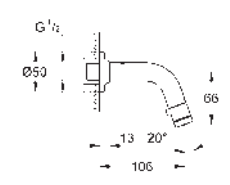

20 205 000

chrome

Universal wall-mounted tap 1/2"

Flow-Stop mousseur
ceramic headpart
connection thread 1/2"
GROHE Long-Life finish
GROHE Water Saving - Less water, perfect flow
maximum flow rate (at 3 bar): 5 l/min
projection 106 mm