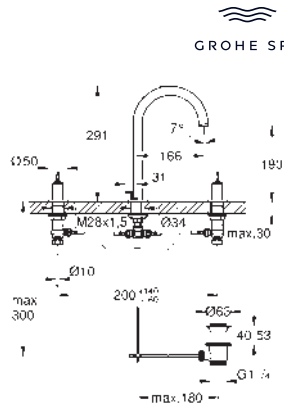

Ref. no.

Colour

1. GROHE SPA
2. 20 593 000 chrome
   - 20 593 DC0 supersteel
   - 20 593 GL0 cool sunrise
   - 20 593 GN0 brushed cool sunrise
   - 20 593 DA0 warm sunset
   - 20 593 DL0 brushed warm sunset
   - 20 593 AL0 brushed hard graphite

Atrio Private Collection
3-hole basin mixer 1/2"
L-Size

ceramic headparts 1/2", 90°
GROHE Long-Life finish
GROHE Water Saving - Less water, perfect flow
maximum flow rate (at 3 bar): 5 l/min
swivel tubular spout with mousseur and stop limiter
adjustable swivel area 0° / 150° / 360°
pop-up waste set 1 1/4"
flexible connection hoses between spout and side valves
for stick handles
to be combined with stick sets 48 458, 48 459 or 48 646, please order separately