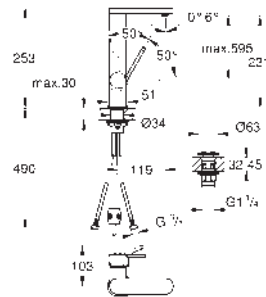

23 844 003 **chrome**

GROHE Plus
Single-lever basin mixer 1/2"
L-Size
GROHE SilkMove 28 mm ceramic cartridge with temperature limiter
GROHE Long-Life finish
GROHE Water Saving - Less water, perfect flow maximum flow rate (at 3 bar): 5 l/min
SpeedClean mousseur
GROHE AquaGuide adjustable mousseur rapid installation system pull out spout
GROHE EasyDock easy retraction and smooth docking smooth body with push-open pop-up waste set 1 1/4" flexible connection hoses