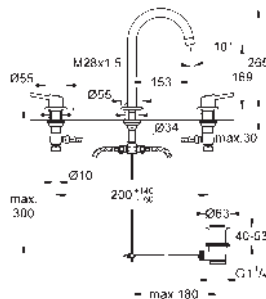

20 216 001

chrome

Concetto
3-hole basin mixer 1/2"
L-Size
ceramic headpart
GROHE Long-Life finish
GROHE FastFixation installation system
spout with mousseur
pop-up waste set 1 1/4"
pressure-proof, flexible connection hoses between spout and side valves