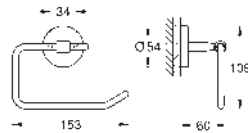

40 457 001

chrome

**BauCosmopolitan
Paper holder**
material: metal
without cover
concealed fastening
GROHE Long-Life finish
holding force: max. 5 kg
the specified holding capacity is valid for static (slowly applied) load and intended use only