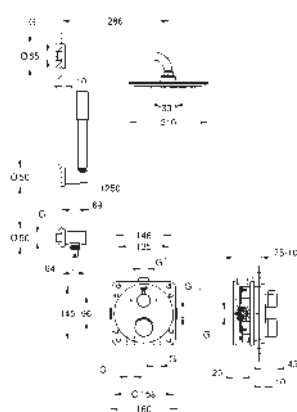

34 732 000

chrome

Grotherm

Perfect shower set with Rainshower Cosmopolitan 210

- Grotherm set for final installation with Aquadimmer (24 076)
- GROHE Rapido SmartBox (35 604)
- Rainshower Cosmopolitan 210 metal head shower (28 373)
- Rainshower shower arm 286 mm (28 576)
- handshower (28 034)
- Rainshower wall holder (27 074)
- Rainshower wall elbow connection (27 057)
- Silverflex shower hose 1.250 mm (28 362)