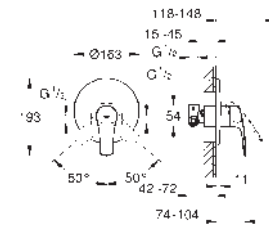

33 556 003

chrome

Eurosmart
Single-lever shower mixer 1/2"
wall installation
GROHE SilkMove 46 mm ceramic cartridge
GROHE Long-Life finish
GROHE FastFixation escutcheon with covered fixation
set for final installation (19 451 003)
with concealed body
adjustable flow rate limiter
escutcheon- and shaft-sealing
metal wall escutcheon
optional temperature limiter