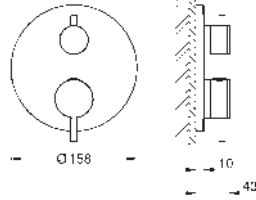

GROHE SPA

GROHE
ATRIO

SPA BATH
FAUCETS

Ref. no.

Colour

- 24 359 000
- 24 359 DC0
- 24 359 GL0
- 24 359 GN0
- 24 359 DA0
- 24 359 DL0
- 24 359 AL0

- chrome
- supersteel
- cool sunrise
- brushed cool sunrise
- warm sunset
- brushed warm sunset
- brushed hard graphite

Aerio

Safety bath tub mixer for 2 outlets with integrated shut off/diverter valve
final installation for GROHE Rapido SmartBox (35 604)
GROHE TurboStat compact cartridge
GROHE Long-Life finish
GROHE FastFixation escutcheon with covered shaft sealing and covered fixing metal escutcheon, retroactively 6° adjustable
printed hand shower and bath filler symbol
GROHE SafeStop safety button at 38C
GROHE SafeStop Plus optional temperature limiter at 43°C or 46°C included
GROHE AquaDimmer, integrated shut off/diverter valve
outlet B = 27 l/min, outlet C = 30 l/min

- 35 604 000
- **GROHE Rapido SmartBox universal rough-in box for concealed installation**