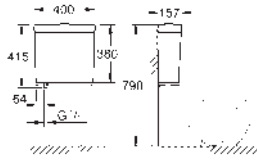

Ref. no.

Colour

39 579 000

alpine white

Essence
Exposed flushing cistern for close coupled combination
bottom inlet
inlet and outlet concealed
including flushing set GROHE AV1
dual flush 4.5/3 l
including fixation set
sanitary ware