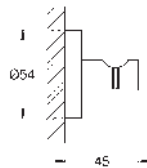

40 364 001 chrome
40 364 DC1 supersteel
40 364 GL1 cool sunrise
40 364 GN1 brushed cool sunrise
40 364 DA1 warm sunset
40 364 DL1 brushed warm sunset
40 364 A01 hard graphite
40 364 AL1 brushed hard graphite

Essentials
Bathrobe hook
material: metal
concealed fastening
GROHE Long-Life finish
holding force: max. 5 kg
the specified holding capacity is valid for static (slowly applied) load and intended use only

102460 243 0 matte black
ditto, Professional exclusive