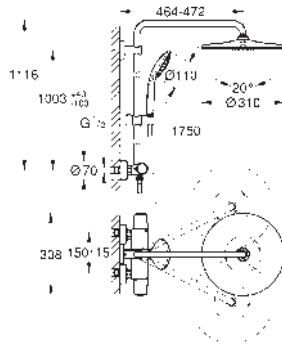

TwistStop to prevent hose from twisting

suitable for instantaneous heaters from 18 kW/h

minimum flow rate 7 l/min.

optional upgrade: **GROHE EasyReach** tray (26 362)

GROHE EUPHORIA SYSTEM

Ref. no.

Colour

26 723 000