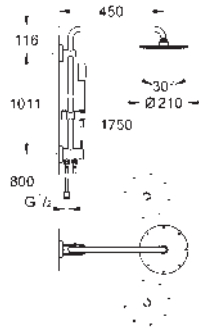

GROHE RAINSHOWER SYSTEM

Ref. no.

Colour

27 058 000

chrome

Rainshower System 210 Shower system with diverter for wall mounting

horizontal swivable 450 mm shower arm
change between hand and head shower by diverter
Rainshower Cosmopolitan 210 metal head shower
with ball joint

rotation angle $\pm 15^\circ$

metal stick hand shower

adjustable in height with gliding element

metal shower hose 1750 mm

connection to water supply with 1/2"-thread of
the 800 mm shower hose to faucet / wall union

GROHE DreamSpray perfect spray pattern

GROHE Long-Life finish

SpeedClean anti-lime system

Inner WaterGuide for a longer life

suitable for instantaneous heaters from 18 kW/h
minimum flow rate 7 l/min.