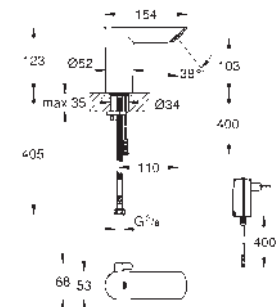

36 453 000

chrome

Bau Cosmopolitan E

Infra-red electronic basin mixer 1/2" with mixing device and temperature limiter

with infrared sensor for bi-directional communication for monitoring, configuration and service purpose
with plug transformer 100-230 V AC, 50-60 Hz, 6 V DC

GROHE Long-Life finish

GROHE Water Saving - Less water, perfect flow

maximum flow rate (at 3 bar): 5 l/min

Lead and Nickel Free Inner Water Ways

body made of composite polymer

flexible connection hoses

non-return valve, dirt strainers

integrated solenoid valve

rapid installation system

7 pre-set programs:

auto flush, thermal disinfection, cleaning mode

additional functions and precise settings by remote control 36 407

CE approved

type of protection faucet IP 59