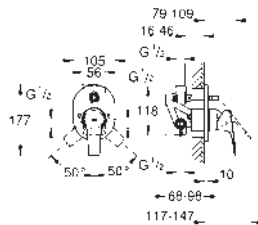

29 045 000

chrome

BauFlow
Single-lever bath mixer
concealed installation
set for final installation
concealed body (32 963 001)
GROHE Long-Life 46 mm ceramic cartridge
GROHE Long-Life finish
adjustable flow rate limiter
automatic diverter: bath/shower
escutcheon- and shaft-sealing