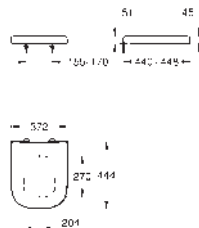

39 330 002

alpine white

Euro Ceramic

WC seat soft close

with lid

quick release function

detachable

material: Duroplast

including fixation set

stainless steel hinges

compatible with all Euro Ceramic bowls