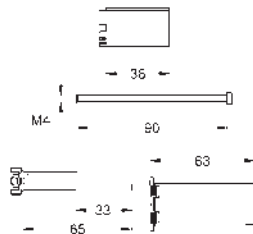

35 604 000

Rapido SmartBox
Universal rough-in box, 1/2"

3 outlets 1/2"
2 inlets below, 1/2"
installation depth 75-105 mm
connection unit in DR brass
pre-mounted flushing plug
stable build-in box and protective cover
fixation options for solid walls and dry cladding
gasket
without set for final installation

14 048 000

chrome

Rapido SmartBox
Universal extension set single-lever mixers, 25 mm
fits Grotherm SmartControl and SmartControl Mixer sets
for final installation with up to three functions in combination
with GROHE Rapido SmartBox