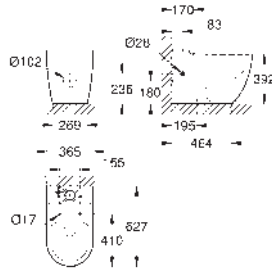

39 910 000

alpine white

Bau Ceramic

Floor standing WC for close coupled combination

wash down
rimless
universal outlet
flush volume 3/6 l
including fixation set
cistern to be ordered separately
sanitary ware
fully skirted with visible fixation
compatible with seat and cover 39 913 (soft close)
compatible with Bau Ceramic cisterns 39 911 000 and 39 912 000
professional edition
9 pieces per pallet