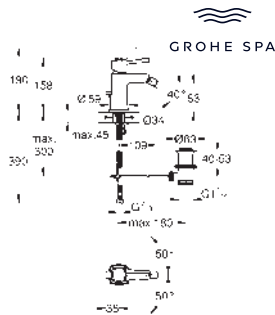

24 372 000
24 372 IGO

chrome
chrome/gold

Grandera
Single-lever bidet mixer 1/2"
GROHE SilkMove 28 mm ceramic cartridge
temperature limiter
GROHE Long-Life finish
GROHE FastFixation installation system
ball-joint mousseur
pop-up waste set 1 1/4"
flexible connection hoses