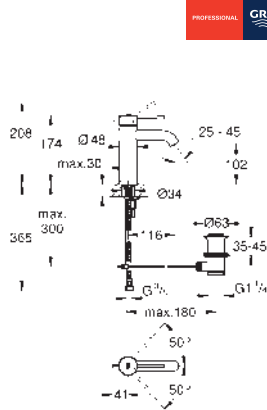

GROHE ESSENCE

Ref. no.

Colour

1. **24 171 001** chrome
   24 171 DC1 supersteel
   24 171 GL1 cool sunrise
   24 171 GN1 brushed cool sunrise
   24 171 DA1 warm sunset
   24 171 DL1 brushed warm sunset
   24 171 A01 hard graphite
   24 171 AL1 brushed hard graphite

Essence
Single-lever basin mixer 1/2"
S-Size
GROHE SilkMove 28 mm ceramic cartridge with temperature limiter
GROHE Long-Life finish
GROHE Water Saving - Less water, perfect flow maximum flow rate (at 3 bar): 5 l/min
GROHE AquaGuide adjustable mousseur
GROHE FastFixation Plus installation system
pop-up waste set 1 1/4"
flexible connection hoses
replaces Essence basin mixer 23 589 xx1