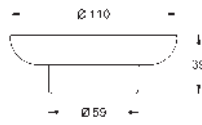

40 368 001

glass clear

Essentials Soap dish

material: glass
fits in the following holders:
Essentials (40 369 xx/1/102 466 2430)
Essentials Cube (40 508)
Bau Cosmopolitan (40 585)
Essentials Authentic (40 652)