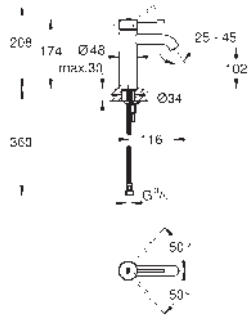

1. **24 172 001** chrome
   24 172 DC1 supersteel
   24 172 GL1 cool sunrise
   24 172 GN1 brushed cool sunrise
   24 172 DA1 warm sunset
   24 172 DL1 brushed warm sunset
   24 172 A01 hard graphite
   24 172 AL1 brushed hard graphite
   24 172 KF1 phantom black

Essence
Single-lever basin mixer 1/2"
S-Size
GROHE SilkMove 28 mm ceramic cartridge with temperature limiter
GROHE Long-Life finish
GROHE Water Saving - Less water, perfect flow maximum flow rate (at 3 bar): 5 l/min
GROHE AquaGuide adjustable mousseur
GROHE FastFixation Plus installation system
smooth body
flexible connection hoses
replaces Essence basin mixer 23 590 xx1