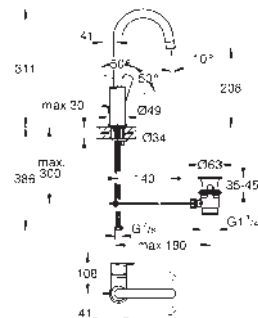

23 760 001

chrome

BauEdge
Single-lever basin mixer 1/2"
L-Size
GROHE Long-Life 28 mm ceramic cartridge
with temperature limiter
GROHE Long-Life finish
GROHE Water Saving - Less water, perfect flow
maximum flow rate (at 3 bar): 5 l/min
rapid installation system
swivel tubular spout
plastic pop-up waste set 1 1/4"

flexible connection hoses