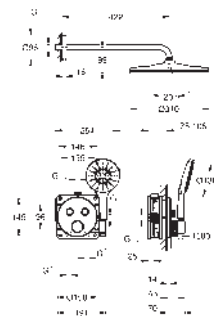

- 34 866 000 chrome

Grotherm SmartControl

Concealed shower system with Rainshower Mono 310

consisting of:
concealed thermostat with 2 valves and integrated shower holder (29 120)
GROHE Rapido SmartBox universal rough-in box, 1/2" (35 604)
Rainshower Mono 310 head shower set (26 557) including horizontal shower arm 422 mm (26 146)
hand shower Rainshower SmartActive 130 (26 544)
Silverflex shower hose 1500 mm 1/2" x 1/2" (28 364)
optional flow regulator 9.5 l/min included for hand shower and head shower