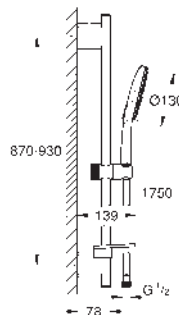

26 548 000

chrome

Rainshower SmartActive 130

Shower rail set 3 sprays

hand shower Rainshower SmartActive 130 (26 574)

maximum flow rate (at 3 bar): 8.5 l/min

shower rail 900 mm

wall holders made of metal

Silverflex shower hose 1750 mm 1/2" x 1/2" (28 388)

GROHE EasyReach tray

GROHE Water Saving - Less water, perfect flow

GROHE DreamSpray perfect spray pattern

GROHE Long-Life finish

GROHE FastFixation Plus adjustable distance between

brackets for fixing to existing drilling holes

GROHE TileFix adjustable depth on upper and lower bracket

SpeedClean anti-lime system

Inner WaterGuide for a longer life

TwistStop to prevent hose from twisting