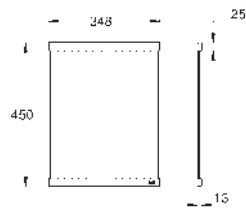

40 856 SD0 stainless steel
40 856 GN0 brushed cool sunrise
40 856 DL0 brushed warm sunset
40 856 AL0 brushed hard graphite

Foldable big dish rack
material: stainless steel
dimensions: 450 x 348 mm
dishwasher safe
corrosion free