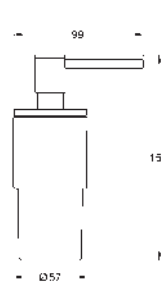

- 40 886 000 chrome
- 40 886 DC0 supersteel
- 40 886 GL0 cool sunrise
- 40 886 GN0 brushed cool sunrise
- 40 886 DA0 warm sunset
- 40 886 DL0 brushed warm sunset
- 40 886 A00 hard graphite
- 40 886 AL0 brushed hard graphite

Soap dispenser

material: glass / metal
filling quantity 160 ml
fits holder Atrio 40 884 xx0 (please order separately)