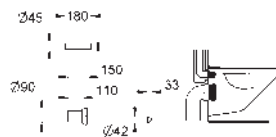

37 311 K00

black

WC inlet and outlet connecting set

for wall hung WC
connecting pipe $\varnothing$ 45 mm
waste sleeve $\varnothing$ 90 mm
150 mm long
cover for WC fixing bolts