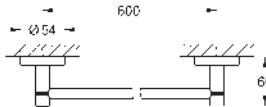

- 40 366 001 chrome
- 40 366 DC1 supersteel
- 40 366 GL1 cool sunrise
- 40 366 GN1 brushed cool sunrise
- 40 366 DA1 warm sunset
- 40 366 DL1 brushed warm sunset
- 40 366 A01 hard graphite
- 40 366 AL1 brushed hard graphite

Essentials
Towel holder
material: metal
654 mm (functional length 600 mm)
concealed fastening
GROHE Long-Life finish
holding force: max. 10 kg
the specified holding capacity is valid for static (slowly applied) load and intended use only

- 102251 243 0 matte black
- ditto, Professional exclusive