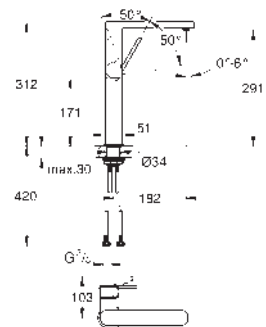

32 618 003 **chrome**
32 618 DC3 **supersteel**
32 618 AL3 **brushed hard graphite**

GROHE Plus
Single-lever basin mixer 1/2"
XL-Size
for free-standing basins
GROHE SilkMove 28 mm ceramic cartridge with temperature limiter
GROHE Long-Life finish
GROHE Water Saving - Less water, perfect flow maximum flow rate (at 3 bar): 5 l/min
SpeedClean mousseur
GROHE AquaGuide adjustable mousseur rapid installation system smooth body flexible connection hoses