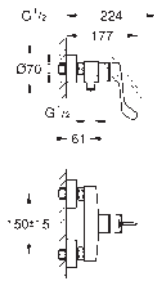

GROHE EUROSMART CARE

Ref. no.

Colour

25 244 003

chrome

Eurosmart

Single-lever shower mixer 1/2"

wall mounted

long metal lever

lever length 120 mm

GROHE SilkMove 35 mm ceramic cartridge

adjustable flow rate limiter

with temperature limiter

shower bottom outlet with integrated non return-valve

S-unions

metal wall escutcheons

protected against backflow