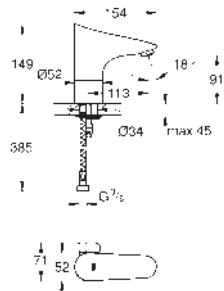

GROHE EUROPLUS E

Ref. no.

Colour

36 207 001

chrome

Europlus E

Infra-red electronic basin mixer 1/2" with mixing device and adjustable temperature limiter

with infrared sensor for bi-directional communication for monitoring, configuration and service purpose
6V lithium battery, type CR-P2
battery lifetime: approx. 7 years (150 actuations a day)

GROHE Long-Life finish

GROHE Water Saving - Less water, perfect flow
maximum flow rate (at 3 bar): 5 l/min

flexible connection hoses
non-return valve, dirt strainers, solenoid valve
rapid installation system

multistage battery status display

7 pre-set programs:
auto flush, thermal disinfection, cleaning mode
additional functions and precise settings by remote control 36 407
CE approved, type of protection faucet IP 59K

36 208 001

chrome

ditto, without mixing device

36 015 001

chrome