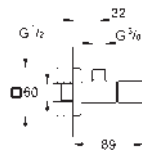

22 012 000

chrome

22 012 DC0

supersteel

22 012 AL0

brushed hard graphite

**Eurocube
Angle valve 1/2"**
wall connection 1/2"
outlet thread 3/8"
Cartridge headpart
metal handle
marking: neutral
metal push-on escutcheon