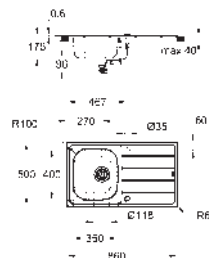

31 562 SD1

stainless steel

Bau

Kitchen sink and tap bundle

K200 stainless steel sink with drainer (31 552 SD1)

mounting type: top mount

Bau Edge single lever sink mixer (31 367 001)

GROHE Long-Life finish

accessories included: automatic waste fitting with rotary handle, waste kit, basket

strainer waste, mounting set