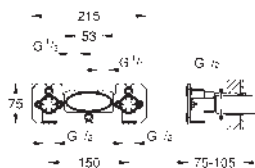

Concealed body for exposed/concealed variants

wall mounted
2 outlets 1/2"
installation depth 75-105 mm
flushing plug
wall sealing
installation device