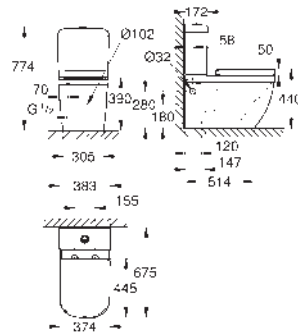

39 462 000

alpine white

Euro Ceramic
Bundle close coupled WC
consisting of:
Euro Ceramic WC (39 338 000)
horizontal outlet
flush volume 3/5 l
Euro Ceramic cistern (39 332 000)
bottom inlet
Euro Ceramic WC seat with lid
4 pieces per pallet