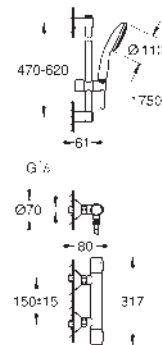

Grohtherm 500
Shower Safety mixer
with shower rail set 1 spray (Rain)
consisting of:
Grohtherm 500 thermostatic shower mixer 1/2" (34 793)
Tempesta shower rail set, 600 mm (27 924)
professional edition