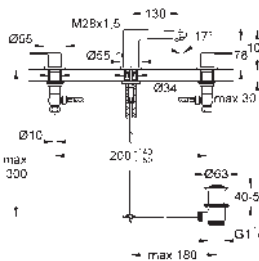

20 208 002

chrome

Eurostyle Cosmopolitan
3-hole wash-basin mixer

S-Size

ceramic headparts 1/2", 90°

GROHE Long-Life finish

GROHE FastFixation installation system

spout with mousseur

pop-up waste set 1 1/4"

pressure-proof, flexible connection hoses between spout and side valves