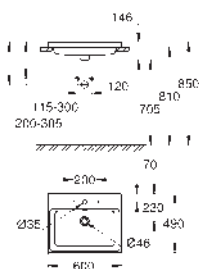

39 479 00H

alpine white

Cube Ceramic
Counter basin 60
flat back side glazed
built-in
1 hole punched, 2 holes pre-punched
with overflow
600 x 490 mm
including fixation set
sanitary ware
GROHE PureGuard anti-scale coating and anti-bacterial glazing