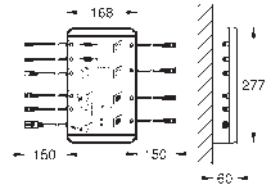

F-digital Deluxe

Base Unit Box 2.0 Bluetooth (BCU V2.0)

for connecting light, sound and steam modules
2 plug connections, each for one pair of sound modules (36 473 000)
2 plug connections, each for one pair of light modules (36 472 000)
2 plug connections for steam module (29 414 000), including 1 connection for steam generator and 1 connection for temperature sensor
2 plug connections for power supply
2 plug connections for Bluetooth unit (supply voltage and data line)
must be accessible for service
optional the base unit box can be placed into extra equipment 36 474 000 component has to be ordered separately