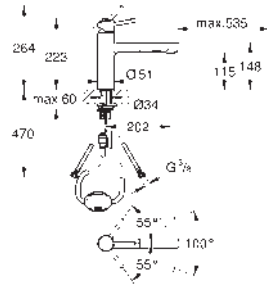

GROHE CONCETTO

Ref. no.

Colour

30 273 001
30 273 DC1

chrome
supersteel

Concetto
Single-lever sink mixer 1/2"
medium spout
GROHE Long-Life finish
GROHE SilkMove 35 mm ceramic cartridge
pull-out dual spray - switching between regular flow and spray
diverter: laminar spray/SpeedClean shower jet
automatic return to laminar spray
adjustable flow rate limiter
swivel cast spout
swivel area 100°
protected against backflow
flexible connection hoses
rapid installation system
maximum flow rate (at 3 bar): 7.5 l/min