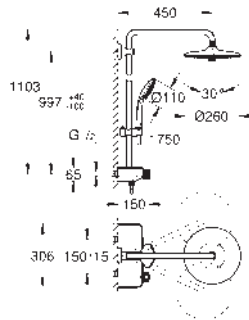

26 509 000

chrome

Euphoria SmartControl System 260 Mono

Shower system with Safety Mixer for wall mounting

horizontal 450 mm shower arm
upper bracket adjustable for minimal adaption to existing drilling holes
exposed SmartControl Safety Mixer

head shower Euphoria 260 (26 455)

3 spray patterns: Rain, SmartRain, Jet

maximum flow rate (at 3 bar): 16 l/min

with ball joint

hand shower Euphoria 110 Massage, spray plate white (27 221 001)

maximum flow rate (at 3 bar): 15 l/min

adjustable in height with gliding element

Silverflex shower hose 1750 mm 1/2" x 1/2" (28 388)

GROHE DreamSpray perfect spray pattern

GROHE Long-Life finish

GROHE CoolTouch no risk of scalding

GROHE TurboStat compact cartridge

GROHE ProGrip with knurl structure

GROHE SafeStop at 38°C

GROHE SafeStop Plus optional temperature limiter at 43°C included

GROHE SmartControl push for ON-OFF, turn for volume adjustment

integrated **GROHE EasyReach** shower tray

SpeedClean anti-lime system

Inner WaterGuide for a longer life

TwistStop to prevent hose from twisting

suitable for instantaneous heaters from 18 kW/h

minimum flow rate 7 l/min.