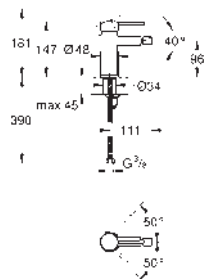

1. 24 395 KF1 phantom black
2. **Essence**
   Single-lever bidet mixer 1/2"
   S-Size
   GROHE SilkMove 28 mm ceramic cartridge
   with temperature limiter
   GROHE Water Saving - Less water, perfect flow
   maximum flow rate (at 3 bar): 5 l/min
   GROHE FastFixation Plus installation system
   ball-joint mousseur
   smooth body
   flexible connection hoses