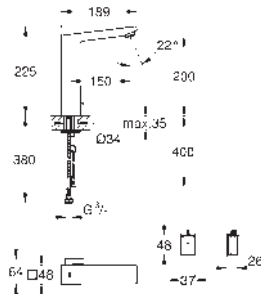

36 441 000

chrome

36 441 DC0

supersteel

36 441 AL0

brushed hard graphite

Eurocube E

Infra-red electronic basin mixer 1/2" with mixing device and adjustable temperature limiter

with infrared sensor for bi-directional communication for monitoring, configuration and service purpose

6V lithium battery, type CR-P2

battery lifetime: approx. 7 years (150 actuations a day)

GROHE Long-Life finish

GROHE Water Saving - Less water, perfect flow maximum flow rate (at 3 bar): 5 l/min

laminar spray regulator
flexible connection hoses
non-return valve, dirt strainers

integrated solenoid valve

external battery

rapid installation system

multistage battery status display

7 pre-set programs:

auto flush, thermal disinfection, cleaning mode

additional functions and precise settings by remote control 36 407

CE approved

type of protection faucet IP 59K