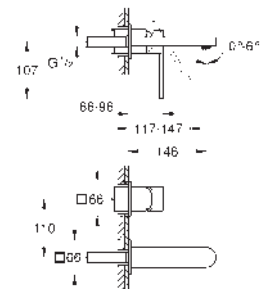

29 303 003 **chrome**
29 303 DC3 **supersteel**
29 303 AL3 **brushed hard graphite**

GROHE Plus
2-hole basin mixer
M-Size
wall mounted
final installation for 23 200 without concealed body metal rosette
GROHE Long-Life finish
GROHE Water Saving - Less water, perfect flow maximum flow rate (at 3 bar): 5 l/min
SpeedClean mousseur
GROHE AquaGuide adjustable mousseur centre distance 110 mm projection 147 mm

29 306 003 **chrome**
ditto, projection 203 mm

23 200 002
Rough-in for single-lever mixer, wall mount