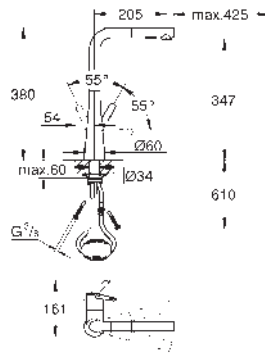

GROHE ZEDRA / ZEDRA SMARTCONTROL / ZEDRA TOUCH

Ref. no.

Colour

32 553 002
32 553 DC2

chrome
supersteel

Zedra

Single-lever sink mixer 1/2"

GROHE Long-Life finish

GROHE SilkMove 35 mm ceramic cartridge

GROHE Magnetic Docking guarantees easy retraction and smooth docking

pull-out dual spray

diverter: laminar spray/SpeedClean shower jet

automatic return to laminar spray

adjustable flow rate limiter

swivel tubular spout, swivel area 360°

protected against backflow

flexible connection hoses

metal fixation set

Lead and Nickel Free Inner Water Ways

maximum flow rate (at 3 bar): 10 l/min