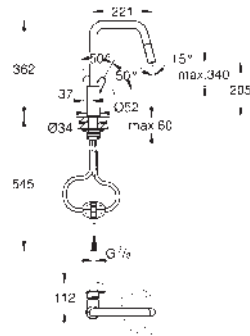

Ref. no.

Colour

30 619 000
30 619 DC0
30 619 2430

chrome
supersteel
matte black

Eurosmart
Single-lever sink mixer 1/2"
high spout
GROHE Long-Life finish
GROHE SilkMove 28 mm ceramic cartridge
pull-out dual spray - switching between regular flow and spray
diverter: laminar spray/SpeedClean shower jet
automatic return to laminar spray
adjustable flow rate limiter
swivel cast spout
swivel area 360°
Lead and Nickel Free Inner Water Ways
flexible connection hoses
metal fixation set
protected against backflow
maximum flow rate (at 3 bar): 7 l/min
professional edition