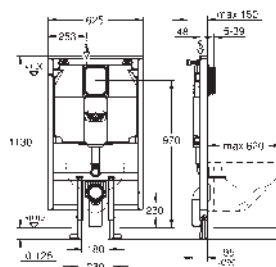

38 994 000

Rapid SL

Element for WC with flushing cistern 80 mm, 1.13 m installation height

element width 0.62 m

for small, narrow bathrooms

for on-the-wall installations or studded walls

powder coated steel frame, self-supporting

for dry-cladding, completely pre-assembled

with fixed connections

quick adjustment, lockable

fixing material

TÜV approved

2 WC fixing bolts, fixing device for ceramic

distance of fixing bolts 180/230 mm

PP outlet bend Ø 90 mm

depth adjustable

PP reducer Ø 90/110 mm

inlet and outlet connecting set

adjustment ex factory 6 l and 3 l

pneumatic discharge valve offering 3 modes of operation: dual flush or start/stop

or single flush

water supply from top or back

low noise (group I acc. to German Noise Specification)

insulated against condensation

water supply 1/2" and push fit flexible hose union

no tools required for installation of inspection shaft

for vertical use

including wall brackets 38 558 00M for on-the-wall installation

for mounting of small flush plates revision shaft 40 949 000 to be ordered

separately