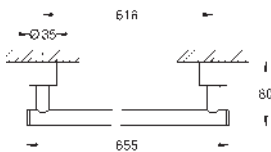

40 889 000

chrome

40 889 DC0

supersteel

40 889 GL0

cool sunrise

40 889 DA0

warm sunset

40 889 DL0

brushed warm sunset

40 889 AL0

brushed hard graphite

Atrio

Towel holder

650 mm (drilling length 600 mm)

material: metal

concealed fastening

GROHE Long-Life finish