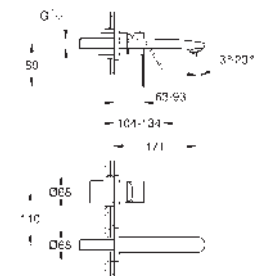

19 571 002

chrome

Eurostyle Cosmopolitan
2-hole basin mixer

S-Size

wall mounted

final installation for 23 571 000 / 32 635 000

without concealed body

metal rosette

GROHE Long-Life finish

GROHE AquaGuide adjustable mousseur

centre distance 110 mm

projection 171 mm

23 571 000

Single-lever mixer 1/2", universal concealed body for 2-hole basin mixers