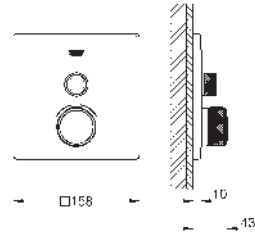

GROHE GROHTHERM SMARTCONTROL

Ref. no.

Colour

29 123 000	chrome
29 123 DC0	supersteel
29 123 GN0	brushed cool sunrise
29 123 DL0	brushed warm sunset
29 123 A00	hard graphite
29 123 AL0	brushed hard graphite

Grotherm SmartControl

Safety mixer for concealed installation with one valve
final installation for GROHE Rapido SmartBox (35 604)
GROHE FastFixation metal wall escutcheon, retroactively 6° adjustable
GROHE Long-Life finish
GROHE SmartControl push for ON-OFF, turn for volume adjustment
exchangeable symbols
GROHE TurboStat compact cartridge
GROHE ProGrip with knurl structure
GROHE SafeStop safety button at 38C
GROHE SafeStop Plus optional temperature limiter at 43°C or 46°C included
built-in non-return valves and dirt strainers
flow performance: outlet A (to external shut-off) = 34 l/min, outlet B/C = 29 l/min

35 604 000
GROHE Rapido SmartBox universal rough-in box for concealed installation

29 124 000	chrome
29 124 DC0	supersteel
29 124 GL0	cool sunrise
29 124 GN0	brushed cool sunrise
29 124 DA0	warm sunset
29 124 DL0	brushed warm sunset
29 124 A00	hard graphite
29 124 AL0	brushed hard graphite