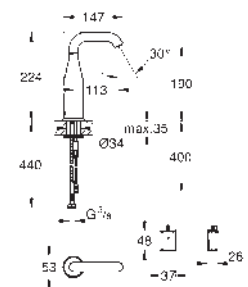

36 446 000

chrome

Essence E

Infra-red electronic basin tap 1/2" without mixing device

for cold or premixed water

6V lithium battery, type CR-P2

battery lifetime: approx. 7 years (150 actuations a day)

GROHE Long-Life finish

GROHE Water Saving - Less water, perfect flow

maximum flow rate (at 3 bar): 5 l/min

adjustable swivel area 0° / 150° / 360°

laminar spray regulator

flexible connection hose

dirt strainers, integrated solenoid valve

external battery

rapid installation system

multistage battery status display

7 pre-set programs:

auto flush, thermal disinfection, cleaning mode

additional functions and precise settings by remote control 36 407

CE approved, type of protection faucet IP 59K