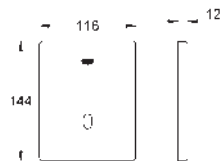

37 321 001

chrome

37 321 SD1

stainless steel

Tectron Skate

Infra-red electronic for Urinal

with infrared sensor for bi-directional communication for monitoring, configuration and service purpose

with transformer 100-230 V AC, 50-60 Hz, 6 V DC

GROHE Long-Life finish

cartridge with solenoid valve and dirt strainer

front plate 116 x 144 mm

flow pressure min 0.5 bar, operating pressure max 10 bar

7 pre-set programs:

auto flush, cleaning mode, pre-flush on/off

additional functions and precise settings by remote control 36 407

adjustable flow time by hand or remote

set for final installation

for Rapido U

CE approved