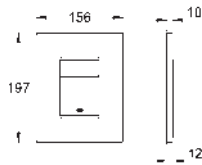

38 732 SD0

stainless steel

**Skate Cosmopolitan
Flush plate, stainless steel**

for dual flush
for pneumatic discharge valve AV1
vertical installation
156 x 197 mm
plastic fixing frame
not suitable for GROHE Fresh
GROHE Long-Life finish

GROHE Water Saving - Less water, perfect flow
for combination with Rapid SL and Uniset with GD 2 cisterns
for use with Rapid SLX please order shaft 66 791 000 (sold separately)

38 776 SD0

stainless steel

ditto, horizontal installation