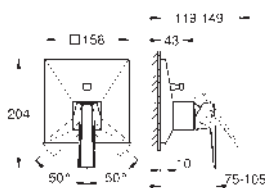

Allure Brilliant Private Collection
Single-lever mixer with 2-way diverter
black Caesarstone handle
final installation for GROHE Rapido SmartBox (35 604)
GROHE SilkMove 46 mm ceramic cartridge
GROHE Long-Life finish
GROHE FastFixation escutcheon with covered shaft sealing and covered fixing
metal escutcheon, retroactively 6° adjustable
automatic 2-way diverter
outlet B = 27 l/min, outlet C = 27 l/min

35 604 000
GROHE Rapido SmartBox universal rough-in box for concealed installation