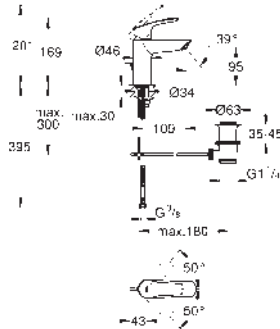

Ref. no.

Colour

33 265 003
33 265 2433

chrome
matte black

Eurosmart

Single-lever basin mixer 1/2"

S-Size

GROHE SilkMove 28 mm ceramic cartridge
adjustable flow rate limiter
with temperature limiter

GROHE Long-Life finish

GROHE Water Saving - Less water, perfect flow

maximum flow rate (at 3 bar): 5 l/min

Lead and Nickel Free Inner Water Ways

GROHE FastFixation installation system

flexible connection hoses

pop-up waste set 1 1/4"

23 922 003

chrome

23 922 2433

matte black

ditto, smooth body with push-open pop-up waste set 1 1/4"

32 467 003

chrome

32 467 2433

matte black

ditto, smooth body