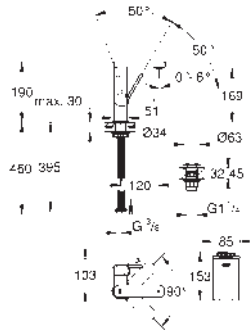

Ref. no.

Colour

23 958 003
23 958 DC3

chrome
supersteel

GROHE Plus
Single-lever basin mixer 1/2" with LED display < br/>M-size
colour LED water temperature display
infra-red diverter: mousseur / Eco spray
GROHE SilkMove 28 mm ceramic cartridge
with temperature limiter
GROHE Long-Life finish
GROHE Water Saving - Less water, perfect flow
maximum flow rate (at 3 bar): 5 l/min
SpeedClean mousseur
GROHE AquaGuide adjustable mousseur
rapid installation system
swivel spout with easy docking, swivel area 90°
smooth body with push-open pop-up waste set 1 1/4"
flexible connection hoses
1.5 V alkaline mono battery, 4 x mono cell, external battery