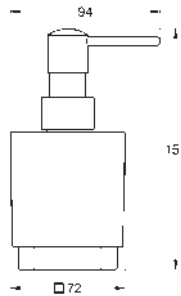

40 805 000

chrome

**Selection Cube
Soap dispenser**

material: glass / metal
filling quantity 300 ml
fits in the following holder: Selection Cube (40 865 000/102 275 KF00)
GROHE Long-Life finish