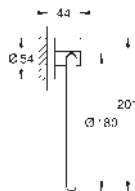

40 365 001
40 365 DC1

chrome
supersteel

40 365 GL1

cool sunrise

40 365 GN1

brushed cool sunrise

40 365 DA1

warm sunset

40 365 DL1

brushed warm sunset

40 365 A01

hard graphite

40 365 AL1

brushed hard graphite

Essentials

Towel ring

material: metal
concealed fastening

GROHE Long-Life finish

holding force: max. 5 kg
the specified holding capacity is valid for static (slowly applied) load and intended use only

102461 243 0

matte black

ditto, Professional exclusive