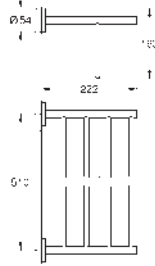

GROHE BAUCOSMOPOLITAN

Ref. no.

Colour

40 462 001

chrome

**BauCosmopolitan
Multi-towel rack**
material: metal
564 mm (functional length 510 mm)
concealed fastening
GROHE Long-Life finish