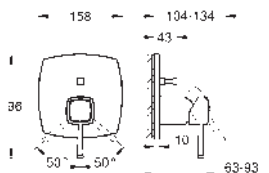

GROHE SPA

24 260 000
24 260 IGO

chrome
chrome/gold

Grandera
Single-lever mixer with 2-way diverter
final installation for
GROHE Rapido SmartBox (35 604)
GROHE SilkMove 46 mm ceramic cartridge
GROHE Long-Life finish
GROHE FastFixation escutcheon with covered shaft sealing and covered fixing
metal escutcheon, retroactively 6° adjustable
automatic 2-way diverter
outlet B = 27 l/min, outlet C = 27 l/min

35 604 000
GROHE Rapido SmartBox universal rough-in box for concealed installation