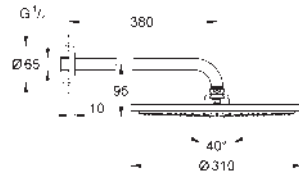

SHOWERS

GROHE HEAD SHOWER SETS

Ref. no.

Colour

- 26 066 000 chrome
- 26 066 DC0 supersteel
- 26 066 GL0 cool sunrise
- 26 066 GN0 brushed cool sunrise
- 26 066 DA0 warm sunset
- 26 066 DL0 brushed warm sunset
- 26 066 A00 hard graphite
- 26 066 AL0 brushed hard graphite