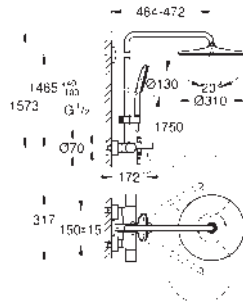

GROHE RAINSHOWER SMARTACTIVE SYSTEM

Ref. no.

Colour

26 657 000

chrome

Rainshower SmartActive 310

Shower system with Bath Safety Mixer for wall mounting

horizontal swivable 450 mm shower arm

exposed Safety Mixer with Aquadimmer function

head shower Rainshower Mono 310

maximum flow rate (at 3 bar): 7.5 l/min

with ball joint

bath inlet

separate diverter for hand shower

hand shower Rainshower SmartActive 130

maximum flow rate (at 3 bar): 8.5 l/min

adjustable in height with gliding element

Silverflex shower hose 1750 mm

GROHE TurboStat compact cartridge

GROHE Water Saving - Less water, perfect flow

GROHE SafeStop safety button at 38°C

GROHE SafeStop Plus optional temperature limiter at 43°C included

GROHE CoolTouch no risk of scalding

GROHE DreamSpray perfect spray pattern

GROHE SmartTip showering spray selection via push of a ring

GROHE Long-Life finish

GROHE FastFixation upper bracket adjustable

SpeedClean anti-lime system

Inner WaterGuide for a longer life

minimum flow rate 7 l/min.