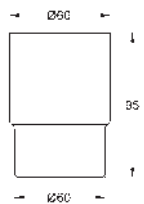

40 372 001

chrome

Essentials Crystal glass

material: glass
fits in the following holders:
Essentials (40 369 xx/1/102 466 2430)
Essentials Cube (40 508)