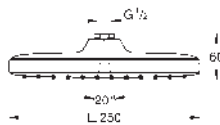

26 681 000

chrome

Tempesta 250 Cube

Head shower 1 spray

spray pattern:

Rain

250 mm x 250 mm

fully chrome plated surfaces

ball joint with turning angle $\pm 10^\circ$

connection thread 1/2"

GROHE Water Saving 9.5 l/min flow limiter

GROHE DreamSpray perfect spray pattern

GROHE Long-Life finish

SpeedClean anti-lime system

Inner WaterGuide for a longer life

26 685 000

chrome

ditto, but with white rear cover