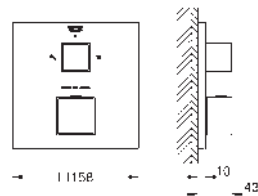

35 604 000

GROHE Rapido SmartBox universal rough-in box for concealed installation

24 154 000

chrome

24 154 DC0

supersteel

24 154 AL0

brushed hard graphite