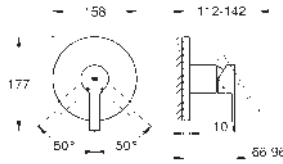

Lineare

Single-lever shower mixer

final installation for

GROHE Rapido SmartBox (35 604)

GROHE SilkMove 46 mm ceramic cartridge

GROHE Long-Life finish

GROHE FastFixation escutcheon with covered shaft sealing and covered fixing

metal escutcheon, retroactively 6° adjustable

outlet B or C = 30 l/min

35 604 000

GROHE Rapido SmartBox universal rough-in box for concealed installation

24 064 001

chrome

24 064 DC1

supersteel

24 064 AL1

brushed hard graphite