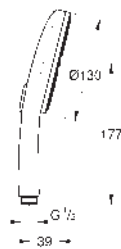

GROHE SPA

GROHE RAINSHOWER AQUA PURE

Ref. no.

Colour

GROHE SPA

- 100961 K10 0
- 100961 KF0 0
- 100961 AL0 0
- 100961 GL0 0
- 100961 DA0 0

- black/chrome
- phantom black
- brushed hard graphite
- cool sunrise
- warm sunset

Rainshower Aqua Pure

Shower system with Safety Mixer for wall mounting

consisting of:

horizontal 435 mm shower arm

exposed SmartControl thermostat with metal housing

allows change between:

head shower Rainshower Aqua Duo square 400 x 230 mm, black acrylic spray plate

swing angle 0° - 30°

2 spray patterns:

GROHE PureRain, ActiveRain

hand shower Rainshower Aqua 130 (101 676), black acrylic spray plate

3 spray patterns:

GROHE Rain, Rain+ and ActiveMassage

adjustable in height with gliding element

initial Rainshower Aqua Pure unit (101 672 9990) enclosed

shower hose 1750 mm

GROHE Rainshower Aqua Pure removes chlorine and odor (hand shower)

GROHE SmartTip showering spray selection via push of a ring

GROHE Water Saving - Less water, perfect flow

maximum flow rate (at 3 bar): 8.7 l/min

GROHE SmartControl with recessed metal buttons, push for ON-OFF, turn for

volume adjustment from GROHE Water Saving to full flow

GROHE ProGrip Metal with knurl structure

GROHE TurboStat compact cartridge

GROHE SafeStop safety button at 38°C

GROHE SafeStop Plus optional temperature limiter at 43°C included

integrated **GROHE EasyReach** shower tray (black glass)

GROHE DreamSpray perfect spray pattern

GROHE Long-Life finish

SpeedClean anti-lime system

Inner WaterGuide for a longer life

TwistStop to prevent hose from twisting

GROHE CoolTouch prevents scalding on hot surfaces

suitable for instantaneous heaters from 18 kW/h

minimum flow rate 5 l/min.

minimum pressure 1.0 bar

internal 6 V lithium battery (42 886 000) type CR-P2

battery lifetime approx. 10 years