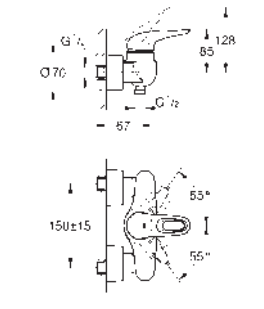

33 590 003

chrome

33 590 LS3

moon white/chrome

Eurostyle
Single-lever shower mixer 1/2"
wall mounted
loop metal lever
GROHE SilkMove 35 mm ceramic cartridge
with temperature limiter
GROHE Long-Life finish
adjustable flow rate limiter
shower outlet 1/2" with integrated non-return valve
covered S-unions
protected against backflow