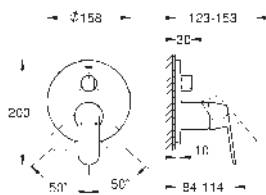

24 226 000 **chrome**

Eurocosmo
Single-lever mixer with 3-way diverter
final installation for
GROHE Rapido SmartBox (35 604)
GROHE SilkMove 46 mm ceramic cartridge
GROHE FastFixation escutcheon with covered shaft sealing and covered fixing
metal escutcheon, retroactively 6° adjustable
metal lever
3-way diverter
outlet A = 27 l/min, outlet B = 27 l/min, outlet C = 27 l/min
without roughing-in-set

35 604 000
GROHE Rapido SmartBox universal rough-in box for concealed installation