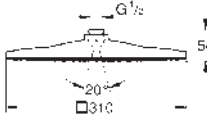

26 568 LS0

moon white

Rainshower Mono 310 Cube
Head shower 1 spray

spray pattern:
GROHE PureRain
maximum flow rate (at 3 bar): 7.5 l/min
spray plate moon white
ball joint with turning angle $\pm 10^\circ$
connection thread 1/2"
GROHE Water Saving - Less water, perfect flow
GROHE DreamSpray perfect spray pattern
GROHE Long-Life finish
SpeedClean anti-lime system
Inner WaterGuide for a longer life