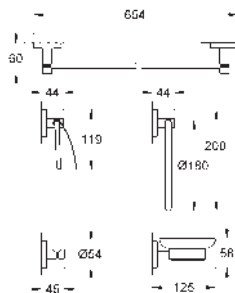

- 40 344 001 chrome

Essentials
Master bathroom accessories set 5-in-1
material: glass / metal
towel ring (40 365 001)
towel rail, 600 mm (40 366 001)
robe hook (40 364 001)
paper holder with cover (40 367 001)
soap dish with holder (40 444 001)
concealed fastening
GROHE Long-Life finish