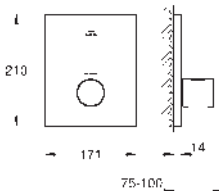

35 500 000 **chrome**

GROHE Rapido T safety mixer for concealed installation

GROHE SPA

26 879 000 **chrome**

Grohtherm F

Single volume control trim

for use with rough-in box 35 028 000 (1/2" connections) /
sold separately

metal handle for volume control

metal wall escutcheon with hidden fixing
and hidden sealing

GROHE Long-Life finish