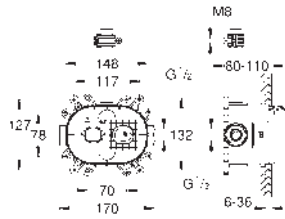

26 264 001

Rainshower 360

Rough-in box for head shower set 26 254
inlets and outlets 1/2"
fixing points for back wall
leakproof housing
removable protection cover with installation information