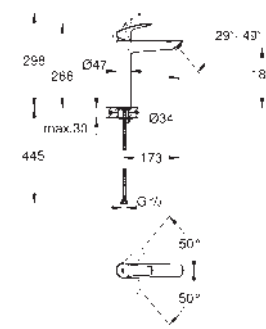

23 971 003

chrome

23 971 2433

matte black

Eurosmart
Single-lever basin mixer 1/2"
XL-Size

for free-standing basins

GROHE SilkMove 28 mm ceramic cartridge
adjustable flow rate limiter
with temperature limiter

GROHE Long-Life finish
GROHE Water Saving - Less water, perfect flow
maximum flow rate (at 3 bar): 5 l/min

GROHE AquaGuide adjustable mousseur
GROHE FastFixation installation system
smooth body
flexible connection hoses