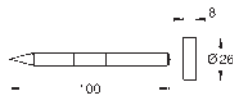

26 385 000

chrome

**Rainshower SmartControl
Compensation disc**

for Rainshower SmartControl systems
26 250, 26 361, 26 379
stackable