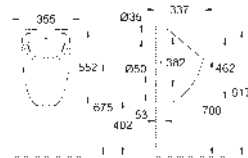

39 438 000

alpine white

**Bau Ceramic
Urinal**
concealed inlet
flush volume 1 l
including fixation set
sanitary ware
for installation please order urinal trap 39 732 000 (horizontal outlet)
or 39 733 000 (vertical outlet), sold separately
16 pieces per pallet