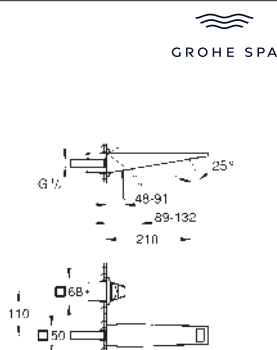

29 517 000 chrome
29 517 DC0 supersteel
29 517 AL0 brushed hard graphite

Allure Brilliant Private Collection
2-hole basin mixer
M-Size
knurled handle
wall mounted
without concealed body
final installation for
23 200
GROHE Long-Life finish
GROHE Water Saving - Less water, perfect flow
maximum flow rate (at 3 bar): 5 l/min
spout with integrated mousseur
centre distance 110 mm
projection 210 mm

23 200 002
Rough-in for single-lever mixer, wall mount