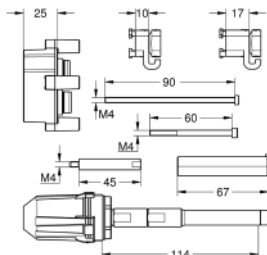

14 057 000

Universal extension set single-lever mixers, 50 mm
fits for concealed single-lever mixers in combination with
GROHE Rapido SmartBox