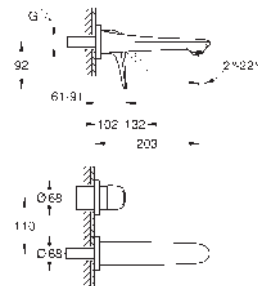

19 571 003

chrome

Eurostyle
2-hole basin mixer
M-Size

wall mounted
without concealed body
final installation for 23 571 000 / 32 635 000
metal rosette
loop metal lever
GROHE Long-Life finish
GROHE Water Saving - Less water, perfect flow
maximum flow rate (at 3 bar): 5 l/min
GROHE AquaGuide adjustable mousseur
centre distance 110 mm
projection 203 mm

23 571 000

Single-lever mixer 1/2", universal concealed body for 2-hole basin mixers