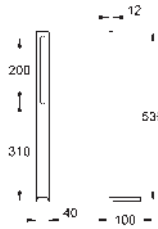

for on-the-wall installation please order support feet 37 304 000 (sold separately)

GROHE UNISSET FRAMES AND ACCESSORIES

Ref. no.

Colour

38 703 000

Uniset

Element for bidet

steel frame, hot galvanized, with 4 fixing brackets
2 bidet fixing bolts
height adjustabel fitting and outlet connections
HT-outlet bend Ø 50 mm
seal Ø 32 mm
2 variable fitting connections 1/2"