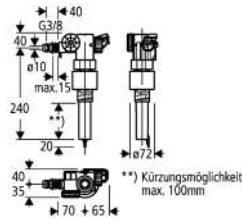

43 537 000

Filling valve

for concealed flushing cisterns 6 l