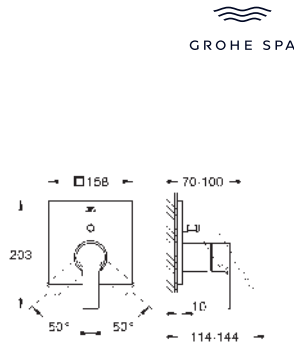

1. GROHE SPA
2. 19 315 001 chrome
   - 19 315 DC1 supersteel
   - 19 315 GL1 cool sunrise
   - 19 315 GN1 brushed cool sunrise
   - 19 315 DA1 warm sunset
   - 19 315 DL1 brushed warm sunset
   - 19 315 AL1 brushed hard graphite

Allure
Single-lever mixer with 2-way diverter
final installation for GROHE Rapido SmartBox (35 604)
GROHE SilkMove 46 mm ceramic cartridge
GROHE Long-Life finish
GROHE FastFixation escutcheon with covered shaft sealing and covered fixing
metal escutcheon, retroactively 6° adjustable
automatic 2-way diverter
outlet B = 27 l/min, outlet C = 27 l/min
without roughing-in-set

35 604 000
GROHE Rapido SmartBox universal rough-in box for concealed installation