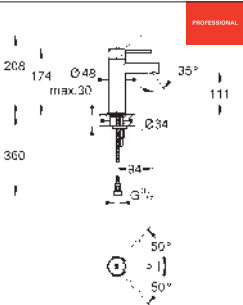

1. **34 813 001** chrome
2. **Essence**
   Single-lever basin mixer 1/2"
   S-Size
   GROHE SilkMove 28 mm ceramic cartridge with temperature limiter
   GROHE Long-Life finish
   GROHE Water Saving - Less water, perfect flow maximum flow rate (at 3 bar): 5 l/min
   GROHE FastFixation Plus installation system
   smooth body
   flexible connection hoses
   replaces Essence basin mixer 34 294 001