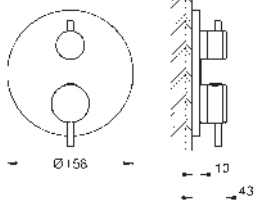

Atrio

Safety shower mixer for 2 outlets with integrated shut off/diverter valve

final installation for GROHE Rapido SmartBox (35 604)

GROHE TurboStat compact cartridge

GROHE Long-Life finish

GROHE FastFixation escutcheon with covered shaft sealing and covered fixing metal escutcheon, retroactively 6° adjustable

printed head and hand shower symbol

GROHE SafeStop safety button at 38C

GROHE SafeStop Plus optional temperature limiter at 43°C or 46°C included

GROHE AquaDimmer, integrated shut off/diverter valve

outlet B = 27 l/min, outlet C = 30 l/min

35 604 000

GROHE Rapido SmartBox universal rough-in box for concealed installation