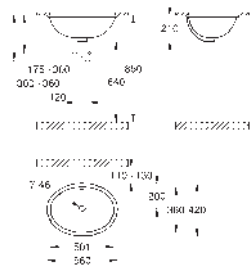

39 423 000
Bau Ceramic
Undercounter wash basin 55
installation from below
with overflow
560 x 420 mm
sanitary ware
21 pieces per pallet

alpine white