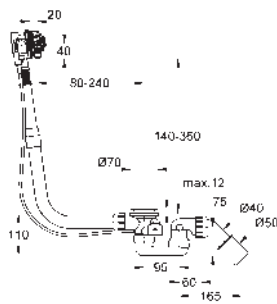

GROHE TALENTO / TALENTOFILL

Ref. no.

Colour

- 19 952 000 chrome
- 19 952 DC0 supersteel
- 19 952 GL0 cool sunrise
- 19 952 GN0 brushed cool sunrise
- 19 952 DA0 warm sunset
- 19 952 DL0 brushed warm sunset
- 19 952 A00 hard graphite
- 19 952 AL0 brushed hard graphite
- 19 952 2430 matte black

Talentofill
Inlet, pop-up and waste-system
set for final installation
escutcheon
waste plug
fixing set
in combination with Talentofill 28 990 / 28 991
GROHE Long-Life finish

- 28 990 000 chrome
- 28 990 DC0 supersteel
- 28 990 GL0 cool sunrise
- 28 990 GN0 brushed cool sunrise
- 28 990 DA0 warm sunset
- 28 990 DL0 brushed warm sunset
- 28 990 A00 hard graphite
- 28 990 AL0 brushed hard graphite

Talentofill
Inlet, pop-up and waste-system
for normal bath tubs
without finishing trim set
with bottle trap and 45°-outlet-bend
plug included