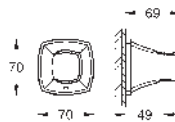

Grandera
Wall hand shower holder
material: metal
GROHE Long-Life finish