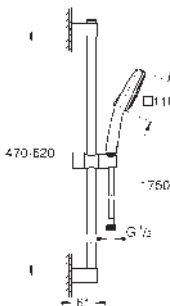

26 748 003

chrome

26 748 2433

matte black

Tempesta Cube 110

Shower rail set 2 sprays (Rain, Jet)

hand shower Tempesta Cube 110 (26 746)

shower rail, 600 mm (27 523)

Relaxaflex hose 1750 mm 1/2"x1/2" (28 154)

GROHE Water Saving - Less water, perfect flow

GROHE SmartSwitch - easily rotate the dial to enjoy your preferred spray option

GROHE DreamSpray perfect spray pattern

GROHE Long-Life finish

GROHE FastFixation (adjustable upper bracket for existing drill holes)

adjustable glider (turn and glide shower holder)

SpeedClean anti-lime system

Inner WaterGuide - inner insulation for surface and scalding protection

ShockProof silicone ring prevents damages

caused by shower falling

maximum flow rate (at 3 bar): 7.4 l/min

suitable for instantaneous heater

professional edition

27 578 30E

chrome

ditto, maximum flow rate (at 3 bar): 5.6 l/min