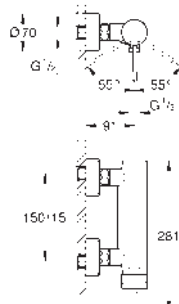

GROHE ESSENCE

Ref. no.

Colour

- 25 252 001 chrome
- 25 252 DC1 supersteel
- 25 252 GL1 cool sunrise
- 25 252 GN1 brushed cool sunrise
- 25 252 DA1 warm sunset
- 25 252 DL1 brushed warm sunset
- 25 252 A01 hard graphite
- 25 252 AL1 brushed hard graphite
- 25 252 KF1 phantom black

Essence
Single-lever shower mixer 1/2"
wall mounted
GROHE SilkMove 35 mm ceramic cartridge
with temperature limiter
GROHE Long-Life finish
1/2" shower outlet
integrated non-return valve
S-unions
protected against backflow
replaces Essence shower mixer 33 636 xx1