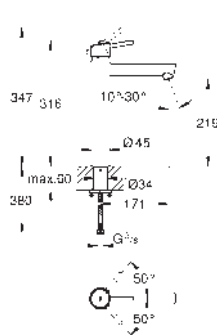

23 920 001

chrome

Concetto
Single-lever basin mixer 1/2"
XL-Size
for free-standing basins
GROHE SilkMove 28 mm ceramic cartridge
with temperature limiter
GROHE Long-Life finish
GROHE Water Saving - Less water, perfect flow
maximum flow rate (at 3 bar): 5 l/min
GROHE AquaGuide adjustable mousseur
rapid installation system
smooth body
flexible connection hoses