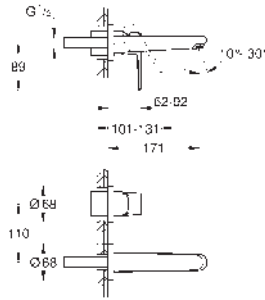

19 573 002

chrome

Eurodisc Cosmopolitan
2-hole basin mixer
M-Size

wall mounted

final installation for 23 571 000 / 32 635 000

without concealed body

metal rosette

GROHE Long-Life finish

GROHE AquaGuide

centre distance 110 mm

projection 170 mm

23 571 000

Single-lever mixer 1/2", universal concealed body for 2-hole basin mixers