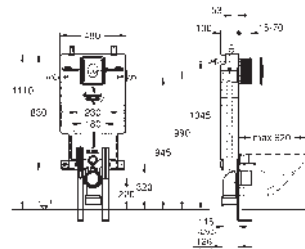

Uniset

3-in-1 set for WC

with flushing cistern GD 2

Uniset element for WC (38 643 001)

Skate Air flush plate, chrome, vertical installation (38 505 000)

support feet (37 304 000)