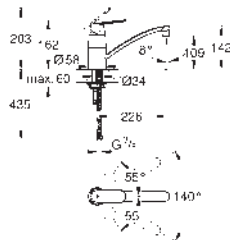

32 842 000

chrome

Eurocosmo

Single-lever sink mixer 1/2"

low spout

GROHE Long-Life finish

GROHE SilkMove 35 mm ceramic cartridge

adjustable flow rate limiter

swivel tubular spout

swivel area 140°

flexible connection hoses

rapid installation system

maximum flow rate (at 3 bar): 12 l/min