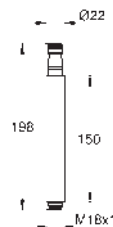

26 464 000

chrome

Retrofit System
Retrofit 6" height extension
GROHE Long-Life finish

GROHE HEAD SHOWER SETS

Ref. no.

Colour

26 254 000

chrome