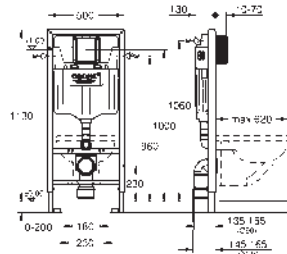

GROHE RAPID SL FOR WC

Ref. no.

Colour

38 528 001

chrome

Rapid SL

Element for WC, 1.13 m installation height

for on-the-wall installations or studded walls
powder coated steel frame, self-supporting
for dry-cladding, completely pre-assembled
with fixed connections
TÜV approved
2 WC fixing bolts, WC ceramics with small bearing area (< 205 mm)
require 38 779 000

distance of fixing bolts 180/230 mm

outlet bend Ø 90 mm

depth adjustable

reducer Ø 90/110 mm

inlet and outlet connecting set

flushing cistern GD 2, containing following features:

adjustment ex factory 6 l and 3 l

pneumatic discharge valve offering 3 modes of operation: dual flush or start/stop or single flush

water supply from left/right or back

low noise (group I acc. to German Noise Specification)

insulated against condensation

1/2" water supply connection including integrated angle valve and push fit

flexible hose union

no tools required for installation of inspection shaft

for vertical or horizontal use

for on-the-wall installation 38 558 00M needs to be ordered separately

for mounting of small flush plates revision shaft 40 911 000 needs to be ordered separately