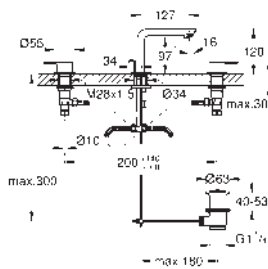

- 20 304 001 **chrome**

Lineare
3-hole basin mixer 1/2"
M-Size
ceramic headparts 1/2", 90°
GROHE Long-Life finish
GROHE Water Saving - Less water, perfect flow
maximum flow rate (at 3 bar): 5 l/min
GROHE FastFixation installation system
pop-up waste set 1 1/4"
flexible connection hoses between spout and side valves