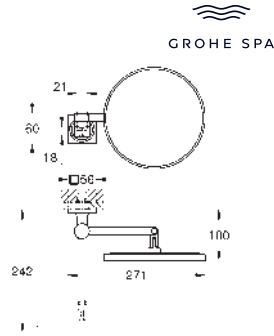

GROHE SPA

GROHE
ALLURE

Ref. no.

Colour

- 40 967 001
- 40 967 DC1
- 40 967 GL1
- 40 967 GN1
- 40 967 DA1
- 40 967 DL1
- 40 967 AL1

- chrome
- supersteel
- cool sunrise
- brushed cool sunrise
- warm sunset
- brushed warm sunset
- brushed hard graphite

Allure
Beauty / shaving mirror
wall mounted
magnification: x 7
material: glass / metal
concealed fastening
GROHE Long-Life finish