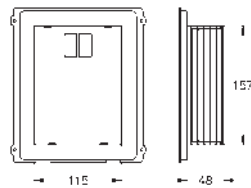

40 949 000

chrome

Revision shaft for small flush plates
for combination with 80 mm cistern