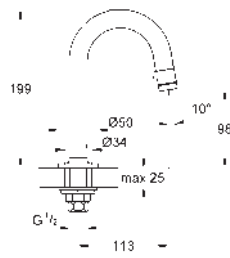

Ref. no.

Colour

20 201 000

chrome

Universal pillar tap 1/2"

C-spout
Flow-Stop mousseur
ceramic headpart
union nut 1/2"
with 10.5 mm drilling
GROHE Long-Life finish
GROHE Water Saving - Less water, perfect flow
maximum flow rate (at 3 bar): 5 l/min
projection 113 mm