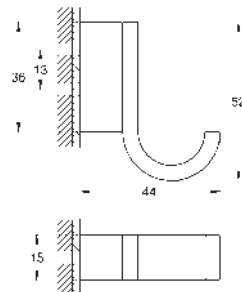

41 039 000
41 039 DC0
41 039 GL0
41 039 GN0
41 039 DA0
41 039 DL0
41 039 A00
41 039 AL0

chrome
supersteel
cool sunrise
brushed cool sunrise
warm sunset
brushed warm sunset
hard graphite
brushed hard graphite

Selection
Single robe hook
material: metal
concealed fastening
GROHE Long-Life finish

41 216 KF0
ditto, Professional exclusive

phantom black