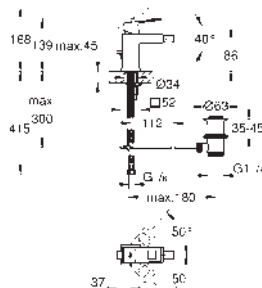

1. 23 138 000 chrome
2. **Eurocube**
   Single-lever bidet mixer 1/2"
   S-Size
   GROHE SilkMove 28 mm ceramic cartridge
   temperature limiter
   GROHE Long-Life finish
   GROHE Water Saving - Less water, perfect flow
   maximum flow rate (at 3 bar): 5 l/min
   GROHE FastFixation Plus installation system
   ball-joint mousseur
   pop-up waste set 1 1/4"
   flexible connection hoses