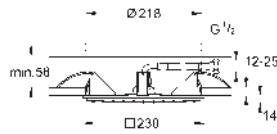

GROHE SPA

RAINSHOWER AQUA CEILING SHOWERS

Ref. no.

Colour

GROHE SPA

26 883 000

chrome

Rainshower Aqua 230
Ceiling shower 1 spray

spray pattern:

Rain

230 x 230 mm

material: metal

connection thread 1/2"

GROHE DreamSpray perfect spray pattern

GROHE Long-Life finish

SpeedClean anti-lime system

GROHE SPA

26 874 000

chrome