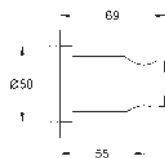

- 27 074 000 chrome
- 27 074 DC0 supersteel
- 27 074 GL0 cool sunrise
- 27 074 GN0 brushed cool sunrise
- 27 074 DA0 warm sunset
- 27 074 DL0 brushed warm sunset
- 27 074 A00 hard graphite
- 27 074 AL0 brushed hard graphite

Rainshower
Wall hand shower holder
not adjustable
with round escutcheon
GROHE Long-Life finish