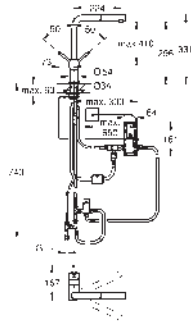

GROHE MINTA / MINTA SMARTCONTROL / MINTA TOUCH

Ref. no.

Colour

31 360 001
31 360 DC1

chrome
supersteel

Minta Touch
Electronic single-lever sink mixer 1/2"
L-spout

Touch: activation of water via skin contact
battery supply 6 V lithium-battery, type CR-P2
CE approved, solenoid valve
safety stop after 60 sec.(factory set)

GROHE Long-Life finish
GROHE SilkMove 46 mm ceramic cartridge

pull out mousseur spout
adjustable flow rate limiter
swivel tubular spout, swivel area 360°
protected against backflow
flexible connection hoses

rapid installation system
maximum flow rate (at 3 bar): 10 l/min