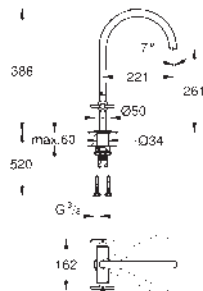

- 30 609 000
- 30 609 DC0
- 30 609 GN0
- 30 609 AL0
- 30 609 DL0

- chrome
- supersteel
- brushed cool sunrise
- brushed hard graphite
- brushed warm sunset

Atrio
Two handle sink mixer 1/2" L-size
C-spout
GROHE Long-Life finish
ceramic headparts 1/2", 90°
selectable swivel area: 0° / 150° / 360°
flexible connection hoses
rapid installation system