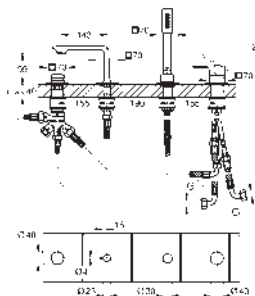

Allure
4-hole bath combination
for installation under tiled surround
GROHE Long-Life finish
single lever mixer operating element
diverter bath/shower
Rainshower Aqua hand shower 6.6 l/min
shower hose 2000 mm
optional baseframe for installation 29 037 002

29 037 002
Baseframe for installation under tiled surround