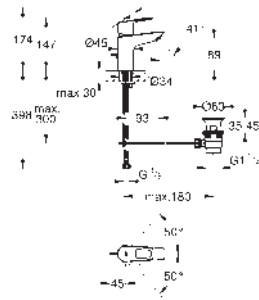

Ref. no.

Colour

23 335 001

chrome

BauLoop
Single-lever basin mixer 1/2"
S-Size
GROHE Long-Life 28 mm ceramic cartridge
with temperature limiter
GROHE Long-Life finish
Lead and Nickel Free Inner Water Ways
GROHE Water Saving - Less water, perfect flow
maximum flow rate (at 3 bar): 5 l/min
rapid installation system
plastic pop-up waste set 1 1/4"
flexible connection hoses