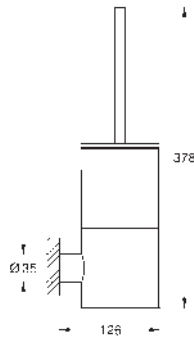

GROHE SPA

GROHE
ATRIO

SPA BATH
FAUCETS

Ref. no.

Colour

- 40 891 000
- 40 891 DC0
- 40 891 GL0
- 40 891 DA0
- 40 891 DL0
- 40 891 AL0

- chrome
- supersteel
- cool sunrise
- warm sunset
- brushed warm sunset
- brushed hard graphite

Atrio
Toilet paper holder
material: metal
concealed fastening
without cover
GROHE Long-Life finish

- 40 892 000
- 40 892 DC0
- 40 892 GL0
- 40 892 GN0
- 40 892 DA0
- 40 892 DL0
- 40 892 AL0

- chrome
- supersteel
- cool sunrise
- brushed cool sunrise
- warm sunset
- brushed warm sunset
- brushed hard graphite

Atrio
Toilet brush set
material: glass / metal
wall mounted
concealed fastening
GROHE Long-Life finish

1. 40 791 001
   - 40 791 KS1
2. **Spare brush head**

- white
- velvet black