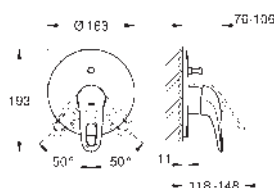

19 506 003

chrome

Eurostyle

Single-lever bath mixer

final installation for 33 963 000
without concealed body
loop metal lever
GROHE Long-Life finish
GROHE FastFixation covered fixation automatic diverter: bath/shower escutcheon- and shaft-sealing metal wall escutcheon