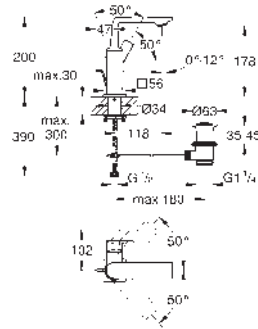

GROHE SPA

- 32 757 001 chrome
- 32 757 DC1 supersteel
- 32 757 GL1 cool sunrise
- 32 757 GN1 brushed cool sunrise
- 32 757 DA1 warm sunset
- 32 757 DL1 brushed warm sunset
- 32 757 AL1 brushed hard graphite

Allure
Single-lever basin mixer 1/2"
M-Size
swivelling spout
GROHE SilkMove 28 mm ceramic cartridge
GROHE Long-Life finish
GROHE Water Saving - Less water, perfect flow
maximum flow rate (at 3 bar): 5 l/min
GROHE FastFixation Plus installation system
GROHE AquaGuide adjustable slim air mousseur
pop-up waste set 1 1/4"
flexible connection hoses
temperature limiter