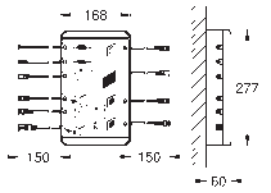

F-digital Deluxe

Base unit box 4.0 Bluetooth F-Series 40" (BCU V4.0)

to control LightCurtain of Rainshower Aqua 40" AquaSymphony ceiling shower
additional light, sound and steam modules can be connected
2 plug connections, each for one pair of sound modules (36 473 000)
1 plug connection for one pair of light modules (36 472 000)
1 plug connection LightCurtain for Rainshower Aqua 40" AquaSymphony (26 863 000)
2 plug connections for steam module (29 414 000), including 1 connection for steam generator and 1 connection for temperature sensor
2 plug connections for power supply
2 plug connections for Bluetooth unit (supply voltage and data line)
must be accessible for service
optional the base unit box can be placed into extra equipment 36 474 000