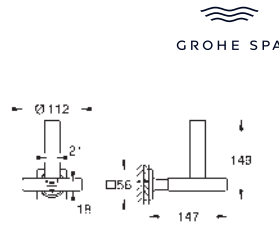

1. GROHE SPA
2. 40 956 001
   - 40 956 DC1
   - 40 956 GL1
   - 40 956 GN1
   - 40 956 DA1
   - 40 956 DL1
   - 40 956 AL1

- chrome
- supersteel
- cool sunrise
- brushed cool sunrise
- warm sunset
- brushed warm sunset
- brushed hard graphite

Allure
Spare toilet paper holder
without cover
material: metal
concealed fastening
GROHE Long-Life finish