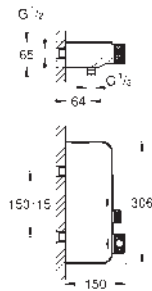

34 719 000

chrome

Grotherm SmartControl

Shower Safety mixer

wall mounted

GROHE CoolTouch no risk of scalding

GROHE Long-Life finish

GROHE SafeStop safety button at 38°C

GROHE SafeStop Plus optional temperature limiter at 43°C included

GROHE TurboStat compact cartridge

GROHE ProGrip with knurl structure

GROHE SmartControl push for ON-OFF, turn for volume adjustment

integrated **GROHE EasyReach** shower tray

shower bottom outlet 1/2"

built-in non-return valves and dirt strainers

protected against backflow

102169 KF0 0

phantom black

ditto, Professional exclusive