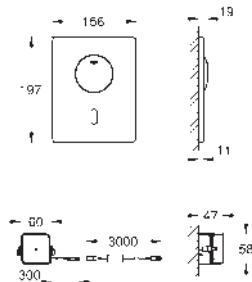

adjustable flush (3 - 9 l) by hand and remote

CE approved

for use with Rapid SLX please order shaft 66 791 000 (sold separately)

37 419 000

chrome

37 419 SD0

stainless steel

Tectron Skate