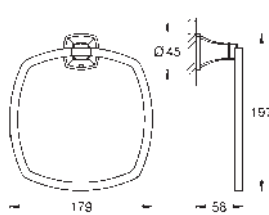

40 923 000
40 923 IG0

chrome
chrome/gold

Grandera
Holder with ceramic soap dish
material: ceramic/metal
concealed fastening
GROHE Long-Life finish

40 929 000
40 929 IG0

chrome
chrome/gold

Grandera
Towel ring
Ø 205 mm
material: metal
concealed fastening
GROHE Long-Life finish