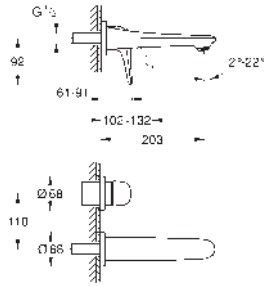

GROHE EUROSTYLE

Ref. no.

Colour

29 097 003

chrome

Eurostyle
2-hole basin mixer
M-Size
wall mounted
without concealed body
final installation for 23 571 000 / 32 635 000
metal rosette
solid metal lever
GROHE Long-Life finish
GROHE Water Saving - Less water, perfect flow
maximum flow rate (at 3 bar): 5 l/min
GROHE AquaGuide adjustable mousseur
centre distance 110 mm
projection 203 mm

23 571 000

Single-lever mixer 1/2", universal concealed body for 2-hole basin mixers