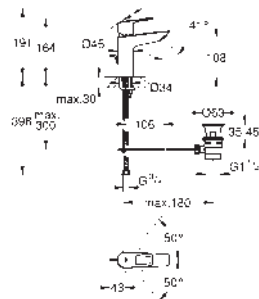

23 762 001

chrome

BauLoop
Single-lever basin mixer 1/2"
M-Size
GROHE Long-Life 28 mm ceramic cartridge
with temperature limiter
GROHE Long-Life finish
Lead and Nickel Free Inner Water Ways
GROHE Water Saving - Less water, perfect flow
maximum flow rate (at 3 bar): 5 l/min
rapid installation system
plastic pop-up waste set 1 1/4"
flexible connection hoses

23 886 001

chrome

BauLoop
Single-lever basin mixer 1/2"
M-Size
GROHE Long-Life 28 mm ceramic cartridge
with temperature limiter
GROHE Long-Life finish
Lead and Nickel Free Inner Water Ways
GROHE Water Saving - Less water, perfect flow
maximum flow rate (at 3 bar): 5 l/min
rapid installation system
smooth body with plastic push open waste set 1 1/4"
flexible connection hoses

23 917 001

chrome

ditto, without plastic push open waste set 1 1/4"