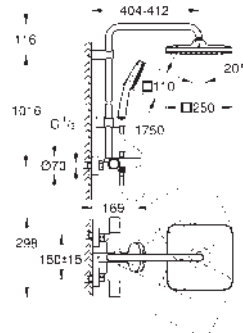

Ref. no.

Colour

26 975 001

chrome

Tempesta System 250 Cube

Shower system with Bath Safety Mixer for wall mounting

horizontal swivable 390 mm shower arm

exposed Safety Mixer with Aquadimmer function