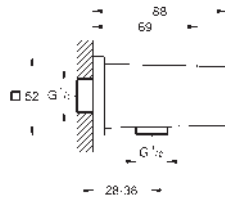

- 26 370 000 chrome
- 26 370 DC0 supersteel
- 26 370 GL0 cool sunrise
- 26 370 GN0 brushed cool sunrise
- 26 370 DA0 warm sunset
- 26 370 DL0 brushed warm sunset
- 26 370 A00 hard graphite
- 26 370 AL0 brushed hard graphite

Euphoria Cube
Shower outlet elbow 1/2"
with wall shower holder
male connection thread 1/2"
protected against backflow
GROHE Long-Life finish