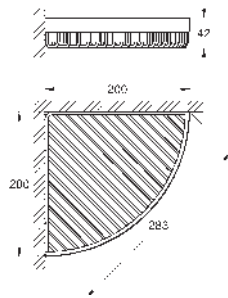

40 809 000

chrome

Selection Cube
Soap wire basket
material: metal
for corner installation
GROHE Long-Life finish