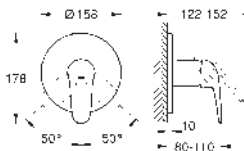

24 046 003

chrome

Eurostyle

Single-lever shower mixer

final installation for

GROHE Rapido SmartBox (35 604)

GROHE SilkMove 46 mm ceramic cartridge

GROHE Long-Life finish

GROHE FastFixation escutcheon with covered shaft sealing and covered fixing metal escutcheon, retroactively 6° adjustable
outlet B or C = 30 l/min

35 604 000

GROHE Rapido SmartBox universal rough-in box for concealed installation