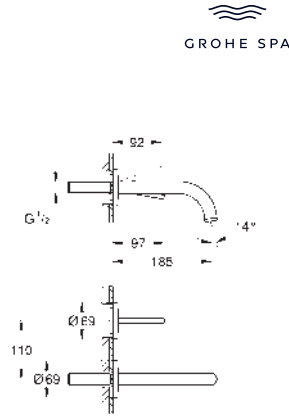

Ref. no.

Colour

- 29 410 000 chrome
- 29 410 DC0 supersteel
- 29 410 GL0 cool sunrise
- 29 410 GN0 brushed cool sunrise
- 29 410 DA0 warm sunset
- 29 410 DL0 brushed warm sunset
- 29 410 AL0 brushed hard graphite

Atrio
Two-hole basin mixer joystick
wall mounted
without concealed body
final installation for 23 429
GROHE FeatherControl Joystick cartridge
GROHE Long-Life finish
GROHE Water Saving - Less water, perfect flow
maximum flow rate (at 3 bar): 5 l/min
centre distance 110 mm
projection 185 mm

1. 29 406 000 chrome
   - 29 406 DC0 supersteel
   - 29 406 GL0 cool sunrise
   - 29 406 GN0 brushed cool sunrise
   - 29 406 DA0 warm sunset
   - 29 406 DL0 brushed warm sunset
   - 29 406 AL0 brushed hard graphite
2. ditto, projection 221 mm

23 429 000
Rough-in for Joystick 2-hole basin mixers