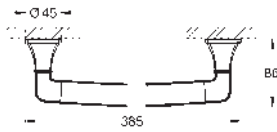

GROHE SPA

GROHE GRANDERA

Ref. no.

Colour

GROHE SPA

40 960 000
40 960 IG0

chrome
chrome/gold

Grandera
Bath grip, 300mm
material: metal
length 385 mm
concealed fastening
GROHE Long-Life finish