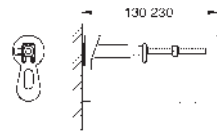

GROHE RAPID SL ACCESSORIES

Ref. no.

Colour

38 558 00M

chrome

**Rapid SL
Wall brackets**

for on-the-wall installations
for fixing elements at the brick-wall or in front of the studded wall
steady vertical adjustment from
130 - 230 mm
cladding for single or series installation
2 pieces