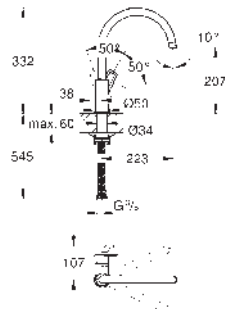

31 368 001

chrome

BauLoop
Single-lever sink mixer 1/2"
high spout
GROHE Long-Life finish
GROHE Long-Life 28 mm ceramic cartridge
Lead and Nickel Free Inner Water Ways
swivel tubular spout
swivel area 360°, flexible connection hoses
metal fixation set
maximum flow rate (at 3 bar): 11.5 l/min
for installation on a max. 40 mm worktop fixation set 48 384 000 is needed