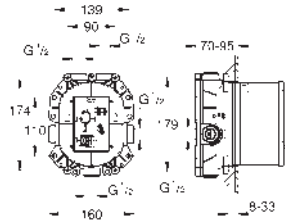

GROHE RAPIDO T

Ref. no.

Colour

35 500 000

chrome

Rapido T

Safety mixer for concealed installation for use with Grotherm Special and Grotherm F

without finishing trim set
flat installation depth 70 mm - 95 mm
easy to install, premounted and tested unit

GROHE TurboStat compact cartridge
two top outlets 1/2"
high flow rate up to 50l/min. by use of three outlets
bottom outlet 1/2" - can only be used
with separate stop valves
safe to install, stable built-in-box
and protective cap

fixation options for solid walls and dry cladding
wall sealing
Aquadimmer-diverter for bath mixer or
stopvalve for shower mixer in finishing trim set

body of DR brass
built-in non-return valves and dirt strainers
GROHE Water Saving - Less water, perfect flow

35 107 000

chrome