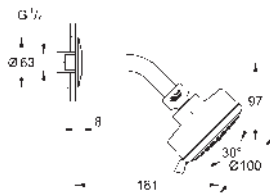

27 869 001

chrome

Tempesta Cosmopolitan 100

Head shower 4 sprays

GROHE Rain O², Rain, Massage, Jet

maximum flow rate (at 3 bar): 8.5 l/min

ball joint ± 15° rotatable

shower arm with connection thread 1/2"

GROHE Water Saving - Less water, perfect flow

GROHE DreamSpray perfect spray pattern

GROHE Long-Life finish

SpeedClean anti-lime system

Inner WaterGuide for a longer life