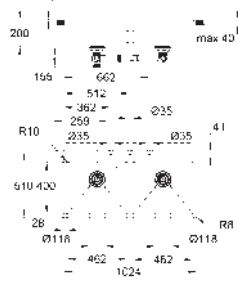

31 585 SD1

stainless steel

K800

Stainless steel sink

model: K800 120-S 102.4/51 2.0

mounting type: top mount or flush mount

material: stainless steel AISI 304 (V2A)

material thickness: 1 mm

GROHE Long-Life finish

finish: satin finish

GROHE Whisper

min. cabinet size: 1200 mm

dimensions: 1024 x 510 mm

1 bowl: 462 x 400 x 200 mm

2 bowl: 462 x 400 x 200 mm

outer radius: R3, inner bowl radius: R10

GROHE FastFixation installation system

cut-out (top mount): 1009 x 495 mm (R3)

cut-out (flush mount): 1009 x 495 mm (R3) (top step outer size: -1025 x 511 -R8 deep -3.5 mm)

waste: Ø 3.5" waste strainer with automatic waste fitting

accessories included: automatic waste fitting with rotary handle, waste kit, basket

strainer waste, mounting set

optional: push to open excenter (40 986 SD0)

amount of fasteners included (top mount): 12