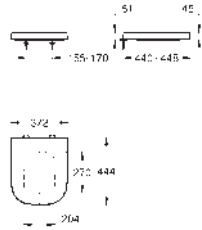

GROHE EURO CERAMIC

Ref. no.

Colour

39 331 002

alpine white

**Euro Ceramic
WC seat**

with lid
quick release function
detachable
material: Duroplast
including fixation set
stainless steel hinges
suitable for all GROHE Euro Ceramic WCs