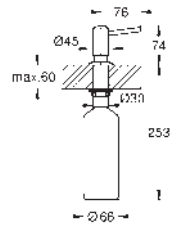

40 536 000
40 536 DC0
102165 243 0

chrome
supersteel
matte black

Contemporary soap dispenser
for liquid soap
storage bin 500 ml
GROHE Long-Life finish