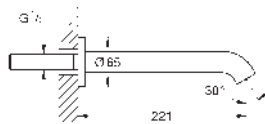

13 449 001	chrome
13 449 DC1	supersteel
13 449 GL1	cool sunrise
13 449 GN1	brushed cool sunrise
13 449 DA1	warm sunset
13 449 DL1	brushed warm sunset
13 449 A01	hard graphite
13 449 AL1	brushed hard graphite

Essence

Bath spout

wall mounted

mousseur

male thread 1/2"

GROHE Long-Life finish

projection 221 mm