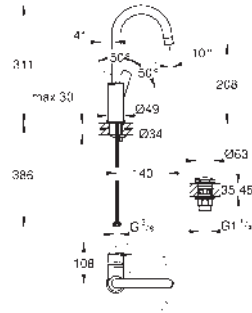

flexible connection hoses

Ref. no.

Colour

23 911 001

chrome

BauEdge
Single-lever basin mixer 1/2"
L-Size
GROHE Long-Life 28 mm ceramic cartridge
with temperature limiter
GROHE Long-Life finish
GROHE Water Saving - Less water, perfect flow
maximum flow rate (at 3 bar): 5 l/min
rapid installation system
swivel tubular spout
smooth body with plastic push open waste set 1 1/4"
flexible connection hoses