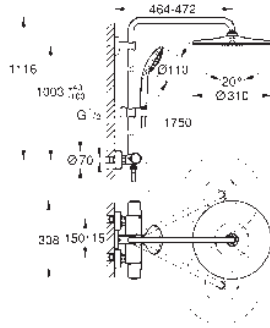

GROHE EUPHORIA SYSTEM

Ref. no.

Colour

26 075 001

chrome

Euphoria System 310

Shower system with safety mixer for wall mounting

horizontal swivable 450 mm shower arm

exposed Safety Mixer with Aquadimmer function

allows change between:

head shower Rainshower Mono 310 (26 561)

spray pattern:

GROHE PureRain

maximum flow rate (at 3 bar): 13.5 l/min

with ball joint

rotation angle $\pm 15^\circ$

hand shower Euphoria 110 Massage (27 221 000)

3 spray patterns:

Rain, Massage, SmartRain

maximum flow rate (at 3 bar): 11.5 l/min

adjustable in height with gliding element

Silverflex shower hose 1750 mm 1/2" x 1/2" (28 388)

GROHE TurboStat compact cartridge

GROHE SafeStop safety button at 38C

GROHE SafeStop Plus optional temperature limiter at 43°C included

GROHE CoolTouch no risk of scalding

GROHE MetalGrip ergonomically shaped metal handles

GROHE DreamSpray perfect spray pattern

GROHE Long-Life finish

GROHE SprayDimmer (Stepless flow rate reduction)

GROHE FastFixation upper bracket adjustable

Inner WaterGuide for a longer life

SpeedClean anti-lime system

TwistStop to prevent hose from twisting

suitable for instantaneous heaters from 18 kW/h

minimum flow rate 7 l/min.

optional upgrade: **GROHE EasyReach** tray (26 362)