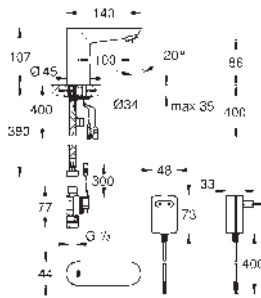

36 269 000

chrome

Euroeco Cosmopolitan E

Infra-red electronic basin tap 1/2" without mixing device

with infrared sensor for bi-directional communication for monitoring, configuration and service purpose for cold or premixed water
with plug transformer 100-230 V AC, 50-60 Hz, 6 V DC

GROHE Long-Life finish

GROHE Water Saving - Less water, perfect flow

maximum flow rate (at 3 bar): 5 l/min
flexible connection hoses, dirt strainers
external solenoid valve
rapid installation system

7 pre-set programs:

auto flush, thermal disinfection, cleaning mode

additional functions and precise settings by remote control 36 407

CE approved, type of protection faucet IP 59K