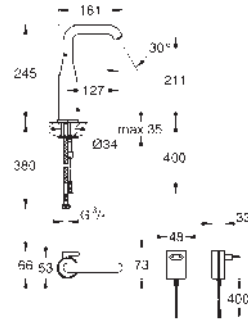

GROHE ESSENCE E

Ref. no.

Colour

36 444 000

chrome

Essence E

Infra-red electronic basin mixer 1/2" with mixing device and adjustable temperature limiter

with infrared sensor for bi-directional communication for monitoring, configuration and service purpose with plug transformer 100-230 V AC, 50-60 Hz, 6 V DC

GROHE Long-Life finish
adjustable swivel area 0° / 150° / 360°

GROHE Water Saving - Less water, perfect flow
maximum flow rate (at 3 bar): 5 l/min

flexible connection hoses
non-return valve, dirt strainers, integrated solenoid valve
rapid installation system

7 pre-set programs:

auto flush, thermal disinfection, cleaning mode

additional functions and precise settings by remote control 36 407

CE approved, type of protection faucet IP 59K