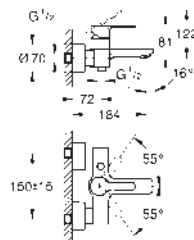

- 33 849 001 **chrome**
- 33 849 DC1 **supersteel**
- 33 849 AL1 **brushed hard graphite**

Lineare
Single-lever bath mixer 1/2"
wall mounted
GROHE SilkMove 35 mm ceramic cartridge
with temperature limiter
GROHE Long-Life finish
automatic diverter: bath/shower
mousseur
1/2" shower outlet
integrated non-return valve
covered S-unions
protected against backflow