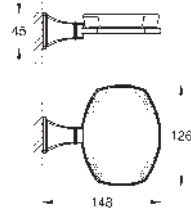

40 923 000
40 923 IG0

chrome
chrome/gold

Grandera
Holder with ceramic soap dish
material: ceramic/metal
concealed fastening
GROHE Long-Life finish

40 929 000
40 929 IG0

chrome
chrome/gold

Grandera
Towel ring
Ø 205 mm
material: metal
concealed fastening
GROHE Long-Life finish