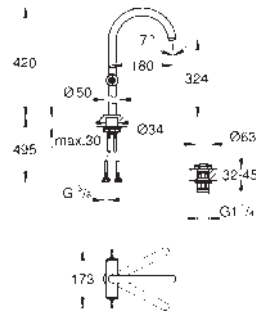

- 21 140 000 chrome
- 21 140 DC0 supersteel
- 21 140 GL0 cool sunrise
- 21 140 GN0 brushed cool sunrise
- 21 140 DA0 warm sunset
- 21 140 DL0 brushed warm sunset
- 21 140 AL0 brushed hard graphite

Aerio Private Collection
Single-hole basin mixer 1/2"
XL-Size

for free-standing basins
ceramic headparts 1/2", 90°
GROHE Long-Life finish
GROHE Water Saving - Less water, perfect flow
maximum flow rate (at 3 bar): 5 l/min
rapid installation system
swivel tubular spout with mousseur and stop limiter
adjustable swivel area 0° / 150° / 360°
Push-open waste set 1 1/4"
flexible connection hoses
for stick handles
to be combined with stick sets 48 458, 48 459 or 48 646, please order separately