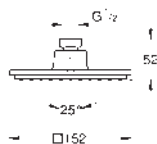

27 705 000

chrome

Euphoria Cube 150
Head shower 1 spray

spray pattern:
Rain
maximum flow rate (at 3 bar): 8 l/min
152 x 152 mm
ball-joint, rotation angle ± 12°
connection thread 1/2"
GROHE Water Saving - Less water, perfect flow
GROHE DreamSpray perfect spray pattern
GROHE Long-Life finish
SpeedClean anti-lime system
Inner WaterGuide for a longer life