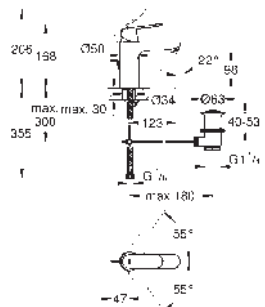

23 325 000

chrome

Eurocosmo
Single-lever basin mixer 1/2"
M-Size
GROHE SilkMove 35 mm ceramic cartridge
adjustable flow rate limiter
GROHE Long-Life finish
GROHE Water Saving - Less water, perfect flow
maximum flow rate (at 3 bar): 5 l/min
GROHE FastFixation installation system
pop-up waste set 1 1/4"
flexible connection hoses