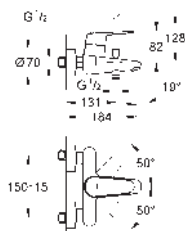

33 390 002

chrome

Eurodisc Cosmopolitan
Single-lever bath mixer 1/2"

wall mounted

GROHE SilkMove 46 mm ceramic cartridge

GROHE Long-Life finish

adjustable flow rate limiter

automatic diverter: bath/shower

mousseur

integrated non-return valve in shower outlet

S-unions

protected against backflow