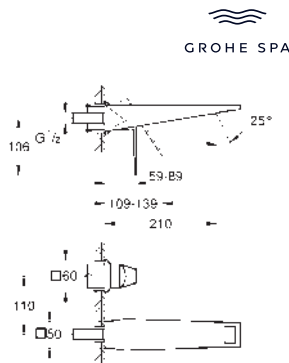

29 403 000
29 403 DC0
29 403 AL0

chrome
supersteel
brushed hard graphite

Allure Brilliant
2-hole basin mixer
L-Size
wall mounted
without concealed body
final installation for
23 200
GROHE Long-Life finish
GROHE Water Saving - Less water, perfect flow
maximum flow rate (at 3 bar): 5 l/min
spout with integrated mousseur
centre distance 110 mm
projection 210 mm

23 200 002
Rough-in for single-lever mixer, wall mount