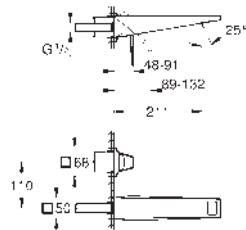

Allure Brilliant Private Collection
2-hole basin mixer
M-Size
black Caesarstone handle
spout with Vanilla Noir Caesarstone inlay
wall mounted
without concealed body
final installation for
23 200
GROHE Long-Life finish
GROHE Water Saving - Less water, perfect flow
maximum flow rate (at 3 bar): 5 l/min
spout with integrated mousseur
centre distance 110 mm
projection 210 mm

23 200 002
Rough-in for single-lever mixer, wall mount