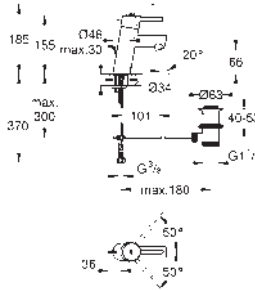

32 204 10E

chrome

Concetto
Single-lever basin mixer 1/2"
S-Size
GROHE SilkMove 28 mm ceramic cartridge
temperature limiter
GROHE Long-Life finish
GROHE Water Saving - Less water, perfect flow
maximum flow rate (at 3 bar): 5 l/min
SpeedClean mousseur
GROHE FastFixation installation system
pop-up waste set 1 1/4"
flexible connection hoses