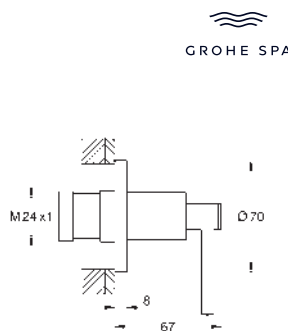

1. GROHE SPA
2. 29 397 000
   - 29 397 DC0
   - 29 397 GL0
   - 29 397 GN0
   - 29 397 DA0
   - 29 397 DL0
   - 29 397 AL0

- chrome
- supersteel
- cool sunrise
- brushed cool sunrise
- warm sunset
- brushed warm sunset
- brushed hard graphite

Aerio
Concealed valve exposed part
for concealed valve 35 028 or 29 032
GROHE Long-Life finish
installation depth infinitely adjustable
20-80 mm
escutcheon with screwable wall sealing
with lever handle

35 028 000
GROHE Rapido C rough-in box for single volume control