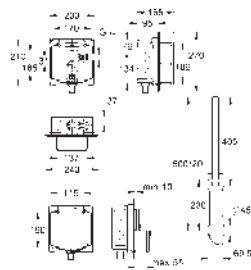

37 048 000

Flush valve for WC
concealed installation
($\frac{3}{4}$ "")

with **connection** to solenoid valve

stop valve

6 - 9 l adjustable
flow pressure range from 1.2 - 5.0 bar
with flow rate adjustment
2 m connecting cable
box for concealed installation with
flush elbow
concealed flush pipe
without electronic actuation

37 102 SH0

alpine white

Inlet set

connecting pipe from flush pipe of
concealed flush valve 6 to 9l and
concealed flushing cistern
to **pedestal WC**
connector
escutcheon