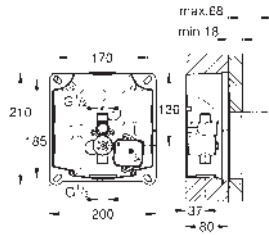

GROHE ELECTRONIC ACTUATIONS FOR URINAL

Ref. no.

Colour

37 338 000

chrome

GROHE Rapido U

roughing-in set for urinal
for manual actuation or Tectron infra-red electronic 6 V or 230 V
stop valve
flow pressure min 0.5 bar
operating pressure max 10 bar
flush aid
functional unit checked ex factory
water supply connections 1/2" outer thread
connecting box for mains supply
installation box with gasket
fixing points for dry cladding and masonry-in
shortable inspection shaft incl. protection