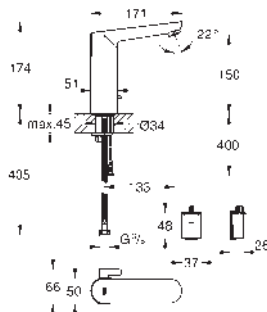

36 331 001

chrome

ditto, with pop-up waste set 1 1/4"