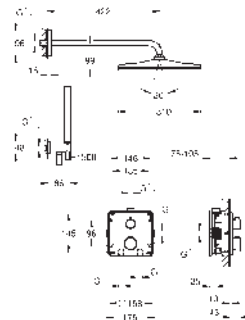

GROHE GROHTHERM 2 HANDLE TRIM SETS

Ref. no.

Colour

THERMOSTATS

34 870 000

chrome

Grotherm

Concealed shower system with Rainshower Mono 310 Cube

consisting of:

concealed thermostatic shower mixer for 2 outlets with integrated shut off/diverter valve (24 079)

GROHE Rapido SmartBox universal rough-in box, 1/2" (35 604)

Rainshower Mono 310 Cube head shower set (26 563) including horizontal shower arm 422 mm (26 145)

hand shower Euphoria Cube Stick, 1 spray (27 698)

shower outlet elbow 1/2" with holder (26 659)

Silverflex shower hose 1500 mm 1/2" x 1/2" (28 364)

optional flow regulator 9.5 l/min included for hand shower and head shower

34 871 000

chrome