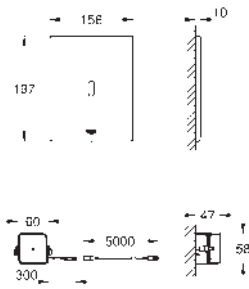

GROHE ELECTRONIC ACTUATIONS FOR WC

Ref. no.

Colour

39 881 000
39 881 SH0
39 881 KF0

chrome
alpine white
phantom black

Tectron Bau E

Infra-red electronic for WC flushing cistern

with infrared sensor for bi-directional communication for monitoring, configuration and service purpose

GROHE Long-Life finish

with transformer (42470000) 100-230 V AC 50-60 Hz, 6.75 V 4 W DC

for new installations and retrofit to all GD2 cisterns

servo motor

front plate 156 x 197 mm

hidden anti-theft device

7 pre-set programs:

auto flush, cleaning mode, pre-flush on/off

additional functions and precise settings by remote control 36 407

adjustable flush (3 - 9 l) by hand and remote

CE approved