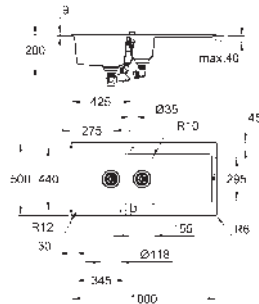

31 646 AP0

granite black

K500

Composite sink with drainer

model: K500 60-C 100/50 1.5 rev

mounting type: top mount

material: quartz composite

GROHE Whisper

min. cabinet size: 600 mm

dimensions: 1000 x 500 mm

1 bowl: 345 x 440 x 200 mm

0.5 bowl: 155 x 295 x 146 mm

outer radius: R6, inner bowl radius: big bowl R12, small bowl R10

GROHE FastFixation installation system

sink mountable left or right

cut-out: 980 x 480 mm

drainer: automatic waste fitting

accessories included: automatic waste fitting with rotary handle, waste kit, basket

strainer waste, mounting set

optional: push to open excenter (40 986 SD0)

amount of fasteners included (top mount): 12

heat resistant up to 180° C