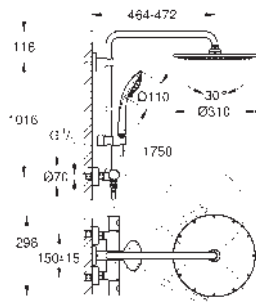

26 075 DC0

supersteel

26 075 GL0

cool sunrise

26 075 GN0

brushed cool sunrise

26 075 DA0

warm sunset

26 075 DL0

brushed warm sunset

26 075 A00

hard graphite

26 075 AL0

brushed hard graphite

Euphoria System 310

Shower system with safety mixer for wall mounting

horizontal swivable 450 mm shower arm

exposed Safety Mixer with Aquadimmer function

allows change between:

Rainshower Cosmopolitan 310 metal head shower (27 477)

spray pattern: Rain

maximum flow rate (at 3 bar): 13.5 l/min

with ball joint

rotation angle $\pm 15^\circ$ hand shower Euphoria 110 Massage (27 221 000)

3 spray patterns:

Rain, Massage, SmartRain

maximum flow rate (at 3 bar): 11.5 l/min

adjustable in height with gliding element

Silverflex shower hose 1750 mm 1/2" x 1/2" (28 388)

GROHE TurboStat compact cartridge

GROHE SafeStop safety button at 38C

GROHE SafeStop Plus optional temperature limiter at 43°C included

GROHE MetalGrip ergonomically shaped metal handles

GROHE DreamSpray perfect spray pattern

GROHE Long-Life finish

GROHE SprayDimmer (Stepless flow rate reduction)

Inner WaterGuide for a longer life

SpeedClean anti-lime system

TwistStop to prevent hose from twisting

suitable for instantaneous heaters from 18 kW/h

minimum flow rate 7 l/min.

optional upgrade: **GROHE EasyReach** tray (26 362)