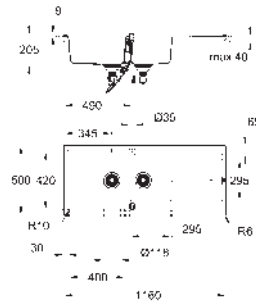

31 643 AP0

granite black

K400

Composite sink with drainer
model: K400 80-C 116/50 1.5 rev

mounting type: top mount
material: quartz composite

GROHE Whisper

min. cabinet size: 800 mm

dimensions: 1160 x 500 mm

1 bowl: 400 x 420 x 205 mm

2 bowl: 295 x 295 x 205 mm

outer radius: R6, inner bowl radius: R10

GROHE FastFixation installation system

sink mountable left or right

cut-out: 1140 x 480 mm

drainer: automatic waste fitting

accessories included: automatic waste fitting with rotary handle, waste kit, basket

strainer waste, mounting set

optional: push to open excenter (40 986 SD0)

amount of fasteners included (top mount): 10

heat resistant up to 180° C