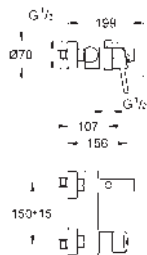

32 211 001

chrome

Concetto
Single-lever bath mixer 1/2"
wall mounted

GROHE SilkMove 46 mm ceramic cartridge
GROHE Long-Life finish
adjustable flow rate limiter
automatic diverter: bath/shower
mousseur
integrated non-return valve in shower outlet
S-unions
protected against backflow