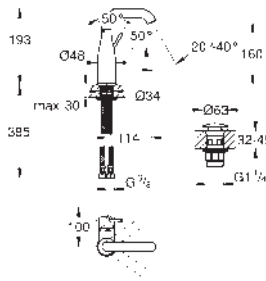

1. 24 181 001 **chrome**
2. **Essence**
   Single-lever basin mixer 1/2"
   M-Size
   GROHE SilkMove 28 mm ceramic cartridge with temperature limiter
   GROHE Long-Life finish
   GROHE Water Saving - Less water, perfect flow maximum flow rate (at 3 bar): 5 l/min
   GROHE AquaGuide adjustable mousseur
   GROHE FastFixation Plus installation system swivel spout with mousseur and stop limiter adjustable swivel area 0° / 150° / 360° smooth body waste-set with push-open plug flexible connection hoses
   replaces Essence basin mixer 23 798 001