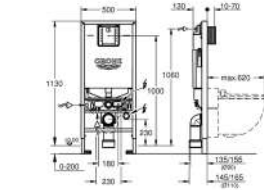

39 596 000

Rapid SLX

Element for WC, 1.13 m installation height with integrated socket and shower toilet connection

flushing cistern GDX, 6 l

small revision shaft for small flush plates

for on-the-wall installations or studed walls

powder coated steel frame, self-supporting

for dry-cladding, completely pre-assembled

TÜV approved

2 WC fixing bolts

distance of fixing bolts 180/230 mm

outlet bend Ø 90 mm

depth adjustable

reducer Ø 90/110 mm

inlet and outlet connecting set

flushing cistern GDX, 6 l, containing following features:

adjustment ex factory 6 l and 3 l

pneumatic discharge valve offering 3 modes of operation: dual flush or start/stop or single flush

water supply from right, back or top

low noise (group I acc. to German Noise Specification)

fully insulated against condensation

1/2" water supply connection including integrated angle valve and push fit

flexible hose union

no tools required for installation of inspection shaft, for vertical use

including flow manager

prevents overspill in rimless toilets

easy flow regulation via inspection shaft without removing the valves

for on-the-wall installation 38 558 00M needs to be ordered separately

for flush plates 156x197 mm revision shaft 66 791 needs to be ordered