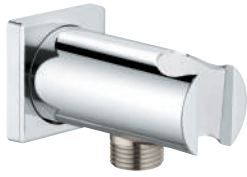

GROHE SHOWER ACCESSORIES

Ref. no.

Colour

- 26 659 000 chrome
- 26 659 DC0 supersteel
- 26 659 GL0 cool sunrise
- 26 659 GN0 brushed cool sunrise
- 26 659 DA0 warm sunset
- 26 659 DL0 brushed warm sunset
- 26 659 A00 hard graphite
- 26 659 AL0 brushed hard graphite

Rainshower
Shower outlet elbow 1/2" with holder
with square escutcheon
48 x 48 mm
male connection thread 1/2"
metal body
protected against backflow
GROHE Long-Life finish