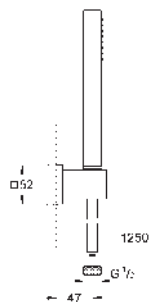

27 703 000

chrome

**Euphoria Cube Stick
Wall holder set 1 spray**

hand shower (27 699 000)
maximum flow rate (at 3 bar): 8.2 l/min
wall shower holder (27 693)
Silverflex shower hose 1.250 mm (28 362)
GROHE Water Saving - Less water, perfect flow
GROHE DreamSpray perfect spray pattern
GROHE Long-Life finish
SpeedClean anti-lime system
Inner WaterGuide for a longer life
TwistStop to prevent hose from twisting
suitable for instantaneous heater