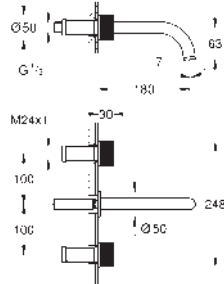

GROHE SPA

ATRIO PRIVATE COLLECTION

Ref. no.

Colour

GROHE SPA

- 20 589 000
- 20 589 DC0
- 20 589 GL0
- 20 589 GN0
- 20 589 DA0
- 20 589 DL0
- 20 589 AL0

- chrome
- supersteel
- cool sunrise
- brushed cool sunrise
- warm sunset
- brushed warm sunset
- brushed hard graphite

Atrio Private Collection
3-hole wash-basin mixer
M-Size

wall mounted
final installation for 29 025
without concealed body
headparts 1/2" - 90°
GROHE Long-Life finish
GROHE Water Saving - Less water, perfect flow
maximum flow rate (at 3 bar): 5 l/min
centre distance 200 mm
projection 180 mm
knobs with metal inlay
can be combined with 48 460 000 or 48 461 000

29 025 002

Rough-in set for 3-hole basin mixer

GROHE SPA

- 20 595 000
- 20 595 DC0
- 20 595 GL0
- 20 595 GN0
- 20 595 DA0
- 20 595 DL0
- 20 595 AL0

- chrome
- supersteel
- cool sunrise
- brushed cool sunrise
- warm sunset
- brushed warm sunset
- brushed hard graphite