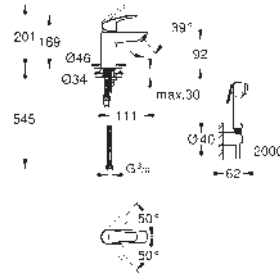

23 124 003

chrome

Eurosmart

Single-lever basin mixer 1/2"

S-Size

GROHE SilkMove 28 mm ceramic cartridge
adjustable flow rate limiter
with temperature limiter

GROHE Long-Life finish

GROHE Water Saving - Less water, perfect flow

maximum flow rate (at 3 bar): 5 l/min

GROHE FastFixation installation system

smooth body

flexible connection hoses

with shower set consisting of

hand shower with integrated diverter

wall shower holder

32 926 2433

matte black

Eurosmart

Single-lever basin mixer 1/2"

S-Size

GROHE SilkMove Energy Saving 28 mm ceramic cartridge
with energy saving function via cold start

adjustable flow rate limiter

with temperature limiter

GROHE Water Saving - Less water, perfect flow

maximum flow rate (at 3 bar): 5 l/min

Lead and Nickel Free Inner Water Ways

GROHE FastFixation installation system

pop-up waste set 1 1/4"

lift rod in lateral position

flexible connection hoses

professional edition