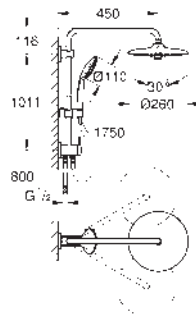

27 421 002

chrome

Euphoria System 260

Shower system with diverter for wall mounting

horizontal swivable 450 mm shower arm

change between hand and head shower by diverter

head shower Euphoria 260 (26 457)

3 spray patterns: Rain, SmartRain, Jet

maximum flow rate (at 3 bar): 7.5 l/min

with ball joint

hand shower Euphoria 110 Massage (27 239)

maximum flow rate (at 3 bar): 8.5 l/min

adjustable in height with gliding element

Silverflex shower hose 1750 mm 1/2" x 1/2" (28 388)

Silverflex shower hose 800 mm

connection to water supply with 1/2"-thread of

the 800 mm shower hose to faucet / wall union

GROHE Water Saving - Less water, perfect flow

GROHE DreamSpray perfect spray pattern

GROHE Long-Life finish

GROHE SprayDimmer (Stepless flow rate reduction)

SpeedClean anti-lime system

Inner WaterGuide for a longer life

TwistStop to prevent hose from twisting

suitable for instantaneous heaters from 18 kW/h

minimum flow rate 7 l/min.