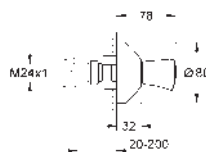

19 806 001

chrome

Costa L
Concealed valve exposed part
for concealed valves 29 800 1/2", 29 802 3/4", 29 805 1"
installation depth infinitely adjustable
20 - 200 mm
escutcheon with wall sealing
screwable
metal handle
heat insulated
marking: blue
GROHE Long-Life finish

19 807 001

chrome

ditto, marking red