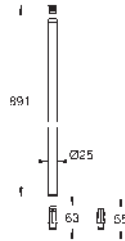

GROHE SHOWER SYSTEM ACCESSORIES

Ref. no.

Colour

48 498 000

chrome

Shower system pipe for retrofitting

material: metal

shower pipe for retrofitting - 15 cm shorter than original shower system pipe

suitable for Euphoria SmartControl shower systems 26 507, 26 508 and 26 509

GROHE Long-Life finish

not suitable for all other shower systems