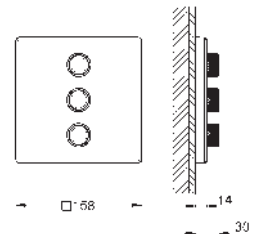

29 158 LS0

moon white/chrome

Grotherm SmartControl

Triple volume control trim

final installation for GROHE Rapido SmartBox 35 600/35 604/35 601

GROHE FastFixation metal wall escutcheon, retroactively 6° adjustable

GROHE Long-Life finish

GROHE SmartControl push for ON-OFF, turn for volume adjustment

exchangeable symbols

GROHE ProGrip with knurl structure

multiple outlets can be run simultaneously

cover plate in moon white acrylic glass

flow performance: outlet D = 28 l/min, outlet E = 28 l/min, outlet A = 28 l/min,

outlet D+E+A = 65 l/min

35 604 000

GROHE Rapido SmartBox universal rough-in box for concealed installation