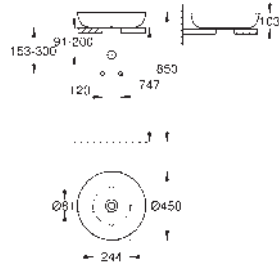

39 609 00H

alpine white

Essence
Vessel basin 45
without overflow
450 x 450 mm
including fixation set
including ceramic waste, removable cover
non-closable
sanitary ware
GROHE PureGuard anti-scale coating and anti-bacterial glazing