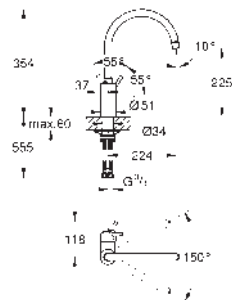

32 661 003
32 661 DC3

chrome
supersteel

Concetto
Single-lever sink mixer 1/2"
high spout
GROHE Long-Life finish
GROHE SilkMove 35 mm ceramic cartridge
Lead and Nickel Free Inner Water Ways
adjustable flow rate limiter
swivel tubular spout
swivel area 150°
flexible connection hoses
metal fixation set
maximum flow rate (at 3 bar): 10 l/min