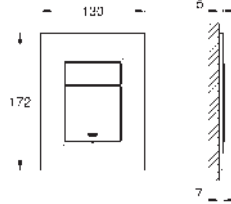

GROHE FLUSH PLATES FOR WC

Ref. no.

Colour

37 535 000	chrome
37 535 P00	matt chrome
37 535 SH0	alpine white
37 535 DC0	supersteel
37 535 GL0	cool sunrise
37 535 GN0	brushed cool sunrise
37 535 DA0	warm sunset
37 535 DL0	brushed warm sunset
37 535 A00	hard graphite
37 535 AL0	brushed hard graphite

Skate Cosmopolitan S

Flush plate

for dual flush

for pneumatic discharge valve AV1

GD 2 cistern

vertical installation

130 x 172 mm

material: ABS

GROHE Long-Life finish

GROHE Water Saving - Less water, perfect flow

flush plate with magnetic holder and fixing brackets included

compatible with Rapid SLX

for use with Rapid SL and Uniset with GD 2 cistern please order shaft 40 911 000

for use with Rapid SL and Uniset 0.82 m installation height please order shaft 40 950 000 (sold separately)

37 535 KF0	phantom black
ditto, Professional exclusive