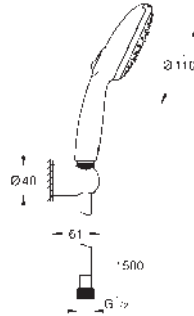

Ref. no.

Colour

26 920 003

chrome

Tempesta 110

Wall holder set 3 sprays (Rain, Jet, Massage)

consisting of:

hand shower Tempesta 110 (28 419)

wall shower holder Tempesta, non-adjustable (28 605)

shower hose Relexaflex 1500 mm 1/2" x 1/2" (28 151)

GROHE Water Saving - Less water, perfect flow

GROHE SmartSwitch - easily rotate the dial to enjoy your preferred spray option

GROHE DreamSpray perfect spray pattern

GROHE Long-Life finish

SpeedClean anti-lime system

Inner WaterGuide - inner insulation for surface and scalding protection

ShockProof silicone ring prevents damages

caused by shower falling

maximum flow rate (at 3 bar): 7.4 l/min

minimum pressure 1.0 bar

suitable for instantaneous heater

professional edition

26 639 003

chrome