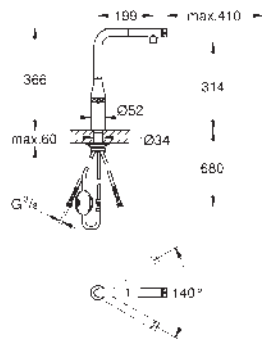

31 615 000
31 615 DC0
31 615 GL0
31 615 GN0
31 615 DA0
31 615 DL0
31 615 A00
31 615 AL0

chrome
supersteel
cool sunrise
brushed cool sunrise
warm sunset
brushed warm sunset
hard graphite
brushed hard graphite

Essence SmartControl
Sink mixer with SmartControl
GROHE Long-Life finish
pull-out spray with laminar

GROHE Magnetic Docking guarantees easy retraction and smooth docking
GROHE SmartControl push for ON-OFF, turn for volume adjustment from water saving eco mode to Full Flow
temperature adjustment by turning of mixing valve on body
swivel tubular spout, swivel area 140°
protected against backflow
flexible connection hoses
metal fixation set
Lead and Nickel Free Inner Water Ways
maximum flow rate (at 3 bar): 10 l/min

31 928 KF0
ditto, Professional exclusive

phantom black