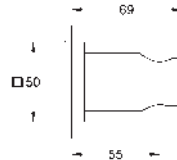

27 075 000

chrome

27 075 DC0
27 075 DA0
27 075 DL0
27 075 GL0
27 075 GN0
27 075 A00
27 075 AL0

supersteel
warm sunset
brushed warm sunset
cool sunrise
brushed cool sunrise
hard graphite
brushed hard graphite

Rainshower
Wall hand shower holder
not adjustable
with square escutcheon
GROHE Long-Life finish