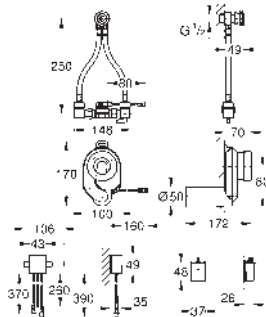

39 367 000

Temperature sensor for urinal

6V lithium battery, type CR-P2
with water connection set and stop valve
siphon with temperature sensor
cartridge with solenoid valve and dirt strainer
flow pressure min 0.5 bar
operating pressure max 10 bar
7 pre-set programs:
auto flush, cleaning mode, pre-flush on/off
CE approved