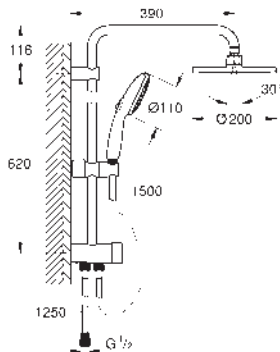

26 981 001

chrome

Tempesta System 200

Shower system with diverter for wall mounting

consisting of:

horizontal 390 mm shower arm, adjustable before installation

change by diverter between hand shower,

head shower or head shower Eco setting

2 spray patterns (via diverter):

Rain, SmartRain

head shower Tempesta Cosmopolitan 200 (27 541)

with ball joint

rotation angle $\pm 15^\circ$

hand shower Tempesta 110 (26 914)

3 spray patterns:

Rain, Jet, Massage

adjustable in height with gliding element

distance between diverter and upper bracket: 620 mm

shower hose Relexaflex 1500 mm (28 151)

shower hose Relexaflex 1250 mm (28 150)

maximum flow rate (at 3 bar): 6.5 l/min

flexible installation: connection to faucet / wall union for water

supply with 1/2" thread of the 1250 mm shower hose

GROHE SmartSwitch - easily rotate the dial to enjoy your preferred spray option

GROHE DreamSpray perfect spray pattern

ShockProof silicone ring prevents damages

caused by shower falling

GROHE Long-Life finish

SpeedClean anti-lime system

Inner WaterGuide for a longer life