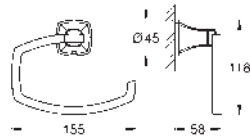

Grandera
Toilet paper holder
without cover
material: metal
concealed fastening
GROHE Long-Life finish

GROHE SPA

40 946 000
40 946 IG0

chrome
chrome/gold