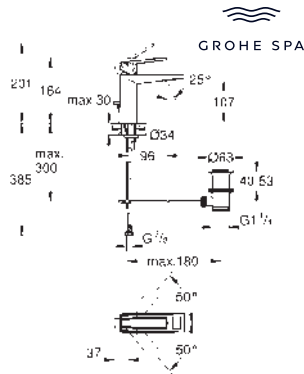

24 399 000
24 399 DC0
24 399 ALO

chrome
supersteel
brushed hard graphite

Allure Brilliant Private Collection
Single-lever basin mixer 1/2"
M-Size
lever with black Caesarstone inlay
GROHE SilkMove 28 mm ceramic cartridge
temperature limiter
GROHE Long-Life finish
GROHE Water Saving - Less water, perfect flow
maximum flow rate (at 3 bar): 5 l/min
GROHE FastFixation installation system
spout with integrated mousseur
pop-up waste set 1 1/4"
flexible connection hoses