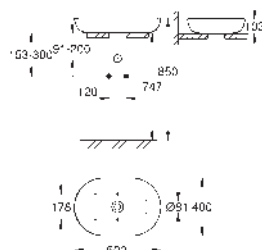

39 608 00H

alpine white

**Essence
Vessel basin 60**

without overflow
600 x 400 mm
including fixation set
including ceramic waste, removable cover
non-closable
sanitary ware
GROHE PureGuard anti-scale coating and anti-bacterial glazing