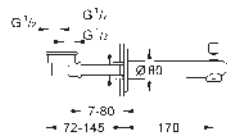

13 279 002

chrome

Eurodisc Cosmopolitan
Bath spout

wall mounted
GROHE Long-Life finish
mousseur
automatic diverter: bath/shower
male thread 1/2"
projection 170 mm