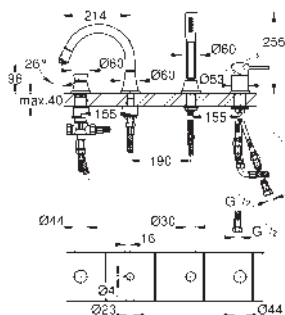

GROHE SPA

GROHE GRANDERA

Ref. no.

Colour

GROHE SPA

24 374 000
24 374 IGO

chrome
chrome/gold

Grandera
Single-lever bath mixer 1/2"
wall mounted
GROHE SilkMove 46 mm ceramic cartridge
GROHE Long-Life finish
adjustable flow rate limiter
integrated hand shower holder
automatic diverter: bath/shower
mousseur
integrated non-return valve in shower outlet
covered S-unions
protected against backflow

GROHE SPA

24 259 000
24 259 IGO

chrome
chrome/gold

Grandera
Single-lever shower mixer
final installation for
GROHE Rapido SmartBox (35 604)
GROHE SilkMove 46 mm ceramic cartridge
GROHE Long-Life finish
GROHE FastFixation escutcheon with covered shaft sealing and covered fixing
metal escutcheon, retroactively 6° adjustable
outlet B or C = 30 l/min

35 604 000
GROHE Rapido SmartBox universal rough-in box for concealed installation

GROHE SPA

24 260 000
24 260 IGO

chrome
chrome/gold

Grandera
Single-lever mixer with 2-way diverter
final installation for
GROHE Rapido SmartBox (35 604)
GROHE SilkMove 46 mm ceramic cartridge
GROHE Long-Life finish
GROHE FastFixation escutcheon with covered shaft sealing and covered fixing
metal escutcheon, retroactively 6° adjustable
automatic 2-way diverter
outlet B = 27 l/min, outlet C = 27 l/min

35 604 000
GROHE Rapido SmartBox universal rough-in box for concealed installation

GROHE SPA

29 418 000
29 418 IGO

chrome
chrome/gold

Grandera
4-hole bath combination
GROHE SilkMove 46 mm ceramic cartridge
GROHE Long-Life finish
pre-assembled spout fixing
single lever mixer operating element
bath spout with mousseur and diverter bath/shower
Grandera hand shower 7,6 l
metal shower hose 2000 mm
flexible connection hoses
connection for shower hose
protected against backflow
can be used with 29 037