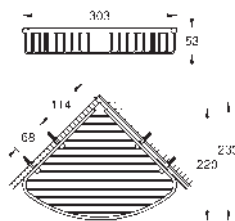

40 663 001

chrome

**BauCosmopolitan
Soap wire basket**
material: metal
for corner installation