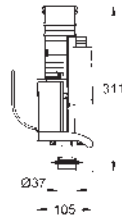

37 085 PI0

matt chrome/chrome

ditto, with push button for lid hole \varnothing 40 mm

42 320 000

chrome

Dual Flush discharge valve AV1

AV1 complete with pipe extension
6 - 9 l adjustable
without valve seat
without actuation