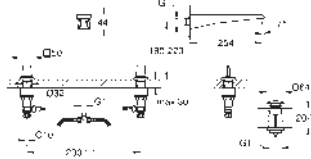

GROHE SPA

ALLURE BRILLIANT ICON 3D / ATRIO ICON 3D

Ref. no.

Colour

GROHE SPA

20 635 SD0

stainless steel

Allure Brilliant

3-hole wall-mount basin mixer

GROHE Water Saving - Less water, perfect flow

maximum flow rate (at 3 bar): 5 l/min

spout with integrated mousseur

red and blue markings on handles for hot and cold water

valves hot/cold with ceramic headparts

flexible connection hoses between spout and side valves

projection 256 mm

technical data

flow pressure min 0.5 bar

recommended pressure 1.0 - 5.0 bar

if static pressure is more than 5 bar fit pressure reducer

avoid major pressure differences between cold and hot water supply

max. temperature hot water inlet: 80°C

recommended temperature hot water inlet (energy saving): 60°C

GROHE SPA

20 634 SD0

stainless steel