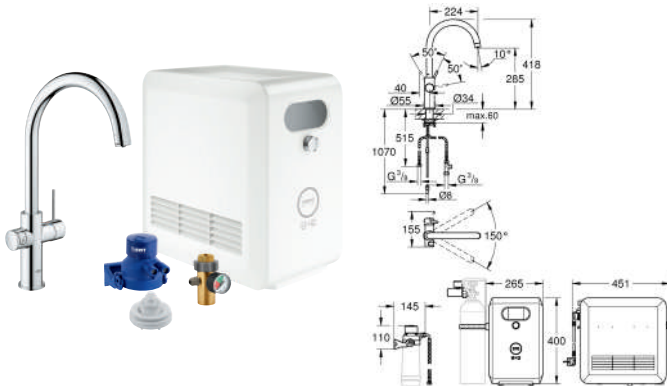

GROHE Blue Professional cooler

delivers 12 liters of chilled sparkling water per hour
270 Watt cooling unit, 230 V, 50 Hz
type of protection IP 21, CE approved
requires ventilation holes in the bottom of the kitchen cabinet
software set-up, monitoring of filter and CO₂ capacity via
GROHE Watersystems app
cleaning cartridge adapter, for use with GROHE Blue cleaning cartridge
40 434 001

CO₂ pressure indicator

GROHE Blue filter, CO₂ bottle and cleaning cartridge are not included and have to be ordered separately

System requirements Apple

iPhone with iOS 14.0 or higher

System requirements Android

smart phone with Android 10.0 or higher

Mobile devices and GROHE Watersystems app*** are not included in delivery and have to be ordered separately via an authorised Apple store/store/iTunes or Google Play store.

* The Bluetooth word mark and logos are registered trademarks owned by Bluetooth SIG, Inc. and any use of such marks by Grohe AG is under license. Other trademarks and trade names are those of their respective owners.

** Apple, the Apple logo, iPod, iPod Touch, iPhone and iTunes are trademarks of Apple Inc., registered in the U.S. and other countries. Apple is not responsible for the function of this device or its compliance with safety and regulatory standards.

*** Available for free via iTunes app or Google Play store.