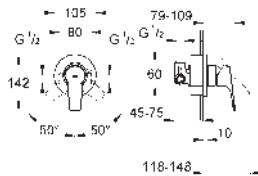

29 046 000

chrome

BauFlow
Single-lever shower mixer
concealed installation
set for final installation
concealed body (32 962 001)
GROHE Long-Life 46 mm ceramic cartridge
GROHE Long-Life finish
adjustable flow rate limiter
escutcheon- and shaft-sealing