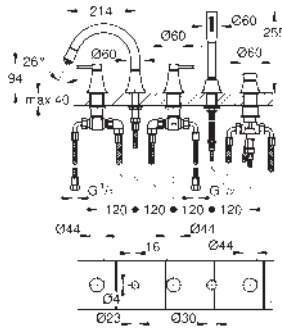

GROHE SPA

GROHE GRANDERA

SPA BATH FAUCETS

Ref. no.

Colour

29 415 000
29 415 IGO

chrome
chrome/gold

Grandera
5-hole bath/shower combination
ceramic headparts 1/2", 90°
GROHE Long-Life finish
pre-assembled spout fixing
single lever mixer operating element
bath spout with mousseur and diverter bath/shower
Grandera hand shower 7,6 l
metal shower hose 2000 mm
flexible connection hoses
connection for shower hose
protected against backflow
can be used with 29 037

29 037 000
Baseframe for installation under tiled surround

45 388 000
Supporting legs for baseframe

24 375 000
24 375 IGO

chrome
chrome/gold