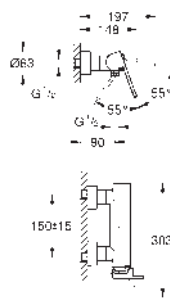

33 577 003

chrome

33 577 DC3

supersteel

33 577 AL3

brushed hard graphite

GROHE Plus
Single-lever shower mixer 1/2"
wall mounted
GROHE SilkMove 35 mm ceramic cartridge
with temperature limiter
GROHE Long-Life finish
1/2" shower outlet
integrated non-return valve
covered S-unions
protected against backflow