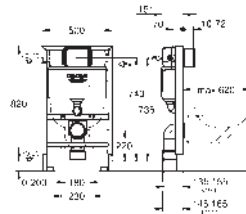

GROHE RAPID SL FOR WC

Ref. no.

Colour

38 525 001

Rapid SL

Element for WC, 1.00 m installation height

for on-the-wall installations or studded walls
powder coated steel frame, self-supporting
for dry-cladding, completely pre-assembled
with fixed connections
TÜV approved
2 WC fixing bolts, WC ceramics with small bearing area (< 205 mm)
require 38 779 000

distance of fixing bolts 180/230 mm

outlet bend Ø 90 mm

depth adjustable

reducer Ø 90/110 mm

inlet and outlet connecting set

flushing cistern containing the following features:

pneumatic discharge valve offering 3 modes of operation: dual flush or start/stop or single flush

front or top actuation

water supply from left/right or back

low noise (group I acc. to German Noise Specification)

insulated against condensation

1/2" water supply connection including integrated angle valve and push fit flexible hose union

Shortable inspection shaft incl. protection during construction phase

for on-the-wall installation 38 558 00M needs to be ordered separately

for mounting of small flush plates please order revision shaft 40 950 000 (sold separately)

38 526 000

Rapid SL

Element for WC, 0.82 m installation height

for on-the-wall installations or studded walls
powder coated steel frame, self-supporting
for dry-cladding, completely pre-assembled
with fixed connections

TÜV approved

2 WC fixing bolts, distance of fixing bolts 180/230 mm

PP outlet bend Ø 90 mm

depth adjustable

reducer Ø 90/110 mm

inlet and outlet connecting set

flushing cistern containing the following features:

pneumatic discharge valve offering 3 modes of operation: dual flush or start/stop or single flush

front or top actuation

water supply from left/right or back

low noise (group I acc. to German Noise Specification)