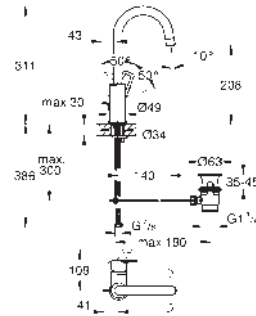

Ref. no.

Colour

23 763 001

chrome

BauLoop
Single-lever basin mixer 1/2"
L-Size

GROHE Long-Life 28 mm ceramic cartridge
with temperature limiter
GROHE Long-Life finish
GROHE Water Saving - Less water, perfect flow
maximum flow rate (at 3 bar): 5 l/min
rapid installation system
swivel tubular spout
plastic pop-up waste set 1 1/4"
flexible connection hoses