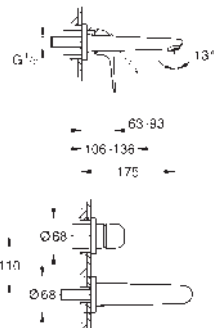

24 274 001

chrome

Euroeco

2-hole basin mixer

wall mounted

final installation for
23 571 000 / 32 635 000

GROHE Long-Life 35 mm ceramic cartridge

GROHE Long-Life finish

GROHE Water Saving - Less water, perfect flow
maximum flow rate (at 3 bar): 5 l/min

centre distance 110 mm

projection 177 mm

professional edition

23 571 000

Single-lever mixer 1/2", universal concealed body for 2-hole basin mixers