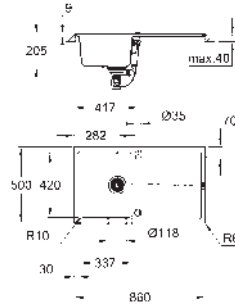

31 640 AP0

granite black

K400

Composite sink with drainer
model: K400 50-C 86/50 1.0 rev

mounting type: top mount
material: quartz composite

GROHE Whisper

min. cabinet size: 500 mm

dimensions: 860 x 500 mm

1 bowl: 337 x 420 x 205 mm

outer radius: R6, inner bowl radius: R10

GROHE FastFixation installation system

sink mountable left or right

cut-out: 840 x 480 mm

drainer: automatic waste fitting

accessories included: automatic waste fitting with rotary handle, waste kit, basket

strainer waste, mounting set

optional: push to open excenter (40 986 SD0)

amount of fasteners included (top mount): 10

heat resistant up to 180° C