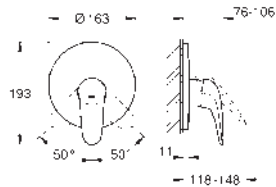

29 098 003

chrome

Eurostyle

Single-lever shower mixer

final installation for 33 964 000
without concealed body
solid metal lever
GROHE Long-Life finish
GROHE FastFixation covered fixation escutcheon- and shaft-sealing metal wall escutcheon