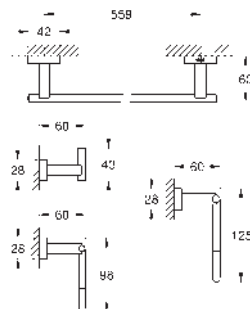

daVinci satin white

40 778 001

chrome

**Essentials Cube
Master bathroom accessories set 4-in-1**

robe hook (40 511 001)
towel ring (40 510 001)
toilet paper holder (40 507 001)
towel rail, 558 mm (40 509 001)
concealed fastening
GROHE Long-Life finish