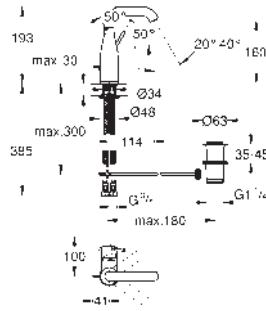

Ref. no.

Colour

- 24 173 001 **chrome**
- 24 173 DC1 **supersteel**
- 24 173 GL1 **cool sunrise**
- 24 173 GN1 **brushed cool sunrise**
- 24 173 DA1 **warm sunset**
- 24 173 DL1 **brushed warm sunset**
- 24 173 A01 **hard graphite**
- 24 173 AL1 **brushed hard graphite**

Essence
Single-lever basin mixer 1/2"
M-Size
GROHE SilkMove 28 mm ceramic cartridge with temperature limiter
GROHE Long-Life finish
GROHE Water Saving - Less water, perfect flow maximum flow rate (at 3 bar): 5 l/min
GROHE AquaGuide adjustable mousseur
GROHE FastFixation Plus installation system swivel spout with mousseur and stop limiter adjustable swivel area 0° / 150° / 360° pop-up waste set 1 1/4" flexible connection hoses
replaces Essence basin mixer 23 462 xx1