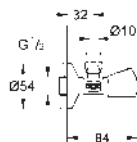

- 22 939 000 **chrome**

Angle valve 1/2"
connector set 3/8"
for copper pipe $\varnothing$ 10 mm
TDL handles
marking: neutral
escutcheon
GROHE Long-Life finish