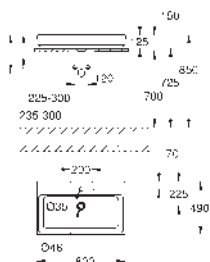

39 476 00H

alpine white

**Cube Ceramic
Counter top basin 80**

flat back side glazed
1 hole punched, 2 holes pre-punched
with overflow
800 x 490 mm

including fixation set
sanitary ware
GROHE PureGuard anti-scale coating and anti-bacterial glazing