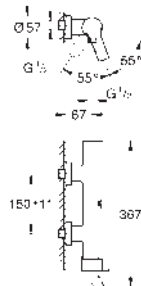

GROHE SPA

GROHE
ALLURE

SPA BATH
FAUCETS

Ref. no.

Colour

- 19 309 002 chrome
- 19 309 DC2 supersteel
- 19 309 GL2 cool sunrise
- 19 309 GN2 brushed cool sunrise
- 19 309 DA2 warm sunset
- 19 309 DL2 brushed warm sunset
- 19 309 AL2 brushed hard graphite

Allure
2-hole basin mixer
S-Size

wall mounted
without concealed body
final installation for 23 429
GROHE FeatherControl Joystick cartridge
GROHE Long-Life finish
GROHE Water Saving - Less water, perfect flow
maximum flow rate (at 3 bar): 5 l/min
GROHE AquaGuide adjustable slim air mousseur
centre distance 110 mm
projection 154 mm

1. 19 386 002 chrome
   - 19 386 DC2 supersteel
   - 19 386 GL2 cool sunrise
   - 19 386 GN2 brushed cool sunrise
   - 19 386 DA2 warm sunset
   - 19 386 DL2 brushed warm sunset
   - 19 386 AL2 brushed hard graphite
2. ditto, projection 212 mm

23 429 000
Rough-in for Joystick 2-hole basin mixers

- 24 160 001 chrome
- 24 160 DC1 supersteel
- 24 160 GL1 cool sunrise
- 24 160 GN1 brushed cool sunrise
- 24 160 DA1 warm sunset
- 24 160 DL1 brushed warm sunset
- 24 160 AL1 brushed hard graphite

Allure
Single-lever bidet mixer 1/2"
GROHE SilkMove 28 mm ceramic cartridge
GROHE Long-Life finish
ball-joint mousseur
pop-up waste set 1 1/4"
flexible connection hoses

- 32 846 001 chrome
- 32 846 DC1 supersteel
- 32 846 GL1 cool sunrise
- 32 846 GN1 brushed cool sunrise
- 32 846 DA1 warm sunset
- 32 846 DL1 brushed warm sunset
- 32 846 AL1 brushed hard graphite

Allure
Single-lever shower mixer 1/2" exposed
wall mounted
GROHE SilkMove 35 mm ceramic cartridge
GROHE Long-Life finish
adjustable flow rate limiter
shower bottom outlet with integrated non return-valve
covered S-unions
protected against backflow