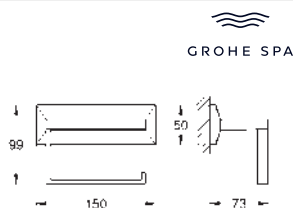

40 898 000

chrome

Allure Brilliant
Toilet paper holder
without cover
material: metal
concealed fastening
GROHE Long-Life finish