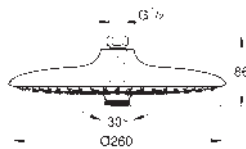

26 456 000

chrome

Euphoria 260
Head shower 3 sprays

spray patterns:
Rain, SmartRain, Jet
maximum flow rate (at 3 bar): 6 l/min
Ø 260 mm
ball joint ± 15° rotatable
connection thread 1/2"
GROHE Water Saving - Less water, perfect flow
GROHE DreamSpray perfect spray pattern
GROHE Long-Life finish
SpeedClean anti-lime system
Inner WaterGuide for a longer life

26 457 000

chrome

ditto, maximum flow rate (at 3 bar): 7.5 l/min