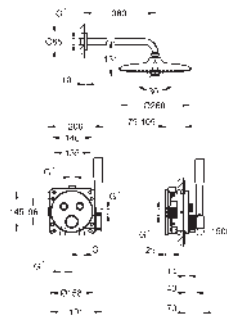

- 34 867 000 chrome

Grotherm SmartControl

Concealed shower system with Euphoria 260

consisting of:
concealed thermostat with 2 valves and integrated shower holder (29 120)
GROHE Rapido SmartBox universal rough-in box, 1/2" (35 604)
Euphoria 260 head shower set 3 sprays (26 458) including horizontal shower arm 380 mm (28 361)
Euphoria Cosmopolitan Stick hand shower 1 spray (27 367)
Silverflex shower hose 1500 mm 1/2" x 1/2" (28 364)
optional flow regulator 9.5 l/min included for hand shower and head shower