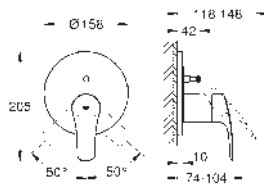

24 043 003

chrome

Eurosmart
Single-lever mixer with 2-way diverter
final installation for
GROHE Rapido SmartBox (35 604)
GROHE SilkMove 46 mm ceramic cartridge
GROHE Long-Life finish
GROHE FastFixation escutcheon with covered shaft sealing and covered fixing
metal escutcheon, retroactively 6° adjustable
automatic 2-way diverter
outlet B = 27 l/min, outlet C = 27 l/min
without roughing-in-set

35 604 000
GROHE Rapido SmartBox universal rough-in box for concealed installation