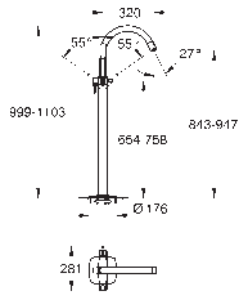

Grandera
Single-lever bath mixer 1/2", floor mounted
final installation for
29 086 / 45 984
GROHE SilkMove 46 mm ceramic cartridge
GROHE Long-Life finish
automatic diverter: bath/shower
spout with mousseur
projection 320 mm
integrated non-return valve in shower outlet
with shower holder
Grandera hand shower 7,6 l
Silverflex shower hose 1250 mm
protected against backflow

45 984 001
Rough-in set 1/2" for floor-mounted mixers/spouts

13 484 000
13 484 IGO

chrome
chrome/gold