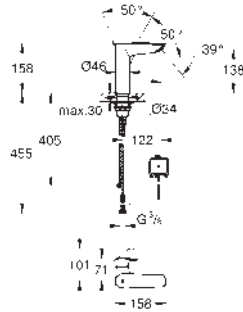

Ref. no.

Colour

23 975 003
23 975 2433

chrome
matte black

Eurosmart
Single-lever basin mixer 1/2"
M-Size
single hole installation
2-in-1 hybrid with touchless or manual operation
manual lever operation having priority
GROHE SilkMove 28 mm ceramic cartridge
with temperature limiter
infra-red electronic
with infrared sensor for bi-directional communication
for monitoring, configuration and service purpose
6V lithium battery, type CR-P2
battery lifetime: approx. 7 years (150 actuations a day)
non-return valve
dirt strainers
integrated solenoid valve
external battery
multistage battery status display
7 pre-set programs:
auto flush
cleaning mode
additional functions and precise settings by remote control 36 407
GROHE Water Saving - Less water, perfect flow
maximum flow rate (at 3 bar): 5 l/min
Lead and Nickel Free Inner Water Ways
rapid installation system
smooth body
flexible connection hoses
minimum pressure 1.0 bar
CE approved

23 322 003
23 322 2433

chrome
matte black