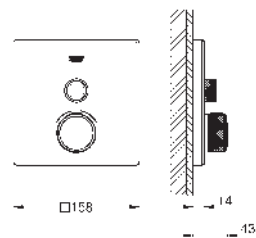

35 604 000

GROHE Rapido SmartBox universal rough-in box for concealed installation