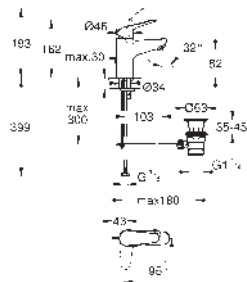

24 257 001

chrome

Euroeco
Single-lever basin mixer 1/2"
S-Size
GROHE Long-Life ES 28 mm ceramic cartridge with energy saving function via cold start
with temperature limiter
GROHE Long-Life finish
Lead and Nickel Free Inner Water Ways
GROHE Water Saving - Less water, perfect flow
maximum flow rate (at 3 bar): 5 l/min
rapid installation system
pop-up waste set 1 1/4"
flexible connection hoses