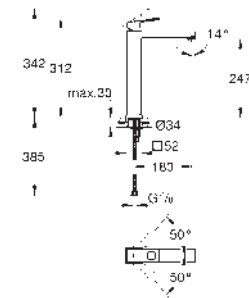

GROHE EUROCUBE

Ref. no.

Colour

- 23 135 00E chrome
- 23 135 DC0 supersteel
- 23 135 AL0 brushed hard graphite

Eurocube
Single-lever basin mixer 1/2"
L-Size
 GROHE SilkMove 28 mm ceramic cartridge
 temperature limiter
GROHE Long-Life finish
GROHE Water Saving - Less water, perfect flow
 maximum flow rate (at 3 bar): 5 l/min
SpeedClean mousseur
GROHE FastFixation Plus installation system
 swivel tubular spout
 pop-up waste set 1 1/4"
 flexible connection hoses