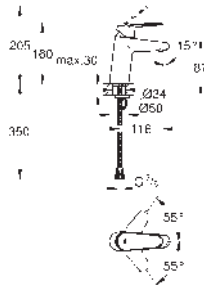

32 469 20E

chrome

Eurodisc Cosmopolitan
Single-lever basin mixer 1/2"
S-Size

GROHE SilkMove 35 mm ceramic cartridge
adjustable flow rate limiter
temperature limiter
GROHE Long-Life finish
GROHE Water Saving - Less water, perfect flow
maximum flow rate (at 3 bar): 5 l/min
SpeedClean mousseur
GROHE FastFixation installation system
smooth body
flexible connection hoses