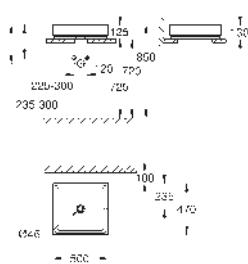

39 481 00H

alpine white

Cube Ceramic
Vessel basin 50
without overflow
500 x 470 mm
including fixation set
sanitary ware
GROHE PureGuard anti-scale coating and anti-bacterial glazing