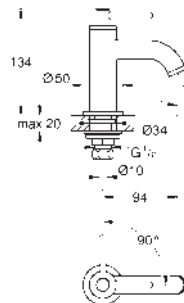

- 20 658 000
- 20 658 DC0
- 20 658 GL0
- 20 658 GN0
- 20 658 DA0
- 20 658 DL0
- 20 658 AL0

- chrome
- supersteel
- cool sunrise
- brushed cool sunrise
- warm sunset
- brushed warm sunset
- brushed hard graphite

Aerio

Pillar tap 1/2"
headpart 1/2" - 90°
GROHE Long-Life finish
GROHE Water Saving - Less water, perfect flow
maximum flow rate (at 3 bar): 5 l/min
mousseur