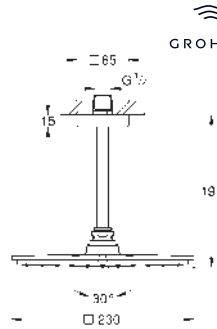

26 859 000 **chrome**
Rainshower Aqua 230
Head shower set ceiling 154 mm, 1 spray
head shower Rainshower Aqua 230 (26 877 000)
material: metal
1 spray pattern: Rain
shower arm Rainshower ceiling 154 mm (27 711)
GROHE Water Saving 9.5 l/min flow limiter
GROHE DreamSpray perfect spray pattern
GROHE Long-Life finish
SpeedClean anti-lime system