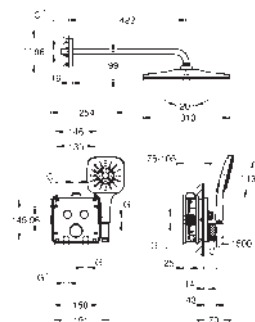

34 865 000

chrome

34 865 KF0

phantom black

Grotherm SmartControl

Concealed shower system with Rainshower Mono 310 Cube

consisting of:

concealed thermostat with 2 valves and integrated shower holder (29 125)

GROHE Rapido SmartBox universal rough-in box, 1/2" (35 604)

Rainshower Mono 310 Cube head shower set (26 563) including horizontal

shower arm 422 mm (26 145)

hand shower Rainshower SmartActive 130 Cube (26 550)

Silverflex shower hose 1500 mm 1/2" x 1/2" (28 364)

optional flow regulator 9.5 l/min included for hand shower and head shower