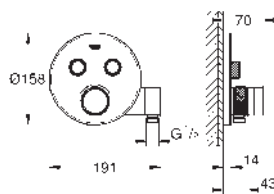

- 29 120 000 chrome

Grohtherm SmartControl

Safety mixer for concealed installation with 2 valves and integrated shower holder
final installation for GROHE Rapido SmartBox (35 604)
GROHE FastFixation metal wall escutcheon, retroactively 6° adjustable
GROHE Long-Life finish
GROHE SmartControl push for ON-OFF, turn for volume adjustment
exchangeable symbols
GROHE TurboStat compact cartridge
GROHE ProGrip with knurl structure
GROHE SafeStop safety button at 38C
GROHE SafeStop Plus optional temperature limiter at 43°C or 46°C included
built-in non-return valves and dirt strainers
multiple outlets can be run simultaneously
integrated shower union with shower outlet 1/2"
flow performance: outlet B = 24 l/min, hand shower = 12 l/min, outlet B + hand shower = 27 l/min

35 604 000
GROHE Rapido SmartBox universal rough-in box for concealed installation