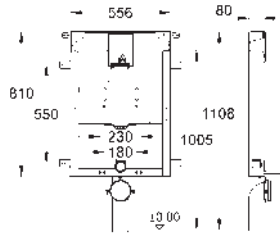

38 729 000

Uniset

Element for WC with flushing cistern 80 mm

pneumatic discharge valve offering 3 modes of operation: dual flush or start/stop or single flush

outlet bend ø 80 mm

inlet and outlet connecting set

steel frame, hot galvanized, with 4 fixing brackets

2 WC fixing bolts, distance of fixing bolts 180/230 mm

fixing device for ceramic

water supply connection from top

low noise (group I acc. to German Noise Specification)

with plaster base coating made of vinyl fleece

angle valve 15 mm (1/2")

with push fit flexible hose union

Shortable inspection shaft incl. protection during construction phase, for vertical use

for mounting of small flush plates revision shaft 40 949 000 to be ordered separately