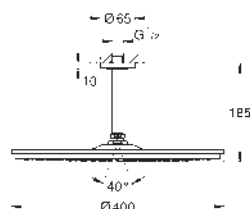

26 256 000 chrome
Rainshower Cosmopolitan 400
Head shower set ceiling 142 mm, 1 spray
head shower Rainshower Cosmopolitan 400 (28 778)
1 spray pattern:
Rain
maximum flow rate (at 3 bar): 7.5 l/min
Rainshower shower arm ceiling 142 mm (28 724)
GROHE DreamSpray perfect spray pattern
GROHE Long-Life finish
SpeedClean anti-lime system
suitable for instantaneous heater

SHOWERS