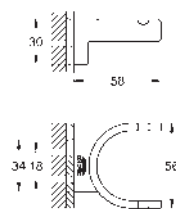

41 049 000
41 049 DC0
41 049 GL0
41 049 GN0
41 049 DA0
41 049 DL0
41 049 A00
41 049 AL0

chrome
supersteel
cool sunrise
brushed cool sunrise
warm sunset
brushed warm sunset
hard graphite
brushed hard graphite

Selection
Double robe hook
material: metal
concealed fastening
GROHE Long-Life finish