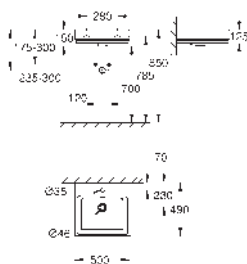

39 474 00H

alpine white

**Cube Ceramic
Wash basin 50**

wall hung
1 hole punched, 2 holes pre-punched
with overflow
500 x 490 mm

sanitary ware
GROHE PureGuard anti-scale coating and anti-bacterial glazing