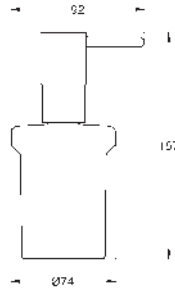

GROHE ESSENTIALS AUTHENTIC

Ref. no.

Colour

40 394 001

chrome

Essentials

Soap dispenser

material: glass / metal
filling quantity 160 ml
fits in the following holders:
Essentials (40 369 xx1/102 466 2430)
Essentials Cube (40 508)
Bau Cosmopolitan (40 585)
GROHE Long-Life finish