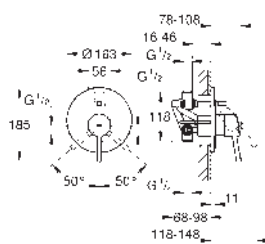

32 214 001

chrome

Concetto

Single-lever bath mixer 1/2"

wall installation

GROHE SilkMove 46 mm ceramic cartridge

GROHE Long-Life finish

set for final installation

concealed body

33 963

adjustable flow rate limiter

adjustable minimum flow rate 2.5 l/min

escutcheon- and shaft-sealing

metal rosette

screwed

optional temperature limiter