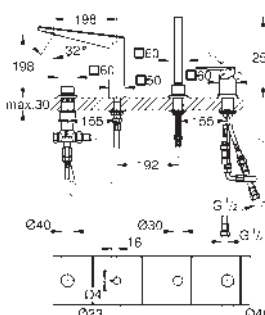

Allure Brilliant Private Collection
4-hole bath combination
white Caesarstone handle
spout with White Attica Caesarstone inlay
GROHE SilkMove 46 mm ceramic cartridge
GROHE Long-Life finish
pre-assembled spout fixing
single lever mixer operating element
bath spout with integrated mousseur
diverter bath/shower
hand shower Rainshower Aqua Cube Stick
metal shower hose 2000 mm (always chrome for any colour of the set)
flexible connection hoses
connection for shower hose
protected against backflow
for use with 29 037

29 037 000
Baseframe for installation under tiled surround

45 388 000
Supporting legs for baseframe