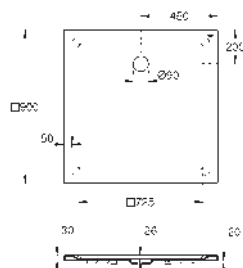

dimensions: 1000 x 1000 mm

depth: 30 mm

material: acrylic

diameter of waste outlet: 90 mm

recommended GROHE waste sets: 49 533 000 (vertical) and 49 534 000 (horizontal), sold separately

39 301 000

alpine white