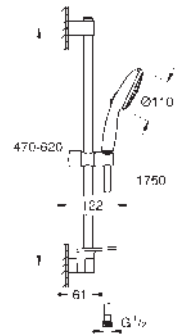

26 638 003

chrome

Tempesta 110

Shower rail set 2 sprays (Rain, Jet)

hand shower Tempesta 110 (26 161)

shower rail, 600 mm (27 523)

Relaxaflex hose 1750 mm 1/2"x1/2" (28 154)

GROHE EasyReach tray (26 770)

GROHE Water Saving - Less water, perfect flow

GROHE SmartSwitch - easily rotate the dial to enjoy your preferred spray option

GROHE DreamSpray perfect spray pattern

GROHE Long-Life finish

GROHE FastFixation (adjustable upper bracket for existing drill holes)

adjustable glider (turn and glide shower holder)

SpeedClean anti-lime system

Inner WaterGuide - inner insulation for surface and scalding protection

ShockProof silicone ring prevents damages

caused by shower falling

maximum flow rate (at 3 bar): 7.4 l/min

suitable for instantaneous heater

professional edition