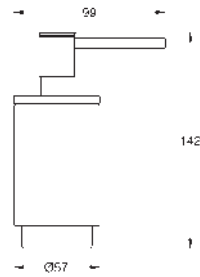

- 41 028 000 chrome
- 41 028 DC0 supersteel
- 41 028 GL0 cool sunrise
- 41 028 GN0 brushed cool sunrise
- 41 028 DA0 warm sunset
- 41 028 DL0 brushed warm sunset
- 41 028 A00 hard graphite
- 41 028 AL0 brushed hard graphite

Selection Soap dispenser
material: glass / metal
fits in the following holder: 41 027 xx0/41 217 KF0
GROHE Long-Life finish

- 41 218 KF0 phantom black
- ditto, Professional exclusive