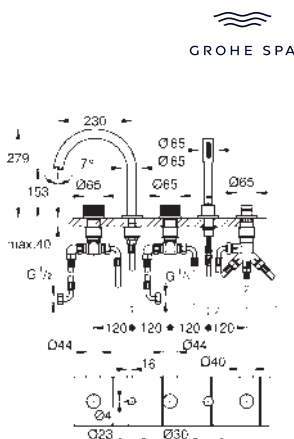

GROHE SPA

ATRIO PRIVATE COLLECTION

Ref. no.

Colour

1. GROHE SPA
2. 25 226 000 chrome
   - 25 226 DC0 supersteel
   - 25 226 GL0 cool sunrise
   - 25 226 GN0 brushed cool sunrise
   - 25 226 DA0 warm sunset
   - 25 226 DL0 brushed warm sunset
   - 25 226 AL0 brushed hard graphite

Atrio Private Collection
5-hole bath/shower combination
ceramic headparts 1/2", 90°
GROHE Long-Life finish
pre-assembled spout fixing
knobs with inlay, can be combined with 48 462 000 or 48 463 000
bath spout with mousseur and diverter bath/shower
hand shower 6.6 l/min
shower hose 2000 mm
flexible connection hoses
connection for shower hose
protected against backflow
can be used with 29 037

29 037 002
Baseframe for installation under tiled surround

GROHE SPA

48 462 000
Atrio Private Collection
Inlays made from White Attica Caesarstone material
can be combined with Atrio Private Collection:
tub filler 25 226
Caesarstone is a quartz composite material. Structures and textures on the surface may vary and are unique.

GROHE SPA

48 463 000
Atrio Private Collection
Inlays made from Vanilla Noir Caesarstone material
can be combined with Atrio Private Collection:
tub filler 25 226
Caesarstone is a quartz composite material. Structures and textures on the surface may vary and are unique.