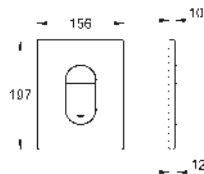

38 844 000

chrome

38 844 SH0

alpine white

38 844 P00

matt chrome

Arena Cosmopolitan

Flush plate

for dual flush
for pneumatic discharge valve AV1
vertical installation

156 x 197 mm

material: ABS

GROHE Water Saving - Less water, perfect flow

GROHE Long-Life finish

for combination with Rapid SL and Uniset with GD 2 cisterns

for use with Rapid SLX please order shaft 66 791 000 (sold separately)

38 844 KF0

phantom black

38 844 KV0

glossy black

ditto, Professional exclusive

38 858 000

chrome

38 858 P00

matt chrome

38 858 SH0

alpine white

ditto, horizontal installation