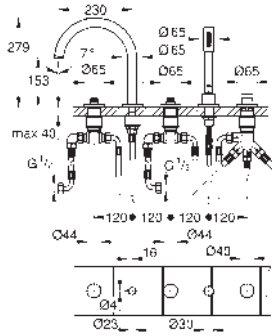

GROHE SPA

ATRIO PRIVATE COLLECTION

Ref. no.

Colour

GROHE SPA

- 25 224 000
- 25 224 DC0
- 25 224 GL0
- 25 224 GN0
- 25 224 DA0
- 25 224 DL0
- 25 224 AL0

- chrome
- supersteel
- cool sunrise
- brushed cool sunrise
- warm sunset
- brushed warm sunset
- brushed hard graphite

Atrio Private Collection
5-hole bath/shower combination

ceramic headparts 1/2", 90°
GROHE Long-Life finish
pre-assembled spout fixing
bath spout with mousseur and diverter bath/shower
hand shower 6.6 l/min
shower hose 2000 mm
flexible connection hoses
connection for shower hose
protected against backflow
for stick handles
to be combined with stick sets 48 464, 48 465 or 48 651, please order separately
can be used with 29 037

29 037 002

Baseframe for installation under tiled surround

GROHE SPA