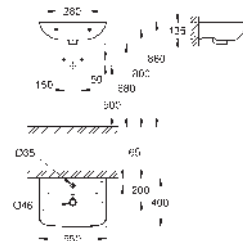

39 807 000

alpine white

BauEdge Ceramic Wash basin 55

wall hung
1 hole punched with overflow
550 x 400 mm
sanitary ware
suitable for half pedestal 39 426 000 and full pedestal 39 425 000
35 pieces per pallet