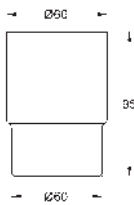

40 372 001

chrome

Essentials

Crystal glass

material: glass
fits in the following holders:
Essentials (40 369 xx1/102 466 2430)
Essentials Cube (40 508)