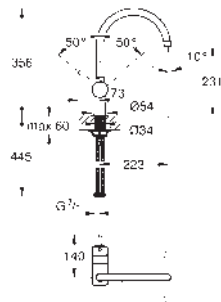

32 917 000
32 917 DC0
32 917 DL0
32 917 AL0
32 917 KS0

chrome
supersteel
brushed warm sunset
brushed hard graphite
velvet black

Minta
Single-lever sink mixer 1/2"
C-spout
GROHE Long-Life finish
GROHE SilkMove 46 mm ceramic cartridge
adjustable flow rate limiter
swivel tubular spout, selectable swivel area: 0° / 150° / 360°
flexible connection hoses
rapid installation system
maximum flow rate (at 3 bar): 11.5 l/min