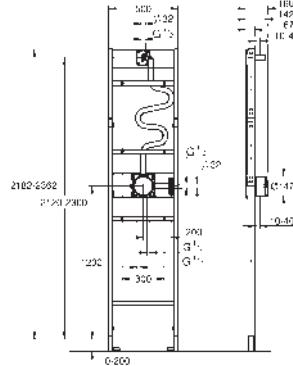

14 058 000

chrome

Universal extension set 2-handle thermostats, 25 mm
fits for concealed 2-handle thermostats in combination with
GROHE Rapido SmartBox

GROHE RAPIDO SHOWER FRAME

Ref. no.

Colour

103993 999 0