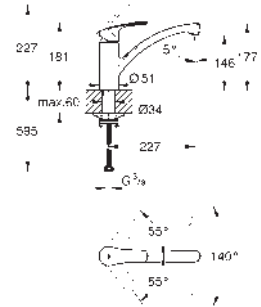

33 281 003
33 281 DC3
33 281 2433

chrome
supersteel
matte black

Eurosmart
Single-lever sink mixer 1/2"
low spout
GROHE Long-Life finish
GROHE SilkMove 35 mm ceramic cartridge
adjustable flow rate limiter
swivel cast spout
swivel area 140°, Lead and Nickel Free Inner Water Ways
mousseur with coin slot for tool free replacement
flexible connection hoses
metal fixation set
maximum flow rate (at 3 bar): 11 l/min
professional edition