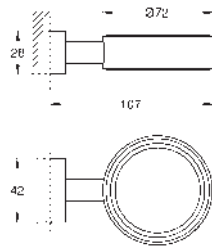

GROHE ESSENTIALS CUBE

Ref. no.

Colour

40 508 001
40 508 DC1
40 508 AL1

chrome
supersteel
brushed hard graphite

Essentials Cube Holder

material: metal
for crystal glass (40 372 001)
soap dish (40 368 001) or soap dispenser (40 394 001)
concealed fastening
GROHE Long-Life finish