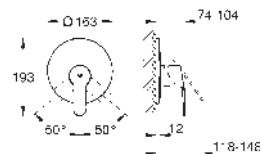

19 507 002

chrome

Eurostyle Cosmopolitan
Single-lever shower mixer

final installation for 33 964 000
without concealed body
GROHE Long-Life finish
escutcheon- and shaft-sealing
wall escutcheon
covered fixing