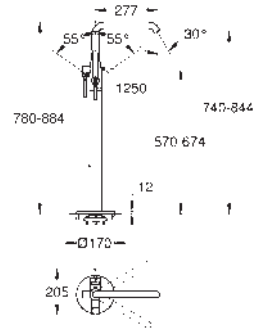

Ref. no.

Colour

25 248 001	chrome
25 248 DC1	supersteel
25 248 GL1	cool sunrise
25 248 GN1	brushed cool sunrise
25 248 DA1	warm sunset
25 248 DL1	brushed warm sunset
25 248 A01	hard graphite
25 248 AL1	brushed hard graphite
25 248 KF1	phantom black

Essence

Single-lever bath mixer 1/2", floor mounted

final installation for

29 086 / 45 984

without roughing-in-set

GROHE SilkMove 35 mm ceramic cartridge

with temperature limiter

GROHE Long-Life finish

automatic diverter: bath/shower

swivel spout with mousseur and stop limiter

adjustable swivel area 0° / 150° / 360°

projection 277 mm

integrated non-return valve in shower outlet

with shower holder

metal stick hand shower

Silverflex shower hose 1.250 mm (28 362)

protected against backflow

replaces Essence floor mounted bath mixer 23 491 xx1

45 984 001	chrome
Rough-in set 1/2" for floor-mounted mixers/spouts	

29 086 000	
Rough-in set 1/2" for floor-mounted mixers/spouts