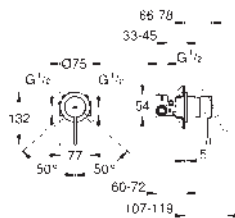

1. 29 197 000 chrome
2. **Essence**
   Single-lever shower mixer 1/2"
   consisting of:
   set for final installation
   metal lever
   concealed body
   GROHE SilkMove 46 mm ceramic cartridge
   GROHE Long-Life finish
   adjustable flow rate limiter
   escutcheon- and shaft-sealings
   optional temperature limiter