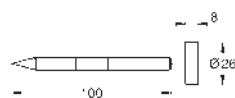

26 385 000

chrome

**Rainshower SmartControl
Compensation disc**
for Rainshower SmartControl systems
26 250, 26 361, 26 379
stackable