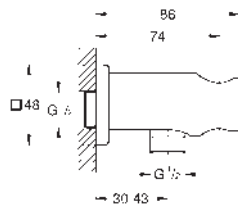

- 26 659 000 chrome
- 26 659 DC0 supersteel
- 26 659 GL0 cool sunrise
- 26 659 GN0 brushed cool sunrise
- 26 659 DA0 warm sunset
- 26 659 DL0 brushed warm sunset
- 26 659 A00 hard graphite
- 26 659 AL0 brushed hard graphite

Rainshower
Shower outlet elbow 1/2" with holder
with square escutcheon
48 x 48 mm
male connection thread 1/2"
metal body
protected against backflow
GROHE Long-Life finish