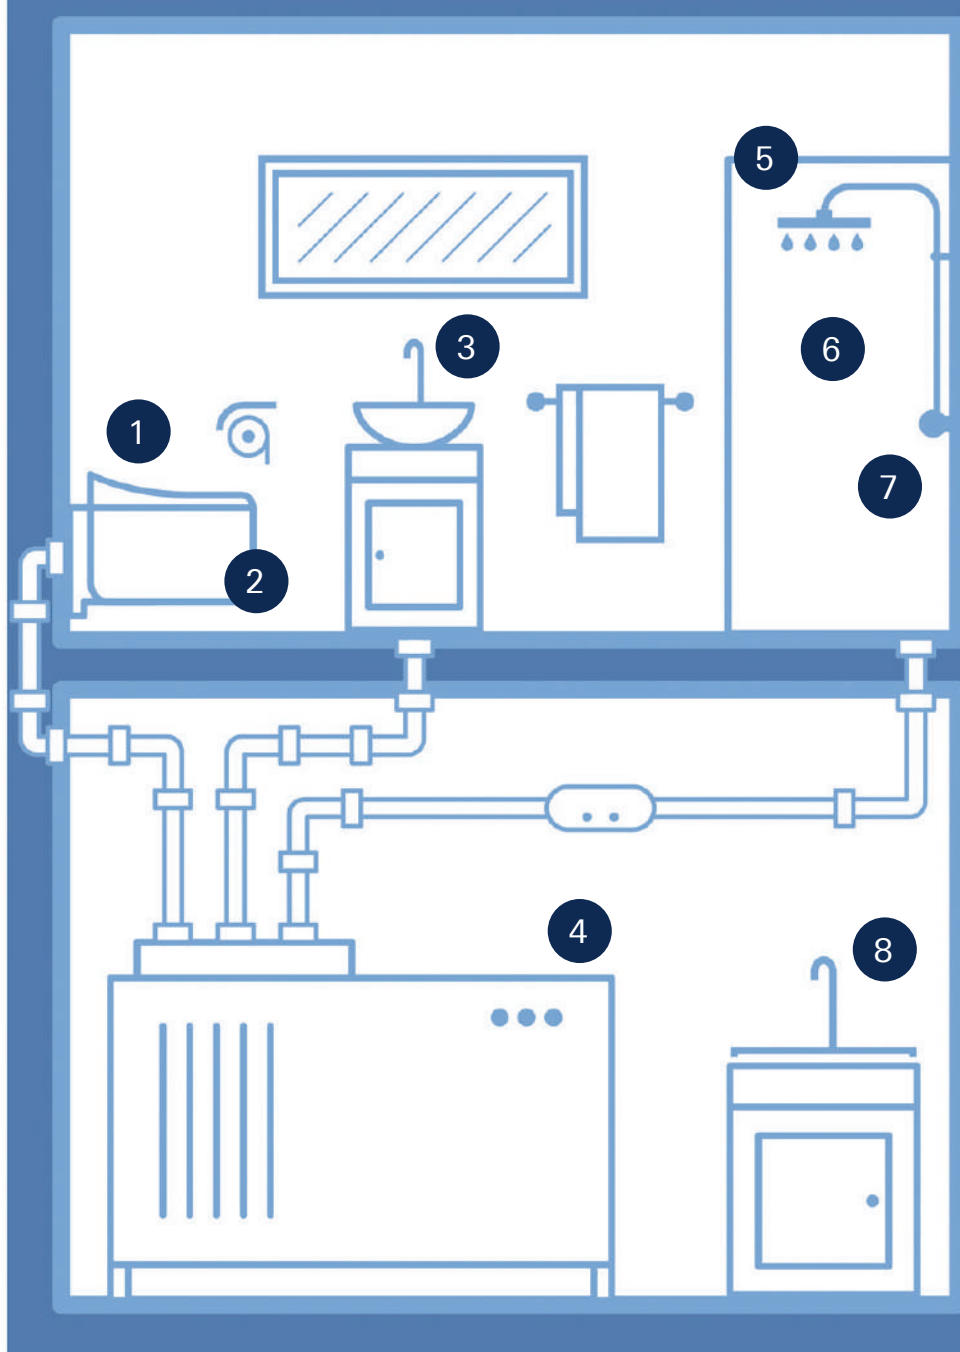

EVERY DROP COUNTS

GROHE'S RESOURCE-EFFICIENT TECHNOLOGIES

1 **GROHE**
SENSIA ARENA

2 **GROHE**
CERAMICS

3 **GROHE**
SILKMOVE ES

4 **GROHE**
SENSE AND
GROHE SENSE GUARD

5 **GROHE**
ECOJOY

For more information about sustainability
at GROHE, please visit [green.grohe.com](https://www.grohe.com/green)