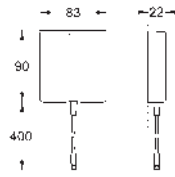

service
send and save profile
reset to factory or user settings
service details, demo mode
3 x 1.5 V DC (AAA) battery supply

36 340 000

Power extension cable
length 3.00 m

SPECIAL FAUCETS

36 338 000

Switch-mode power supply