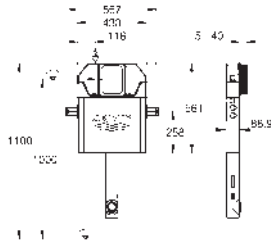

39 694 000

Solo Slim

Flushing cistern for WC 88.9 mm

flushing cistern SLIM, 3 - 6 l, containing following features:

adjustment ex factory 6 l and 3 l
pneumatic discharge valve offering 3 modes of operation: dual flush or start/stop or single flush
water supply from top
1/2" water supply connection including integrated angle valve and push fit flexible hose union
low noise (group I acc. to German Noise Specification)
insulated against condensation
Shortable inspection shaft incl. protection during construction phase, for vertical use
for mounting of small flush plates revision shaft 40 949 000 to be ordered separately