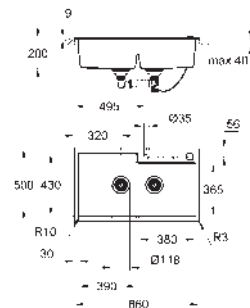

K500

Composite sink

model: K500 90-C 86/50 2.0

mounting type: top mount

material: quartz composite

GROHE Whisper

min. cabinet size: 900 mm

dimensions: 860 x 500 mm

1 bowl: 390 x 430 x 200 mm

2 bowl: 380 x 365 x 200 mm

outer radius: R3, inner bowl radius: R10

GROHE FastFixation installation system

sink mountable left

cut-out: 840 x 480 mm

drainer: automatic waste fitting

accessories included: automatic waste fitting with rotary handle, waste kit, basket

strainer waste, mounting set

optional: push to open excenter (40 986 SD0)

amount of fasteners included (top mount): 10

heat resistant up to 180° C