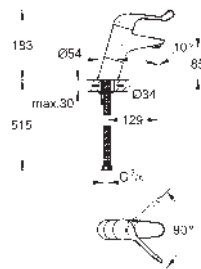

32 790 000

chrome

Euroeco Single Sequential
Single-lever safety basin mixer 1/2"
smooth body
high version
GROHE Long-Life finish
maximum flow rate (at 3 bar): 8 l/min
ceramic cartridge
adjustable flow rate limiter
adjustable temperature limiter
laminar flow straightener
lever length 120 mm
rapid installation system
flexible connection hoses