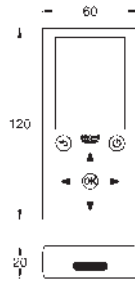

36 407 001

chrome

Remote control

for all GROHE one eye infra-red products as of 06/2015
monitoring
consumption and usage data
thermal disinfection cycles
auto flush cycles
configuration
cleaning mode on/off
thermal disinfection
detection range
shut off delay
auto flush
service
send and save profile
reset to factory or user settings
service details, demo mode
3 x 1.5 V DC (AAA) battery supply