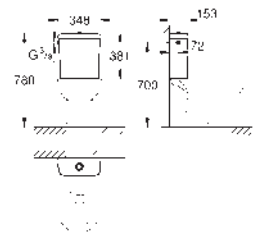

39 437 000

alpine white

Bau Ceramic

Exposed flushing cistern

side inlet
including flushing set
sanitary ware