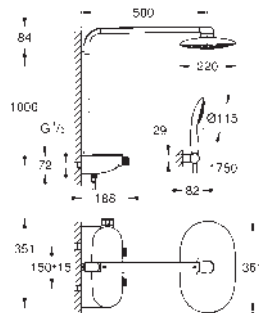

GROHE RAINSHOWER SYSTEM SMARTCONTROL

Ref. no.

Colour

26 250 000

chrome

Rainshower System SmartControl Duo 360 Shower system with Safety Mixer for wall mounting

horizontal 500 mm shower arm
exposed SmartControl Safety Mixer
head shower Rainshower Duo 360, spray plate chrome
GROHE PureRain and Trio Massage
Power&Soul 115 hand shower, spray plate white (27 671)
hand shower wall holder (27 055)
Silverflex shower hose 1750 mm 1/2" x 1/2" (28 388)
minimum flow rate 10 l/min.
GROHE DreamSpray perfect spray pattern
GROHE Long-Life finish
GROHE CoolTouch no risk of scalding
GROHE TurboStat compact cartridge
GROHE SafeStop safety button at 38C
GROHE SafeStop Plus optional temperature limiter at 43°C included
GROHE SmartControl push for ON-OFF, turn for volume adjustment
GROHE EasyReach shower tray
SpeedClean anti-lime system
Inner WaterGuide for a longer life
suitable for instantaneous heaters from 18 kW/h
TwistStop to prevent hose from twisting

26 250 LS0

moon white

ditto, head shower with white spray plate