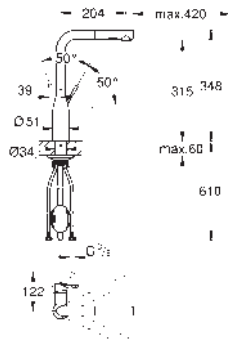

- 30 504 000 chrome
- 30 504 DC0 supersteel
- 30 504 GL0 cool sunrise
- 30 504 GN0 brushed cool sunrise
- 30 504 DA0 warm sunset
- 30 504 DL0 brushed warm sunset
- 30 504 A00 hard graphite
- 30 504 AL0 brushed hard graphite
- 30 504 KF0 phantom black

Essence

Single-lever sink mixer 1/2"

GROHE Long-Life finish

GROHE SilkMove 28 mm ceramic cartridge

pull-out dual spray - switching between regular flow and spray

diverter: laminar spray/SpeedClean shower jet

automatic return to laminar spray

metal spray

swivel tubular spout, swivel area 360°

integrated non-return valve

protected against backflow

flexible connection hoses, metal fixation set

integrated temperature limiter

maximum flow rate (at 3 bar): 8 l/min

replaces Essence sink mixer 30 270 xx0