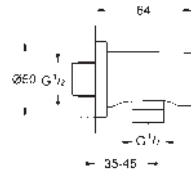

GROHE SHOWER ACCESSORIES

Ref. no.

Colour

- 27 057 000 chrome
- 27 057 DC0 supersteel
- 27 057 GL0 cool sunrise
- 27 057 GN0 brushed cool sunrise
- 27 057 DA0 warm sunset
- 27 057 DL0 brushed warm sunset
- 27 057 A00 hard graphite
- 27 057 AL0 brushed hard graphite

Rainshower
Shower outlet elbow 1/2"
male connection thread 1/2"
with round escutcheon
protected against backflow
GROHE Long-Life finish

- 22 118 KF0 phantom black
- ditto, Professional exclusive