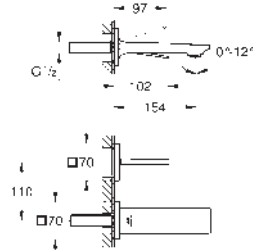

- 19 309 002 chrome
- 19 309 DC2 supersteel
- 19 309 GL2 cool sunrise
- 19 309 GN2 brushed cool sunrise
- 19 309 DA2 warm sunset
- 19 309 DL2 brushed warm sunset
- 19 309 AL2 brushed hard graphite

Allure
2-hole basin mixer
S-Size

wall mounted
without concealed body
final installation for 23 429
GROHE FeatherControl Joystick cartridge
GROHE Long-Life finish
GROHE Water Saving - Less water, perfect flow
maximum flow rate (at 3 bar): 5 l/min
GROHE AquaGuide adjustable slim air mousseur
centre distance 110 mm
projection 154 mm

1. 19 386 002 chrome
   - 19 386 DC2 supersteel
   - 19 386 GL2 cool sunrise
   - 19 386 GN2 brushed cool sunrise
   - 19 386 DA2 warm sunset
   - 19 386 DL2 brushed warm sunset
   - 19 386 AL2 brushed hard graphite
2. ditto, projection 212 mm

23 429 000
Rough-in for Joystick 2-hole basin mixers