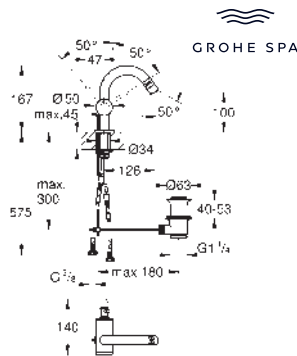

- 24 364 000 chrome
- 24 364 DC0 supersteel
- 24 364 GL0 cool sunrise
- 24 364 GN0 brushed cool sunrise
- 24 364 DA0 warm sunset
- 24 364 DL0 brushed warm sunset
- 24 364 AL0 brushed hard graphite

Atrio
Single-lever bidet mixer 1/2"
GROHE SilkMove 28 mm ceramic cartridge
with temperature limiter
GROHE Long-Life finish
tubular C-spout with ball-joint mousseur
pop-up waste set 1 1/4"
flexible connection hoses