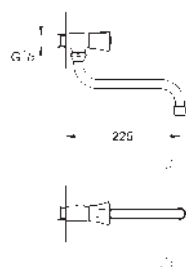

30 484 001

chrome

Costa L

Bibtap 1/2"

wall mounted

metal handle

heat insulated

marking: blue

GROHE Long-Life finish

GROHE Long-Life headparts

swivel tubular spout

swivel area 360°