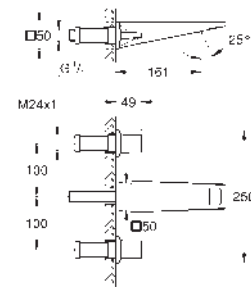

20 628 000
20 628 DC0
20 628 AL0

chrome
supersteel
brushed hard graphite

Allure Brilliant
3-hole basin mixer 1/2"
M-Size
wall mounted
without concealed body
final installation for 29 025
headparts 1/2" - 90°
GROHE Long-Life finish
GROHE Water Saving - Less water, perfect flow
maximum flow rate (at 3 bar): 5 l/min
spout with integrated mousseur
centre distance 200 mm
projection 161 mm

20 629 000
20 629 DC0
20 629 AL0

chrome
supersteel
brushed hard graphite

ditto, projection 210 mm

29 025 002
Rough-in set for 3-hole basin mixer