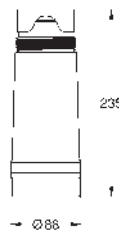

40 575 002

**GROHE Blue
UltraSafe filter**

BWT replacement filter for GROHE Blue water systems
filter capacity 3000 l, the filter must be replaced after 6 months of use
retains microplastic > 1 µm and 99,999 % of bacteria, removes lead by 99,5 %
reduces substances responsible for taste and odor, e.g. chlorine
Compatible with GROHE Blue Home, GROHE Blue Professional and
GROHE Blue Pure