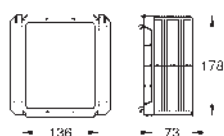

66 791 000

chrome

Revision shaft
for combination with Rapid SLX cisterns