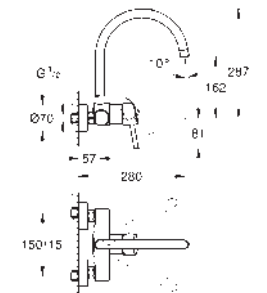

32 667 001

chrome

Concetto
Single-lever sink mixer 1/2"
wall mounted
GROHE Long-Life finish
GROHE SilkMove 46 mm ceramic cartridge
adjustable flow rate limiter
swivel tubular spout
swivel area 360°
projection 280 mm
S-unions
maximum flow rate (at 3 bar): 13.5 l/min

KITCHEN FITTINGS