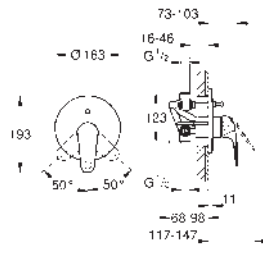

Ref. no.

Colour

32 747 001

chrome

Euroeco

Single-lever bath mixer 1/2"

concealed installation

GROHE Long-Life 46 mm ceramic cartridge

GROHE Long-Life finish

consisting of:

set for final installation (29 392 001)

concealed body(33 963)

adjustable flow rate limiter

automatic diverter: bath/shower

escutcheon- and shaft-sealing