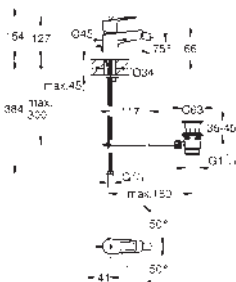

23 338 001

chrome

BauLoop
Single-lever bidet mixer 1/2"

GROHE Long-Life 28 mm ceramic cartridge
with temperature limiter
GROHE Long-Life finish
GROHE Water Saving - Less water, perfect flow
maximum flow rate (at 3 bar): 5 l/min
with ball joint
rapid installation system
plastic pop-up waste set 1 1/4"
flexible connection hoses