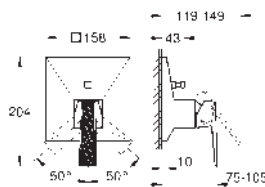

Allure Brilliant Private Collection
Single-lever mixer with 2-way diverter
knurled handle
final installation for GROHE Rapido SmartBox (35 604)
GROHE SilkMove 46 mm ceramic cartridge
GROHE Long-Life finish
GROHE FastFixation escutcheon with covered shaft sealing and covered fixing
metal escutcheon, retroactively 6° adjustable
automatic 2-way diverter
outlet B = 27 l/min, outlet C = 27 l/min

35 604 000
GROHE Rapido SmartBox universal rough-in box for concealed installation