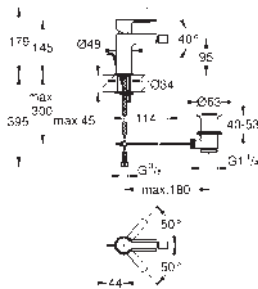

- 33 848 001 **chrome**
- 33 848 DC1 **supersteel**
- 33 848 AL1 **brushed hard graphite**

Lineare
Single-lever bidet mixer 1/2"
S-Size
GROHE SilkMove 28 mm ceramic cartridge
with temperature limiter
GROHE Long-Life finish
GROHE Water Saving - Less water, perfect flow
maximum flow rate (at 3 bar): 5 l/min
GROHE FastFixation Plus installation system
ball-joint mousseur
pop-up waste set 1 1/4"
flexible connection hoses