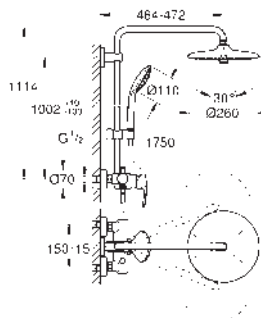

Euphoria System 260

Shower system with single lever mixer for wall mounting

horizontal swivable 450 mm shower arm
exposed single-lever shower mixer with diverter
head shower Euphoria 260 (26 457)
3 spray patterns:
Rain, SmartRain, Jet
maximum flow rate (at 3 bar): 7.5 l/min
with ball joint

hand shower Euphoria 110 Massage (27 239)

maximum flow rate (at 3 bar): 8.5 l/min

adjustable in height with gliding element

Silverflex shower hose 1750 mm 1/2" x 1/2" (28 388)

GROHE SilkMove 46 mm ceramic cartridge

GROHE DreamSpray perfect spray pattern

GROHE Long-Life finish

GROHE Water Saving - Less water, perfect flow

GROHE SprayDimmer (Stepless flow rate reduction)

GROHE FastFixation upper bracket adjustable

Inner WaterGuide for a longer life

SpeedClean anti-lime system

TwistStop to prevent hose from twisting

suitable for instantaneous heaters from 18 kW/h

minimum flow rate 7 l/min.