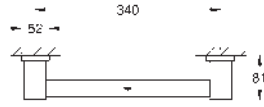

GROHE ESSENTIALS CUBE

Ref. no.

Colour

40 514 001
40 514 DC1
40 514 AL1

chrome
supersteel
brushed hard graphite

**Essentials Cube
Grip bar**

material: metal
392 mm (functional length 340 mm)
concealed fastening
GROHE Long-Life finish