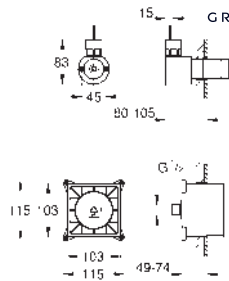

29 414 000

chrome

F-digital Deluxe

Rough-in set steam generator

for use with steam module (26 828 000 or 26 829 000)

- 1 rough-in box for steam outlet (115 x 115 x 49-77 mm)

- 1 rough-in box for temperature sensor (58 x 83 x 80-105 mm)

- 1 cable extension temperature sensor, 5 m

- 1 cable extension steam generator, 5 m

42 634 000

chrome

F-digital Deluxe

Cable extension (4-pin) steam generator and LED light of Aquasymphony, 5 m

extension between base unit box (26 864 000 or 36 476 000) and steam generator

(26 828 000 or 26 829 000)

cable extension up to 10 m