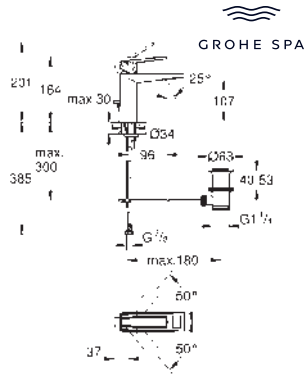

24 398 000
24 398 DC0
24 398 ALO

chrome
supersteel
brushed hard graphite

Allure Brilliant Private Collection
Single-lever basin mixer 1/2"
M-Size
lever with white Caesarstone inlay
GROHE SilkMove 28 mm ceramic cartridge
temperature limiter
GROHE Long-Life finish
GROHE Water Saving - Less water, perfect flow
maximum flow rate (at 3 bar): 5 l/min
GROHE FastFixation installation system
spout with integrated mousseur
pop-up waste set 1 1/4"
flexible connection hoses