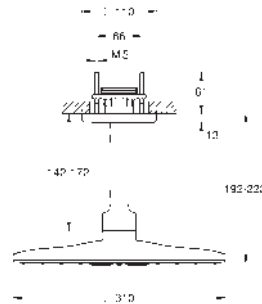

- 26 481 000 chrome
- 26 481 DC0 supersteel
- 26 481 GL0 cool sunrise
- 26 481 GN0 brushed cool sunrise
- 26 481 DA0 warm sunset
- 26 481 DL0 brushed warm sunset
- 26 481 A00 hard graphite
- 26 481 AL0 brushed hard graphite

Rainshower SmartActive 310 Cube
Head shower set ceiling 142 mm, 2 sprays
head shower Rainshower SmartActive 310 Cube
2 spray patterns: GROHE PureRain, ActiveRain
142 mm ceiling shower arm
GROHE DreamSpray perfect spray pattern
GROHE Long-Life finish
SpeedClean anti-lime system
Inner WaterGuide for a longer life
requires rough-in set 26 483 or 26 484 - to be ordered separately

- 26 481 LS0 moon white
- ditto, head shower with white spray plate