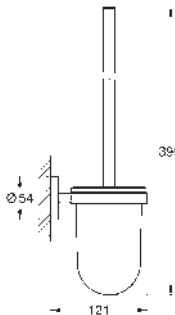

- 40 374 001 chrome
- 40 374 DC1 supersteel
- 40 374 GL1 cool sunrise
- 40 374 GN1 brushed cool sunrise
- 40 374 DA1 warm sunset
- 40 374 DL1 brushed warm sunset
- 40 374 A01 hard graphite
- 40 374 AL1 brushed hard graphite

Essentials

Toilet brush set

material: glass / metal

wall mounted

concealed fastening

GROHE Long-Life finish

holding force: max. 5 kg

the specified holding capacity is valid for static (slowly applied) load and intended use only

- 102468 243 0 matte black
- ditto, Professional exclusive

- 40 392 000 chrome
- Spare brush

- 40 393 000 daVinci satin white
- Spare glass