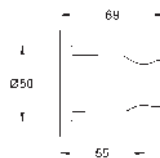

27 074 000
27 074 DC0
27 074 GL0
27 074 GN0
27 074 DA0
27 074 DL0
27 074 A00
27 074 AL0

chrome
supersteel
cool sunrise
brushed cool sunrise
warm sunset
brushed warm sunset
hard graphite
brushed hard graphite

Rainshower
Wall hand shower holder
not adjustable
with round escutcheon
GROHE Long-Life finish

22 117 KF0

phantom black

ditto, Professional exclusive

SHOWERS