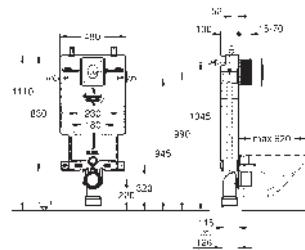

38 825 000

chrome

Uniset

2-in-1 set for WC

with flushing cistern GD 2

Uniset element for WC (38 643 001)

Skate Cosmopolitan flush plate, chrome (38 732 000)

GROHE UNISSET FRAMES AND ACCESSORIES