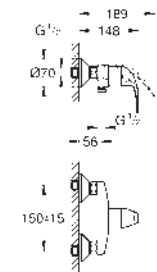

23 631 000

chrome

BauCurve
Single-lever shower mixer 1/2"
wall mounted
GROHE Long-Life 35 mm ceramic cartridge
GROHE Long-Life finish
shower bottom outlet 1/2"
S-unions