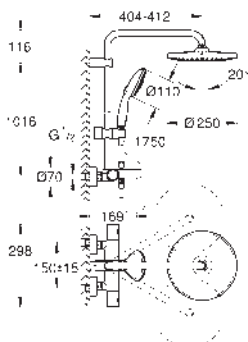

26 978 001

chrome

Tempesta System 250

Shower system with Bath Safety Mixer for wall mounting

consisting of:

horizontal swivable 390 mm shower arm

exposed Safety Mixer with Aquadimmer function

allows change between:

head shower Tempesta 250 (26 666)

spray pattern:

Rain

head shower with white rear cover

with ball joint

rotation angle $\pm 10^\circ$

bath inlet

separate diverter for hand shower

hand shower Tempesta 110 (27 597)

2 spray patterns:

Rain, Jet

adjustable in height with gliding element

Rotaflex TwistStop shower hose 1750 mm 1/2" x 1/2" (28 410)

maximum flow rate (at 3 bar): 7.3 l/min

GROHE Water Saving - Less water, perfect flow

GROHE TurboStat compact cartridge

GROHE SafeStop safety button at 38C

GROHE SafeStop Plus optional temperature limiter at 43°C included

GROHE SmartSwitch - easily rotate the dial to enjoy your preferred spray option

GROHE DreamSpray perfect spray pattern

ShockProof silicone ring prevents damages

caused by shower falling

GROHE Long-Life finish

SpeedClean anti-lime system

Inner WaterGuide for a longer life

TwistStop to prevent hose from twisting

suitable for instantaneous heaters from 18 kW/h

minimum flow rate 7 l/min.

professional edition