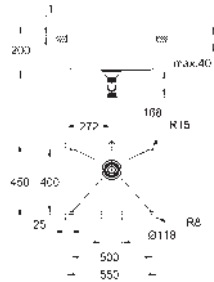

GROHE STAINLESS STEEL SINKS

Ref. no.

Colour

- 31 574 SD1   **stainless steel**
- 31 574 GN1   **brushed cool sunrise**
- 31 574 DL1   **brushed warm sunset**
- 31 574 AL1   **brushed hard graphite**

K700U

Stainless steel sink

model: K700U 60-S 54.4/44.4 1.0

mounting type: undermount, top mount or flush mount

material: stainless steel AISI 304 (V2A)

material thickness: 1 mm

GROHE Long-Life finish

finish: satin finish

GROHE Whisper

min. cabinet size: 600 mm

dimensions: 550 x 450 mm

1 bowl: 500 x 400 x 200 mm

outer radius: R16 (undermount)/R3 (topmount), inner bowl radius: R15

GROHE FastFixation installation system

cut-out (undermount): 502 x 402 mm (R16)

cut-out (top mount): 535 x 435 mm

cut-out (flush mount): 535 x 435 mm (R3)(top step outer size: -551 x 451 -R8 deep -3.5 mm)

drainer: Ø 3.5" basket strainer waste

accessories included: waste kit, basket strainer waste, mounting set

optional: push to open excenter (40 986 SD0)

amount of fasteners included (top mount): 8

amount of fasteners included (undermount): 8