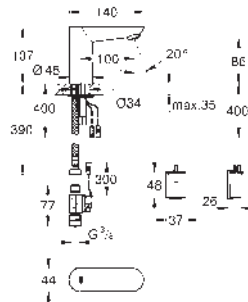

GROHE EUROECO COSMOPOLITAN E

Ref. no.

Colour

36 271 000

chrome

Euroeco Cosmopolitan E

Infra-red electronic basin tap without mixing device

with infrared sensor for bi-directional communication for monitoring, configuration and service purpose for cold or premixed water
6V lithium battery, type CR-P2
battery lifetime: approx. 7 years (150 actuations a day)

GROHE Long-Life finish

GROHE Water Saving - Less water, perfect flow

maximum flow rate (at 3 bar): 5 l/min
flexible connection hoses, dirt strainers
external solenoid valve, external battery
rapid installation system
multistage battery status display

7 pre-set programs:

auto flush, thermal disinfection, cleaning mode

additional functions and precise settings by remote control 36 407

CE approved, type of protection faucet IP 59K