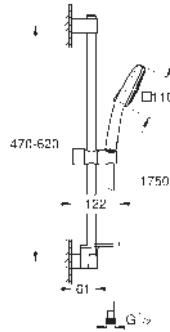

GROHE TEMPESTA CUBE

Ref. no.

Colour

26 907 003

chrome

Tempesta Cube 110

Shower rail set 2 sprays (Rain, Jet)

hand shower Tempesta Cube 110 (26 746)

shower rail, 600 mm (27 523)

Relaxaflex hose 1750 mm 1/2"x1/2" (28 154)

GROHE EasyReach tray (26 770)

GROHE Water Saving - Less water, perfect flow

GROHE SmartSwitch - easily rotate the dial to enjoy your preferred spray option

GROHE DreamSpray perfect spray pattern

GROHE Long-Life finish

GROHE FastFixation (adjustable upper bracket for existing drill holes)

adjustable glider (turn and glide shower holder)

SpeedClean anti-lime system

Inner WaterGuide - inner insulation for surface and scalding protection

ShockProof silicone ring prevents damages

caused by shower falling

maximum flow rate (at 3 bar): 7.4 l/min

suitable for instantaneous heater

professional edition