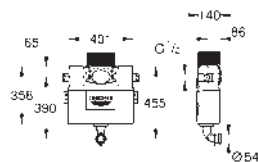

38 422 000

**Flushing cistern for WC
0.82 m installation height**

dual flush discharge valve, pneumatic
front or top actuation
water supply from left/right or top
low noise (group I acc. to German Noise Specification)
insulated against condensation
415 x 410 x 360 mm
1/2" water supply connection
fixing brackets
flush pipe
Shortable inspection shaft incl. protection during construction phase
for mounting of small flush plates please order revision shaft 40 950 000 (sold separately)