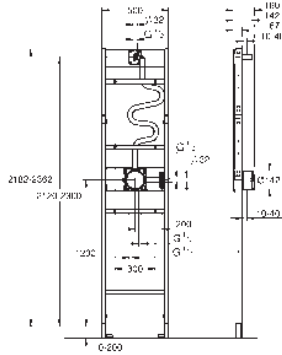

GROHE RAPIDO SHOWER FRAME

Ref. no.

Colour

103993 999 0

Rapido Shower Frame

Element for mono concealed shower installation

for shower installations with one hand shower and a Mono head shower
pre-mounted rough-in set GROHE Rapido SmartBox (35 604)
pre-mounted wall outlets for hand and head shower
pre-mounted and insulated mixed water pipes
for on-the-wall installations or dry-cladding
powder coated steel frame, self-supporting
completely pre-assembled
depth adjustable
2 inlets below, 1/2"
min. installation depth (from rough wall to end finish) 77-107 mm
min. installation depth (from rough wall to frame front) 67 mm
head shower outlet height adjustable by 180 mm
sealing fleeces
leak test done ex factory
suitable for concealed 2-function trim sets
suitable for GROHE shower outlet elbows with male connection threads, 1/2"
suitable for GROHE shower arms with male connection threads, 1/2"
for on-the-wall installation please order wall brackets 103 999 9990 (sold separately)