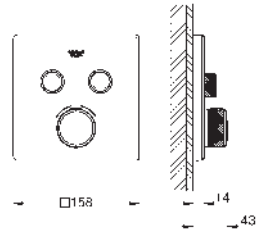

GROHE GROHTHERM SMARTCONTROL

Ref. no.

Colour

29 156 LS0

moon white/chrome

Grotherm SmartControl

Safety mixer for concealed installation with 2 valves

final installation for GROHE Rapido SmartBox (35 604)

GROHE FastFixation metal wall escutcheon, retroactively 6° adjustable

GROHE Long-Life finish

GROHE SmartControl push for ON-OFF, turn for volume adjustment
exchangeable symbols

GROHE TurboStat compact cartridge

GROHE ProGrip with knurl structure

GROHE SafeStop safety button at 38°C

GROHE SafeStop Plus optional temperature limiter at 43°C or 46°C included

built-in non-return valves and dirt strainers

multiple outlets can be run simultaneously

cover plate in moon white acrylic glass

flow performance: outlet B = 24 l/min, outlet C = 26 l/min, outlet B+C = 29 l/min

35 604 000

GROHE Rapido SmartBox universal rough-in box for concealed installation