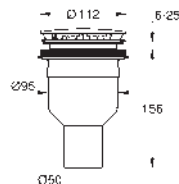

49 533 000

chrome

49 533 SH0

alpine white

Waste set for universal shower tray

Ø 112 mm

vertical outlet

GROHE Long-Life finish

flow rate 1.1 l/s according to DIN EN 274