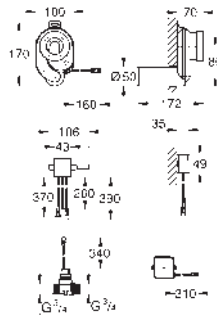

39 368 000

Temperature sensor for urinal

with transformer 100-240 V AC, 50-60 Hz, 6.75 V DC
siphon with temperature sensor
cartridge with solenoid valve and dirt strainer
flow pressure min 0.5 bar
operating pressure max 10 bar
7 pre-set programs:
auto flush, cleaning mode, pre-flush on/off
CE approved