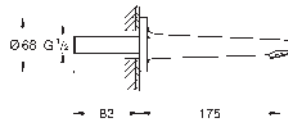

13 471 001

chrome

Euroeco

Bath spout
wall mounted

GROHE Long-Life finish
mousseur
projection 171 mm
male thread 1/2"
professional edition