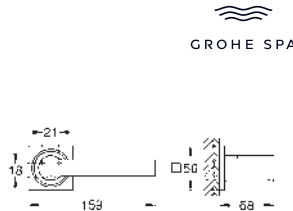

1. GROHE SPA
2. 40 279 001
   - 40 279 DC1
   - 40 279 GL1
   - 40 279 GN1
   - 40 279 DA1
   - 40 279 DL1
   - 40 279 AL1

- chrome
- supersteel
- cool sunrise
- brushed cool sunrise
- warm sunset
- brushed warm sunset
- brushed hard graphite

Allure
Toilet paper holder
without cover
material: metal
concealed fastening
GROHE Long-Life finish