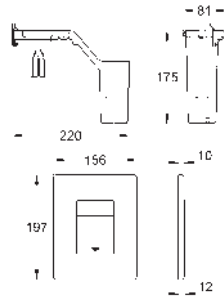

38 805 000

chrome

Skate Cosmopolitan Set Fresh

Flush plate

for dual flush
with **GROHE Fresh**
fixing frame with opening function
with box for support of aromatic tabs
for chlorine-free tabs only
for pneumatic discharge valve AV1
vertical and horizontal installation
156 x 197 mm
material: ABS

GROHE Long-Life finish

GROHE Water Saving - Less water, perfect flow
for combination with Rapid SL and Uniset with GD 2 cisterns
for use with Rapid SLX please order shaft 66 791 000 (sold separately)