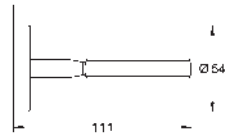

GROHE BAUCOSMOPOLITAN

Ref. no.

Colour

40 585 001

chrome

**BauCosmopolitan
Holder**

material: metal
for crystal glass (40 372 001), soap dish (40 368 001),
or soap dispenser (40 394 001)
concealed fastening
GROHE Long-Life finish