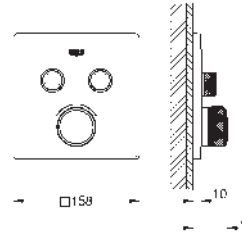

29 124 000 chrome
29 124 DC0 supersteel
29 124 GL0 cool sunrise
29 124 GN0 brushed cool sunrise
29 124 DA0 warm sunset
29 124 DL0 brushed warm sunset
29 124 A00 hard graphite
29 124 AL0 brushed hard graphite

Grohtherm SmartControl

Safety mixer for concealed installation with 2 valves
final installation for GROHE Rapido SmartBox (35 604)
GROHE FastFixation metal wall escutcheon, retroactively 6° adjustable
GROHE Long-Life finish
GROHE SmartControl push for ON-OFF, turn for volume adjustment
exchangeable symbols
GROHE TurboStat compact cartridge
GROHE ProGrip with knurl structure
GROHE SafeStop safety button at 38C
GROHE SafeStop Plus optional temperature limiter at 43°C or 46°C included
built-in non-return valves and dirt strainers
multiple outlets can be run simultaneously
flow performance: outlet B = 24 l/min, outlet C = 26 l/min, outlet B+C = 29 l/min

35 604 000
GROHE Rapido SmartBox universal rough-in box for concealed installation