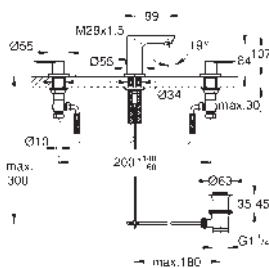

20 187 000

chrome

Eurocosmo
3-hole basin mixer 1/2"
S-Size
ceramic headparts 1/2", 90°
GROHE Long-Life finish
GROHE FastFixation installation system
spout with mousseur
pop-up waste set 1 1/4"
flexible connection hoses between spout and side valves