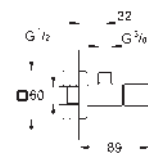

22 012 000

chrome

22 012 DC0

supersteel

22 012 AL0

brushed hard graphite

Eurocube
Angle valve 1/2"
wall connection 1/2"
outlet thread 3/8"
Cartridge headpart
metal handle
marking: neutral
metal push-on escutcheon