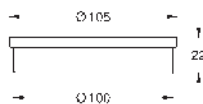

Atrio

Holder

fits soap dish 40 883 000 or hair dryer inlet 40 964 001 (please order separately)

material: metal

concealed fastening

GROHE Long-Life finish

40 883 000

chrome