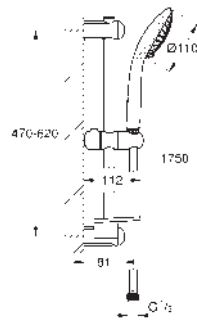

27 232 001

chrome

**Euphoria 110 Champagne
Shower rail set 3 sprays**

handshower Champagne (27 222)
maximum flow rate (at 3 bar): 17 l/min
shower rail, 600 mm (27 499)
Silverflex shower hose 1750 mm 1/2" x 1/2" (28 388)
GROHE EasyReach tray (27 596)
GROHE SprayDimmer (Stepless flow rate reduction)
GROHE DreamSpray perfect spray pattern
GROHE Long-Life finish
GROHE FastFixation upper bracket adjustable
SpeedClean anti-lime system
Inner WaterGuide for a longer life
TwistStop to prevent hose from twisting