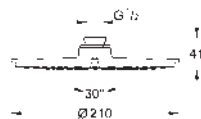

28 368 00E

chrome

Rainshower Cosmopolitan 210
Head shower 1 spray

spray pattern:
Rain
maximum flow rate (at 3 bar): 5 l/min
Ø 210 mm
material: metal
with ball joint
rotation angle $\pm 15^\circ$
connection thread 1/2"
GROHE Water Saving - Less water, perfect flow
GROHE Long-Life finish
SpeedClean anti-lime system

28 373 000

chrome

ditto, with GROHE Water Saving 8 l/min flow limiter