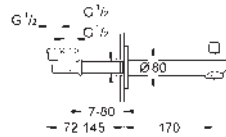

13 262 000

chrome

Eurocosmo
Bath spout
wall mounted
GROHE Long-Life finish
automatic diverter: bath/shower
male thread 1/2"
projection 170 mm