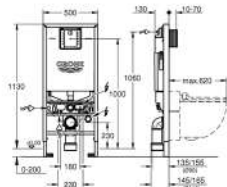

including flow manager

prevents overflow in rimless toilets
easy flow regulation via inspection shaft without removing the valves
for on-the-wall installation 38 558 00M needs to be ordered separately
for flush plates 156x197 mm revision shaft 66 791 needs to be ordered