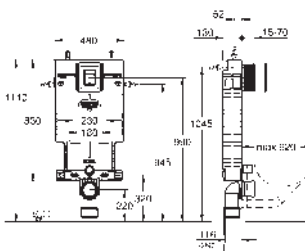

38 825 000

chrome

Uniset

2-in-1 set for WC

with flushing cistern GD 2

Uniset element for WC (38 643 001)

Skate Cosmopolitan flush plate, chrome (38 732 000)

GROHE UNISSET FRAMES AND ACCESSORIES