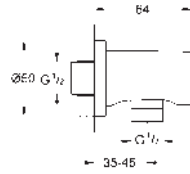

GROHE SPA

GROHE SPA SHOWER ACCESSORIES

Ref. no.

Colour

SPA SHOWERS

- 27 057 000 chrome
- 27 057 DC0 supersteel
- 27 057 GL0 cool sunrise
- 27 057 GN0 brushed cool sunrise
- 27 057 DA0 warm sunset
- 27 057 DL0 brushed warm sunset
- 27 057 AL0 brushed hard graphite
- 27 057 A00 hard graphite

Rainshower
Shower outlet elbow 1/2"
male connection thread 1/2"
with round escutcheon
protected against backflow
GROHE Long-Life finish