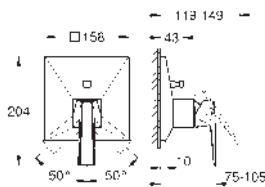

Allure Brilliant Private Collection
Single-lever mixer with 2-way diverter
white Caesarstone handle
final installation for GROHE Rapido SmartBox (35 604)
GROHE SilkMove 46 mm ceramic cartridge
GROHE Long-Life finish
GROHE FastFixation escutcheon with covered shaft sealing and covered fixing
metal escutcheon, retroactively 6° adjustable
automatic 2-way diverter
outlet B = 27 l/min, outlet C = 27 l/min

35 604 000
GROHE Rapido SmartBox universal rough-in box for concealed installation