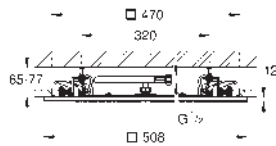

26 873 000

chrome

Rainshower Aqua 20"
Ceiling shower 1 spray

Rain

508 x 508 mm
material: metal

connection thread 1/2"

GROHE DreamSpray perfect spray pattern

GROHE Long-Life finish

SpeedClean anti-lime system