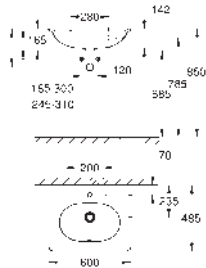

39 565 00H

alpine white

**Essence
Wash basin 60**

wall hung
1 hole punched, 2 holes pre-punched
with overflow on opposite site to faucet
600 x 485 mm
suitable for half and full pedestal
sanitary ware
GROHE PureGuard anti-scale coating and anti-bacterial glazing