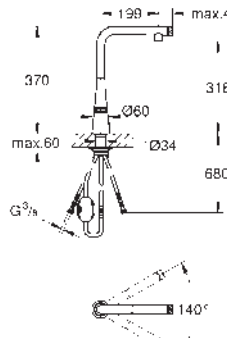

31 593 002
31 593 DC2

chrome
supersteel

Zedra SmartControl

Sink mixer with SmartControl

GROHE Long-Life finish

pull-out spray with laminar

GROHE Magnetic Docking guarantees easy retraction and smooth docking

GROHE SmartControl push for ON-OFF, turn for volume adjustment from water

saving eco mode to Full Flow

temperature adjustment by turning of mixing valve on body

swivel tubular spout, swivel area 140°

protected against backflow

flexible connection hoses

metal fixation set

Lead and Nickel Free Inner Water Ways

maximum flow rate (at 3 bar): 10 l/min