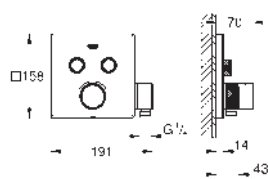

35 604 000
GROHE Rapido SmartBox universal rough-in box for concealed installation