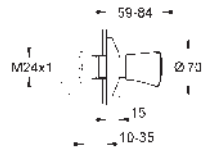

19 854 001

chrome

Costa L
Concealed valve exposed part
for concealed valves 29 800 1/2", 29 802 3/4", 29 805 1"
installation depth infinitely adjustable
10 - 35 mm
metal handle
heat insulated
marking: blue
escutcheon
GROHE Long-Life finish

19 855 001

chrome

ditto, marking red