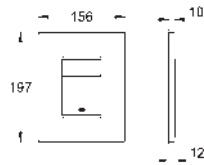

GROHE FLUSH PLATES FOR WC

Ref. no.

Colour

38 732 SHH

alpine white

**Skate Cosmopolitan
Flush plate**

for dual flush
for pneumatic discharge valve AV1
vertical and horizontal installation
156 x 197 mm
material: ABS

GROHE Long-Life finish

GROHE Water Saving - Less water, perfect flow

anti-bacterial finish for increased hygiene

for combination with Rapid SL and Uniset with GD 2 cisterns

for use with Rapid SLX please order shaft 66 791 000 (sold separately)