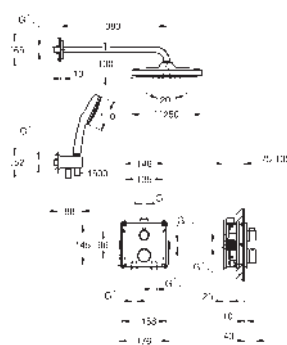

Grotherm

Concealed shower system with Tempesta 250 Cube

consisting of:

concealed thermostatic shower mixer for 2 outlets with integrated shut off/diverter valve (24 079)

GROHE Rapido SmartBox universal rough-in box, 1/2" (35 604)

Tempesta 250 Cube head shower set 9.5 l/min (26 687) including horizontal shower arm 380 mm

Tempesta 110 Cube hand shower 2 sprays (27 571)

shower outlet elbow 1/2" with wall shower holder (26 370)

Rotaflex shower hose 1500 mm 1/2" x 1/2" (28 409)

optional flow regulator 9.5 l/min included for hand shower

34 730 000

chrome