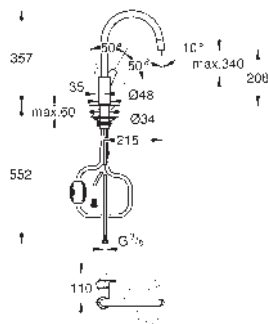

30 536 000

chrome

BauEdge
Single-lever sink mixer 1/2"
high spout
GROHE Long-Life finish
GROHE Long-Life 28 mm ceramic cartridge
Lead and Nickel Free Inner Water Ways
pull-out mousseur spray
adjustable flow rate limiter
swivel tubular spout
swivel area 360°
protected against backflow
flexible connection hoses
metal fixation set
maximum flow rate (at 3 bar): 8 l/min
minimum pressure 1.0 bar