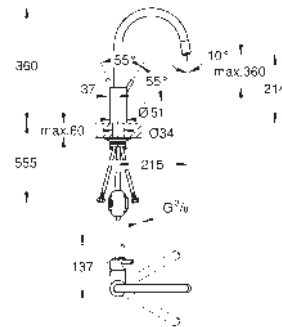

32 663 003
32 663 DC3

chrome
supersteel

Concetto
Single-lever sink mixer 1/2"
high spout
GROHE Long-Life finish
GROHE SilkMove 35 mm ceramic cartridge
Lead and Nickel Free Inner Water Ways
pull-out mousseur spray
adjustable flow rate limiter
swivel tubular spout
swivel area 360°
protected against backflow
flexible connection hoses
metal fixation set
maximum flow rate (at 3 bar): 9.5 l/min