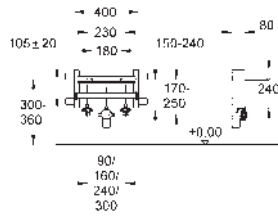

for on-the-wall installation please order support feet 37 304 000 (sold separately)

GROHE UNISSET FRAMES AND ACCESSORIES

Ref. no.

Colour

38 703 000

Uniset

Element for bidet

steel frame, hot galvanized, with 4 fixing brackets
2 bidet fixing bolts
height adjustabel fitting and outlet connections
HT-outlet bend Ø 50 mm
seal Ø 32 mm
2 variable fitting connections 1/2"