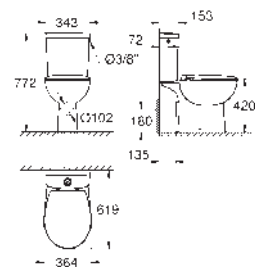

39 347 000

alpine white

Bau Ceramic
Bundle close coupled WC
Bau Ceramic floor standing toilet with horizontal outlet (39 428 000)
Bau Ceramic exposed flushing cistern (39 437 000)
Bau Ceramic WC seat (39 493 000)