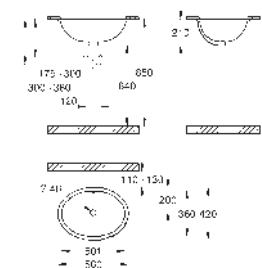

39 423 000

alpine white

Bau Ceramic Undercounter wash basin 55
installation from below
with overflow
560 x 420 mm
sanitary ware
21 pieces per pallet