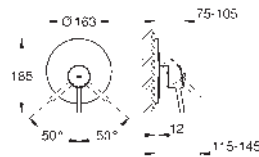

19 345 001

chrome

Concetto

Single-lever shower mixer

final installation for 33 964 000

without concealed body

GROHE Long-Life finish

escutcheon- and shaft-sealing

wall escutcheon

covered fixing