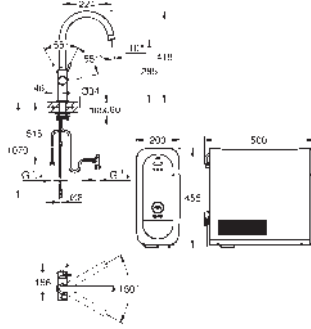

type of protection IP 21, CE approved

requires ventilation holes in the bottom of the kitchen cabinet

software set-up, monitoring of filter and CO₂ capacity via

GROHE Watersystems app

push notifications at low filter resp. CO₂ capacity

GROHE Blue filter S-Size and filter head with flexible water hardness adjustment

for regions with water hardness of more than 9° dKH

compatible with GROHE Blue filter S-Size, M-Size, GROHE Blue activated carbon

filter, GROHE Blue Ultrasafe filter and GROHE Blue magnesium+ filter

GROHE Blue 425 g CO₂ bottle

System requirements Apple

iPhone with iOS 14.0 or higher

System requirements Android

smart phone with Android 10.0 or higher

Mobile devices and GROHE Watersystems app*** are not included in delivery
and have to be ordered separately via an authorised Apple store/store/iTunes or
Google Play store.

* The Bluetooth word mark and logos are registered trademarks owned by
Bluetooth SIG, Inc. and any use of such marks by Grohe AG is under license.
Other trademarks and trade names are those of their respective owners.

** Apple, the Apple logo, iPod, iPod Touch, iPhone and iTunes are trademarks of
Apple Inc., registered in the U.S. and other countries. Apple is not responsible for
the function of this device or its compliance with safety and regulatory standards.

*** Available for free via iTunes app or Google Play store.

31 455 KS1 **velvet black**
ditto, Professional exclusive