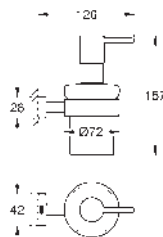

40 756 001

chrome

Essentials Cube Soap dispenser with holder

material: glass / metal
filling quantity 160 ml
holder (40 508 001)
soap dispenser (40 394 001)
concealed fastening
GROHE Long-Life finish