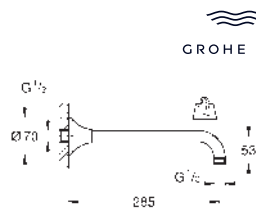

- 26 900 000 chrome
- 26 900 IGO chrome/gold

Rainshower Grandera
Shower arm 285 mm
projection 282 mm
material: metal
connection thread 1/2"
GROHE Long-Life finish