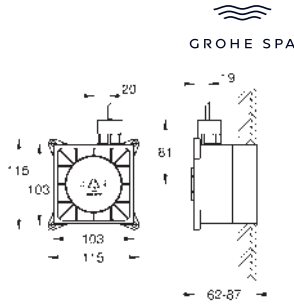

29 413 000

chrome

**F-digital Deluxe
Rough-in set sound set**

for use with double sound modules (36 473 000)

- 2 rough-in sets (115 x 115 x 62-87 mm)
- 2 cable extensions (5 m each)
- 1 Y-piece