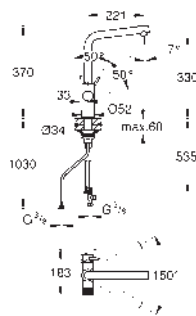

30 588 000

chrome

GROHE Blue Pure Minta

Filter faucet

consisting of:

GROHE Blue single-lever sink mixer with filter function
single hole installation

L-spout

separate handle for filtered water

GROHE SilkMove 28 mm ceramic cartridge

swivel tubular spout

swivel area 150°

separate inner water ways for filtered and non-filtered water

flexible connection hoses

the faucet must be installed with a filter starter set of your choice