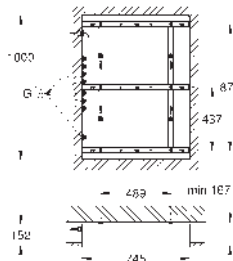

Rainshower Aqua 40"
Rough-in set

for use with Rainshower Aqua 40" AquaSymphony ceiling shower

1000 mm x 745 mm x 152 mm

min. installation depth: 167 mm

1/2" connections

The ceiling construction must be appropriate for the static requirement of the product (total product weight > 70 kg). Performance of the drainage must be of sufficient size (> 100 l/min).

48 348 000

chrome

Spray face

for SmartControl and head showers with multiple Bokoma sprays

including spray face with / without GROHE Logo

including disassembly-key