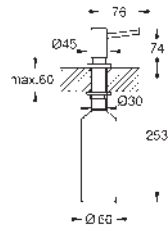

40 535 000
40 535 DC0
40 535 GL0
40 535 GN0
40 535 DA0
40 535 DL0
40 535 A00
40 535 AL0

chrome
supersteel
cool sunrise
brushed cool sunrise
warm sunset
brushed warm sunset
hard graphite
brushed hard graphite

Cosmopolitan soap dispenser
for liquid soap
storage bin 500 ml
GROHE Long-Life finish