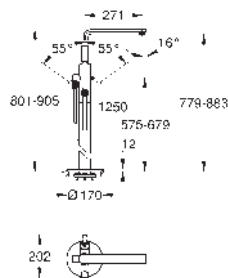

- 23 792 001 **chrome**
- 23 792 DC1 **supersteel**
- 23 792 AL1 **brushed hard graphite**

Lineare

Single-lever bath mixer 1/2", floor mounted

final installation for 29 086 / 45 984
GROHE SilkMove 35 mm ceramic cartridge with temperature limiter
GROHE Long-Life finish
automatic diverter: bath/shower
spout with mousseur
projection 271 mm
integrated non-return valve in shower outlet
with shower holder
metal stick hand shower
shower hose 1250 mm
protected against backflow

- 45 984 001 **chrome**
- **Rough-in set 1/2" for floor-mounted mixers/spouts**

- 29 086 000 **Rough-in set 1/2" for floor-mounted mixers/spouts**