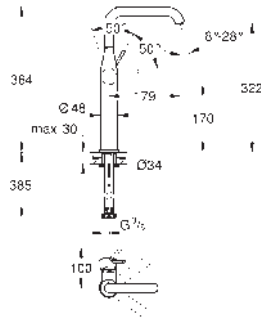

GROHE ESSENCE

Ref. no.

Colour

- 24 170 001 chrome
- 24 170 DC1 supersteel
- 24 170 GL1 cool sunrise
- 24 170 GN1 brushed cool sunrise
- 24 170 DA1 warm sunset
- 24 170 DL1 brushed warm sunset
- 24 170 A01 hard graphite
- 24 170 AL1 brushed hard graphite
- 24 170 KF1 phantom black

Essence
Single-lever basin mixer 1/2"
XL-Size
for free-standing basins
GROHE SilkMove 28 mm ceramic cartridge
with temperature limiter
GROHE Long-Life finish
GROHE Water Saving - Less water, perfect flow
maximum flow rate (at 3 bar): 6.5 l/min
GROHE AquaGuide adjustable mousseur
GROHE FastFixation Plus installation system
swivel spout with mousseur and stop limiter
adjustable swivel area 0° / 90° / 360°
smooth body
flexible connection hoses
replaces Essence basin mixer 32 901 xx1