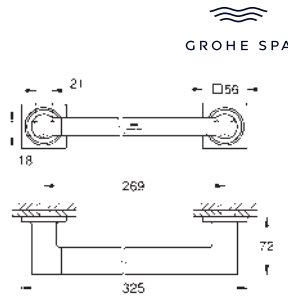

GROHE SPA

GROHE
ALLURE

SPA BATH
FAUCETS

Ref. no.

Colour

1. GROHE SPA
2. 40 955 001
   - 40 955 DC1
   - 40 955 GL1
   - 40 955 GN1
   - 40 955 DA1
   - 40 955 DL1
   - 40 955 AL1

- chrome
- supersteel
- cool sunrise
- brushed cool sunrise
- warm sunset
- brushed warm sunset
- brushed hard graphite

Allure
Grab rail
material: metal
concealed fastening
center distance 269 mm
GROHE Long-Life finish