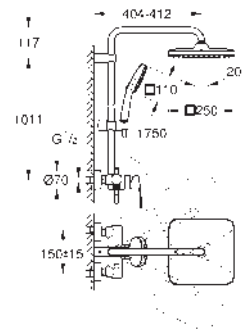

26 692 001

chrome

Tempesta System 250 Cube

Shower system with single lever mixer for wall mounting

horizontal swivable 390 mm shower arm (14 047)

exposed single-lever shower mixer with diverter

head shower Tempesta 250 Cube (26 685)

spray pattern: Rain

head shower with white rear cover

with ball joint

hand shower Tempesta Cube 110 (27 571)

adjustable in height with gliding element

Rotaflex TwistStop shower hose 1750 mm 1/2" x 1/2" (28 410)

maximum flow rate (at 3 bar): 7.3 l/min

GROHE Water Saving - Less water, perfect flow

GROHE SilkMove 46 mm ceramic cartridge

GROHE SmartSwitch - easily rotate the dial to enjoy your preferred spray option

GROHE DreamSpray perfect spray pattern

ShockProof silicone ring prevents damages

caused by shower falling

GROHE Long-Life finish

SpeedClean anti-lime system

Inner WaterGuide for a longer life

TwistStop to prevent hose from twisting

suitable for instantaneous heaters from 18 kW/h

minimum flow rate 7 l/min.