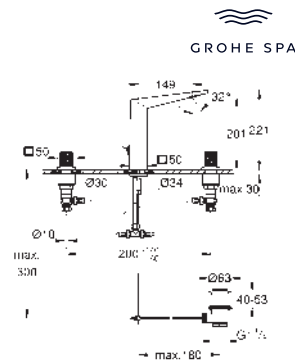

20 667 000 chrome
20 667 DC0 supersteel
20 667 AL0 brushed hard graphite

Allure Brilliant Private Collection
3-hole basin mixer 1/2"
L-Size
knurled trapeze handles
ceramic headparts 1/2", 90°
GROHE Long-Life finish
GROHE Water Saving - Less water, perfect flow
maximum flow rate (at 3 bar): 5 l/min
spout with integrated mousseur
pop-up waste set 1 1/4"
flexible connection hoses between spout and side valves