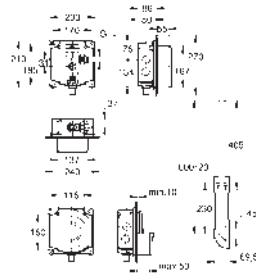

GROHE WC FLUSH VALVES

Ref. no.

Colour

37 153 000

chrome

Flush valve for WC
concealed installation
($\frac{3}{4}$ "")

stop valve

6 - 9 l adjustable
flow pressure range from 1.2 - 5.0 bar
with flow rate adjustment
box for concealed installation with
flush elbow
flush pipe adjustable in length
without wall plate/actuation
low noise (group I acc. to German Noise Specification)