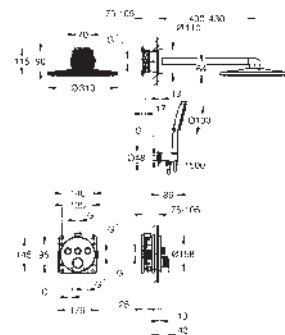

- 34 863 000 chrome
- 34 863 DC0 supersteel
- 34 863 GL0 cool sunrise
- 34 863 GN0 brushed cool sunrise
- 34 863 DA0 warm sunset
- 34 863 DL0 brushed warm sunset
- 34 863 AL0 brushed hard graphite
- 34 863 KF0 phantom black

Grotherm SmartControl

Concealed shower system with Rainshower SmartActive 310

consisting of:
concealed safety mixer with 3 valves (29 121)
GROHE Rapido SmartBox universal rough-in box, 1/2" (35 604)
Rainshower SmartActive 310 head shower set 2 sprays (26 475) including horizontal shower arm 430 mm and head shower rough-in (26 483)
Rainshower SmartActive 130 hand shower 3 sprays shower outlet elbow 1/2" with holder (26 658)
Silverflex shower hose 1500 mm 1/2" x 1/2"
optional flow regulator 9.5 l/min included for hand shower