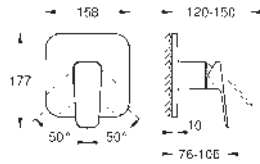

GROHE CUBEO

Ref. no. Colour

101777 000 0 **chrome**
101777 243 0 **matte black**

GROHE Cubeo
Single-lever shower mixer
final installation for
GROHE Rapido SmartBox (35 604)
GROHE SilkMove 46 mm ceramic cartridge
GROHE FastFixation escutcheon with covered shaft sealing and covered fixing metal escutcheon, retroactively 6° adjustable
metal lever
outlet B or C = 30 l/min
without roughing-in-set

35 604 000
GROHE Rapido SmartBox universal rough-in box for concealed installation