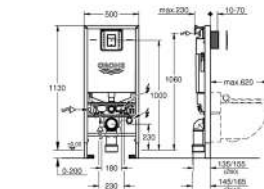

39 603 000

chrome

Rapid SLX

3-in-1 set for WC, 1.13 m installation height

flushing cistern GDX, 6 l

Rapid SLX element for WC (39 596 000) with integrated power socket

Skate Cosmopolitan S flush plate, chrome (37 535 000)

wall brackets (38 558 00M)

including flow manager