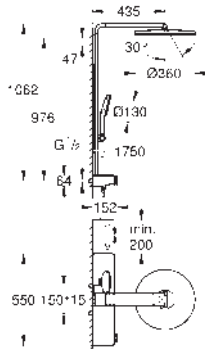

GROHE SPA

GROHE RAINSHOWER AQUA PURE

Ref. no.

Colour

GROHE SPA

100964 000 0

chrome

Rainshower Aqua Pure

Shower system with Safety Mixer for wall mounting

consisting of:

horizontal 435 mm shower arm

exposed SmartControl thermostat with metal housing

allows change between:

head shower Rainshower Aqua Duo round, 360 mm, white acrylic spray plate swing angle 0° - 30°

2 spray patterns:

GROHE PureRain, ActiveRain

hand shower Rainshower Aqua 130 (101 676 0000), white acrylic spray plate

3 spray patterns:

GROHE Rain, Rain+ and ActiveMassage

adjustable in height with gliding element

initial Rainshower Aqua Pure unit (101 672 9990) enclosed

shower hose 1750 mm

GROHE Rainshower Aqua Pure removes chlorine and odor (hand shower)

GROHE SmartTip showering spray selection via push of a ring

GROHE Water Saving - Less water, perfect flow

maximum flow rate (at 3 bar): 8.7 l/min

GROHE SmartControl with recessed metal buttons, push for ON-OFF, turn for volume adjustment from GROHE Water Saving to full flow

GROHE ProGrip Metal with knurl structure

GROHE TurboStat compact cartridge

GROHE SafeStop safety button at 38°C

GROHE SafeStop Plus optional temperature limiter at 43°C included

integrated **GROHE EasyReach** shower tray (white glass)

GROHE DreamSpray perfect spray pattern

GROHE Long-Life finish

SpeedClean anti-lime system

Inner WaterGuide for a longer life

TwistStop to prevent hose from twisting

GROHE CoolTouch prevents scalding on hot surfaces

suitable for instantaneous heaters from 18 kW/h

minimum flow rate 5 l/min.

minimum pressure 1.0 bar

internal 6 V lithium battery (42 886 000) type CR-P2

battery lifetime approx. 10 years

replacement filter: Rainshower Aqua Pure unit (101 672 9990)

optional: Rainshower Aqua glass shelf (101 677 0000)