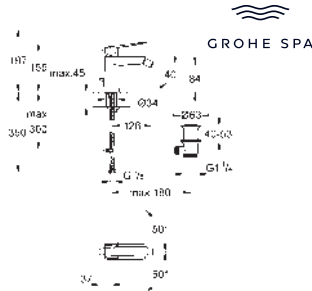

Ref. no.

Colour

24 347 000 **chrome**
24 347 DC0 **supersteel**
24 347 ALO **brushed hard graphite**

Allure Brilliant
Single-lever bidet mixer 1/2"
GROHE SilkMove 28 mm ceramic cartridge
temperature limiter
GROHE Long-Life finish
GROHE FastFixation installation system
ball-joint mousseur
pop-up waste set 1 1/4"
flexible connection hoses