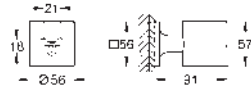

GROHE SPA

GROHE
ALLURE

SPA BATH
FAUCETS

Ref. no.

Colour

- 40 278 001 chrome
- 40 278 DC1 supersteel
- 40 278 GL1 cool sunrise
- 40 278 GN1 brushed cool sunrise
- 40 278 DA1 warm sunset
- 40 278 DL1 brushed warm sunset
- 40 278 AL1 brushed hard graphite

Allure

Holder

fits glass 40 882 000 or soap dispenser 40 886 xx0 (please order separately)
material: metal
concealed fastening
GROHE Long-Life finish