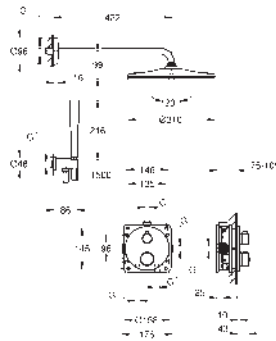

GROHE GROHTHERM 2 HANDLE TRIM SETS

Ref. no.

Colour

THERMOSTATS

34 869 000

chrome

Grotherm

Concealed shower system with Rainshower Mono 310

consisting of:

- concealed thermostatic shower mixer for 2 outlets with integrated shut off/diverter valve (24 076)
- GROHE Rapido SmartBox universal rough-in box, 1/2" (35 604)
- Rainshower Mono 310 head shower set (26 557) including horizontal shower arm 422 mm (26 146)
- Euphoria Cosmopolitan Stick hand shower 1 spray (27 367)
- shower outlet elbow 1/2" with holder (26 658)
- Silverflex shower hose 1500 mm 1/2" x 1/2" (28 364)
- optional flow regulator 9.5 l/min included for hand shower and head shower