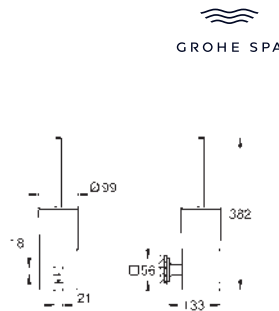

1. GROHE SPA
2. 40 340 001
   - 40 340 DC1
   - 40 340 GL1
   - 40 340 GN1
   - 40 340 DA1
   - 40 340 DL1
   - 40 340 AL1

- chrome
- supersteel
- cool sunrise
- brushed cool sunrise
- warm sunset
- brushed warm sunset
- brushed hard graphite

Allure
Toilet brush set
wall mounted
concealed fastening
material: glass / metal
GROHE Long-Life finish