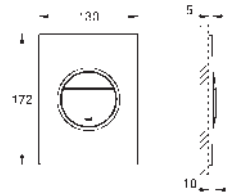

37 601 000	chrome
37 601 P00	matt chrome
37 601 SH0	alpine white
37 601 DC0	supersteel
37 601 GL0	cool sunrise
37 601 GN0	brushed cool sunrise
37 601 DA0	warm sunset
37 601 DL0	brushed warm sunset
37 601 A00	hard graphite
37 601 AL0	brushed hard graphite

Nova Cosmopolitan S

Flush plate

for dual flush

for pneumatic discharge valve AV1

GD 2 cistern

vertical installation

130 x 172 mm

material: ABS

GROHE Long-Life finish

GROHE Water Saving - Less water, perfect flow

flush plate with magnetic holder and fixing brackets included

compatible with Rapid SLX

for use with Rapid SL and Uniset with GD 2 cistern please order shaft 40 911 000

for use with Rapid SL and Uniset 0.82 m installation height please order shaft 40 950 000 (sold separately)

37 601 KF0	phantom black
ditto, Professional exclusive