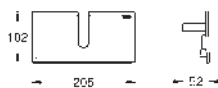

26 362 LN1

white

GROHE EasyReach tray

for Euphoria and Tempesta shower

systems with thermostat

centre distance 150 mm