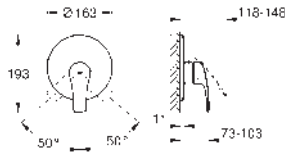

GROHE EUROSMART

Ref. no.

Colour

19 451 003
19 451 2433

chrome
matte black

Eurosmart
Single-lever shower mixer
final installation for 33 964 000
without concealed body
GROHE Long-Life finish
GROHE FastFixation escutcheon with covered fixation
escutcheon- and shaft-sealing
metal wall escutcheon