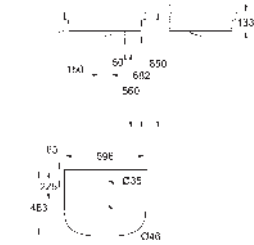

39 337 000

alpine white

Euro Ceramic Counter top basin 60
1 hole punched
with overflow
596 x 483 mm
sanitary ware