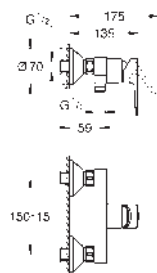

23 636 001

chrome

BauEdge
Single-lever shower mixer 1/2"
wall mounted
GROHE Long-Life 35 mm ceramic cartridge
with temperature limiter
GROHE Long-Life finish
adjustable flow rate limiter
shower bottom outlet with integrated non return-valve
protected against backflow
S-unions