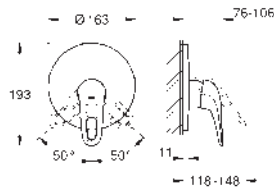

19 507 003

chrome

Eurostyle

Single-lever shower mixer

final installation for 33 964 000
without concealed body
loop metal lever
GROHE Long-Life finish
GROHE FastFixation covered fixation escutcheon- and shaft-sealing metal wall escutcheon