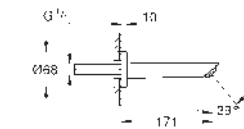

13 448 003
13 448 2433

chrome
matte black

Eurosmart
Bath spout
wall mounted
GROHE Long-Life finish
mousseur
male thread 1/2"
projection 171 mm