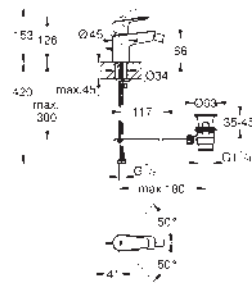

23 331 001

chrome

BauEdge
Single-lever bidet mixer 1/2"
GROHE Long-Life 28 mm ceramic cartridge
with temperature limiter
GROHE Long-Life finish
GROHE Water Saving - Less water, perfect flow
maximum flow rate (at 3 bar): 5 l/min
with ball joint
rapid installation system
plastic pop-up waste set 1 1/4"
flexible connection hoses