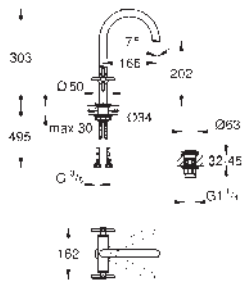

- 21 144 000
- 21 144 DC0
- 21 144 GL0
- 21 144 GN0
- 21 144 DA0
- 21 144 DL0
- 21 144 AL0

- chrome
- supersteel
- cool sunrise
- brushed cool sunrise
- warm sunset
- brushed warm sunset
- brushed hard graphite

Atrio
Single-hole basin mixer 1/2"
L-Size

ceramic headparts 1/2", 90°
GROHE Long-Life finish
GROHE Water Saving - Less water, perfect flow
maximum flow rate (at 3 bar): 5 l/min
swivel tubular spout with mousseur and stop limiter
adjustable swivel area 0° / 150° / 360°
Push-open waste set 1 1/4"
flexible connection hoses
with cross handles
Sets of caps with „H“ and „C“ marking and without marking