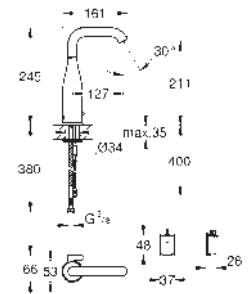

36 445 000

chrome

36 445 DC0

supersteel

36 445 GL0

cool sunrise

36 445 GN0

brushed cool sunrise

36 445 DA0

warm sunset

36 445 DL0

brushed warm sunset

36 445 A00

hard graphite

36 445 AL0

brushed hard graphite

Essence E

Infra-red electronic basin mixer 1/2" with mixing device and adjustable temperature limiter

with infrared sensor for bi-directional communication for monitoring, configuration and service purpose

6V lithium battery, type CR-P2

battery lifetime: approx. 7 years (150 actuations a day)

GROHE Long-Life finish

GROHE Water Saving - Less water, perfect flow

maximum flow rate (at 3 bar): 5 l/min

adjustable swivel area 0° / 150° / 360°

laminar spray regulator

flexible connection hoses

non-return valve, dirt strainers, integrated solenoid valve

external battery

rapid installation system

multistage battery status display

7 pre-set programs:

auto flush, thermal disinfection, cleaning mode

additional functions and precise settings by remote control 36 407

CE approved, type of protection faucet IP 59K