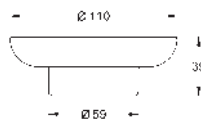

40 368 001

glass clear

**Essentials
Soap dish**

material: glass
fits in the following holders:
Essentials (40 369 xx/1/102 466 2430)
Essentials Cube (40 508)
Bau Cosmopolitan (40 585)
Essentials Authentic (40 652)