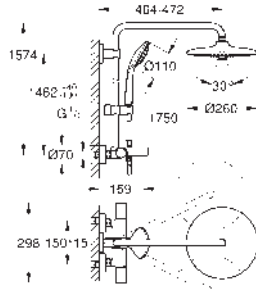

Euphoria System 260

Shower system with Bath Safety Mixer for wall mounting

horizontal swivable 450 mm shower arm
exposed Safety Mixer with Aquadimmer function
head shower Euphoria 260 (26 457)
3 spray patterns:
Rain, SmartRain, Jet
maximum flow rate (at 3 bar): 18 l/min
with ball joint

bath inlet

separate diverter for hand shower

hand shower Euphoria 110 Massage (27 239)

maximum flow rate (at 3 bar): 8.5 l/min

adjustable in height with gliding element

Silverflex shower hose 1750 mm 1/2" x 1/2" (28 388)

GROHE TurboStat compact cartridge

GROHE SafeStop safety button at 38°C

GROHE SafeStop Plus optional temperature limiter at 43°C included

GROHE DreamSpray perfect spray pattern

GROHE Long-Life finish

GROHE SprayDimmer (Stepless flow rate reduction)

GROHE FastFixation upper bracket adjustable

Inner WaterGuide for a longer life

SpeedClean anti-lime system

TwistStop to prevent hose from twisting

suitable for instantaneous heaters from 18 kW/h

minimum flow rate 7 l/min.