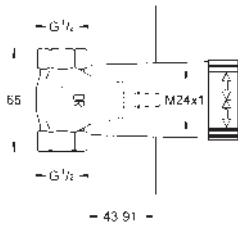

29 032 000

Concealed body

pre-assembled headpart 1/2"
threaded union 1/2"
installation depth infinitely adjustable
43 - 91 mm
DR-brass