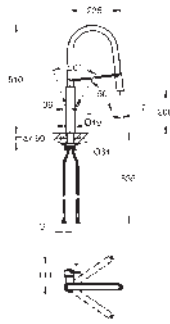

GROHE CONCETTO

Ref. no.

Colour

31 491 000
31 491 DC0

chrome
supersteel

Concetto
Single-lever sink mixer 1/2"
GROHE Long-Life finish
GROHE SilkMove 28 mm ceramic cartridge
professional spray
with flexible, hygienic GROHFlexx kitchen Santoprene hose
diverter: laminar spray/SpeedClean shower jet
automatic return to laminar spray
GROHE Magnetic Docking guarantees easy retraction and smooth docking
swivel spout
swivel area 360°
protected against backflow
flexible connection hoses
metal fixation set
maximum flow rate (at 3 bar): 8 l/min