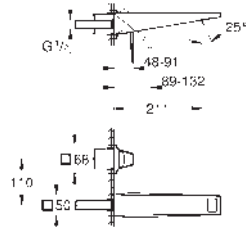

Allure Brilliant Private Collection
2-hole basin mixer
M-Size
white Caesarstone handle
spout with White Attica Caesarstone inlay
wall mounted
without concealed body
final installation for
23 200
GROHE Long-Life finish
GROHE Water Saving - Less water, perfect flow
maximum flow rate (at 3 bar): 5 l/min
spout with integrated mousseur
centre distance 110 mm
projection 210 mm

23 200 002
Rough-in for single-lever mixer, wall mount