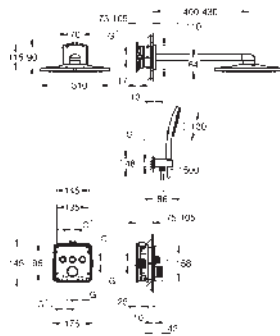

GROHE GROHTHERM SMARTCONTROL

Ref. no.

Colour

- 34 864 000 chrome
- 34 864 DC0 supersteel
- 34 864 GL0 cool sunrise
- 34 864 GN0 brushed cool sunrise
- 34 864 DA0 warm sunset
- 34 864 DL0 brushed warm sunset
- 34 864 AL0 brushed hard graphite

Grotherm SmartControl

Concealed shower system with Rainshower SmartActive 310 Cube
consisting of:
concealed safety mixer with 3 valves (29 126)

GROHE Rapido SmartBox universal rough-in box, 1/2" (35 604)
Rainshower SmartActive 310 Cube head shower set 2 sprays (26 479) including horizontal shower arm 430 mm and head shower rough-in (26 483)
Rainshower SmartActive 130 Cube hand shower 3 sprays shower outlet elbow 1/2" with holder (26 659)
Silverflex shower hose 1500 mm 1/2" x 1/2"
optional flow regulator 9.5 l/min included for hand shower