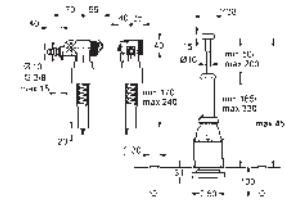

37 078 PI0

matt chrome/chrome

Servo-set

retrofit unit for close-coupled flushing cisterns

connection from the side

with filling valve, servo discharge valve

interruptible flush cycle

fixing set with 100 mm screws and cellular rubber joint Ø 100 mm

centring for filling and discharge valve

when having larger bore holes

GROHE Long-Life finish

**) max. shortening 100 mm

FLUSHING SYSTEMS