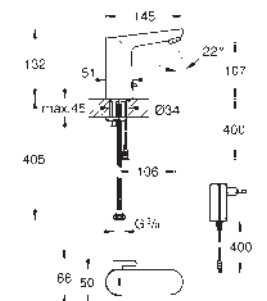

36 325 002

chrome

Eurosmart Cosmopolitan E

Infra-red electronic basin mixer 1/2" with mixing device and adjustable temperature limiter

with plug transformer 100-230 V AC, 50-60 Hz, 6 V DC

GROHE Long-Life finish

GROHE Water Saving - Less water, perfect flow

maximum flow rate (at 3 bar): 5 l/min

flexible connection hoses

non-return valve, dirt strainers, integrated solenoid valve

rapid installation system

7 pre-set programs:

auto flush, thermal disinfection, cleaning mode

additional functions and precise settings by remote control 36 407

CE approved, type of protection faucet IP 59

replaces 36 325 001