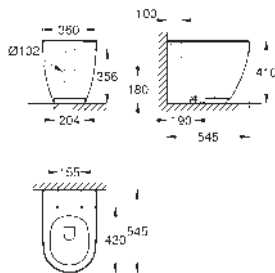

39 573 00H

alpine white

Essence
Floor standing back to wall WC
universal trap for horizontal and vertical outlet
back to wall
for concealed cistern
rimless
flush volume 3/4.5 l
including fixation set
sanitary ware
fully skirted with invisible fixation
GROHE PureGuard anti-scale coating and anti-bacterial glazing
compatible with seat and cover 39 577 001 (soft close)