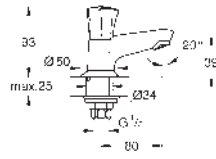

GROHE COSTA L

Ref. no.

Colour

20 404 001

chrome

Costa L
Pillar tap 1/2"
metal handle
heat insulated
screwable
marking: blue
GROHE Long-Life headpart
cast spout with mousseur
GROHE Long-Life finish