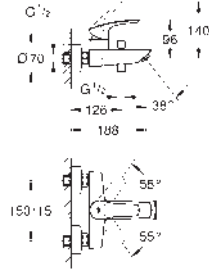

Ref. no.

Colour

33 300 003
33 300 2433

chrome
matte black

Eurosmart
Single-lever bath mixer 1/2"
wall mounted
GROHE SilkMove 35 mm ceramic cartridge
adjustable flow rate limiter
with temperature limiter
GROHE Long-Life finish
automatic diverter: bath/shower
mousseur
integrated non-return valve in shower outlet
S-unions
metal wall escutcheons
protected against backflow