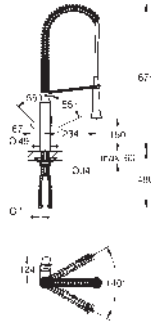

GROHE K7

Ref. no.

Colour

32 950 000
32 950 DC0

chrome
supersteel

K7
Single-lever sink mixer 1/2"
GROHE Long-Life finish
GROHE SilkMove 35 mm ceramic cartridge
professional spray
diverter: mousseur/spray jet
automatic return to mousseur
metal spray
adjustable flow rate limiter
swivel spout
swivel area 140°
protected against backflow
flexible connection hoses
rapid installation system
maximum flow rate (at 3 bar): 14 l/min