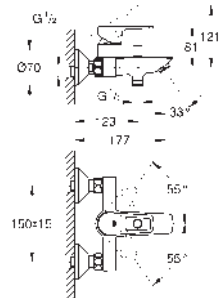

23 603 001

chrome

BauLoop

Single-lever bath mixer 1/2"

wall mounted

GROHE Long-Life 35 mm ceramic cartridge

with temperature limiter

GROHE Long-Life finish

adjustable flow rate limiter

automatic diverter: bath/shower

spout with mousseur

shower bottom outlet with integrated non return-valve

protected against backflow

S-unions