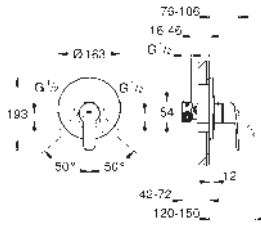

GROHE EUROSTYLE COSMOPOLITAN

Ref. no.

Colour

33 635 002

chrome

Eurostyle Cosmopolitan
Single-lever shower mixer 1/2"
wall installation
GROHE SilkMove 46 mm ceramic cartridge
GROHE Long-Life finish
set for final installation
concealed body
33 964
adjustable flow rate limiter
adjustable minimum flow rate 2.5 l/min
escutcheon- and shaft-sealing
metal rosette
screwed
optional temperature limiter