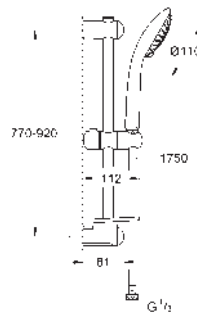

27 227 001

chrome

**Euphoria 110 Champagne
Shower rail set 3 sprays**

handshower Champagne (27 222)
maximum flow rate (at 3 bar): 17 l/min
shower rail 900 mm (27 500)
Silverflex shower hose 1750 mm 1/2" x 1/2" (28 388)
GROHE EasyReach tray (27 596)
GROHE DreamSpray perfect spray pattern
GROHE SprayDimmer (Stepless flow rate reduction)
GROHE Long-Life finish
GROHE FastFixation upper bracket adjustable
SpeedClean anti-lime system
Inner WaterGuide for a longer life
TwistStop to prevent hose from twisting