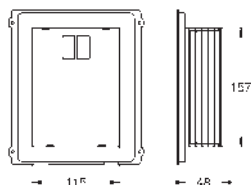

40 949 000

chrome

Revision shaft for small flush plates
for combination with 80 mm cistern