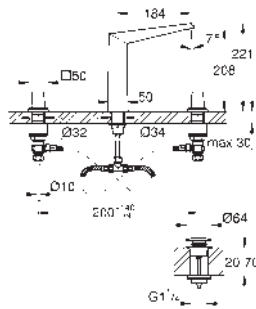

Allure Brilliant

3-hole deck-mount basin mixer

GROHE Water Saving - Less water, perfect flow

maximum flow rate (at 3 bar): 5 l/min

spout with integrated mousseur

red and blue markings on handles for hot and cold water

valves hot/cold with ceramic headparts

Push-open waste set 1 1/4"

flexible connection hoses between spout and side valves

technical data

flow pressure min 0.5 bar

recommended pressure 1.0 - 5.0 bar

if static pressure is more than 5 bar fit pressure reducer

avoid major pressure differences between cold and hot water supply

max. temperature hot water inlet: 80°C

recommended temperature hot water inlet (energy saving): 60°C

GROHE SPA

20 664 SD0

stainless steel