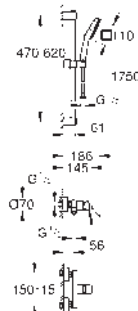

101825 000 0

chrome

GROHE Cubeo
Single-lever shower mixer 1/2"
wall mounted
metal lever
GROHE SilkMove 35 mm ceramic cartridge
adjustable flow rate limiter
with temperature limiter
GROHE Long-Life finish
adjustable flow rate limiter
shower bottom outlet with integrated non return-valve
protected against backflow
S-unions
wall escutcheon
with shower set
Tempesta Cube 110 shower rail set (26 748)