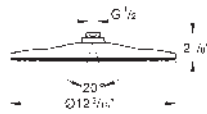

GROHE DreamSpray perfect spray pattern

GROHE Long-Life finish

SpeedClean anti-lime system

Inner WaterGuide for a longer life

GROHE HEAD SHOWERS

Ref. no.

Colour

26 569 000