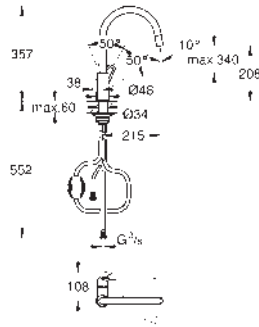

Ref. no.

Colour

30 543 000

chrome

BauLoop
Single-lever sink mixer 1/2"
high spout
GROHE Long-Life finish
GROHE Long-Life 28 mm ceramic cartridge
Lead and Nickel Free Inner Water Ways
pull-out mousseur spray
adjustable flow rate limiter
swivel tubular spout
swivel area 360°
protected against backflow
flexible connection hoses
metal fixation set
maximum flow rate (at 3 bar): 8 l/min
minimum pressure 1.0 bar