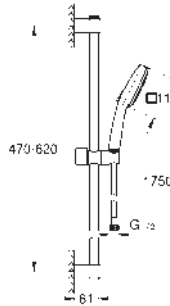

27 579 003

chrome

Tempesta Cube 110

Shower rail set 3 sprays (Rain, Jet, Massage)

hand shower Tempesta Cube 110 (27 574)

shower rail, 600 mm (27 523)

Relaxaflex hose 1750 mm 1/2"x1/2" (28 154)

GROHE Water Saving - Less water, perfect flow

GROHE SmartSwitch - easily rotate the dial to enjoy your preferred spray option

GROHE DreamSpray perfect spray pattern

GROHE Long-Life finish

GROHE FastFixation (adjustable upper bracket for existing drill holes)

adjustable glider (turn and glide shower holder)

SpeedClean anti-lime system

Inner WaterGuide - inner insulation for surface and scalding protection

ShockProof silicone ring prevents damages

caused by shower falling

maximum flow rate (at 3 bar): 7.4 l/min

suitable for instantaneous heater

professional edition