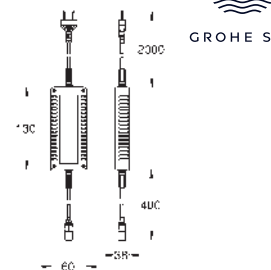

Ref. no.

Colour

36 473 000

chrome

**F-digital Deluxe
Sound set**

127 x 127 mm per module
full range stereo speaker
2 speakers with plug connections
waterproof & corrosion protected

GROHE Long-Life finish

requires rough-in set (29 413 000), F-digital Deluxe base unit box (26 864 000 or 36 476 000), Bluetooth unit (36 475 000) and various cable connections – all to be ordered separately due to installation situation