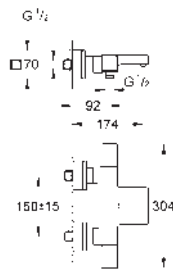

34 497 000

chrome

Grotherm Cube
Bath Safety Mixer
wall mounted
GROHE Long-Life finish
GROHE SafeStop safety button at 38C
GROHE SafeStop Plus optional temperature limiter at 43°C included
GROHE TurboStat compact cartridge
integrated stop valve
GROHE AquaDimmer Eco with multiple function:
integrated GROHE EcoButton, flow control, diverter: bath/shower
shower bottom outlet 1/2"
GROHE XL Waterfall
built-in non-return valves, dirt strainers
covered S-unions
GROHE Water Saving - Less water, perfect flow