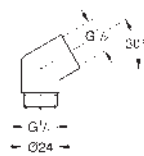

26 893 000

chrome

Rainshower Aqua
Adaptor 1/2" x 1/2"
for handshower

material: metal
for use with hand shower holder or shower rail
GROHE Long-Life finish