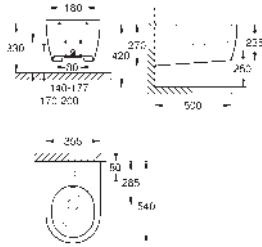

39 574 00H

alpine white

Essence
Wall hung bidet
1 hole punched
with overflow
including fixation set
sanitary ware
fully skirted with invisible fixation
GROHE PureGuard anti-scale coating and anti-bacterial glazing