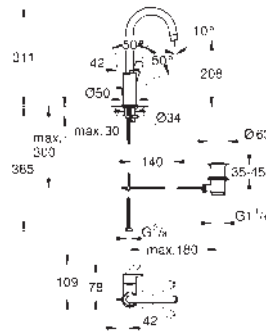

23 537 003

chrome

Eurosmart
Single-lever basin mixer 1/2"
L-Size

GROHE SilkMove 28 mm ceramic cartridge
with temperature limiter

GROHE Long-Life finish
GROHE Water Saving - Less water, perfect flow
maximum flow rate (at 3 bar): 5 l/min

GROHE FastFixation installation system
swivel tubular spout
pop-up waste set 1 1/4"
flexible connection hoses