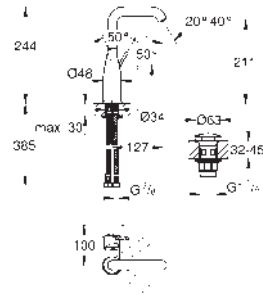

- 24 182 001

chrome

Essence
Single-lever basin mixer 1/2"
L-Size
GROHE SilkMove 28 mm ceramic cartridge
with temperature limiter
GROHE Long-Life finish
GROHE Water Saving - Less water, perfect flow
maximum flow rate (at 3 bar): 5 l/min
GROHE AquaGuide adjustable mousseur
GROHE FastFixation Plus installation system
swivel spout with mousseur and stop limiter
adjustable swivel area 0° / 150° / 360°
smooth body
waste-set with push-open plug
flexible connection hoses
replaces Essence basin mixer 23 799 001