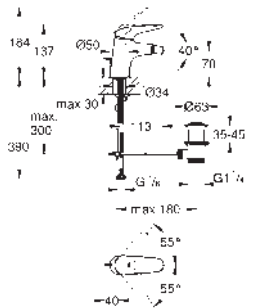

23 720 003

chrome

Eurostyle
Single-lever bidet mixer 1/2"
S-Size
solid metal lever
GROHE SilkMove 35 mm ceramic cartridge
adjustable flow rate limiter
with temperature limiter
GROHE Long-Life finish
GROHE Water Saving - Less water, perfect flow
maximum flow rate (at 3 bar): 5 l/min
GROHE FastFixation installation system
with ball joint
pop-up waste set 1 1/4"
flexible connection hoses