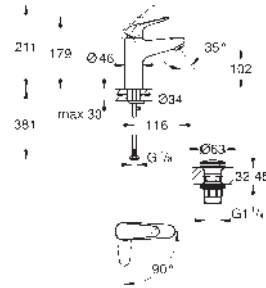

Ref. no.

Colour

24 269 001

chrome

Euroeco

Single-lever basin mixer 1/2"

M-Size

GROHE Long-Life ES 28 mm ceramic cartridge with energy saving function via cold start

with temperature limiter
GROHE Long-Life finish

Lead and Nickel Free Inner Water Ways

GROHE Water Saving - Less water, perfect flow
maximum flow rate (at 3 bar): 5 l/min

rapid installation system

smooth body with plastic push open waste set 1 1/4"

flexible connection hoses

professional edition