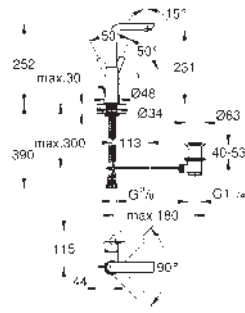

GROHE LINEARE

Ref. no.

Colour

- 23 296 001 **chrome**
- 23 296 DC1 **supersteel**
- 23 296 AL1 **brushed hard graphite**

Lineare
Single-lever basin mixer 1/2"
L-Size
GROHE SilkMove 28 mm ceramic cartridge
with temperature limiter
GROHE Long-Life finish
GROHE Water Saving - Less water, perfect flow
maximum flow rate (at 3 bar): 5 l/min
SpeedClean mousseur
GROHE FastFixation Plus installation system
swivel spout with mousseur and stop limiter
pop-up waste set 1 1/4"
flexible connection hoses