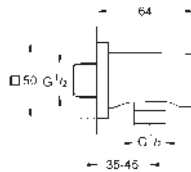

- 27 076 000 chrome
- 27 076 DC0 supersteel
- 27 076 GL0 cool sunrise
- 27 076 GN0 brushed cool sunrise
- 27 076 DA0 warm sunset
- 27 076 DL0 brushed warm sunset
- 27 076 A00 hard graphite
- 27 076 AL0 brushed hard graphite

Rainshower
Shower outlet elbow
male connection thread 1/2"
with square escutcheon
protected against backflow
GROHE Long-Life finish