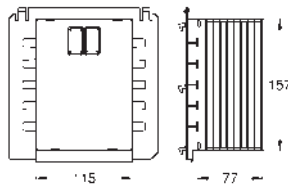

40 911 000

Revision shaft for small flush plates
for combination with Rapid SL and Uniset with GD 2 cisterns