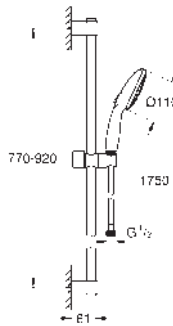

26 771 003

chrome

Tempesta 110

Shower rail set 3 sprays (Rain, Jet, Massage)

hand shower Tempesta 110 (28 419)

shower rail, 900 mm (27 524)

Relaxaflex hose 1750 mm 1/2"x1/2" (28 154)

GROHE Water Saving - Less water, perfect flow

GROHE SmartSwitch - easily rotate the dial to enjoy your preferred spray option

GROHE DreamSpray perfect spray pattern

GROHE Long-Life finish

GROHE FastFixation (adjustable upper bracket for existing drill holes)

adjustable glider (turn and glide shower holder)

SpeedClean anti-lime system

Inner WaterGuide - inner insulation for surface and scalding protection

ShockProof silicone ring prevents damages

caused by shower falling

maximum flow rate (at 3 bar): 7.4 l/min

minimum pressure 1.0 bar

suitable for instantaneous heater

professional edition