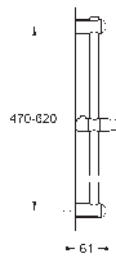

- 27 499 000 chrome

Euphoria

Shower rail, 600 mm

with wall holders, glide element and swivel holder

GROHE FastFixation upper bracket adjustable

GROHE Long-Life finish

- 27 500 000 chrome
- ditto, 900 mm