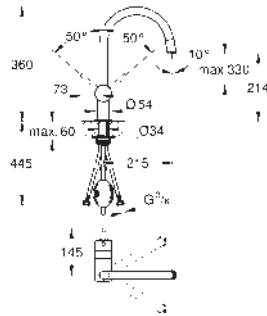

GROHE MINTA / MINTA SMARTCONTROL / MINTA TOUCH

Ref. no.

Colour

32 918 000
32 918 DC0

chrome
supersteel

Minta
Single-lever sink mixer 1/2"
C-spout
GROHE Long-Life finish
GROHE SilkMove 46 mm ceramic cartridge
pull out mousseur spout
adjustable flow rate limiter
swivel tubular spout, swivel area 360°
protected against backflow
flexible connection hoses
rapid installation system
maximum flow rate (at 3 bar): 10.5 l/min

32 918 00E chrome
ditto, with GROHE Water Saving flow limiter, maximum flow rate (at 3 bar): 5 l/min