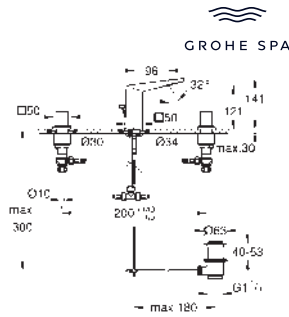

Ref. no.

Colour

20 626 000
20 626 DC0
20 626 AL0

chrome
supersteel
brushed hard graphite

Allure Brilliant
3-hole basin mixer 1/2"
M-Size
ceramic headparts 1/2", 90°
GROHE Long-Life finish
GROHE Water Saving - Less water, perfect flow
maximum flow rate (at 3 bar): 5 l/min
low spout with integrated mousseur
pop-up waste set 1 1/4"
flexible connection hoses between spout and side valves