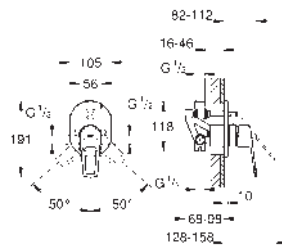

29 041 001

chrome

BauLoop

Single-lever bath mixer 1/2"

concealed installation

set for final installation

concealed body

GROHE Long-Life 46 mm ceramic cartridge

GROHE Long-Life finish

adjustable flow rate limiter

automatic diverter: bath/shower

escutcheon- and shaft-sealing