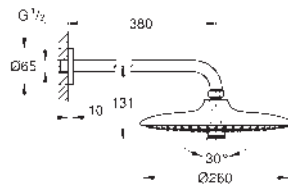

1. 26 459 000 chrome
2. **Euphoria 260**
   Head shower set 380 mm, 3 sprays
   head shower Euphoria 260 (26 457)
   3 spray patterns: Rain, SmartRain, Jet
   maximum flow rate (at 3 bar): 7.5 l/min
   Shower arm Rainshower 380 mm (28 361)
   GROHE Water Saving - Less water, perfect flow
   GROHE DreamSpray perfect spray pattern
   GROHE Long-Life finish
   SpeedClean anti-lime system
   Inner WaterGuide for a longer life