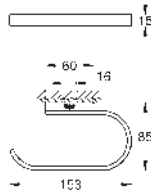

- 41 068 000 chrome
- 41 068 DC0 supersteel
- 41 068 GL0 cool sunrise
- 41 068 GN0 brushed cool sunrise
- 41 068 DA0 warm sunset
- 41 068 DL0 brushed warm sunset
- 41 068 A00 hard graphite
- 41 068 AL0 brushed hard graphite

Selection
Toilet paper holder
without cover
material: metal
wall mounted
concealed fastening
GROHE Long-Life finish

41 220 KF0 phantom black
ditto, Professional exclusive