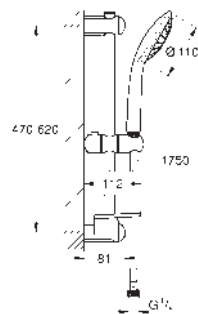

27 266 00E

chrome

**Euphoria 110 Mono
Shower rail set 1 spray**

hand shower Euphoria Mono (27 265 000)
maximum flow rate (at 3 bar): 5.5 l/min
shower rail, 600 mm (27 499)
Silverflex shower hose 1750 mm 1/2" x 1/2" (28 388)
GROHE EasyReach tray
GROHE Water Saving Plus - extra efficient water usage, perfect flow
GROHE DreamSpray perfect spray pattern
GROHE Long-Life finish
GROHE FastFixation upper bracket adjustable
SpeedClean anti-lime system
Inner WaterGuide for a longer life
TwistStop to prevent hose from twisting
suitable for instantaneous heater