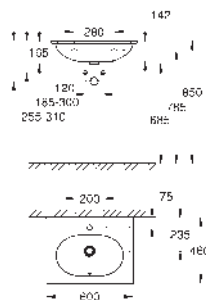

39 568 00H

alpine white

**Essence
Vanity basin 60**

wall hung
1 hole punched, 2 holes pre-punched
with overflow on opposite site to faucet
suitable for vanity units
600 x 460 mm
sanitary ware
GROHE PureGuard anti-scale coating and anti-bacterial glazing