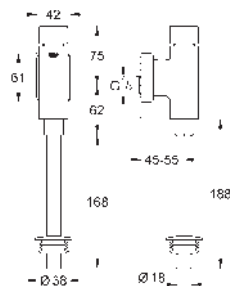

37 342 000

chrome

Rondo

Flush valve for urinal

15 mm (1/2")

chrome plated brass

vandal proof by metal actuation knob

integrated stop valve

GROHE Long-Life finish

with control cap and flush pipe connection

flow rate adjustment

flush volume adjustable 1.0 - 4.0 l

with wall escutcheon

flush pipe 200 mm

rubber connector with escutcheon

flow pressure min 0.5 bar

operating pressure max 5 bar

minimum 1" supply pipe