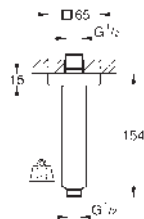

26 868 000 **chrome**
 ditto, with **GROHE Water Saving** 6.6 l/min flow limiter

27 709 000 **chrome**
Rainshower
Shower arm 286 mm
 material: metal
 connection thread 1/2"
 with square escutcheon and rectangular arm
 suitable for square Rainshower Allure
 and Euphoria Cube head shower
GROHE Long-Life finish