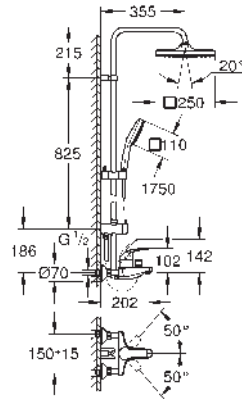

GROHE TEMPESTA SYSTEM 250

Ref. no.

Colour

26 693 001

chrome

Tempesta System 250 Cube

Shower system with single lever bath mixer for wall mounting

with short shower rail for installation in showers

horizontal 355 mm shower arm

exposed single-lever bath mixer with diverter handle

head shower Tempesta 250 Cube (26 685)

spray pattern: Rain

head shower with white rear cover

with ball joint

bath inlet

separate diverter for hand shower

hand shower Tempesta Cube 110 (27 574)

3 spray patterns:

Rain, Jet, Massage

adjustable in height with gliding element

Rotaflex TwistStop shower hose 1750 mm 1/2" x 1/2" (28 410)

maximum flow rate (at 3 bar): 7.3 l/min

GROHE Water Saving - Less water, perfect flow

GROHE SilkMove 46 mm ceramic cartridge

GROHE SmartSwitch - easily rotate the dial to enjoy your preferred spray option

GROHE DreamSpray perfect spray pattern

ShockProof silicone ring prevents damages

caused by shower falling

GROHE Long-Life finish

SpeedClean anti-lime system

Inner WaterGuide for a longer life

TwistStop to prevent hose from twisting

suitable for instantaneous heaters from 18 kW/h

minimum flow rate 7 l/min.

SHOWERS