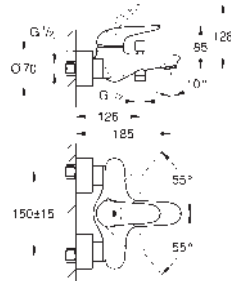

23 726 003

chrome

Eurostyle

Single-lever bath mixer 1/2"

wall mounted
solid metal lever

GROHE SilkMove 35 mm ceramic cartridge
with temperature limiter

GROHE Long-Life finish
adjustable flow rate limiter
automatic diverter: bath/shower
mousseur
shower outlet 1/2" with integrated non-return valve
covered S-unions
protected against backflow