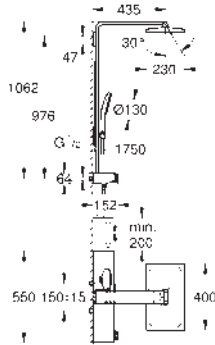

swing angle 0° - 30°

2 spray patterns:

GROHE PureRain, ActiveRain

hand shower Rainshower Aqua 130 (101 676 0000), white acrylic spray plate

3 spray patterns:

GROHE Rain, Rain+ and ActiveMassage

adjustable in height with gliding element

initial Rainshower Aqua Pure unit (101 672 9990) enclosed

shower hose 1750 mm

GROHE Rainshower Aqua Pure removes chlorine and odor (hand shower)

GROHE SmartTip showering spray selection via push of a ring

GROHE Water Saving - Less water, perfect flow

maximum flow rate (at 3 bar): 8.7 l/min

GROHE SmartControl with recessed metal buttons, push for ON-OFF, turn for

volume adjustment from GROHE Water Saving to full flow

GROHE ProGrip Metal with knurl structure

GROHE TurboStat compact cartridge

GROHE SafeStop safety button at 38C

GROHE SafeStop Plus optional temperature limiter at 43°C included

integrated **GROHE EasyReach** shower tray (white glass)

GROHE DreamSpray perfect spray pattern

GROHE Long-Life finish

SpeedClean anti-lime system

Inner WaterGuide for a longer life

TwistStop to prevent hose from twisting

GROHE CoolTouch prevents scalding on hot surfaces

suitable for instantaneous heaters from 18 kW/h

minimum flow rate 5 l/min.

minimum pressure 1.0 bar

internal 6 V lithium battery (42 886 000) type CR-P2

battery lifetime approx. 10 years

replacement filter: Rainshower Aqua Pure unit (101 672 9990)

optional: Rainshower Aqua glass shelf (101 677 0000)