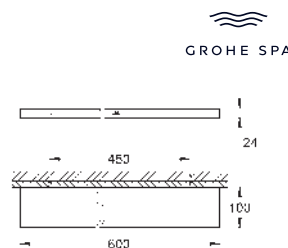

1. GROHE SPA
2. 40 965 001

chrome

Allure
Shelf
wall mounted
material: glass / metal
concealed fastening
width 600 mm
depth 100 mm
GROHE Long-Life finish