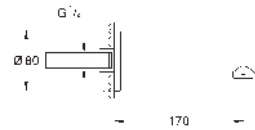

13 280 001

chrome

Concetto

Bath spout

wall mounted

GROHE Long-Life finish

mousseur

male thread 1/2"