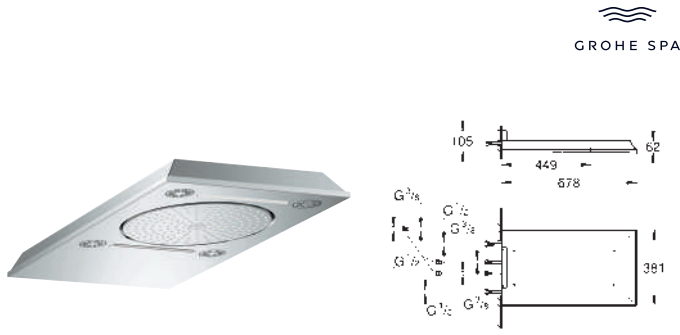

26 887 000 **chrome**
Rainshower Aqua 15"
Head shower 3 sprays
Rain, Bokoma Spray, Waterfall and combinations
381 mm (width) x 60 mm (height) x 677 mm (depth)
material: metal
GROHE DreamSpray perfect spray pattern
GROHE Long-Life finish
GROHE XL Waterfall extra wide waterfall spray
SpeedClean anti-lime system
flow of single spray at 3 bar:
1 x Rain spray 300 mm: approx. 20 l/min
2 x XL Waterfall: 1 x Waterfall 20 l, 2 x Waterfall 32 l/min
4 x Bokoma Spray with adjustment angle 20°: 20 l/min
requires rough-in set (26 855 000) - to be ordered separately
head shower has to be controlled by 4 outlets