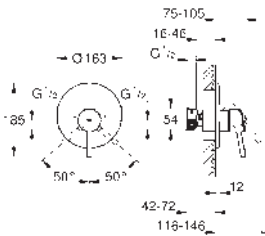

32 213 001

chrome

Concetto

Single-lever shower mixer 1/2"

wall installation

GROHE SilkMove 46 mm ceramic cartridge

GROHE Long-Life finish

set for final installation

concealed body

33 964

adjustable flow rate limiter

adjustable minimum flow rate 2.5 l/min

escutcheon- and shaft-sealing

metal rosette

screwed

optional temperature limiter