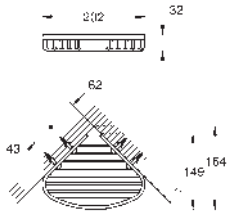

GROHE BAUCOSMOPOLITAN

Ref. no.

Colour

40 664 001

BauCosmopolitan
Soap wire basket
material: metal
for corner installation

chrome