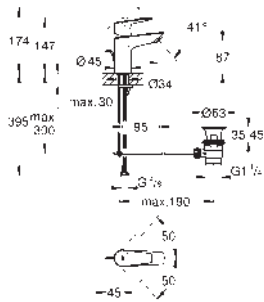

23 894 001

chrome

BauEdge
Single-lever basin mixer 1/2"
S-Size
GROHE Long-Life 28 mm ceramic cartridge
with temperature limiter
GROHE Long-Life finish
GROHE Water Saving - Less water, perfect flow
maximum flow rate (at 3 bar): 3.5 l/min
Lead and Nickel Free Inner Water Ways
GROHE LowFlow mousseur

rapid installation system
plastic pop-up waste set 1 1/4"