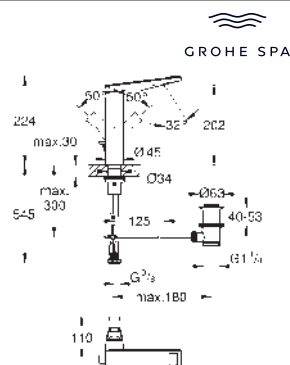

24 414 000
24 414 DC0
24 414 AL0

chrome
supersteel
brushed hard graphite

Allure Brilliant Private Collection
Single-lever basin mixer 1/2"
L-Size
spout with Vanilla Noir Caesarstone inlay
GROHE SilkMove 28 mm ceramic cartridge
temperature limiter
GROHE Long-Life finish
GROHE Water Saving - Less water, perfect flow
maximum flow rate (at 3 bar): 5 l/min
GROHE FastFixation installation system
spout with integrated mousseur
pop-up waste set 1 1/4"
flexible connection hoses