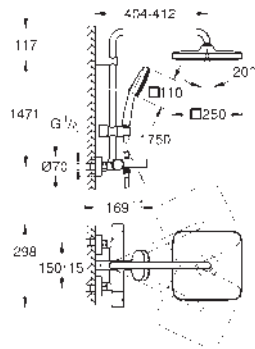

26 691 001

chrome

Tempesta System 250 Cube

Shower system with Bath Safety Mixer for wall mounting

horizontal swivable 390 mm shower arm

exposed Safety Mixer with Aquadimmer function

head shower Tempesta 250 Cube (26 685)