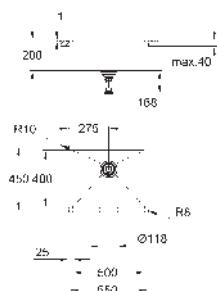

31 726 SD0

stainless steel

K700

Stainless steel sink

model: K700 60-S 55/45 1.0

mounting type: undermount, top mount or flush mount

material: stainless steel AISI 304 (V2A)

material thickness: 1 mm

GROHE Long-Life finish

finish: satin finish

GROHE Whisper

min. cabinet size: 600 mm

dimensions: 550 x 450 mm

1 bowl: 500 x 400 x 200 mm

outer radius: R11 (undermount)/R3 (topmount), inner bowl radius: R10

GROHE FastFixation installation system

cut-out (undermount): 502 x 402 mm (R11)

cut-out (top mount): 535 x 435 mm

cut-out (flush mount): 535 x 435 mm (R3)(top step outer size: -551 x 451 -R8 deep -3.5 mm)

drainer: Ø 3.5" basket strainer waste

accessories included: waste kit, basket strainer waste, mounting set

optional: push to open excenter (40 986 SD0)

amount of fasteners included (top mount): 8

amount of fasteners included (undermount): 8