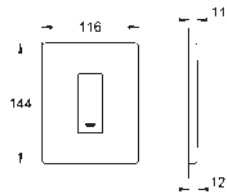

38 784 SD0

stainless steel

**Skate Cosmopolitan
Flush plate, stainless steel**
manual activation for urinal
**set for final installation
for Rapido U or Rapido UMB**
116 x 144 mm
mechanical functional cartridge
flow pressure min 0.5 bar
operating pressure max 6 bar
1.0 - 6.0 adjustable
plastic fixing frame
hidden fixing screws