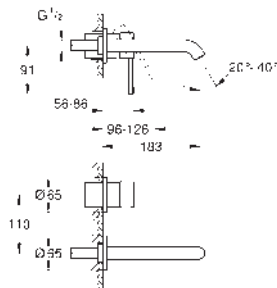

- 29 192 001 chrome
- 29 192 DC1 supersteel
- 29 192 GL1 cool sunrise
- 29 192 GN1 brushed cool sunrise
- 29 192 DA1 warm sunset
- 29 192 DL1 brushed warm sunset
- 29 192 A01 hard graphite
- 29 192 AL1 brushed hard graphite
- 29 192 KF1 phantom black

Essence
2-hole basin mixer
M-Size
wall mounted
final installation for 23 571 000 / 32 635 000
without concealed body
metal rosette
GROHE Long-Life finish
GROHE Water Saving - Less water, perfect flow
maximum flow rate (at 3 bar): 5 l/min
GROHE AquaGuide adjustable mousseur
centre distance 110 mm
projection 183 mm
replaces Essence two-hole basin mixer 19 408 xx1

23 571 000
Single-lever mixer 1/2", universal concealed body for 2-hole basin mixers