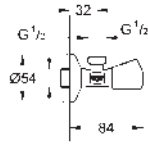

GROHE ANGLE VALVES

Ref. no.

Colour

22 940 000

chrome

Angle valve 1/2"
without connector set 1/2"
for copper pipe Ø 10 mm
TDL handles
marking: neutral
escutcheon
GROHE Long-Life finish