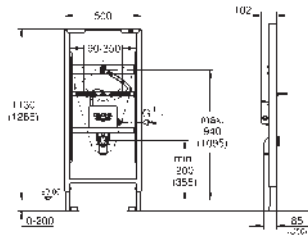

39 376 000

Rapid SL

Element for urinal with temperature sensor

with roughing-in set for T sensor

1.13 and 1.30 m installation height

for on-the-wall installations or studded walls

powder coated steel frame, self-supporting

for dry-cladding, completely pre-assembled

height adjustable fitting connections

TUV approved

HT-outlet bend Ø 50 mm

fixing bolts M8, with fixing device for the ceramic

inlet connection and inlet connecting set

box for concealed installation including roughing-in box

stop valve and flush elbow

for T sensor electronic installation set 39 368 or 39 369 needs to be ordered
separately

for on-the-wall installation 38 558 00M needs to be ordered separately