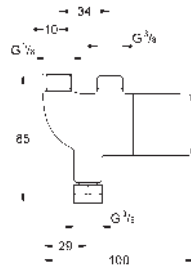

GROHE GROHTHERM MICRO

Ref. no.

Colour

34 487 000

chrome

**Grotherm Micro
Safety Mixer**

temperature adjustment 15-43° C ($\pm 2^\circ$ C)
thermal disinfection without re-adjustment of temperature
connection 3/8" below with cap nut
above 3/8" male thread

GROHE TurboStat

GROHE Long-Life finish
built-in non-return valves
dirt strainers
without connection set
max. pressure differential 5:1