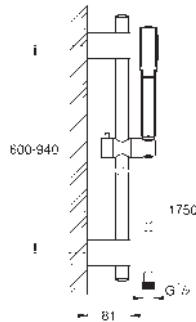

Grandera Stick
Shower rail set 1 spray
Stick hand shower (26 852 xx0)
shower rail, 900 mm (27 785)
Rotaflex Metal Long-Life TwistStop shower hose 1750 mm (28 025)
GROHE Water Saving 7.6 l/min flow limiter
GROHE DreamSpray perfect spray pattern
Inner WaterGuide for a longer life
GROHE CoolTouch no risk of scalding
GROHE FastFixation Plus adjustable distance between brackets for fixing to existing drilling holes
GROHE Long-Life finish
SpeedClean anti-lime system