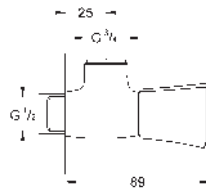

26 010 001

chrome

Costa L
Shower bibtap, 1/2"
wall mounted
metal handle
heat insulated
marking: blue
GROHE Long-Life headpart
shower outlet 3/4"
GROHE Long-Life finish