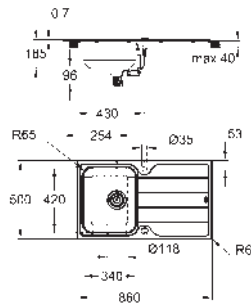

GROHE STAINLESS STEEL SINKS

Ref. no.

Colour

31 573 SD1

stainless steel

Minta

Kitchen sink and tap bundle

K500 stainless steel sink with drainer (31 571 SD1)

mounting type: top mount

Minta single-lever sink mixer (32 168)

GROHE Long-Life finish

pull out mousseur spout