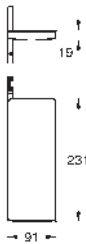

- 101677 000 0

chrome

Rainshower Aqua
Shelf
for Rainshower Aqua Pure shower systems
compatible with 100961, 100962, 100964, 101680
height adjustable (by using an Allen key)
with **white glass shower tray**
material: metal
GROHE EasyReach shower tray
GROHE Long-Life finish

- 101677 KI0 0
- 101677 KF0 0
- 101677 AL0 0
- 101677 GL0 0
- 101677 DA0 0

- black/chrome
- phantom black
- brushed hard graphite
- cool sunrise
- warm sunset