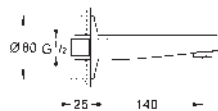

13 252 000

chrome

BauContemporary
Bath spout
wall mounted
mousseur
projection 140 mm
female thread 1/2"