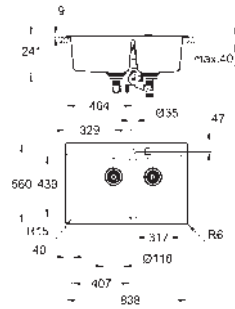

GROHE COMPOSITE SINKS

Ref. no.

Colour

31 657 APO

granite black

K700

Composite sink

model: K700 90-C 83.8/55.9 2.0

mounting type: top mount or undermount
material: quartz composite

GROHE Whisper

min. cabinet size: 900 mm

dimensions: 838 x 559 mm

1 bowl: 406 x 438 x 241 mm

1 bowl: 316 x 438 x 241 mm

outer radius: R6, inner bowl radius: R15

GROHE FastFixation installation system

sink mountable left

cut-out (top mount installation): 818 x 539 mm

cut-out (undermount installation): 757 x 437 mm

drainer: automatic waste fitting

accessories included: automatic waste fitting with rotary handle, waste kit, basket

strainer waste, mounting set

optional: push to open excenter (40 986 SD0)

amount of fasteners included (top mount): 9

amount of fasteners included (undermount): 9

heat resistant up to 180° C