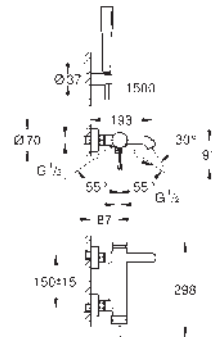

- 25 249 001 chrome

Essence
Single-lever bath mixer 1/2"
wall mounted
GROHE SilkMove 35 mm ceramic cartridge
with temperature limiter
GROHE Long-Life finish
automatic diverter: bath/shower
mousseur
1/2" shower outlet
integrated non-return valve
S-unions
protected against backflow
with shower set
Euphoria Cosmopolitan Stick hand shower 1 spray (27 367)
wall shower holder Tempesta 100 Cosmopolitan (27 594)
Silverflex shower hose 1500 mm 1/2" x 1/2" (28 364)
replaces Essence bath mixer 33 628 001