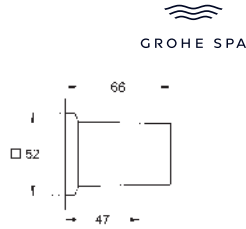

GROHE SPA

RAINSHOWER AQUA HAND SHOWERS

Ref. no.

Colour

SPA SHOWERS

26 886 000

chrome

Rainshower Aqua Cube Stick
Wall holder set 1 spray
 hand shower, metal (26 885 000)
 wall shower holder (26 847 000)
 metal shower hose 1500 mm (28 417)
GROHE Water Saving 9.5 l/min flow limiter
GROHE DreamSpray perfect spray pattern
GROHE Long-Life finish
SpeedClean anti-lime system
Inner WaterGuide for a longer life
TwistStop to prevent hose from twisting