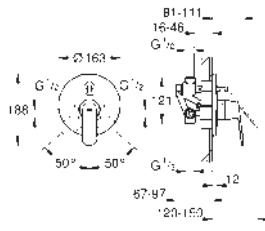

Ref. no.

Colour

32 879 000

chrome

Eurocosmo
Single-lever bath mixer 1/2"
wall installation
GROHE SilkMove 46 mm ceramic cartridge
GROHE Long-Life finish
set for final installation
concealed body
adjustable flow rate limiter
adjustable minimum flow rate 2.5 l/min
automatic diverter: bath/shower
metal wall escutcheon
screwed
optional temperature limiter

13 261 000
13 261 GL0
13 261 AL0

chrome
cool sunrise
brushed hard graphite

Eurocosmo
Bath spout
wall mounted
GROHE Long-Life finish
male thread 1/2"
projection 170 mm