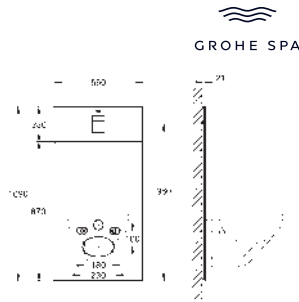

39 980 KS0

velvet black

GROHE glass module

for Rapid SL and Uniset

with flushing cistern GD 2

for connecting shower toilet Sensia Arena or common wall-hung WCs for tiled/plastered walls

two-piece glass cover made of tempered safety glass (8 mm)

upper part removable for maintenance

flush plate Skate Cosmopolitan, chrome

HPL mounting plate with hole pattern for all connections

mounting plate with concealed water connection for Sensia Arena

set for noise protection

including accessory for mounting glass plate and WC ceramic