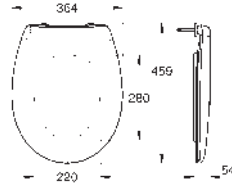

Ref. no.

Colour

39 493 000

alpine white

**Bau Ceramic
WC seat soft close**
with lid
quick release function
detachable
material: Duroplast
including fixation set
stainless steel hinges
compatible with all Bau Ceramic bowls except 39 910 000
168 pieces per pallet