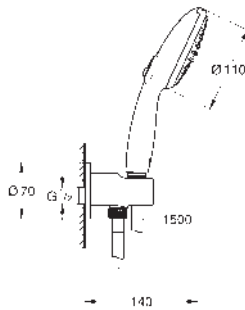

26 921 003

chrome

Tempesta 110

Wall holder set 2 sprays (Rain, Jet)

with integrated wall union 1/2"

consisting of:

hand shower Tempesta 110 (26 912)

shower outlet elbow 1/2" with wall shower holder (28 679)

male thread

protected against backflow

shower hose Relaxaflex 1500 mm 1/2" x 1/2" (28 151)

GROHE Water Saving - Less water, perfect flow

GROHE SmartSwitch - easily rotate the dial to enjoy your preferred spray option

GROHE DreamSpray perfect spray pattern

GROHE Long-Life finish

SpeedClean anti-lime system

Inner WaterGuide - inner insulation for surface and scalding protection

ShockProof silicone ring prevents damages

caused by shower falling

maximum flow rate (at 3 bar): 6.1 l/min

minimum pressure 1.0 bar

suitable for instantaneous heater

professional edition