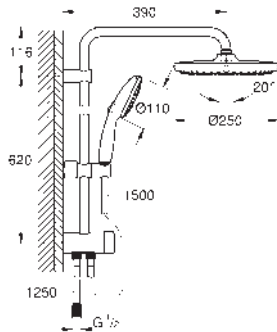

26 980 001

chrome

Tempesta System 250

Shower system with diverter for wall mounting

consisting of:

horizontal 390 mm shower arm, adjustable before installation

change by diverter between hand shower,

head shower or head shower Eco setting