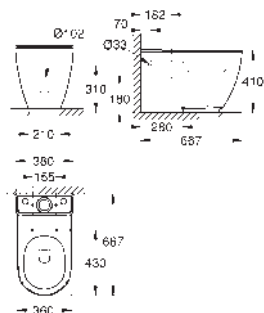

39 572 00H

alpine white

Essence
Floor standing WC for close coupled combination
close coupled
universal trap for horizontal and vertical outlet
wash down
rimless
flush volume 3/4.5 l
including fixation set
cistern to be ordered separately
sanitary ware
fully skirted with invisible fixation
GROHE PureGuard anti-scale coating and anti-bacterial glazing
compatible with seat and cover 39 577 001 (soft close)