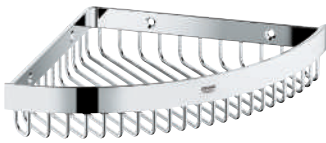

40 809 000

chrome

Selection Cube
Soap wire basket
material: metal
for corner installation
GROHE Long-Life finish