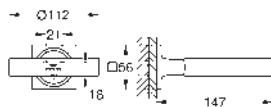

- 40 963 001 chrome
- 40 963 DC1 supersteel
- 40 963 GL1 cool sunrise
- 40 963 GN1 brushed cool sunrise
- 40 963 DA1 warm sunset
- 40 963 DL1 brushed warm sunset
- 40 963 AL1 brushed hard graphite

Allure

Holder

for soap dish 40 883 000 or hair dryer inlet 40 964 001 (please order separately)
material: metal
concealed fastening
GROHE Long-Life finish