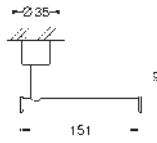

GROHE SPA

GROHE
ATRIO

SPA BATH
FAUCETS

Ref. no.

Colour

- 40 891 000
- 40 891 DC0
- 40 891 GL0
- 40 891 DA0
- 40 891 DL0
- 40 891 AL0

- chrome
- supersteel
- cool sunrise
- warm sunset
- brushed warm sunset
- brushed hard graphite

Atrio
Toilet paper holder
material: metal
concealed fastening
without cover
GROHE Long-Life finish