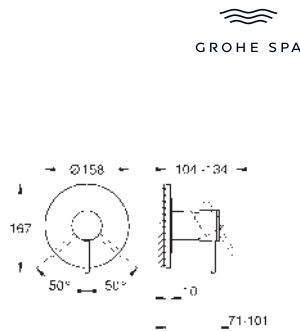

1. GROHE SPA
2. 24 354 000 chrome
   - 24 354 DC0 supersteel
   - 24 354 GL0 cool sunrise
   - 24 354 GN0 brushed cool sunrise
   - 24 354 DA0 warm sunset
   - 24 354 DL0 brushed warm sunset
   - 24 354 AL0 brushed hard graphite

Aerio
Single-lever shower mixer
final installation for GROHE Rapido SmartBox (35 604)
GROHE SilkMove 46 mm ceramic cartridge
GROHE Long-Life finish
GROHE FastFixation escutcheon with covered shaft sealing and covered fixing
metal escutcheon, retroactively 6° adjustable
outlet B or C = 30 l/min

35 604 000
GROHE Rapido SmartBox universal rough-in box for concealed installation