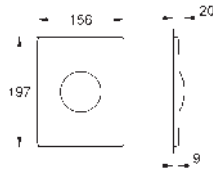

Colour

37 547 000
37 547 P00
37 547 SH0

chrome
matt chrome
alpine white

Skate
Flush plate
vertical installation
156 x 197 mm
manual activation
push button actuation
material: ABS
GROHE Long-Life finish

38 445 SD0