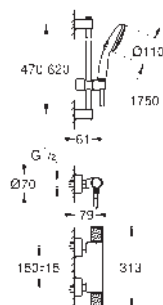

Grotherm 1000 Performance

Shower Safety mixer

with shower rail set 2 sprays (Rain, Jet)

consisting of:

Grotherm 1000 Performance thermostatic shower mixer 1/2" (34 827)

Tempesta shower rail set, 600 mm (26 162)

professional edition