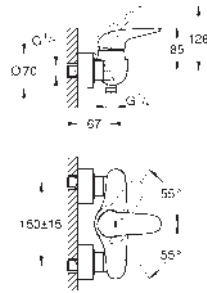

Ref. no.

Colour

23 722 003

chrome

Eurostyle

Single-lever shower mixer 1/2"

wall mounted
solid metal lever

GROHE SilkMove 35 mm ceramic cartridge
with temperature limiter

GROHE Long-Life finish
adjustable flow rate limiter
shower outlet 1/2" with integrated non-return valve
covered S-unions
protected against backflow