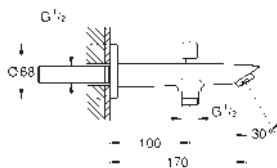

13 425 001

chrome

BauCosmopolitan

Bath spout with diverter

wall mounted
GROHE Long-Life finish
mousseur
non-return valve
automatic diverter: bath/shower
female thread 1/2"