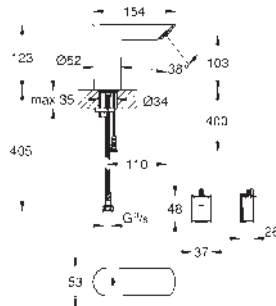

36 452 000

chrome

Bau Cosmopolitan E

Infra-red electronic basin tap 1/2" without mixing device

with infrared sensor for bi-directional communication for monitoring, configuration and service purpose
for cold or premixed water

6V lithium battery, type CR-P2

battery lifetime: approx. 7 years (150 actuations a day)

GROHE Long-Life finish

GROHE Water Saving - Less water, perfect flow

maximum flow rate (at 3 bar): 5 l/min

Lead and Nickel Free Inner Water Ways

body made of composite polymer

flexible connection hose

dirt strainers

integrated solenoid valve

external battery

rapid installation system

multistage battery status display

7 pre-set programs:

auto flush, thermal disinfection, cleaning mode

additional functions and precise settings by remote control 36 407

CE approved

type of protection faucet IP 59