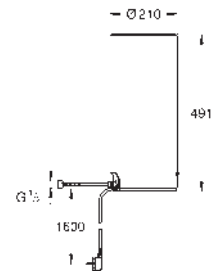

40 432 000

**GROHE Red
Tea glasses (4 pieces)**

heat proof glass with GROHE Red decor

dishwasher safe

volume 250 ml