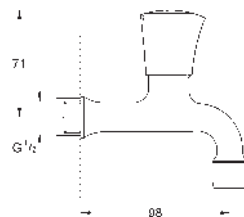

swivel area 360°

30 098 001

chrome

Costa L

Bibtap 1/2"

wall mounted

metal handle

heat insulated