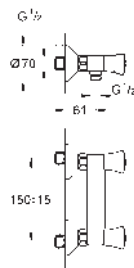

26 330 001

chrome

Costa L
Shower mixer 1/2"
wall mounted
metal handles
heat insulated
screwable
GROHE Long-Life headpart
shower connection 1/2"
S-unions
GROHE Long-Life finish