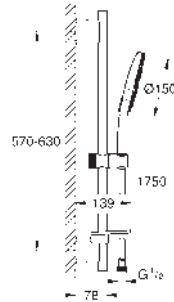

26 592 LS0

moon white

Rainshower SmartActive 150 Shower rail set 3 sprays

hand shower Rainshower SmartActive 150 (26 554)
maximum flow rate (at 3 bar): 8.5 l/min
spray plate moon white
shower rail 600 mm
wall holders made of metal
Silverflex shower hose 1750 mm 1/2" x 1/2" (28 388)

GROHE EasyReach tray
GROHE Water Saving - Less water, perfect flow
GROHE DreamSpray perfect spray pattern
GROHE Long-Life finish
GROHE FastFixation Plus adjustable distance between brackets for fixing to existing drilling holes
GROHE TileFix adjustable depth on upper and lower bracket
SpeedClean anti-lime system
Inner WaterGuide for a longer life
TwistStop to prevent hose from twisting