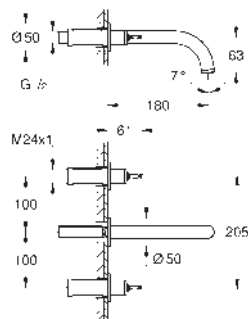

- 20 587 000 chrome
- 20 587 DC0 supersteel
- 20 587 GL0 cool sunrise
- 20 587 GN0 brushed cool sunrise
- 20 587 DA0 warm sunset
- 20 587 DL0 brushed warm sunset
- 20 587 AL0 brushed hard graphite

Aerio Private Collection
3-hole wash-basin mixer
M-Size

wall mounted
final installation for 29 025
without concealed body
headparts 1/2" - 90°
GROHE Long-Life finish
GROHE Water Saving - Less water, perfect flow
maximum flow rate (at 3 bar): 5 l/min
centre distance 200 mm
projection 180 mm
for stick handles
to be combined with stick sets 48 458, 48 459 or 48 646, please order separately

29 025 002
Rough-in set for 3-hole basin mixer