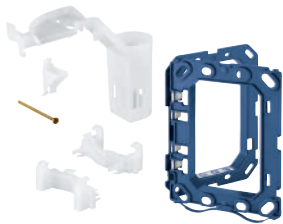

38 796 000

chrome

GROHE Fresh

Adaptor

for GROHE flushing cistern GD 2 with pneumatic
discharge valve and regular inspection shaft
not suitable for Skate Cosmopolitan with
wood or glass surface
fixing frame with opening function
with box for support of aromatic tabs
for chlorine-free tabs only
for all GROHE flush plates
156 x 197 mm