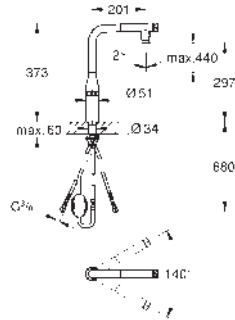

Ref. no.

Colour

31 892 000
31 892 DC0
31 892 KF0

chrome
supersteel
phantom black

Essence SmartControl
Sink mixer with SmartControl
GROHE Long-Life finish
pull-out dual spray

GROHE Magnetic Docking guarantees easy retraction and smooth docking
GROHE SmartControl push for ON-OFF, turn for volume adjustment from water saving eco mode to Full Flow
temperature adjustment by turning of mixing valve on body
swivel tubular spout, swivel area 140°
protected against backflow
flexible connection hoses
metal fixation set
Lead and Nickel Free Inner Water Ways
maximum flow rate (at 3 bar): 10 l/min