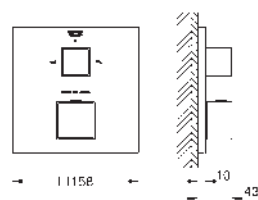

Grotherm Cube
Safety bath tub mixer for 2 outlets with integrated shut off/diverter valve
final installation for GROHE Rapido SmartBox (35 604)
GROHE TurboStat compact cartridge
GROHE Long-Life finish
GROHE FastFixation escutcheon with covered shaft sealing and covered fixing metal escutcheon, retroactively 6° adjustable
printed hand shower and bath filler symbol
GROHE SafeStop safety button at 38C
GROHE SafeStop Plus optional temperature limiter at 43°C or 46°C included
GROHE AquaDimmer, integrated shut off/diverter valve
outlet B = 27 l/min, outlet C = 30 l/min

35 604 000
GROHE Rapido SmartBox universal rough-in box for concealed installation

34 868 000 chrome