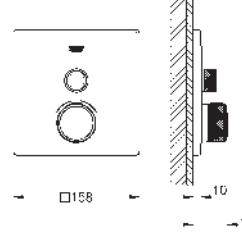

29 123 000 chrome
29 123 DC0 supersteel
29 123 GN0 brushed cool sunrise
29 123 DL0 brushed warm sunset
29 123 A00 hard graphite
29 123 AL0 brushed hard graphite

Grohtherm SmartControl

Safety mixer for concealed installation with one valve
final installation for GROHE Rapido SmartBox (35 604)
GROHE FastFixation metal wall escutcheon, retroactively 6° adjustable
GROHE Long-Life finish
GROHE SmartControl push for ON-OFF, turn for volume adjustment
exchangeable symbols
GROHE TurboStat compact cartridge
GROHE ProGrip with knurl structure
GROHE SafeStop safety button at 38C
GROHE SafeStop Plus optional temperature limiter at 43°C or 46°C included
built-in non-return valves and dirt strainers
flow performance: outlet A (to external shut-off) = 34 l/min, outlet B/C = 29 l/min

35 604 000
GROHE Rapido SmartBox universal rough-in box for concealed installation