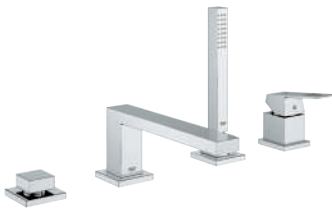

- 19 897 001 **chrome**
- 19 897 DC1 **supersteel**
- 19 897 AL1 **brushed hard graphite**

Eurocube
4-hole bath combination
GROHE SilkMove 46 mm ceramic cartridge
GROHE Long-Life finish
pre-assembled spout fixing
single lever mixer operating element
bath inlet with mousseur
diverter bath/shower
hand shower Euphoria Cube+ 6.6 l/min
metal shower hose 2000 mm (always chrome for any colour of the set)
flexible connection hoses
connection for shower hose
protected against backflow
for use with 29 037

- 29 037 000 **Baseframe for installation under tiled surround**

- 45 388 000 **Supporting legs for baseframe**