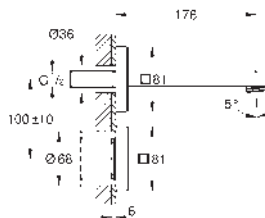

36 442 000

chrome

Eurocube E

Infra-red electronic wall basin tap without mixing device

for cold or premixed water

with transformer 100-230 V AC, 50-60 Hz, 6 V DC

GROHE Water Saving - Less water, perfect flow

maximum flow rate (at 3 bar): 5 l/min

laminar spray regulator

7 pre-set programs:

auto flush, thermal disinfection, cleaning mode

additional functions and precise settings by remote control 36 407

for use with Rapid SL 38 748 002 or roughing-in set 36 264 001

CE approved

36 264 001

Rough-in box for infra-red electronic wall basin tap without mixing device