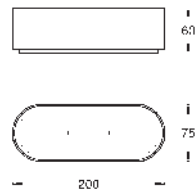

GROHE SELECTION

Ref. no.

Colour

41 037 000

Selection
Shower tray without holder
material: plastic
for use with towel ring (41 035)