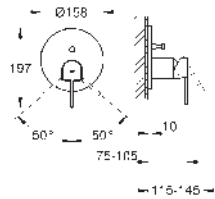

- 24 060 003 chrome
- 24 060 DC3 supersteel
- 24 060 AL3 brushed hard graphite

GROHE Plus
Single-lever mixer with 2-way diverter
final installation for
GROHE Rapido SmartBox (35 604)
GROHE SilkMove 46 mm ceramic cartridge
GROHE Long-Life finish
GROHE FastFixation escutcheon with covered shaft sealing and covered fixing metal escutcheon, retroactively 6° adjustable
automatic 2-way diverter
outlet B = 27 l/min, outlet C = 27 l/min

- 35 604 000
- GROHE Rapido SmartBox universal rough-in box for concealed installation