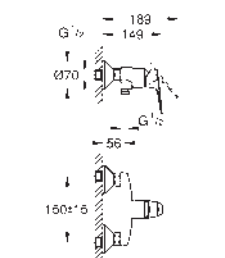

23 632 000

chrome

BauFlow
Single-lever shower mixer 1/2"
wall mounted
GROHE Long-Life 35 mm ceramic cartridge
GROHE Long-Life finish
shower bottom outlet 1/2"
S-unions