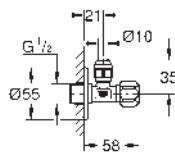

- 22 018 000 **chrome**

Angle valve 1/2"
pre-roughened connection thread for easy sealing
wall connection 1/2"
outlet thread 3/8"
with length compensation
with compression nut $\varnothing$ 10mm
water protected spindle shutoff, brass, with
grease chamber and double o-ring sealing
ergonomic handle
marking: neutral
metal push-on escutcheon $\varnothing$ 55 mm
GROHE Long-Life finish