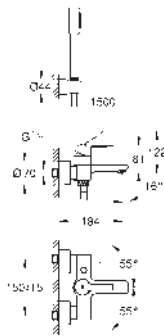

Ref. no.

Colour

33 850 001

chrome

Lineare

Single-lever bath mixer 1/2"
wall mounted

GROHE SilkMove 35 mm ceramic cartridge
with temperature limiter

GROHE Long-Life finish

automatic diverter: bath/shower
mousseur

1/2" shower outlet

integrated non-return valve

covered S-unions

protected against backflow

with shower set

metal stick hand shower

wall shower holder Tempesta 100 Cosmopolitan (27 594)

Silverflex shower hose 1500 mm 1/2" x 1/2" (28 364)

24 063 001

chrome

24 063 DC1

supersteel

24 063 AL1

brushed hard graphite