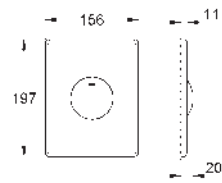

38 672 SD0

stainless steel

Skate
Flush plate, stainless steel
for start stop actuation
vandal-proof
for pneumatic discharge valve
vertical installation
156 x 197 mm
push button actuation
plastic fixing frame
hidden fixing screws
GROHE Water Saving - Less water, perfect flow