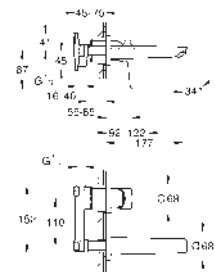

20 289 001

chrome

BauLoop
2-hole basin mixer

wall mounted
set for final installation and concealed body
GROHE Long-Life 35 mm ceramic cartridge
GROHE Long-Life finish
centre distance 110 mm
projection 177 mm