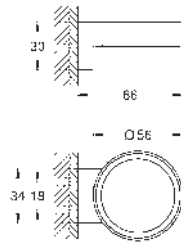

- 28 939 000 chrome
- Talento**
Talento pop-up bath waste and overflow
 set for normal bath
 and deep shower trays
 with bowden cable
 without finishing trim set
 bottle trap
 45° waste elbow

Ref. no.

Colour