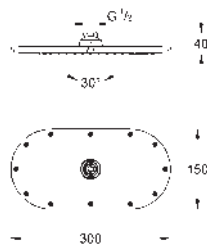

27 470 000

chrome

Rainshower Veris 300
Head shower 1 spray

spray pattern:
Rain
300 x 150 mm
material: metal
ball joint with turning angle $\pm 15^\circ$
connection thread 1/2"
GROHE DreamSpray perfect spray pattern
GROHE Long-Life finish
SpeedClean anti-lime system