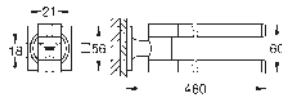

40 342 001

chrome

40 342 DC1

supersteel

40 342 GL1

cool sunrise

40 342 GN1

brushed cool sunrise

40 342 DA1

warm sunset

40 342 DL1

brushed warm sunset

40 342 AL1

brushed hard graphite

Allure

Double towel bar

material: metal

pivotable 90°

length 460 mm

concealed fastening

GROHE Long-Life finish