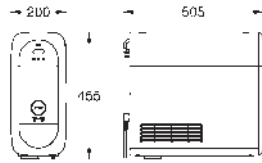

40 711 001

**GROHE Blue Home
Cooler**

180 Watt cooling unit, 230 V, 50 Hz
delivers 3 liters of chilled sparkling water per hour
CE approved
requires ventilation holes in the bottom of the kitchen cabinet
software set-up, monitoring of filter and CO2 capacity via
GROHE Watersystems app
with Bluetooth 4.0* and WIFI interface for wireless data communication
for Apple** and Android devices
bluetooth range (max. 10 m) varies on used materials and walls between
transmitter and receiver
adjustable for GROHE Blue filter S-Size, GROHE Blue activated
carbon filter and GROHE Blue magnesium + zinc filter

System requirements Apple

iPhone with iOS 14.0 or higher

System requirements Android

smart phone with Android 10.0 or higher

Mobile devices and GROHE Watersystems app*** are not included in delivery
and have to be ordered separately via an authorised Apple store/store/iTunes or
Google Play store.

* The Bluetooth word mark and logos are registered trademarks owned by
Bluetooth SIG, Inc. and any use of such marks by Grohe AG is under license.
Other trademarks and trade names are those of their respective owners.

** Apple, the Apple logo, iPod, iPod Touch, iPhone and iTunes are trademarks of
Apple Inc., registered in the U.S. and other countries. Apple is not responsible for
the function of this device or its compliance with safety and regulatory standards.
*** Available for free via iTunes app or Google Play store.