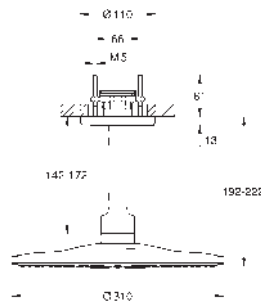

26 477 000

chrome

26 477 DC0

supersteel

26 477 GL0

cool sunrise

26 477 GN0

brushed cool sunrise

26 477 DA0

warm sunset

26 477 DL0

brushed warm sunset

26 477 A00

hard graphite

26 477 AL0

brushed hard graphite

Rainshower SmartActive 310

Head shower set ceiling 142 mm, 2 sprays
head shower Rainshower SmartActive 310
2 spray patterns: GROHE PureRain, ActiveRain
142 mm ceiling shower arm
GROHE DreamSpray perfect spray pattern
GROHE Long-Life finish
SpeedClean anti-lime system
Inner WaterGuide for a longer life
requires rough-in set 26 483 or 26 484 - to be ordered separately

22 124 KF0

phantom black

ditto, Professional exclusive

26 477 LS0

moon white

ditto, head shower with white spray plate