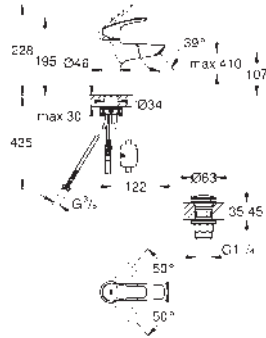

Ref. no.

Colour

23 976 003

chrome

Eurosmart
Single-lever basin mixer 1/2"
M-Size

pull out spout
single hole installation
metal lever

GROHE SilkMove 28 mm ceramic cartridge
adjustable flow rate limiter
with temperature limiter

GROHE Water Saving - Less water, perfect flow
maximum flow rate (at 3 bar): 5 l/min
rapid installation system

GROHE Magnetic Docking guarantees easy retraction and smooth docking
smooth body with push-open pop-up waste set 1 1/4"
flexible connection hoses