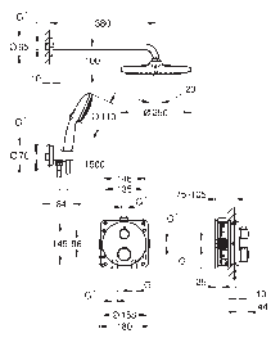

34 872 000

chrome

Grotherm

Concealed shower system with Tempesta 250

consisting of:

- concealed thermostatic shower mixer for 2 outlets with integrated shut off/diverter valve (24 076)
- GROHE Rapido SmartBox universal rough-in box, 1/2" (35 604)
- Tempesta 250 head shower set 9.5 l/min (26 668) including horizontal shower arm 380 mm
- Tempesta 110 hand shower 2 sprays (27 597)
- shower outlet elbow 1/2" with wall shower holder (28 679)
- Rotaflex shower hose 1500 mm 1/2" x 1/2" (28 409)
- optional flow regulator 9.5 l/min included for hand shower