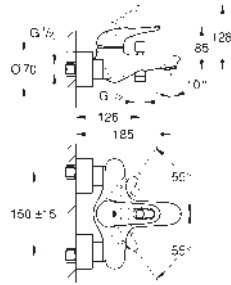

33 591 003

chrome

33 591 LS3

moon white/chrome

Eurostyle

Single-lever bath mixer 1/2"

wall mounted
loop metal lever

GROHE SilkMove 35 mm ceramic cartridge
with temperature limiter

GROHE Long-Life finish
adjustable flow rate limiter
automatic diverter: bath/shower
mousseur
shower outlet 1/2" with integrated non-return valve
covered S-unions
protected against backflow