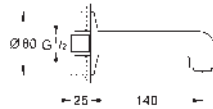

13 258 000

chrome

BauClassic
Bath spout
wall mounted
mousseur
projection 140 mm
female thread 1/2"