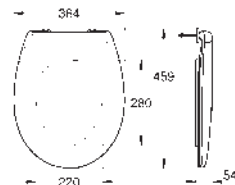

39 492 000

alpine white

Bau Ceramic

WC seat

with lid
quick release function
detachable
material: Duroplast
including fixation set
stainless steel hinges
compatible with all Bau Ceramic bowls except 39 910 000
168 pieces per pallet