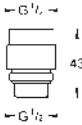

22 013 000

chrome

Eurocube
Angle valve 1/2"
wall connection 1/2"
outlet 1/2"
Cartridge headpart
metal handle
marking: neutral
metal push-on escutcheon

GROHE SAFETY SYSTEMS

Ref. no.

Colour

41 238 000

chrome