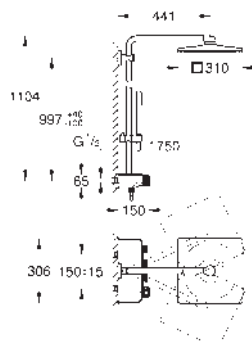

26 508 000	chrome
26 508 LS0	moon white
26 508 DC0	supersteel
26 508 GL0	cool sunrise
26 508 GN0	brushed cool sunrise
26 508 DA0	warm sunset
26 508 DL0	brushed warm sunset
26 508 A00	hard graphite
26 508 AL0	brushed hard graphite

Euphoria SmartControl System 310 Cube Duo

Shower system with Safety Mixer for wall mounting

horizontal 450 mm shower arm
upper bracket adjustable for minimal adaption to existing drilling holes
exposed SmartControl Safety Mixer
head shower Rainshower SmartActive 310 Cube
2 spray patterns:
GROHE PureRain, ActiveRain
maximum flow rate (at 3 bar): 20 l/min
hand shower Euphoria Cube (27 699)
maximum flow rate (at 3 bar): 16 l/min
adjustable in height with gliding element
Silverflex shower hose 1750 mm 1/2" x 1/2" (28 388)
GROHE DreamSpray perfect spray pattern
GROHE CoolTouch no risk of scalding
GROHE TurboStat compact cartridge
GROHE ProGrip with knurl structure
GROHE Long-Life finish
GROHE SafeStop at 38°C
GROHE SafeStop Plus optional temperature limiter at 43°C included
GROHE SmartControl push for ON-OFF, turn for volume adjustment
integrated **GROHE EasyReach** shower tray
SpeedClean anti-lime system
Inner WaterGuide for a longer life
TwistStop to prevent hose from twisting
suitable for instantaneous heaters from 18 kW/h
minimum flow rate 7 l/min.