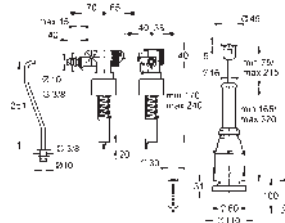

37 522 PI0

matt chrome/chrome

Servo-set

retrofit unit for close-coupled flushing cisterns

connection from below

with filling valve, servo discharge valve

interruptible flush cycle

fixing set with 100 mm screws and cellular rubber joint Ø 100 mm

centring for filling and discharge valve

when having larger bore holes

GROHE Long-Life finish

**) max. shortening 100 mm