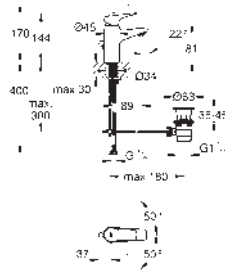

Ref. no.

Colour

23 751 000

chrome

BauFlow
Single-lever basin mixer 1/2"
S-Size
GROHE Long-Life 28 mm ceramic cartridge
GROHE Long-Life finish
GROHE Water Saving mousseur 5.7 l/min
rapid installation system
plastic pop-up waste set 1 1/4"
flexible connection hoses