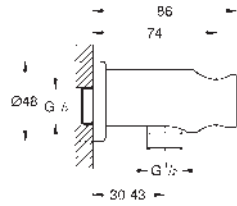

Ref. no.

Colour

- 26 658 000 chrome
- 26 658 DC0 supersteel
- 26 658 GL0 cool sunrise
- 26 658 GN0 brushed cool sunrise
- 26 658 DA0 warm sunset
- 26 658 DL0 brushed warm sunset
- 26 658 A00 hard graphite
- 26 658 AL0 brushed hard graphite

Rainshower
Shower outlet elbow 1/2" with holder
with round escutcheon
Ø 48 mm
male connection thread 1/2"
metal body
protected against backflow
GROHE Long-Life finish