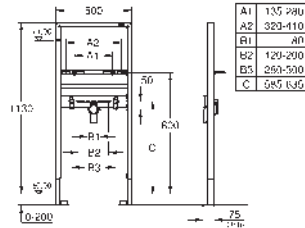

GROHE RAPID SL FOR WASH BASIN AND BIDET

Ref. no.

Colour

38 554 001

Rapid SL

Element for wash basin, single hole installation with noise protection

1.13 m installation height

for on-the-wall installations or studded walls
powder coated steel frame, self-supporting
for dry-cladding, completely pre-assembled
with fixed connections

TÜV approved

wash basin fixing bolts M10 with fixing device for ceramic
variable distance of fixing bolts

HT-outlet bend Ø 50 mm

seal Ø 32 mm

2 noise protected fitting connections 1/2"

for on-the-wall installation 38 558 00M needs to be ordered separately