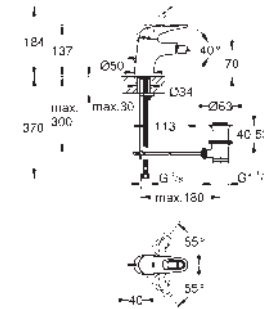

33 565 003

chrome

33 565 LS3

moon white/chrome

Eurostyle
Single-lever bidet mixer 1/2"
S-Size
loop metal lever
GROHE SilkMove 35 mm ceramic cartridge
adjustable flow rate limiter
with temperature limiter
GROHE Long-Life finish
GROHE Water Saving - Less water, perfect flow
maximum flow rate (at 3 bar): 5 l/min
GROHE FastFixation installation system
with ball joint
pop-up waste set 1 1/4"
flexible connection hoses