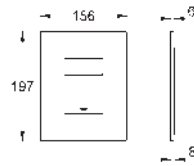

GROHE FLUSH PLATES FOR WC

Ref. no.

Colour

38 916 0A0

mirror glass

**Skate Cosmopolitan
Flush plate**

with mirror surface
plastic actuation buttons, titanium
for dual flush
for pneumatic discharge valve AV1
vertical and horizontal installation
156 x 197 mm
made of security glass
mounting-set

GROHE Water Saving - Less water, perfect flow
for combination with Rapid SL and Uniset with GD 2 cisterns
for use with Rapid SLX please order shaft 66 791 000 (sold separately)