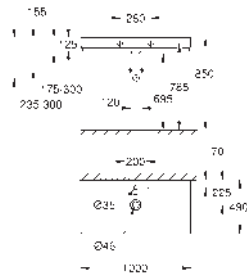

GROHE CUBE CERAMIC

Ref. no.

Colour

39 386 00H

alpine white

**Cube Ceramic
Wash basin 100**

wall hung
1 hole punched, 2 holes pre-punched
with overflow
1000 x 490 mm

sanitary ware
GROHE PureGuard anti-scale coating and anti-bacterial glazing