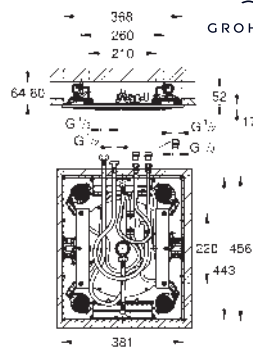

26 888 000

chrome

Rainshower Aqua 15"
Ceiling shower 3 sprays

spray patterns:

Rain, Bokoma Spray, Waterfall and combinations

381 mm (width) x 17 mm (height) x 456 mm (depth)

material: metal

GROHE DreamSpray perfect spray pattern

GROHE Long-Life finish

GROHE XL Waterfall extra wide waterfall spray

SpeedClean anti-lime system

flow of single spray at 3 bar:

1 x Rain spray 300 mm: approx. 20 l/min

2 x XL Waterfall: 1 x Waterfall 20 l, 2 x Waterfall 32 l/min

4 x Bokoma Spray with adjustment angle 20°: 20 l/min

head shower has to be controlled by 4 outlets