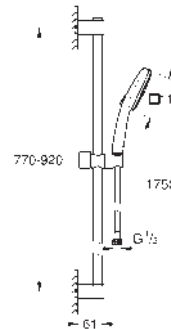

26 908 003

chrome

26 908 2433

matte black

Tempesta Cube 110

Shower rail set 2 sprays (Rain, Jet)

hand shower Tempesta Cube 110 (26 746)

shower rail, 900 mm (27 524)

Relexaflex hose 1750 mm 1/2"x1/2" (28 154)

GROHE Water Saving - Less water, perfect flow

GROHE SmartSwitch - easily rotate the dial to enjoy your preferred spray option

GROHE DreamSpray perfect spray pattern

GROHE Long-Life finish

GROHE FastFixation (adjustable upper bracket for existing drill holes)

adjustable glider (turn and glide shower holder)

SpeedClean anti-lime system

Inner WaterGuide - inner insulation for surface and scalding protection

ShockProof silicone ring prevents damages

caused by shower falling

maximum flow rate (at 3 bar): 7.4 l/min

suitable for instantaneous heater

professional edition