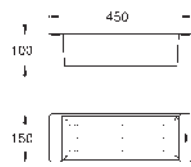

GROHE KITCHEN ACCESSORIES

Ref. no.

Colour

40 852 SD0 stainless steel
40 852 GN0 brushed cool sunrise
40 852 DL0 brushed warm sunset
40 852 AL0 brushed hard graphite

Multifunction colander
material: stainless steel
dimensions: 450 x 150 x 100 mm
dishwasher safe
corrosion free