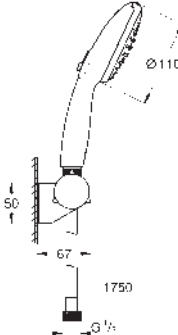

27 601 30E

chrome

Tempesta 110

Wall holder set 2 sprays (Rain, Jet)

consisting of:

hand shower Tempesta 110 (27 597)

wall shower holder adjustable (27 595)

Relaxaflex hose 1750 mm 1/2"x1/2" (28 154)

GROHE Water Saving Plus - extra efficient water usage, perfect flow

GROHE SmartSwitch - easily rotate the dial to enjoy your preferred spray option

GROHE DreamSpray perfect spray pattern

GROHE Long-Life finish

SpeedClean anti-lime system

Inner WaterGuide - inner insulation for surface and scalding protection

ShockProof silicone ring prevents damages

caused by shower falling

maximum flow rate (at 3 bar): 5.6 l/min

minimum pressure 1.0 bar

suitable for instantaneous heater

professional edition

27 601 003

chrome

ditto, maximum flow rate (at 3 bar): 7.4 l/min

SHOWERS