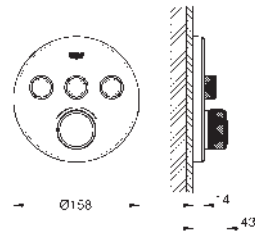

29 904 LS0

moon white/chrome

Grotherm SmartControl

Safety mixer for concealed installation with 3 valves
final installation for GROHE Rapido SmartBox (35 604)

GROHE FastFixation metal wall escutcheon, retroactively 6° adjustable

GROHE Long-Life finish

GROHE SmartControl push for ON-OFF, turn for volume adjustment

exchangeable symbols

GROHE TurboStat compact cartridge

GROHE ProGrip with knurl structure

GROHE SafeStop safety button at 38°C

GROHE SafeStop Plus optional temperature limiter at 43°C or 46°C included

built-in non-return valves and dirt strainers

multiple outlets can be run simultaneously

cover plate in moon white acrylic glass

flow performance: outlet A = 23 l/min, outlet B = 27 l/min, outlet C = 23 l/min,

outlet A + B = 33 l/min, outlet A + B + C = 36 l/min

35 604 000

GROHE Rapido SmartBox universal rough-in box for concealed installation