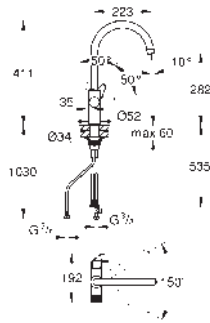

GROHE BLUE PURE

Ref. no.

Colour

30 580 000

chrome

GROHE Blue Pure BauCurve

Filter faucet

consisting of:

GROHE Blue single-lever sink mixer with filter function
single hole installation

C-spout

separate handle for filtered water

GROHE SilkMove 28 mm ceramic cartridge

swivel tubular spout

swivel area 150°

separate inner water ways for filtered and non-filtered water

flexible connection hoses

the faucet must be installed with a filter starter set of your choice