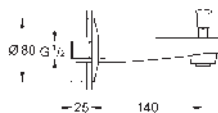

13 254 000

chrome

BauContemporary
Bath spout
wall mounted
mousseur
automatic diverter: bath/shower
projection 140 mm
female thread 1/2"