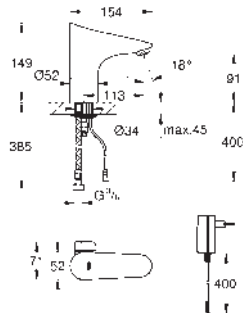

Europlus E

Infra-red electronic basin mixer 1/2" with mixing device and adjustable temperature limiter

with infrared sensor for bi-directional communication for monitoring, configuration and service purpose
with plug transformer 100-230 V AC, 50-60 Hz, 6 V DC
GROHE Long-Life finish

GROHE Water Saving - Less water, perfect flow
maximum flow rate (at 3 bar): 5 l/min

flexible connection hoses
non-return valve, dirt strainers, solenoid valve
rapid installation system

7 pre-set programs:

auto flush, thermal disinfection, cleaning mode
additional functions and precise settings by remote control 36 407
CE approved, type of protection faucet IP 59K

36 016 001

chrome

ditto, without mixing device