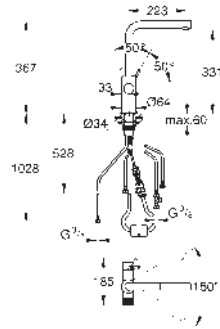

GROHE BLUE PURE

Ref. no.

Colour

30 590 000
30 590 DC0
30 590 KF0

chrome
supersteel
phantom black

GROHE Blue Pure Minta
Filter faucet with pull-out mousseur

consisting of:

GROHE Blue single-lever sink mixer with filter function
single hole installation
L-spout

pull out mousseur spout
separate handle for filtered water

GROHE SilkMove 28 mm ceramic cartridge
swivel tubular spout
swivel area 360°

separate inner water ways for filtered and non-filtered water
flexible connection hoses
the faucet must be installed with a filter starter set of your choice