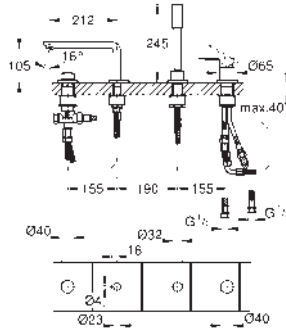

Ref. no.

Colour

- 19 577 001 **chrome**
- 19 577 DC1 **supersteel**
- 19 577 AL1 **brushed hard graphite**

Lineare

4-hole bath combination

GROHE SilkMove 35 mm ceramic cartridge with temperature limiter
GROHE Long-Life finish
pre-assembled spout fixing
single lever mixer operating element
bath inlet with mousseur
diverter bath/shower
metal stick hand shower
metal shower hose 2000 mm (always chrome for any colour of the set)
flexible connection hoses
connection for shower hose protected against backflow for use with 29 037

- 29 037 000 **Baseframe for installation under tiled surround**

- 45 388 000 **Supporting legs for baseframe**