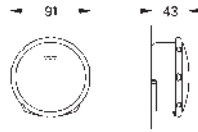

GROHE TALENTO / TALENTOFILL

Ref. no.

Colour

- 19 952 000 chrome
- 19 952 DC0 supersteel
- 19 952 GL0 cool sunrise
- 19 952 GN0 brushed cool sunrise
- 19 952 DA0 warm sunset
- 19 952 DL0 brushed warm sunset
- 19 952 A00 hard graphite
- 19 952 AL0 brushed hard graphite
- 19 952 2430 matte black

Talentofill
Inlet, pop-up and waste-system
set for final installation
escutcheon
waste plug
fixing set
in combination with Talentofill 28 990 / 28 991
GROHE Long-Life finish