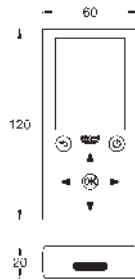

GROHE BAU COSMOPOLITAN E

Ref. no.

Colour

36 407 001

chrome

Remote control

for all GROHE one eye infra-red products as of 06/2015

monitoring

consumption and usage data
thermal disinfection cycles
auto flush cycles

configuration

cleaning mode on/off
thermal disinfection
detection range
shut off delay
auto flush

service

send and save profile
reset to factory or user settings
service details, demo mode
3 x 1.5 V DC (AAA) battery supply