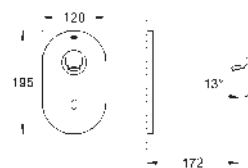

36 273 000

chrome

Euroeco Cosmopolitan E

Infra-red electronic wall basin tap without mixing device

with infrared sensor for bi-directional communication for monitoring, configuration and service purpose for cold or premixed water
with transformer 100-230 V AC, 50-60 Hz, 6 V DC

GROHE Long-Life finish

maximum flow rate (at 3 bar): 5 l/min
chrome escutcheon, chrome spout, projection 172 mm

7 pre-set programs:

auto flush, thermal disinfection, cleaning mode

additional functions and precise settings by remote control 36 407

set for final installation for concealed fitting box 36 336 001/36 337 001

CE approved

36 337 001

Rough-in box for infra red basin taps without mixing device

36 336 001

Rough-in box with integrated thermostatic mixer for infra red trim sets