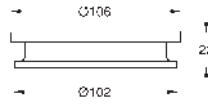

Ref. no.

Colour

40 964 001

chrome/frosted granite

Allure

Hair dryer inlet

material: plastic

fits holders Allure (40 963 xx1) and Atrio (40 885 xx0), please order separately