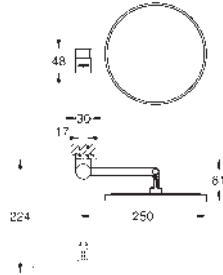

- 41 077 000 chrome
- 41 077 DC0 supersteel
- 41 077 GL0 cool sunrise
- 41 077 GN0 brushed cool sunrise
- 41 077 DA0 warm sunset
- 41 077 DL0 brushed warm sunset
- 41 077 A00 hard graphite
- 41 077 AL0 brushed hard graphite

Selection
Shaving mirror
material: glass / metal
without lights
magnification: x 7
concealed fastening
GROHE Long-Life finish

- 102279 KF0 0 phantom black
- ditto, Professional exclusive