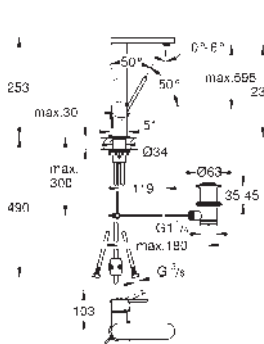

23 843 003
23 843 DC3
23 843 AL3

chrome
supersteel
brushed hard graphite

GROHE Plus
Single-lever basin mixer 1/2"
L-Size
GROHE SilkMove 28 mm ceramic cartridge with temperature limiter
GROHE Long-Life finish
GROHE Water Saving - Less water, perfect flow maximum flow rate (at 3 bar): 5 l/min
SpeedClean mousseur
GROHE AquaGuide adjustable mousseur rapid installation system
pull out spout
GROHE EasyDock easy retraction and smooth docking
pop-up waste set 1 1/4"
flexible connection hoses