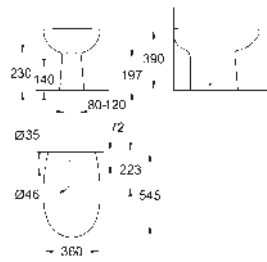

39 432 000

alpine white

**Bau Ceramic
Floor standing bidet**
1 hole punched
with overflow
including fixation set
sanitary ware