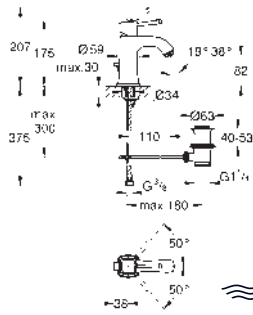

24 369 000
24 369 IGO

chrome
chrome/gold

Grandera
Single-lever basin mixer 1/2"

M-Size

GROHE SilkMove 28 mm ceramic cartridge temperature limiter

GROHE Long-Life finish

GROHE Water Saving - Less water, perfect flow maximum flow rate (at 3 bar): 5 l/min

GROHE FastFixation installation system

GROHE AquaGuide adjustable mousseur

pop-up waste set 1 1/4" flexible connection hoses

24 370 000
24 370 IGO

chrome
chrome/gold

ditto, smooth body