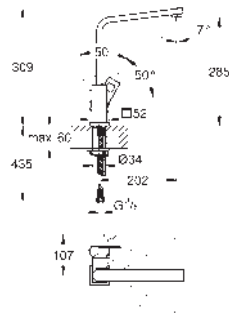

31 255 000
31 255 DC0

chrome
supersteel

Eurocube
Single-lever sink mixer 1/2"
GROHE Long-Life finish
GROHE SilkMove 28 mm ceramic cartridge
swivel cast spout
swivel area 90°
flexible connection hoses
rapid installation system
maximum flow rate (at 3 bar): 9.5 l/min