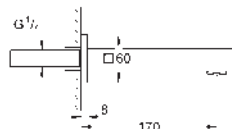

- 13 303 000 **chrome**
- 13 303 DC0 **supersteel**
- 13 303 AL0 **brushed hard graphite**

Eurocube
Bath spout
wall mounted
GROHE Long-Life finish
mousseur
male thread 1/2"
projection 170 mm