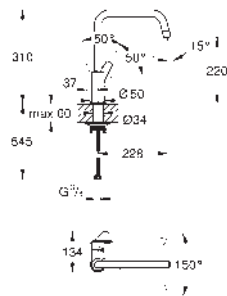

30 567 000
30 567 DC0
30 567 2430

chrome
supersteel
matte black

Eurosmart
Single-lever sink mixer 1/2"
high spout
GROHE Long-Life finish
GROHE SilkMove 28 mm ceramic cartridge
integrated temperature limiter
swivel tubular spout
swivel area 150°, Lead and Nickel Free Inner Water Ways
flexible connection hoses
metal fixation set
maximum flow rate (at 3 bar): 10 l/min
professional edition