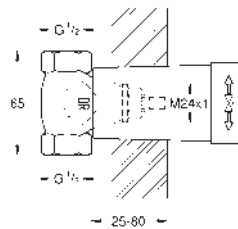

29 800 000

chrome

Concealed stop-valve, 1/2"

pre-assembled headpart 1/2"
short spindle, protection sleeve
threaded union 1/2"
DR-brass

29 802 000

chrome

ditto, 3/4", pre-assembled headpart 3/4", thread union 3/4"

29 805 000

chrome

ditto, 1", pre-assembled headpart 1", thread union 1"