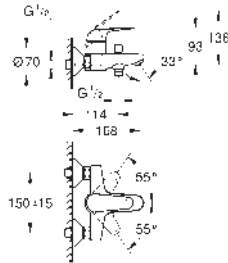

32 743 001

chrome

Euroeco

Single-lever bath mixer 1/2"
wall mounted

GROHE Long-Life 35 mm ceramic cartridge
with temperature limiter
GROHE Long-Life finish
adjustable flow rate limiter
automatic diverter: bath/shower
spout with mousseur
shower bottom outlet with integrated non return-valve
protected against backflow
S-unions
professional edition