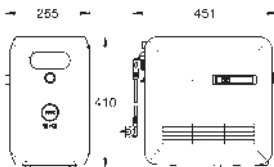

push notifications at low filter resp. CO₂ capacity

additional monitoring via GROHE Blue Professional Browser-Monitor possible
with Bluetooth 4.0* and WIFI interface for wireless data communication

for Apple** and Android devices

bluetooth range (max. 10 m) varies on used materials and walls between
transmitter and receiver

compatible only with GROHE Blue faucets with push button operation

System requirements Apple

iPhone with iOS 14.0 or higher

System requirements Android

smart phone with Android 10.0 or higher

Mobile devices and GROHE Watersystems app*** are not included in delivery and have to be ordered separately via an authorised Apple store/store/iTunes or Google Play store.

* The Bluetooth word mark and logos are registered trademarks owned by Bluetooth SIG, Inc. and any use of such marks by Grohe AG is under license. Other trademarks and trade names are those of their respective owners.

** Apple, the Apple logo, iPod, iPod Touch, iPhone and iTunes are trademarks of Apple Inc., registered in the U.S. and other countries. Apple is not responsible for the function of this device or its compliance with safety and regulatory standards.

*** Available for free via iTunes app or Google Play store.

This product includes an article which is declared as a hazardous substance.

Find more information in the safety data sheet. You can download the safety data at: www.grohe.com/safety-data-sheets/