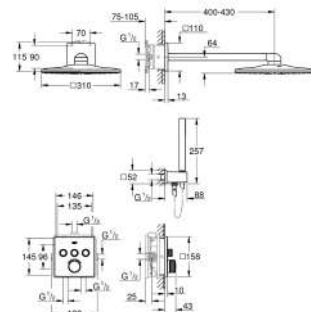

34 712 000

chrome

SmartControl

Perfect shower set

concealed mixer with 3 valves
SmartControl mixer (29 149)
GROHE Rapido SmartBox (35 604)
Rainshower SmartActive 310 Cube head shower set (26 479), rough-in (26 483)
hand shower Euphoria Cube Stick (27 698)
Euphoria Cube wall union with integrated shower holder (26 370)
Silverflex shower hose 1500 mm 1/2" x 1/2" (28 364)