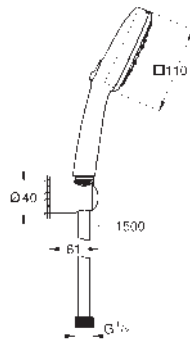

27 588 003

chrome

Tempesta Cube 110

Wall holder set 3 sprays (Rain, Jet, Massage)

consisting of:

hand shower Tempesta Cube 110 (27 574)

wall shower holder Tempesta, non-adjustable (28 605)

shower hose Relexaflex 1500 mm 1/2" x 1/2" (28 151)

GROHE Water Saving - Less water, perfect flow

GROHE SmartSwitch - easily rotate the dial to enjoy your preferred spray option

GROHE DreamSpray perfect spray pattern

GROHE Long-Life finish

SpeedClean anti-lime system

Inner WaterGuide - inner insulation for surface and scalding protection

ShockProof silicone ring prevents damages

caused by shower falling

maximum flow rate (at 3 bar): 7.4 l/min

minimum pressure 1.0 bar

suitable for instantaneous heater

professional edition