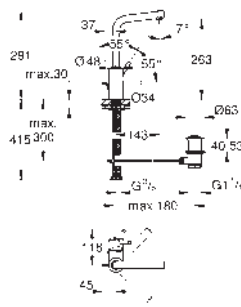

Ref. no.

Colour

23 739 002

chrome

Concetto
Single-lever basin mixer 1/2"
L-Size
GROHE SilkMove 35 mm ceramic cartridge
adjustable flow rate limiter
GROHE Long-Life finish
GROHE Water Saving - Less water, perfect flow
maximum flow rate (at 3 bar): 5 l/min
GROHE FastFixation installation system
swivel tubular spout
adjustable swivel area 0° / 150° / 360°
pop-up waste set 1 1/4"
flexible connection hoses