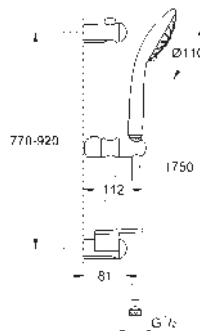

27 226 001

chrome

27 226 AL1

brushed hard graphite

**Euphoria 110 Massage
Shower rail set 3 sprays**

hand shower Massage (27 221 000)
maximum flow rate (at 3 bar): 16.6 l/min
shower rail 900 mm (27 500)
Silverflex shower hose 1750 mm 1/2" x 1/2" (28 388)
GROHE EasyReach tray (27 596)
GROHE DreamSpray perfect spray pattern
GROHE Long-Life finish
GROHE SprayDimmer (Stepless flow rate reduction)
GROHE FastFixation upper bracket adjustable
SpeedClean anti-lime system
Inner WaterGuide for a longer life
TwistStop to prevent hose from twisting