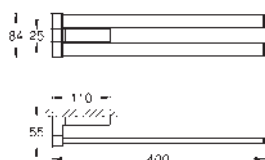

40 766 000

chrome

**Selection Cube
Towel ring**

material: metal
concealed fastening
GROHE Long-Life finish

40 768 000

chrome

**Selection Cube
Double towel bar**

material: metal
2 arms, pivotable
400 mm
concealed fastening
GROHE Long-Life finish