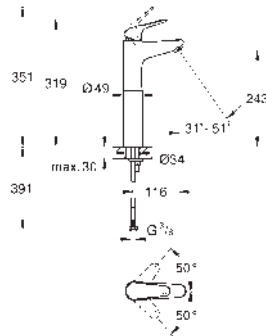

24 273 001

chrome

Euroeco

Single-lever basin mixer 1/2"

XL-Size

for free-standing basins

GROHE Long-Life 28 mm ceramic cartridge
with temperature limiter

GROHE Long-Life finish

Lead and Nickel Free Inner Water Ways

GROHE Water Saving - Less water, perfect flow
maximum flow rate (at 3 bar): 5 l/min

rapid installation system

smooth body

flexible connection hoses