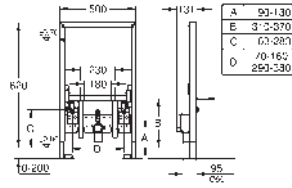

GROHE RAPID SL FOR WASH BASIN AND BIDET

Ref. no.

Colour

38 543 000

Rapid SL

Element for bidet, 0.82 m installation height

powder coated steel frame, self-supporting

for on-the-wall installations or studded walls

pre-assembled

height adjustable fitting connections

TÜV approved

bidet fixing bolts

HT-outlet bend Ø 50 mm

seal Ø 32 mm

2 fitting connections 1/2"

for on-the-wall installation 38 558 00M needs to be ordered separately