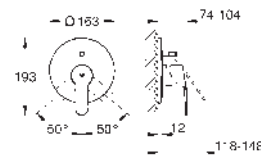

GROHE EUROSTYLE COSMOPOLITAN

Ref. no.

Colour

33 635 002

chrome

Eurostyle Cosmopolitan
Single-lever shower mixer 1/2"
wall installation
GROHE SilkMove 46 mm ceramic cartridge
GROHE Long-Life finish
set for final installation
concealed body
33 964
adjustable flow rate limiter
adjustable minimum flow rate 2.5 l/min
escutcheon- and shaft-sealing
metal rosette
screwed
optional temperature limiter