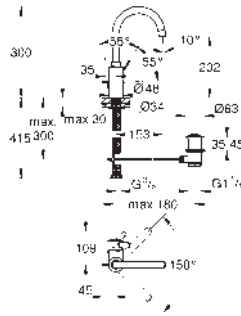

GROHE EUROCOSMO

Ref. no.

Colour

32 830 001

chrome

Eurocosmo
Single-lever basin mixer 1/2"
L-Size
GROHE SilkMove 35 mm ceramic cartridge
adjustable flow rate limiter
GROHE Long-Life finish
Lead and Nickel Free Inner Water Ways
GROHE FastFixation installation system
mousseur
swivel tubular spout
pop-up waste set 1 1/4"
flexible connection hoses