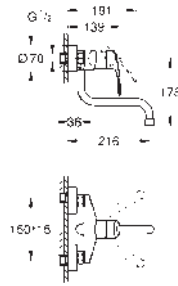

Ref. no.

Colour

31 391 003

chrome

Eurosmart
Single-lever sink mixer 1/2"
wall mounted
GROHE Long-Life finish
GROHE SilkMove 35 mm ceramic cartridge
adjustable flow rate limiter
swivel tubular spout
swivel area 360°, projection 216 mm
S-unions
maximum flow rate (at 3 bar): 13.5 l/min
professional edition