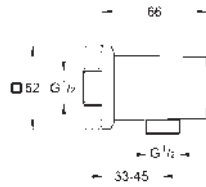

GROHE SPA

26 850 000

chrome

Allure Brilliant
Shower outlet elbow 1/2"
male connection thread 1/2"
protected against backflow
material: metal
GROHE Long-Life finish