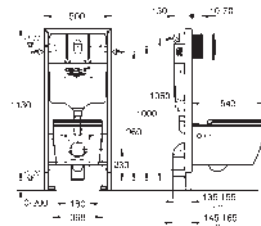

103849 SH0 0

alpine white

Rapid SL
5-in-1 set for WC, 1.13 m installation height
with flushing cistern GD 2, factory settings 3 & 6 l
consisting of:
Rapid SL element for WC (38 528 001)
Bau Ceramic wall hung WC including seat and lid, soft close (103 860 SH00)
Arena Cosmopolitan flush plate, chrome, vertical installation (38 844 000)
wall brackets (38 558 00M)
noise protection (37 131 000)