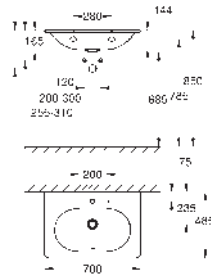

Ref. no.

Colour

39 564 00H

alpine white

**Essence
Wash basin 70**

wall hung
1 hole punched, 2 holes pre-punched
with overflow on opposite site to faucet
700 x 485 mm
suitable for half and full pedestal
sanitary ware
GROHE PureGuard anti-scale coating and anti-bacterial glazing