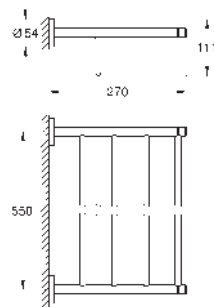

40 800 001 chrome
40 800 DC1 supersteel
40 800 GL1 cool sunrise
40 800 GN1 brushed cool sunrise
40 800 DA1 warm sunset
40 800 DL1 brushed warm sunset
40 800 A01 hard graphite
40 800 AL1 brushed hard graphite

Essentials
Multi bath towel rack
material: metal
604 mm (functional length 550 mm)
concealed fastening
GROHE Long-Life finish

40 364 001 chrome
40 364 DC1 supersteel
40 364 GL1 cool sunrise
40 364 GN1 brushed cool sunrise
40 364 DA1 warm sunset
40 364 DL1 brushed warm sunset
40 364 A01 hard graphite
40 364 AL1 brushed hard graphite

Essentials
Bathrobe hook
material: metal
concealed fastening
GROHE Long-Life finish
holding force: max. 5 kg
the specified holding capacity is valid for static (slowly applied) load and intended use only

102460 243 0 matte black
ditto, Professional exclusive