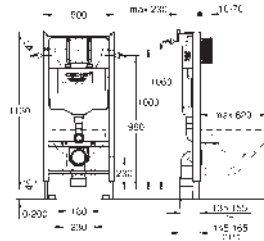

GROHE RAPID SL FOR WC

Ref. no.

Colour

38 536 001

Rapid SL

2-in-1 set for WC, 1.13 m installation height

consisting of:

Rapid SL element for WC (38 528 001)

wall brackets (38 558 00M)

for use with Rapid SL and Uniset with GD 2 cistern please order shaft 40 911 000