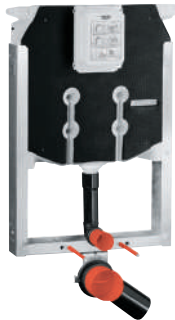

38 729 000

Uniset

Element for WC with flushing cistern 80 mm

pneumatic discharge valve offering 3 modes of operation: dual flush or start/stop or single flush

outlet bend ø 80 mm

inlet and outlet connecting set

steel frame, hot galvanized, with 4 fixing brackets

2 WC fixing bolts, distance of fixing bolts 180/230 mm

fixing device for ceramic

water supply connection from top

low noise (group I acc. to German Noise Specification)

with plaster base coating made of vinyl fleece

angle valve 15 mm (1/2")

with push fit flexible hose union

Shortable inspection shaft incl. protection during construction phase, for vertical use

for mounting of small flush plates revision shaft 40 949 000 to be ordered separately