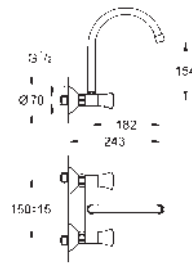

31 191 001

chrome

Costa L

Wall sink mixer, 1/2"

wall mounted

metal handles

heat insulated

GROHE Long-Life finish

GROHE Long-Life headparts

swivel tubular spout, swivel area 360°

S-unions

maximum flow rate (at 3 bar): 13 l/min