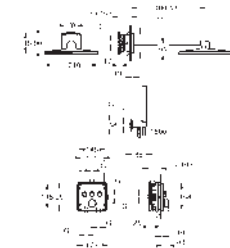

34 873 000

chrome

SmartControl

Concealed shower system with Rainshower SmartActive 310 Cube

consisting of:
concealed mixer with 3 valves (29 149)
GROHE Rapido SmartBox universal rough-in box, 1/2" (35 604)
Rainshower SmartActive 310 Cube head shower set 2 sprays (26 479) including horizontal shower arm 430 mm and head shower rough-in (26 483)
hand shower Euphoria Cube Stick, 1 spray (27 698)
shower outlet elbow 1/2" with holder (26 659)
Silverflex shower hose 1500 mm 1/2" x 1/2" (28 364)
optional flow regulator 9.5 l/min included for hand shower