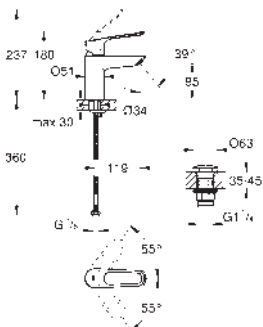

23 980 003

chrome

Eurosmart

Single-lever basin mixer 1/2"

S-Size

single hole installation
loop metal lever
lever length 130 mm

GROHE SilkMove 35 mm ceramic cartridge
maximum flow rate (at 3 bar): 8 l/min

laminar flow straightener
adjustable flow rate limiter
with temperature limiter

GROHE FastFixation installation system
smooth body with push-open pop-up waste set 1 1/4"
flexible connection hoses