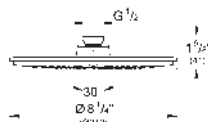

27 814 001

chrome

Rainshower Cosmopolitan 210
Head shower 1 spray

spray pattern:
Rain
starting at 0.5 bar flow pressure
maximum flow rate (at 3 bar): 6.5 l/min
Ø 210 mm
material: metal
120 spray nozzles
with ball joint
rotation angle $\pm 15^\circ$
connection thread 1/2"
GROHE Water Saving - Less water, perfect flow
GROHE DreamSpray perfect flow
GROHE Long-Life finish
SpeedClean anti-lime system