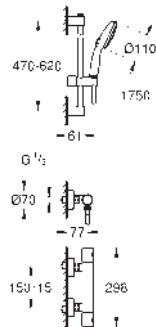

34 768 001

chrome

**Grotherm 800 Cosmopolitan
Shower Safety mixer**

with shower rail set 2 sprays (Rain, Jet)

consisting of:

Grotherm 800 Cosmopolitan thermostatic shower mixer 1/2" (34 765)

Tempesta shower rail set, 600 mm (26 162)

professional edition