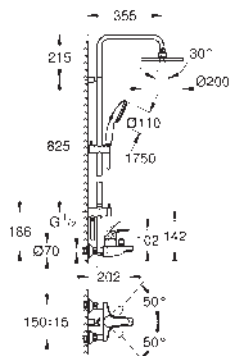

Tempesta System 200

Shower system with single lever bath mixer for wall mounting

with short shower rail for installation in showers

consisting of:

horizontal 355 mm shower arm

exposed single-lever shower mixer with diverter

allows change between:

head shower Tempesta Cosmopolitan 200 (27 541)

spray pattern:

Rain

with ball joint

rotation angle $\pm 20^\circ$

bath inlet

separate diverter for hand shower

hand shower Tempesta 110 (28 261)

3 spray patterns:

Rain, Jet, Massage

adjustable in height with gliding element

Rotaflex TwistStop shower hose 1750 mm 1/2" x 1/2" (28 410)

distance between single-lever mixer and upper bracket: 1011 mm

maximum flow rate (at 3 bar): 13.5 l/min

GROHE SilkMove 46 mm ceramic cartridge

GROHE SmartSwitch - easily rotate the dial to enjoy your preferred spray option

GROHE DreamSpray perfect spray pattern

ShockProof silicone ring prevents damages

caused by shower falling

GROHE Long-Life finish

SpeedClean anti-lime system

Inner WaterGuide for a longer life

TwistStop to prevent hose from twisting

suitable for instantaneous heaters from 18 kW/h

minimum flow rate 7 l/min.

minimum pressure 1.0 bar