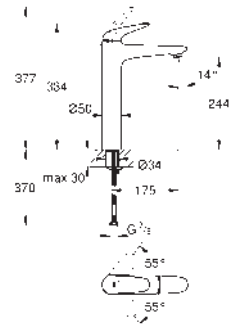

23 570 003

chrome

23 570 LS3

moon white/chrome

Eurostyle
Single-lever basin mixer 1/2"
XL-Size

loop metal lever
for free-standing basins
GROHE SilkMove 35 mm ceramic cartridge
with temperature limiter
GROHE Long-Life finish
GROHE Water Saving - Less water, perfect flow
maximum flow rate (at 3 bar): 5 l/min
GROHE FastFixation installation system
smooth body
flexible connection hoses