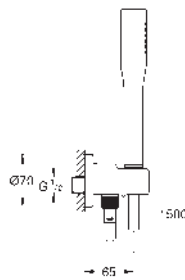

27 369 000 **chrome**

**Euphoria Cosmopolitan Stick
Wall holder set 1 spray**

handshower (27 400)
maximum flow rate (at 3 bar): 8.2 l/min
wall shower holder (27 056)
Silverflex shower hose 1500 mm 1/2" x 1/2" (28 364)
GROHE Water Saving - Less water, perfect flow
GROHE Long-Life finish
SpeedClean anti-lime system
Inner WaterGuide for a longer life
TwistStop to prevent hose from twisting