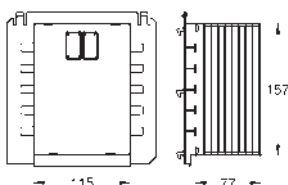

40 911 000

Revision shaft for small flush plates
for combination with Rapid SL and Uniset with GD 2 cisterns