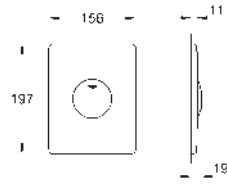

Colour

37 547 000
37 547 P00
37 547 SH0

chrome
matt chrome
alpine white

Skate
Flush plate
vertical installation
156 x 197 mm
manual activation
push button actuation
material: ABS
GROHE Long-Life finish

38 445 SD0