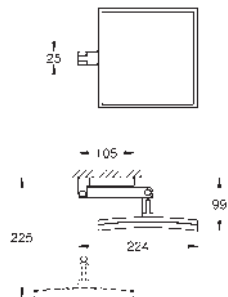

40 808 000

chrome

Selection Cube
Shaving mirror
material: glass / metal
wall mounted
concealed fastening
magnification: x 3
GROHE Long-Life finish