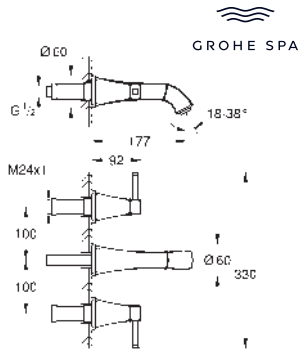

20 622 000
20 622 IGO

chrome
chrome/gold

Grandera
3-hole basin mixer 1/2"
M-Size
wall mounted
final installation for 29 025
without concealed body
headparts 1/2" - 90°
GROHE Long-Life finish
GROHE Water Saving - Less water, perfect flow
maximum flow rate (at 3 bar): 5 l/min
GROHE AquaGuide adjustable mousseur
centre distance 200 mm
projection 177 mm