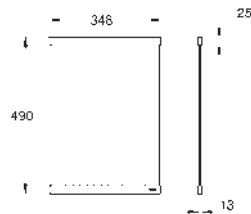

40 854 SD0 stainless steel
40 854 GN0 brushed cool sunrise
40 854 DL0 brushed warm sunset
40 854 AL0 brushed hard graphite

Foldable big dish rack
material: stainless steel
dimensions: 490 x 348 mm
dishwasher safe
corrosion free