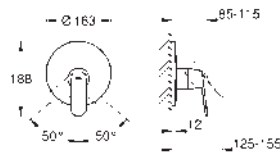

19 383 000 **chrome**

Eurocosmo
Single-lever shower mixer
final installation for 33 964 000
without concealed body
GROHE Long-Life finish
escutcheon- and shaft-sealing
wall escutcheon
covered fixing