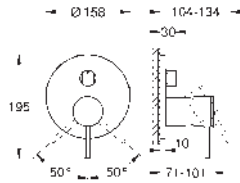

Atrio

Single-lever mixer with 3-way diverter

final installation for GROHE Rapido SmartBox (35 604)

GROHE SilkMove 46 mm ceramic cartridge

GROHE Long-Life finish

GROHE FastFixation escutcheon with covered shaft sealing and covered fixing metal escutcheon, retroactively 6° adjustable

3-way diverter

outlet A = 27 l/min, outlet B = 27 l/min, outlet C = 27 l/min

35 604 000

GROHE Rapido SmartBox universal rough-in box for concealed installation