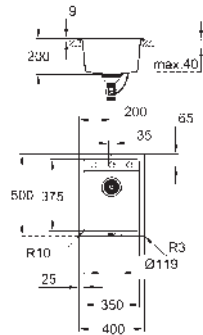

GROHE COMPOSITE SINKS

Ref. no.

Colour

31 650 AP0

granite black

K700

Composite sink

model: K700 50-C 40/50 1.0

mounting type: top mount

material: quartz composite

GROHE Whisper

min. cabinet size: 500 mm

dimensions: 400 x 500 mm

1 bowl: 350 x 375 x 200 mm

outer radius: R6, inner bowl radius: R45

GROHE FastFixation installation system

cut-out: 380 x 480 mm

drainer: automatic waste fitting

accessories included: automatic waste fitting with rotary handle, waste kit, basket

strainer waste, mounting set

optional: push to open excenter (40 986 SD0)

amount of fasteners included (top mount): 6

heat resistant up to 180° C