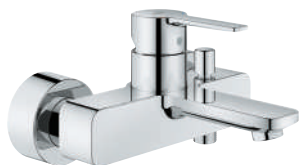

- 33 849 001 **chrome**
- 33 849 DC1 **supersteel**
- 33 849 AL1 **brushed hard graphite**

Lineare
Single-lever bath mixer 1/2"
wall mounted
GROHE SilkMove 35 mm ceramic cartridge
with temperature limiter
GROHE Long-Life finish
automatic diverter: bath/shower
mousseur
1/2" shower outlet
integrated non-return valve
covered S-unions
protected against backflow