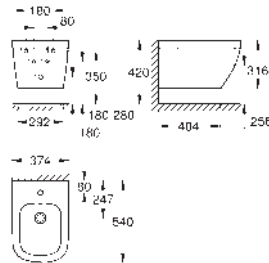

39 208 000

alpine white

**Euro Ceramic
Wall hung bidet**

1 hole punched
with overflow
including fixation set
sanitary ware
fully skirted with invisible fixation
16 pieces per pallet