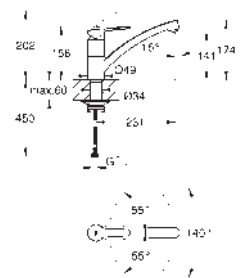

31 680 000

chrome

BauEco

Single-lever sink mixer 1/2"

low spout

GROHE Long-Life finish

GROHE Long-Life 35 mm ceramic cartridge

Lead and Nickel Free Inner Water Ways

swivel tubular spout

swivel area 140°, mousseur with coin slot for tool free replacement

flexible connection hoses

metal fixation set

maximum flow rate (at 3 bar): 10.5 l/min