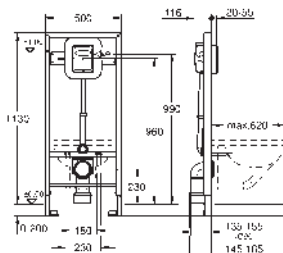

stop valve

6 - 9 l adjustable

flush bend

flow rate adjustment

for on-the-wall installation 38 558 00M needs to be ordered separately