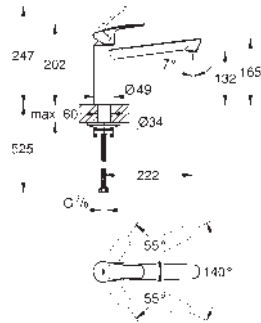

Ref. no.

Colour

30 463 000
30 463 DC0
30 463 2430

chrome
supersteel
matte black

Eurosmart
Single-lever sink mixer 1/2"
medium spout
GROHE Long-Life finish
GROHE SilkMove 35 mm ceramic cartridge
adjustable flow rate limiter
swivel cast spout
swivel area 140°, Lead and Nickel Free Inner Water Ways
flexible connection hoses
metal fixation set
maximum flow rate (at 3 bar): 13 l/min
professional edition