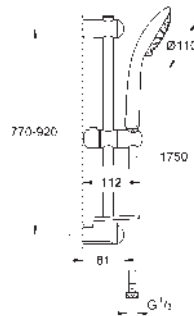

27 226 001

chrome

27 226 AL1

brushed hard graphite

**Euphoria 110 Massage
Shower rail set 3 sprays**

hand shower Massage (27 221 000)
maximum flow rate (at 3 bar): 16.6 l/min
shower rail 900 mm (27 500)
Silverflex shower hose 1750 mm 1/2" x 1/2" (28 388)
GROHE EasyReach tray (27 596)
GROHE DreamSpray perfect spray pattern
GROHE Long-Life finish
GROHE SprayDimmer (Stepless flow rate reduction)
GROHE FastFixation upper bracket adjustable
SpeedClean anti-lime system
Inner WaterGuide for a longer life
TwistStop to prevent hose from twisting