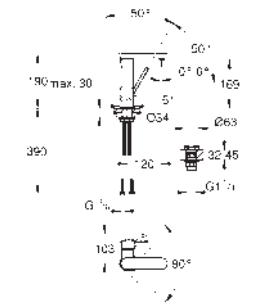

GROHE PLUS

Ref. no.

Colour

23 871 003
23 871 DC3
23 871 AL3

chrome
supersteel
brushed hard graphite

GROHE Plus
Single-lever basin mixer 1/2"
M-Size
GROHE SilkMove 28 mm ceramic cartridge with temperature limiter
GROHE Long-Life finish
GROHE Water Saving - Less water, perfect flow maximum flow rate (at 3 bar): 5 l/min
SpeedClean mousseur
GROHE AquaGuide adjustable mousseur rapid installation system
swivel spout with easy docking, swivel area 90°
pop-up waste set 1 1/4"
flexible connection hoses