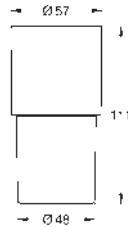

40 882 000

chrome

Glass

material: glass

fits holders Allure 40 278 001 and Atrio 40 884 xx0 (please order separately)