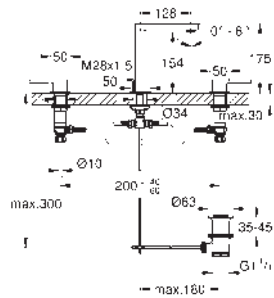

20 301 003 **chrome**

GROHE Plus
3-hole basin mixer 1/2"
M-Size
ceramic headparts 1/2", 90°
GROHE Long-Life finish
GROHE Water Saving - Less water, perfect flow maximum flow rate (at 3 bar): 5 l/min
SpeedClean mousseur
GROHE AquaGuide adjustable mousseur rapid installation system pop-up waste set 1 1/4"
GROHE FastFixation installation system flexible connection hoses between spout and side valves