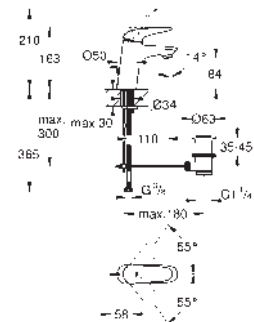

23 707 003

chrome

Eurostyle
Single-lever basin mixer 1/2"
S-Size

solid metal lever
GROHE SilkMove 35 mm ceramic cartridge
adjustable flow rate limiter
with temperature limiter
GROHE Long-Life finish
GROHE Water Saving - Less water, perfect flow
maximum flow rate (at 3 bar): 5 l/min
GROHE FastFixation installation system
pop-up waste set 1 1/4"
flexible connection hoses