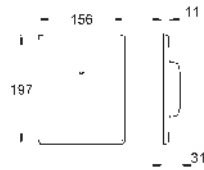

GROHE FLUSH PLATES FOR WC

Ref. no.

Colour

38 564 000
38 564 SH0

chrome
alpine white

Skate Air
Flush plate
for start stop actuation
for pneumatic discharge valve
vertical installation
156 x 197 mm
material: ABS
GROHE Long-Life finish
GROHE Water Saving - Less water, perfect flow

38 565 000
38 565 SH0

chrome
alpine white

ditto, horizontal installation