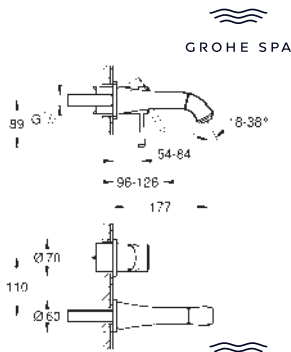

29 416 000
29 416 IGO

chrome
chrome/gold

Grandera
2-hole basin mixer
M-Size
wall mounted
final installation for 23 319
without concealed body
GROHE Long-Life finish
GROHE Water Saving - Less water, perfect flow
maximum flow rate (at 3 bar): 5 l/min
GROHE AquaGuide adjustable mousseur
centre distance 110 mm
projection 177 mm

29 417 000
29 417 IGO

chrome
chrome/gold

23 319 000
Rough-in set for 2 hole basin mixers, wall installation