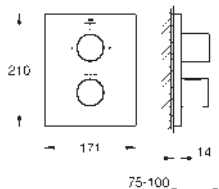

27 618 000 **chrome**

Grohtherm F

Safety Mixer trim with integrated 2-way diverter

for bath or shower with more than one outlet
for use with Rapido T rough-in box 35 500 000
sold separately

GROHE Long-Life finish

GROHE SafeStop safety button at 38°C

GROHE SafeStop Plus optional temperature limiter at 43°C included

metal handle for temperature control
metal handle for Aquadimmer control with
multiple function

- shut off and flow control
- diverter for 2 outlets

3rd outlet requires separate volume control
rectangular metal wall escutcheon with
hidden fixing and hidden sealings

flow rate:

- max. 53 l/min at 3 bar by using all 3 outlets
  at the same time
- bottom outlet 50 l/min. at 3 bar
- top outlet left (bath) 30 l/min. at 3 bar
- top outlet right (shower) 24 l/min at 3 bar

35 500 000 **chrome**

GROHE Rapido T safety mixer for concealed installation

27 619 000 **chrome**

Grohtherm F

Safety Mixer trim

for high-flow, multiple outlet custom
shower applications

requires separate volume controls

for use with Rapido T rough-in box 35 500 000

sold separately

GROHE Long-Life finish

GROHE SafeStop safety button at 38°C

GROHE SafeStop Plus optional temperature limiter at 43°C included

metal handle for temperature control
rectangular metal wall escutcheon with
hidden fixing and hidden sealings

flow rate:

- max. 53 l/min at 3 bar by using all 3 outlets
  at the same time
- bottom outlet 50 l/min. at 3 bar
- top outlets left/right, each 36 l/min. at 3 bar
  without concealed body