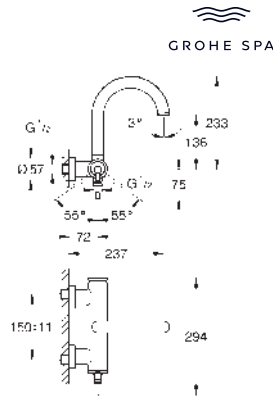

GROHE SPA

GROHE
ATRIO

SPA BATH
FAUCETS

Ref. no.

Colour

1. GROHE SPA
2. 24 367 000 chrome
   - 24 367 DC0 supersteel
   - 24 367 GL0 cool sunrise
   - 24 367 GN0 brushed cool sunrise
   - 24 367 DA0 warm sunset
   - 24 367 DL0 brushed warm sunset
   - 24 367 AL0 brushed hard graphite

Aerio
Single-lever bath mixer 1/2"
wall mounted
GROHE SilkMove 35 mm ceramic cartridge
GROHE Long-Life finish
adjustable flow rate limiter
automatic diverter: bath/shower
cast spout
mousseur
shower bottom outlet with integrated non return-valve
covered S-unions
protected against backflow