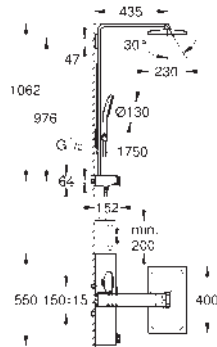

GROHE SPA

GROHE RAINSHOWER AQUA PURE

Ref. no.

Colour

GROHE SPA

- 100961 K10 0
- 100961 KF0 0
- 100961 AL0 0
- 100961 GL0 0
- 100961 DA0 0

- black/chrome
- phantom black
- brushed hard graphite
- cool sunrise
- warm sunset