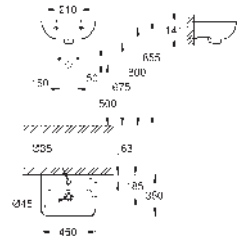

39 806 000

alpine white

BauEdge Ceramic Hand rinse basin 45

wall hung
1 hole punched with overflow
450 x 350 mm
sanitary ware
27 pieces per pallet