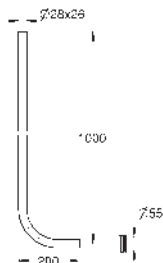

37 139 000

chrome

DAL-Automatic flush valve for WC
3/4"

chrome plated brass
GROHE Long-Life finish
for wash-down and wash-out bowls
with flow rate adjustment

37 108 000

chrome

Flush pipe
for WC flush valve
Ø 28 x 26 mm
1000 x 200 mm