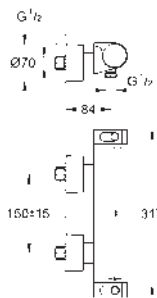

34 169 001

chrome

Grohtherm 2000
Shower Safety mixer
wall mounted
100% GROHE CoolTouch safety housing with CoolTouch escutcheons
GROHE Long-Life finish
GROHE Aqua Paddle ergonomically shaped handles
GROHE SafeStop safety button at 38°C
GROHE SafeStop Plus optional temperature limiter at 43°C included
GROHE TurboStat compact cartridge
integrated stop valve
volume handle with **GROHE EcoButton**
Carbodor ceramic headpart 1/2", 180°
shower bottom outlet 1/2"
built-in non-return valves, dirt strainers
covered S-unions, CoolTouch escutcheons with wall sealing
optional upgrade: GROHE EasyReach shower tray (18 608 001)
GROHE Water Saving - Less water, perfect flow