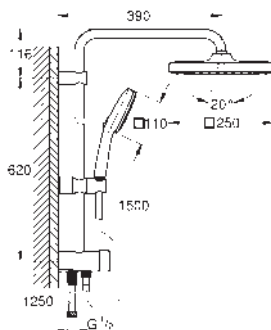

26 977 001

chrome

Tempesta System 250 Cube

Shower system with diverter for wall mounting

consisting of:

horizontal 390 mm shower arm, adjustable before installation

change by diverter between hand shower,

head shower or head shower Eco setting

head shower Tempesta 250 Cube (26 685)

2 spray patterns (via diverter):

Rain, SmartRain

head shower with white rear cover

with ball joint

rotation angle $\pm 10^\circ$

hand shower Tempesta Cube 110 (27 574)

3 spray patterns:

Rain, Jet, Massage

adjustable in height with gliding element

distance between diverter and upper bracket: 620 mm

shower hose Relexaflex 1500 mm (28 151)

shower hose Relexaflex 1250 mm (28 150)

flexible installation: connection to faucet / wall union for water

supply with 1/2" thread of the 1250 mm shower hose

maximum flow rate (at 3 bar): 7.9 l/min

GROHE Water Saving - Less water, perfect flow

GROHE SmartSwitch - easily rotate the dial to enjoy your preferred spray option

GROHE DreamSpray perfect spray pattern

ShockProof silicone ring prevents damages

caused by shower falling

GROHE Long-Life finish

SpeedClean anti-lime system

Inner WaterGuide for a longer life

suitable for instantaneous heaters from 18 kW/h

minimum flow rate 7 l/min.

minimum pressure 1.0 bar

professional edition

26 977 2431

matte black

ditto, head shower with black rear cover