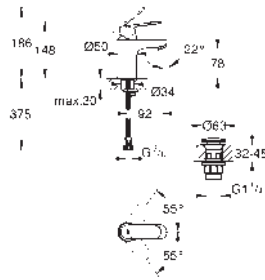

Ref. no.

Colour

32 825 00E

chrome

Eurocosmo
Single-lever basin mixer 1/2"
S-Size
GROHE SilkMove 35 mm ceramic cartridge
adjustable flow rate limiter
temperature limiter
GROHE Long-Life finish
GROHE Water Saving - Less water, perfect flow
maximum flow rate (at 3 bar): 5 l/min
SpeedClean mousseur
GROHE FastFixation installation system
pop-up waste set 1 1/4"
flexible connection hoses