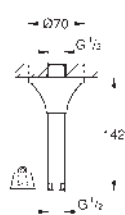

Rainshower Grandera
Shower arm ceiling 142 mm
material: metal
length 142 mm
connection thread 1/2"
GROHE Long-Life finish