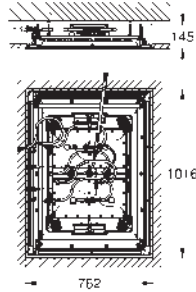

GROHE SPA

26 863 000

chrome

Rainshower Aqua 40" AquaSymphony
Ceiling shower 6+ sprays with light

1016 mm x 762 mm x 145 mm

material: metal

min. flow rate 25 l/min, min. recommended pressure 3.0 bar

1 x AquaCurtain

1 x Pure XL spray

1 x 2 mist spray

2 x GROHE PureRain spray 400 x 190 mm

2 x XL Waterfall (separately controlled)

1 x 4 Bokoma Spray with adjustment angle 20

full spectrum LED: soft light with changing rainbow colours

individually adjustable: permanent lighting with colour selection

power supply for light 12 V DC

SpeedClean anti-lime system

GROHE DreamSpray perfect spray pattern

GROHE Long-Life finish

requires rough-in set (26 865 000), F-digital Deluxe base unit box (26 864 000),

Bluetooth unit (36 475 000) and various cable connections – all to be ordered

separately due to installation situation.

The ceiling construction must be appropriate for the static requirement of the product (total product weight > 70 kg). Performance of the drainage must be of sufficient size (> 100 l/min).

recommendation: configuration with Grohtherm SmartControl

3 x Grohtherm SmartControl (29 126 000)

3 x GROHE Rapido SmartBox (35 604 000)

1 x Rainshower Aqua Cube Stick wall holder set 1 spray (26 886 000)

Product contains built-in LED lamps, which cannot

be changed: energy efficiency class: A++