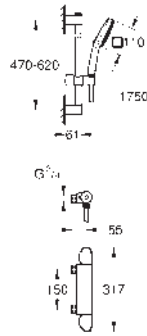

GROHE GROHTHERM 1000

Ref. no.

Colour

THERMOSTATS

34 819 005

chrome

Grohtherm 1000 Shower Safety mixer

with shower rail set 2 sprays (Rain, Jet)

consisting of:

Grohtherm 1000 thermostatic shower mixer 1/2" (34 817) without unions
Tempesta Cube shower rail set, 600 mm (26 748)
professional edition