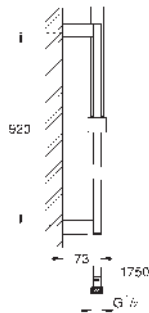

27 700 000

chrome

**Euphoria Cube Stick
Shower rail set 1 spray**

hand shower (27 698)
spray pattern:
Normal spray
maximum flow rate (at 3 bar): 15 l/min
shower rail 900 mm (27 841)
Silverflex shower hose 1750 mm 1/2" x 1/2" (28 388)
GROHE DreamSpray perfect spray pattern
GROHE Long-Life finish
SpeedClean anti-lime system
Inner WaterGuide for a longer life
TwistStop to prevent hose from twisting