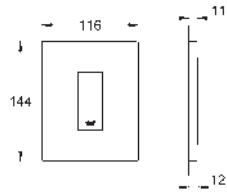

GROHE FLUSH PLATES FOR URINAL

Ref. no.

Colour

38 784 000
38 784 SH0
38 784 P00

chrome
alpine white
matt chrome

**Skate Cosmopolitan
Actuation plate**
manual activation for urinal
**set for final installation
for Rapido U or Rapido UMB**
116 x 144 mm
mechanical functional cartridge
flow pressure min 0.5 bar
operating pressure max 6 bar
1.0 - 6.0 adjustable
GROHE Long-Life finish