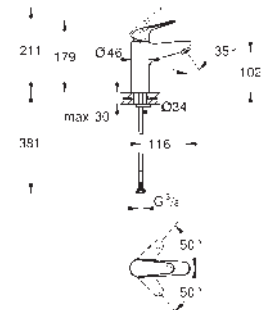

24 266 001

chrome

Euroeco

Single-lever basin mixer 1/2"

M-Size

GROHE Long-Life 28 mm ceramic cartridge
with temperature limiter

GROHE Long-Life finish

Lead and Nickel Free Inner Water Ways

GROHE Water Saving - Less water, perfect flow
maximum flow rate (at 3 bar): 5 l/min

rapid installation system

smooth body

flexible connection hoses

professional edition