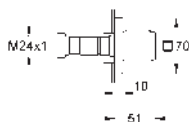

35 028 000

GROHE Rapido C rough-in box for single volume control

GROHE SPA

26 880 000 **chrome**

Grohtherm F

Triple volume control trim

for use with rough-in box 35 031 000 (1/2" connections) /
sold separately

metal handles for volume control

metal wall escutcheon with hidden fixing
and hidden sealing

vertical and horizontal installation

GROHE Long-Life finish