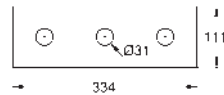

26 786 000

chrome

Rainshower Aqua 3 holes
Ceiling shower cover

for 2 sprays
334 x 111 mm

GROHE Long-Life finish

spray plates 26 735 000 and/or 26 737 000 to be ordered separately as well as rough-in box 26 739 000

26 739 000

Rainshower Aqua small rough-in for ceiling showers