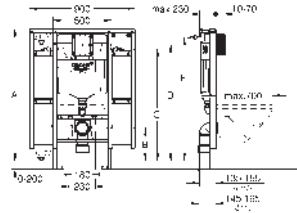

GROHE RAPID SL FOR SUPPORT RAILS

Ref. no.

Colour

A	1050	1' 31
H	232	200
G	310	300
D	952	1200
E	510	1200

39 140 000

Rapid SL

Element for WC, 1.13 m installation height with fixing element for back support and support rails for WC bowls 70 cm projection

for on-the-wall installations or studded walls
powder coated steel frame, self-supporting
for dry-cladding, completely pre-assembled
with fixed connections

TÜV approved

2 WC fixing bolts

4 wall brackets

distance of fixing bolts 180/230 mm

PP outlet bend Ø 90 mm

depth adjustable

PP reducer Ø 90/110 mm

inlet and outlet connecting set

flushing cistern GD 2, containing following features:

adjustment ex factory 6 l and 3 l

pneumatic discharge valve offering 3 modes of operation: dual flush or start/stop or single flush

water supply from left/right or back

low noise (group I acc. to German Noise Specification)

insulated against condensation

1/2" water supply connection including integrated angle valve and push fit

flexible hose union

no tools required for installation of inspection shaft

for vertical or horizontal use

including wall brackets 38 558 00M for on-the-wall installation

for mounting of small flush plates revision shaft 40 911 000 needs to be ordered separately