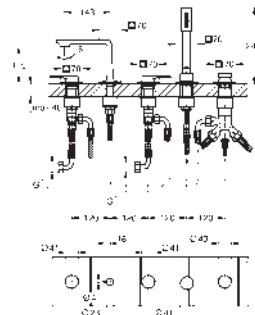

Allure
5-hole bath/shower combination
for installation under tiled surround
ceramic headparts 1/2", 90°
GROHE Long-Life finish
pre-assembled spout fixing with lever handles
bath spout with mousseur and diverter bath/shower
Rainshower Aqua hand shower 6.6 l/min
shower hose 2000 mm
flexible connection hoses
connection for shower hose protected against backflow
optional baseframe for installation 29 037 002

29 037 002
Baseframe for installation under tiled surround

19 316 001	chrome
19 316 DC1	supersteel
19 316 GL1	cool sunrise
19 316 GN1	brushed cool sunrise
19 316 DA1	warm sunset
19 316 DL1	brushed warm sunset
19 316 AL1	brushed hard graphite