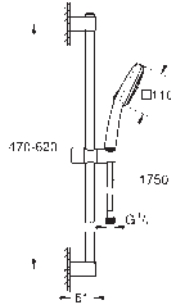

Colour

26 904 003

chrome

Tempesta Cube 110

Shower rail set 2 sprays (Rain, Jet)

hand shower Tempesta Cube 110 (26 746)

shower rail, 600 mm (27 523)

metal shower hose Relexaflex 1750 mm 1/2" x 1/2" (28 139)