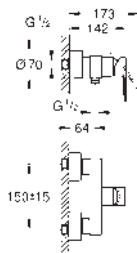

- 33 865 001 **chrome**
- 33 865 DC1 **supersteel**
- 33 865 AL1 **brushed hard graphite**

Lineare
Single-lever shower mixer 1/2"
wall mounted
GROHE SilkMove 35 mm ceramic cartridge
with temperature limiter
GROHE Long-Life finish
1/2" shower outlet
integrated non-return valve
covered S-unions
protected against backflow