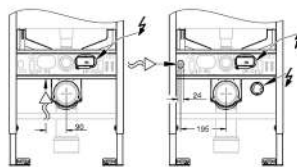

including flow manager

prevents overflow in rimless toilets
easy flow regulation via inspection shaft without removing the valves
for on-the-wall installation 38 558 00M needs to be ordered separately
for flush plates 156x197 mm revision shaft 66 791 needs to be ordered