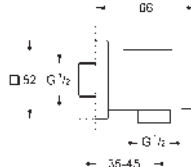

1. 27 704 000 chrome
2. **Euphoria Cube**
   Shower outlet elbow 1/2"
   male thread
   protected against backflow
   GROHE Long-Life finish