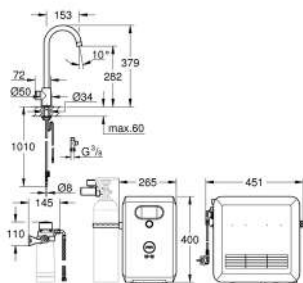

GROHE Long-Life finish
swivel tubular spout, swivel area 150°

GROHE Blue Professional cooler
delivers 12 liters of chilled sparkling water per hour

270 Watt cooling unit, 230 V, 50 Hz
type of protection IP 21, CE approved
requires ventilation holes in the bottom of the kitchen cabinet
software set-up, monitoring of filter and CO2 capacity via
GROHE Watersystems app
cleaning cartridge adapter, for use with GROHE Blue cleaning cartridge
40 434 001

CO₂ pressure indicator

GROHE Blue filter, CO2 bottle and cleaning cartridge are not included and have to be ordered separately

System requirements Apple
iPhone with iOS 14.0 or higher

System requirements Android

smart phone with Android 10.0 or higher

Mobile devices and GROHE Watersystems app*** are not included in delivery and have to be ordered separately via an authorised Apple store/store/iTunes or Google Play store.

* The Bluetooth word mark and logos are registered trademarks owned by Bluetooth SIG, Inc. and any use of such marks by Grohe AG is under license. Other trademarks and trade names are those of their respective owners.

** Apple, the Apple logo, iPod, iPod Touch, iPhone and iTunes are trademarks of Apple Inc., registered in the U.S. and other countries. Apple is not responsible for the function of this device or its compliance with safety and regulatory standards.

*** Available for free via iTunes app or Google Play store.