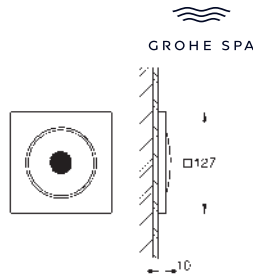

Ref. no.

Colour

36 473 000

chrome

**F-digital Deluxe
Sound set**

127 x 127 mm per module
full range stereo speaker
2 speakers with plug connections
waterproof & corrosion protected

GROHE Long-Life finish

requires rough-in set (29 413 000), F-digital Deluxe base unit box (26 864 000 or 36 476 000), Bluetooth unit (36 475 000) and various cable connections – all to be ordered separately due to installation situation