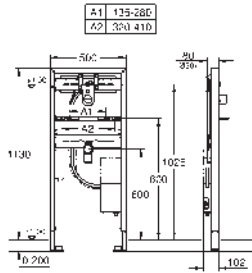

38 748 002

Rapid SL

Element for wash basin with roughin-in set for infra-red electronic
suitable for trim sets Essence E 36 447 000 and Eurocube E 36 442 000
1.13 m installation height

for on-the-wall installations or studded walls
powder coated steel frame, self-supporting
for dry-cladding, completely pre-assembled
wash basin fixing bolts M10 with fixing device for ceramic
variable distance of fixing bolts

HT-outlet bend Ø 50 mm

seal Ø 32 mm

pre-mounted roughin-in set with protecting block

fire-proof pipe for laying electronic cables

installation box with water group, stop valve and flush elbow

connection with noise protected fitting holder 1/2"

connecting box for mains supply 230 V

CE approved

for installation with pre-mixed or cold water

for on-the-wall installation 38 558 00M needs to be ordered separately