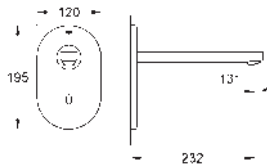

36 334 SD0

stainless steel

Eurosmart Cosmopolitan E
Infra-red electronic wall basin tap without mixing device
with infrared sensor for bi-directional communication
for monitoring, configuration and service purpose
for cold or premixed water
with transformer 100-230 V AC, 50-60 Hz, 6 V DC
maximum flow rate (at 3 bar): 8 l/min
stainless steel escutcheon
SuperSteel spout, projection 232 mm
7 pre-set programs:
auto flush, thermal disinfection, cleaning mode
additional functions and precise settings by remote control 36 407
set for final installation for concealed fitting box 36 336 001/36 337 001
CE approved

36 335 SD0

stainless steel

ditto, projection 172 mm

36 337 001

Rough-in box for infra red basin taps without mixing device

36 336 001

Rough-in box with integrated thermostatic mixer for infra red trim sets