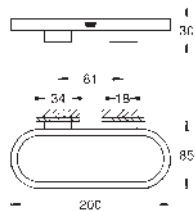

- 41 035 000 chrome
- 41 035 DC0 supersteel
- 41 035 GL0 cool sunrise
- 41 035 GN0 brushed cool sunrise
- 41 035 DA0 warm sunset
- 41 035 DL0 brushed warm sunset
- 41 035 A00 hard graphite
- 41 035 AL0 brushed hard graphite

Selection Towel ring/holder
material: metal
holder for soap dish (41 036) and shower tray (41 037)
length 200 mm
concealed fastening
GROHE Long-Life finish