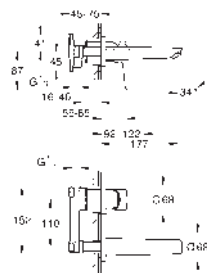

20 474 001

chrome

BauEdge
2-hole basin mixer
wall mounted
set for final installation and concealed body
GROHE Long-Life 35 mm ceramic cartridge
GROHE Long-Life finish
centre distance 110 mm
projection 177 mm