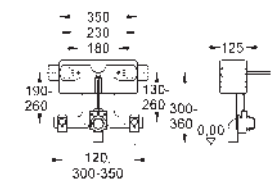

37 578 001

Uniset

Element for bidet with EPS housing

sound-insulating EPS module for masonry-in with closed surface

rail adaptors for modular fixing

wall rail with fixing accessories for single installation

bidet fixing bolts

height adjustable fitting and outlet connections

HT-outlet bend Ø 50 mm

seal Ø 32 mm

2 variable fitting connections

for on-the-wall installation please order support feet 37 304 000 (sold separately)