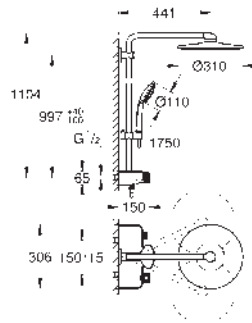

Ref. no.

Colour

26 507 000	chrome
26 507 LS0	moon white
26 507 DC0	supersteel
26 507 GL0	cool sunrise
26 507 GN0	brushed cool sunrise
26 507 DA0	warm sunset
26 507 DL0	brushed warm sunset
26 507 A00	hard graphite
26 507 AL0	brushed hard graphite