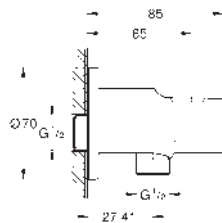

1. 28 628 001 chrome
   - 28 628 2431 matte black
2. **Tempesta**
   Wall union
   shower outlet elbow 1/2"
   with wall shower holder
   male thread
   GROHE Long-Life finish
   professional edition