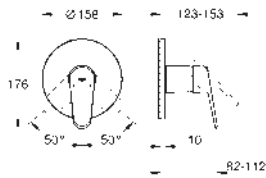

24 055 002

chrome

Eurodisc Cosmopolitan
Single-lever shower mixer

final installation for GROHE Rapido SmartBox (35 604)
GROHE SilkMove 46 mm ceramic cartridge
GROHE Long-Life finish
GROHE FastFixation escutcheon with covered shaft sealing and covered fixing
metal escutcheon, retroactively 6° adjustable
outlet B or C = 30 l/min

35 604 000

GROHE Rapido SmartBox universal rough-in box for concealed installation