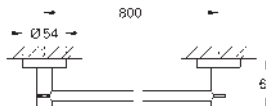

- 40 386 001 chrome
- 40 386 DC1 supersteel
- 40 386 GL1 cool sunrise
- 40 386 GN1 brushed cool sunrise
- 40 386 DA1 warm sunset
- 40 386 DL1 brushed warm sunset
- 40 386 A01 hard graphite
- 40 386 AL1 brushed hard graphite

Essentials
Towel holder
material: metal
854 mm (functional length 800 mm)
concealed fastening
GROHE Long-Life finish
holding force: max. 10 kg
the specified holding capacity is valid for static (slowly applied) load and intended use only