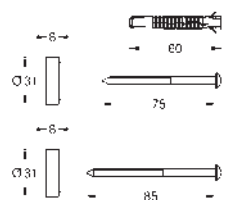

for Euphoria Cube shower systems (Cube brackets)

GROHE Long-Life finish
not stackable

26 496 000

chrome

**Tempesta
Compensation disc**

for Tempesta Flex Shower Systems

GROHE Long-Life finish
stackable

GROHE SHOWER SYSTEM ACCESSORIES