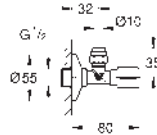

GROHE ANGLE VALVES

Ref. no.

Colour

- 22 037 000 **chrome**
- 22 037 DC0 **supersteel**
- 22 037 GL0 **cool sunrise**
- 22 037 GN0 **brushed cool sunrise**
- 22 037 DA0 **warm sunset**
- 22 037 DL0 **brushed warm sunset**
- 22 037 A00 **hard graphite**
- 22 037 AL0 **brushed hard graphite**

Angle valve 1/2"
pre-roughened connection thread for easy sealing
wall connection 1/2"
outlet thread 3/8"
with length compensation
with compression nut $\varnothing$ 10mm
water protected spindle shutoff, brass, with
grease chamber and double o-ring sealing
long connecting shaft
ergonomic metal handle
marking: neutral
metal push-on escutcheon $\varnothing$ 55 mm
GROHE Long-Life finish

- 22 074 KF0 **phantom black**
- ditto, **Professional exclusive**