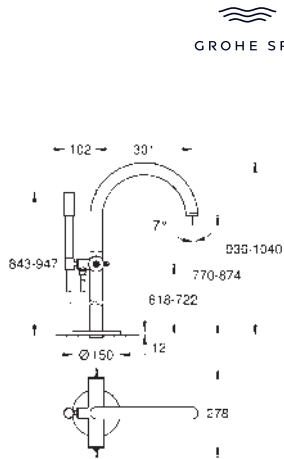

1. GROHE SPA
2. 25 227 000 chrome
   - 25 227 DC0 supersteel
   - 25 227 GL0 cool sunrise
   - 25 227 GN0 brushed cool sunrise
   - 25 227 DA0 warm sunset
   - 25 227 DL0 brushed warm sunset
   - 25 227 AL0 brushed hard graphite

Atrio Private Collection
Bath mixer 1/2"

floor-mounted installation
final installation for 45 984
without roughing-in-set
ceramic headparts 1/2", 90°
GROHE Long-Life finish
automatic diverter: bath/shower
projection 301 mm
integrated non-return valve in shower outlet
hand shower with holder
Silverflex shower hose 1.250 mm (28 362)
protected against backflow
for stick handles
to be combined with stick sets 48 646, 48 458 or 48 459, please order separately

- 45 984 001 chrome
- **Rough-in set 1/2" for floor-mounted mixers/spouts**

- 48 458 000 chrome
- 48 458 DC0 supersteel
- 48 458 GL0 cool sunrise
- 48 458 GN0 brushed cool sunrise
- 48 458 DA0 warm sunset
- 48 458 DL0 brushed warm sunset
- 48 458 AL0 brushed hard graphite

Atrio Private Collection
Sticks made from White Attica Caesarstone material

can be combined with Atrio Private Collection:
one-hole basin mixer L-Size 21 134
one-hole basin mixer XL-Size 21 140
three-hole basin mixers 20 587 and 20 593
bath mixer 25 227
Sets of caps with „H“ and „C“ marking and without marking
Caesarstone is a quartz composite material. Structures and textures on the surface may vary and are unique.