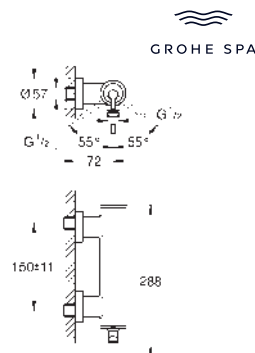

- 24 366 000 chrome
- 24 366 DC0 supersteel
- 24 366 GL0 cool sunrise
- 24 366 GN0 brushed cool sunrise
- 24 366 DA0 warm sunset
- 24 366 DL0 brushed warm sunset
- 24 366 AL0 brushed hard graphite

Atrio
Single-lever shower mixer 1/2"
wall mounted
GROHE SilkMove 35 mm ceramic cartridge
GROHE Long-Life finish
adjustable flow rate limiter
shower bottom outlet with integrated non return-valve
covered S-unions
protected against backflow