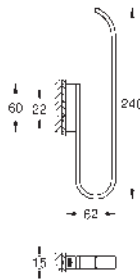

- 41 067 000 chrome
- 41 067 DC0 supersteel
- 41 067 GL0 cool sunrise
- 41 067 GN0 brushed cool sunrise
- 41 067 DA0 warm sunset
- 41 067 DL0 brushed warm sunset
- 41 067 A00 hard graphite
- 41 067 AL0 brushed hard graphite

Selection
Spare toilet paper holder (2 rolls)
material: metal
wall mounted
concealed fastening
GROHE Long-Life finish