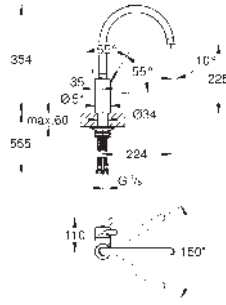

32 843 002

chrome

32 843 DC2

supersteel

Eurocosmo

Single-lever sink mixer 1/2"

high spout

GROHE Long-Life finish

GROHE SilkMove 35 mm ceramic cartridge

Lead and Nickel Free Inner Water Ways

adjustable flow rate limiter

swivel tubular spout

swivel area 150°

flexible connection hoses

metal fixation set

maximum flow rate (at 3 bar): 10 l/min

32 843 20E

chrome

ditto, maximum flow rate (at 3 bar): 5 l/min