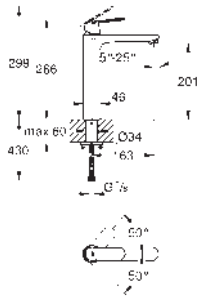

23 921 000

chrome

Eurocosmo
Single-lever basin mixer 1/2"
XL-Size
for free-standing basins
GROHE SilkMove 28 mm ceramic cartridge
with temperature limiter
GROHE Long-Life finish
GROHE Water Saving - Less water, perfect flow
maximum flow rate (at 3 bar): 5 l/min
GROHE AquaGuide adjustable mousseur
rapid installation system
smooth body
flexible connection hoses