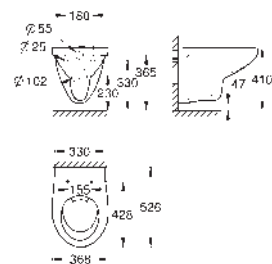

39 491 000

alpine white

Bau Ceramic

Wall hung WC

for concealed cistern
wash down
open rim
horizontal outlet
flush volume 6/3 l
sanitary ware
compatible with seat and cover 39 492 000 (standard) or 39 493 000 (soft close)
16 pieces per pallet