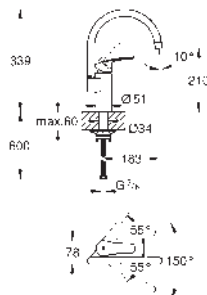

33 202 003
33 202 2433

chrome
matte black

Eurosmart
Single-lever sink mixer 1/2"
high spout
GROHE Long-Life finish
GROHE SilkMove 35 mm ceramic cartridge
adjustable flow rate limiter
swivel tubular spout
swivel area 150°, Lead and Nickel Free Inner Water Ways
flexible connection hoses
metal fixation set
maximum flow rate (at 3 bar): 11 l/min
professional edition