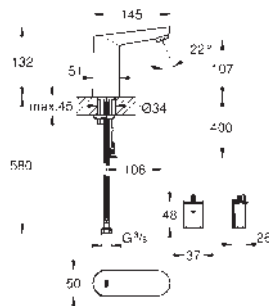

36 439 001

chrome

Eurosmart Cosmopolitan E

Infra-red electronic basin tap 1/2" without mixing device

with infrared sensor for bi-directional communication for monitoring, configuration and service purpose for cold or premixed water

6V lithium battery, type CR-P2

battery lifetime: approx. 7 years (150 actuations a day)

GROHE Long-Life finish

GROHE Water Saving - Less water, perfect flow maximum flow rate (at 3 bar): 5 l/min

flexible connection hose

dirt strainers, integrated solenoid valve

external battery

rapid installation system

multistage battery status display

7 pre-set programs:

auto flush, thermal disinfection, cleaning mode

additional functions and precise settings by remote control 36 407

CE approved, type of protection faucet IP 59

replaces 36 439 000