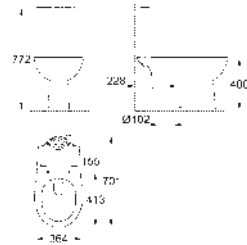

39 429 000

alpine white

Bau Ceramic

Floor standing WC for close coupled combination

wash down
rimless
vertical outlet, concealed
flush volume 6/3 l
including fixation set
cistern to be ordered separately
sanitary ware
compatible with seat and cover 39 492 000 (standard), 39 493 000 (soft close)
and 39 923 000 (slim seat soft close)