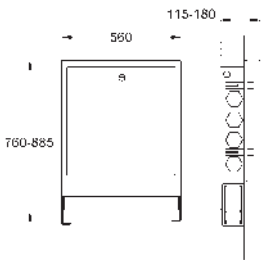

F-digital Deluxe

Rough-in set base unit box

for use with base unit box (26 864 000 or 36 476 000)
550 x 700 x 110 mm
height (100 mm) and depth (50 mm) adjustable
with removable front panel for installation
with adjustable front frame for installation in wall niches
galvanized and powder coated (RAL 9010, pure white) steel plate
1 mm thick steel plate