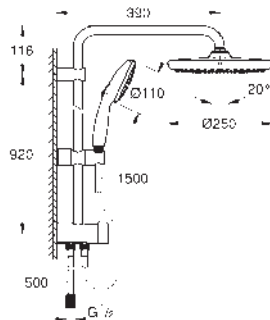

26 979 2431

matte black

ditto, head shower with black rear cover