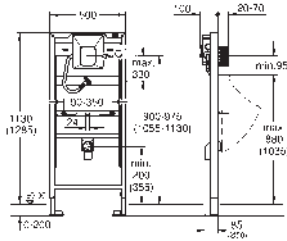

GROHE RAPID SL FOR URINAL

Ref. no.

Colour

38 786 001

Rapid SL

**Element for urinal with GROHE Rapido U
1.13 and 1.30 m installation height**

for manual actuation or Tectron infra-red electronic 6 V or 230 V

for on-the-wall installations or studded walls
powder coated steel frame, self-supporting
for dry-cladding, completely pre-assembled
height adjustable fitting connections

TUV approved

HT-outlet bend Ø 50 mm

fixing bolts M8, with fixing device for the ceramic

inlet connection and inlet connecting set

stop valve

flow pressure min 0.5 bar

operating pressure max 10 bar

flush aid

functional unit checked ex factory

water supply connections 1/2" outer thread

connecting box for mains supply 230 V

installation box with gasket

shortable inspection shaft incl. protection during construction phase for sets for
final installation with dimensions 116 x 144 mm

for on-the-wall installation 38 558 00M needs to be ordered separately