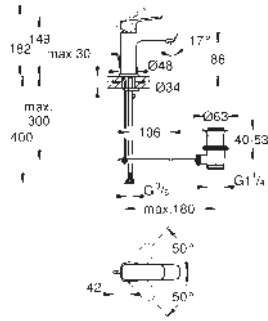

GROHE CUBE0

Ref. no.

Colour

- 101694 000 0 **chrome**
- 101694 243 0 **matte black**

GROHE Cube0
Single-lever basin mixer 1/2"
S-Size
single hole installation
metal lever
GROHE SilkMove 28 mm ceramic cartridge
adjustable flow rate limiter
with temperature limiter
GROHE Water Saving - Less water, perfect flow
maximum flow rate (at 3 bar): 5 l/min
GROHE FastFixation installation system
pop-up waste set 1 1/4"
flexible connection hoses

1. 101699 000 0 **chrome**
   - 101699 243 0 **matte black**
2. ditto, smooth body