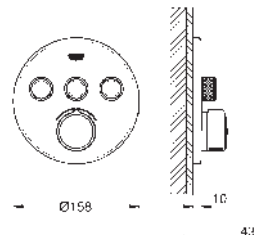

29 146 000

chrome

SmartControl

Concealed mixer with 3 valves

final installation for GROHE Rapido SmartBox (35 604)
GROHE FastFixation metal wall escutcheon, retroactively 6° adjustable
GROHE Long-Life finish
GROHE SmartControl push for ON-OFF, turn for volume adjustment
exchangeable symbols
cartridge for temperature mixing
multiple outlets can be run simultaneously
outlet A = 22 l/min, outlet B = 26 l/min, outlet C = 22 l/min, outlet A+B = 31 l/min, outlet A+B+C = 34 l/min

35 604 000

GROHE Rapido SmartBox universal rough-in box for concealed installation