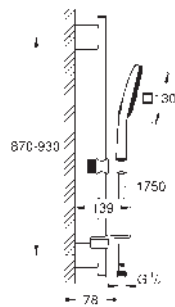

Inner WaterGuide for a longer life

TwistStop to prevent hose from twisting

26 587 LS0

moon white

Rainshower SmartActive 130 Cube

Shower rail set 3 sprays

hand shower Rainshower SmartActive 130 Cube (26 582)