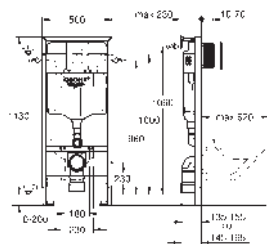

39 939 000

phantom black

Rapid SL

3-in-1 set for WC, 1.13 m installation height

flushing cistern GD 2, 4.5 - 9 l

consisting of:

Rapid SL element for WC (38 528 001)

Skate Cosmopolitan flush plate, phantom black (38 732 KF0)

wall brackets (38 558 00M)