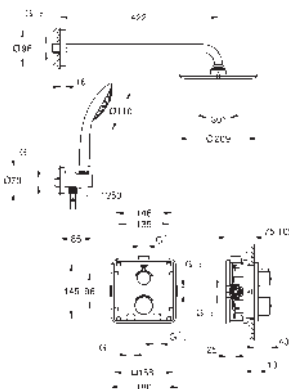

Grotherm

Perfect shower set with Rainshower Cosmopolitan 210

Grotherm set for final installation with Aquadimmer (24 079)

GROHE Rapido SmartBox (35 604)

Rainshower Cosmopolitan 210 metal head shower (28 368)

shower arm Rainshower 422 mm (26 146)

Euphoria hand shower (27 265)

shower outlet elbow (28 628)

Silverflex shower hose 1.250 mm (28 362)