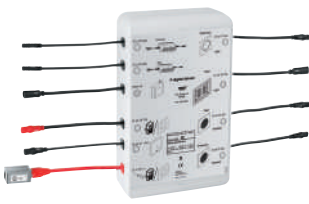

F-digital Deluxe

Base Unit Box 2.0 Bluetooth (BCU V2.0)

for connecting light, sound and steam modules
2 plug connections, each for one pair of sound modules (36 473 000)
2 plug connections, each for one pair of light modules (36 472 000)
2 plug connections for steam module (29 414 000), including 1 connection for steam generator and 1 connection for temperature sensor
2 plug connections for power supply
2 plug connections for Bluetooth unit (supply voltage and data line)
must be accessible for service
optional the base unit box can be placed into extra equipment 36 474 000 component has to be ordered separately