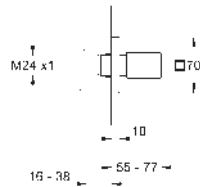

19 910 000

chrome

**Eurocube
Volume Control Trim**
for concealed valves 29 800 1/2", 29 802 3/4", 29 805 1"
without concealed body
16 - 38 mm
metal handle
sliding escutcheon with wall sealing
GROHE Long-Life finish