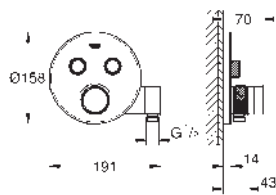

Grotherm SmartControl
Safety mixer for concealed installation with 2 valves and integrated shower holder
final installation for GROHE Rapido SmartBox (35 604)
GROHE FastFixation metal wall escutcheon, retroactively 6° adjustable
GROHE Long-Life finish
GROHE SmartControl push for ON-OFF, turn for volume adjustment
exchangeable symbols
GROHE TurboStat compact cartridge
GROHE ProGrip with knurl structure
GROHE SafeStop safety button at 38°C
GROHE SafeStop Plus optional temperature limiter at 43°C or 46°C included
built-in non-return valves and dirt strainers
multiple outlets can be run simultaneously
integrated shower union with shower outlet 1/2"
flow performance: outlet B = 24 l/min, hand shower = 12 l/min, outlet B + hand shower = 27 l/min

35 604 000
GROHE Rapido SmartBox universal rough-in box for concealed installation