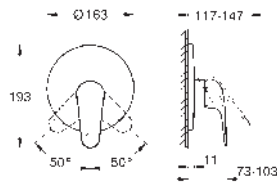

32 742 001

chrome

Euroeco

Single-lever shower mixer 1/2"
concealed installation

GROHE Long-Life 46 mm ceramic cartridge
GROHE Long-Life finish
consisting of:
set for final installation (29 388 001)
concealed body (33 964)
adjustable flow rate limiter
escutcheon- and shaft-sealing
optional temperature limiter ref. no. 46 375
professional edition