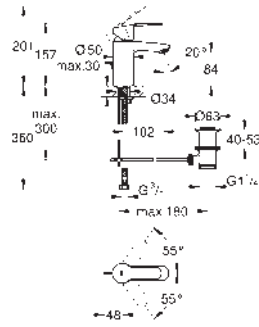

wall mounted

GROHE Long-Life finish

mousseur

automatic diverter: bath/shower

male thread 1/2"

GROHE EUROSTYLE COSMOPOLITAN

Ref. no.

Colour