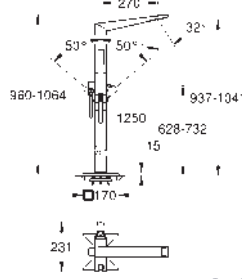

Allure Brilliant

Single-lever bath mixer 1/2", floor mounted

final installation for 29 086 / 45 984
GROHE SilkMove 46 mm ceramic cartridge
GROHE Long-Life finish
automatic diverter: bath/shower
spout with integrated mousseur
projection 270 mm
integrated non-return valve in shower outlet
with shower holder
hand shower Rainshower Aqua Cube Stick
metal shower hose 1250 mm
protected against backflow

24 348 001

chrome
ditto, hand shower with 6.5 l/min flow limiter

45 984 001

Rough-in set 1/2" for floor-mounted mixers/spouts

29 086 000

Rough-in set 1/2" for floor-mounted mixers/spouts