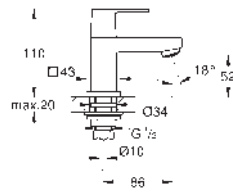

GROHE EUROCUBE

Ref. no.

Colour

23 137 000

chrome

Eurocube
Pillar tap XS-Size
ceramic headpart
GROHE Long-Life finish
GROHE Water Saving - Less water, perfect flow
maximum flow rate (at 3 bar): 5 l/min
SpeedClean mousseur