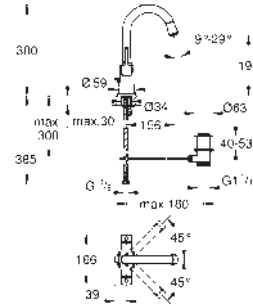

20 666 000
20 666 IGO

chrome
chrome/gold

Grandera
Two-handle basin mixer, 1/2" L-Size

headparts 1/2" - 90°

GROHE Long-Life finish

GROHE Water Saving - Less water, perfect flow maximum flow rate (at 3 bar): 5 l/min

GROHE AquaGuide adjustable mousseur

swivel spout

pop-up waste set 1 1/4"

flexible connection hoses