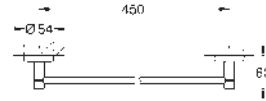

Essentials
Towel holder
 material: metal
 2 arms, pivotable
 439 mm
 concealed fastening
GROHE Long-Life finish

- 102467 243 0 matte black
- ditto, Professional exclusive

- 40 688 001 chrome
- 40 688 DC1 supersteel
- 40 688 GL1 cool sunrise
- 40 688 GN1 brushed cool sunrise
- 40 688 DA1 warm sunset
- 40 688 DL1 brushed warm sunset
- 40 688 A01 hard graphite
- 40 688 AL1 brushed hard graphite