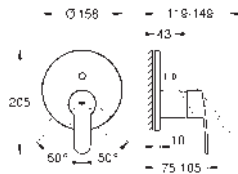

24 052 002

chrome

Eurostyle Cosmopolitan
Single-lever mixer with 2-way diverter

final installation for
GROHE Rapido SmartBox (35 604)
GROHE SilkMove 46 mm ceramic cartridge
GROHE Long-Life finish
GROHE FastFixation escutcheon with covered shaft sealing and covered fixing
metal escutcheon, retroactively 6° adjustable
automatic 2-way diverter
outlet B = 27 l/min, outlet C = 27 l/min

35 604 000

GROHE Rapido SmartBox universal rough-in box for concealed installation