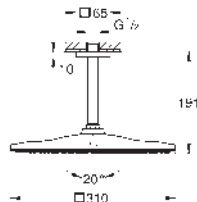

Rainshower Mono 310 Cube
Head shower set ceiling 142 mm, 1 spray
head shower Rainshower 310
1 spray pattern: GROHE PureRain
maximum flow rate (at 3 bar): 7.5 l/min
Rainshower shower arm ceiling 142 mm (27 485)
GROHE Water Saving - Less water, perfect flow
GROHE DreamSpray perfect spray pattern
GROHE Long-Life finish
SpeedClean anti-lime system
Inner WaterGuide for a longer life

- 26 565 000 chrome
- ditto, with non-restricted flow