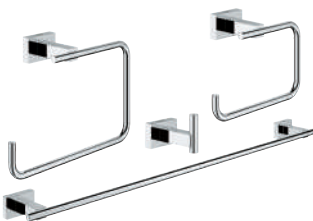

40 778 001

chrome

**Essentials Cube
Master bathroom accessories set 4-in-1**

robe hook (40 511 001)
towel ring (40 510 001)
toilet paper holder (40 507 001)
towel rail, 558 mm (40 509 001)
concealed fastening
GROHE Long-Life finish