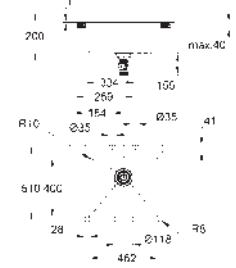

31 583 SD1

stainless steel

K800

Stainless steel sink

model: K800 60-S 51.8/51 1.0

mounting type: top mount or flush mount

material: stainless steel AISI 304 (V2A)

material thickness: 1 mm

GROHE Long-Life finish

finish: satin finish

GROHE Whisper

min. cabinet size: 600 mm

dimensions: 518 x 510 mm

1 bowl: 462 x 400 x 200 mm

outer radius: R3, inner bowl radius: R10

GROHE FastFixation installation system

cut-out (top mount): 503 x 495 mm (R3)

cut-out (flush mount): 503 x 495 mm (R3) (top step outer size: -519 x 511 -R8

deep -3.5 mm)

waste: Ø 3.5" waste strainer with automatic waste fitting

accessories included: automatic waste fitting with rotary handle, waste kit, basket

strainer waste, mounting set

optional: push to open excenter (40 986 SD0)

amount of fasteners included (top mount): 8