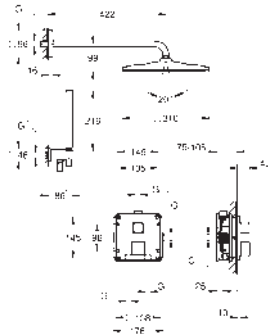

34 868 000 **chrome**
Grotherm Cube
Concealed shower system with Rainshower Mono 310 Cube
consisting of:
concealed thermostatic shower mixer for 2 outlets with integrated shut off/diverter valve (24 154)
GROHE Rapido SmartBox universal rough-in box, 1/2" (35 604)
Rainshower Mono 310 Cube head shower set (26 563) including horizontal shower arm 422 mm (26 145)
hand shower Euphoria Cube Stick, 1 spray (27 698)
shower outlet elbow 1/2" with holder (26 659)
Silverflex shower hose 1500 mm 1/2" x 1/2" (28 364)
optional flow regulator 9.5 l/min included for hand shower and head shower