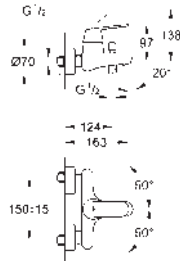

32 831 000 **chrome**
32 831 GL0 **cool sunrise**
32 831 AL0 **brushed hard graphite**
Eurocosmo
Single-lever bath mixer 1/2"
wall mounted
GROHE SilkMove 46 mm ceramic cartridge
GROHE Long-Life finish
adjustable flow rate limiter
automatic diverter: bath/shower
mousseur
integrated non-return valve in shower outlet
S-unions
protected against backflow