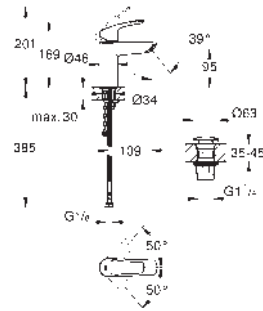

13 448 003
13 448 2433

chrome
matte black

Eurosmart
Bath spout
wall mounted
GROHE Long-Life finish
mousseur
male thread 1/2"
projection 171 mm

GROHE EUROSMART CARE

Ref. no.

Colour

23 988 003

chrome