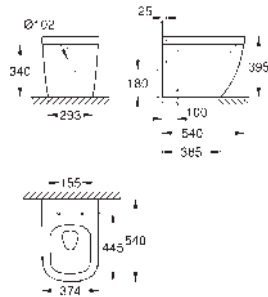

39 339 000

alpine white

Euro Ceramic

Floor standing back to wall WC

horizontal outlet

back to wall

GROHE Triple Vortex flushing technology

wash down

rimless

flush volume 3/5 l

including fixation set

sanitary ware

fully skirted with invisible fixation

compatible with seat and cover 39 330 002 (soft close) and 39 331 002 (without

soft close)