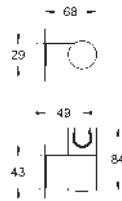

27 055 000

chrome

Rainshower
Wall hand shower holder
adjustable
GROHE Long-Life finish