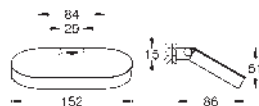

- 41 069 000 chrome
- 41 069 DC0 supersteel
- 41 069 GL0 cool sunrise
- 41 069 GN0 brushed cool sunrise
- 41 069 DA0 warm sunset
- 41 069 DL0 brushed warm sunset
- 41 069 A00 hard graphite
- 41 069 AL0 brushed hard graphite

Selection
Toilet paper holder
with cover
material: metal
wall mounted
concealed fastening
GROHE Long-Life finish