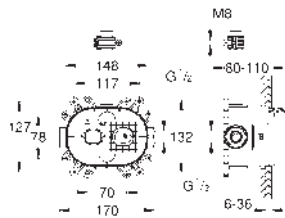

Rainshower 360

Rough-in box for head shower set 26 254

inlets and outlets 1/2"
fixing points for back wall
leakproof housing
removable protection cover with installation information