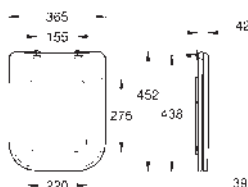

39 813 000

alpine white

BauEdge Ceramic WC seat soft close

with lid
quick release function
detachable
material: Duroplast
including fixation set
stainless steel hinges
compatible with all BauEdge ceramic bowls
168 pieces per pallet