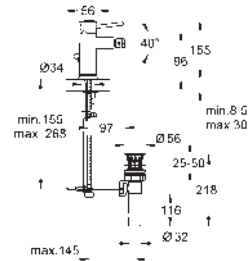

32 864 000

chrome

BauClassic
Single-lever bidet mixer 1/2"
GROHE Long-Life 28 mm ceramic cartridge
GROHE Long-Life finish
ball-joint mousseur
pop-up waste set 1 1/4"
flexible connection hoses
rapid installation system