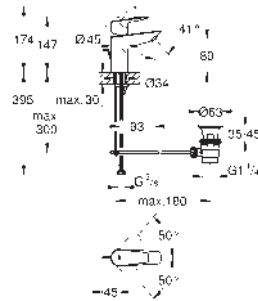

23 328 001

chrome

BauEdge
Single-lever basin mixer 1/2"
S-Size
GROHE Long-Life 28 mm ceramic cartridge
with temperature limiter
GROHE Long-Life finish
Lead and Nickel Free Inner Water Ways
GROHE Water Saving - Less water, perfect flow
maximum flow rate (at 3 bar): 5 l/min
rapid installation system
plastic pop-up waste set 1 1/4"