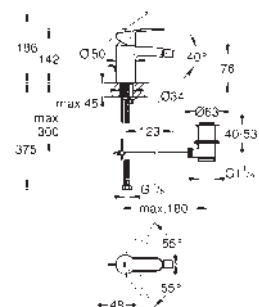

33 565 002

chrome

Eurostyle Cosmopolitan
Single-lever bidet mixer 1/2"

S-Size

GROHE SilkMove 35 mm ceramic cartridge
adjustable flow rate limiter

GROHE Long-Life finish

GROHE Water Saving - Less water, perfect flow
maximum flow rate (at 3 bar): 5 l/min

GROHE FastFixation installation system

ball-joint mousseur

pop-up waste set 1 1/4"

flexible connection hoses