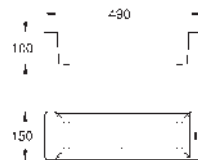

40 853 SD0 stainless steel
40 853 GN0 brushed cool sunrise
40 853 DL0 brushed warm sunset
40 853 AL0 brushed hard graphite

Multifunction colander
material: stainless steel
dimensions: 490 x 150 x 100 mm
dishwasher safe
corrosion free