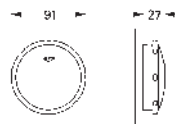

1. 19 025 000 chrome
2. **Talento**
   Waste and overflow set for bath tubs
   set for final installation
   escutcheon
   waste plug
   fixing set
   in combination with Talentofill 28 939/28 943
   GROHE Long-Life finish