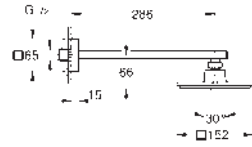

Ref. no.

Colour

26 073 000

chrome

Euphoria Cube 150

Head shower set 286 mm, 1 spray

head shower Euphoria Cube 150 (27 705 000)

1 spray pattern: