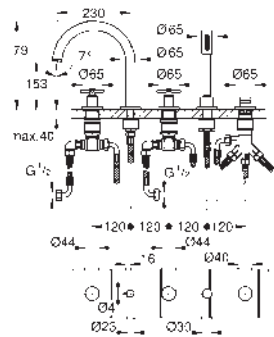

GROHE SPA

- 29 408 000 chrome
- 29 408 DC0 supersteel
- 29 408 GL0 cool sunrise
- 29 408 GN0 brushed cool sunrise
- 29 408 DA0 warm sunset
- 29 408 DL0 brushed warm sunset
- 29 408 AL0 brushed hard graphite

Atrio
5-hole bath/shower combination
ceramic headparts 1/2", 90°
GROHE Long-Life finish
pre-assembled spout fixing
with cross handles
bath spout with mousseur and diverter bath/shower
hand shower Rainshower Aqua Stick 6.6 l/min
shower hose 2000 mm
flexible connection hoses
connection for shower hose
protected against backflow
can be used with 29 037
Sets of caps with „H“ and „C“ marking and without marking

- 29 037 002
- **Baseframe for installation under tiled surround**

GROHE SPA