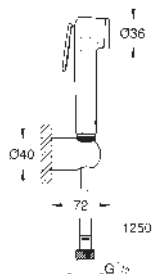

102530 243 1

matte black

Tempesta-F
Wall holder set 1 spray
hand shower with trigger control
wall shower holder
Silverflex Long-Life shower hose 1250 mm
GROHE Water Saving 5.7 l/min. flow limiter
GROHE Water Saving - Less water, perfect flow
SpeedClean anti-lime system
Inner WaterGuide for a longer life
TwistStop to prevent hose from twisting
Please refer to local norms regarding installation.