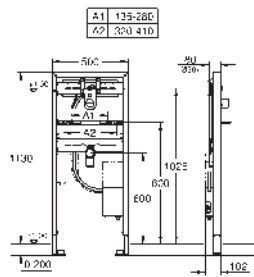

38 748 002

Rapid SL

Element for wash basin with rough-in set for infra-red electronic

suitable for trim sets Essence E 36 447 000 and Eurocube E 36 442 000 1.13 m installation height

for on-the-wall installations or studed walls

powder coated steel frame, self-supporting

for dry-cladding, completely pre-assembled

wash basin fixing bolts M10 with fixing device for ceramic

variable distance of fixing bolts

HT-outlet bend Ø 50 mm

seal Ø 32 mm

pre-mounted roughing-in set with protecting block

fire-proof pipe for laying electronic cables

installation box with water group, stop valve and flush elbow

connection with noise protected fitting holder 1/2"

connecting box for mains supply 230 V

CE approved

for installation with pre-mixed or cold water

for on-the-wall installation 38 558 00M needs to be ordered separately