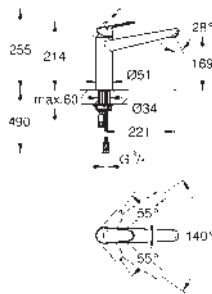

33 770 002

chrome

Eurodisc Cosmopolitan
Single-lever sink mixer 1/2"
medium spout
GROHE Long-Life finish
GROHE SilkMove 35 mm ceramic cartridge
adjustable flow rate limiter
swivel cast spout
swivel area 140°
flexible connection hoses
rapid installation system
maximum flow rate (at 3 bar): 13 l/min