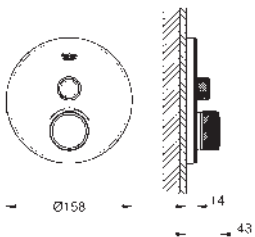

Grotherm SmartControl
Safety mixer for concealed installation with one valve
final installation for GROHE Rapido SmartBox (35 604)
GROHE FastFixation metal wall escutcheon, retroactively 6° adjustable
GROHE Long-Life finish
GROHE SmartControl push for ON-OFF, turn for volume adjustment
exchangeable symbols
GROHE TurboStat compact cartridge
GROHE ProGrip with knurl structure
GROHE SafeStop safety button at 38°C
GROHE SafeStop Plus optional temperature limiter at 43°C or 46°C included
built-in non-return valves and dirt strainers
cover plate in moon white acrylic glass
flow performance: outlet A (to external shut-off) = 34 l/min, outlet B/C = 29 l/min

35 604 000
GROHE Rapido SmartBox universal rough-in box for concealed installation