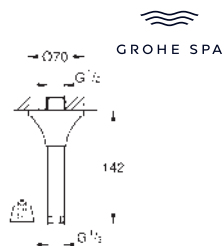

- 26 899 000 chrome

Rainshower Grandera
Shower arm ceiling 142 mm
material: metal
length 142 mm
connection thread 1/2"
GROHE Long-Life finish