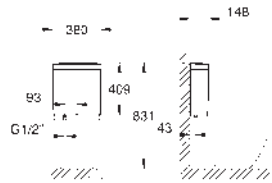

39 912 000

alpine white

Bau Ceramic

Exposed flushing cistern

bottom inlet
inlet and outlet concealed
including flushing set
sanitary ware
compatible with Bau Ceramic bowl 39 910 000
professional edition
24 pieces on a pallet