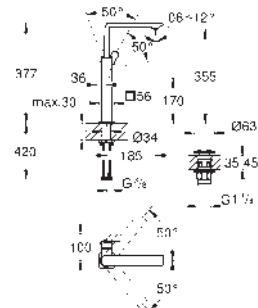

GROHE SPA

GROHE
ALLURE

SPA BATH
FAUCETS

Ref. no.

Colour

GROHE SPA

- 32 757 001 chrome
- 32 757 DC1 supersteel
- 32 757 GL1 cool sunrise
- 32 757 GN1 brushed cool sunrise
- 32 757 DA1 warm sunset
- 32 757 DL1 brushed warm sunset
- 32 757 AL1 brushed hard graphite

Allure
Single-lever basin mixer 1/2"
M-Size
swivelling spout
GROHE SilkMove 28 mm ceramic cartridge
GROHE Long-Life finish
GROHE Water Saving - Less water, perfect flow
maximum flow rate (at 3 bar): 5 l/min
GROHE FastFixation Plus installation system
GROHE AquaGuide adjustable slim air mousseur
pop-up waste set 1 1/4"
flexible connection hoses
temperature limiter

GROHE SPA

- 32 146 001 chrome
- 32 146 DC1 supersteel
- 32 146 GL1 cool sunrise
- 32 146 GN1 brushed cool sunrise
- 32 146 DA1 warm sunset
- 32 146 DL1 brushed warm sunset
- 32 146 AL1 brushed hard graphite

Allure
Single-lever basin mixer 1/2"
L-Size
swivelling spout
GROHE SilkMove 28 mm ceramic cartridge
GROHE Long-Life finish
GROHE Water Saving - Less water, perfect flow
maximum flow rate (at 3 bar): 5 l/min
GROHE FastFixation Plus installation system
GROHE AquaGuide adjustable slim air mousseur
pop-up waste set 1 1/4"
flexible connection hoses
temperature limiter

GROHE SPA

- 23 403 001 chrome
- 23 403 DC1 supersteel
- 23 403 GL1 cool sunrise
- 23 403 GN1 brushed cool sunrise
- 23 403 DA1 warm sunset
- 23 403 DL1 brushed warm sunset
- 23 403 AL1 brushed hard graphite

Allure
Single-lever basin mixer 1/2"
XL-Size
swivelling spout
for free-standing basins
GROHE SilkMove 28 mm ceramic cartridge
GROHE Long-Life finish
maximum flow rate (at 3 bar): 5 l/min
GROHE Water Saving - Less water, perfect flow
smooth body with push-open pop-up waste set 1 1/4"
GROHE AquaGuide adjustable slim air mousseur
projection 185 mm
height 377 mm
push-to-open waste set
flexible connection hoses
temperature limiter