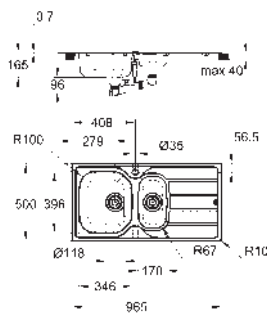

31 564 SD1

stainless steel

K200

Stainless steel sink with drainer

model: K200 60-S 96.5/50 1.5 rev

mounting type: top mount

material: stainless steel AISI 304 (V2A)

material thickness: 0.7 mm

GROHE Long-Life finish

finish: satin finish

GROHE Whisper

min. cabinet size: 600 mm

dimensions: 965 x 500 mm

1 bowl: 346 x 396 x 150 mm

1 bowl: 170 x 320 x 80 mm

outer radius: R10 (topmount), inner bowl radius: R100

GROHE FastFixation installation system

sink mountable left or right

cut-out (top mount): 941 x 476 mm

drilling holes: 2 x 35 mm

waste: Ø 3.5" waste strainer with automatic waste fitting

strainer waste, mounting set

optional: push to open excenter (40 986 SD0)

amount of fasteners included (top mount): 16