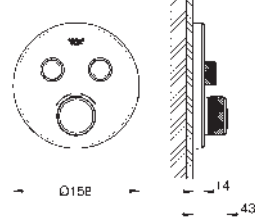

GROHE GROHTHERM SMARTCONTROL

Ref. no.

Colour

THERMOSTATS

29 151 LS0

moon white/chrome

Grotherm SmartControl

Safety mixer for concealed installation with 2 valves
final installation for GROHE Rapido SmartBox (35 604)

GROHE FastFixation metal wall escutcheon, retroactively 6° adjustable
GROHE Long-Life finish

GROHE SmartControl push for ON-OFF, turn for volume adjustment
exchangeable symbols

GROHE TurboStat compact cartridge

GROHE ProGrip with knurl structure

GROHE SafeStop safety button at 38°C

GROHE SafeStop Plus optional temperature limiter at 43°C or 46°C included

built-in non-return valves and dirt strainers

multiple outlets can be run simultaneously

cover plate in moon white acrylic glass

flow performance: outlet B = 24 l/min, outlet C = 26 l/min, outlet B+C = 29 l/min

35 604 000

GROHE Rapido SmartBox universal rough-in box for concealed installation