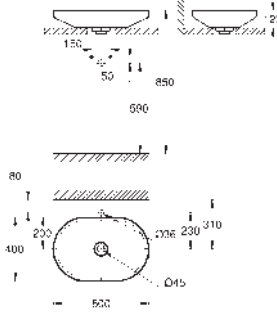

Airio

Vessel basin lozenge 60

without overflow

600 x 400 mm

including fixation set

including non-closable ceramic waste set

ultra-thin edge design

GROHE PureGuard anti-scale coating and anti-bacterial glazing
sanitary ware