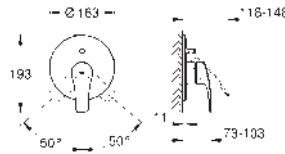

19 450 003
19 450 2433

chrome
matte black

Eurosmart
Single-lever bath mixer
final installation for 33 963 000
without concealed body
GROHE Long-Life finish
GROHE FastFixation escutcheon with covered fixation
automatic diverter: bath/shower
escutcheon- and shaft-sealing
metal wall escutcheon