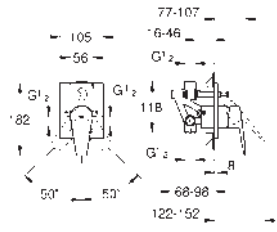

29 353 001

chrome

BauEdge

Single-lever bath mixer 1/2"

concealed installation
consisting of:
set for final installation
concealed body

GROHE Long-Life 46 mm ceramic cartridge

GROHE Long-Life finish
adjustable flow rate limiter
automatic diverter: bath/shower
escutcheon- and shaft-sealing
optional temperature limiter ref. no. 46 375