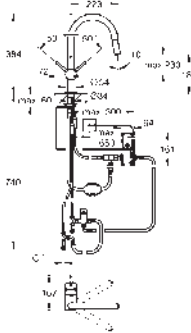

31 358 002
31 358 DC2

chrome
supersteel

Minta Touch
Electronic single-lever sink mixer 1/2"
C-spout

Touch: activation of water via skin contact
battery supply 6 V lithium-battery, type CR-P2
CE approved, solenoid valve
safety stop after 60 sec.(factory set)

GROHE Long-Life finish
GROHE SilkMove 46 mm ceramic cartridge

pull-out dual spray
diverter: laminar spray/SpeedClean shower jet
swivel tubular spout, swivel area 360°
protected against backflow

flexible connection hoses
rapid installation system
maximum flow rate (at 3 bar): 9 l/min