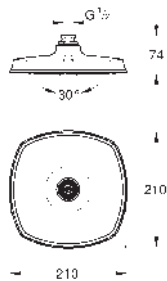

Grandera 210
Head shower 1 spray
spray pattern:
Rain
221 x 221 mm
material: metal
with ball joint rotation angle $\pm 15^\circ$
connection thread 1/2"
GROHE DreamSpray perfect spray pattern
GROHE Long-Life finish
SpeedClean anti-lime system