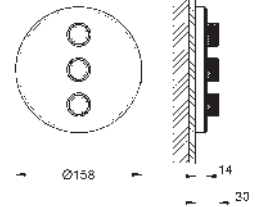

29 152 LS0

moon white/chrome

Grotherm SmartControl

Triple volume control trim

final installation for GROHE Rapido SmartBox 35 600/35 604/35 601

GROHE FastFixation metal wall escutcheon, retroactively 6° adjustable

GROHE Long-Life finish

GROHE SmartControl push for ON-OFF, turn for volume adjustment

exchangeable symbols

GROHE ProGrip with knurl structure

multiple outlets can be run simultaneously

cover plate in moon white acrylic glass

flow performance: outlet D = 28 l/min, outlet E = 28 l/min, outlet A = 28 l/min,

outlet D+E+A = 65 l/min

35 604 000

GROHE Rapido SmartBox universal rough-in box for concealed installation