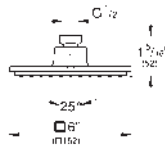

26 468 000

chrome

Euphoria Cube 150
Head shower 1 spray

spray pattern:
Rain
maximum flow rate (at 3 bar): 6 l/min
152 x 152 mm
ball-joint
rotation angle ± 12°
connection thread 1/2"
GROHE Water Saving Plus - extra efficient water usage, perfect flow
GROHE DreamSpray perfect spray pattern
GROHE Long-Life finish
SpeedClean anti-lime system
Inner WaterGuide for a longer life
suitable for instantaneous heater