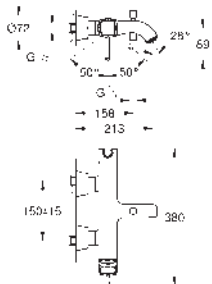

GROHE SPA

GROHE GRANDERA

Ref. no.

Colour

GROHE SPA

24 374 000
24 374 IGO

chrome
chrome/gold

Grandera
Single-lever bath mixer 1/2"
wall mounted
GROHE SilkMove 46 mm ceramic cartridge
GROHE Long-Life finish
adjustable flow rate limiter
integrated hand shower holder
automatic diverter: bath/shower
mousseur
integrated non-return valve in shower outlet
covered S-unions
protected against backflow