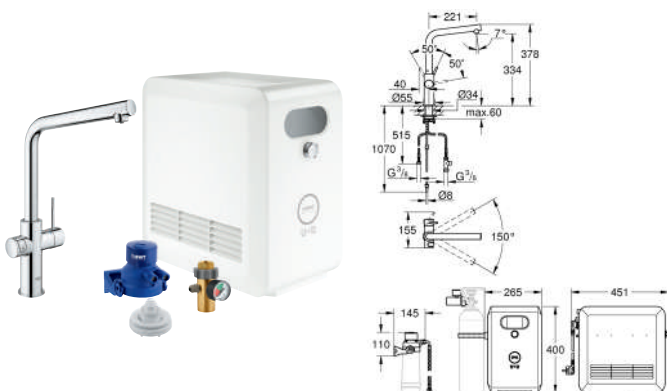

System requirements Android

smart phone with Android 10.0 or higher

Mobile devices and GROHE Watersystems app*** are not included in delivery and have to be ordered separately via an authorised Apple store/store/iTunes or Google Play store.

* The Bluetooth word mark and logos are registered trademarks owned by Bluetooth SIG, Inc. and any use of such marks by Grohe AG is under license. Other trademarks and trade names are those of their respective owners.

** Apple, the Apple logo, iPod, iPod Touch, iPhone and iTunes are trademarks of Apple Inc., registered in the U.S. and other countries. Apple is not responsible for the function of this device or its compliance with safety and regulatory standards.

*** Available for free via iTunes app or Google Play store.