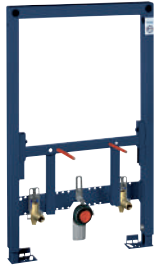

GROHE RAPID SL FOR WASH BASIN AND BIDET

Ref. no.

Colour

38 543 000

Rapid SL

Element for bidet, 0.82 m installation height

powder coated steel frame, self-supporting

for on-the-wall installations or studded walls

pre-assembled

height adjustable fitting connections

TÜV approved

bidet fixing bolts

HT-outlet bend Ø 50 mm

seal Ø 32 mm

2 fitting connections 1/2"

for on-the-wall installation 38 558 00M needs to be ordered separately