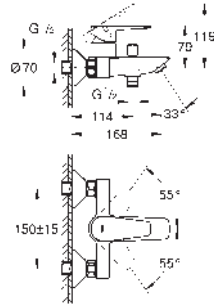

23 605 001

chrome

BauEdge
Single-lever bath mixer 1/2"
wall mounted
GROHE Long-Life 35 mm ceramic cartridge
with temperature limiter
GROHE Long-Life finish
adjustable flow rate limiter
automatic diverter: bath/shower
spout with mousseur
shower bottom outlet with integrated non return-valve
protected against backflow
S-unions