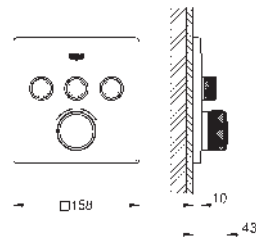

29 126 000

chrome

29 126 DC0

supersteel

29 126 GL0

cool sunrise

29 126 GN0

brushed cool sunrise

29 126 DA0

warm sunset

29 126 DL0

brushed warm sunset

29 126 A00

hard graphite

29 126 AL0

brushed hard graphite

Grohtherm SmartControl

Safety mixer for concealed installation with 3 valves

final installation for GROHE Rapido SmartBox (35 604)

GROHE FastFixation metal wall escutcheon, retroactively 6° adjustable

GROHE Long-Life finish

GROHE SmartControl push for ON-OFF, turn for volume adjustment
exchangeable symbols

GROHE TurboStat compact cartridge

GROHE ProGrip with knurl structure

GROHE SafeStop safety button at 38C

GROHE SafeStop Plus optional temperature limiter at 43°C or 46°C included

built-in non-return valves and dirt strainers

multiple outlets can be run simultaneously

flow performance: outlet A = 23 l/min, outlet B = 27 l/min, outlet C = 23 l/min,

outlet A + B = 33 l/min, outlet A + B + C = 36 l/min

35 604 000

GROHE Rapido SmartBox universal rough-in box for concealed installation