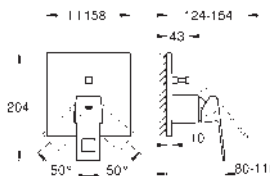

- 24 062 000 **chrome**
- 24 062 DC0 **supersteel**
- 24 062 AL0 **brushed hard graphite**

Eurocube
Single-lever mixer with 2-way diverter
final installation for
GROHE Rapido SmartBox (35 604)
GROHE SilkMove 46 mm ceramic cartridge
GROHE FastFixation escutcheon with covered shaft sealing and covered fixing
automatic 2-way diverter
outlet B = 27 l/min, outlet C = 27 l/min

35 604 000
GROHE Rapido SmartBox universal rough-in box for concealed installation