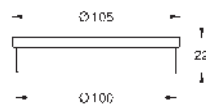

- 40 883 000 chrome

Soap dish

material: glass
fits holders Allure (40 963 001) and Atrio (40 885 xx0), please order separately