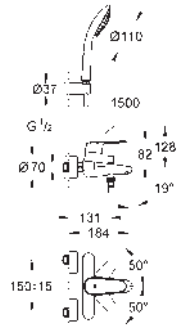

GROHE EURODISC COSMOPOLITAN

Ref. no.

Colour

33 395 002

chrome

Eurodisc Cosmopolitan
Single-lever bath mixer 1/2"

wall mounted
GROHE SilkMove 46 mm ceramic cartridge
GROHE Long-Life finish
adjustable flow rate limiter
automatic diverter: bath/shower
mousseur
integrated non-return valve in shower outlet
S-unions
protected against backflow
with shower set
hand shower Euphoria 110 Champagne (27 222)
wall shower holder (27 056)
shower hose Relexaflex 1500 mm 1/2" x 1/2" (28 151)