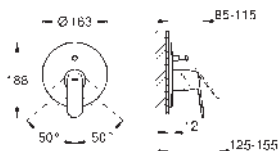

19 382 000 **chrome**

Eurocosmo
Single-lever bath mixer
final installation for 33 963 000
without concealed body
GROHE Long-Life finish
automatic diverter: bath/shower
escutcheon- and shaft-sealing
wall escutcheon
covered fixing