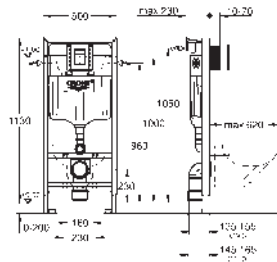

GROHE RAPID SL FOR WC

Ref. no.

Colour

39 501 000

chrome

Rapid SL

3-in-1 set for WC, 1.13 m installation height

with flushing cistern GD 2

Rapid SL element for WC (38 528 001)

Skate Cosmopolitan S flush plate, chrome (37 535 000)

wall brackets (38 558 00M)

including revision shaft 40 911 000 for mounting of small flush plates