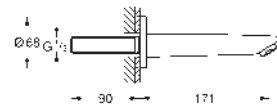

13 255 001

chrome

BauCosmopolitan

Bath spout

wall mounted
GROHE Long-Life finish
mousseur
projection 171 mm
male thread 1/2"