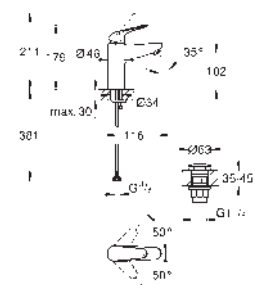

24 267 001

chrome

Euroeco

Single-lever basin mixer 1/2"

M-Size

GROHE Long-Life 28 mm ceramic cartridge
with temperature limiter

GROHE Long-Life finish

Lead and Nickel Free Inner Water Ways

GROHE Water Saving - Less water, perfect flow
maximum flow rate (at 3 bar): 5 l/min

rapid installation system

smooth body with plastic push open waste set 1 1/4"

flexible connection hoses