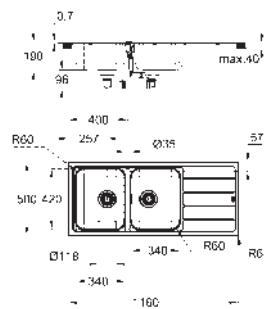

31 588 SD1

stainless steel

K500

Stainless steel sink with drainer

model: K500 80-S 116/50 2.0 rev

mounting type: top mount

material: stainless steel AISI 304 (V2A)

material thickness: 0.7 mm

GROHE Long-Life finish

finish: satin finish

GROHE Whisper

min. cabinet size: 800 mm

dimensions: 1160 x 500 mm

1 bowl: 340 x 420 x 185 mm

2 bowl: 340 x 420 x 185 mm

outer radius: R6 (topmount), inner bowl radius: R90

GROHE FastFixation installation system

sink mountable left or right

cut-out (top mount): 1140 x 480 mm

drilling holes: 2 x 35 mm

waste: Ø 3.5" waste strainer with automatic waste fitting

accessories included: automatic waste fitting with rotary handle, waste kit, basket

strainer waste, mounting set

optional: push to open excenter (40 986 SD0)

amount of fasteners included (top mount): 18