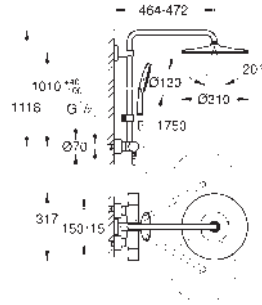

GROHE RAINSHOWER SMARTACTIVE SYSTEM

Ref. no.

Colour

26 648 000

chrome

Rainshower SmartActive 310

Shower system with Safety Mixer for wall mounting

horizontal swivable 450 mm shower arm

exposed Safety Mixer with Aquadimmer function

head shower Rainshower Mono 310

maximum flow rate (at 3 bar): 9.5 l/min

with ball joint

hand shower Rainshower SmartActive 130

maximum flow rate (at 3 bar): 8.5 l/min

adjustable in height with gliding element

Silverflex shower hose 1750 mm

GROHE TurboStat compact cartridge

GROHE Water Saving - Less water, perfect flow

GROHE SafeStop safety button at 38°C

GROHE SafeStop Plus optional temperature limiter at 43°C included

GROHE CoolTouch no risk of scalding

GROHE DreamSpray perfect spray pattern

GROHE SmartTip showering spray selection via push of a ring

GROHE Long-Life finish

GROHE FastFixation upper bracket adjustable

SpeedClean anti-lime system

minimum flow rate 7 l/min.

22 119 KF0

phantom black

ditto, Professional exclusive