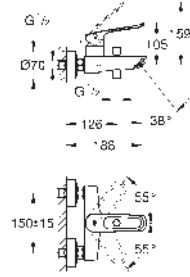

GROHE EUROSMART CARE

Ref. no.

Colour

25 241 003

chrome

Eurosmart

Single-lever bath mixer 1/2"

wall mounted
loop metal lever
lever length 123 mm
GROHE SilkMove 35 mm ceramic cartridge
adjustable flow rate limiter
with temperature limiter
automatic diverter: bath/shower
mousseur
integrated non-return valve in shower outlet
S-unions
metal wall escutcheons
protected against backflow