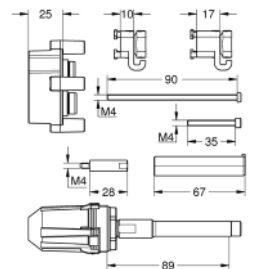

14 056 000

Universal extension set single-lever mixers, 25 mm
fits for concealed single-lever mixers in combination with
GROHE Rapido SmartBox