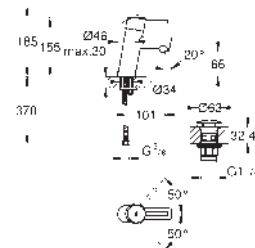

23 931 001

chrome

Concetto
Single-lever basin mixer 1/2"
S-Size
GROHE SilkMove 28 mm ceramic cartridge
adjustable flow rate limiter
temperature limiter
GROHE Long-Life finish
GROHE Water Saving - Less water, perfect flow
maximum flow rate (at 3 bar): 5 l/min
SpeedClean mousseur
GROHE FastFixation installation system
smooth body with push-open pop-up waste set 1 1/4"
flexible connection hoses