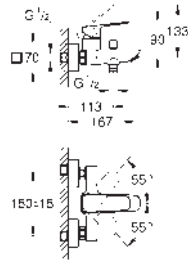

Ref. no.

Colour

101813 000 0
101813 243 0

chrome
matte black

GROHE Cubeo
Single-lever bath mixer 1/2"
wall mounted
metal lever
GROHE SilkMove 35 mm ceramic cartridge
adjustable flow rate limiter
with temperature limiter
GROHE Long-Life finish
automatic diverter: bath/shower
shower bottom outlet with integrated non return-valve
spout with mousseur
S-unions
wall escutcheon
protected against backflow