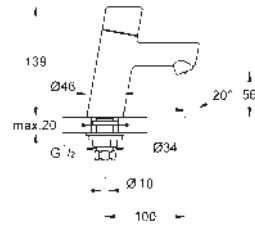

GROHE CONCETTO

Ref. no.

Colour

32 207 001

chrome

Concetto
Pillar tap XS-Size
ceramic headparts 1/2", 90°
GROHE Long-Life finish
GROHE Water Saving - Less water, perfect flow
maximum flow rate (at 3 bar): 5 l/min
SpeedClean mousseur