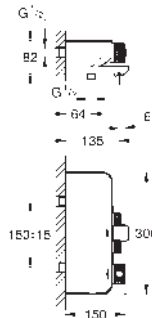

integrated **GROHE EasyReach** shower tray

shower bottom outlet 1/2"

built-in non-return valves and dirt strainers

protected against backflow

102169 KF0 0

phantom black

ditto, Professional exclusive

34 718 000