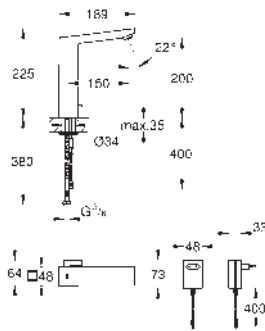

GROHE EUROCUBE E

Ref. no.

Colour

36 440 000

chrome

Eurocube E

Infra-red electronic basin mixer 1/2" with mixing device and adjustable temperature limiter

with infrared sensor for bi-directional communication for monitoring, configuration and service purpose with plug transformer 100-230 V AC, 50-60 Hz, 6 V DC

GROHE Long-Life finish

GROHE Water Saving - Less water, perfect flow maximum flow rate (at 3 bar): 5 l/min

laminar spray regulator
flexible connection hoses
non-return valve, dirt strainers

integrated solenoid valve

rapid installation system

7 pre-set programs:

auto flush, thermal disinfection, cleaning mode

additional functions and precise settings by remote control 36 407

CE approved, type of protection faucet IP 59K