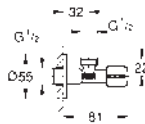

- 22 041 001 **chrome**
- 102342 243 0 **matte black**

Angle valve 1/2"
pre-roughened connection thread for easy sealing
wall connection 1/2"
outlet 1/2"
water protected spindle shutoff, brass, with
grease chamber and double o-ring sealing
long connecting shaft
ergonomic metal handle
marking: neutral
metal push-on escutcheon $\varnothing$ 55 mm
GROHE Long-Life finish