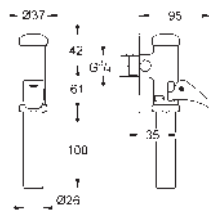

37 139 000

chrome

DAL-Automatic flush valve for WC
3/4"

chrome plated brass
GROHE Long-Life finish
for wash-down and wash-out bowls
with flow rate adjustment

37 108 000

chrome

Flush pipe
for WC flush valve
Ø 28 x 26 mm
1000 x 200 mm