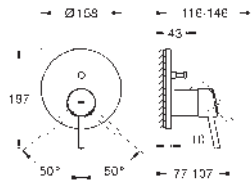

GROHE CONCETTO

Ref. no.

Colour

24 054 001

chrome

Concetto

Single-lever mixer with 2-way diverter

final installation for
GROHE Rapido SmartBox (35 604)

GROHE SilkMove 46 mm ceramic cartridge

GROHE Long-Life finish

GROHE FastFixation escutcheon with covered shaft sealing and covered fixing

metal escutcheon, retroactively 6° adjustable

automatic 2-way diverter

outlet B = 27 l/min, outlet C = 27 l/min

35 604 000

GROHE Rapido SmartBox universal rough-in box for concealed installation