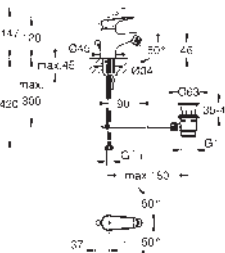

23 754 000

chrome

BauFlow
Single-lever bidet mixer 1/2"
GROHE Long-Life 28 mm ceramic cartridge
GROHE Long-Life finish
GROHE Water Saving mousseur 5.7 l/min
rapid installation system
with ball joint
pop-up waste set 1 1/4"
flexible connection hoses