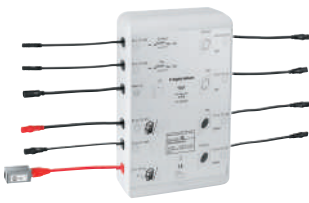

36 476 000

chrome

F-digital Deluxe

Base Unit Box 2.0 Bluetooth (BCU V2.0)

for connecting light, sound and steam modules
2 plug connections, each for one pair of sound modules (36 473 000)
2 plug connections, each for one pair of light modules (36 472 000)
2 plug connections for steam module (29 414 000), including 1 connection for steam generator and 1 connection for temperature sensor
2 plug connections for power supply
2 plug connections for Bluetooth unit (supply voltage and data line)
must be accessible for service
optional the base unit box can be placed into extra equipment 36 474 000 component has to be ordered separately