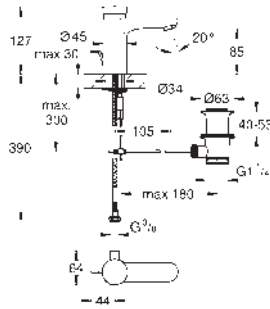

GROHE EUROSMART COSMOPOLITAN T

Ref. no.

Colour

36 318 000

chrome

Eurosmart Cosmopolitan T
Self-closing basin mixer with mixing device
and adjustable temperature limiter
GROHE Long-Life finish
GROHE Water Saving - Less water, perfect flow
maximum flow rate (at 3 bar): 5 l/min
pop-up waste set 1 1/4"
3 adjustable flow times: short - medium - long
(factory setting: short), approx. 7, 15, 30 sec
(pressure dependent)
pressure range 0.5 to 6 bar
flexible connection hoses
non-return valve
dirt strainers

36 317 000

chrome

ditto, without pop-up waste set