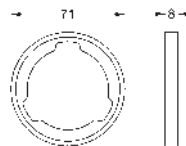

27 180 000

chrome

**Rainshower
Compensation disc**

for Rainshower systems 27 174, 27 175, 27 032, 27 058, 27 030, 27 038, 27 089, 27 031

GROHE Long-Life finish
stackable