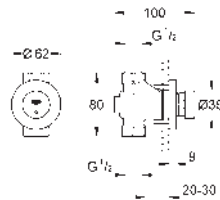

36 268 000

chrome

**Euroeco Cosmopolitan T
Self-closing shower valve 1/2"**

for concealed installation
for cold or premixed water
marking: blue/red

GROHE Long-Life finish

3 adjustable flow times: short - medium - long
(factory setting: medium), approx. 7, 15, 30 sec
(pressure dependent)