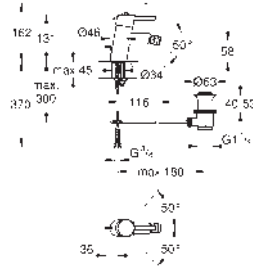

Ref. no.

Colour

32 208 001

chrome

Concetto
Single-lever bidet mixer 1/2"
S-Size

GROHE SilkMove 28 mm ceramic cartridge with temperature limiter
GROHE Long-Life finish
GROHE FastFixation installation system
ball-joint mousseur
pop-up waste set 1 1/4"
flexible connection hoses