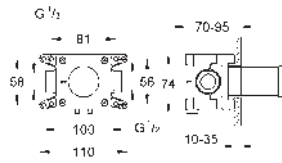

GROHE RAPIDO C / STOP VALVES

Ref. no.

Colour

35 028 000

Rapido C

Rough-in for single volume control

built-in box with removable protection cover
waterproof membrane base for wall sealing
for masonry and drywall installation
fixing points for front and back wall
body of DR brass
pre-assembled ceramic headpart 3/4", connection threads 1/2"
flow rate: 55 l/min. at 3 bar
installation depth 70 - 95 mm