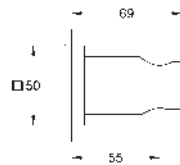

- 27 075 000 chrome
- 27 075 DC0 supersteel
- 27 075 GL0 cool sunrise
- 27 075 GN0 brushed cool sunrise
- 27 075 DA0 warm sunset
- 27 075 DL0 brushed warm sunset
- 27 075 A00 hard graphite
- 27 075 AL0 brushed hard graphite

Rainshower
Wall hand shower holder
not adjustable
with square escutcheon
GROHE Long-Life finish