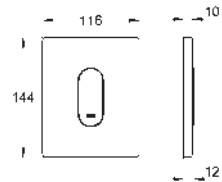

38 857 000
38 857 SH0
38 857 P00

chrome
alpine white
matt chrome

**Arena Cosmopolitan
Actuation plate**
manual activation for urinal
**set for final installation
for Rapido U or Rapido UMB**
116 x 144 mm
mechanical functional cartridge
flow pressure min 0.5 bar
operating pressure max 6 bar
1.0 - 6.0 adjustable
GROHE Long-Life finish