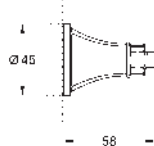

Grandera
Bathrobe hook
material: metal
concealed fastening
GROHE Long-Life finish