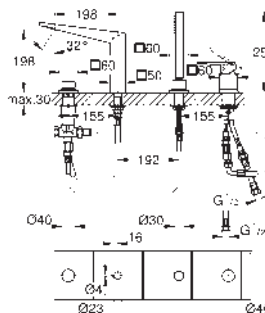

Allure Brilliant Private Collection
4-hole bath combination
knurled handle
GROHE SilkMove 46 mm ceramic cartridge
GROHE Long-Life finish
pre-assembled spout fixing
single lever mixer operating element
bath spout with integrated mousseur
diverter bath/shower
hand shower Rainshower Aqua Cube Stick
metal shower hose 2000 mm (always chrome for any colour of the set)
flexible connection hoses
connection for shower hose
protected against backflow
for use with 29 037

29 037 000
Baseframe for installation under tiled surround

45 388 000
Supporting legs for baseframe