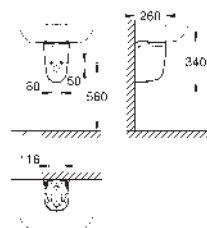

39 426 000
Bau Ceramic
Half pedestal
including fixation set
sanitary ware
suitable for all Bau and BauEdge Ceramic wash basins except
39 424 000 and 39 806 000

alpine white