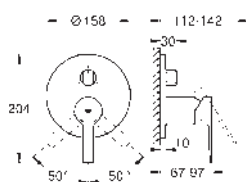

Lineare

Single-lever mixer with 3-way diverter

final installation for

GROHE Rapido SmartBox (35 604)

GROHE SilkMove 46 mm ceramic cartridge

GROHE Long-Life finish

GROHE FastFixation escutcheon with covered shaft sealing and covered fixing

metal escutcheon, retroactively 6° adjustable

3-way diverter

outlet A = 27 l/min, outlet B = 27 l/min, outlet C = 27 l/min

35 604 000

GROHE Rapido SmartBox universal rough-in box for concealed installation