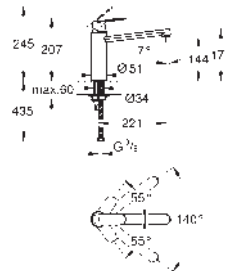

30 193 000

chrome

30 193 DC0

supersteel

Eurocosmo

Single-lever sink mixer 1/2"

medium spout

GROHE Long-Life finish

GROHE SilkMove 35 mm ceramic cartridge

adjustable flow rate limiter

swivel tubular spout

swivel area 140°

flexible connection hoses

rapid installation system

maximum flow rate (at 3 bar): 12 l/min