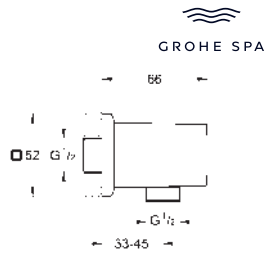

26 850 000

chrome

Allure Brilliant
Shower outlet elbow 1/2"
male connection thread 1/2"
protected against backflow
material: metal
GROHE Long-Life finish