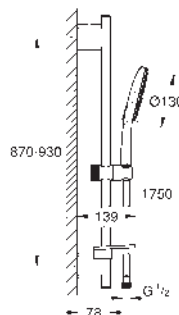

26 579 LS0

moon white

Rainshower SmartActive 130

Shower rail set 3 sprays

hand shower Rainshower SmartActive 130 (26 574)

maximum flow rate (at 3 bar): 8.5 l/min

spray plate moon white

shower rail 900 mm

wall holders made of metal

Silverflex shower hose 1750 mm 1/2" x 1/2" (28 388)

GROHE EasyReach tray

GROHE Water Saving - Less water, perfect flow

GROHE DreamSpray perfect spray pattern

GROHE Long-Life finish

GROHE FastFixation Plus adjustable distance between

brackets for fixing to existing drilling holes

GROHE TileFix adjustable depth on upper and lower bracket

SpeedClean anti-lime system

Inner WaterGuide for a longer life

TwistStop to prevent hose from twisting