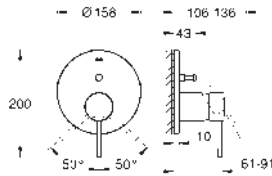

- 24 167 001 chrome
- 24 167 DC1 supersteel
- 24 167 GL1 cool sunrise
- 24 167 GN1 brushed cool sunrise
- 24 167 DA1 warm sunset
- 24 167 DL1 brushed warm sunset
- 24 167 A01 hard graphite
- 24 167 AL1 brushed hard graphite
- 24 167 KF1 phantom black

Essence
Single-lever mixer with 2-way diverter
final installation for
GROHE Rapido SmartBox (35 604)
GROHE SilkMove 46 mm ceramic cartridge
GROHE Long-Life finish
GROHE FastFixation escutcheon with covered shaft sealing and covered fixing metal escutcheon, retroactively 6° adjustable
automatic 2-way diverter
outlet B = 27 l/min, outlet C = 27 l/min
without roughing-in-set
replaces Essence single-lever mixer with 2-way diverter 24 058 xx1

35 604 000
GROHE Rapido SmartBox universal rough-in box for concealed installation