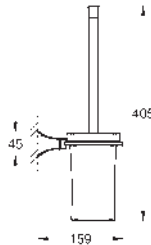

Grandera
Toilet brush set
material: ceramic
GROHE Long-Life finish