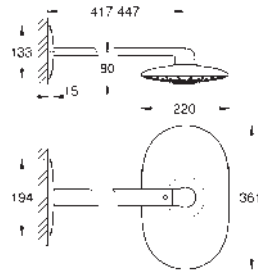

GROHE HEAD SHOWER SETS

Ref. no.

Colour

26 254 000

chrome

Rainshower Duo 360

Head shower set 450 mm, 2 sprays
head shower Rainshower Duo 360, spray plate chrome
2 spray patterns: GROHE PureRain and Trio Massage
maximum flow rate (at 3 bar): 40 l/min
horizontal 450 mm shower arm
GROHE DreamSpray perfect spray pattern
GROHE Long-Life finish
SpeedClean anti-lime system
Inner WaterGuide for a longer life
requires rough-in set 26 264 – to be ordered separately

26 254 LS0