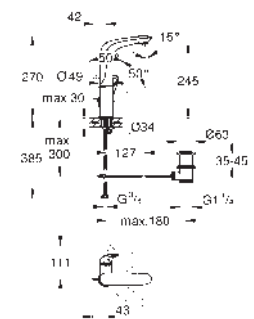

23 569 003

chrome

Eurostyle
Single-lever basin mixer 1/2"
L-Size

loop metal lever
GROHE SilkMove 28 mm ceramic cartridge
with temperature limiter
GROHE Long-Life finish
GROHE Water Saving - Less water, perfect flow
maximum flow rate (at 3 bar): 5 l/min
GROHE FastFixation installation system
swivel cast spout
swivel area 360°
pop-up waste set 1 1/4"
flexible connection hoses