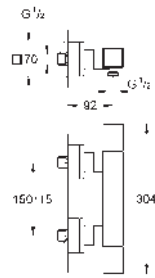

GROHE GROHTHERM CUBE

Ref. no.

Colour

34 488 000

chrome

Grotherm Cube
Shower Safety mixer
wall mounted
GROHE Long-Life finish
GROHE SafeStop safety button at 38C
GROHE SafeStop Plus optional temperature limiter at 43°C included
GROHE TurboStat compact cartridge
integrated stop valve
volume handle with **GROHE EcoButton**
Carborundum ceramic headpart 1/2", 180°
shower bottom outlet 1/2"
built-in non-return valves, dirt strainers
covered S-unions
GROHE Water Saving - Less water, perfect flow