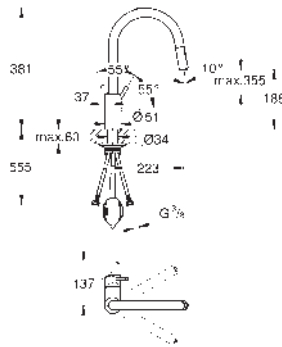

31 483 002
31 483 DC2

chrome
supersteel

Concetto
Single-lever sink mixer 1/2"
high spout
GROHE Long-Life finish
GROHE SilkMove 35 mm ceramic cartridge
Lead and Nickel Free Inner Water Ways
pull-out dual spray
diverter: laminar spray/SpeedClean shower jet
adjustable flow rate limiter
swivel tubular spout
swivel area 360°
protected against backflow
flexible connection hoses
metal fixation set
maximum flow rate (at 3 bar): 9.5 l/min