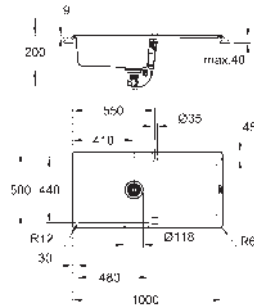

31 645 AP0

granite black

K500

Composite sink with drainer

model: K500 60-C 100/50 1.0 rev

mounting type: top mount

material: quartz composite

GROHE Whisper

min. cabinet size: 600 mm

dimensions: 1000 x 500 mm

1 bowl: 480 x 440 x 200 mm

outer radius: R6, inner bowl radius: R12

GROHE FastFixation installation system

sink mountable left or right

cut-out: 980 x 480 mm

drainer: automatic waste fitting

accessories included: automatic waste fitting with rotary handle, waste kit, basket

strainer waste, mounting set

optional: push to open excenter (40 986 SD0)

amount of fasteners included (top mount): 12

heat resistant up to 180° C