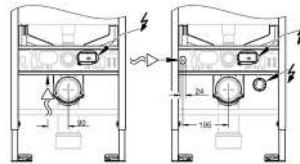

39 596 000

Rapid SLX

Element for WC, 1.13 m installation height with integrated socket and shower toilet connection

flushing cistern GDX, 6 l

small revision shaft for small flush plates

for on-the-wall installations or studed walls

powder coated steel frame, self-supporting

for dry-cladding, completely pre-assembled

TÜV approved

2 WC fixing bolts

distance of fixing bolts 180/230 mm

outlet bend Ø 90 mm

depth adjustable

reducer Ø 90/110 mm

inlet and outlet connecting set

flushing cistern GDX, 6 l, containing following features:

adjustment ex factory 6 l and 3 l

pneumatic discharge valve offering 3 modes of operation: dual flush or start/stop or single flush

water supply from right, back or top

low noise (group I acc. to German Noise Specification)

fully insulated against condensation

1/2" water supply connection including integrated angle valve and push fit

flexible hose union

no tools required for installation of inspection shaft, for vertical use

including flow manager

prevents overspill in rimless toilets

easy flow regulation via inspection shaft without removing the valves

for on-the-wall installation 38 558 00M needs to be ordered separately

for flush plates 156x197 mm revision shaft 66 791 needs to be ordered