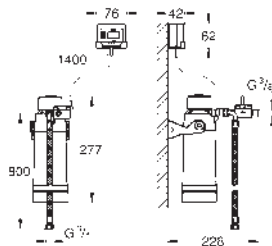

40 876 000

chrome

**GROHE Blue
Ultrasafe filter starter set**

consisting of:
GROHE Blue filter head
GROHE Blue Ultrasafe filter retains microplastic > 1 µm, 99.999 % of bacteria and 99,5 % of lead
reduces substances responsible for taste and odor, e.g. chlorine
filter capacity 3000 l, the filter must be replaced after 6 months of use
flow meter for filter lifetime measurement including 2 x AA batteries
compatible with GROHE Blue Pure single faucets