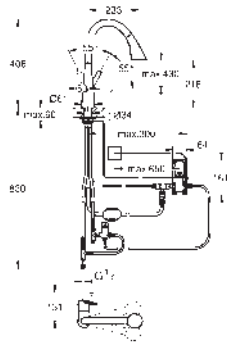

GROHE ZEDRA / ZEDRA SMARTCONTROL / ZEDRA TOUCH

Ref. no.

Colour

30 219 002
30 219 DC2

chrome
supersteel

Zedra Touch

Electronic single-lever sink mixer 1/2"

Touch: activation of water via skin contact