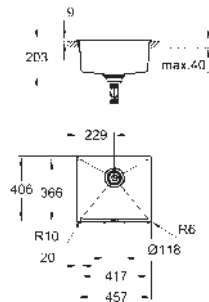

GROHE COMPOSITE SINKS

Ref. no.

Colour

31 653 AP0

granite black

K700U

Composite sink

model: K700U 50-C 45.7/40.6 1.0

mounting type: top mount or undermount

material: quartz composite

GROHE Whisper

min. cabinet size: 500 mm

dimensions: 457 x 406 mm

1 bowl: 417 x 366 x 203 mm

outer radius: R6, inner bowl radius: R10

GROHE FastFixation installation system

cut-out (top mount): 442 x 391

cut-out (undermount): 417 x 366 mm

drainer: Ø 3.5" basket strainer waste

accessories included: waste kit, basket strainer waste, mounting set

mounting with silicone (top mount)

optional: push to open excenter (40 986 SD0)

amount of fasteners included (undermount): 8

heat resistant up to 180° C