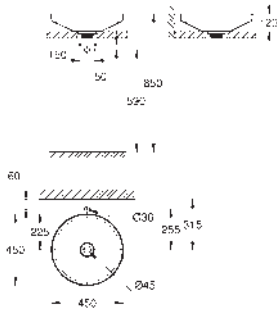

GROHE SPA

39 958 00H

alpine white

Airio

Vessel basin round 45

without overflow

450 x 450 mm

including fixation set

including non-closable ceramic waste set

ultra-thin edge design

GROHE PureGuard anti-scale coating and anti-bacterial glazing
sanitary ware

GROHE SPA

39 966 00H

alpine white