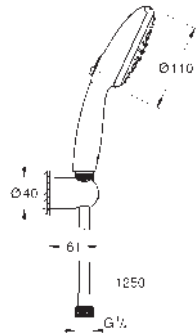

GROHE TEMPESTA

Ref. no.

Colour

27 799 30E

chrome

Tempesta 110

Wall holder set 2 sprays (Rain, Jet)

consisting of:

hand shower Tempesta 110 (27 597)

wall shower holder Tempesta, non-adjustable (28 605)

Relaxaflex hose 1250 mm 1/2" x 1/2" (28 150)

GROHE Water Saving Plus - extra efficient water usage, perfect flow

GROHE SmartSwitch - easily rotate the dial to enjoy your preferred spray option

GROHE DreamSpray perfect spray pattern

GROHE Long-Life finish

SpeedClean anti-lime system

Inner WaterGuide - inner insulation for surface and scalding protection

ShockProof silicone ring prevents damages

caused by shower falling

maximum flow rate (at 3 bar): 5.6 l/min

minimum pressure 1.0 bar

suitable for instantaneous heater

professional edition

26 164 003

chrome

26 164 2433

matte black

ditto, maximum flow rate (at 3 bar): 7.4 l/min