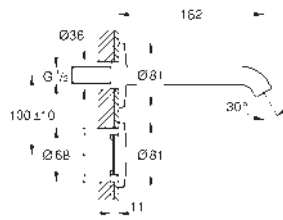

36 447 000

chrome

Essence E

Infra-red electronic wall basin tap without mixing device

with infrared sensor for bi-directional communication for monitoring, configuration and service purpose for cold or premixed water with transformer 100-230 V AC, 50-60 Hz, 6 V DC

GROHE Water Saving - Less water, perfect flow maximum flow rate (at 3 bar): 5 l/min

7 pre-set programs:

auto flush, thermal disinfection, cleaning mode

additional functions and precise settings by remote control 36 407

for use with Rapid SL 38 748 002 or roughing-in set 36 264 001

CE approved

36 264 001

Rough-in box for infra-red electronic wall basin tap without mixing device