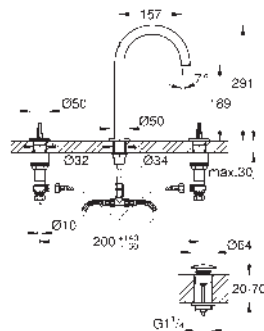

avoid major pressure differences between cold and hot water supply

max. temperature hot water inlet: 80°C

recommended temperature hot water inlet (energy saving): 60°C

GROHE SPA

20 664 SD0

stainless steel

Atrio Icon 3D