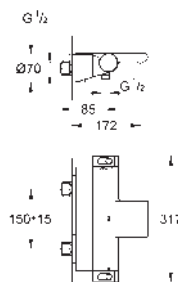

34 464 001

chrome

Grohtherm 2000
Bath Safety Mixer
wall mounted
100% GROHE CoolTouch safety housing with CoolTouch escutcheons
GROHE Long-Life finish
GROHE Aqua Paddle ergonomically shaped handles
GROHE SafeStop safety button at 38°C
GROHE SafeStop Plus optional temperature limiter at 43°C included
GROHE TurboStat compact cartridge
integrated stop valve
GROHE AquaDimmer Eco with multiple function:
integrated **GROHE EcoButton**, flow control, diverter: bath/shower
shower bottom outlet 1/2"
GROHE XL Waterfall
built-in non-return valves, dirt strainers
covered S-unions, CoolTouch escutcheons with wall sealing
GROHE EasyReach shower tray, removable for easy cleaning
GROHE Water Saving - Less water, perfect flow