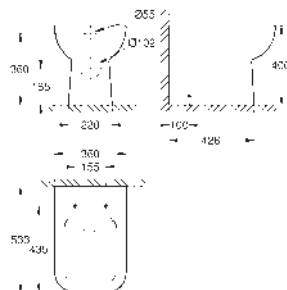

39 810 000

alpine white

BauEdge Ceramic Floor standing WC

back to wall
for concealed cistern
wash down
rimless
horizontal outlet
flush volume 3/5 l
including fixation set
sanitary ware
compatible with seat and cover 39 813 000
18 pieces per pallet