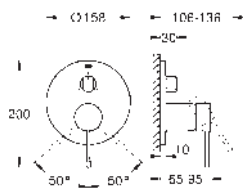

- 24 169 001 chrome
- 24 169 DC1 supersteel
- 24 169 GL1 cool sunrise
- 24 169 GN1 brushed cool sunrise
- 24 169 DA1 warm sunset
- 24 169 DL1 brushed warm sunset
- 24 169 A01 hard graphite
- 24 169 AL1 brushed hard graphite

Essence
Single-lever mixer with 3-way diverter
final installation for
GROHE Rapido SmartBox (35 604)
GROHE SilkMove 46 mm ceramic cartridge
GROHE Long-Life finish
GROHE FastFixation escutcheon with covered shaft sealing and covered fixing metal escutcheon, retroactively 6° adjustable
3-way diverter
outlet A = 27 l/min, outlet B = 27 l/min, outlet C = 27 l/min
without roughing-in-set
replaces Essence single-lever mixer with 3-way diverter 24 092 xx1

35 604 000
GROHE Rapido SmartBox universal rough-in box for concealed installation