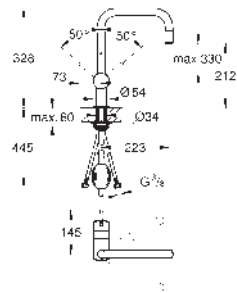

32 067 000

chrome

Minta
Single-lever sink mixer 1/2"
U spout
GROHE Long-Life finish
GROHE SilkMove 46 mm ceramic cartridge
pull out mousseur spout
adjustable flow rate limiter
swivel tubular spout, swivel area 360°
protected against backflow
flexible connection hoses
rapid installation system
maximum flow rate (at 3 bar): 10.5 l/min