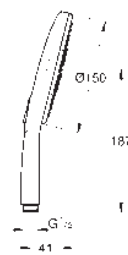

26 554 LS0

moon white

Rainshower SmartActive 150
Hand shower 3 sprays

spray plate moon white
spray patterns:
GROHE Rain including DripStop, Jet including DripStop, ActiveMassage
GROHE Water Saving - Less water, perfect flow
maximum flow rate (at 3 bar): 8.5 l/min
GROHE DreamSpray perfect spray pattern
GROHE SmartTip showering spray selection via push of a ring
GROHE Long-Life finish
SpeedClean anti-lime system
Inner WaterGuide for a longer life
universal mounting system, fitting all standard shower hoses