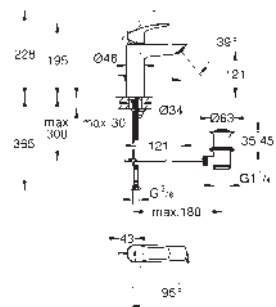

23 923 003

chrome

ditto, smooth body with push-open pop-up waste set 1 1/4"

23 324 003
23 324 2433

chrome
matte black

ditto, smooth body

23 393 243E

matte black