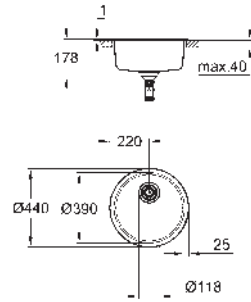

GROHE STAINLESS STEEL SINKS

Ref. no.

Colour

31 720 SDO

stainless steel

K200

Stainless steel sink

model: K200 50-S Ø 44 1.0

mounting type: top mount

material: stainless steel AISI 304 (V2A)

GROHE Whisper

min. cabinet size: 500 mm

dimensions: Ø 440 mm

1 bowl: Ø 390 mm

GROHE FastFixation installation system

cut-out: Ø 422 mm

drainer: Ø 3.5" basket strainer waste

accessories included: waste kit, basket strainer waste, mounting set

amount of fasteners included (top mount): 5