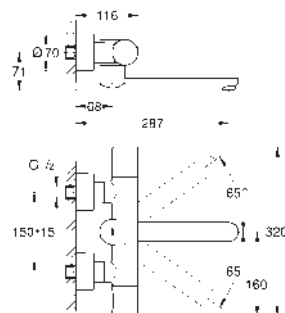

36 333 000

chrome

ditto, projection 255 mm