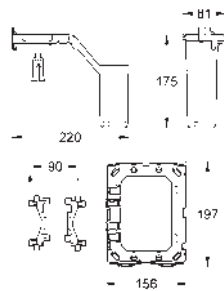

38 796 000

chrome

GROHE Fresh

Adaptor

for GROHE flushing cistern GD 2 with pneumatic
discharge valve and regular inspection shaft
not suitable for Skate Cosmopolitan with
wood or glass surface
fixing frame with opening function
with box for support of aromatic tabs
for chlorine-free tabs only
for all GROHE flush plates
156 x 197 mm