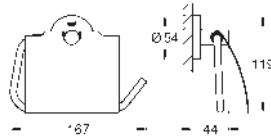

GROHE ESSENTIALS

Ref. no.

Colour

- 40 367 001 chrome
- 40 367 DC1 supersteel
- 40 367 GL1 cool sunrise
- 40 367 GN1 brushed cool sunrise
- 40 367 DA1 warm sunset
- 40 367 DL1 brushed warm sunset
- 40 367 A01 hard graphite
- 40 367 AL1 brushed hard graphite

Essentials

Toilet paper holder

material: metal

with cover

concealed fastening

GROHE Long-Life finish

holding force: max. 5 kg

the specified holding capacity is valid for static (slowly applied) load and intended use only

- 102465 243 0 matte black
- ditto, Professional exclusive