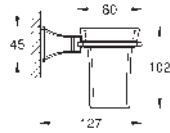

Grandera
Holder with ceramic tumbler
material: ceramic/metal
concealed fastening
GROHE Long-Life finish