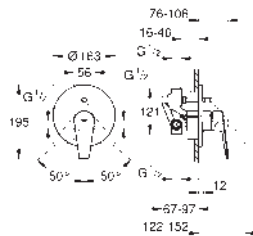

29 079 001

chrome

BauEdge
Single-lever bath mixer 1/2"
concealed installation
set for final installation
concealed body
GROHE Long-Life 46 mm ceramic cartridge
GROHE Long-Life finish
adjustable flow rate limiter
automatic diverter: bath/shower
escutcheon- and shaft-sealing