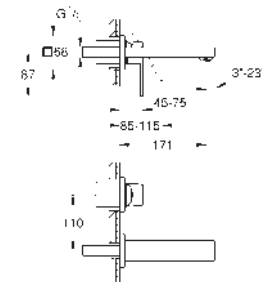

- 19 895 000 chrome
- 19 895 DC0 supersteel
- 19 895 AL0 brushed hard graphite

Eurocube
2-hole basin mixer
S-Size
wall mounted
final installation for 23 200
without concealed body
metal rosette
GROHE Long-Life finish
GROHE AquaGuide adjustable mousseur
centre distance 110 mm
projection 171 mm

1. 23 447 000 chrome
   - 23 447 DC0 supersteel
   - 23 447 AL0 brushed hard graphite
2. ditto, projection 231 mm

23 200 002
Rough-in for single-lever mixer, wall mount