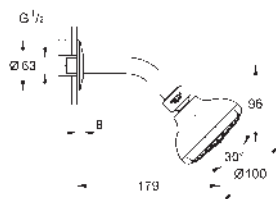

GROHE HEAD SHOWER SETS

Ref. no.

Colour

26 682 000

chrome

Tempesta 250 Cube

Head shower set 380 mm, 1 spray

head shower Tempesta 250 Cube (26 681)

spray pattern:

Rain

fully chrome plated surfaces

shower arm 380 mm

with square escutcheon

GROHE Water Saving 9.5 l/min flow limiter

GROHE DreamSpray perfect spray pattern

GROHE Long-Life finish

SpeedClean anti-lime system

Inner WaterGuide for a longer life

suitable for instantaneous heater

26 687 000

chrome

ditto, but head shower with white rear cover

26 687 2430

matte black

ditto, head shower with black rear cover

26 683 000

chrome

Tempesta 250 Cube

Head shower set ceiling 142 mm, 1 spray

head shower Tempesta 250 Cube (26 681)

1 spray pattern:

Rain

fully chrome plated surfaces

shower arm ceiling 142 mm (27 485)

with square escutcheon

GROHE Water Saving 9.5 l/min flow limiter

GROHE DreamSpray perfect spray pattern

GROHE Long-Life finish

SpeedClean anti-lime system

Inner WaterGuide for a longer life

suitable for instantaneous heater

26 688 000

chrome

ditto, but head shower with white rear cover

26 688 2430

matte black

ditto, head shower with black rear cover

26 412 000

chrome

102218 243 0

matte black

Tempesta 210

Head shower set 286 mm, 1 spray

head shower Tempesta 210 9.5 l/min (26 410)

1 spray pattern: Rain

maximum flow rate (at 3 bar): 8.5 l/min

Shower arm Rainshower 286 mm (28 576)

GROHE Water Saving - Less water, perfect flow

GROHE DreamSpray perfect spray pattern

SpeedClean anti-lime system

Inner WaterGuide for a longer life

27 870 001

chrome

Tempesta 100

Head shower set 4 sprays

GROHE Rain O², Rain, Massage, Jet

maximum flow rate (at 3 bar): 6.5 l/min

ball joint ± 15° rotatable

shower arm with connection thread 1/2"

GROHE Water Saving Plus - extra efficient water usage, perfect flow

GROHE DreamSpray perfect spray pattern