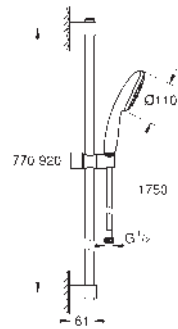

27 925 003

chrome

Tempesta 110

Shower rail set 1 spray (Rain)

hand shower Tempesta 110 (27 923)

shower rail, 900 mm (27 524)

Relaxaflex hose 1750 mm 1/2"x1/2" (28 154)

GROHE Water Saving - Less water, perfect flow

GROHE DreamSpray perfect spray pattern

GROHE Long-Life finish

GROHE FastFixation (adjustable upper bracket for existing drill holes)

adjustable glider (turn and glide shower holder)

SpeedClean anti-lime system

Inner WaterGuide - inner insulation for surface and scalding protection

ShockProof silicone ring prevents damages

caused by shower falling

maximum flow rate (at 3 bar): 7.6 l/min

suitable for instantaneous heater

professional edition