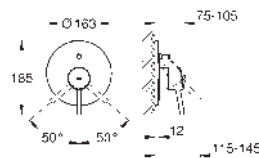

19 346 001

chrome

Concetto

Single-lever bath mixer

final installation for 33 963 000

without concealed body

GROHE Long-Life finish

automatic diverter: bath/shower

escutcheon- and shaft-sealing

wall escutcheon

covered coupling