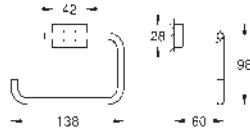

GROHE ESSENTIALS CUBE

Ref. no.

Colour

40 514 001
40 514 DC1
40 514 AL1

chrome
supersteel
brushed hard graphite

**Essentials Cube
Grip bar**

material: metal
392 mm (functional length 340 mm)
concealed fastening
GROHE Long-Life finish