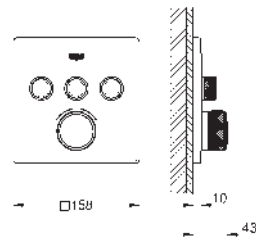

GROHE GROHTHERM SMARTCONTROL

Ref. no.

Colour

29 126 000	chrome
29 126 DC0	supersteel
29 126 GL0	cool sunrise
29 126 GN0	brushed cool sunrise
29 126 DA0	warm sunset
29 126 DL0	brushed warm sunset
29 126 A00	hard graphite
29 126 AL0	brushed hard graphite

Grotherm SmartControl

Safety mixer for concealed installation with 3 valves

final installation for GROHE Rapido SmartBox (35 604)

GROHE FastFixation metal wall escutcheon, retroactively 6° adjustable

GROHE Long-Life finish

GROHE SmartControl push for ON-OFF, turn for volume adjustment

exchangeable symbols

GROHE TurboStat compact cartridge

GROHE ProGrip with knurl structure

GROHE SafeStop safety button at 38°C

GROHE SafeStop Plus optional temperature limiter at 43°C or 46°C included

built-in non-return valves and dirt strainers

multiple outlets can be run simultaneously

flow performance: outlet A = 23 l/min, outlet B = 27 l/min, outlet C = 23 l/min, outlet A + B = 33 l/min, outlet A + B + C = 36 l/min

102167 KF0 0 **phantom black**
ditto, Professional exclusive

35 604 000

GROHE Rapido SmartBox universal rough-in box for concealed installation

29 127 000	chrome
29 127 DC0	supersteel
29 127 GN0	brushed cool sunrise
29 127 DL0	brushed warm sunset
29 127 A00	hard graphite
29 127 AL0	brushed hard graphite