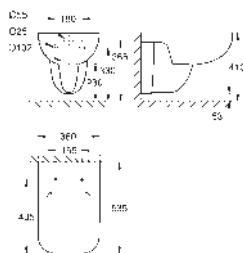

39 809 000

alpine white

BauEdge Ceramic Wall hung WC

for concealed cistern
wash down
rimless
horizontal outlet
flush volume 3/5 l
sanitary ware
compatible with seat and cover 39 813 000
16 pieces per pallet