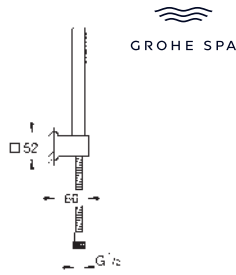

GROHE SPA

RAINSHOWER AQUA HAND SHOWERS

Ref. no.

Colour

SPA SHOWERS

26 886 000

chrome

Rainshower Aqua Cube Stick
Wall holder set 1 spray
hand shower, metal (26 885 000)
wall shower holder (26 847 000)
metal shower hose 1500 mm (28 417)
GROHE Water Saving 9.5 l/min flow limiter
GROHE DreamSpray perfect spray pattern
GROHE Long-Life finish
SpeedClean anti-lime system
Inner WaterGuide for a longer life
TwistStop to prevent hose from twisting