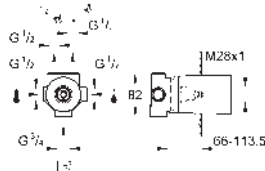

29 033 000

5-way diverter

concealed body
wall installation
with ceramic sealing disks
connection cold and hot 1/2"
2 outlets 1/2"
1 bath outlet 3/4"
installation depth infinitely adjustable 66 - 113 mm
DR-brass