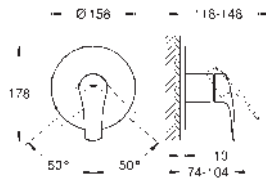

24 042 003

chrome

Eurosmart
Single-lever shower mixer
final installation for
GROHE Rapido SmartBox (35 604)
GROHE SilkMove 46 mm ceramic cartridge
GROHE Long-Life finish
GROHE FastFixation escutcheon with covered shaft sealing and covered fixing
metal escutcheon, retroactively 6° adjustable
outlet B or C = 30 l/min
without roughing-in-set

35 604 000
GROHE Rapido SmartBox universal rough-in box for concealed installation