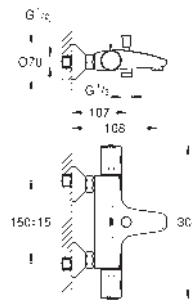

34 567 000

chrome

Grotherm 800

Bath Safety Mixer

wall mounted

GROHE Long-Life finish

GROHE SafeStop safety button at 38°C

GROHE SafeStop Plus optional temperature limiter at 43°C included

GROHE TurboStat compact cartridge

integrated stop valve

automatic diverter: bath/shower

volume handle with GROHE EcoButton

ceramic headpart 1/2", 180°

shower bottom outlet 1/2"

mousseur

built-in non-return valves

dirt strainers

S-unions

GROHE Water Saving - Less water, perfect flow

102203 243 0

matte black

ditto, Professional exclusive