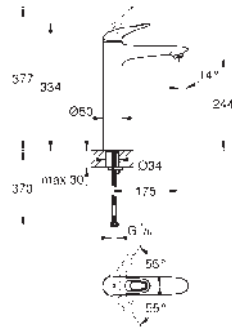

Ref. no.

Colour

23 718 003

chrome

Eurostyle
Single-lever basin mixer 1/2"
L-Size

solid metal lever
GROHE SilkMove 28 mm ceramic cartridge
with temperature limiter
GROHE Long-Life finish
GROHE Water Saving - Less water, perfect flow
maximum flow rate (at 3 bar): 5 l/min
GROHE FastFixation installation system
swivel cast spout
swivel area 360°
pop-up waste set 1 1/4"