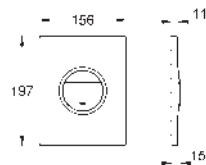

38 809 000	chrome

Nova Cosmopolitan Light

Flush plate

for dual flush

external highlighted outline

with LEDs in blue, red, yellow, white

colour gradient adjustable

on/off button

timer for individual regulation of illuminating period

3 m connecting cable

transformer for external installation

operating voltage 230 V AC, 50/60 Hz, 2.0 VA

Product contains built-in LED lamps, which

cannot be changed: energy efficiency class: A+

CE approved

for pneumatic discharge valve AV1

vertical and horizontal installation

156 x 197 mm

material: ABS

GROHE Long-Life finish

GROHE Water Saving - Less water, perfect flow

for combination with Rapid SL and Uniset with GD 2 cisterns

for use with Rapid SLX please order shaft 66 791 000 (sold separately)