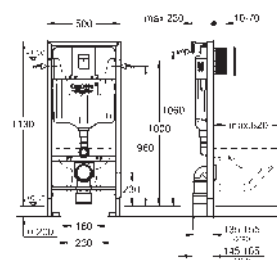

38 772 001

chrome

Rapid SL

3-in-1 set for WC, 1.13 m installation height

with flushing cistern GD 2

Rapid SL element for WC (38 528 001)

Skate Cosmopolitan flush plate, chrome (38 732 000)

wall brackets (38 558 00M)