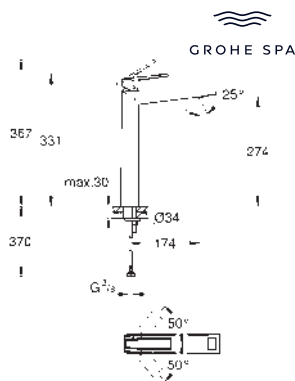

24 418 000
24 418 DC0
24 418 AL0

chrome
supersteel
brushed hard graphite

Allure Brilliant Private Collection
Single-lever basin mixer 1/2"
XL-Size
lever with white Caesarstone inlay
for free-standing basins
GROHE SilkMove 28 mm ceramic cartridge
temperature limiter
GROHE Long-Life finish
GROHE Water Saving - Less water, perfect flow
maximum flow rate (at 3 bar): 5 l/min
GROHE FastFixation installation system
spout with integrated mousseur
smooth body
flexible connection hoses