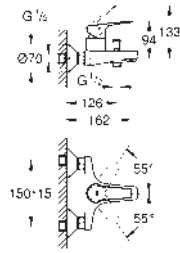

Ref. no.

Colour

23 601 000

chrome

BauFlow
Single-lever bath mixer 1/2"
wall mounted
GROHE Long-Life 35 mm ceramic cartridge
GROHE Long-Life finish
automatic diverter: bath/shower
mousseur
S-unions