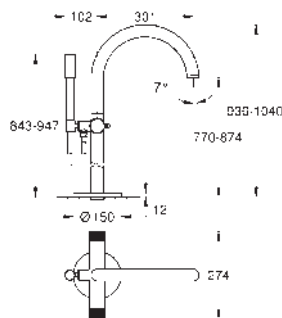

Atrio Private Collection
Bath mixer 1/2"

floor-mounted installation
final installation for 45 984
without roughing-in-set
ceramic headparts 1/2", 90°
GROHE Long-Life finish
automatic diverter: bath/shower
projection 301 mm
integrated non-return valve in shower outlet
hand shower with holder
Silverflex shower hose 1.250 mm (28 362)
protected against backflow
knobs with inlay, can be combined with 48 460 000 or 48 461 000

45 984 001

chrome
Rough-in set 1/2" for floor-mounted mixers/spouts