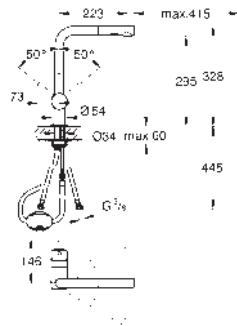

GROHE MINTA / MINTA SMARTCONTROL / MINTA TOUCH

Ref. no.

Colour

- 30 274 000 chrome
- 30 274 DC0 supersteel
- 30 274 GN0 brushed cool sunrise
- 30 274 DA0 warm sunset
- 30 274 DL0 brushed warm sunset
- 30 274 A00 hard graphite
- 30 274 AL0 brushed hard graphite

Minta
Single-lever sink mixer 1/2"
L-spout
GROHE Long-Life finish
GROHE SilkMove 46 mm ceramic cartridge
pull-out dual spray - switching between regular flow and spray
diverter: laminar spray/SpeedClean shower jet
automatic return to laminar spray
adjustable flow rate limiter
swivel tubular spout, swivel area 360°
protected against backflow
flexible connection hoses
rapid installation system
maximum flow rate (at 3 bar): 9 l/min