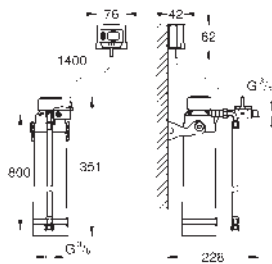

40 875 000

chrome

**GROHE Blue
Magnesium + Zinc filter starter set**

consisting of:
GROHE Blue filter head
GROHE Blue Magnesium + zinc filter
enriches water with up to 35 mg/l magnesium and up to 3 mg/l zinc
reduces substances responsible for taste and odor, e.g. chlorine
reduces limescale and heavy metals
capacity 400 l at 17° dGH
flow meter for filter lifetime measurement including 2 x AA batteries
compatible with GROHE Blue Pure single faucets