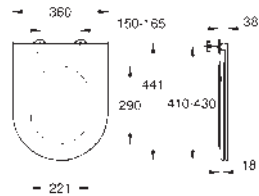

39 913 000

alpine white

Bau Ceramic

WC seat soft close slim

with lid
slim design
quick release function
detachable
material: Duroplast
including fixation set
stainless steel hinges
easy fixation from above
weight bearing capacity 150 kg
compatible with Bau Ceramic bowl 39 910 000
professional edition
72 pieces per pallet