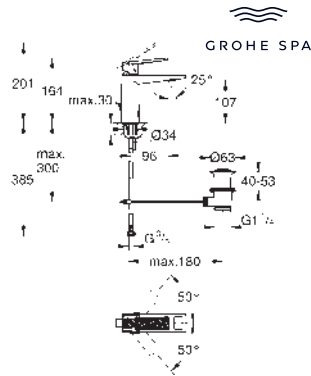

24 397 000
24 397 DC0
24 397 ALO

chrome
supersteel
brushed hard graphite

Allure Brilliant Private Collection
Single-lever basin mixer 1/2"
M-Size
knurled lever
GROHE SilkMove 28 mm ceramic cartridge
temperature limiter
GROHE Long-Life finish
GROHE Water Saving - Less water, perfect flow
maximum flow rate (at 3 bar): 5 l/min
GROHE FastFixation installation system
spout with integrated mousseur
pop-up waste set 1 1/4"
flexible connection hoses