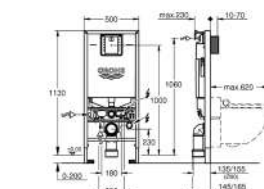

39 598 000

Rapid SLX

3-in-1 set for WC, 1.13 m installation height

flushing cistern GDX, 6 l

Rapid SLX element for WC (39 596 000) with integrated power socket

wall brackets (38 558 00M)

noise protection (37 131 000)

including flow manager

for flush plates 156x197 mm revision shaft 66 791 needs to be ordered