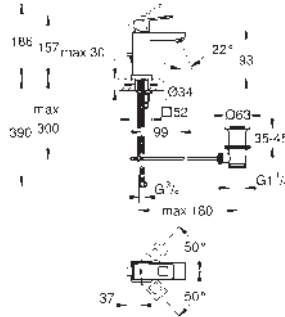

Lineare
Bath spout
wall mounted
GROHE Long-Life finish
mousseur
male thread 1/2"
projection 170 mm

GROHE EUROCUBE

Ref. no.

Colour

23 137 000

chrome

Eurocube
Pillar tap XS-Size
 ceramic headpart
GROHE Long-Life finish
GROHE Water Saving - Less water, perfect flow
 maximum flow rate (at 3 bar): 5 l/min
SpeedClean mousseur