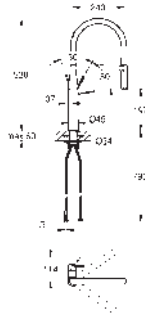

GROHE ESSENCE

Ref. no.

Colour

- 30 294 GL0 cool sunrise
- 30 294 GN0 brushed cool sunrise
- 30 294 DL0 brushed warm sunset
- 30 294 A00 hard graphite
- 30 294 AL0 brushed hard graphite

Essence

Single-lever sink mixer 1/2"

GROHE Long-Life finish

GROHE SilkMove 28 mm ceramic cartridge

flow strainer

with integrated temperature limiter

professional spray

with flexible, hygienic GROHFlexx kitchen Santoprene hose

diverter: laminar spray/SpeedClean shower jet

automatic return to laminar spray

metal spray

GROHE Magnetic Docking guarantees easy retraction and smooth docking

swivel spout

swivel area 360°

protected against backflow

flexible connection hoses

metal fixation set

maximum flow rate (at 3 bar): 8 l/min