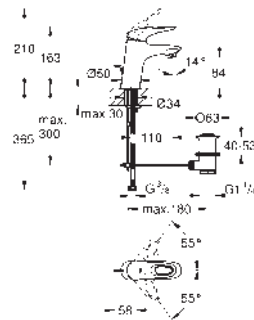

Ref. no.

Colour

33 558 003
33 558 LS3

chrome
moon white/chrome

Eurostyle
Single-lever basin mixer 1/2"
S-Size

loop metal lever
GROHE SilkMove 35 mm ceramic cartridge
adjustable flow rate limiter
with temperature limiter
GROHE Long-Life finish
GROHE Water Saving - Less water, perfect flow
maximum flow rate (at 3 bar): 5 l/min
GROHE FastFixation installation system
pop-up waste set 1 1/4"
flexible connection hoses