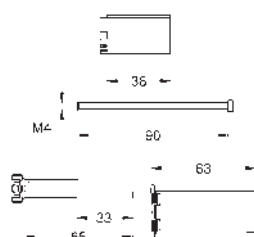

14 048 000

chrome

Rapido SmartBox

Universal extension set single-lever mixers, 25 mm
fits Grohtherm SmartControl and SmartControl Mixer sets
for final installation with up to three functions in combination
with GROHE Rapido SmartBox