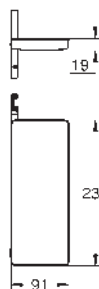

Rainshower Aqua
Shelf
for Rainshower Aqua Pure shower systems
compatible with 100961, 100962, 100964, 101680
height adjustable (by using an Allen key)
with **black glass shower tray**
material: metal
GROHE EasyReach shower tray
GROHE Long-Life finish