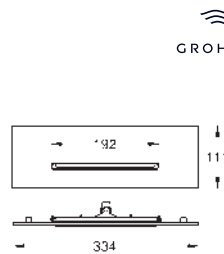

26 734 000

chrome

Rainshower Aqua Cascade
Ceiling shower cover including spray former

1 spray pattern:
GROHE XL Waterfall
334 x 111 mm
spray plate chrome
spray insert white
GROHE Long-Life finish
min. recommended pressure 3.0 bar
rough-in box 26 739 000 to be ordered separately
maximum flow rate (at 3 bar): 18 l/min (with non-restricted flow)

26 739 000

Rainshower Aqua small rough-in for ceiling showers