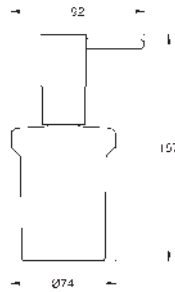

40 394 001
40 394 DC1
40 394 AL1

chrome
supersteel
brushed hard graphite

Essentials Soap dispenser

material: glass / metal
filling quantity 160 ml
fits in the following holders:
Essentials (40 369 xx/1/102 466 2430)
Essentials Cube (40 508)
Bau Cosmopolitan (40 585)
GROHE Long-Life finish