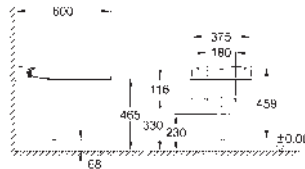

GROHE SENSIA ARENA

Ref. no.

Colour

39 354 SH1

alpine white

GROHE Sensia Arena

Smart Toilet for concealed flushing cisterns, wall-hung

GROHE Hygiene Clean: with antibacterial glazing **HyperClean** (SIAA Kokin Japanese standard compliant) and non-stick coating **AquaCeramic**
GROHE Power Flush: rimless wash down with GROHE **Triple Vortex** flushing
GROHE Skin Clean: