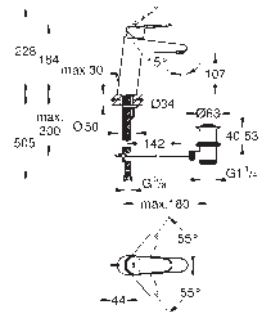

23 448 002

chrome

Eurodisc Cosmopolitan
Single-lever basin mixer 1/2"
M-Size

GROHE SilkMove 35 mm ceramic cartridge
adjustable flow rate limiter
GROHE Long-Life finish
GROHE Water Saving - Less water, perfect flow
maximum flow rate (at 3 bar): 5 l/min
GROHE FastFixation Plus installation system
pop-up waste set 1 1/4"
flexible connection hoses