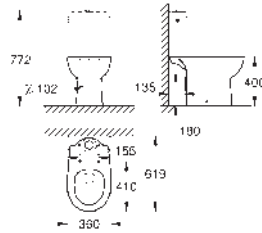

39 428 000

alpine white

Bau Ceramic

Floor standing WC for close coupled combination

wash down
boxed rim
horizontal outlet
flush volume 6/3 l
including fixation set
cistern to be ordered separately
sanitary ware
compatible with seat and cover 39 492 000 (standard) or 39 493 000 (soft close)