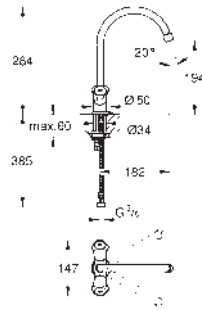

Ref. no.

Colour

31 812 001

chrome

Costa L

Single-hole sink mixer 1/2"

metal handles

heat insulated

GROHE Long-Life finish

GROHE Long-Life headparts

swivel tubular spout, swivel area 360°

chain ring

flexible connection hoses

maximum flow rate (at 3 bar): 13 l/min