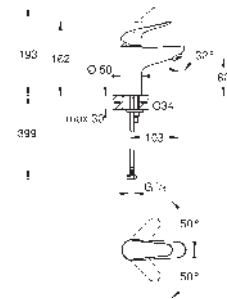

32 734 001

chrome

Euroeco
Single-lever basin mixer 1/2"
S-Size
GROHE Long-Life 28 mm ceramic cartridge
with temperature limiter
GROHE Long-Life finish
Lead and Nickel Free Inner Water Ways
GROHE Water Saving - Less water, perfect flow
maximum flow rate (at 3 bar): 5 l/min
rapid installation system
smooth body
flexible connection hoses