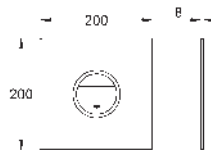

38 915 KS0
38 915 LS0

velvet black
moon white

Veris Light
Flush plate
for dual flush
for SoftTouch flushing activation
external highlighted outline
with LEDs in blue, red, yellow, white
colour gradient adjustable
on/off timer for individual regulation of illuminating period
3 m connecting cable
transformer for external installation
servo motor
110 V to 240 V 50/60 Hz broad range power supply, 9 VA
CE approved
for GD 2 cisterns with pneumatic discharge valve AV1
200 x 200 mm
made of security glass
GROHE Water Saving - Less water, perfect flow