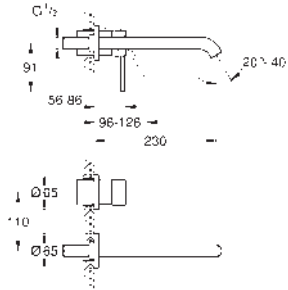

GROHE ESSENCE

Ref. no.

Colour

- 29 193 001 chrome
- 29 193 DC1 supersteel
- 29 193 GL1 cool sunrise
- 29 193 GN1 brushed cool sunrise
- 29 193 DA1 warm sunset
- 29 193 DL1 brushed warm sunset
- 29 193 A01 hard graphite
- 29 193 AL1 brushed hard graphite
- 29 193 KF1 phantom black

Essence
2-hole basin mixer
L-Size
wall mounted
final installation for
23 571 000 / 32 635 000
without concealed body
metal rosette
GROHE Long-Life finish
GROHE Water Saving - Less water, perfect flow
maximum flow rate (at 3 bar): 5 l/min
GROHE AquaGuide adjustable mousseur
centre distance 110 mm
projection 230 mm
replaces Essence two-hole basin mixer 19 967 xx1

23 571 000
Single-lever mixer 1/2", universal concealed body for 2-hole basin mixers