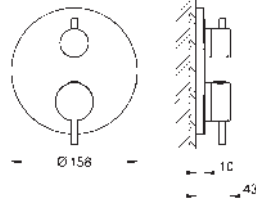

Atrio

Safety mixer for 1 outlet with shut off valve

final installation for GROHE Rapido SmartBox (35 604)

GROHE TurboStat compact cartridge

GROHE Long-Life finish

GROHE FastFixation escutcheon with covered shaft sealing and covered fixing metal escutcheon, retroactively 6° adjustable

GROHE SafeStop safety button at 38C

GROHE SafeStop Plus optional temperature limiter at 43°C or 46°C included

built-in non-return valves and dirt strainers

ceramic stop valve, 120°

outlet B = 27 l/min, outlet C = 30 l/min

35 604 000

GROHE Rapido SmartBox universal rough-in box for concealed installation