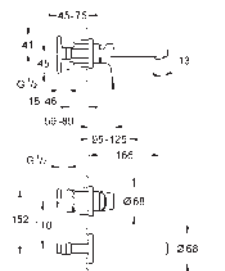

20 287 000

chrome

BauFlow
2-hole basin mixer
wall mounted
set for final installation
concealed body
GROHE Long-Life 35 mm ceramic cartridge
GROHE Long-Life finish
mousseur
centre distance 110 mm
projection 166 mm