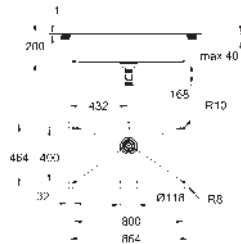

GROHE STAINLESS STEEL SINKS

Ref. no.

Colour

31 580 SD1

stainless steel

K700

Stainless steel sink

model: K700 90-S 86.4/46.4 1.0

mounting type: undermount, top mount or flush mount

material: stainless steel AISI 304 (V2A)

material thickness: 1 mm

GROHE Long-Life finish

finish: satin finish

GROHE Whisper

min. cabinet size: 900 mm

dimensions: 864 x 464 mm

1 bowl: 800 x 400 x 200 mm

outer radius: R11 (undermount)/R3 (topmount), inner bowl radius: R10

GROHE FastFixation installation system

cut-out (undermount): 802 x 402 mm (R11)

cut-out (top mount): 849 x 449 mm (R3)

cut-out (flush mount): 849 x 449 mm (R3) (top step outer size: -865 x 465 -R8 deep -3.5 mm)

drainer: Ø 3.5" basket strainer waste

accessories included: waste kit, basket strainer waste, mounting set

optional: push to open excenter (40 986 SD0)

amount of fasteners included (top mount): 8

amount of fasteners included (undermount): 8