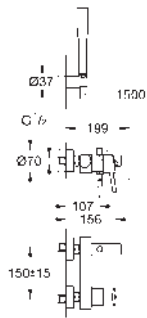

32 212 001

chrome

Concetto
Single-lever bath mixer 1/2"
wall mounted

GROHE SilkMove 46 mm ceramic cartridge
GROHE Long-Life finish
adjustable flow rate limiter
automatic diverter: bath/shower
mousseur
integrated non-return valve in shower outlet
S-unions
protected against backflow
with shower set
Euphoria Cosmopolitan hand shower (27 400)
wall shower holder (27 056)
shower hose Relexaflex 1500 mm 1/2" x 1/2" (28 151)