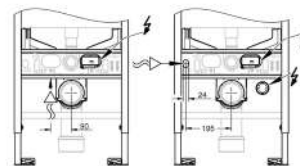

39 603 000

chrome

Rapid SLX

3-in-1 set for WC, 1.13 m installation height

flushing cistern GDX, 6 l

Rapid SLX element for WC (39 596 000) with integrated power socket

Skate Cosmopolitan S flush plate, chrome (37 535 000)

wall brackets (38 558 00M)

including flow manager