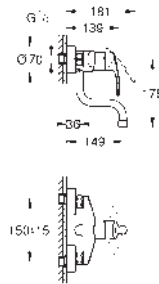

31 509 003

chrome

Eurosmart
Single-lever sink mixer 1/2"
wall mounted
GROHE Long-Life finish
GROHE SilkMove 35 mm ceramic cartridge
mousseur
adjustable flow rate limiter
swivel tubular spout
swivel area 360°
projection 149 mm
integrated temperature limiter
S-unions
maximum flow rate (at 3 bar): 13.5 l/min
professional edition