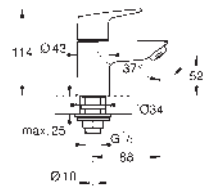

Ref. no.

Colour

20 421 001

chrome

BauEdge
Pillar tap 1/2" XS-Size
ceramic headpart
GROHE Long-Life finish
GROHE Water Saving - Less water, perfect flow
maximum flow rate (at 3 bar): 5 l/min