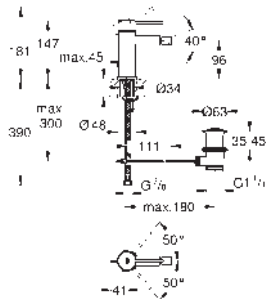

- 24 178 001 chrome
- 24 178 DC1 supersteel
- 24 178 GL1 cool sunrise
- 24 178 GN1 brushed cool sunrise
- 24 178 DA1 warm sunset
- 24 178 DL1 brushed warm sunset
- 24 178 A01 hard graphite
- 24 178 AL1 brushed hard graphite

Essence
Single-lever bidet mixer 1/2"
S-Size
GROHE SilkMove 28 mm ceramic cartridge
with temperature limiter
GROHE Long-Life finish
GROHE Water Saving - Less water, perfect flow
maximum flow rate (at 3 bar): 5 l/min
GROHE FastFixation Plus installation system
ball-joint mousseur
pop-up waste set 1 1/4"
flexible connection hoses
replaces Essence bidet mixer 32 935 xx1