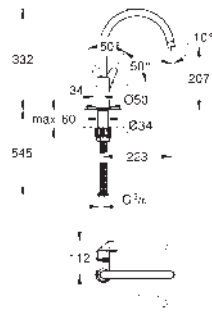

Ref. no.

Colour

31 536 001

chrome

BauCurve

Single-lever sink mixer 1/2"

high spout

GROHE Long-Life finish

GROHE Long-Life 28 mm ceramic cartridge

Lead and Nickel Free Inner Water Ways

swivel tubular spout

swivel area 360°, flexible connection hoses

metal fixation set

maximum flow rate (at 3 bar): 11.5 l/min