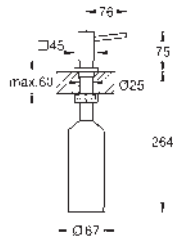

Waste set for kitchen sinks
round pop-up with push control
space saving waste set
including strainer plug
Ø 35 mm cut-out diameter
fits all kitchen sink series

GROHE KITCHEN ACCESSORIES

Ref. no.

Colour

40 649 000
40 649 DC0