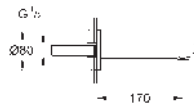

13 261 000
13 261 GL0
13 261 AL0

chrome
cool sunrise
brushed hard graphite

Eurocosmo
Bath spout
wall mounted
GROHE Long-Life finish
male thread 1/2"
projection 170 mm