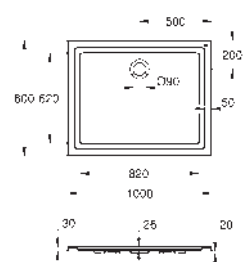

39 306 000

alpine white

Acrylic shower tray 800 x 1000

dimensions: 800 x 1000 mm

depth: 30 mm

material: acrylic

diameter of waste outlet: 90 mm

recommended GROHE waste sets: 49 533 000 (vertical) and 49 534 000 (horizontal), sold separately