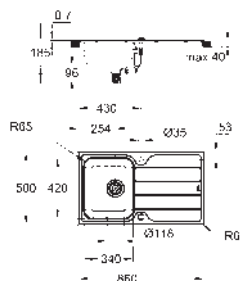

31 571 SD1

stainless steel

K500

Stainless steel sink with drainer

model: K500 45-S 86/50 1.0 rev

mounting type: top mount

material: stainless steel AISI 304 (V2A)

material thickness: 0.7 mm

GROHE Long-Life finish

finish: satin finish

GROHE Whisper

min. cabinet size: 450 mm

dimensions: 860 x 500 mm

1 bowl: 340 x 420 x 170 mm

outer radius: R6 (top mount), inner bowl radius: R65

GROHE FastFixation installation system

sink mountable left or right

cut-out (top mount): 842 x 482 mm

drilling holes: 2 x 35 mm

waste: Ø 3.5" waste strainer with automatic waste fitting

accessories included: automatic waste fitting with rotary handle, waste kit, basket strainer waste, mounting set

optional: push to open excenter (40 986 SD0)

amount of fasteners included (top mount): 14