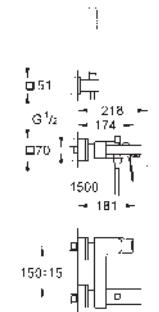

- 23 141 000 **chrome**

Eurocube
Single-lever bath mixer 1/2"
wall mounted
GROHE SilkMove 46 mm ceramic cartridge
GROHE Long-Life finish
adjustable flow rate limiter
automatic diverter: bath/shower
mousseur
integrated non-return valve in shower outlet
covered S-unions
protected against backflow
hand shower (27 698)
wall shower holder (27 693)
shower hose 1500 mm (28 151)