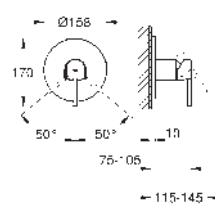

Ref. no.

Colour

- 24 059 003 chrome
- 24 059 DC3 supersteel
- 24 059 AL3 brushed hard graphite

GROHE Plus
Single-lever shower mixer
final installation for
GROHE Rapido SmartBox (35 604)
GROHE SilkMove 46 mm ceramic cartridge
GROHE Long-Life finish
GROHE FastFixation escutcheon with covered shaft sealing and covered fixing metal escutcheon, retroactively 6° adjustable
outlet B or C = 30 l/min

- 35 604 000
- GROHE Rapido SmartBox universal rough-in box for concealed installation