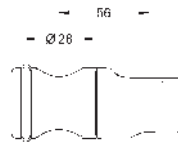

1. 12 435 000 chrome
2. **Relaxa Plus**
   Glider with metal sleeve
   for shower rail 28 620/28 621
   Ø 28 mm
   angle of inclination adjustable
   by click stop device
   height adjustment
   GROHE Long-Life finish