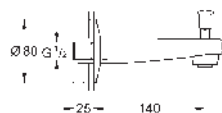

13 254 000

chrome

BauContemporary
Bath spout
wall mounted
mousseur
automatic diverter: bath/shower
projection 140 mm
female thread 1/2"