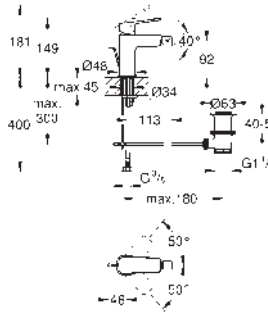

- 101810 000 0 **chrome**
- 101810 243 0 **matte black**

GROHE Cube0
Single-lever bidet mixer 1/2"
S-Size
single hole installation
metal lever
GROHE SilkMove 28 mm ceramic cartridge
adjustable flow rate limiter
with temperature limiter
GROHE Water Saving - Less water, perfect flow
maximum flow rate (at 3 bar): 5 l/min
with ball joint
pop-up waste set 1 1/4"
flexible connection hoses