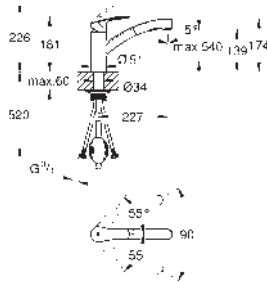

30 305 001
30 305 DC1
30 305 2431

chrome
supersteel
matte black

Eurosmart
Single-lever sink mixer 1/2"
low spout
GROHE Long-Life finish
GROHE SilkMove 35 mm ceramic cartridge
pull-out dual spray - switching between regular flow and spray
diverter: laminar spray/SpeedClean shower jet
automatic return to laminar spray
adjustable flow rate limiter
swivel cast spout
swivel area 90°, Lead and Nickel Free Inner Water Ways
flexible connection hoses
metal fixation set
protected against backflow
maximum flow rate (at 3 bar): 10.5 l/min
professional edition