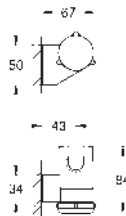

27 595 001
27 595 2431

chrome
matte black

Tempesta
Wall hand shower holder
adjustable
GROHE Long-Life finish
professional edition