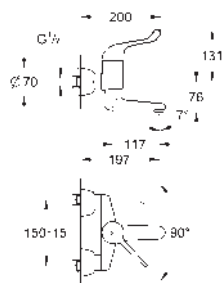

32 792 000

chrome

Euroeco Single Sequential
Single-lever safety basin mixer 1/2"
wall mounted
GROHE Long-Life finish
maximum flow rate (at 3 bar): 8 l/min
ceramic cartridge
adjustable flow rate limiter
adjustable temperature limiter
cast swivel spout, lockable with flow straightener
swivel area 90°
projection 197 mm
lever length 120 mm
S-unions