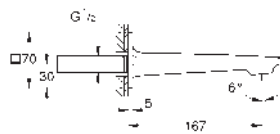

Allure
Bath spout 3/4"
wall mounted
GROHE Long-Life finish
projection 167 mm
caché mousseur