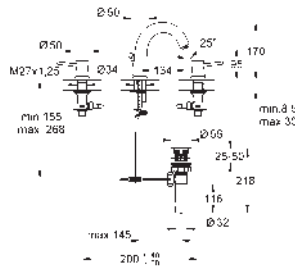

32 864 000

chrome

BauClassic
Single-lever bidet mixer 1/2"
GROHE Long-Life 28 mm ceramic cartridge
GROHE Long-Life finish
ball-joint mousseur
pop-up waste set 1 1/4"
flexible connection hoses
rapid installation system