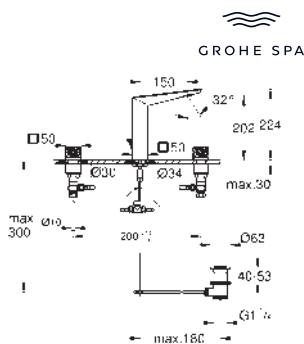

20 672 000 chrome
20 672 DC0 supersteel
20 672 AL0 brushed hard graphite

Allure Brilliant Private Collection
3-hole basin mixer 1/2"
L-Size
Vanilla Noir Caesarstone knob handles
spout with Vanilla Noir Caesarstone inlay
ceramic headparts 1/2", 90°
GROHE Long-Life finish
GROHE Water Saving - Less water, perfect flow
maximum flow rate (at 3 bar): 5 l/min
spout with integrated mousseur
pop-up waste set 1 1/4"
flexible connection hoses between spout and side valves