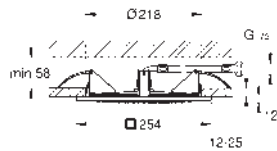

Rainshower Aqua 10"
Ceiling shower 1 spray

spray pattern:

Rain

254 x 254 mm

material: metal

connection thread 1/2"

GROHE DreamSpray perfect spray pattern

GROHE Long-Life finish

SpeedClean anti-lime system