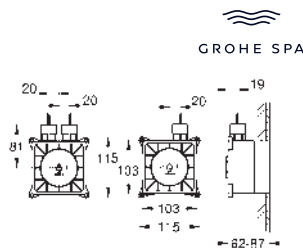

29 412 000

chrome

**F-digital Deluxe
Rough-in set light set**

for use with double light modules (36 472 000)

- 2 rough-in sets (115 x 115 x 62-87 mm)
- 2 cable extensions (5 m each)