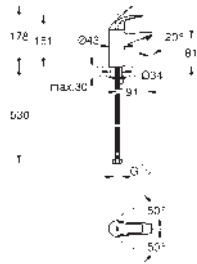

13 258 000

chrome

BauClassic
Bath spout
 wall mounted
 mousseur
 projection 140 mm
 female thread 1/2"

Ref. no.

Colour

32 848 000

chrome

BauCurve
Single-lever basin mixer 1/2"
GROHE Long-Life 28 mm ceramic cartridge
GROHE Long-Life finish
mousseur
smooth body
flexible connection hoses
rapid installation system