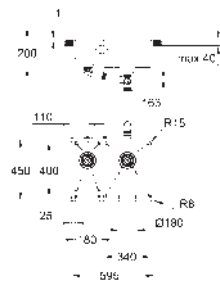

31 576 SD1

stainless steel

K700U

Stainless steel sink

model: K700U 60-S 59.5/45 1.5 rh

mounting type: undermount, top mount or flush mount

material: stainless steel AISI 304 (V2A)

material thickness: 1 mm

GROHE Long-Life finish

finish: satin finish

GROHE Whisper

min. cabinet size: 600 mm

dimensions: 595 x 450 mm

1 bowl: 340 x 400 x 200 mm

0.5 bowl: 180 x 400 x 140 mm

outer radius: R16 (undermount)/R3 (topmount), inner bowl radius: R15

GROHE FastFixation installation system

sink mountable right

cut-out (undermount): 547 x 402 mm (R16)

cut-out (top mount): 580 x 435 mm (R3)

cut-out (flush mount): 580 x 435 mm (R3) (top step outer size: -596 x 451 -R8 deep -3.5 mm)

drainer: Ø 3.5" basket strainer waste

accessories included: waste kit, basket strainer waste, mounting set

optional: push to open excenter (40 986 SD0)

amount of fasteners included (top mount): 8

amount of fasteners included (undermount): 8