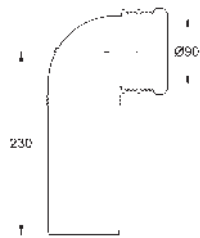

42 327 000

chrome

PP-outlet bend Ø 90 mm
variable depth adjustment
including lip seal DN 90