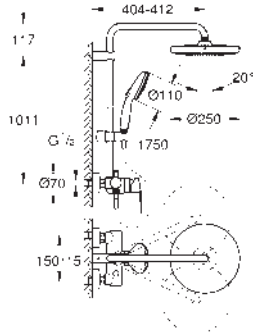

suitable for instantaneous heaters from 18 kW/h

minimum flow rate 7 l/min.

professional edition

GROHE TEMPESTA SYSTEM 250

Ref. no.

Colour

26 673 001

chrome