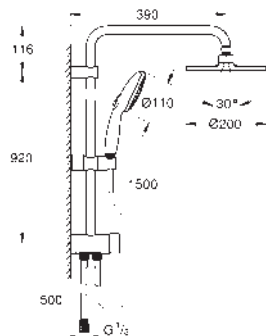

26 452 002

chrome

Tempesta System 200

Shower system with diverter for wall mounting

consisting of:

horizontal 390 mm shower arm, adjustable before installation

change by diverter between hand shower,

head shower or head shower Eco setting

head shower Tempesta Cosmopolitan 200 (27 541)

2 spray patterns (via diverter):

Rain, SmartRain

with ball joint

rotation angle $\pm 15^\circ$

hand shower Tempesta 110 (28 261)

3 spray patterns:

Rain, Jet, Massage

adjustable in height with gliding element

distance between diverter and upper bracket: 920 mm

shower hose Relexaflex 1500 mm (28 151)

Relexaflex shower hose 500 mm (22 115)

flexible installation: connection to faucet / wall union for

water supply with 1/2" thread of the 500 mm shower hose

maximum flow rate (at 3 bar): 9.5 l/min

GROHE SmartSwitch - easily rotate the dial to enjoy your preferred spray option

GROHE DreamSpray perfect spray pattern

ShockProof silicone ring prevents damages

caused by shower falling

GROHE Long-Life finish

SpeedClean anti-lime system

Inner WaterGuide for a longer life

minimum flow rate 7 l/min.