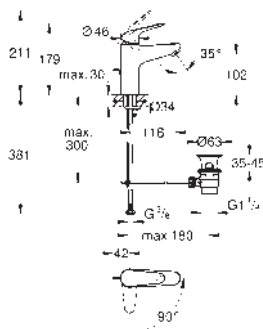

24 268 001

chrome

Euroeco

Single-lever basin mixer 1/2"

M-Size

GROHE Long-Life ES 28 mm ceramic cartridge with energy saving function via cold start

with temperature limiter

GROHE Long-Life finish

Lead and Nickel Free Inner Water Ways

GROHE Water Saving - Less water, perfect flow
maximum flow rate (at 3 bar): 5 l/min

rapid installation system

plastic pop-up waste set 1 1/4"

flexible connection hoses

professional edition