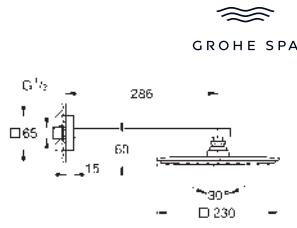

Ref. no.

Colour

26 858 000 **chrome**
Rainshower Aqua 230
Head shower set 286 mm, 1 spray
head shower Rainshower Aqua 230 (26 877 000)
material: metal
1 spray pattern: Rain
shower arm Rainshower 286 mm (27 709)
GROHE Water Saving 9.5 l/min flow limiter
GROHE DreamSpray perfect spray pattern
GROHE Long-Life finish
SpeedClean anti-lime system