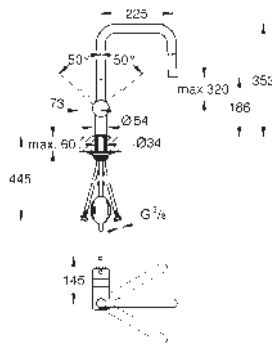

- 32 322 002 chrome
- 32 322 DC2 supersteel
- 32 322 DL2 brushed warm sunset
- 32 322 AL2 brushed hard graphite

Minta
Single-lever sink mixer 1/2"
U spout
GROHE Long-Life finish
GROHE SilkMove 46 mm ceramic cartridge
pull-out dual spray
diverter: laminar spray/SpeedClean shower jet
automatic return to laminar spray
adjustable flow rate limiter
swivel tubular spout, swivel area 360°
protected against backflow
flexible connection hoses
rapid installation system
maximum flow rate (at 3 bar): 9 l/min