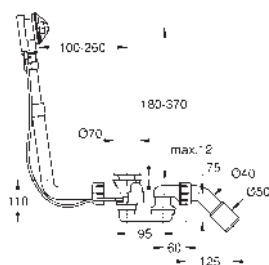

1. 28 939 000 chrome
2. **Talento**
   Talento pop-up bath waste and overflow
   set for normal bath
   and deep shower trays
   with bowden cable
   without finishing trim set
   bottle trap
   45° waste elbow