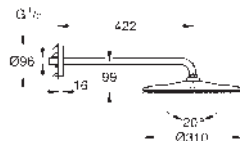

- 26 558 000 chrome
- 26 558 DC0 supersteel
- 26 558 GL0 cool sunrise
- 26 558 GN0 brushed cool sunrise
- 26 558 DA0 warm sunset
- 26 558 DL0 brushed warm sunset
- 26 558 A00 hard graphite
- 26 558 AL0 brushed hard graphite

Rainshower Mono 310
Head shower set 422 mm, 1 spray
head shower Rainshower 310, spray plate chrome (26 562)
1 spray pattern: GROHE PureRain
maximum flow rate (at 3 bar): 7.5 l/min
shower arm Rainshower 422 mm (26 146)
GROHE Water Saving - Less water, perfect flow
GROHE DreamSpray perfect spray pattern
GROHE Long-Life finish
SpeedClean anti-lime system
Inner WaterGuide for a longer life

- 22 121 KF0 phantom black
- ditto, Professional exclusive