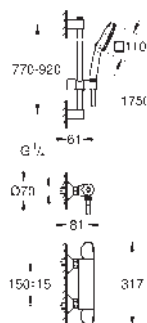

**Grohtherm 1000
Shower Safety mixer**
with shower rail set 2 sprays (Rain, Jet)
consisting of:
Grohtherm 1000 thermostatic shower mixer 1/2" (34 814)
Tempesta Cube shower rail set, 900 mm (26 908)
professional edition