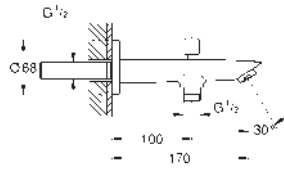

Ref. no.

Colour

13 425 001

chrome

BauCosmopolitan

Bath spout with diverter

wall mounted

GROHE Long-Life finish

mousseur

non-return valve

automatic diverter: bath/shower

female thread 1/2"