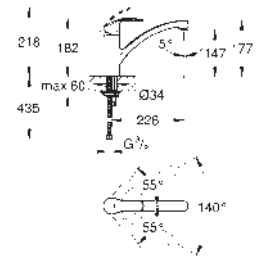

33 281 243D

matte black

Eurosmart
Single-lever sink mixer 1/2"
low spout
GROHE Long-Life finish
GROHE SilkMove 35 mm ceramic cartridge
adjustable flow rate limiter
swivel cast spout
swivel area 140°, Lead and Nickel Free Inner Water Ways
mousseur with coin slot for tool free replacement
flexible connection hoses
metal fixation set
maximum flow rate (at 3 bar): 5 l/min
professional edition