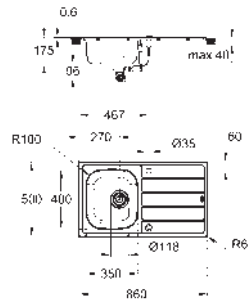

GROHE STAINLESS STEEL SINKS

Ref. no.

Colour

31 552 SD1

stainless steel

K200

Stainless steel sink with drainer

model: K200 45-S 86/50 1.0 rev

mounting type: top mount

material: stainless steel AISI 304 (V2A)

material thickness: 0.6 mm

GROHE Long-Life finish

finish: satin finish

GROHE Whisper

min. cabinet size: 450 mm

dimensions: 860 x 500 mm

1 bowl: 350 x 400 x 160 mm

outer radius: R6 (topmount), inner bowl radius: R100

GROHE FastFixation installation system

sink mountable left or right

cut-out (top mount): 842 x 482 mm

drilling holes: 2 x 35 mm

waste: Ø 3.5" waste strainer with automatic waste fitting

accessories included: automatic waste fitting with rotary handle, waste kit, basket

strainer waste, mounting set

optional: push to open excenter (40 986 SD0)

amount of fasteners included (top mount): 14