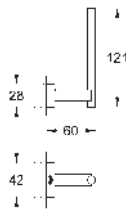

40 623 001
40 623 DC1
40 623 AL1

chrome
supersteel
brushed hard graphite

**Essentials Cube
Spare toilet paper holder**

material: metal
wall mounted
concealed fastening
GROHE Long-Life finish