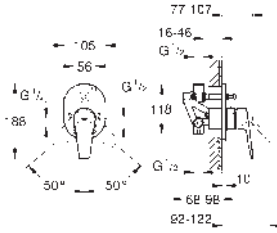

Ref. no.

Colour

29 039 001

chrome

BauEdge

Single-lever bath mixer 1/2"

concealed installation
set for final installation
concealed body

GROHE Long-Life 46 mm ceramic cartridge

GROHE Long-Life finish
adjustable flow rate limiter
automatic diverter: bath/shower
escutcheon- and shaft-sealing