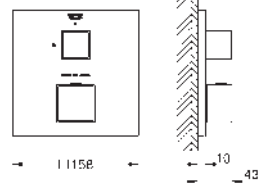

GROHE GROHTHERM 2 HANDLE TRIM SETS

Ref. no.

Colour

24 153 000 chrome
24 153 DC0 supersteel
24 153 AL0 brushed hard graphite

Grotherm Cube
Safety mixer for 1 outlet with shut off valve
final installation for GROHE Rapido SmartBox (35 604)
GROHE TurboStat compact cartridge
GROHE Long-Life finish
GROHE FastFixation escutcheon with covered shaft sealing and covered fixing metal escutcheon, retroactively 6° adjustable
GROHE SafeStop safety button at 38C
GROHE SafeStop Plus optional temperature limiter at 43°C or 46°C included
built-in non-return valves and dirt strainers
ceramic stop valve, 120°
outlet B = 27 l/min, outlet C = 30 l/min

35 604 000
GROHE Rapido SmartBox universal rough-in box for concealed installation

24 154 000 chrome
24 154 DC0 supersteel
24 154 AL0 brushed hard graphite