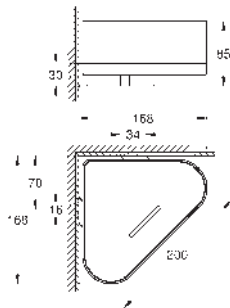

41 038 000
41 038 DC0
41 038 GL0
41 038 GN0
41 038 DA0
41 038 DL0
41 038 A00
41 038 AL0

chrome
supersteel
cool sunrise
brushed cool sunrise
warm sunset
brushed warm sunset
hard graphite
brushed hard graphite

Selection
Corner shower tray with holder
material: metal/plastic
concealed fastening
GROHE Long-Life finish