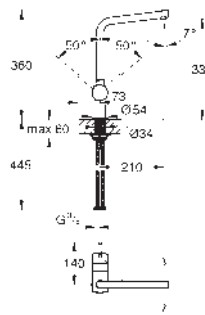

31 375 000
31 375 DC0
31 375 GN0
31 375 DL0
31 375 AL0

chrome
supersteel
brushed cool sunrise
brushed warm sunset
brushed hard graphite

Minta
Single-lever sink mixer 1/2"
L-spout
single hole installation
GROHE Long-Life finish
GROHE SilkMove 46 mm ceramic cartridge
adjustable flow rate limiter
swivel tubular spout, swivel range 0°/150°/360°
flexible connection hoses
protected against backflow
rapid installation system
maximum flow rate (at 3 bar): 11.5 l/min