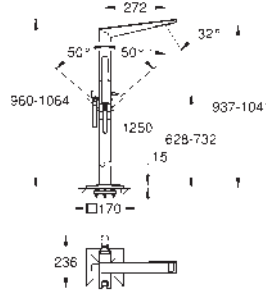

GROHE SilkMove 46 mm ceramic cartridge

GROHE Long-Life finish

automatic diverter: bath/shower
spout with integrated mousseur
projection 270 mm
integrated non-return valve in shower outlet
with shower holder
hand shower Rainshower Aqua Cube Stick
metal shower hose 1250 mm
protected against backflow