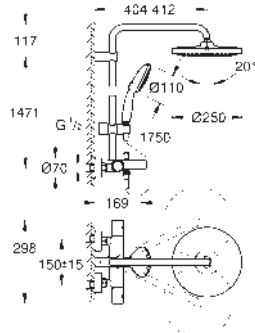

GROHE TEMPESTA SYSTEM 250

Ref. no.

Colour

26 672 001

chrome

Tempesta System 250

Shower system with Bath Safety Mixer for wall mounting

consisting of:

horizontal swivable 390 mm shower arm
exposed Safety Mixer with Aquadimmer function

allows change between:

head shower Tempesta 250 (26 666)

spray pattern:

Rain

head shower with white rear cover

with ball joint

rotation angle $\pm 10^\circ$

bath inlet

separate diverter for hand shower

hand shower Tempesta 110 (27 597)

2 spray patterns:

Rain, Jet

adjustable in height with gliding element

Rotaflex TwistStop shower hose 1750 mm 1/2" x 1/2" (28 410)

maximum flow rate (at 3 bar): 20 l/min

GROHE Water Saving - Less water, perfect flow

GROHE TurboStat compact cartridge

GROHE SafeStop safety button at 38C

GROHE SafeStop Plus optional temperature limiter at 43°C included

GROHE SmartSwitch - easily rotate the dial to enjoy your preferred spray option

GROHE DreamSpray perfect spray pattern

ShockProof silicone ring prevents damages

caused by shower falling

GROHE Long-Life finish

SpeedClean anti-lime system

Inner WaterGuide for a longer life

TwistStop to prevent hose from twisting

suitable for instantaneous heaters from 18 kW/h

minimum flow rate 7 l/min.

professional edition

26 672 2431

matte black

ditto, head shower with black rear cover