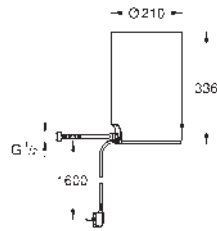

40 831 001

**GROHE Red
Boiler Size L**

reservoir for boiling and hot water

5.5 liter boiling water

7 liter total capacity

required inlet pressure: 1-7 bar

with flexible connection hoses and connection for boiling water

CE approved

power supply 230 V 50 Hz 30 VA

power consumption 2100 W

standby power consumption 15 W