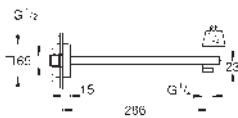

27 709 000 **chrome**
Rainshower
Shower arm 286 mm
material: metal
connection thread 1/2"
with square escutcheon and rectangular arm
suitable for square Rainshower Allure
and Euphoria Cube head shower
GROHE Long-Life finish