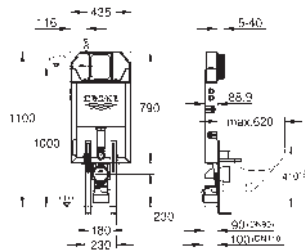

flushing cistern SLIM, 3 - 6 l, containing following features:

adjustment ex factory 6 l and 3 l

pneumatic discharge valve offering 3 modes of operation: dual flush or start/stop or single flush

water supply from top

for on-the-wall installation wall brackets 39 699 000 need to be ordered separately

support feet (37 304 000)