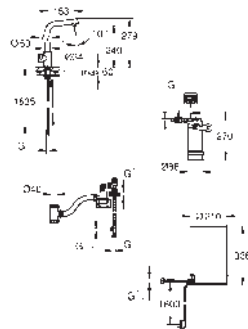

Ref. no.

Colour

30 339 001
30 339 DC1

chrome
supersteel