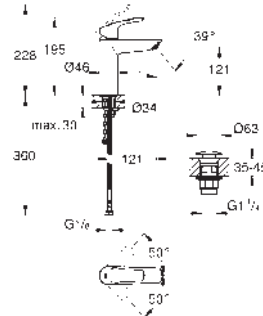

23 989 003

chrome

Eurosmart

Single-lever basin mixer 1/2"

M-Size

thermostatic scalding protection
maximum temperature adjustable
lever length 89 mm

GROHE SilkMove 28 mm ceramic cartridge
adjustable flow rate limiter

Lead and Nickel Free Inner Water Ways
built-in non-return valves
dirt strainers

GROHE Water Saving - Less water, perfect flow
maximum flow rate (at 3 bar): 4 l/min

GROHE FastFixation installation system
smooth body with push-open pop-up waste set 1 1/4"
flexible connection hoses
max. pressure differential 5:1