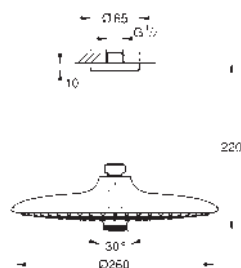

1. 26 461 000 chrome
2. **Euphoria 260**
   Head shower set ceiling 142 mm, 3 sprays
   head shower Euphoria 260 (26 457)
   3 spray patterns: Rain, SmartRain, Jet
   maximum flow rate (at 3 bar): 7.5 l/min
   Rainshower shower arm ceiling 142 mm (28 724)
   GROHE Water Saving - Less water, perfect flow
   GROHE DreamSpray perfect spray pattern
   GROHE Long-Life finish
   SpeedClean anti-lime system
   Inner WaterGuide for a longer life