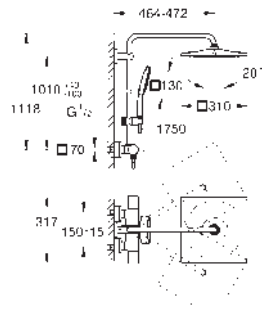

26 652 000

chrome

Rainshower SmartActive 310

Shower system with Safety Mixer for wall mounting

horizontal swivable 450 mm shower arm

exposed Safety Mixer with Aquadimmer function

head shower Rainshower Mono 310 Cube

maximum flow rate (at 3 bar): 9.5 l/min

with ball joint

hand shower Rainshower SmartActive 130 Cube

maximum flow rate (at 3 bar): 8.5 l/min

adjustable in height with gliding element

Silverflex shower hose 1750 mm

GROHE TurboStat compact cartridge

GROHE Water Saving - Less water, perfect flow

GROHE SafeStop safety button at 38°C

GROHE SafeStop Plus optional temperature limiter at 43°C included

GROHE CoolTouch no risk of scalding

GROHE DreamSpray perfect spray pattern

GROHE SmartTip showering spray selection via push of a ring

GROHE Long-Life finish

GROHE FastFixation upper bracket adjustable

SpeedClean anti-lime system

minimum flow rate 7 l/min.

26 837 DC0

supersteel

26 837 GL0

cool sunrise

26 837 GN0

brushed cool sunrise

26 837 DA0

warm sunset

26 837 DL0

brushed warm sunset

26 837 A00

hard graphite

26 837 AL0

brushed hard graphite

ditto, Professional exclusive