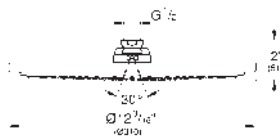

26 472 000

chrome

Rainshower Cosmopolitan 310
Head shower 1 spray

spray pattern:
Rain
maximum flow rate (at 3 bar): 5.5 l/min
Ø 310 mm
material: metal
ball joint with turning angle $20^\circ \pm 20^\circ$
connection thread 1/2"
GROHE Water Saving - Less water, perfect flow
GROHE DreamSpray perfect spray pattern
GROHE Long-Life finish
SpeedClean anti-lime system
suitable for instantaneous heater

27 478 000

chrome

ditto, with GROHE Water Saving 8.5 l/min flow limiter