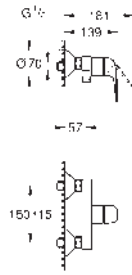

Ref. no.

Colour

32 740 001

chrome

Euroeco

Single-lever shower mixer 1/2"
wall mounted

GROHE Long-Life 35 mm ceramic cartridge
with temperature limiter
GROHE Long-Life finish
adjustable flow rate limiter
shower bottom outlet with integrated non return-valve
protected against backflow
S-unions
professional edition