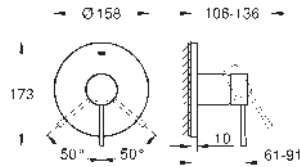

Ref. no.

Colour

- 24 168 001 chrome
- 24 168 DC1 supersteel
- 24 168 GL1 cool sunrise
- 24 168 GN1 brushed cool sunrise
- 24 168 DA1 warm sunset
- 24 168 DL1 brushed warm sunset
- 24 168 A01 hard graphite
- 24 168 AL1 brushed hard graphite
- 24 168 KF1 phantom black

Essence
Single-lever shower mixer
final installation for
GROHE Rapido SmartBox (35 604)
GROHE SilkMove 46 mm ceramic cartridge
GROHE Long-Life finish
GROHE FastFixation escutcheon with covered shaft sealing and covered fixing metal escutcheon, retroactively 6° adjustable
outlet B or C = 30 l/min
without roughing-in-set
replaces Essence shower mixer 24 057 xx1

35 604 000
GROHE Rapido SmartBox universal rough-in box for concealed installation