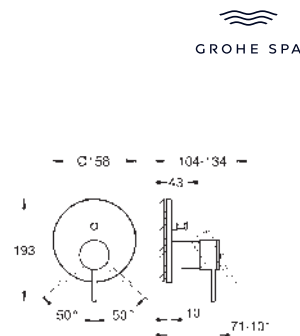

1. GROHE SPA
2. 24 355 000 chrome
   - 24 355 DC0 supersteel
   - 24 355 GL0 cool sunrise
   - 24 355 GN0 brushed cool sunrise
   - 24 355 DA0 warm sunset
   - 24 355 DL0 brushed warm sunset
   - 24 355 AL0 brushed hard graphite

Aerio
Single-lever mixer with 2-way diverter
final installation for GROHE Rapido SmartBox (35 604)
GROHE SilkMove 46 mm ceramic cartridge
GROHE Long-Life finish
GROHE FastFixation escutcheon with covered shaft sealing and covered fixing
metal escutcheon, retroactively 6° adjustable
automatic 2-way diverter
outlet B = 27 l/min, outlet C = 27 l/min

35 604 000
GROHE Rapido SmartBox universal rough-in box for concealed installation