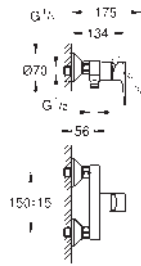

23 634 001

chrome

BauLoop

Single-lever shower mixer 1/2"

wall mounted

GROHE Long-Life 35 mm ceramic cartridge with temperature limiter

GROHE Long-Life finish

adjustable flow rate limiter

shower bottom outlet with integrated non return-valve

protected against backflow

S-unions