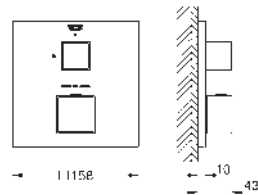

24 153 000

chrome

24 153 DC0

supersteel

24 153 AL0

brushed hard graphite

Grotherm Cube
Safety mixer for 1 outlet with shut off valve
final installation for GROHE Rapido SmartBox (35 604)
GROHE TurboStat compact cartridge
GROHE Long-Life finish
GROHE FastFixation escutcheon with covered shaft sealing and covered fixing
metal escutcheon, retroactively 6° adjustable
GROHE SafeStop safety button at 38C
GROHE SafeStop Plus optional temperature limiter at 43°C or 46°C included
built-in non-return valves and dirt strainers
ceramic stop valve, 120°
outlet B = 27 l/min, outlet C = 30 l/min

35 604 000

GROHE Rapido SmartBox universal rough-in box for concealed installation