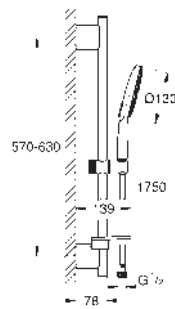

GROHE RAINSHOWER SMARTACTIVE

Ref. no.

Colour

26 577 LS0

moon white

Rainshower SmartActive 130
Shower rail set 3 sprays

hand shower Rainshower SmartActive 130 (26 574)

maximum flow rate (at 3 bar): 8.5 l/min

spray plate moon white

shower rail 600 mm

wall holders made of metal

Silverflex shower hose 1750 mm 1/2" x 1/2" (28 388)

GROHE EasyReach tray

GROHE Water Saving - Less water, perfect flow

GROHE DreamSpray perfect spray pattern

GROHE Long-Life finish

GROHE FastFixation Plus adjustable distance between

brackets for fixing to existing drilling holes

GROHE TileFix adjustable depth on upper and lower bracket

SpeedClean anti-lime system

Inner WaterGuide for a longer life

TwistStop to prevent hose from twisting