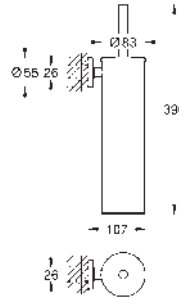

GROHE ESSENTIALS

Ref. no.

Colour

- 40 696 GL0 cool sunrise
- 40 696 DC0 supersteel
- 40 696 DA0 warm sunset
- 40 696 AL0 brushed hard graphite

Essentials
Toilet brush set metal
material: metal
wall mounted
concealed fastening
GROHE Long-Life finish
suitable for screwing (including screws and dowels)
black brush head
removable inner plastic container