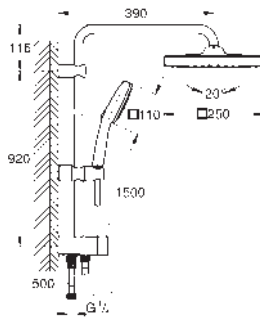

26 694 001

chrome

Tempesta System 250 Cube

Shower system with diverter for wall mounting

diverter

horizontal 390 mm shower arm, adjustable before installation

change by diverter between hand shower,

head shower or head shower Eco setting

head shower Tempesta 250 Cube (26 685)

2 spray patterns (via diverter):

Rain, SmartRain

head shower with white rear cover

with ball joint

hand shower Tempesta Cube 110 (27 574)

3 spray patterns:

Rain, Jet, Massage

adjustable in height with gliding element

distance between diverter and upper bracket: 920 mm

shower hose Relexaflex 1500 mm (28 151)

Relexaflex shower hose 500 mm (22 115)

flexible installation: connection to faucet / wall union for

water supply with 1/2" thread of the 500 mm shower hose

maximum flow rate (at 3 bar): 7.4 l/min

GROHE Water Saving - Less water, perfect flow

GROHE SmartSwitch - easily rotate the dial to enjoy your preferred spray option

GROHE DreamSpray perfect spray pattern

ShockProof silicone ring prevents damages

caused by shower falling

GROHE Long-Life finish

SpeedClean anti-lime system

Inner WaterGuide for a longer life

minimum flow rate 7 l/min.