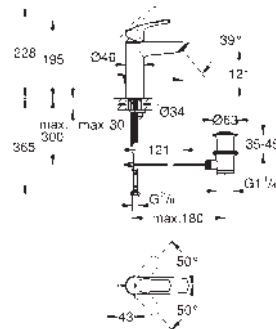

Eurosmart
Single-lever basin mixer 1/2"
M-Size
GROHE SilkMove 28 mm ceramic cartridge
adjustable flow rate limiter
with temperature limiter
GROHE Long-Life finish
GROHE Water Saving - Less water, perfect flow
maximum flow rate (at 3 bar): 5 l/min
Lead and Nickel Free Inner Water Ways
GROHE FastFixation installation system
pop-up waste set 1 1/4"
flexible connection hoses

23 923 003

chrome

ditto, smooth body with push-open pop-up waste set 1 1/4"

23 324 003
23 324 2433

chrome
matte black

ditto, smooth body