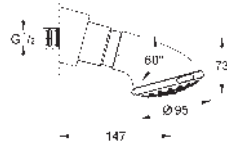

GROHE HEAD SHOWERS

Ref. no.

Colour

27 062 000

chrome

Relaxa 100 Five
Head shower 5 sprays

spray patterns:
Normal, Jet, Rain, Massage, Champagne spray
maximum flow rate (at 3 bar): 20 l/min
ball-joint
installation dependent angle of inclination
connection thread with pre-assembled sealing
GROHE DreamSpray perfect spray pattern
GROHE Long-Life finish
SpeedClean anti-lime system
Inner WaterGuide for a longer life
minimum flow rate 7.5 l/min.