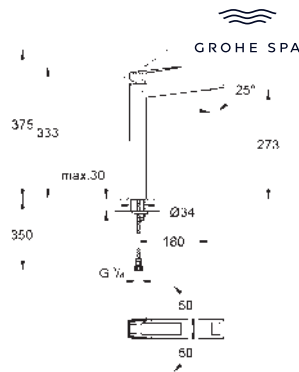

- 24 346 000 chrome
- 24 346 DC0 supersteel
- 24 346 AL0 brushed hard graphite

Allure Brilliant
Single-lever basin mixer 1/2"
XL-Size
for free-standing basins
GROHE SilkMove 28 mm ceramic cartridge
temperature limiter
GROHE Long-Life finish
GROHE Water Saving - Less water, perfect flow
maximum flow rate (at 3 bar): 5 l/min
GROHE FastFixation installation system
spout with integrated mousseur
smooth body
flexible connection hoses