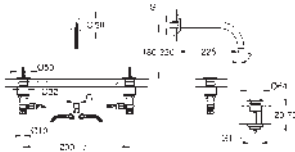

avoid major pressure differences between cold and hot water supply

max. temperature hot water inlet: 80°C

recommended temperature hot water inlet (energy saving): 60°C

GROHE SPA

20 665 SD0

stainless steel

Atrio Icon 3D