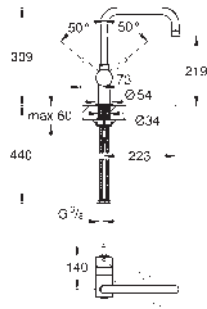

GROHE MINTA / MINTA SMARTCONTROL / MINTA TOUCH

Ref. no.

Colour

32 488 000
32 488 DC0
32 488 DL0
32 488 AL0

chrome
supersteel
brushed warm sunset
brushed hard graphite

Minta

Single-lever sink mixer 1/2"

U spout