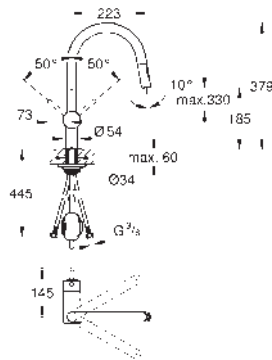

- 32 321 002 chrome
- 32 321 DC2 supersteel
- 32 321 GN2 brushed cool sunrise
- 32 321 DL2 brushed warm sunset
- 32 321 AL2 brushed hard graphite

Minta
Single-lever sink mixer 1/2"
C-spout
GROHE Long-Life finish
GROHE SilkMove 46 mm ceramic cartridge
pull-out dual spray
diverter: laminar spray/SpeedClean shower jet
adjustable flow rate limiter
swivel tubular spout, swivel area 360°
protected against backflow
flexible connection hoses
rapid installation system
maximum flow rate (at 3 bar): 9 l/min