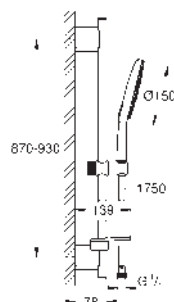

26 594 LS0

moon white

Rainshower SmartActive 150 Shower rail set 3 sprays

hand shower Rainshower SmartActive 150 (26 554)
maximum flow rate (at 3 bar): 8.5 l/min
spray plate moon white
shower rail 900 mm
wall holders made of metal
Silverflex shower hose 1750 mm 1/2" x 1/2" (28 388)

GROHE EasyReach tray
GROHE Water Saving - Less water, perfect flow
GROHE DreamSpray perfect spray pattern
GROHE Long-Life finish
GROHE FastFixation Plus adjustable distance between brackets for fixing to existing drilling holes
GROHE TileFix adjustable depth on upper and lower bracket
SpeedClean anti-lime system
Inner WaterGuide for a longer life
TwistStop to prevent hose from twisting