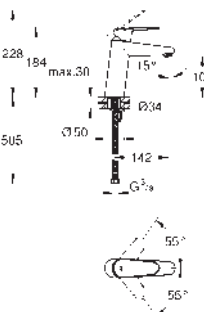

23 449 002

chrome

Eurodisc Cosmopolitan
Single-lever basin mixer 1/2"
M-Size

GROHE SilkMove 35 mm ceramic cartridge
adjustable flow rate limiter
GROHE Long-Life finish
GROHE Water Saving - Less water, perfect flow
maximum flow rate (at 3 bar): 5 l/min
GROHE FastFixation installation system
smooth body
flexible connection hoses