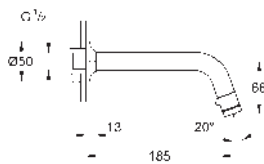

20 203 000

chrome

Universal wall-mounted tap 1/2"

Flow-Stop mousseur
ceramic headpart
connection thread 1/2"
GROHE Long-Life finish
GROHE Water Saving - Less water, perfect flow
maximum flow rate (at 3 bar): 5 l/min
projection 185 mm