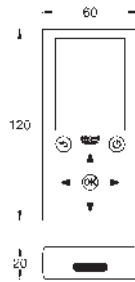

36 407 001

chrome

Remote control

for all GROHE one eye infra-red products as of 06/2015

monitoring

consumption and usage data

thermal disinfection cycles

auto flush cycles

configuration

cleaning mode on/off

thermal disinfection

detection range

shut off delay

auto flush

service

send and save profile

reset to factory or user settings

service details, demo mode

3 x 1.5 V DC (AAA) battery supply