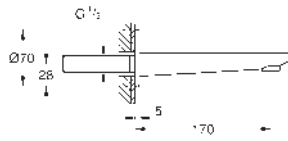

Lineare
Bath spout
wall mounted
GROHE Long-Life finish
mousseur
male thread 1/2"
projection 170 mm

GROHE EUROCUBE

Ref. no.

Colour

23 137 000

chrome

Eurocube
Pillar tap XS-Size
 ceramic headpart
GROHE Long-Life finish
GROHE Water Saving - Less water, perfect flow
 maximum flow rate (at 3 bar): 5 l/min
SpeedClean mousseur