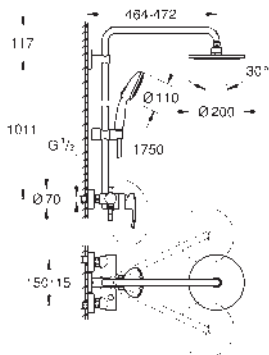

26 244 002

chrome

Tempesta System 200

Shower system with single lever mixer for wall mounting

consisting of:

horizontal swivable 450 mm shower arm

exposed single-lever shower mixer with diverter

allows change between:

head shower Tempesta Cosmopolitan 200 (27 541)

spray pattern:

Rain

with ball joint

rotation angle $\pm 15^\circ$

hand shower Tempesta 110 (27 597)

2 spray patterns:

Rain, Jet

adjustable in height with gliding element

Rotaflex TwistStop shower hose 1750 mm 1/2" x 1/2" (28 410)

maximum flow rate (at 3 bar): 13.5 l/min

GROHE SilkMove 46 mm ceramic cartridge

GROHE SmartSwitch - easily rotate the dial to enjoy your preferred spray option

GROHE DreamSpray perfect spray pattern

ShockProof silicone ring prevents damages

caused by shower falling

GROHE Long-Life finish

SpeedClean anti-lime system

Inner WaterGuide for a longer life

TwistStop to prevent hose from twisting

suitable for instantaneous heaters from 18 kW/h

minimum flow rate 7 l/min.

minimum pressure 1.0 bar