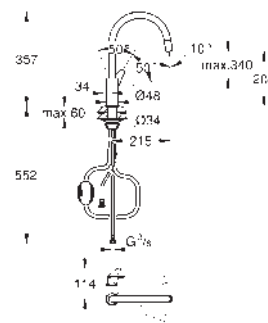

30 547 000

chrome

BauCurve
Single-lever sink mixer 1/2"
high spout
GROHE Long-Life finish
GROHE Long-Life 28 mm ceramic cartridge
Lead and Nickel Free Inner Water Ways
pull-out mousseur spray
adjustable flow rate limiter
swivel tubular spout
swivel area 360°
protected against backflow
flexible connection hoses
metal fixation set
maximum flow rate (at 3 bar): 8 l/min
minimum pressure 1.0 bar