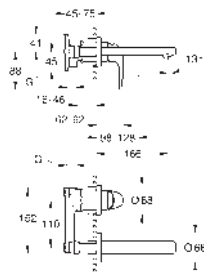

13 258 000

chrome

BauClassic
Bath spout
 wall mounted
 mousseur
 projection 140 mm
 female thread 1/2"

Ref. no.

Colour

32 848 000

chrome

BauCurve
Single-lever basin mixer 1/2"
GROHE Long-Life 28 mm ceramic cartridge
GROHE Long-Life finish
mousseur
smooth body
flexible connection hoses
rapid installation system