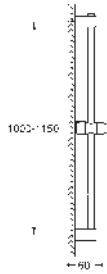

GROHE TEMPESTA CUBE

Ref. no.

Colour

27 524 001
27 524 2431

chrome
matte black

Tempesta
Shower rail, 900 mm
with wall brackets, glider and swivel holder
GROHE Long-Life finish
GROHE FastFixation (adjustable upper bracket for existing drill holes)
adjustable glider (turn and glide shower holder)