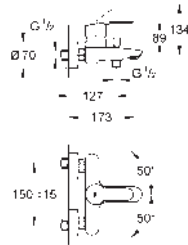

33 591 002

chrome

Eurostyle Cosmopolitan
Single-lever bath mixer 1/2"
wall mounted

GROHE SilkMove 46 mm ceramic cartridge
GROHE Long-Life finish
adjustable flow rate limiter
automatic diverter: bath/shower
mousseur
integrated non-return valve in shower outlet
S-unions
protected against backflow