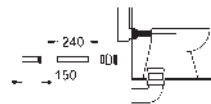

37 102 SH0

alpine white

Inlet set

connecting pipe from flush pipe of
concealed flush valve 6 to 9l and
concealed flushing cistern
to **pedestal WC**
connector
escutcheon