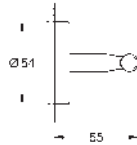

40 461 001

chrome

**BauCosmopolitan
Bathrobe hook**
material: metal
concealed fastening
GROHE Long-Life finish
holding force: max. 5 kg
the specified holding capacity is valid for static (slowly applied) load and intended use only