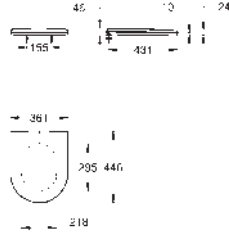

39 577 001

alpine white

Essence
WC seat soft close
with lid
quick release function
detachable
material: Duroplast
including fixation set
stainless steel hinges
compatible with all Essence bowls