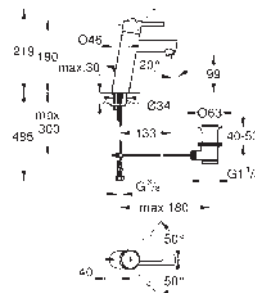

23 450 001

chrome

Concetto
Single-lever basin mixer 1/2"
M-Size
GROHE SilkMove 28 mm ceramic cartridge
with temperature limiter
GROHE Long-Life finish
GROHE Water Saving - Less water, perfect flow
maximum flow rate (at 3 bar): 5 l/min
SpeedClean mousseur
GROHE FastFixation installation system
pop-up waste set 1 1/4"
flexible connection hoses