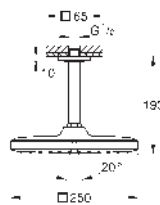

matte black

ditto, head shower with black rear cover

26 683 000

chrome

Tempesta 250 Cube

Head shower set ceiling 142 mm, 1 spray

head shower Tempesta 250 Cube (26 681)

1 spray pattern: