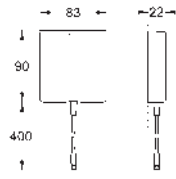

send and save profile

reset to factory or user settings

service details, demo mode

3 x 1.5 V DC (AAA) battery supply

36 340 000

Power extension cable

length 3.00 m

36 338 000