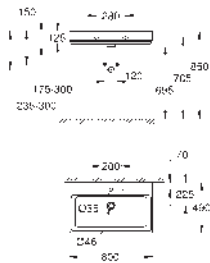

39 469 00H

alpine white

**Cube Ceramic
Wash basin 80**

wall hung
1 hole punched, 2 holes pre-punched
with overflow
800 x 490 mm

sanitary ware
GROHE PureGuard anti-scale coating and anti-bacterial glazing