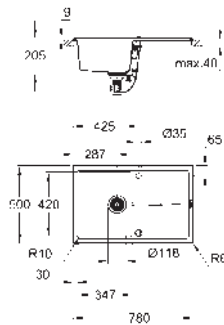

GROHE COMPOSITE SINKS

Ref. no.

Colour

31 639 AP0

granite black

K400

Composite sink with drainer
model: K400 50-C 78/50 1.0 rev

mounting type: top mount
material: quartz composite

GROHE Whisper

min. cabinet size: 500 mm
dimensions: 780 x 500 mm
1 bowl: 347 x 440 x 205 mm

outer radius: R6, inner bowl radius: R10

GROHE FastFixation installation system

sink mountable left or right

cut-out: 765 x 485 mm

drainer: automatic waste fitting

accessories included: automatic waste fitting with rotary handle, waste kit, basket

strainer waste, mounting set

optional: push to open excenter (40 986 SD0)

amount of fasteners included (top mount): 10

heat resistant up to 180° C