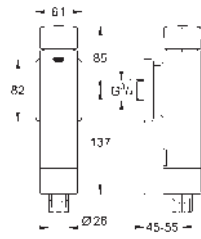

GROHE WC FLUSH VALVES

Ref. no.

Colour

37 349 000

chrome

Rondo A.S.
Flush valve for WC
(3/4")

chrome plated brass
integrated stop valve
GROHE Long-Life finish
for wash-down and wash-out bowls
control cap and connection to
plastic flush pipe
with flow rate adjustment
6 - 9 l adjustable
with escutcheon
flow pressure min 1.2 bar
operating pressure max 5 bar
minimum 1" supply pipe
low noise (group I acc. to German Noise Specification)