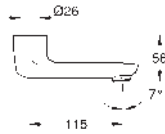

GROHE EUROSMART COSMOPOLITAN E

Ref. no.

Colour

13 378 000

chrome

Cast swivel spout
length 115 mm
swivelling (180 or 90°) and lockable
laminar flow limiter 9 l/min
GROHE Long-Life finish

13 380 000

chrome