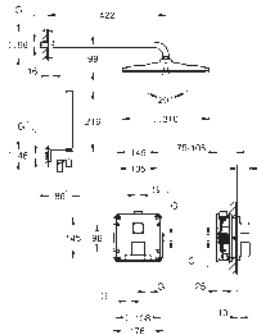

Grotherm Cube
Concealed shower system with Rainshower Mono 310 Cube
consisting of:
concealed thermostatic shower mixer for 2 outlets with integrated shut off/diverter valve (24 154)
GROHE Rapido SmartBox universal rough-in box, 1/2" (35 604)
Rainshower Mono 310 Cube head shower set (26 563) including horizontal shower arm 422 mm (26 145)
hand shower **Euphoria Cube Stick, 1 spray (27 698)**
shower outlet elbow 1/2" with holder (26 659)
Silverflex shower hose 1500 mm 1/2" x 1/2" (28 364)
optional flow regulator 9.5 l/min included for hand shower and head shower