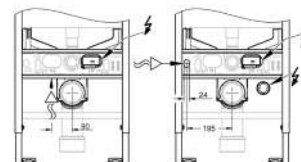

Rapid SLX

3-in-1 set for WC, 1.13 m installation height

flushing cistern GDX, 6 l

Rapid SLX element for WC (39 596 000) with integrated power socket

wall brackets (38 558 00M)

noise protection (37 131 000)

including flow manager

for flush plates 156x197 mm revision shaft 66 791 needs to be ordered