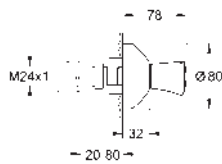

19 808 001

chrome

Costa L
Concealed valve exposed part
for concealed valves 29 800 1/2", 29 802 3/4", 29 805 1"
installation depth infinitely adjustable
20-80 mm
escutcheon with wall sealing
screwable
metal handle
heat insulated
marking: blue
GROHE Long-Life finish

19 809 001

chrome

ditto, marking red