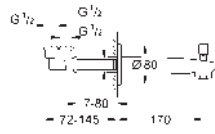

GROHE EUROSTYLE COSMOPOLITAN

Ref. no.

Colour

13 277 002

chrome

Eurostyle Cosmopolitan
Bath spout

wall mounted

GROHE Long-Life finish
mousseur

automatic diverter: bath/shower

male thread 1/2"

projection 170 mm