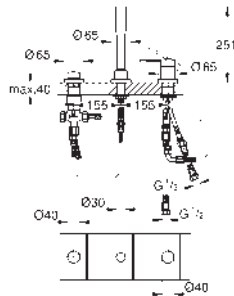

19 976 001 **chrome**

Essence
3-hole bath combination
GROHE SilkMove 35 mm ceramic cartridge
GROHE Long-Life finish
single lever mixer operating element
diverter bath/shower
handshower (27 400)
metal shower hose 2000 mm (always chrome for any colour of the set)
flexible connection hoses
connection for shower hose
protected against backflow
for use with 29 037
for combination with 28 990 / 28 991

45 388 000
Supporting legs for baseframe

29 037 000
Baseframe for installation under tiled surround