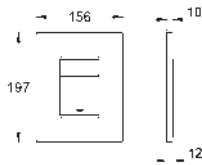

38 821 000

chrome

**Skate Cosmopolitan
Flush plate**

for dual flush
vandal-proof
for pneumatic discharge valve AV1
vertical installation
156 x 197 mm
made of brass

GROHE Long-Life finish
GROHE Water Saving - Less water, perfect flow
for combination with Rapid SL and Uniset with GD 2 cisterns
for use with Rapid SLX please order shaft 66 791 000 (sold separately)