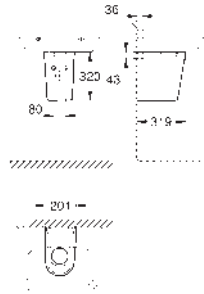

39 570 000

alpine white

Essence
Half pedestal
including fixation set
sanitary ware