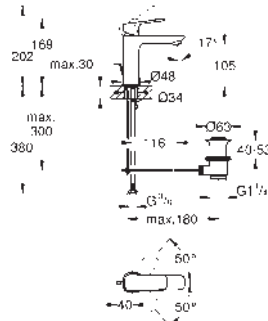

- 101749 000 0 **chrome**
- 101749 243 0 **matte black**

GROHE Cube0
Single-lever basin mixer 1/2"
M-Size
single hole installation
metal lever
GROHE SilkMove 28 mm ceramic cartridge
adjustable flow rate limiter
with temperature limiter
GROHE Water Saving - Less water, perfect flow
maximum flow rate (at 3 bar): 5 l/min
GROHE FastFixation installation system
pop-up waste set 1 1/4"
flexible connection hoses

1. 101755 000 0 **chrome**
   - 101755 243 0 **matte black**
2. ditto, smooth body