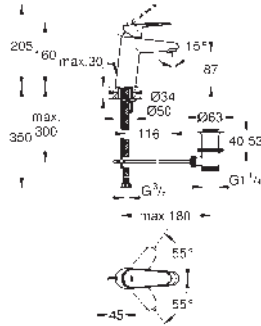

GROHE EURODISC COSMOPOLITAN

Ref. no.

Colour

33 190 20E

chrome

Eurodisc Cosmopolitan
Single-lever basin mixer 1/2"
S-Size

GROHE SilkMove 35 mm ceramic cartridge
adjustable flow rate limiter
temperature limiter
GROHE Long-Life finish
GROHE Water Saving - Less water, perfect flow
maximum flow rate (at 3 bar): 5 l/min
SpeedClean mousseur
GROHE FastFixation installation system
pop-up waste set 1 1/4"
flexible connection hoses