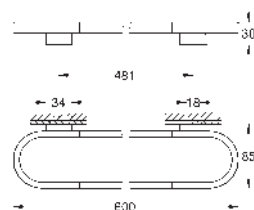

41 056 000
41 056 DC0
41 056 GL0
41 056 GN0
41 056 DA0
41 056 DL0
41 056 A00
41 056 AL0

chrome
supersteel
cool sunrise
brushed cool sunrise
warm sunset
brushed warm sunset
hard graphite
brushed hard graphite

Selection
Towel holder
material: metal
length 600 mm
concealed fastening
for use with glass shelf (41 057)
GROHE Long-Life finish