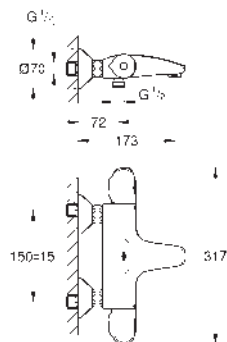

**Grohtherm 1000
Bath Safety Mixer**
wall mounted
GROHE CoolTouch safety housing
GROHE Long-Life finish
GROHE MetalGrip ergonomically shaped metal handles
GROHE SafeStop safety button at 38°C
GROHE SafeStop Plus optional temperature limiter at 43°C included
GROHE TurboStat compact cartridge
integrated stop valve
GROHE AquaDimmer Eco with multiple function:
integrated GROHE EcoButton
flow control
diverter: bath/shower
shower bottom outlet 1/2"
mousseur
built-in non-return valves
dirt strainers
protected against backflow
S-unions
metal rosette
GROHE Water Saving - Less water, perfect flow

34 824 005

chrome