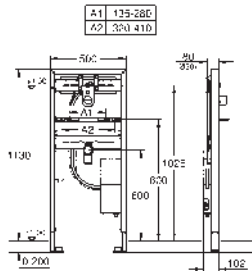

38 748 002

Rapid SL

Element for wash basin with roughin-in set for infra-red electronic suitable for trim sets Essence E 36 447 000 and Eurocube E 36 442 000

1.13 m installation height

for on-the-wall installations or studded walls
powder coated steel frame, self-supporting
for dry-cladding, completely pre-assembled

wash basin fixing bolts M10 with fixing device for ceramic
variable distance of fixing bolts

HT-outlet bend Ø 50 mm

seal Ø 32 mm

pre-mounted roughing-in set with protecting block

fire-proof pipe for laying electronic cables

installation box with water group, stop valve and flush elbow

connection with noise protected fitting holder 1/2"

connecting box for mains supply 230 V

CE approved

for installation with pre-mixed or cold water

for on-the-wall installation 38 558 00M needs to be ordered separately