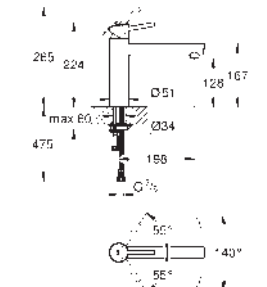

31 128 001
31 128 DC1

chrome
supersteel

Concetto
Single-lever sink mixer 1/2"
medium spout
GROHE Long-Life finish
GROHE SilkMove 35 mm ceramic cartridge
adjustable flow rate limiter
swivel cast spout
swivel area 140°
flexible connection hoses
rapid installation system
maximum flow rate (at 3 bar): 12 l/min