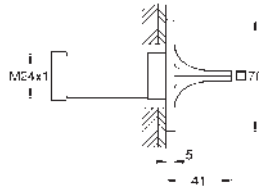

Ref. no.

Colour

GROHE SPA

- 19 334 001
- 19 334 DC1
- 19 334 GL1
- 19 334 GN1
- 19 334 DA1
- 19 334 DL1
- 19 334 AL1

- chrome
- supersteel
- cool sunrise
- brushed cool sunrise
- warm sunset
- brushed warm sunset
- brushed hard graphite

Allure

Concealed valve exposed part

for concealed valve 35 028 or 29 032

GROHE Long-Life finish

installation depth infinitely adjustable
20-80 mm

escutcheon with screwable wall sealing
with lever handle

35 028 000

GROHE Rapido C rough-in box for single volume control

29 032 000

Concealed valve, pre-assembled head part 1/2"