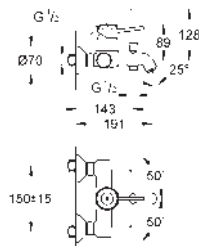

32 865 000

chrome

BauClassic
Single-lever bath mixer 1/2"
wall mounted
GROHE Long-Life 46 mm ceramic cartridge
GROHE Long-Life finish
adjustable flow rate limiter
automatic diverter: bath/shower
mousseur
S-unions