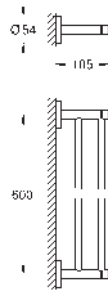

GROHE ESSENTIALS

Ref. no.

Colour

40 802 001 chrome
40 802 DC1 supersteel
40 802 GL1 cool sunrise
40 802 GN1 brushed cool sunrise
40 802 DA1 warm sunset
40 802 DL1 brushed warm sunset
40 802 A01 hard graphite
40 802 AL1 brushed hard graphite

Essentials
Double towel rail
material: metal
654 mm (functional length 600 mm)
concealed fastening
GROHE Long-Life finish

102473 243 0 matte black
ditto, Professional exclusive