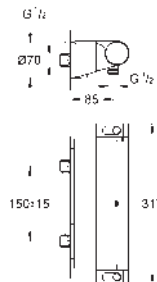

GROHE GROHTHERM 2000

Ref. no.

Colour

THERMOSTATS

34 469 001

chrome

Grohtherm 2000
Shower Safety mixer
wall mounted
100% GROHE CoolTouch safety housing with CoolTouch escutcheons
GROHE Long-Life finish
GROHE Aqua Paddle ergonomically shaped handles
GROHE SafeStop at 38°C
GROHE SafeStop Plus optional temperature limiter at 43°C included
integrated stop valve
GROHE TurboStat compact cartridge
volume handle with **GROHE EcoButton**
Carbodor ceramic headpart 1/2", 180°
shower bottom outlet 1/2"
built-in non-return valves, dirt strainers
covered S-unions, CoolTouch escutcheons with wall sealing
GROHE EasyReach shower tray, removable for easy cleaning
GROHE Water Saving - Less water, perfect flow