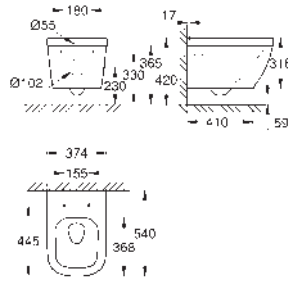

GROHE EURO CERAMIC

Ref. no.

Colour

39 328 10H

alpine white

Euro Ceramic

Wall hung WC with Pure Guard

for concealed cistern

horizontal outlet

GROHE Triple Vortex flushing technology

wash down

rimless

flush volume 3/5 l

including fixation set

sanitary ware

fully skirted with invisible fixation

GROHE PureGuard anti-scale coating and anti-bacterial glazing

compatible with seat and cover 39 330 002 (soft close) and

39 331 002 (without soft close)