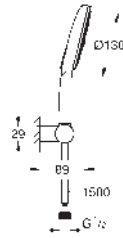

GROHE RAINSHOWER SMARTACTIVE

Ref. no.

Colour

26 580 000 **chrome**

Rainshower SmartActive 130
Wall holder set 3 sprays

hand shower Rainshower SmartActive 130 (26 574)
maximum flow rate (at 3 bar): 8.5 l/min
wall shower holder, adjustable (27 055)
Silverflex shower hose 1500 mm 1/2" x 1/2" (28 364)
GROHE Water Saving - Less water, perfect flow
GROHE DreamSpray perfect spray pattern
GROHE Long-Life finish
SpeedClean anti-lime system
Inner WaterGuide for a longer life
TwistStop to prevent hose from twisting

26 580 LS0 **moon white**
ditto, with white spray plate