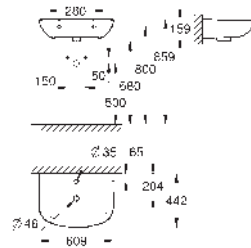

39 421 000
Bau Ceramic
Wash basin 60
wall hung
1 hole punched
with overflow
609 x 442 mm
sanitary ware
12 pieces per pallet

alpine white