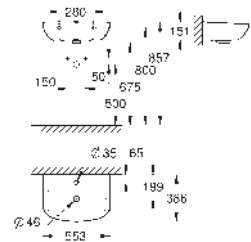

39 440 000
Bau Ceramic
Wash basin 55
wall hung
1 hole punched
with overflow
553 x 386 mm
sanitary ware

alpine white