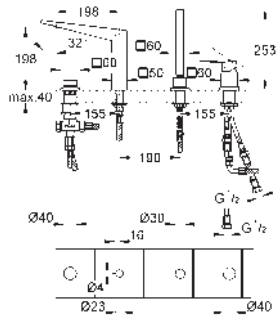

Allure Brilliant

4-hole bath combination

GROHE SilkMove 46 mm ceramic cartridge
GROHE Long-Life finish
pre-assembled spout fixing
single lever mixer operating element
bath spout with integrated mousseur
diverter bath/shower
hand shower Rainshower Aqua Cube Stick 6.5 l/min
metal shower hose 2000 mm (always chrome for any colour of the set)
flexible connection hoses
connection for shower hose
protected against backflow
for use with 29 037

29 037 000

Baseframe for installation under tiled surround

45 388 000

Supporting legs for baseframe