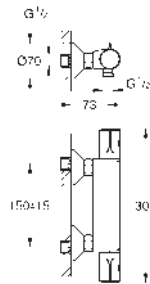

GROHE GROHTHERM 800

Ref. no.

Colour

34 558 000

chrome

Grotherm 800

Shower Safety mixer

wall mounted

GROHE Long-Life finish

GROHE SafeStop safety button at 38°C

GROHE SafeStop Plus optional temperature limiter at 43°C included

GROHE TurboStat compact cartridge

integrated stop valve

volume handle with GROHE EcoButton

ceramic headpart 1/2", 180°

shower bottom outlet 1/2"

dirt strainers

built-in non-return valves

S-unions

GROHE Water Saving - Less water, perfect flow

102202 243 0

matte black

ditto, Professional exclusive