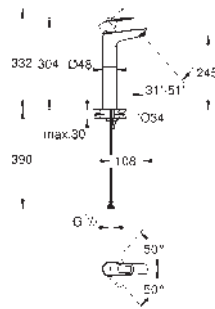

23 764 001

chrome

BauLoop
Single-lever basin mixer 1/2"
XL-Size

for free-standing basins
GROHE Long-Life 28 mm ceramic cartridge
with temperature limiter
GROHE Long-Life finish
Lead and Nickel Free Inner Water Ways
GROHE Water Saving - Less water, perfect flow
maximum flow rate (at 3 bar): 5 l/min
rapid installation system
smooth body
flexible connection hoses