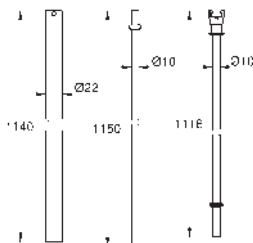

shower pipe for retrofitting

15 cm longer

than original shower system pipe

suitable for Euphoria SmartControl shower systems 26 509

GROHE Long-Life finish

not suitable for all other shower systems

48 053 000