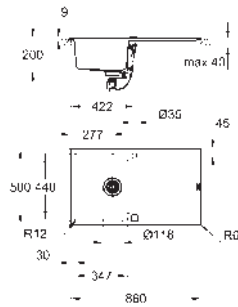

GROHE COMPOSITE SINKS

Ref. no.

Colour

31 644 AP0

granite black

K500

Composite sink with drainer

model: K500 50-C 86/50 1.0 rev

mounting type: top mount

material: quartz composite

GROHE Whisper

min. cabinet size: 500 mm

dimensions: 860 x 500 mm

1 bowl: 347 x 440 x 200 mm

outer radius: R6, inner bowl radius: R12

GROHE FastFixation installation system

sink mountable left or right

cut-out: 840 x 480 mm

drainer: automatic waste fitting

accessories included: automatic waste fitting with rotary handle, waste kit, basket

strainer waste, mounting set

optional: push to open excenter (40 986 SD0)

amount of fasteners included (top mount): 12

heat resistant up to 180° C