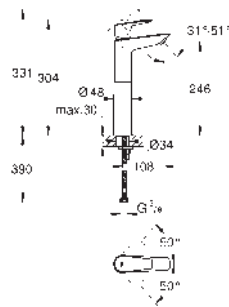

flexible connection hoses

Ref. no.

Colour

23 911 001

chrome

BauEdge
Single-lever basin mixer 1/2"
L-Size
GROHE Long-Life 28 mm ceramic cartridge
with temperature limiter
GROHE Long-Life finish
GROHE Water Saving - Less water, perfect flow
maximum flow rate (at 3 bar): 5 l/min
rapid installation system
swivel tubular spout
smooth body with plastic push open waste set 1 1/4"
flexible connection hoses