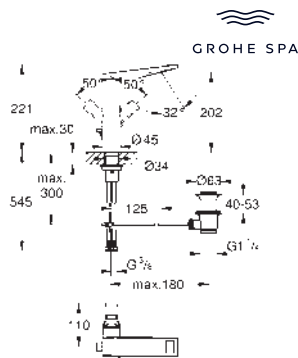

24 400 000
24 400 DC0
24 400 ALO

chrome
supersteel
brushed hard graphite

Allure Brilliant Private Collection
Single-lever basin mixer 1/2"
L-Size
knurled lever
GROHE SilkMove 28 mm ceramic cartridge
temperature limiter
GROHE Long-Life finish
GROHE Water Saving - Less water, perfect flow
maximum flow rate (at 3 bar): 5 l/min
GROHE FastFixation installation system
spout with integrated mousseur
pop-up waste set 1 1/4"
flexible connection hoses