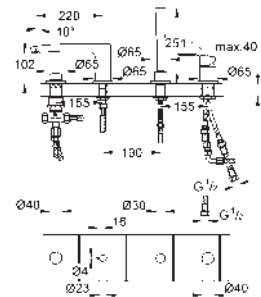

23 048 003

chrome

Eurostyle Cosmopolitan
4-hole bath combination
GROHE SilkMove 46 mm ceramic cartridge
GROHE Long-Life finish
pre-assembled spout fixing
single lever mixer operating element
bath inlet with mousseur
diverter bath/shower
Euphoria Cosmopolitan hand shower 6.6 l/min
metal shower hose 2000 mm (always chrome for any colour of the set)
flexible connection hoses
connection for shower hose
protected against backflow
can be used with 29 037

45 388 000

Supporting legs for baseframe

29 037 000

Baseframe for installation under tiled surround

13 276 002

chrome

Eurostyle Cosmopolitan
Bath spout
wall mounted
GROHE Long-Life finish
mousseur
male thread 1/2"
projection 170 mm