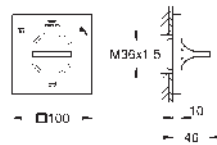

Allure
5-way diverter
final installation for 29 033
without concealed body
bayonet union escutcheon
installation depth infinitely adjustable
66 - 113 mm
GROHE Long-Life finish

- 29 033 000
- **Concealed body for 5-way diverter**