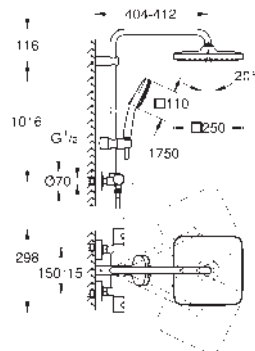

GROHE TEMPESTA SYSTEM 250

Ref. no.

Colour

26 689 001

chrome

Tempesta System 250 Cube

Shower system with Safety Mixer for wall mounting

horizontal swivable 390 mm shower arm

exposed Safety Mixer with Aquadimmer function

head shower Tempesta 250 Cube (26 685)

spray pattern: Rain

head shower with white rear cover

with ball joint

hand shower Tempesta Cube 110 (27 571)

adjustable in height with gliding element

Rotaflex TwistStop shower hose 1750 mm 1/2" x 1/2" (28 410)

maximum flow rate (at 3 bar): 7.3 l/min

GROHE Water Saving - Less water, perfect flow

GROHE TurboStat compact cartridge

GROHE SafeStop safety button at 38C

GROHE SafeStop Plus optional temperature limiter at 43°C included

GROHE SmartSwitch - easily rotate the dial to enjoy your preferred spray option

GROHE DreamSpray perfect spray pattern

ShockProof silicone ring prevents damages

caused by shower falling

GROHE Long-Life finish

SpeedClean anti-lime system

Inner WaterGuide for a longer life

TwistStop to prevent hose from twisting

minimum flow rate 7 l/min.

optional upgrade: **GROHE EasyReach** tray (26 362)

26 689 2431

matte black

ditto, head shower with black rear cover