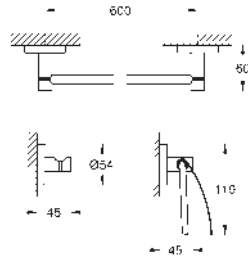

- 40 775 001 chrome
- 40 775 DC1 supersteel

Essentials
Guest bathroom accessories set 3-in-1
material: metal
towel rail, 600 mm (40 366 001)
robe hook (40 364 001)
toilet paper holder (40 367 001)
concealed fastening
GROHE Long-Life finish