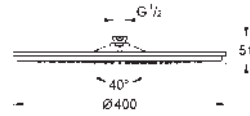

GROHE HEAD SHOWERS

Ref. no.

Colour

SHOWERS

28 778 000

chrome

Rainshower Cosmopolitan 400
Head shower 1 spray

normal spray
maximum flow rate (at 3 bar): 7.5 l/min
Ø 400 mm
material: metal
ball joint with turning angle $20^\circ \pm 20^\circ$
connection thread 1/2"
GROHE DreamSpray perfect flow
GROHE Long-Life finish
SpeedClean anti-lime system
this head shower should only be used in conjunction
with shower arm 26 146, 28 982 or 28 497