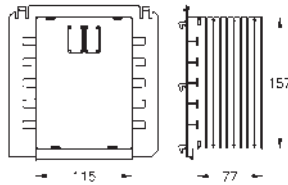

40 911 000

Revision shaft for small flush plates

for combination with Rapid SL and Uniset with GD 2 cisterns

40 949 000	chrome
ditto, for combination with SLIM cistern