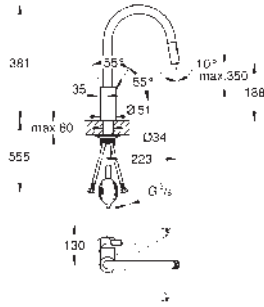

31 481 001

chrome

Eurocosmo

Single-lever sink mixer 1/2"

high spout

GROHE Long-Life finish

GROHE SilkMove 35 mm ceramic cartridge

Lead and Nickel Free Inner Water Ways

pull-out dual spray

diverter: laminar spray/SpeedClean shower jet

GROHE Water Saving mousseur, flow rate less than 9 l/min

adjustable flow rate limiter

swivel tubular spout

swivel area 360°

protected against backflow

flexible connection hoses

metal fixation set