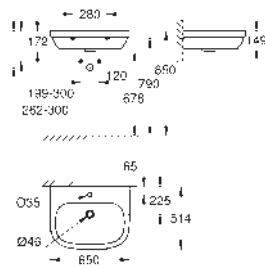

GROHE EURO CERAMIC

Ref. no.

Colour

39 323 000

alpine white

Euro Ceramic Wash basin 65
wall hung
1 hole punched
with overflow
650 x 514 mm
sanitary ware