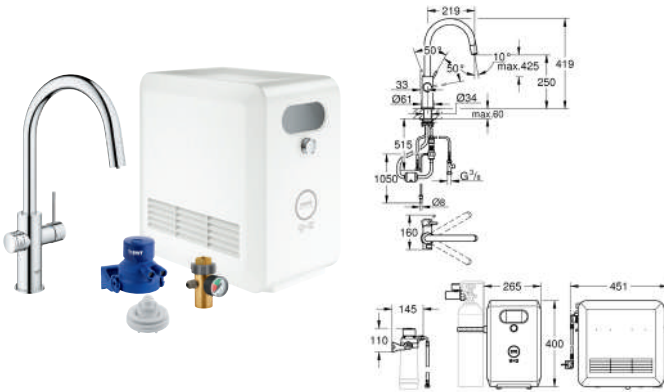

separate inner water ways for filtered and non-filtered water
flexible connection hoses

GROHE Blue Professional cooler

delivers 12 liters of chilled sparkling water per hour

270 Watt cooling unit, 230 V, 50 Hz

type of protection IP 21, CE approved

requires ventilation holes in the bottom of the kitchen cabinet

software set-up, monitoring of filter and CO₂ capacity via

GROHE Watersystems app

cleaning cartridge adapter, for use with GROHE Blue cleaning cartridge

40 434 001

CO₂ pressure indicator

GROHE Blue filter, CO₂ bottle and cleaning cartridge are not included and have to be ordered separately

System requirements Apple

iPhone with iOS 14.0 or higher

System requirements Android

smart phone with Android 10.0 or higher

Mobile devices and GROHE Watersystems app*** are not included in delivery and have to be ordered separately via an authorised Apple store/store/iTunes or Google Play store.

* The Bluetooth word mark and logos are registered trademarks owned by Bluetooth SIG, Inc. and any use of such marks by Grohe AG is under license. Other trademarks and trade names are those of their respective owners.

** Apple, the Apple logo, iPod, iPod Touch, iPhone and iTunes are trademarks of Apple Inc., registered in the U.S. and other countries. Apple is not responsible for the function of this device or its compliance with safety and regulatory standards.

*** Available for free via iTunes app or Google Play store.