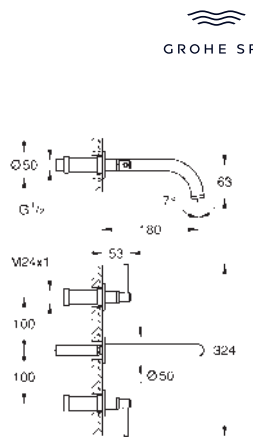

1. GROHE SPA
2. 20 662 000 chrome
   - 20 662 DC0 supersteel
   - 20 662 GL0 cool sunrise
   - 20 662 GN0 brushed cool sunrise
   - 20 662 DA0 warm sunset
   - 20 662 DL0 brushed warm sunset
   - 20 662 AL0 brushed hard graphite

Atrio
3-hole basin mixer 1/2"
M-Size
wall mounted
final installation for 29 025
without concealed body
headparts 1/2" - 90°
GROHE Long-Life finish
GROHE Water Saving - Less water, perfect flow
maximum flow rate (at 3 bar): 5 l/min
centre distance 200 mm
projection 180 mm
with lever handles
Sets of caps with „H“ and „C“ marking and without marking

29 025 002
Rough-in set for 3-hole basin mixer