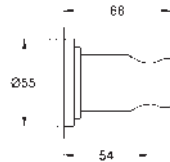

26 894 000

chrome

Rainshower Aqua
Wall hand shower holder

not adjustable
material: metal
GROHE Long-Life finish