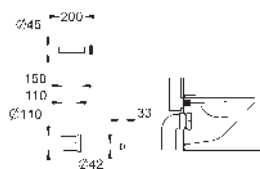

37 104 K00

black

WC inlet and outlet connecting set

for wall hung WC
connecting pipe $\varnothing$ 45 mm
length 200 mm
connector
waste sleeve $\varnothing$ 110 mm
150 mm long
cover for WC fixing bolts