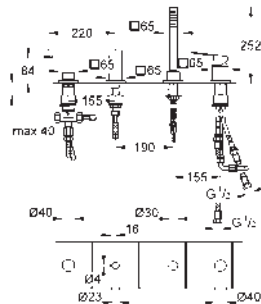

- 35 604 000 **GROHE Rapido SmartBox universal rough-in box for concealed installation**

- 19 897 001 **chrome**
- 19 897 DC1 **supersteel**
- 19 897 AL1 **brushed hard graphite**

Eurocube
4-hole bath combination
 GROHE SilkMove 46 mm ceramic cartridge
 GROHE Long-Life finish
 pre-assembled spout fixing
 single lever mixer operating element
 bath inlet with mousseur
 diverter bath/shower
 hand shower Euphoria Cube+ 6.6 l/min
 metal shower hose 2000 mm (always chrome for any colour of the set)
 flexible connection hoses
 connection for shower hose
 protected against backflow
 for use with 29 037