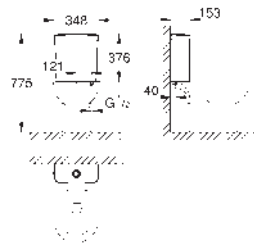

39 436 000

alpine white

Bau Ceramic

Exposed flushing cistern

bottom inlet
inlet and outlet concealed
including flushing set
sanitary ware