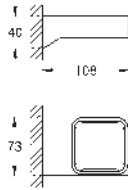

GROHE SELECTION CUBE

Ref. no.

Colour

40 865 000

chrome

**Selection Cube
Holder**

material: metal
Selection Cube soap dish (40 806 000) or
Selection Cube soap dispenser (40 805 000)
Selection Cube glass (40 783 000)
concealed fastening
GROHE Long-Life finish