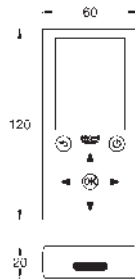

GROHE EUROSMART COSMOPOLITAN E

Ref. no.

Colour

36 407 001

chrome

Remote control

for all GROHE one eye infra-red products as of 06/2015

monitoring

consumption and usage data
thermal disinfection cycles
auto flush cycles

configuration

cleaning mode on/off
thermal disinfection
detection range
shut off delay
auto flush

service

send and save profile
reset to factory or user settings
service details, demo mode
3 x 1.5 V DC (AAA) battery supply