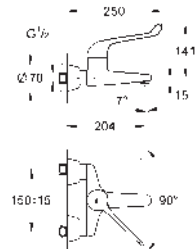

32 795 000

chrome

Euroeco Single Sequential
Single-lever safety basin mixer 1/2"
wall mounted
GROHE Long-Life finish
maximum flow rate (at 3 bar): 8 l/min
ceramic cartridge
adjustable flow rate limiter
adjustable temperature limiter
cast spout with flow straightener
projection 204 mm
lever length 170 mm
S-unions