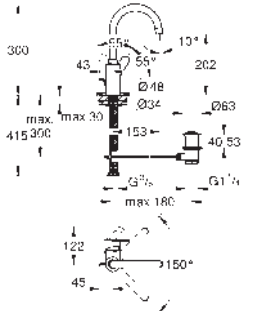

23 043 003

chrome

Eurostyle Cosmopolitan
Single-lever basin mixer 1/2"

L-Size

GROHE SilkMove 35 mm ceramic cartridge
adjustable flow rate limiter

GROHE Long-Life finish

Lead and Nickel Free Inner Water Ways

GROHE FastFixation installation system

mousseur

swivel tubular spout with stop restriction

pop-up waste set 1 1/4"

flexible connection hoses