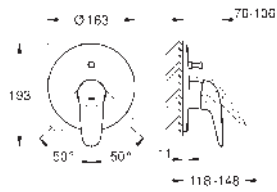

GROHE EUROSTYLE

Ref. no.

Colour

29 099 003

chrome

Eurostyle

Single-lever bath mixer

final installation for 33 963 000

without concealed body

solid metal lever

GROHE Long-Life finish

GROHE FastFixation covered fixation

automatic diverter: bath/shower

escutcheon- and shaft-sealing