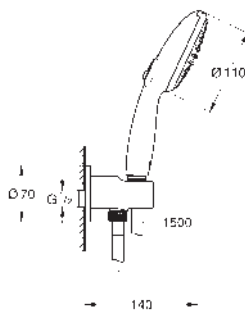

26 406 003

chrome

26 406 2433

matte black

Tempesta 110

Wall holder set 2 sprays (Rain, Jet)

consisting of:

hand shower Tempesta 110 (26 161)

shower outlet elbow 1/2" with wall shower holder (28 679)

male thread

protected against backflow

shower hose Relaxaflex 1500 mm 1/2" x 1/2" (28 151)

GROHE Water Saving - Less water, perfect flow

GROHE SmartSwitch - easily rotate the dial to enjoy your preferred spray option

GROHE DreamSpray perfect spray pattern

GROHE Long-Life finish

SpeedClean anti-lime system

Inner WaterGuide - inner insulation for surface and scalding protection

ShockProof silicone ring prevents damages

caused by shower falling

maximum flow rate (at 3 bar): 7.4 l/min

minimum pressure 1.0 bar

suitable for instantaneous heater

professional edition