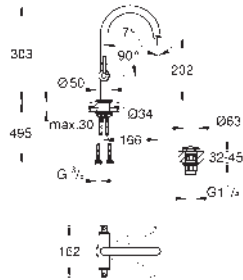

Ref. no.

Colour

- 21 145 000
- 21 145 DC0
- 21 145 GL0
- 21 145 GN0
- 21 145 DA0
- 21 145 DL0
- 21 145 AL0

- chrome
- supersteel
- cool sunrise
- brushed cool sunrise
- warm sunset
- brushed warm sunset
- brushed hard graphite

Atrio
Single-hole basin mixer 1/2"
L-Size

ceramic headparts 1/2", 90°
GROHE Water Saving - Less water, perfect flow
maximum flow rate (at 3 bar): 5 l/min
swivel tubular spout with mousseur and stop limiter
adjustable swivel area 0° / 150° / 360°
Push-open waste set 1 1/4"
flexible connection hoses
with lever handles
Sets of caps with „H“ and „C“ marking and without marking