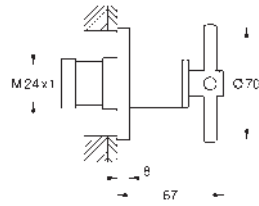

GROHE SPA

- 29 396 000 chrome
- 29 396 DC0 supersteel
- 29 396 GL0 cool sunrise
- 29 396 GN0 brushed cool sunrise
- 29 396 DA0 warm sunset
- 29 396 DL0 brushed warm sunset
- 29 396 AL0 brushed hard graphite

Atrio
Concealed valve exposed part
for concealed valve 35 028 or 29 032
GROHE Long-Life finish
installation depth infinitely adjustable 20-80 mm
escutcheon with screwable wall sealing
with cross handle

- 35 028 000
- **GROHE Rapido C** rough-in box for single volume control