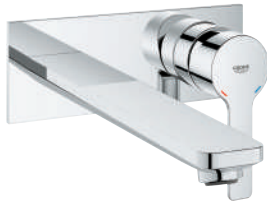

Ref. no.

Colour

- 23 444 001 **chrome**
- 23 444 DC1 **supersteel**
- 23 444 AL1 **brushed hard graphite**

Lineare
2-hole basin mixer
L-Size
wall mounted
final installation for 23 571 000 / 32 635 000
without concealed body
metal rosette
GROHE Long-Life finish
GROHE Water Saving - Less water, perfect flow
maximum flow rate (at 3 bar): 5 l/min
GROHE AquaGuide adjustable mousseur
centre distance 110 mm
projection 207 mm

23 571 000
Single-lever mixer 1/2", universal concealed body for 2-hole basin mixers