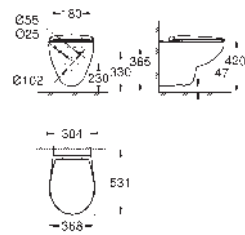

Ref. no.

Colour

39 351 000

alpine white

Bau Ceramic
Wall hung WC set
consisting of:
Bau Ceramic wall hung WC (39 427 000)
for concealed cistern
horizontal outlet
wash down
rimless
flush volume 3/6 l
sanitary ware
Bau Ceramic WC seat (39 493 000)
soft close
quick release function
detachable
material: Duroplast
including fixation set