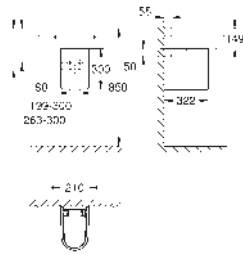

GROHE EURO CERAMIC

Ref. no.

Colour

39 201 000

alpine white

Euro Ceramic
Semi pedestal for wash basin
invisible fixation set
sanitary ware
suitable for all GROHE wash basins except
39 324 000 and 39 327 000