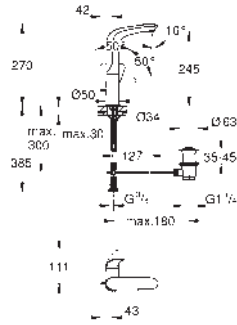

Ref. no.

Colour

23 718 003

chrome

Eurostyle
Single-lever basin mixer 1/2"
L-Size

solid metal lever
GROHE SilkMove 28 mm ceramic cartridge
with temperature limiter
GROHE Long-Life finish
GROHE Water Saving - Less water, perfect flow
maximum flow rate (at 3 bar): 5 l/min
GROHE FastFixation installation system
swivel cast spout
swivel area 360°
pop-up waste set 1 1/4"