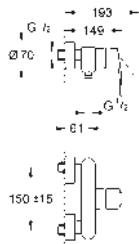

GROHE EUROSTYLE COSMOPOLITAN

Ref. no.

Colour

33 590 002

chrome

Eurostyle Cosmopolitan
Single-lever shower mixer 1/2"
wall mounted

GROHE SilkMove 46 mm ceramic cartridge
GROHE Long-Life finish
adjustable flow rate limiter
shower bottom outlet 1/2"
integrated non-return valve
S-unions
protected against backflow