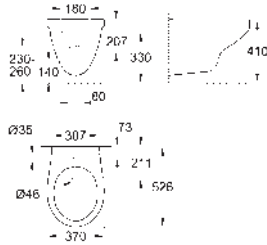

Ref. no.

Colour

39 493 000

alpine white

**Bau Ceramic
WC seat soft close**
with lid
quick release function
detachable
material: Duroplast
including fixation set
stainless steel hinges
compatible with all Bau Ceramic bowls except 39 910 000
168 pieces per pallet