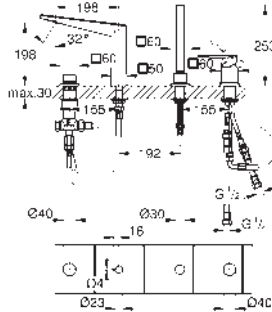

29 527 000
29 527 DC0
29 527 AL0

chrome
supersteel
brushed hard graphite

Allure Brilliant Private Collection

4-hole bath combination

black Caesarstone handle
spout with Vanilla Noir Caesarstone inlay
GROHE SilkMove 46 mm ceramic cartridge
GROHE Long-Life finish
pre-assembled spout fixing
single lever mixer operating element
bath spout with integrated mousseur
diverter bath/shower
hand shower Rainshower Aqua Cube Stick
metal shower hose 2000 mm (always chrome for any colour of the set)
flexible connection hoses
connection for shower hose
protected against backflow
for use with 29 037

29 037 000

Baseframe for installation under tiled surround

45 388 000

Supporting legs for baseframe

24 422 000
24 422 DC0
24 422 AL0

chrome
supersteel
brushed hard graphite

Allure Brilliant Private Collection

Single-lever bath mixer 1/2", floor mounted

knurled handle
final installation for 29 086 / 45 984
GROHE SilkMove 46 mm ceramic cartridge
GROHE Long-Life finish
automatic diverter: bath/shower
spout with integrated mousseur
projection 270 mm
integrated non-return valve in shower outlet
with shower holder
hand shower Rainshower Aqua Cube Stick
metal shower hose 1250 mm
protected against backflow