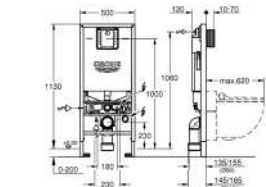

GROHE SENSIA PRO

Ref. no.

Colour

36 508 SH0

alpine white

GROHE Sensia Pro

Smart Toilet for concealed flushing cisterns, wall-hung

GROHE Hygiene Clean: with antibacterial glazing **HyperClean** (SIAA Kokin Japanese standard compliant) and non-stick coating **AquaCeramic**

GROHE Power Flush: rimless wash down with GROHE **Triple Vortex** flushing

GROHE Skin Clean:

- 2 adjustable spray arms (1 for standard spray, 1 for lady spray)
- separate water way for lady spray
- oscillating spray (automatic forward and reverse motion of the spray)
- adjustable spray intensity
- automatic pre- and post-rinsing of spray nozzle with fresh water
- integrated instant heater provides unlimited warm water
- adjustable temperature
- warm air dryer with adjustable temperature
- descaling function
- PP WC seat and lid with automatic opening/close function
- pyro electric sensor for user detection
- inside bowl night light
- hidden water supply and power supply connections
- manual remote controller with wall-mounted holder
- water supply connection set for concealed cistern
- nominal voltage 220-240 V AC, main frequency 50-60 Hz
- type of protection IPX4, complies with EN 1717, CE approved

39 596 000

Rapid SLX

Element for WC, 1.13 m installation height with integrated socket and shower toilet connection

flushing cistern GDX, 6 l

- small revision shaft for small flush plates
- for on-the-wall installations or studded walls
- powder coated steel frame, self-supporting
- for dry-cladding, completely pre-assembled
- TÜV approved

2 WC fixing bolts

distance of fixing bolts 180/230 mm

outlet bend Ø 90 mm

depth adjustable

reducer Ø 90/110 mm

inlet and outlet connecting set

flushing cistern GDX, 6 l, containing following features: