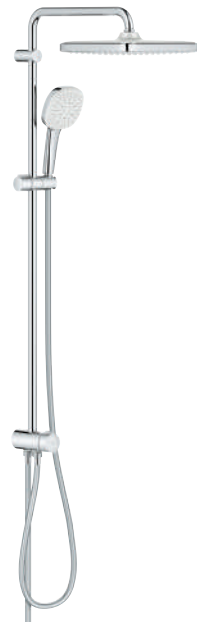

26 694 001

chrome

Tempesta System 250 Cube

Shower system with diverter for wall mounting

diverter

horizontal 390 mm shower arm, adjustable before installation

change by diverter between hand shower,

head shower or head shower Eco setting

head shower Tempesta 250 Cube (26 685)

2 spray patterns (via diverter):

Rain, SmartRain

head shower with white rear cover

with ball joint

hand shower Tempesta Cube 110 (27 574)

3 spray patterns:

Rain, Jet, Massage

adjustable in height with gliding element

distance between diverter and upper bracket: 920 mm

shower hose Relexaflex 1500 mm (28 151)

Relexaflex shower hose 500 mm (22 115)

flexible installation: connection to faucet / wall union for

water supply with 1/2" thread of the 500 mm shower hose

maximum flow rate (at 3 bar): 7.4 l/min

GROHE Water Saving - Less water, perfect flow

GROHE SmartSwitch - easily rotate the dial to enjoy your preferred spray option

GROHE DreamSpray perfect spray pattern

ShockProof silicone ring prevents damages

caused by shower falling

GROHE Long-Life finish

SpeedClean anti-lime system

Inner WaterGuide for a longer life

minimum flow rate 7 l/min.