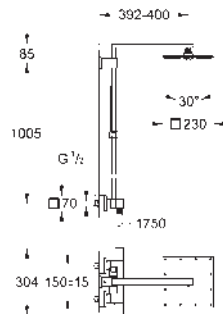

systems with thermostat

centre distance 150 mm

GROHE EUPHORIA SYSTEM

Ref. no.

Colour

26 087 000

chrome

Euphoria Cube System 230