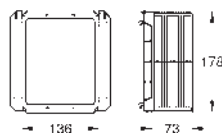

66 791 000

chrome

Revision shaft
for combination with Rapid SLX cisterns

42 632 00M

4" outlet adaptor for Rapid SL
material HDPE to enable welding
packaging unit: 10 pieces

GROHE RAPIDO SHOWER FRAME

Ref. no.