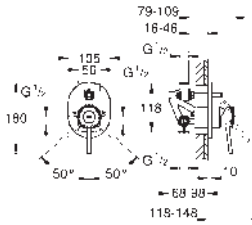

29 047 000

chrome

BauClassic
Single-lever bath mixer
concealed installation
set for final installation
concealed body (32 963 001)
GROHE Long-Life 46 mm ceramic cartridge
GROHE Long-Life finish
adjustable flow rate limiter
automatic diverter: bath/shower
escutcheon- and shaft-sealing