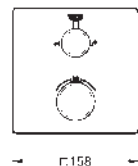

24 080 000

chrome

Grotherm

Safety bath tub mixer for 2 outlets with integrated shut off/diverter valve

final installation for GROHE Rapido SmartBox (35 604)

GROHE TurboStat compact cartridge

GROHE Long-Life finish

GROHE FastFixation escutcheon with covered shaft sealing and covered fixing

metal escutcheon, retroactively 6° adjustable

printed hand shower and bath filler symbol

GROHE SafeStop safety button at 38C

GROHE SafeStop Plus optional temperature limiter at 43°C or 46°C included

GROHE AquaDimmer, integrated shut off/diverter valve

outlet B = 27 l/min, outlet C = 30 l/min

102211 243 0

matte black

ditto, Professional exclusive

35 604 000

GROHE Rapido SmartBox universal rough-in box for concealed installation