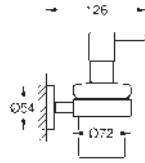

GROHE ESSENTIALS

Ref. no.

Colour

40 448 001
40 448 DC1

chrome
supersteel

Essentials

Soap dispenser with holder

material: glass / metal
filling quantity 160 ml
holder (40 369 001)
soap dispenser (40 394 001)
concealed fastening

GROHE Long-Life finish

holding force: max. 5 kg
the specified holding capacity is valid for static (slowly applied) load and intended use only

102257 243 0

matte black

ditto, Professional exclusive