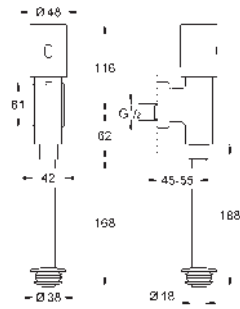

GROHE ELECTRONIC ACTUATIONS FOR URINAL

Ref. no.

Colour

37 421 000

chrome

Tectron Rondo

Infra-red electronic for Urinal

with infrared sensor for bi-directional communication for monitoring, configuration and service purpose
6V lithium battery, type CR-P2
battery lifetime: approx. 7 years (150 actuations a day)

GROHE Long-Life finish

metal housing
exposed installation
flow pressure min 0.5 bar
operating pressure max 10 bar
with **integrated stop valve**
flush pipe with rubber connector
multistage battery status display
7 pre-set programs:

auto flush
cleaning mode
pre-flush on/off
additional functions and precise settings by remote control 36 407
adjustable flow time by hand or remote
CE approved