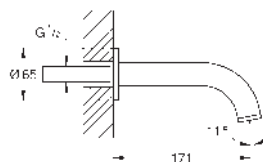

Ref. no.

Colour

GROHE SPA

- 29 396 000 chrome
- 29 396 DC0 supersteel
- 29 396 GL0 cool sunrise
- 29 396 GN0 brushed cool sunrise
- 29 396 DA0 warm sunset
- 29 396 DL0 brushed warm sunset
- 29 396 AL0 brushed hard graphite

Atrio
Concealed valve exposed part
for concealed valve 35 028 or 29 032
GROHE Long-Life finish
installation depth infinitely adjustable 20-80 mm
escutcheon with screwable wall sealing
with cross handle

- 35 028 000
- **GROHE Rapido C** rough-in box for single volume control

GROHE SPA

- 29 407 000 chrome
- 29 407 GL0 cool sunrise
- 29 407 GN0 brushed cool sunrise
- 29 407 DL0 brushed warm sunset
- 29 407 DA0 warm sunset
- 29 407 AL0 brushed hard graphite

Atrio
5-hole bath/shower combination
ceramic headparts 1/2", 90°
GROHE Long-Life finish
pre-assembled spout fixing
with lever handles
bath spout with mousseur and diverter bath/shower
hand shower Rainshower Aqua Stick 6.6 l/min
shower hose 2000 mm
flexible connection hoses
connection for shower hose
protected against backflow
can be used with 29 037
Sets of caps with „H“ and „C“ marking and without marking

- 29 037 002
- **Baseframe for installation under tiled surround**

GROHE SPA

- 29 408 000 chrome
- 29 408 DC0 supersteel
- 29 408 GL0 cool sunrise
- 29 408 GN0 brushed cool sunrise
- 29 408 DA0 warm sunset
- 29 408 DL0 brushed warm sunset
- 29 408 AL0 brushed hard graphite

Atrio
5-hole bath/shower combination
ceramic headparts 1/2", 90°
GROHE Long-Life finish
pre-assembled spout fixing
with cross handles
bath spout with mousseur and diverter bath/shower
hand shower Rainshower Aqua Stick 6.6 l/min
shower hose 2000 mm
flexible connection hoses
connection for shower hose
protected against backflow
can be used with 29 037
Sets of caps with „H“ and „C“ marking and without marking

- 29 037 002
- **Baseframe for installation under tiled surround**

GROHE SPA