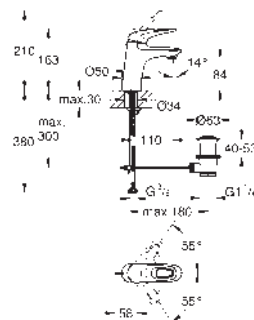

23 564 003

chrome

Eurostyle
Single-lever basin mixer 1/2"
S-Size

loop metal lever
GROHE SilkMove 35 mm ceramic cartridge
adjustable flow rate limiter
with temperature limiter
GROHE Long-Life finish
GROHE Water Saving - Less water, perfect flow
maximum flow rate (at 3 bar): 5 l/min
Lead and Nickel Free Inner Water Ways
GROHE FastFixation installation system
pop-up waste set 1 1/4"
flexible connection hoses