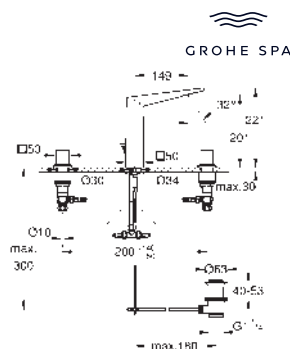

- 20 627 000 chrome
- 20 627 DC0 supersteel
- 20 627 AL0 brushed hard graphite

Allure Brilliant
3-hole basin mixer 1/2"
L-Size
ceramic headparts 1/2", 90°
GROHE Long-Life finish
GROHE Water Saving - Less water, perfect flow
maximum flow rate (at 3 bar): 5 l/min
spout with integrated mousseur
pop-up waste set 1 1/4"
flexible connection hoses between spout and side valves