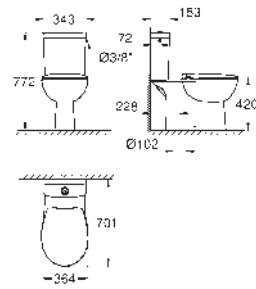

GROHE BAU CERAMIC

Ref. no.

Colour

39 346 000

alpine white

Bau Ceramic

Bundle close coupled WC

Bau Ceramic floor standing toilet with vertical outlet (39 429 000)

Bau Ceramic exposed flushing cistern (39 437 000)

Bau Ceramic WC seat (39 493 000)