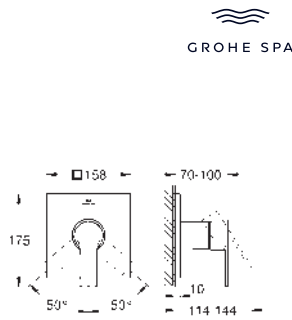

1. GROHE SPA
2. 19 317 001 chrome
   - 19 317 DC1 supersteel
   - 19 317 GL1 cool sunrise
   - 19 317 GN1 brushed cool sunrise
   - 19 317 DA1 warm sunset
   - 19 317 DL1 brushed warm sunset
   - 19 317 AL1 brushed hard graphite

Allure
Single-lever shower mixer
final installation for GROHE Rapido SmartBox (35 604)
GROHE SilkMove 46 mm ceramic cartridge
GROHE Long-Life finish
GROHE FastFixation escutcheon with covered shaft sealing and covered fixing
metal escutcheon, retroactively 6° adjustable
outlet B or C = 30 l/min
without roughing-in-set

35 604 000
GROHE Rapido SmartBox universal rough-in box for concealed installation