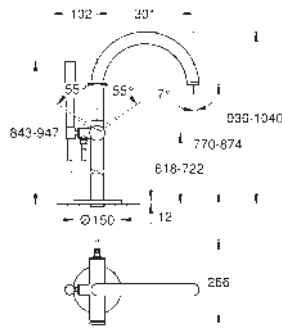

- 24 368 000
- 24 368 DC0
- 24 368 GL0
- 24 368 GN0
- 24 368 DA0
- 24 368 DL0
- 24 368 AL0

- chrome
- supersteel
- cool sunrise
- brushed cool sunrise
- warm sunset
- brushed warm sunset
- brushed hard graphite

Aerio

Single-lever bath mixer, floor mounted
final installation for 29 086 / 45 984
without roughing-in-set
GROHE SilkMove 35 mm ceramic cartridge
with temperature limiter
GROHE Long-Life finish
automatic diverter: bath/shower
spout with mousseur
projection 301 mm
integrated non-return valve in shower outlet
with shower holder
hand shower Rainshower Aqua Stick (26 866)
Silverflex shower hose 1250 mm
protected against backflow

- 45 984 001
- **chrome**
- **Rough-in set 1/2" for floor-mounted mixers/spouts**