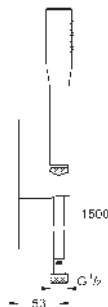

Ref. no.

Colour

27 400 000 **chrome**

**Euphoria Cosmopolitan Stick
Hand shower 1 spray**

spray pattern:
Normal spray
maximum flow rate (at 3 bar): 8.2 l/min
GROHE Water Saving - Less water, perfect flow
GROHE Long-Life finish
SpeedClean anti-lime system
Inner WaterGuide for a longer life
universal mounting system, fitting all standard shower hoses

22 126 KFO **phantom black**
ditto, Professional exclusive

26 466 000 **chrome**
ditto, maximum flow rate (at 3 bar): 6 l/min

27 368 000 **chrome**

**Euphoria Cosmopolitan Stick
Shower rail set 1 spray**

handshower (27 400)
spray pattern:
Normal spray
maximum flow rate (at 3 bar): 8.2 l/min
shower rail, 900 mm
wall holders made of metal
Silverflex shower hose 1750 mm 1/2" x 1/2" (28 388)
soap dish (27 206)
GROHE Water Saving - Less water, perfect flow
GROHE Long-Life finish
GROHE FastFixation Plus adjustable distance between brackets for fixing to existing drilling holes
SpeedClean anti-lime system
Inner WaterGuide for a longer life
TwistStop to prevent hose from twisting

26 404 000 **chrome**

**Euphoria Cosmopolitan Stick
Wall holder set 1 spray**

handshower (27 400)
maximum flow rate (at 3 bar): 8.2 l/min
shower outlet elbow 1/2" with wall shower holder (28 679)
protected against backflow
Silverflex shower hose 1500 mm 1/2" x 1/2" (28 364)
GROHE Water Saving - Less water, perfect flow
GROHE Long-Life finish
SpeedClean anti-lime system
Inner WaterGuide for a longer life
TwistStop to prevent hose from twisting

27 369 000 **chrome**

**Euphoria Cosmopolitan Stick
Wall holder set 1 spray**