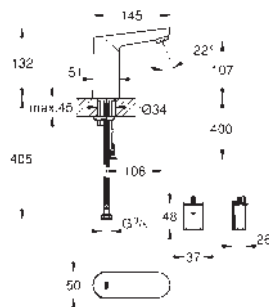

36 330 002

chrome

Eurosmart Cosmopolitan E

Infra-red electronic basin mixer 1/2" with hidden mixing device and adjustable temperature limiter

with infrared sensor for bi-directional communication for monitoring, configuration and service purpose

6V lithium battery, type CR-P2

battery lifetime: approx. 7 years (150 actuations a day)

GROHE Long-Life finish

GROHE Water Saving - Less water, perfect flow maximum flow rate (at 3 bar): 5 l/min

flexible connection hoses

non-return valve, dirt strainers, integrated solenoid valve

external battery

rapid installation system

multistage battery status display

7 pre-set programs:

auto flush, thermal disinfection, cleaning mode

additional functions and precise settings by remote control 36 407

CE approved, type of protection faucet IP 59

replaces 36 330 001