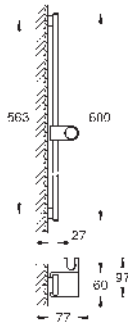

Rainshower Aqua
Shower rail, 600 mm
metal wall brackets
height adjustable glide element and swivel holder
GROHE Long-Life finish