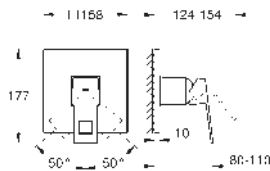

- 24 061 000 **chrome**
- 24 061 DC0 **supersteel**
- 24 061 AL0 **brushed hard graphite**

Eurocube
Single-lever shower mixer
final installation for
GROHE Rapido SmartBox (35 604)
GROHE SilkMove 46 mm ceramic cartridge
GROHE FastFixation escutcheon with covered shaft sealing and covered fixing
metal escutcheon, retroactively 6° adjustable
outlet B or C = 30 l/min

35 604 000
GROHE Rapido SmartBox universal rough-in box for concealed installation