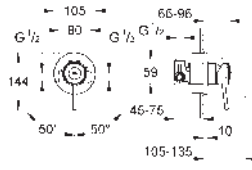

GROHE BAUCLASSIC

Ref. no.

Colour

29 048 000

chrome

BauClassic
Single-lever shower mixer
concealed installation
set for final installation
concealed body (32 962 001)
GROHE Long-Life 46 mm ceramic cartridge
GROHE Long-Life finish
adjustable flow rate limiter
escutcheon- and shaft-sealing