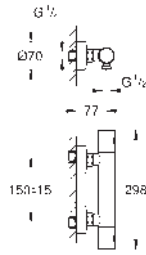

GROHE GROHTHERM 800 COSMOPOLITAN

Ref. no.

Colour

THERMOSTATS

34 765 000

chrome

**Grotherm 800 Cosmopolitan
Shower Safety mixer**

wall mounted

GROHE Long-Life finish

GROHE MetalGrip ergonomically shaped metal handles

GROHE SafeStop safety button at 38C

GROHE SafeStop Plus optional temperature limiter at 43°C included

GROHE TurboStat compact cartridge

integrated stop valve

volume handle with **GROHE EcoButton**

ceramic headpart 1/2", 180°

shower bottom outlet 1/2"

built-in non-return valves

dirt strainers

S-unions

GROHE Water Saving - Less water, perfect flow