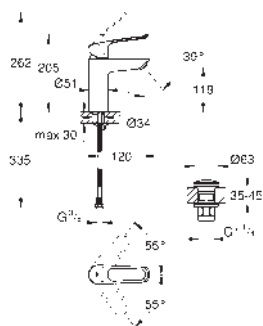

GROHE FastFixation installation system
smooth body with push-open pop-up waste set 1 1/4"
flexible connection hoses

23 981 003

chrome

Eurosmart

Single-lever basin mixer 1/2"

M-Size

single hole installation
loop metal lever
lever length 130 mm