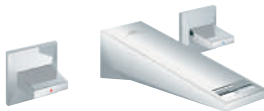

20 628 000
20 628 DC0
20 628 AL0

chrome
supersteel
brushed hard graphite

Allure Brilliant
3-hole basin mixer 1/2"
M-Size
wall mounted
without concealed body
final installation for 29 025
headparts 1/2" - 90°
GROHE Long-Life finish
GROHE Water Saving - Less water, perfect flow
maximum flow rate (at 3 bar): 5 l/min
spout with integrated mousseur
centre distance 200 mm
projection 161 mm

20 629 000
20 629 DC0
20 629 AL0

chrome
supersteel
brushed hard graphite

ditto, projection 210 mm

29 025 002
Rough-in set for 3-hole basin mixer