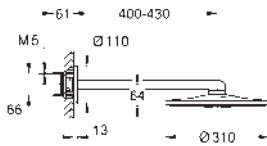

26 475 000

chrome

26 475 DC0

supersteel

26 475 GL0

cool sunrise

26 475 GN0

brushed cool sunrise

26 475 DA0

warm sunset

26 475 DL0

brushed warm sunset

26 475 A00

hard graphite

26 475 AL0

brushed hard graphite

Rainshower SmartActive 310

Head shower set 430 mm, 2 sprays
head shower Rainshower SmartActive 310
2 spray patterns: GROHE PureRain, ActiveRain
horizontal 430 mm shower arm
GROHE DreamSpray perfect spray pattern
GROHE Long-Life finish
SpeedClean anti-lime system
Inner WaterGuide for a longer life
requires rough-in set 26 483 or 26 484 - to be ordered separately

22 123 KF0

phantom black

ditto, Professional exclusive

26 475 LS0

moon white

ditto, head shower with white spray plate