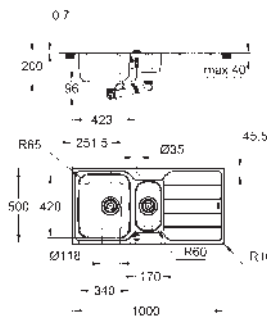

31 572 SD1

stainless steel

K500

Stainless steel sink with drainer

model: K500 60-S 100/50 1.5 rev

mounting type: top mount

material: stainless steel AISI 304 (V2A)

material thickness: 0.7 mm

GROHE Long-Life finish

finish: satin finish

GROHE Whisper

min. cabinet size: 600 mm

dimensions: 1000 x 500 mm

1 bowl: 340 x 420 x 185 mm

0.5 bowl: 170 x 320 x 125 mm

outer radius: R6 (top mount), inner bowl radius: R65

GROHE FastFixation installation system

sink mountable left or right

cut-out (top-mount): 990 x 490 mm

drilling holes: 2 x 35 mm

waste: Ø 3.5" waste strainer with automatic waste fitting

accessories included: waste kit, basket strainer waste, mounting set

optional: push to open excenter (40 986 SD0)

amount of fasteners included (top mount): 16