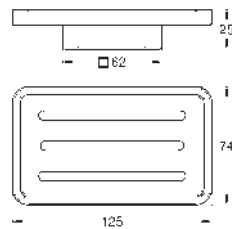

40 806 000

glass matt

**Selection Cube
Soap dish**

material: glass
fits in the following holder: Selection Cube (40 865 000/102 275 KF00)