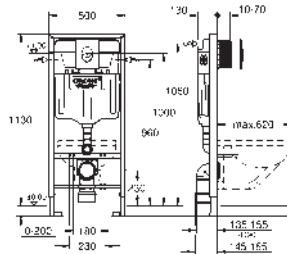

38 763 001

chrome

Rapid SL

2-in-1 set for WC, 1.13 m installation height

with flushing cistern GD 2

Rapid SL element for WC (38 528 001)

Skate Air flush plate, chrome, vertical installation (38 505 000)