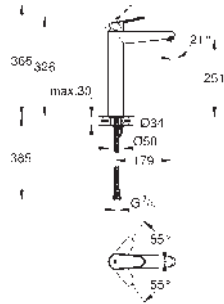

GROHE EURODISC COSMOPOLITAN

Ref. no.

Colour

23 432 000

chrome

Eurodisc Cosmopolitan
Single-lever basin mixer 1/2"
XL-Size

for free-standing basins

GROHE SilkMove 35 mm ceramic cartridge
adjustable flow rate limiter

GROHE Long-Life finish

GROHE Water Saving - Less water, perfect flow
maximum flow rate (at 3 bar): 5 l/min

SpeedClean mousseur

GROHE FastFixation Plus installation system

smooth body

flexible connection hoses