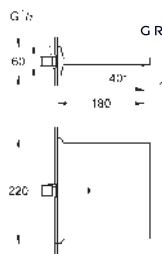

Allure Brilliant

Cascade spout for bath and shower

wall mounted
GROHE Long-Life finish
projection 180 mm