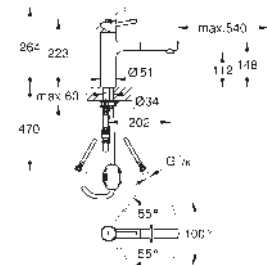

31 129 001
31 129 DC1

chrome
supersteel

Concetto
Single-lever sink mixer 1/2"
medium spout
GROHE Long-Life finish
GROHE SilkMove 35 mm ceramic cartridge
pull out mousseur spout
adjustable flow rate limiter
swivel cast spout
swivel area 100°
protected against backflow
flexible connection hoses
rapid installation system
maximum flow rate (at 3 bar): 7.5 l/min