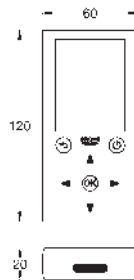

36 407 001

chrome

Remote control

for all GROHE one eye infra-red products as of 06/2015

monitoring

consumption and usage data

thermal disinfection cycles

auto flush cycles

configuration

cleaning mode on/off

thermal disinfection

detection range

shut off delay

auto flush

service

send and save profile

reset to factory or user settings

service details, demo mode

3 x 1.5 V DC (AAA) battery supply