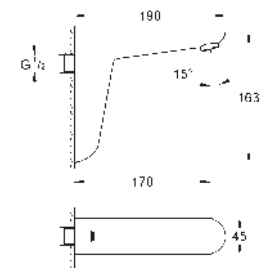

36 274 000

chrome

Euroeco Cosmopolitan E

Infra-red electronic wall basin tap without mixing device

with infrared sensor for bi-directional communication for monitoring, configuration and service purpose for cold or premixed water
6V lithium battery, type CR-P2
battery lifetime: approx. 7 years (150 actuations a day)

GROHE Long-Life finish

GROHE Water Saving - Less water, perfect flow

maximum flow rate (at 3 bar): 5 l/min
multistage battery status display

7 pre-set programs:

auto flush, thermal disinfection, cleaning mode

additional functions and precise settings by remote control 36 407

CE approved