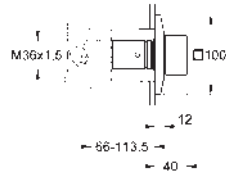

Allure Brilliant
5-way diverter
final installation for 29 033
GROHE Long-Life finish
installation depth infinitely adjustable
66 - 113 mm

29 033 000
Concealed body for 5-way diverter