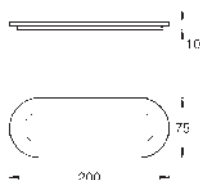

Selection Towel ring/holder
 material: metal
 holder for soap dish (41 036) and shower tray (41 037)
 length 200 mm
 concealed fastening
GROHE Long-Life finish

- 41 036 000 glass clear
- Selection Soap dish without holder**
 material: glass
 for use with towel ring (41 035)