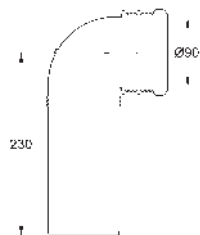

GROHE ACCESSORIES FOR FLUSHING CISTERNS

Ref. no.

Colour

42 327 000

chrome

PP-outlet bend Ø 90 mm
variable depth adjustment
including lip seal DN 90