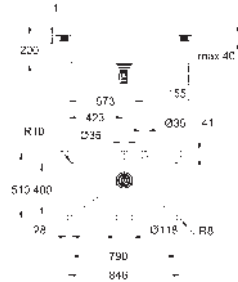

GROHE STAINLESS STEEL SINKS

Ref. no.

Colour

31 584 SD1

stainless steel

K800

Stainless steel sink

model: K800 90-S 84.6/51 1.0

mounting type: top mount or flush mount

material: stainless steel AISI 304 (V2A)

material thickness: 1 mm

GROHE Long-Life finish

finish: satin finish

GROHE Whisper

min. cabinet size: 900 mm

dimensions: 846 x 510 mm

1 bowl: 790 x 400 x 200 mm

outer radius: R3, inner bowl radius: R10

GROHE FastFixation installation system

cut-out (top mount): 831 x 495 mm (R3)

cut-out (flush mount): 831 x 495 mm (R3) (top step outer size: -847 x 511 -R8 deep -3.5 mm)

waste: Ø 3.5" waste strainer with automatic waste fitting

accessories included: automatic waste fitting with rotary handle, waste kit, basket

strainer waste, mounting set

optional: push to open excenter (40 986 SD0)

amount of fasteners included (top mount): 10