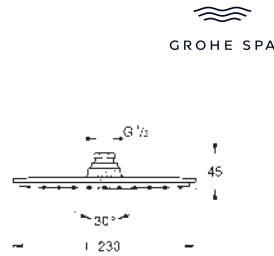

26 877 000 **chrome**
Rainshower Aqua 230
Head shower 1 spray
spray pattern:
Rain
230 x 230 mm
material: metal
ball joint with turning angle $\pm 15^\circ$
connection thread 1/2"
GROHE Water Saving 9.5 l/min flow limiter
GROHE DreamSpray perfect spray pattern
GROHE Long-Life finish
SpeedClean anti-lime system

26 868 000 **chrome**
ditto, with **GROHE Water Saving** 6.6 l/min flow limiter