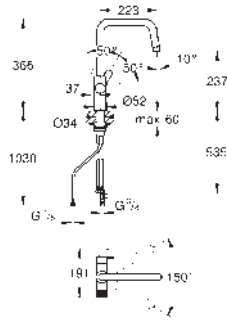

30 583 000

chrome

30 583 DC0

supersteel

GROHE Blue Pure Eurosmart

Filter faucet

consisting of:

GROHE Blue single-lever sink mixer with filter function
single hole installation

U spout

separate handle for filtered water

GROHE SilkMove 28 mm ceramic cartridge

swivel tubular spout

swivel area 150°

separate inner water ways for filtered and non-filtered water

flexible connection hoses

the faucet must be installed with a filter starter set of your choice