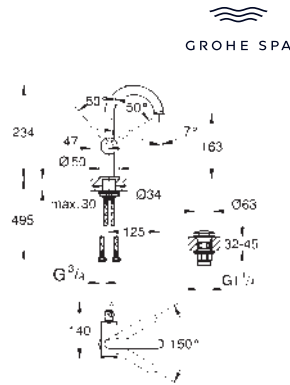

GROHE SPA

GROHE
ATRIO

SPA BATH
FAUCETS

Ref. no.

Colour

1. GROHE SPA
2. 24 363 000 chrome
   - 24 363 DC0 supersteel
   - 24 363 GL0 cool sunrise
   - 24 363 GN0 brushed cool sunrise
   - 24 363 DA0 warm sunset
   - 24 363 DL0 brushed warm sunset
   - 24 363 AL0 brushed hard graphite

Aerio
Single-lever basin mixer 1/2"
M-Size
GROHE SilkMove 28 mm ceramic cartridge
with temperature limiter
GROHE Long-Life finish
GROHE Water Saving - Less water, perfect flow
maximum flow rate (at 3 bar): 5 l/min
swivel tubular C-spout with mousseur, stop limiter
adjustable swivel area 0° / 150° / 360°
Push-open waste set 1 1/4"
flexible connection hoses