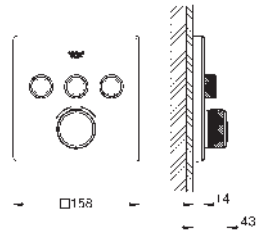

29 157 LS0

moon white/chrome

Grotherm SmartControl

Safety mixer for concealed installation with 3 valves

final installation for GROHE Rapido SmartBox (35 604)

GROHE FastFixation metal wall escutcheon, retroactively 6° adjustable

GROHE Long-Life finish

GROHE SmartControl push for ON-OFF, turn for volume adjustment
exchangeable symbols

GROHE TurboStat compact cartridge

GROHE ProGrip with knurl structure

GROHE SafeStop safety button at 38°C

GROHE SafeStop Plus optional temperature limiter at 43°C or 46°C included

built-in non-return valves and dirt strainers

multiple outlets can be run simultaneously

cover plate in moon white acrylic glass

flow performance: outlet A = 23 l/min, outlet B = 27 l/min, outlet C = 23 l/min,

outlet A + B = 33 l/min, outlet A + B + C = 36 l/min

35 604 000

GROHE Rapido SmartBox universal rough-in box for concealed installation