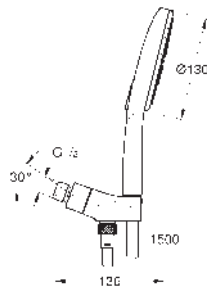

26 604 000

chrome

Rainshower SmartActive 130
Shower set 3 sprays

hand shower Rainshower SmartActive 130 (26 545)
maximum flow rate (at 3 bar): 5.5 l/min

hand shower wall holder

Rotaflex Metal Long-Life TwistStop shower hose 1500 mm (28 417)

GROHE Water Saving - Less water, perfect flow

GROHE DreamSpray perfect spray pattern

GROHE Long-Life finish

SpeedClean anti-lime system

Inner WaterGuide for a longer life

TwistStop to prevent hose from twisting
suitable for instantaneous heater