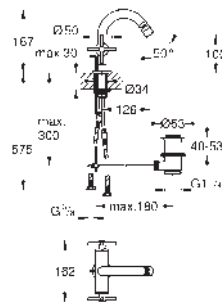

GROHE SPA

- 24 353 000
- 24 353 DC0
- 24 353 GL0
- 24 353 GN0
- 24 353 DA0
- 24 353 DL0
- 24 353 AL0

- chrome
- supersteel
- cool sunrise
- brushed cool sunrise
- warm sunset
- brushed warm sunset
- brushed hard graphite

Atrio
Single-hole bidet mixer 1/2"
ceramic headparts 1/2", 90°
GROHE Long-Life finish
ball-joint mousseur
pop-up waste set 1 1/4"
flexible connection hoses
with cross handles
Sets of caps with „H“ and „C“ marking and without marking