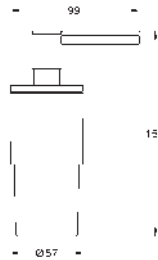

40 886 000
40 886 DC0
40 886 GL0
40 886 GN0
40 886 DA0
40 886 DL0
40 886 A00
40 886 AL0

chrome
supersteel
cool sunrise
brushed cool sunrise
warm sunset
brushed warm sunset
hard graphite
brushed hard graphite

Soap dispenser

material: glass / metal

filling quantity 160 ml

fits holder Atrio 40 884 xx0 (please order separately)