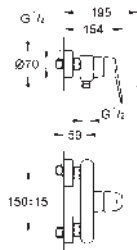

33 569 002

chrome

Eurodisc Cosmopolitan
Single-lever shower mixer 1/2"

wall mounted

GROHE SilkMove 46 mm ceramic cartridge

GROHE Long-Life finish

adjustable flow rate limiter

shower bottom outlet 1/2"

integrated non-return valve

S-unions

protected against backflow