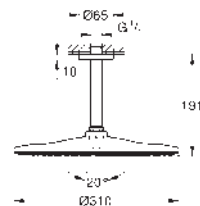

- 22 121 KF0 phantom black
- ditto, Professional exclusive

GROHE HEAD SHOWER SETS

Ref. no.

Colour

- 26 560 000 chrome
- 26 560 DC0 supersteel
- 26 560 GL0 cool sunrise
- 26 560 GN0 brushed cool sunrise
- 26 560 DA0 warm sunset
- 26 560 DL0 brushed warm sunset
- 26 560 A00 hard graphite
- 26 560 AL0 brushed hard graphite