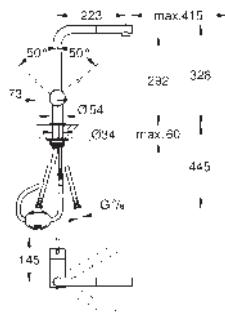

- 32 168 000 chrome
- 32 168 DC0 supersteel

Minta
Single-lever sink mixer 1/2"
L-spout
GROHE Long-Life finish
GROHE SilkMove 46 mm ceramic cartridge
pull out mousseur spout
adjustable flow rate limiter
swivel tubular spout, swivel area 360°
protected against backflow
flexible connection hoses
rapid installation system
maximum flow rate (at 3 bar): 10 l/min