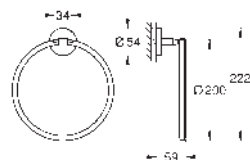

40 460 001

chrome

**BauCosmopolitan
Towel ring**

material: metal
concealed fastening
GROHE Long-Life finish
holding force: max. 5 kg
the specified holding capacity is valid for static (slowly applied) load and intended use only