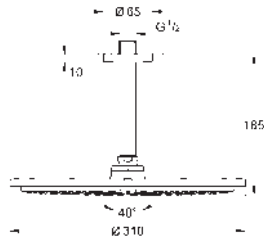

- 26 067 000 chrome
- 26 067 DC0 supersteel
- 26 067 GL0 cool sunrise
- 26 067 GN0 brushed cool sunrise
- 26 067 DA0 warm sunset
- 26 067 DL0 brushed warm sunset
- 26 067 A00 hard graphite
- 26 067 AL0 brushed hard graphite

Rainshower Cosmopolitan 310
Head shower set ceiling 142 mm, 1 spray
Head shower Rainshower Cosmopolitan 310 (27 478)
material: metal
1 spray pattern: Rain
maximum flow rate (at 3 bar): 8 l/min
Rainshower shower arm ceiling 142 mm (28 724)
GROHE Water Saving - Less water, perfect flow
GROHE DreamSpray perfect spray pattern
GROHE Long-Life finish
SpeedClean anti-lime system