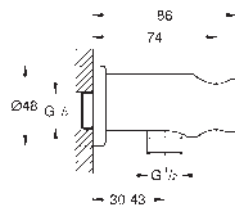

- 26 658 000 chrome
- 26 658 DC0 supersteel
- 26 658 GL0 cool sunrise
- 26 658 GN0 brushed cool sunrise
- 26 658 DA0 warm sunset
- 26 658 DL0 brushed warm sunset
- 26 658 A00 hard graphite
- 26 658 AL0 brushed hard graphite

Rainshower
Shower outlet elbow 1/2" with holder
with round escutcheon
Ø 48 mm
male connection thread 1/2"
metal body
protected against backflow
GROHE Long-Life finish

SHOWERS