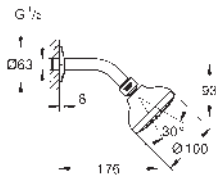

26 267 001

chrome

Tempesta 100

Head shower 1 spray

1 spray pattern:

Rain

maximum flow rate (at 3 bar): 18 l/min

ball joint ± 15° rotatable

shower arm with connection thread 1/2"

escutcheon

GROHE DreamSpray perfect spray pattern

GROHE Long-Life finish

SpeedClean anti-lime system

Inner WaterGuide for a longer life

for low pressure