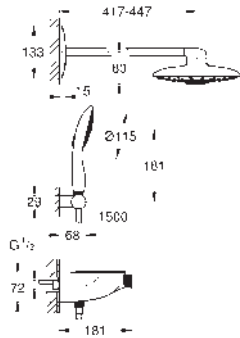

Rainshower System SmartControl Duo 360

Combi shower system with safety mixer, exposed/concealed
exposed/concealed SmartControl thermostat
head shower Rainshower Duo 360 with horizontal 450 mm shower arm
GROHE PureRain and Trio Massage
maximum flow rate (at 3 bar): 21 l/min
Power&Soul 115 hand shower, spray plate white (27 671)
maximum flow rate (at 3 bar): 7.5 l/min
hand shower wall holder (27 055)
Silverflex shower hose 1500 mm 1/2" x 1/2" (28 364)
minimum flow rate 10 l/min.
GROHE DreamSpray perfect spray pattern
GROHE Long-Life finish
GROHE CoolTouch no risk of scalding
GROHE TurboStat compact cartridge
GROHE SafeStop safety button at 38C
GROHE SafeStop Plus optional temperature limiter at 43°C included
GROHE SmartControl push for ON-OFF, turn for volume adjustment
GROHE EasyReach shower tray
SpeedClean anti-lime system
Inner WaterGuide for a longer life
TwistStop to prevent hose from twisting
requires rough-in set 26 264 and concealed unit 26 449

26 443 LS0

moon white

ditto, head shower with white spray plate