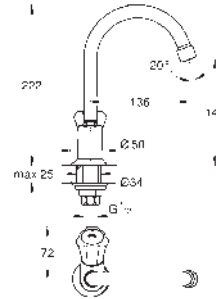

20 393 001

chrome

Costa L
Pillar tap 1/2"
metal handle
heat insulated
screwable
marking: blue
GROHE Long-Life headpart
swivel tubular spout with mousseur
GROHE Long-Life finish