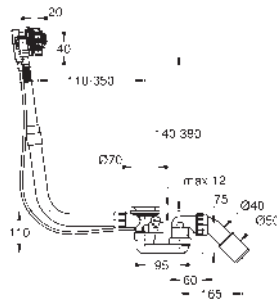

1. 28 991 000 chrome
2. **Talentofill**
   Inlet, pop-up and waste-system
   for special bath tubs
   without finishing trim set
   with bottle trap and 45°-outlet-bend
   without anti-vacuum device
   plug included

1. 19 025 000 chrome
2. **Talento**
   Waste and overflow set for bath tubs
   set for final installation
   escutcheon
   waste plug
   fixing set
   in combination with Talentofill 28 939/28 943
   GROHE Long-Life finish