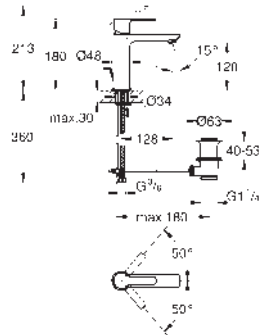

- 32 114 001 **chrome**
- 32 114 DC1 **supersteel**
- 32 114 AL1 **brushed hard graphite**

Lineare
Single-lever basin mixer 1/2"
S-Size
GROHE SilkMove 28 mm ceramic cartridge with temperature limiter
GROHE Long-Life finish
GROHE Water Saving - Less water, perfect flow maximum flow rate (at 3 bar): 5 l/min
SpeedClean mousseur
GROHE FastFixation Plus installation system
pop-up waste set 1 1/4"
flexible connection hoses