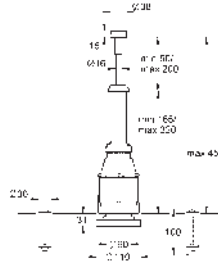

GROHE ACCESSORIES FOR FLUSHING CISTERNS

Ref. no.

Colour

37 088 PI0

matt chrome/chrome

Servo discharge valve

interruptible flush cycle
with short discharge valve housing
decide for maintenance opening
and complete before installation
escutcheon
push button for lid holes $\varnothing$ 16 - 35 mm
fixing material
GROHE Long-Life finish

37 085 PI0

matt chrome/chrome

ditto, with push button for lid hole $\varnothing$ 40 mm