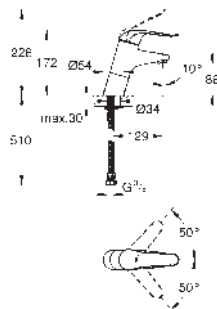

32 765 000

chrome

Euroeco Special
Single-lever basin mixer 1/2"
smooth body
high version
GROHE Long-Life finish
GROHE SilkMove 46 mm ceramic cartridge
maximum flow rate (at 3 bar): 8 l/min
adjustable flow rate limiter
adjustable temperature limiter
laminar flow straightener
lever length 120 mm
rapid installation system
flexible connection hoses