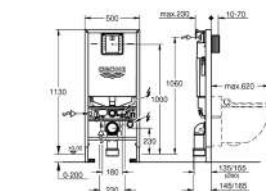

Rapid SLX

3-in-1 set for WC, 1.13 m installation height

flushing cistern GDX, 6 l

Rapid SLX element for WC (39 596 000) with integrated power socket

wall brackets (38 558 00M)

noise protection (37 131 000)

including flow manager

for flush plates 156x197 mm revision shaft 66 791 needs to be ordered