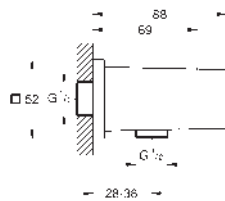

- 26 370 000 chrome
- 26 370 DC0 supersteel
- 26 370 GL0 cool sunrise
- 26 370 GN0 brushed cool sunrise
- 26 370 DA0 warm sunset
- 26 370 DL0 brushed warm sunset
- 26 370 A00 hard graphite
- 26 370 AL0 brushed hard graphite

Euphoria Cube
Shower outlet elbow 1/2"
with wall shower holder
male connection thread 1/2"
protected against backflow
GROHE Long-Life finish