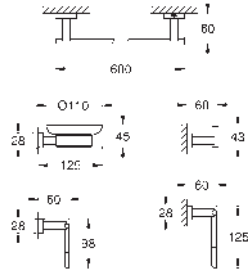

GROHE ESSENTIALS CUBE

Ref. no.

Colour

40 758 001

chrome

Essentials Cube

Master bathroom accessories set 5-in-1

soap dish with holder (40 754 001)

towel rail, 558 mm (40 509 001)

toilet paper holder (40 507 001)

robe hook (40 511 001)

towel ring (40 510 001)

concealed fastening

GROHE Long-Life finish