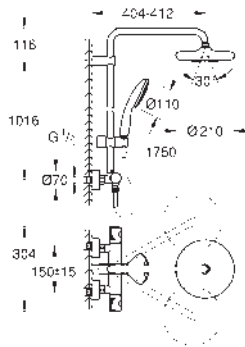

26 811 001

chrome

Tempesta System 210

Shower system with Safety Mixer for wall mounting

consisting of:

horizontal swivable 390 mm shower arm

exposed Safety Mixer with Aquadimmer function

allows change between:

head shower Tempesta 210 (26 410)

spray plate white

spray pattern:

Rain

with ball joint

rotation angle $\pm 15^\circ$

hand shower Tempesta 110 (27 923)

spray pattern:

Rain

adjustable in height with gliding element

Rotaflex TwistStop shower hose 1750 mm 1/2" x 1/2" (28 410)

GROHE Water Saving - Less water, perfect flow

maximum flow rate (at 3 bar): 7.9 l/min

GROHE TurboStat compact cartridge

GROHE SafeStop safety button at 38C

GROHE SafeStop Plus optional temperature limiter at 43°C included

GROHE DreamSpray perfect spray pattern

ShockProof silicone ring prevents damages

caused by shower falling

GROHE Long-Life finish

SpeedClean anti-lime system

Inner WaterGuide for a longer life

TwistStop to prevent hose from twisting

suitable for instantaneous heaters from 18 kW/h

minimum flow rate 7 l/min.

optional upgrade: **GROHE EasyReach** tray (26 362)