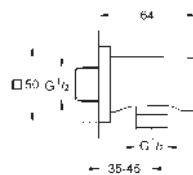

- 27 076 000 chrome
- 27 076 DC0 supersteel
- 27 076 GL0 cool sunrise
- 27 076 GN0 brushed cool sunrise
- 27 076 DA0 warm sunset
- 27 076 DL0 brushed warm sunset
- 27 076 A00 hard graphite
- 27 076 AL0 brushed hard graphite

Rainshower
Shower outlet elbow
male connection thread 1/2"
with square escutcheon
protected against backflow
GROHE Long-Life finish