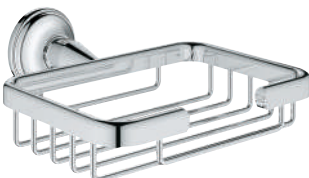

40 659 001

chrome

Essentials Authentic

Filling basket, small

material: metal
concealed fastening
GROHE Long-Life finish