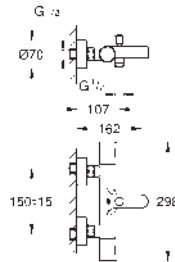

integrated stop valve

volume handle with **GROHE EcoButton**

ceramic headpart 1/2", 180°

shower bottom outlet 1/2"

built-in non-return valves

dirt strainers

S-unions

GROHE Water Saving - Less water, perfect flow