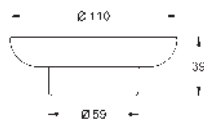

- 40 368 001 glass clear

**Essentials
Soap dish**

material: glass
fits in the following holders:
Essentials (40 369 xx/102 466 2430)
Essentials Cube (40 508)
Bau Cosmopolitan (40 585)
Essentials Authentic (40 652)