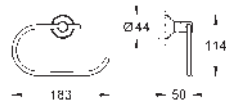

40 657 001

chrome

Essentials Authentic

Toilet paper holder

material: metal
without cover
concealed fastening
GROHE Long-Life finish