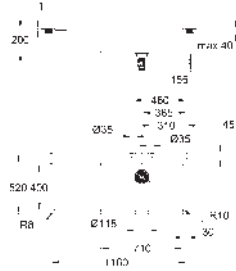

GROHE STAINLESS STEEL SINKS

Ref. no.

Colour

31 582 SD1

stainless steel

K1000

Stainless steel sink with drainer

model: K1000 80-S 116/52 1.0 rh

mounting type: top mount or flush mount

material: stainless steel AISI 304 (V2A)

material thickness: 1.2 mm

GROHE Long-Life finish

finish: satin finish

GROHE Whisper

min. cabinet size: 800 mm

dimensions: 1160 x 520 mm

1 bowl: 710 x 400 mm

outer radius: R3, inner bowl radius: R10

GROHE FastFixation installation system

sink mountable right

cut-out (top mount): 1145 x 505 mm (R3)

cut-out (flush mount): 1145 x 505 mm (R3) (top step outer size: -1161 x 521 -R8

deep -3.5 mm)

waste: Ø 3.5" waste strainer with automatic waste fitting

accessories included: automatic waste fitting with rotary handle, waste kit, basket

strainer waste, mounting set

optional: push to open excenter (40 986 SD0)

amount of fasteners included (top mount): 10