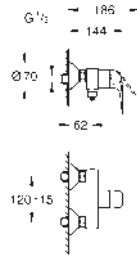

24 278 001

chrome

Euroeco

Single-lever shower mixer 1/2"
wall mounted

GROHE Long-Life 35 mm ceramic cartridge
with temperature limiter
GROHE Long-Life finish
adjustable flow rate limiter
shower bottom outlet with integrated non return-valve
protected against backflow
S-unions
professional edition