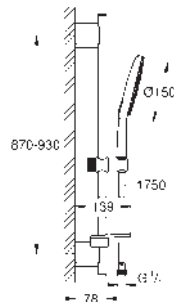

26 594 000

chrome

Rainshower SmartActive 150 Shower rail set 3 sprays

hand shower Rainshower SmartActive 150 (26 590)
maximum flow rate (at 3 bar): 8.5 l/min
shower rail 900 mm
wall holders made of metal
Silverflex shower hose 1750 mm 1/2" x 1/2" (28 388)

GROHE EasyReach tray
GROHE Water Saving - Less water, perfect flow
GROHE DreamSpray perfect spray pattern
GROHE FastFixation Plus adjustable distance between brackets for fixing to existing drilling holes
GROHE TileFix adjustable depth on upper and lower bracket
SpeedClean anti-lime system
Inner WaterGuide for a longer life
TwistStop to prevent hose from twisting