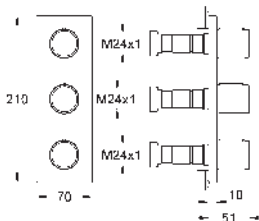

35 031 000

GROHE Rapido C rough-in box for triple volume control