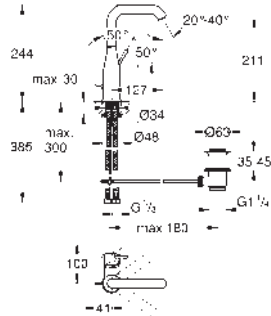

Ref. no.

Colour

- 24 174 001
- 24 174 DC1
- 24 174 GL1
- 24 174 GN1
- 24 174 DA1
- 24 174 DL1
- 24 174 A01
- 24 174 AL1

- chrome
- supersteel
- cool sunrise
- brushed cool sunrise
- warm sunset
- brushed warm sunset
- hard graphite
- brushed hard graphite

Essence
Single-lever basin mixer 1/2"
L-Size
GROHE SilkMove 28 mm ceramic cartridge
with temperature limiter
GROHE Long-Life finish
GROHE Water Saving - Less water, perfect flow
maximum flow rate (at 3 bar): 5 l/min
GROHE AquaGuide adjustable mousseur
GROHE FastFixation Plus installation system
swivel spout with mousseur and stop limiter
adjustable swivel area 0° / 150° / 360°
pop-up waste set 1 1/4"
flexible connection hoses
replaces Essence basin mixer 32 628 xx1