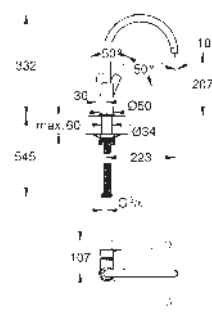

31 367 001

chrome

BauEdge

Single-lever sink mixer 1/2"

high spout

GROHE Long-Life finish

GROHE Long-Life 28 mm ceramic cartridge

Lead and Nickel Free Inner Water Ways

swivel tubular spout

swivel area 360°, flexible connection hoses

metal fixation set

maximum flow rate (at 3 bar): 11.5 l/min