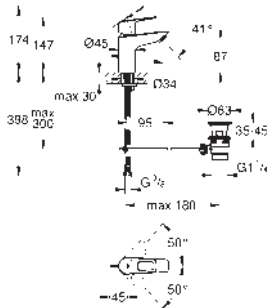

23 877 001

chrome

BauLoop
Single-lever basin mixer 1/2"
S-Size
GROHE Long-Life 28 mm ceramic cartridge
with temperature limiter
GROHE Long-Life finish
Lead and Nickel Free Inner Water Ways
GROHE Water Saving - Less water, perfect flow
maximum flow rate (at 3 bar): 3.5 l/min
GROHE LowFlow mousseur

rapid installation system
plastic pop-up waste set 1 1/4"
flexible connection hoses