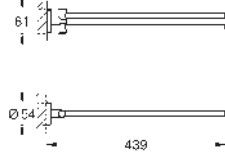

Ref. no.

Colour

- 40 371 001 chrome
- 40 371 DC1 supersteel
- 40 371 GL1 cool sunrise
- 40 371 GN1 brushed cool sunrise
- 40 371 DA1 warm sunset
- 40 371 DL1 brushed warm sunset
- 40 371 A01 hard graphite
- 40 371 AL1 brushed hard graphite

Essentials
Towel holder
material: metal
2 arms, pivotable
439 mm
concealed fastening
GROHE Long-Life finish

- 102467 243 0 matte black
- ditto, Professional exclusive