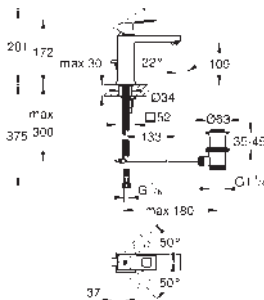

23 445 000

chrome

23 445 DC0

supersteel

23 445 AL0

brushed hard graphite

Eurocube
Single-lever basin mixer 1/2"
M-Size
GROHE SilkMove 28 mm ceramic cartridge
with temperature limiter
GROHE Long-Life finish
GROHE Water Saving - Less water, perfect flow
maximum flow rate (at 3 bar): 5 l/min
SpeedClean mousseur
GROHE FastFixation Plus installation system
pop-up waste set 1 1/4"
flexible connection hoses