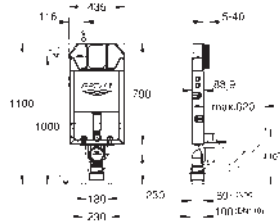

Ref. no.

Colour

39 683 000

Uniset Slim

Element for WC with flushing cistern 88.9 mm

module for masonry-in

793 x 426 x 130 mm

2 WC fixing bolts, distance of fixing bolts 180/230 mm