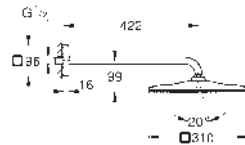

- 26 564 000 chrome
- 26 564 DC0 supersteel
- 26 564 GL0 cool sunrise
- 26 564 GN0 brushed cool sunrise
- 26 564 DA0 warm sunset
- 26 564 DL0 brushed warm sunset
- 26 564 A00 hard graphite
- 26 564 AL0 brushed hard graphite

Rainshower Mono 310 Cube
Head shower set 422 mm, 1 spray
head shower Rainshower 310
1 spray pattern: GROHE PureRain
maximum flow rate (at 3 bar): 7.5 l/min
Rainshower shower arm 422 mm (26 145)
GROHE Water Saving - Less water, perfect flow
GROHE DreamSpray perfect spray pattern
GROHE Long-Life finish
SpeedClean anti-lime system
Inner WaterGuide for a longer life

- 26 566 000 chrome
- 26 566 DC0 supersteel
- 26 566 GL0 cool sunrise
- 26 566 GN0 brushed cool sunrise
- 26 566 DA0 warm sunset
- 26 566 DL0 brushed warm sunset
- 26 566 A00 hard graphite
- 26 566 AL0 brushed hard graphite