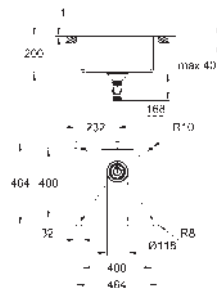

31 578 SD1

stainless steel

K700

Stainless steel sink

model: K700 45-S 46.4/46.4 1.0

mounting type: undermount, top mount or flush mount

material: stainless steel AISI 304 (V2A)

material thickness: 1 mm

GROHE Long-Life finish

finish: satin finish

GROHE Whisper

min. cabinet size: 450 mm

dimensions: 464 x 464 mm

1 bowl: 400 x 400 x 200 mm

outer radius: R11 (undermount)/R3 (topmount), inner bowl radius: R10

GROHE FastFixation installation system

cut-out (undermount): 402 x 402 mm (R11)

cut-out (top mount): 449 x 449 mm (R3)

cut-out (flush mount): 449 x 449 mm (R3) (top step outer size: -465 x 465 -R8 deep -3.5 mm)

drainer: Ø 3.5" basket strainer waste

accessories included: waste kit, basket strainer waste, mounting set

optional: push to open excenter (40 986 SD0)

amount of fasteners included (top mount): 8

amount of fasteners included (undermount): 8