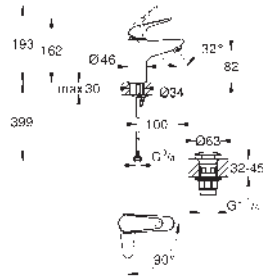

24 258 001

chrome

Euroeco

Single-lever basin mixer 1/2"

S-Size

GROHE Long-Life ES 28 mm ceramic cartridge with energy saving function via cold start

with temperature limiter
GROHE Long-Life finish

Lead and Nickel Free Inner Water Ways

GROHE Water Saving - Less water, perfect flow
maximum flow rate (at 3 bar): 5 l/min

rapid installation system

smooth body with plastic push open waste set 1 1/4"

flexible connection hoses

professional edition