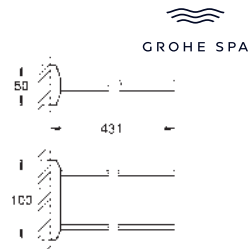

40 895 000

chrome

Allure Brilliant
Towel holder
 2 arms, not pivotable
 length 431 mm
 concealed fastening
GROHE Long-Life finish

40 896 000

chrome

Allure Brilliant
Towel holder
 650 mm (drilling length 600 mm)
 material: metal
 concealed fastening
GROHE Long-Life finish