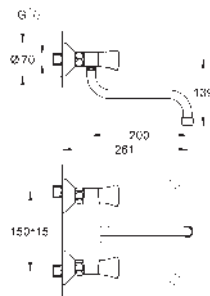

31 187 001

chrome

Costa L

Wall sink mixer, 1/2"

metal handles

heat insulated

GROHE Long-Life finish

GROHE Long-Life headparts

swivel tubular spout, swivel area 360°

S-unions

maximum flow rate (at 3 bar): 13 l/min