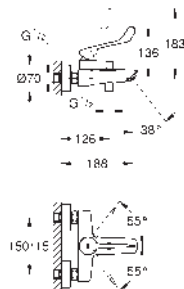

23 983 003

chrome

Eurosmart

Single-lever basin mixer 1/2"

M-Size

long metal lever
lever length 156 mm
GROHE SilkMove 35 mm ceramic cartridge
maximum flow rate (at 3 bar): 8 l/min
laminar flow straightener
adjustable flow rate limiter
with temperature limiter
GROHE FastFixation installation system
smooth body with push-open pop-up waste set 1 1/4"
flexible connection hoses