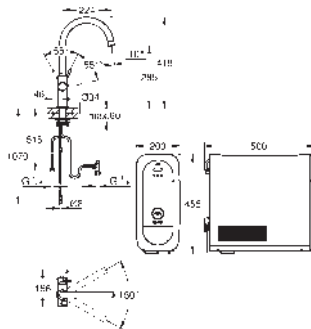

*** Available for free via iTunes app or Google Play store.

GROHE BLUE HOME

Ref. no.

Colour

31 541 000
31 541 DC0

chrome
supersteel

GROHE Blue Home

C-spout starter kit with pull-out mousseur