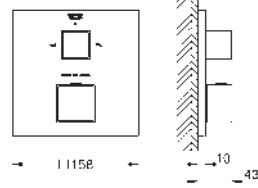

35 604 000

GROHE Rapido SmartBox universal rough-in box for concealed installation

GROHE GROHTHERM CUBE

Ref. no.

Colour

24 155 000	chrome
24 155 DC0	supersteel
24 155 AL0	brushed hard graphite

Grotherm Cube
Safety bath tub mixer for 2 outlets with integrated shut off/diverter valve
 final installation for GROHE Rapido SmartBox (35 604)
GROHE TurboStat compact cartridge
GROHE Long-Life finish
GROHE FastFixation escutcheon with covered shaft sealing and covered fixing metal escutcheon, retroactively 6° adjustable
 printed hand shower and bath filler symbol
GROHE SafeStop safety button at 38C
GROHE SafeStop Plus optional temperature limiter at 43°C or 46°C included
 GROHE AquaDimmer, integrated shut off/diverter valve
 outlet B = 27 l/min, outlet C = 30 l/min