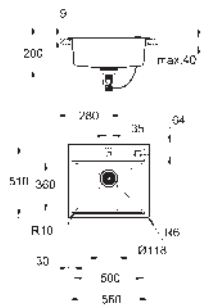

31 651 AP0

granite black

K700

Composite sink

model: K700 60-C 56/51 1.0

mounting type: top mount

material: quartz composite

GROHE Whisper

min. cabinet size: 600 mm

dimensions: 560 x 510 mm

1 bowl: 500 x 360 x 200 mm

outer radius: R6, inner bowl radius: R10

GROHE FastFixation installation system

cut-out: 545 x 495 mm

drainer: automatic waste fitting

accessories included: automatic waste fitting with rotary handle, waste kit, basket

strainer waste, mounting set

optional: push to open excenter (40 986 SD0)

amount of fasteners included (top mount): 8

heat resistant up to 180° C