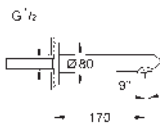

13 278 002

chrome

Eurodisc Cosmopolitan
Bath spout

wall mounted
GROHE Long-Life finish
mousseur
male thread 1/2"
projection 170 mm