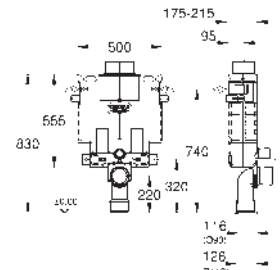

38 415 001

Uniset

Element for WC, 0.82 m installation height

front or top actuation

sound-insulating EPS module for masonry-in

rail adaptors for modular fixing

wall rail with fixing accessories for single installation

2 WC fixing bolts, distance of fixing bolts 180/230 mm

outlet bend Ø 90 mm

depth adjustable

inlet and outlet connecting set

flushing cistern containing the following features:

pneumatic discharge valve offering 3 modes of operation: dual flush or start/stop or single flush

water supply from left/right or top

low noise (group I acc. to German Noise Specification)

insulated against condensation

1/2" water supply connection

angle valve 15 mm (1/2")

Shortable inspection shaft incl. protection during construction phase

preparation for shower toilets with additional accessory 40 899 000

for mounting of small flush plates please order revision shaft 40 950 000 (sold separately)