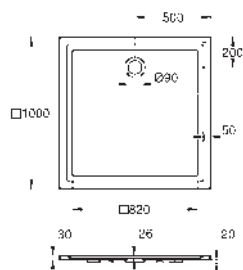

GROHE ACRYLIC SHOWER TRAYS

Ref. no.

Colour

39 300 000

alpine white

Acrylic shower tray 1000 x 1000

dimensions: 1000 x 1000 mm

depth: 30 mm

material: acrylic

diameter of waste outlet: 90 mm

recommended GROHE waste sets: 49 533 000 (vertical) and 49 534 000 (horizontal), sold separately