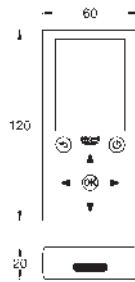

36 407 001

chrome

Remote control

for all GROHE one eye infra-red products as of 06/2015

monitoring
consumption and usage data
thermal disinfection cycles
auto flush cycles

configuration
cleaning mode on/off
thermal disinfection
detection range
shut off delay
auto flush

service
send and save profile
reset to factory or user settings
service details, demo mode
3 x 1.5 V DC (AAA) battery supply