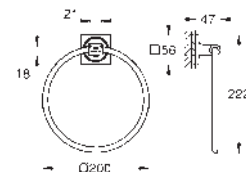

40 339 001

chrome

40 339 DC1

supersteel

40 339 GL1

cool sunrise

40 339 GN1

brushed cool sunrise

40 339 DA1

warm sunset

40 339 DL1

brushed warm sunset

40 339 AL1

brushed hard graphite

Allure

Towel ring

material: metal

concealed fastening

GROHE Long-Life finish