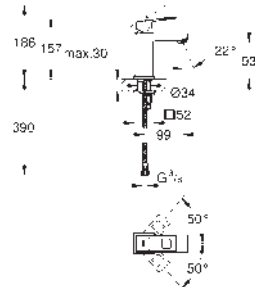

23 127 00E

chrome

23 127 DC0

supersteel

23 127 AL0

brushed hard graphite

Eurocube
Single-lever basin mixer 1/2"
S-Size
GROHE SilkMove 28 mm ceramic cartridge
 temperature limiter
GROHE Long-Life finish
GROHE Water Saving - Less water, perfect flow
 maximum flow rate (at 3 bar): 5 l/min
GROHE FastFixation Plus installation system
 pop-up waste set 1 1/4"
 flexible connection hoses