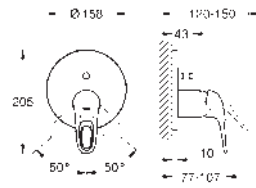

GROHE EUROSTYLE

Ref. no.

Colour

24 049 003
24 049 LS3

chrome
moon white

Eurostyle

Single-lever mixer with 2-way diverter

final installation for
GROHE Rapido SmartBox (35 604)
GROHE SilkMove 46 mm ceramic cartridge
GROHE Long-Life finish
GROHE FastFixation escutcheon with covered shaft sealing and covered fixing metal escutcheon, retroactively 6° adjustable
automatic 2-way diverter
outlet B = 27 l/min, outlet C = 27 l/min

35 604 000

GROHE Rapido SmartBox universal rough-in box for concealed installation