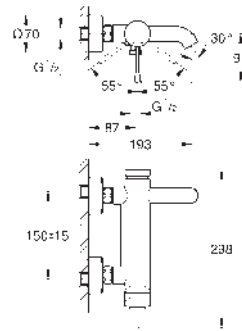

- 25 250 001 chrome
- 25 250 DC1 supersteel
- 25 250 GL1 cool sunrise
- 25 250 GN1 brushed cool sunrise
- 25 250 DA1 warm sunset
- 25 250 DL1 brushed warm sunset
- 25 250 A01 hard graphite
- 25 250 AL1 brushed hard graphite
- 25 250 KF1 phantom black

Essence
Single-lever bath mixer 1/2"
wall mounted
GROHE SilkMove 35 mm ceramic cartridge
with temperature limiter
GROHE Long-Life finish
automatic diverter: bath/shower
mousseur
1/2" shower outlet
integrated non-return valve
S-unions
protected against backflow
replaces Essence bath mixer 33 624 xx1