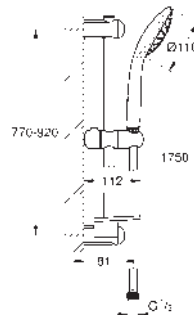

27 267 001

chrome

Euphoria 110 Mono
Shower rail set 1 spray
hand shower Mono (27 265)
maximum flow rate (at 3 bar): 21.7 l/min
shower rail 900 mm (27 500)
Silverflex shower hose 1750 mm 1/2" x 1/2" (28 388)
GROHE EasyReach tray (27 596)
GROHE DreamSpray perfect spray pattern
GROHE Long-Life finish
GROHE FastFixation upper bracket adjustable
SpeedClean anti-lime system
Inner WaterGuide for a longer life
TwistStop to prevent hose from twisting
suitable for instantaneous heater