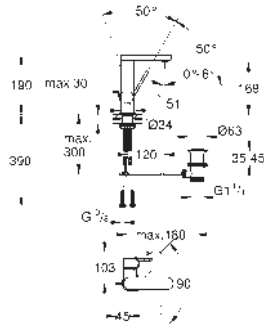

GROHE PLUS

Ref. no.

Colour

23 871 003
23 871 DC3
23 871 AL3

chrome
supersteel
brushed hard graphite

GROHE Plus
Single-lever basin mixer 1/2"
M-Size
GROHE SilkMove 28 mm ceramic cartridge with temperature limiter
GROHE Long-Life finish
GROHE Water Saving - Less water, perfect flow maximum flow rate (at 3 bar): 5 l/min
SpeedClean mousseur
GROHE AquaGuide adjustable mousseur rapid installation system
swivel spout with easy docking, swivel area 90°
pop-up waste set 1 1/4"
flexible connection hoses