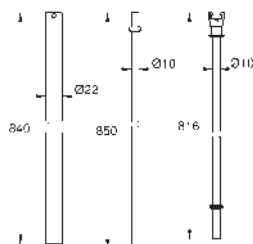

48 054 000

chrome

Shower system pipe for retrofitting

for shower systems with metal or plastic inner water guide

shower pipe for retrofitting - 15 cm shorter

than original shower system pipe

for bath/shower systems: 60 cm shorter than original pipe

suitable for all Rainshower, Euphoria and Tempesta shower systems as of 2014 except SmartControl shower systems

not suitable for shower systems with side sprays

not suitable for Flex shower systems with diverter

GROHE Long-Life finish