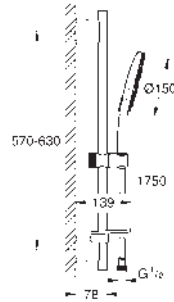

GROHE RAINSHOWER SMARTACTIVE

Ref. no.

Colour

26 592 000

chrome

Rainshower SmartActive 150 Shower rail set 3 sprays

hand shower Rainshower SmartActive 150 (26 590)
maximum flow rate (at 3 bar): 8.5 l/min
shower rail 600 mm
wall holders made of metal
Silverflex shower hose 1750 mm 1/2" x 1/2" (28 388)

GROHE EasyReach tray
GROHE Water Saving - Less water, perfect flow
GROHE DreamSpray perfect spray pattern
GROHE Long-Life finish
GROHE FastFixation Plus adjustable distance between brackets for fixing to existing drilling holes
GROHE TileFix adjustable depth on upper and lower bracket
SpeedClean anti-lime system
Inner WaterGuide for a longer life
TwistStop to prevent hose from twisting