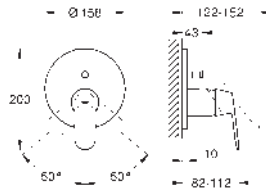

Ref. no.

Colour

24 045 000 **chrome**
24 045 GL0 **cool sunrise**
24 045 AL0 **brushed hard graphite**

Eurocosmo
Single-lever mixer with 2-way diverter
final installation for
GROHE Rapido SmartBox (35 604)
GROHE SilkMove 46 mm ceramic cartridge
GROHE Long-Life finish
GROHE FastFixation escutcheon with covered shaft sealing and covered fixing
metal escutcheon, retroactively 6° adjustable
automatic 2-way diverter
outlet B = 27 l/min, outlet C = 27 l/min

35 604 000
GROHE Rapido SmartBox universal rough-in box for concealed installation