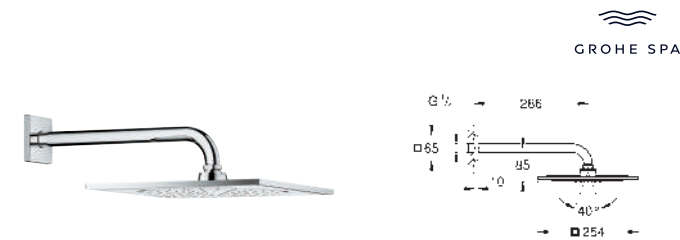

26 860 000 **chrome**
Rainshower Aqua 10"
Head shower set 286 mm, 1 spray
head shower Rainshower Aqua 10" (26 872)
material: metal
1 spray pattern:
Rain
shower arm Rainshower 286 mm (27 488)
GROHE Water Saving 9.5 l/min flow limiter
GROHE DreamSpray perfect spray pattern
GROHE Long-Life finish
SpeedClean anti-lime system