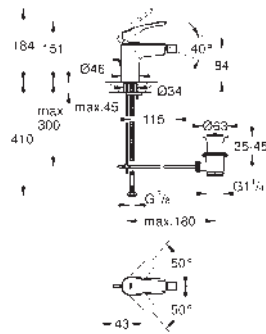

32 929 003
32 929 2433

chrome
matte black

Eurosmart
Single-lever bidet mixer 1/2"
S-Size

GROHE SilkMove 28 mm ceramic cartridge
adjustable flow rate limiter
with temperature limiter
GROHE Long-Life finish
GROHE Water Saving - Less water, perfect flow
maximum flow rate (at 3 bar): 5 l/min
Lead and Nickel Free Inner Water Ways
GROHE FastFixation installation system
with ball joint
pop-up waste set 1 1/4"
flexible connection hoses