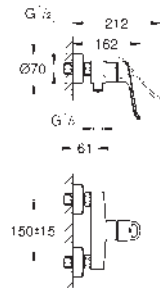

25 242 003

chrome

Eurosmart

Single-lever shower mixer 1/2"

wall mounted
loop metal lever
lever length 115 mm
GROHE SilkMove 35 mm ceramic cartridge
adjustable flow rate limiter
with temperature limiter
shower bottom outlet with integrated non return-valve
S-unions
metal wall escutcheons
protected against backflow