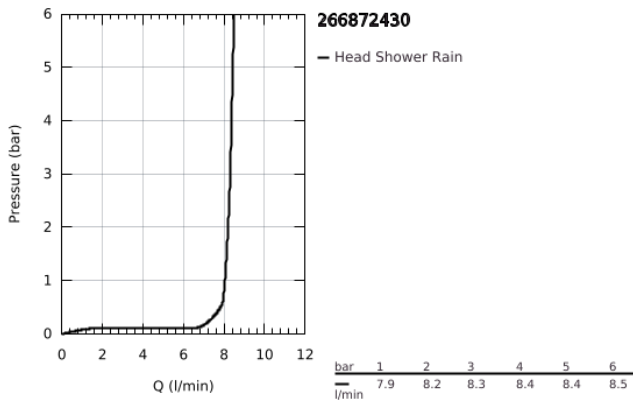

26 687 243 0 **TEMPESTA 250 CUBE HEAD SHOWER SET 380 MM, 1 SPRAY**

PRODUCT DESCRIPTION

- Colour: matte black
- Consisting of:
 - head shower Tempesta 250 Cube
 - 1 spray pattern:
 - Rain
 - shower arm 380 mm
 - with square escutcheon
- GROHE Water Saving - Less water, perfect flow
- GROHE DreamSpray perfect spray pattern
- SpeedClean anti-limescale system
- Inner WaterGuide for a longer life
- suitable for instantaneous heater
- professional edition

26 687 243 0 TEMPESTA 250 CUBE HEAD SHOWER SET 380 MM, 1 SPRAY

SPARE PARTS, February 2023 – now

- 1: Fibre seal dia. Ø 18,5 x Ø 12 x 2 (Spare part-nr. 0138900M)
- 2: Strainer (Spare part-nr. 48007000)
- 3: escutcheon (Spare part-nr. 481182430)