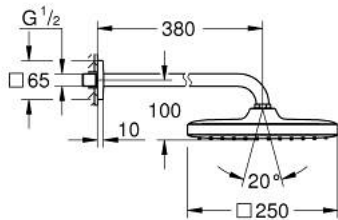

26 687 243 0 **TEMPESTA 250 CUBE HEAD SHOWER SET 380 MM, 1 SPRAY**

PRODUCT DESCRIPTION

- Colour: matte black
- Consisting of:
 - head shower Tempesta 250 Cube
 - 1 spray pattern:
 - Rain
 - shower arm 380 mm
 - with square escutcheon
- GROHE Water Saving - Less water, perfect flow
- GROHE DreamSpray perfect spray pattern
- SpeedClean anti-limescale system
- Inner WaterGuide for a longer life
- suitable for instantaneous heater
- professional edition

26 687 243 0 TEMPESTA 250 CUBE HEAD SHOWER SET 380 MM, 1 SPRAY

SPARE PARTS, February 2023 – now

- 1: Fibre seal dia. Ø 18,5 x Ø 12 x 2 (Spare part-nr. 0138900M)
- 2: Strainer (Spare part-nr. 48007000)
- 3: escutcheon (Spare part-nr. 481182430)