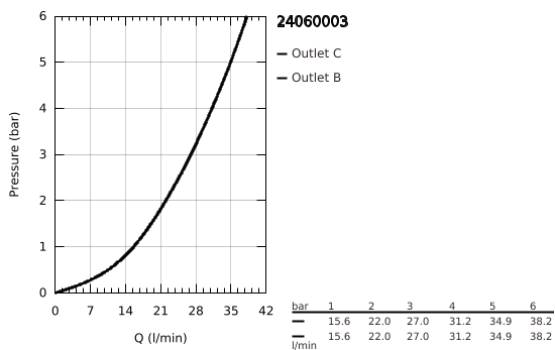

## 24 060 003 GROHE PLUS SINGLE-LEVER MIXER WITH 2-WAY DIVERTER

### PRODUCT DESCRIPTION

- Colour: chrome
- final installation for
  - GROHE Rapido SmartBox (35 604)
  - GROHE SilkMove 46 mm ceramic cartridge
  - GROHE Long-Life finish
  - GROHE FastFixation escutcheon with covered shaft sealing and covered fixing
  - metal escutcheon, retroactively 6° adjustable
  - automatic 2-way diverter
  - outlet B = 27 l/min, outlet C = 27 l/min