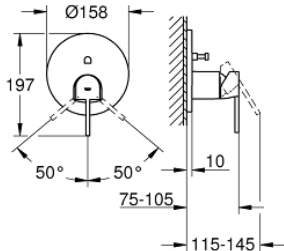

## 24 060 003 GROHE PLUS SINGLE-LEVER MIXER WITH 2-WAY DIVERTER

### PRODUCT DESCRIPTION

- Colour: chrome
- final installation for
  - GROHE Rapido SmartBox (35 604)
  - GROHE SilkMove 46 mm ceramic cartridge
  - GROHE Long-Life finish
  - GROHE FastFixation escutcheon with covered shaft sealing and covered fixing
  - metal escutcheon, retroactively 6° adjustable
  - automatic 2-way diverter
  - outlet B = 27 l/min, outlet C = 27 l/min

### SPARE PARTS, August 2018 – now

- 1: lever (Spare part-nr. 48496000)
  - 2: escutcheon (Spare part-nr. 49118000)
  - 3: Mounting plate (Spare part-nr. 48438000)
  - 4: cap (Spare part-nr. 48495000)
  - 5: Diverter (Spare part-nr. 48442000)
  - 6: Cartridge (Spare part-nr. 46048000)
  - 7: Non-return valve (Spare part-nr. 49085000)
  - 8: Seal (Spare part-nr. 48360000)
  - 9: Temperature limiter (Spare part-nr. 46375000)\*
  - 10: Backflow protection combination (Spare part-nr. 14055000)\*
  - 11: Universal extension set single-lever mixers, 25 mm (Spare part-nr. 14056000)\*
  - 12: Universal extension set single-lever mixers, 50 mm (Spare part-nr. 14057000)\*
- \* Optional accessories