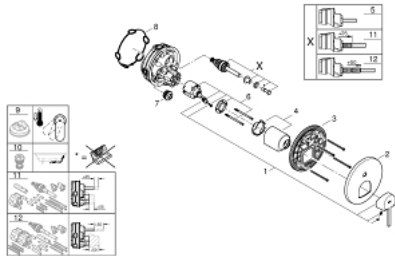

## 24 060 003 GROHE PLUS SINGLE-LEVER MIXER WITH 2-WAY DIVERTER

### PRODUCT DESCRIPTION

- Colour: chrome
- final installation for
  - GROHE Rapido SmartBox (35 604)
  - GROHE SilkMove 46 mm ceramic cartridge
  - GROHE Long-Life finish
  - GROHE FastFixation escutcheon with covered shaft sealing and covered fixing
  - metal escutcheon, retroactively 6° adjustable
  - automatic 2-way diverter
  - outlet B = 27 l/min, outlet C = 27 l/min

### SPARE PARTS, August 2018 – now

- 1: lever (Spare part-nr. 48496000)
  - 2: escutcheon (Spare part-nr. 49118000)
  - 3: Mounting plate (Spare part-nr. 48438000)
  - 4: cap (Spare part-nr. 48495000)
  - 5: Diverter (Spare part-nr. 48442000)
  - 6: Cartridge (Spare part-nr. 46048000)
  - 7: Non-return valve (Spare part-nr. 49085000)
  - 8: Seal (Spare part-nr. 48360000)
  - 9: Temperature limiter (Spare part-nr. 46375000)\*
  - 10: Backflow protection combination (Spare part-nr. 14055000)\*
  - 11: Universal extension set single-lever mixers, 25 mm (Spare part-nr. 14056000)\*
  - 12: Universal extension set single-lever mixers, 50 mm (Spare part-nr. 14057000)\*
- \* Optional accessories