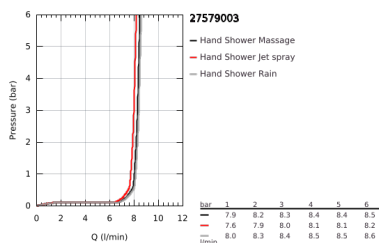

27 579 003 TEMPESTA CUBE 110 SHOWER RAIL SET 3 SPRAYS (RAIN, JET, MASSAGE)

PRODUCT DESCRIPTION

- Colour: Chrome
- Consisting of:
 - hand shower Tempesta Cube 110 (27 574)
 - shower rail, 600 mm (27 523)
 - Relaxaflex hose 1750 mm 1/2" x 1/2" (28 154)
- GROHE Water Saving - Less water, perfect flow
- GROHE SmartSwitch - easily rotate the dial to enjoy your preferred spray option
- GROHE DreamSpray perfect spray pattern
- GROHE Long-Life finish
- GROHE FastFixation (adjustable upper bracket for existing drill holes)
- adjustable glider (turn and glide shower holder)
- SpeedClean anti-limescale system
- Inner WaterGuide - inner insulation for surface and scalding protection
- ShockProof silicone ring prevents damage caused by a shower falling
- maximum flow rate (at 3 bar): 7.4 l/min
- professional edition

27 579 003 TEMPESTA CUBE 110 SHOWER RAIL SET 3 SPRAYS (RAIN, JET, MASSAGE)

SPARE PARTS, November 2021 – now

- 1: Outlet shower holder (Spare part-nr. 48607000)
 - 2: Sliding piece (Spare part-nr. 48609000)
 - 3: Outlet shower holder (Spare part-nr. 48608000)
 - 4: Strainer (Spare part-nr. 0700200M)
 - 5: Spacer (Spare part-nr. 48543001)*
- * Optional accessories