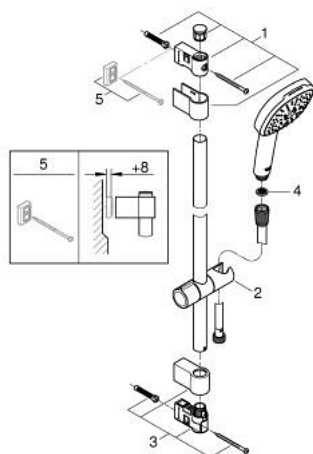

27 579 003 TEMPESTA CUBE 110 SHOWER RAIL SET 3 SPRAYS (RAIN, JET, MASSAGE)

PRODUCT DESCRIPTION

- Colour: Chrome
- Consisting of:
 - hand shower Tempesta Cube 110 (27 574)
 - shower rail, 600 mm (27 523)
 - Relaxaflex hose 1750 mm 1/2" x 1/2" (28 154)
- GROHE Water Saving - Less water, perfect flow
- GROHE SmartSwitch - easily rotate the dial to enjoy your preferred spray option
- GROHE DreamSpray perfect spray pattern
- GROHE Long-Life finish
- GROHE FastFixation (adjustable upper bracket for existing drill holes)
- adjustable glider (turn and glide shower holder)
- SpeedClean anti-limescale system
- Inner WaterGuide - inner insulation for surface and scalding protection
- ShockProof silicone ring prevents damage caused by a shower falling
- maximum flow rate (at 3 bar): 7.4 l/min
- professional edition

27 579 003 TEMPESTA CUBE 110 SHOWER RAIL SET 3 SPRAYS (RAIN, JET, MASSAGE)

SPARE PARTS, November 2021 – now

- 1: Outlet shower holder (Spare part-nr. 48607000)
 - 2: Sliding piece (Spare part-nr. 48609000)
 - 3: Outlet shower holder (Spare part-nr. 48608000)
 - 4: Strainer (Spare part-nr. 0700200M)
 - 5: Spacer (Spare part-nr. 48543001)*
- * Optional accessories