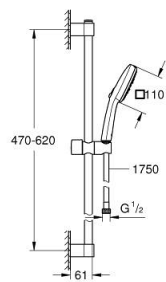

27 579 003 TEMPESTA CUBE 110 SHOWER RAIL SET 3 SPRAYS (RAIN, JET, MASSAGE)

PRODUCT DESCRIPTION

- Colour: Chrome
- Consisting of:
 - hand shower Tempesta Cube 110 (27 574)
 - shower rail, 600 mm (27 523)
 - Relaxaflex hose 1750 mm 1/2" x 1/2" (28 154)
- GROHE Water Saving - Less water, perfect flow
- GROHE SmartSwitch - easily rotate the dial to enjoy your preferred spray option
- GROHE DreamSpray perfect spray pattern
- GROHE Long-Life finish
- GROHE FastFixation (adjustable upper bracket for existing drill holes)
- adjustable glider (turn and glide shower holder)
- SpeedClean anti-limescale system
- Inner WaterGuide - inner insulation for surface and scalding protection
- ShockProof silicone ring prevents damage caused by a shower falling
- maximum flow rate (at 3 bar): 7.4 l/min
- professional edition

27 579 003 TEMPESTA CUBE 110 SHOWER RAIL SET 3 SPRAYS (RAIN, JET, MASSAGE)

SPARE PARTS, November 2021 – now

- 1: Outlet shower holder (Spare part-nr. 48607000)
 - 2: Sliding piece (Spare part-nr. 48609000)
 - 3: Outlet shower holder (Spare part-nr. 48608000)
 - 4: Strainer (Spare part-nr. 0700200M)
 - 5: Spacer (Spare part-nr. 48543001)*
- * Optional accessories