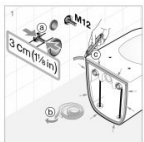

Leveling paste Laufen

H892695000001

Laufen levelling paste

H894614000001