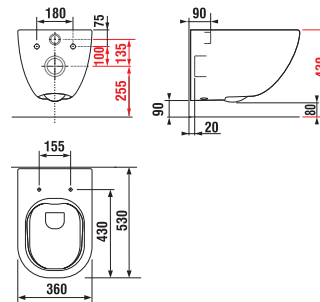

MIO

Wall-hung WC, Rimless, horizontal outlet

DIMENSIONS

Length	530 mm
Width	360 mm
Height	350 mm

COLOURS AND OPTIONS

TECHNICAL DRAWINGS

FEATURES

Serie Mio excel by ability to combine nice smooth design with convenience. The round, elegant, massive shapes of the Mio wall-hung toilet brings a pleasant design. The contrast of the full body of the toilet and the ultra-thin seat is a beautiful detail. Novelty is two new colour versions: white matte (batch 757) and elegant black matte (batch 716) variant. Classic white (batch 000) is also available. For easier maintenance, the toilet can be ordered with a specially developed surface treatment of JIKA Perla ceramics (batch 100), which extends the lifetime of the product. The Rimless design prevents deposition of dirt and bacteria in hard-to-reach spots, which makes WC cleaning much simpler. The Dual Flush mechanism saves water flow with the option of 3 or 4.5 liters. We provide an extended warranty of 10 years for JIKA ceramic products.

Back to wall

Fixing kit: **Included**

Flushing system: **Washdown**

Installation type: **Wall-hung**

Outlet type: **Horizontal**

Rim type: **Rimless**

Shape: **Round**

COMPATIBLE WITH