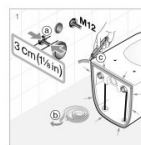

DEEP BY JIKA

Wall-hung WC, Rimless, visible montage, horizontal waste

DIMENSIONS

Length	510 mm
Width	360 mm
Height	345 mm

COLOURS AND OPTIONS

TECHNICAL DRAWINGS

FEATURES

Simple and clean lines and softly rounded edges are the typical design features of Deep by JIKA series. All variants are attractive for their modern shapes and perfect coordination of all details. The wall-hung toilet Rimless with a visible montage has a washdown flushing system and also saves water cistern to the Dual Flush system with the option of flushing only 4.5/3 or 4/2 liters of water. The contrast of the full body of the toilet and the ultra-thin seat is a beautiful detail of this product (the seat must be ordered separately). JIKA provides a 10-year warranty on the ceramic cistern.

Back to wall

Flushing system: **Washdown**

Installation type: **Wall-hung**

Outlet type: **Horizontal**

Rim type: **Rimless**

Shape: **Square**

COMPATIBLE WITH

WC seat and cover,
removable, duroplast,
stainless steel hinges

H894652###0001

Basic WC system for wall-
hung toilets

H895651###0001

WC system module for
wall-hung toilets with
preparation for a bidet toilet

H895652###0001

Leveling paste Laufen

H8926950000001

Laufen levelling tape