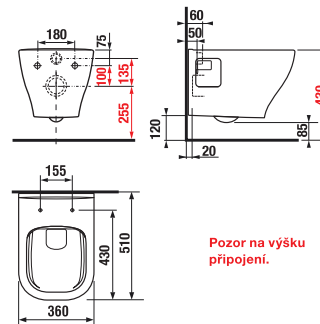

DEEP BY JIKA

Wall-hung WC, Rimless, visible montage, horizontal waste

DIMENSIONS

Length	510 mm
Width	360 mm
Height	345 mm

COLOURS AND OPTIONS

TECHNICAL DRAWINGS

FEATURES

Simple and clean lines and softly rounded edges are the typical design features of Deep by JIKA series. All variants are attractive for their modern shapes and perfect coordination of all details. The wall-hung toilet Rimless with a visible montage has a washdown flushing system and also saves water cistern to the Dual Flush system with the option of flushing only 4.5/3 or 4/2 liters of water. The contrast of the full body of the toilet and the ultra-thin seat is a beautiful detail of this product (the seat must be ordered separately). JIKA provides a 10-year warranty on the ceramic cistern.

Back to wall

Flushing system: **Washdown**

Installation type: **Wall-hung**

Outlet type: **Horizontal**

Rim type: **Rimless**

Shape: **Square**

COMPATIBLE WITH

WC seat and cover,
removable, duroplast,
stainless steel hinges