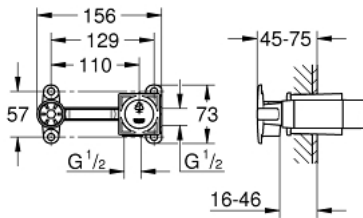

23 200 000 SINGLE-LEVER MIXER 1/2", CONCEALED BODY

PRODUCT DESCRIPTION

- for 2 hole basin mixer
- wall installation
- without finishing trim set
- GROHE SilkMove 35 mm ceramic cartridge
- adjustable flow rate limiter
- installation depth 45 to 75 mm
- DR-brass
- installation device

23 200 000 SINGLE-LEVER MIXER 1/2", CONCEALED BODY

SPARE PARTS, February 2011 – May 2022

1: Cartridge (Spare part-nr. 46374000)

2: Socket Spanner (Spare part-nr. 19332000)*

* Optional accessories