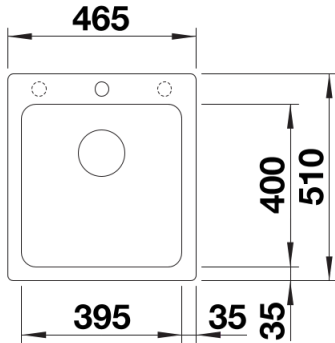

Colours

Available colours:

- black
- anthracite
- rock grey
- alu metallic
- white
- tartufo
- coffee

SILGRANIT anthracite

Scope of supply

- waste kit with space-saving pipe
- 3 ½" basket strainer

Details

Top view

Cut-out

Front view

Side view