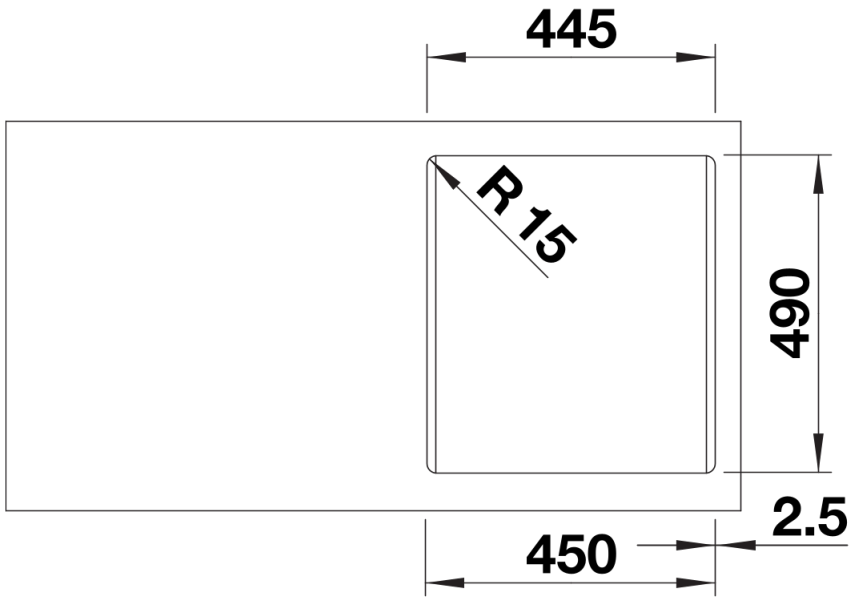

Colours

Available colours:

- black
- anthracite
- rock grey
- alu metallic
- white
- tartufo
- coffee

SILGRANIT anthracite

Scope of supply

- waste kit with space-saving pipe
- 3 ½" basket strainer

Details

Top view

Cut-out

Front view

Side view