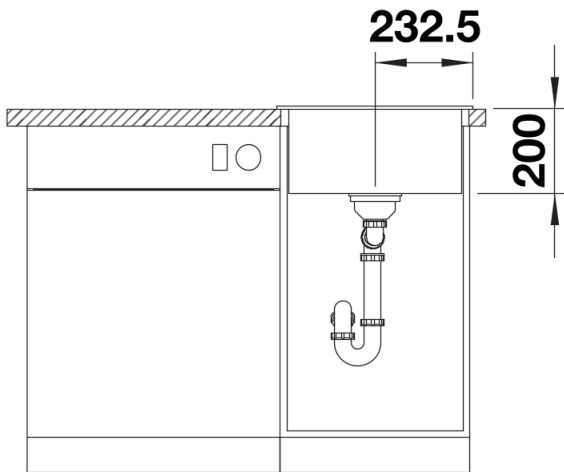

Colours

Available colours:

- black
- anthracite
- rock grey
- alu metallic
- white
- tartufo
- coffee

SILGRANIT anthracite

Scope of supply

- waste kit with space-saving pipe
- 3 ½" basket strainer

Details

Top view

Cut-out

Front view

Side view