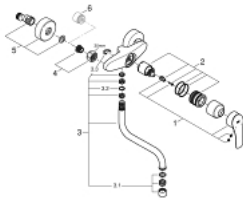

31 391 003 **EUROSMART SINGLE-LEVER SINK MIXER 1/2"**

PRODUCT DESCRIPTION

- Colour: chrome
- wall mounted
- GROHE Long-Life finish
- GROHE SilkMove 35 mm ceramic cartridge
- adjustable flow rate limiter
- swivel tubular spout
- swivel area 360°
- projection 216 mm
- S-unions
- maximum flow rate (at 3 bar): 13.5 l/min
- professional edition

31 391 003 EUROSMART SINGLE-LEVER SINK MIXER 1/2"

SPARE PARTS, September 2019 – now

- 1: Lever (Spare part-nr. 48542000)
- 2: Cartridge (Spare part-nr. 46374000)
- 3: S-spout (Spare part-nr. 13370000)
- 3.1: Mousseur (Spare part-nr. 06574000)
- 3.2: Sealing washer (Spare part-nr. 0128500M)
- 3.3: Safety ring (Spare part-nr. 0485300M)
- 4: Screw connection 1/2" (Spare part-nr. 45044000)
- 5: S-union (Spare part-nr. 12662000)
- 6: Extension 3/4", 20 mm (Spare part-nr. 0713000M)*
- 7: Special spanner (Spare part-nr. 19377000)*