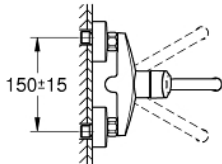

31 391 003 **EUROSMART SINGLE-LEVER SINK MIXER 1/2"**

PRODUCT DESCRIPTION

- Colour: chrome
- wall mounted
- GROHE Long-Life finish
- GROHE SilkMove 35 mm ceramic cartridge
- adjustable flow rate limiter
- swivel tubular spout
- swivel area 360°
- projection 216 mm
- S-unions
- maximum flow rate (at 3 bar): 13.5 l/min
- professional edition

31 391 003 EUROSMART SINGLE-LEVER SINK MIXER 1/2"

SPARE PARTS, September 2019 – now

- 1: Lever (Spare part-nr. 48542000)
- 2: Cartridge (Spare part-nr. 46374000)
- 3: S-spout (Spare part-nr. 13370000)
- 3.1: Mousseur (Spare part-nr. 06574000)
- 3.2: Sealing washer (Spare part-nr. 0128500M)
- 3.3: Safety ring (Spare part-nr. 0485300M)
- 4: Screw connection 1/2" (Spare part-nr. 45044000)
- 5: S-union (Spare part-nr. 12662000)
- 6: Extension 3/4", 20 mm (Spare part-nr. 0713000M)*
- 7: Special spanner (Spare part-nr. 19377000)*