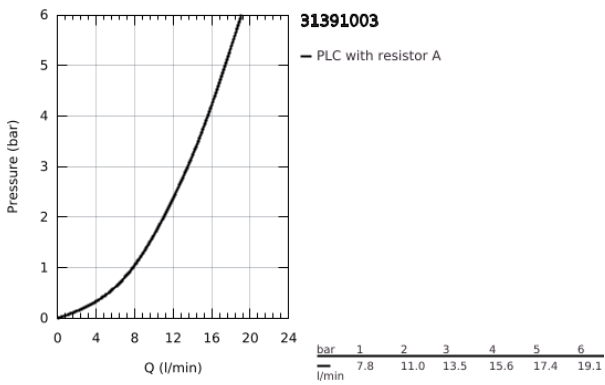

31 391 003 **EUROSMART SINGLE-LEVER SINK MIXER 1/2"**

PRODUCT DESCRIPTION

- Colour: chrome
- wall mounted
- GROHE Long-Life finish
- GROHE SilkMove 35 mm ceramic cartridge
- adjustable flow rate limiter
- swivel tubular spout
- swivel area 360°
- projection 216 mm
- S-unions
- maximum flow rate (at 3 bar): 13.5 l/min
- professional edition

31 391 003 EUROSMART SINGLE-LEVER SINK MIXER 1/2"

SPARE PARTS, September 2019 – now

- 1: Lever (Spare part-nr. 48542000)
- 2: Cartridge (Spare part-nr. 46374000)
- 3: S-spout (Spare part-nr. 13370000)
- 3.1: Mousseur (Spare part-nr. 06574000)
- 3.2: Sealing washer (Spare part-nr. 0128500M)
- 3.3: Safety ring (Spare part-nr. 0485300M)
- 4: Screw connection 1/2" (Spare part-nr. 45044000)
- 5: S-union (Spare part-nr. 12662000)
- 6: Extension 3/4", 20 mm (Spare part-nr. 0713000M)*
- 7: Special spanner (Spare part-nr. 19377000)*