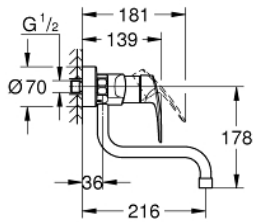

31 391 003 **EUROSMART SINGLE-LEVER SINK MIXER 1/2"**

PRODUCT DESCRIPTION

- Colour: chrome
- wall mounted
- GROHE Long-Life finish
- GROHE SilkMove 35 mm ceramic cartridge
- adjustable flow rate limiter
- swivel tubular spout
- swivel area 360°
- projection 216 mm
- S-unions
- maximum flow rate (at 3 bar): 13.5 l/min
- professional edition

31 391 003 EUROSMART SINGLE-LEVER SINK MIXER 1/2"

SPARE PARTS, September 2019 – now

- 1: Lever (Spare part-nr. 48542000)
- 2: Cartridge (Spare part-nr. 46374000)
- 3: S-spout (Spare part-nr. 13370000)
- 3.1: Mousseur (Spare part-nr. 06574000)
- 3.2: Sealing washer (Spare part-nr. 0128500M)
- 3.3: Safety ring (Spare part-nr. 0485300M)
- 4: Screw connection 1/2" (Spare part-nr. 45044000)
- 5: S-union (Spare part-nr. 12662000)
- 6: Extension 3/4", 20 mm (Spare part-nr. 0713000M)*
- 7: Special spanner (Spare part-nr. 19377000)*