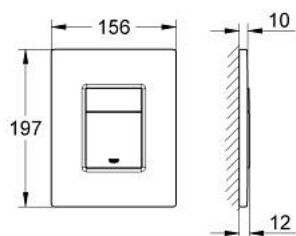

38 732 KF0 SKATE COSMOPOLITAN FLUSH PLATE

PRODUCT DESCRIPTION

- Colour: phantom black
- for dual flush or start & stop actuation
- for pneumatic drop valve AV1
- for vertical and horizontal installation
- GROHE Water Saving - Less water, perfect flow
- for combination with Rapid SL 1.13 m with GD 2 cistern
- for use with Rapid SLX please order shaft 66 791 000 (sold separately)

38 732 KF0 SKATE COSMOPOLITAN FLUSH PLATE

SPARE PARTS, April 2022 – now

1: Top plate with push button (Spare part-nr. 42371KF0)

2: Screw (Spare part-nr. 6636200M)

3: Frame (Spare part-nr. 43207000)

4: Fixing set (Spare part-nr. 4308500M)*