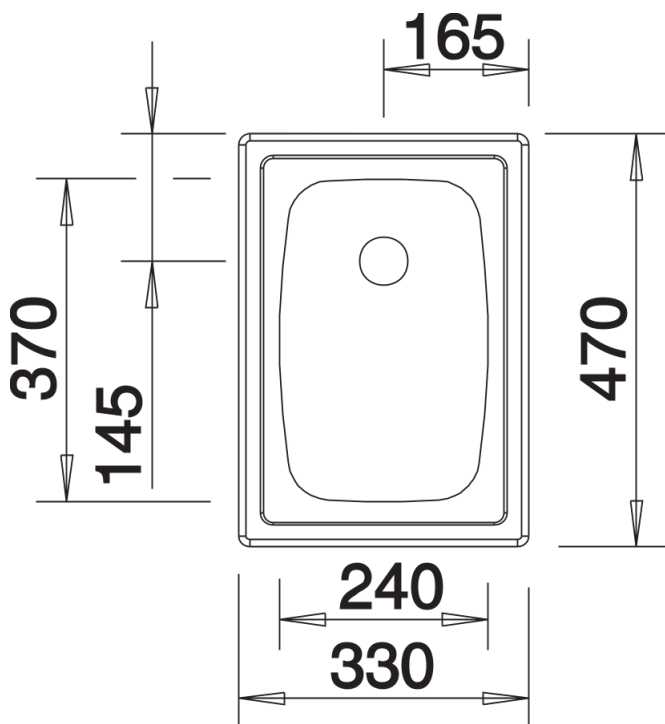

## Product information sheet TOP EE 3 x 4

Item no. 501067

### Benefits

---

- Practical solution for simple requirements
- 1 ½" stainless steel outlet

## Planning information

---

- Please order 1 ½" waste kit separately.
- Bowl dimensions: 240 x 370 x 150 mm
- Cut-out dimensions: 312 x 452 mm

## Details

---

Top view