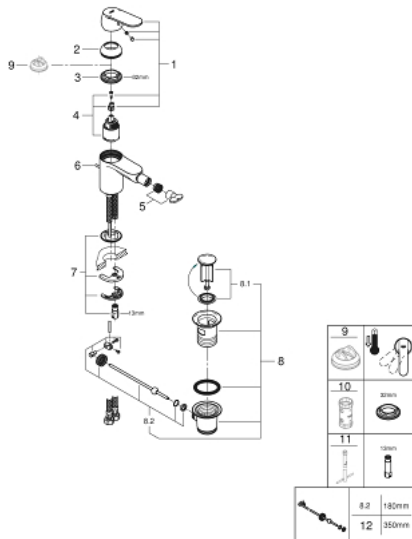

32 839 000 **EUROSMART COSMOPOLITAN BIDET MIXER 1/2"**
S-SIZE

PRODUCT DESCRIPTION

- Colour: Chrome
- monobloc installation
- metal lever
- GROHE SilkMove 35 mm ceramic cartridge
- GROHE Long-Life finish
- GROHE Water Saving - Less water, perfect flow
- maximum flow rate (at 3 bar): 5 l/min
- GROHE FastFixation installation system with centering support
- ball-joint mousseur
- pop-up waste set 1 1/4"
- flexible connection hoses
- optional temperature limiter (46 375 000)

32 839 000 **EUROSMART COSMOPOLITAN BIDET MIXER 1/2"**
S-SIZE

SPARE PARTS, August 2009 – now

- 1: Lever (Spare part-nr. 46681000)
- 2: Shield for cross handle (Spare part-nr. 46492000)
- 3: Screw coupling (Spare part-nr. 46460000)
- 4: Cartridge (Spare part-nr. 46374000)
- 5: Flow restrictor (Spare part-nr. 13998000)
- 6: Pop-up rod (Spare part-nr. 46739000)
- 7: Shank mounting kit (Spare part-nr. 46671000)
- 8: Pop-up waste set 1 1/4" (Spare part-nr. 28910000)
- 8.1: Chrome bath plug (Spare part-nr. 07182000)
- 8.2: Eccentric rod (Spare part-nr. 07052000)
- 9: Temperature limiter (Spare part-nr. 46375000)*
- 10: Socket Spanner (Spare part-nr. 19332000)*
- 11: Mounting wrench (Spare part-nr. 19017000)*
- 12: Eccentric rod (Spare part-nr. 07341000)*