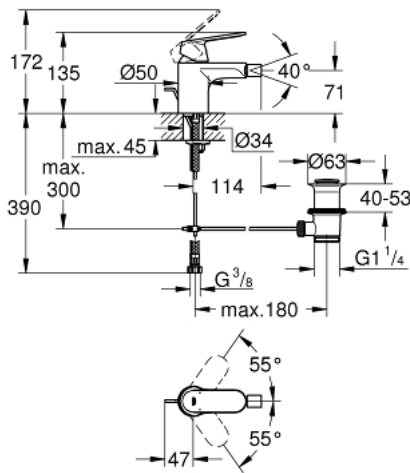

32 839 000 **EUROSMART COSMOPOLITAN BIDET MIXER 1/2"**
S-SIZE

PRODUCT DESCRIPTION

- Colour: Chrome
- monobloc installation
- metal lever
- GROHE SilkMove 35 mm ceramic cartridge
- GROHE Long-Life finish
- GROHE Water Saving - Less water, perfect flow
- maximum flow rate (at 3 bar): 5 l/min
- GROHE FastFixation installation system with centering support
- ball-joint mousseur
- pop-up waste set 1 1/4"
- flexible connection hoses
- optional temperature limiter (46 375 000)

32 839 000 **EUROSMART COSMOPOLITAN BIDET MIXER 1/2"**
S-SIZE

SPARE PARTS, August 2009 – now

- 1: Lever (Spare part-nr. 46681000)
- 2: Shield for cross handle (Spare part-nr. 46492000)
- 3: Screw coupling (Spare part-nr. 46460000)
- 4: Cartridge (Spare part-nr. 46374000)
- 5: Flow restrictor (Spare part-nr. 13998000)
- 6: Pop-up rod (Spare part-nr. 46739000)
- 7: Shank mounting kit (Spare part-nr. 46671000)
- 8: Pop-up waste set 1 1/4" (Spare part-nr. 28910000)
- 8.1: Chrome bath plug (Spare part-nr. 07182000)
- 8.2: Eccentric rod (Spare part-nr. 07052000)
- 9: Temperature limiter (Spare part-nr. 46375000)*
- 10: Socket Spanner (Spare part-nr. 19332000)*
- 11: Mounting wrench (Spare part-nr. 19017000)*
- 12: Eccentric rod (Spare part-nr. 07341000)*