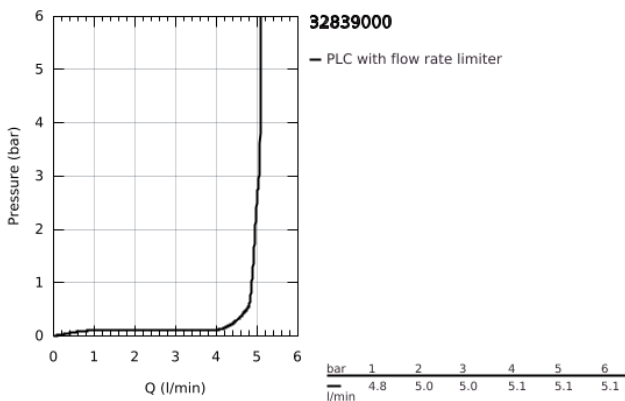

32 839 000 **EUROSMART COSMOPOLITAN BIDET MIXER 1/2"**
S-SIZE

PRODUCT DESCRIPTION

- Colour: Chrome
- monobloc installation
- metal lever
- GROHE SilkMove 35 mm ceramic cartridge
- GROHE Long-Life finish
- GROHE Water Saving - Less water, perfect flow
- maximum flow rate (at 3 bar): 5 l/min
- GROHE FastFixation installation system with centering support
- ball-joint mousseur
- pop-up waste set 1 1/4"
- flexible connection hoses
- optional temperature limiter (46 375 000)

32 839 000 **EUROSMART COSMOPOLITAN BIDET MIXER 1/2"**
S-SIZE

SPARE PARTS, August 2009 – now

- 1: Lever (Spare part-nr. 46681000)
- 2: Shield for cross handle (Spare part-nr. 46492000)
- 3: Screw coupling (Spare part-nr. 46460000)
- 4: Cartridge (Spare part-nr. 46374000)
- 5: Flow restrictor (Spare part-nr. 13998000)
- 6: Pop-up rod (Spare part-nr. 46739000)
- 7: Shank mounting kit (Spare part-nr. 46671000)
- 8: Pop-up waste set 1 1/4" (Spare part-nr. 28910000)
- 8.1: Chrome bath plug (Spare part-nr. 07182000)
- 8.2: Eccentric rod (Spare part-nr. 07052000)
- 9: Temperature limiter (Spare part-nr. 46375000)*
- 10: Socket Spanner (Spare part-nr. 19332000)*
- 11: Mounting wrench (Spare part-nr. 19017000)*
- 12: Eccentric rod (Spare part-nr. 07341000)*