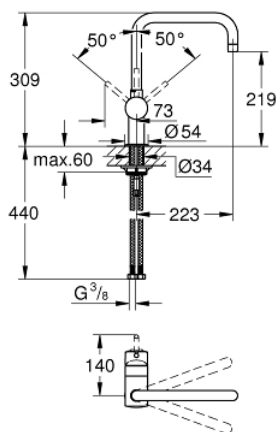

32 488 000 MINTA SINGLE-LEVER SINK MIXER 1/2"

PRODUCT DESCRIPTION

- Colour: Chrome
- U spout
- monobloc installation
- GROHE Long-Life finish
- GROHE SilkMove 46 mm ceramic cartridge
- adjustable flow rate limiter
- selectable swivel area : 0° / 150° / 360°
- swivel tubular spout
- flexible connection hoses
- rapid installation system
- optional temperature limiter (46 308 000)
- maximum flow rate (at 3 bar): 11.5 l/min

32 488 000 MINTA SINGLE-LEVER SINK MIXER 1/2"

SPARE PARTS, March 2007 – October 2014

- 1: Lever (Spare part-nr. 46015000)
- 2: Shield for cross handle (Spare part-nr. 46025000)
- 3: Cartridge (Spare part-nr. 46048000)
- 4: Biflo spout (Spare part-nr. 13096000)
- 4.1: Sealing washer (Spare part-nr. 0128500M)
- 4.2: Safety ring (Spare part-nr. 0485300M)
- 4.3: Flow restrictor (Spare part-nr. 13928000)
- 5: Shank mounting kit (Spare part-nr. 46249000)
- 6: Mounting wrench (Spare part-nr. 19017000)*