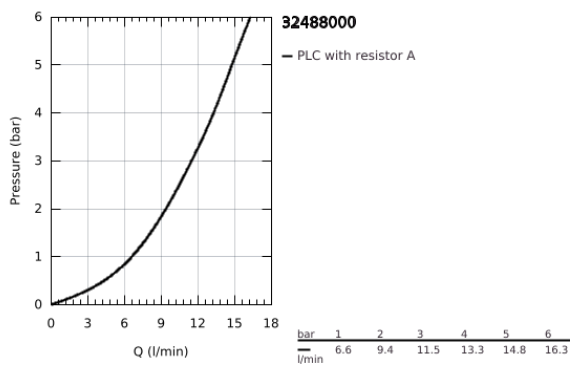

32 488 000 MINTA SINGLE-LEVER SINK MIXER 1/2"

PRODUCT DESCRIPTION

- Colour: Chrome
- U spout
- monobloc installation
- GROHE Long-Life finish
- GROHE SilkMove 46 mm ceramic cartridge
- adjustable flow rate limiter
- selectable swivel area : 0° / 150° / 360°
- swivel tubular spout
- flexible connection hoses
- rapid installation system
- optional temperature limiter (46 308 000)
- maximum flow rate (at 3 bar): 11.5 l/min

32 488 000 MINTA SINGLE-LEVER SINK MIXER 1/2"

SPARE PARTS, March 2007 – October 2014

- 1: Lever (Spare part-nr. 46015000)
- 2: Shield for cross handle (Spare part-nr. 46025000)
- 3: Cartridge (Spare part-nr. 46048000)
- 4: Biflo spout (Spare part-nr. 13096000)
- 4.1: Sealing washer (Spare part-nr. 0128500M)
- 4.2: Safety ring (Spare part-nr. 0485300M)
- 4.3: Flow restrictor (Spare part-nr. 13928000)
- 5: Shank mounting kit (Spare part-nr. 46249000)
- 6: Mounting wrench (Spare part-nr. 19017000)*