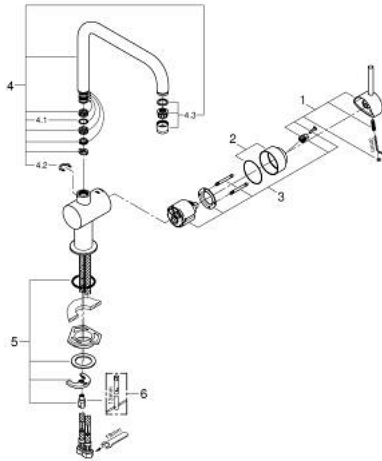

32 488 000 MINTA SINGLE-LEVER SINK MIXER 1/2"

PRODUCT DESCRIPTION

- Colour: Chrome
- U spout
- monobloc installation
- GROHE Long-Life finish
- GROHE SilkMove 46 mm ceramic cartridge
- adjustable flow rate limiter
- selectable swivel area : 0° / 150° / 360°
- swivel tubular spout
- flexible connection hoses
- rapid installation system
- optional temperature limiter (46 308 000)
- maximum flow rate (at 3 bar): 11.5 l/min

32 488 000 MINTA SINGLE-LEVER SINK MIXER 1/2"

SPARE PARTS, March 2007 – October 2014

- 1: Lever (Spare part-nr. 46015000)
- 2: Shield for cross handle (Spare part-nr. 46025000)
- 3: Cartridge (Spare part-nr. 46048000)
- 4: Biflo spout (Spare part-nr. 13096000)
- 4.1: Sealing washer (Spare part-nr. 0128500M)
- 4.2: Safety ring (Spare part-nr. 0485300M)
- 4.3: Flow restrictor (Spare part-nr. 13928000)
- 5: Shank mounting kit (Spare part-nr. 46249000)
- 6: Mounting wrench (Spare part-nr. 19017000)*