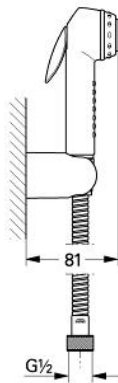

## 27 812 IL0 TRIGGER SPRAY 30 WALL HOLDER SET 1 SPRAY

### PRODUCT DESCRIPTION

- Colour: chrome/white
- consists of:
  - trigger spray in silver metallic 28 020 F00
  - wall shower holder 28 605
  - shower hose
  - (28 102)
- minimum pressure 1,0 bar

## 27 812 IL0 TRIGGER SPRAY 30 WALL HOLDER SET 1 SPRAY

**SPARE PARTS**, December 2003 – now

1: Hand shower 1 spray (Order-nr. 28020L00)

2: Metal hose (Order-nr. 28102000)

3: Wall shower holder (Order-nr. 28605000)