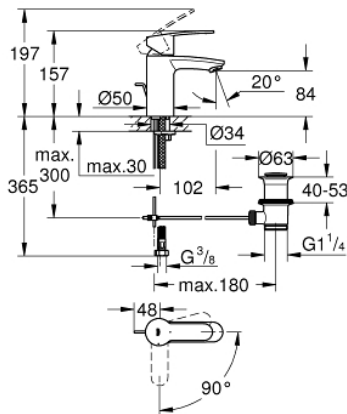

23 374 20E **EUROSTYLE COSMOPOLITAN BASIN MIXER 1/2"**
S-SIZE

PRODUCT DESCRIPTION

- Colour: Chrome
 - monobloc installation
 - metal lever
 - GROHE SilkMove Energy Saving 35 mm ceramic cartridge with energy saving function via cold start
 - adjustable flow rate limiter
 - temperature limiter
 - GROHE Long-Life finish
 - GROHE Water Saving - Less water, perfect flow
 - maximum flow rate (at 3 bar): 5 l/min
 - GROHE FastFixation installation system with centering support
 - pop-up waste set 1 1/4"
-
- flexible connection hoses
-
- min. recommended pressure 1.0 bar

23 374 20E EUROSTYLE COSMOPOLITAN BASIN MIXER 1/2" S-SIZE

SPARE PARTS, July 2017 – now

- 1: Lever (Spare part-nr. 46829000)
- 2: Shield for cross handle (Spare part-nr. 46492000)
- 3: Screw coupling (Spare part-nr. 46460000)
- 4: Cartridge (Spare part-nr. 46863000)
- 5: Pop-up rod (Spare part-nr. 46739000)
- 6: Flow restrictor (Spare part-nr. 48159000)
- 7: Shank mounting kit (Spare part-nr. 46671000)
- 8: Pop-up waste set 1 1/4" (Spare part-nr. 28910000)
- 8.1: Chrome bath plug (Spare part-nr. 07182000)
- 8.2: Eccentric rod (Spare part-nr. 07052000)
- 9: Socket Spanner (Spare part-nr. 19332000)*
- 10: Mounting wrench (Spare part-nr. 19017000)*
- 11: Eccentric rod (Spare part-nr. 07341000)*