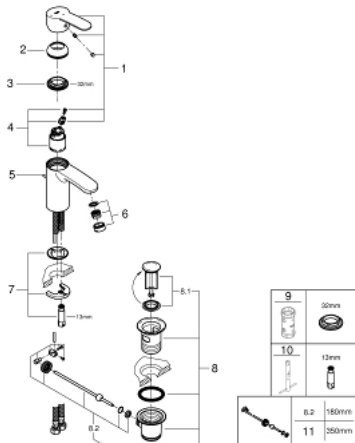

23 374 20E **EUROSTYLE COSMOPOLITAN BASIN MIXER 1/2"**
S-SIZE

PRODUCT DESCRIPTION

- Colour: Chrome
 - monobloc installation
 - metal lever
 - GROHE SilkMove Energy Saving 35 mm ceramic cartridge with energy saving function via cold start
 - adjustable flow rate limiter
 - temperature limiter
 - GROHE Long-Life finish
 - GROHE Water Saving - Less water, perfect flow
 - maximum flow rate (at 3 bar): 5 l/min
 - GROHE FastFixation installation system with centering support
 - pop-up waste set 1 1/4"
-
- flexible connection hoses
-
- min. recommended pressure 1.0 bar

23 374 20E EUROSTYLE COSMOPOLITAN BASIN MIXER 1/2" S-SIZE

SPARE PARTS, July 2017 – now

- 1: Lever (Spare part-nr. 46829000)
- 2: Shield for cross handle (Spare part-nr. 46492000)
- 3: Screw coupling (Spare part-nr. 46460000)
- 4: Cartridge (Spare part-nr. 46863000)
- 5: Pop-up rod (Spare part-nr. 46739000)
- 6: Flow restrictor (Spare part-nr. 48159000)
- 7: Shank mounting kit (Spare part-nr. 46671000)
- 8: Pop-up waste set 1 1/4" (Spare part-nr. 28910000)
- 8.1: Chrome bath plug (Spare part-nr. 07182000)
- 8.2: Eccentric rod (Spare part-nr. 07052000)
- 9: Socket Spanner (Spare part-nr. 19332000)*
- 10: Mounting wrench (Spare part-nr. 19017000)*
- 11: Eccentric rod (Spare part-nr. 07341000)*