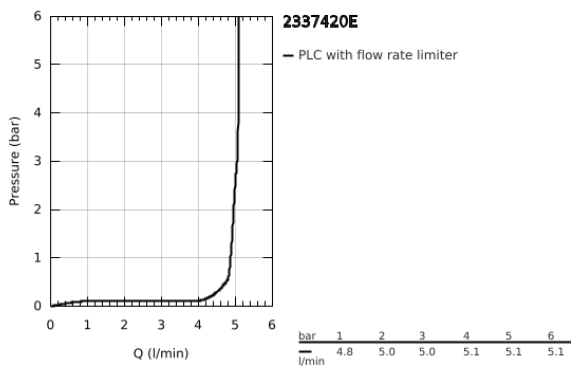

23 374 20E **EUROSTYLE COSMOPOLITAN BASIN MIXER 1/2"**
S-SIZE

PRODUCT DESCRIPTION

- Colour: Chrome
 - monobloc installation
 - metal lever
 - GROHE SilkMove Energy Saving 35 mm ceramic cartridge with energy saving function via cold start
 - adjustable flow rate limiter
 - temperature limiter
 - GROHE Long-Life finish
 - GROHE Water Saving - Less water, perfect flow
 - maximum flow rate (at 3 bar): 5 l/min
 - GROHE FastFixation installation system with centering support
 - pop-up waste set 1 1/4"
-
- flexible connection hoses
-
- min. recommended pressure 1.0 bar

23 374 20E EUROSTYLE COSMOPOLITAN BASIN MIXER 1/2" S-SIZE

SPARE PARTS, July 2017 – now

- 1: Lever (Spare part-nr. 46829000)
- 2: Shield for cross handle (Spare part-nr. 46492000)
- 3: Screw coupling (Spare part-nr. 46460000)
- 4: Cartridge (Spare part-nr. 46863000)
- 5: Pop-up rod (Spare part-nr. 46739000)
- 6: Flow restrictor (Spare part-nr. 48159000)
- 7: Shank mounting kit (Spare part-nr. 46671000)
- 8: Pop-up waste set 1 1/4" (Spare part-nr. 28910000)
- 8.1: Chrome bath plug (Spare part-nr. 07182000)
- 8.2: Eccentric rod (Spare part-nr. 07052000)
- 9: Socket Spanner (Spare part-nr. 19332000)*
- 10: Mounting wrench (Spare part-nr. 19017000)*
- 11: Eccentric rod (Spare part-nr. 07341000)*