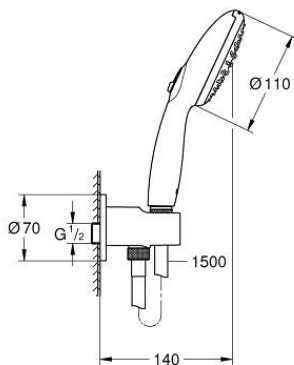

## 26 406 243 3 TEMPESTA 110 WALL HOLDER SET 2 SPRAYS (RAIN, JET)

### PRODUCT DESCRIPTION

- Colour: matte black
- Consisting of:
  - hand shower Tempesta 110 (26 161)
  - shower outlet elbow 1/2" with wall shower holder (28 628)
  - male thread
  - protected against backflow
  - shower hose 1500 mm 1/2" x 1/2"
  - GROHE Water Saving - Less water, perfect flow
  - GROHE SmartSwitch - easily rotate the dial to enjoy your preferred spray option
  - GROHE DreamSpray perfect spray pattern
  - SpeedClean anti-limescale system
  - Inner WaterGuide - inner insulation for surface and scalding protection
  - ShockProof silicone ring prevents damage caused by a shower falling
  - maximum flow rate (at 3 bar): 7.4 l/min
  - min. recommended pressure 1.0 bar
  - suitable for instantaneous heater
  - professional edition

26 406 243 3 **TEMPESTA 110 WALL HOLDER SET 2 SPRAYS (RAIN, JET)**

**SPARE PARTS**, February 2023 – now

1: Strainer (Spare part-nr. 0700200M)

2: Non-return valve (Spare part-nr. 08565000)