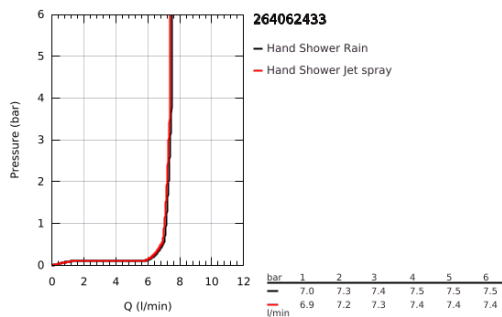

## 26 406 243 3 TEMPESTA 110 WALL HOLDER SET 2 SPRAYS (RAIN, JET)

### PRODUCT DESCRIPTION

- Colour: matte black
- Consisting of:
  - hand shower Tempesta 110 (26 161)
  - shower outlet elbow 1/2" with wall shower holder (28 628)
  - male thread
  - protected against backflow
  - shower hose 1500 mm 1/2" x 1/2"
  - GROHE Water Saving - Less water, perfect flow
  - GROHE SmartSwitch - easily rotate the dial to enjoy your preferred spray option
  - GROHE DreamSpray perfect spray pattern
  - SpeedClean anti-limescale system
  - Inner WaterGuide - inner insulation for surface and scalding protection
  - ShockProof silicone ring prevents damage caused by a shower falling
  - maximum flow rate (at 3 bar): 7.4 l/min
  - min. recommended pressure 1.0 bar
  - suitable for instantaneous heater
  - professional edition