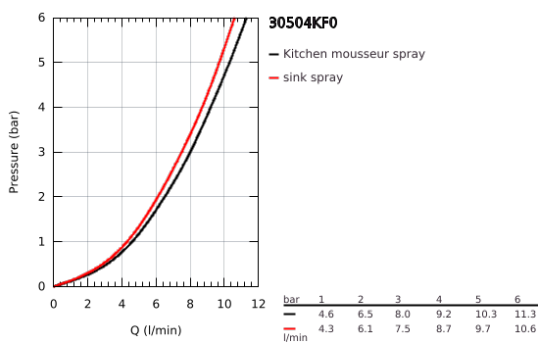

### 30 504 KF0 ESSENCE SINGLE-LEVER SINK MIXER 1/2"

**PRODUCT DESCRIPTION**

- Colour: phantom black
- GROHE SilkMove 28 mm ceramic cartridge
- pull-out dual spray - switching between regular flow and spray
- diverter: laminar spray/SpeedClean shower jet
- automatic return to laminar spray
- metal spray
- swivel tubular spout
- swivel area 360°
- integrated non-return valve
- protected against backflow
- flexible connection hoses
- metal fixation set
- integrated temperature limiter
- maximum flow rate (at 3 bar): 8 l/min

## 30 504 KF0 ESSENCE SINGLE-LEVER SINK MIXER 1/2"