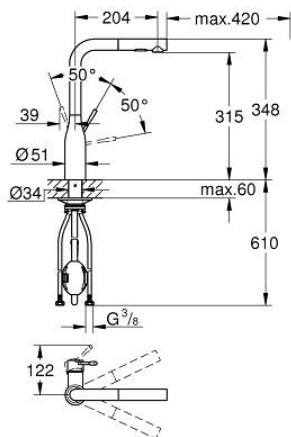

### 30 504 KF0 ESSENCE SINGLE-LEVER SINK MIXER 1/2"

**PRODUCT DESCRIPTION**

- Colour: phantom black
- GROHE SilkMove 28 mm ceramic cartridge
- pull-out dual spray - switching between regular flow and spray
- diverter: laminar spray/SpeedClean shower jet
- automatic return to laminar spray
- metal spray
- swivel tubular spout
- swivel area 360°
- integrated non-return valve
- protected against backflow
- flexible connection hoses
- metal fixation set
- integrated temperature limiter
- maximum flow rate (at 3 bar): 8 l/min

## 30 504 KF0 ESSENCE SINGLE-LEVER SINK MIXER 1/2"

### SPARE PARTS, June 2022 – now

- 1: lever (Spare part-nr. 46927KF0)
- 2: Cartridge (Spare part-nr. 46580000)
- 3: Hand shower (Spare part-nr. 46926KF0)
- 3.1: Dirt strainer (Spare part-nr. 0676800M)
- 3.2: Non-return valve (Spare part-nr. 08565000)
- 3.3: Flow straightener (Spare part-nr. 48275000)
- 4: Hose for sink mixer with pull-out dual spray or mousseur (Spare part-nr. 48293000)
- 5: Shank fastening assembly (Spare part-nr. 48384000)
- 6: Support plate (Spare part-nr. 05334000)