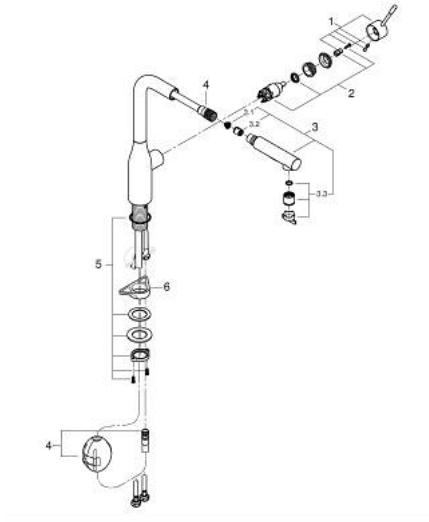

### 30 504 KF0 ESSENCE SINGLE-LEVER SINK MIXER 1/2"

**PRODUCT DESCRIPTION**

- Colour: phantom black
- GROHE SilkMove 28 mm ceramic cartridge
- pull-out dual spray - switching between regular flow and spray
- diverter: laminar spray/SpeedClean shower jet
- automatic return to laminar spray
- metal spray
- swivel tubular spout
- swivel area 360°
- integrated non-return valve
- protected against backflow
- flexible connection hoses
- metal fixation set
- integrated temperature limiter
- maximum flow rate (at 3 bar): 8 l/min

## 30 504 KF0 ESSENCE SINGLE-LEVER SINK MIXER 1/2"

### SPARE PARTS, June 2022 – now

- 1: lever (Spare part-nr. 46927KF0)
- 2: Cartridge (Spare part-nr. 46580000)
- 3: Hand shower (Spare part-nr. 46926KF0)
- 3.1: Dirt strainer (Spare part-nr. 0676800M)
- 3.2: Non-return valve (Spare part-nr. 08565000)
- 3.3: Flow straightener (Spare part-nr. 48275000)
- 4: Hose for sink mixer with pull-out dual spray or mousseur (Spare part-nr. 48293000)
- 5: Shank fastening assembly (Spare part-nr. 48384000)
- 6: Support plate (Spare part-nr. 05334000)