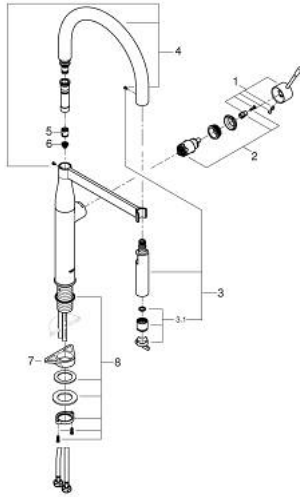

30 503 000 ESSENCE SINGLE-LEVER SINK MIXER 1/2"

PRODUCT DESCRIPTION

- Colour: Chrome
- monobloc installation
- GROHE Long-Life finish
- 28 mm ceramic cartridge with GROHE SilkMove
- flow strainer
- with integrated temperature limiter
- professional spray
- with flexible, hygienic GROHFlexx kitchen santoprene hose
- diverter: laminar spray/SpeedClean shower jet
- automatic return to laminar spray
- metal spray
- GROHE Magnetic Docking guarantees easy retraction and smooth docking of the spray head back to the starting position
- swivel spout
- swivel area 360°
- protected against backflow
- flexible connection hoses
- metal fixation set
- maximum flow rate (at 3 bar): 8 l/min
- professional edition
- replaces Essence sink mixer 30 294 xx0

30 503 000 **ESSENCE SINGLE-LEVER SINK MIXER 1/2"**

SPARE PARTS, August 2020 – now

- 1: Lever (Spare part-nr. 46927000)
- 2: Cartridge (Spare part-nr. 46963000)
- 3: Hand shower (Spare part-nr. 46965000)
- 3.1: Flow straightener (Spare part-nr. 48347000)
- 4: Shower hose (Spare part-nr. 46964KK0)
- 5: Non-return valve (Spare part-nr. 08565000)
- 6: Strainer (Spare part-nr. 0676800M)
- 7: Support plate (Spare part-nr. 05334000)
- 8: Shank fastening assembly (Spare part-nr. 48384000)