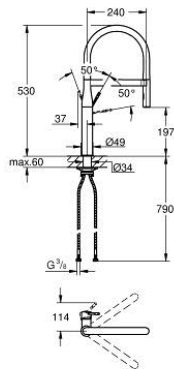

30 503 000 ESSENCE SINGLE-LEVER SINK MIXER 1/2"

PRODUCT DESCRIPTION

- Colour: Chrome
- monobloc installation
- GROHE Long-Life finish
- 28 mm ceramic cartridge with GROHE SilkMove
- flow strainer
- with integrated temperature limiter
- professional spray
- with flexible, hygienic GROHFlexx kitchen santoprene hose
- diverter: laminar spray/SpeedClean shower jet
- automatic return to laminar spray
- metal spray
- GROHE Magnetic Docking guarantees easy retraction and smooth docking of the spray head back to the starting position
- swivel spout
- swivel area 360°
- protected against backflow
- flexible connection hoses
- metal fixation set
- maximum flow rate (at 3 bar): 8 l/min
- professional edition
- replaces Essence sink mixer 30 294 xx0

30 503 000 **ESSENCE SINGLE-LEVER SINK MIXER 1/2"**

SPARE PARTS, August 2020 – now

- 1: Lever (Spare part-nr. 46927000)
- 2: Cartridge (Spare part-nr. 46963000)
- 3: Hand shower (Spare part-nr. 46965000)
- 3.1: Flow straightener (Spare part-nr. 48347000)
- 4: Shower hose (Spare part-nr. 46964KK0)
- 5: Non-return valve (Spare part-nr. 08565000)
- 6: Strainer (Spare part-nr. 0676800M)
- 7: Support plate (Spare part-nr. 05334000)
- 8: Shank fastening assembly (Spare part-nr. 48384000)