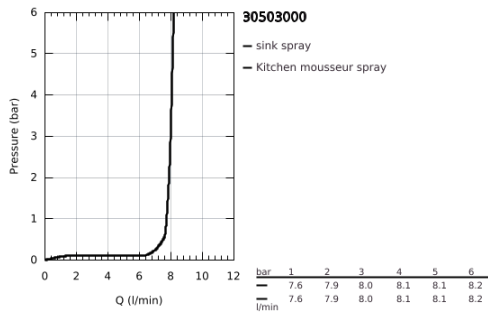

30 503 000 ESSENCE SINGLE-LEVER SINK MIXER 1/2"

PRODUCT DESCRIPTION

- Colour: Chrome
- monobloc installation
- GROHE Long-Life finish
- 28 mm ceramic cartridge with GROHE SilkMove
- flow strainer
- with integrated temperature limiter
- professional spray
- with flexible, hygienic GROHFlexx kitchen santoprene hose
- diverter: laminar spray/SpeedClean shower jet
- automatic return to laminar spray
- metal spray
- GROHE Magnetic Docking guarantees easy retraction and smooth docking of the spray head back to the starting position
- swivel spout
- swivel area 360°
- protected against backflow
- flexible connection hoses
- metal fixation set
- maximum flow rate (at 3 bar): 8 l/min
- professional edition
- replaces Essence sink mixer 30 294 xx0

30 503 000 **ESSENCE SINGLE-LEVER SINK MIXER 1/2"**

SPARE PARTS, August 2020 – now

- 1: Lever (Spare part-nr. 46927000)
- 2: Cartridge (Spare part-nr. 46963000)
- 3: Hand shower (Spare part-nr. 46965000)
- 3.1: Flow straightener (Spare part-nr. 48347000)
- 4: Shower hose (Spare part-nr. 46964KK0)
- 5: Non-return valve (Spare part-nr. 08565000)
- 6: Strainer (Spare part-nr. 0676800M)
- 7: Support plate (Spare part-nr. 05334000)
- 8: Shank fastening assembly (Spare part-nr. 48384000)